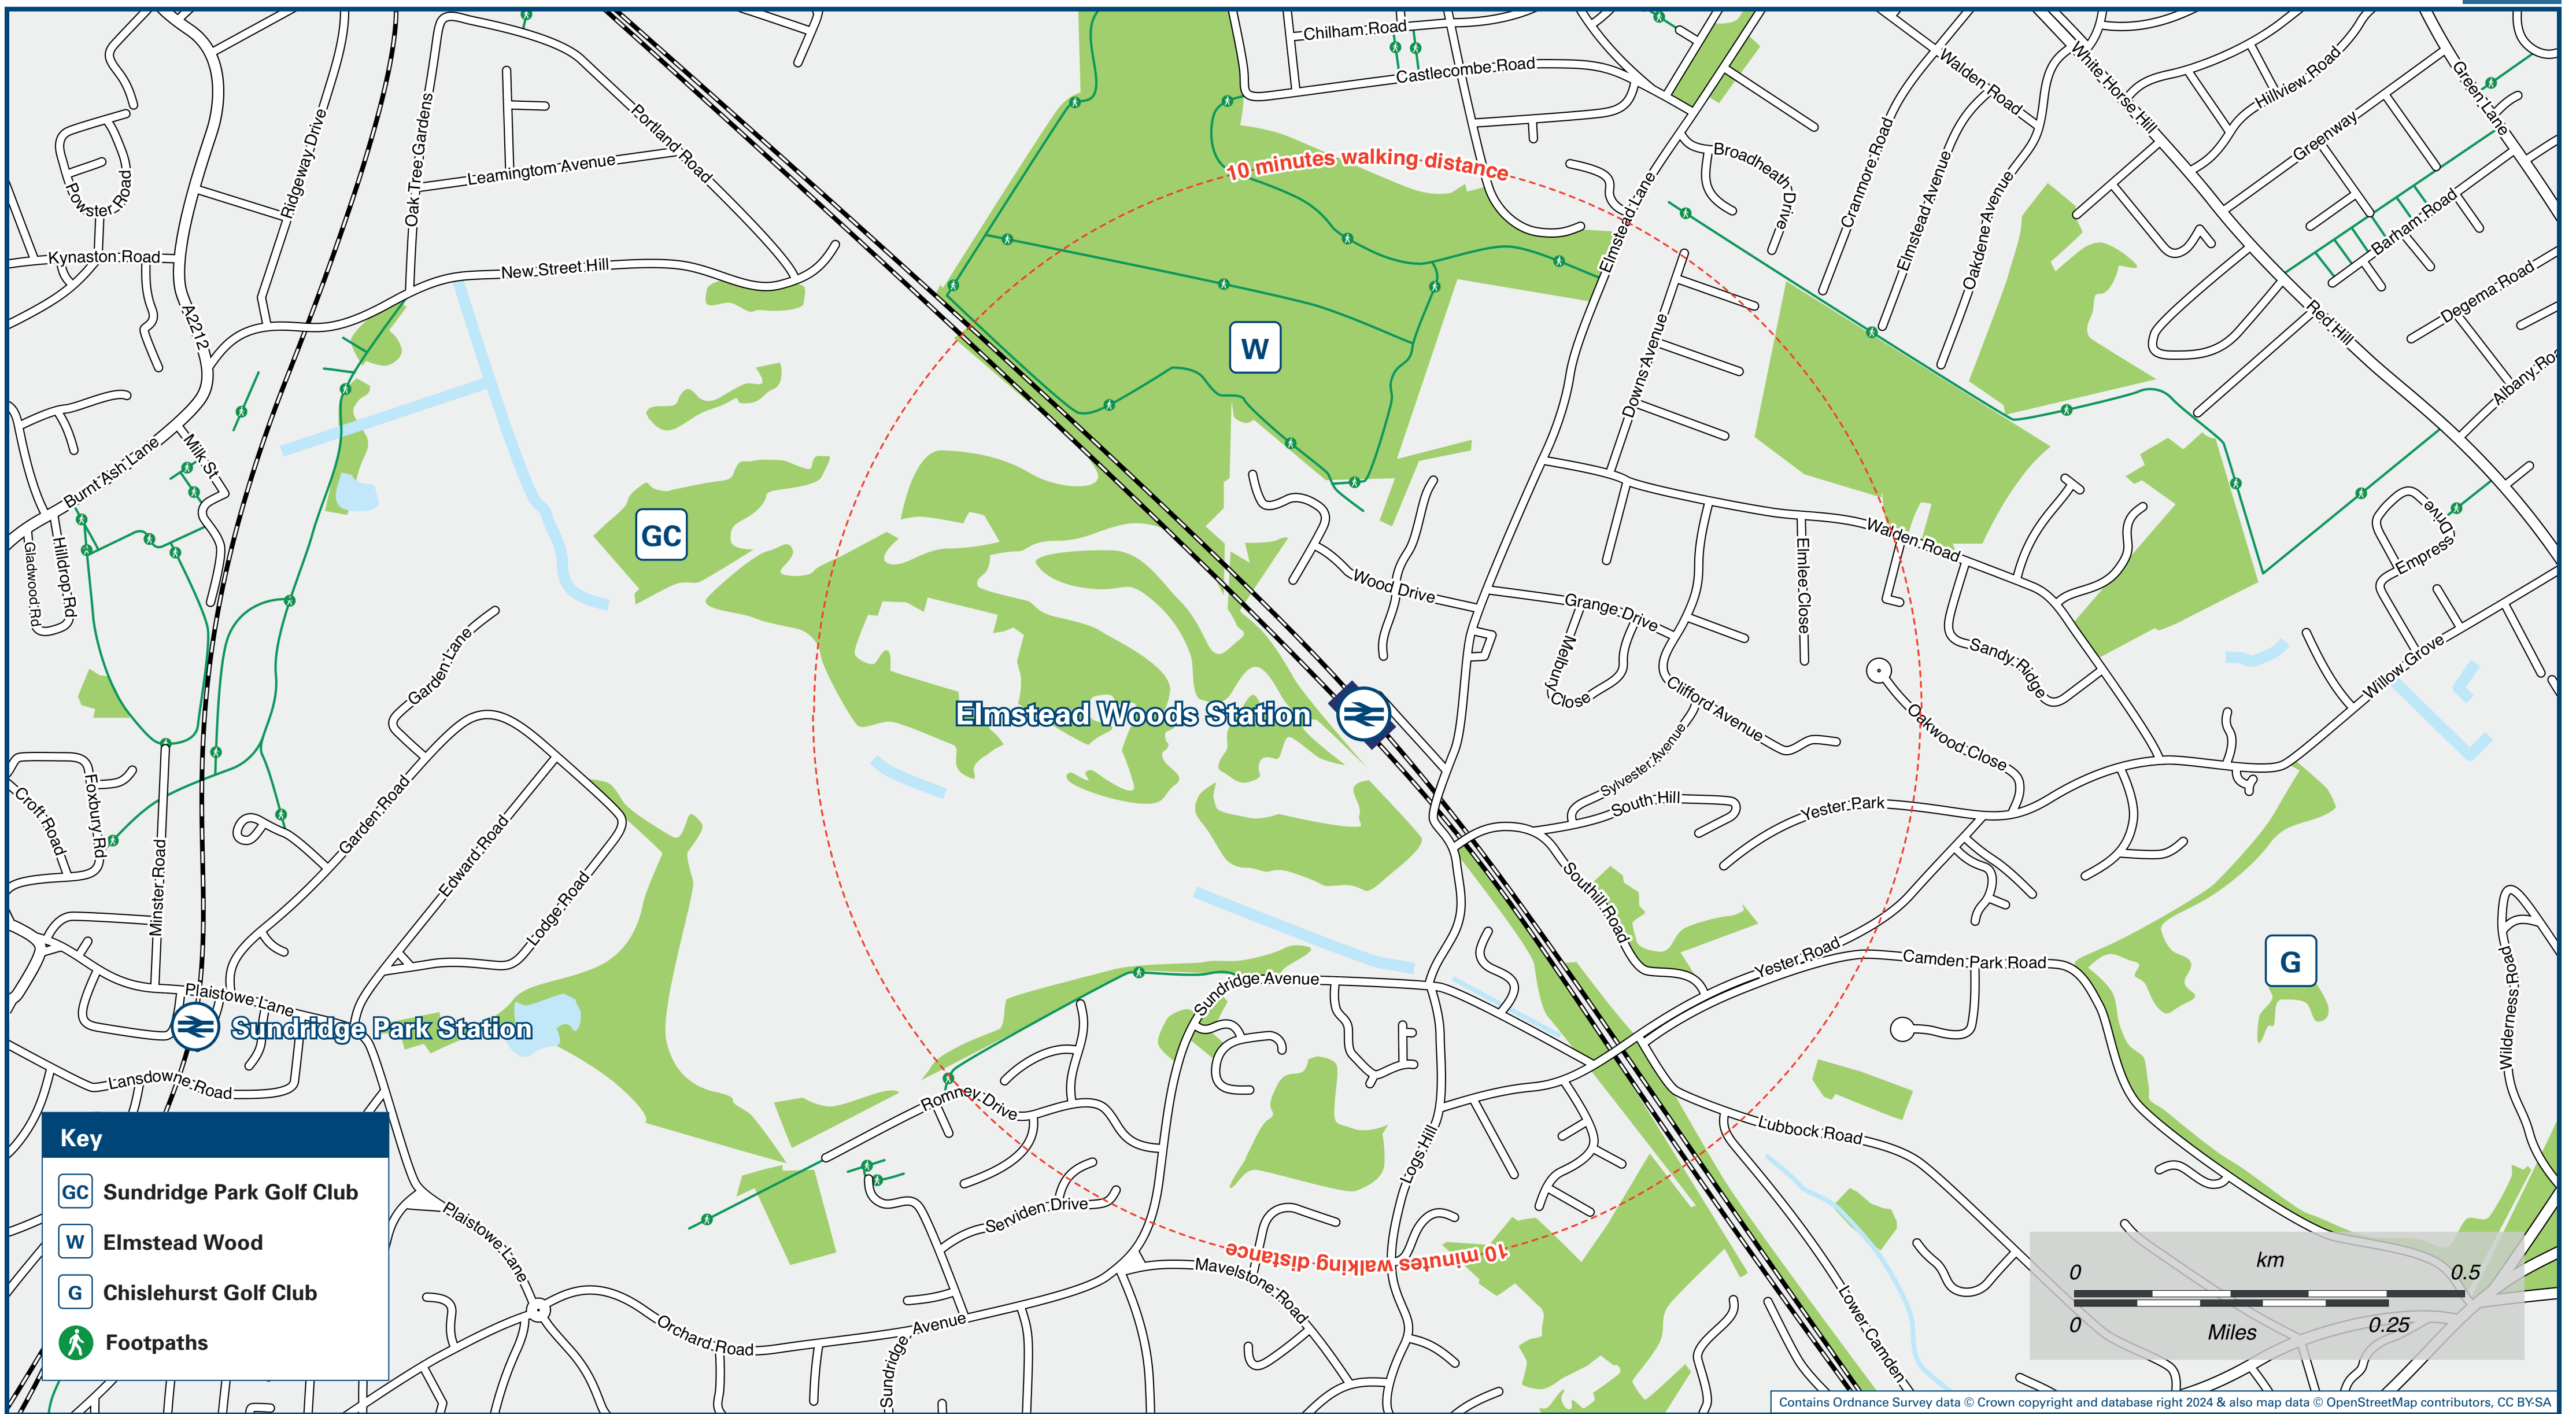

Elmstead Woods Station

Onward Travel Information

Local area map

Buses and Taxis

Taxis

Elmstead Woods Station is served by a taxi rank or cab office. Check availability before travelling, and pre-book if necessary. Please consider using the following local operators: (Inclusion of this number doesn't represent any endorsement of the taxi firm)

Burlington Cars
020 8295 4411

Cannon Cars
020 8777 8888

ACX Express
020 8290 0123

Main destinations by bus

(Data correct at July 2024)

DESTINATION	BUS ROUTES	BUS STOP
Addington Village (Interchange)	314	B
Bourne Vale (Mead Way)	314	B
Bromley North Station	314	B
Bromley South Station	314	B
Bromley (Town Hall)	314	B
Eltham (High Street/Church)	314	A
Eltham Station	314	A
Hayes Station	314	B
New Addington (Parkway)	314	B
New Eltham Station	314	A
Plaistow Green	314	B
Sundridge Park Station	314	B