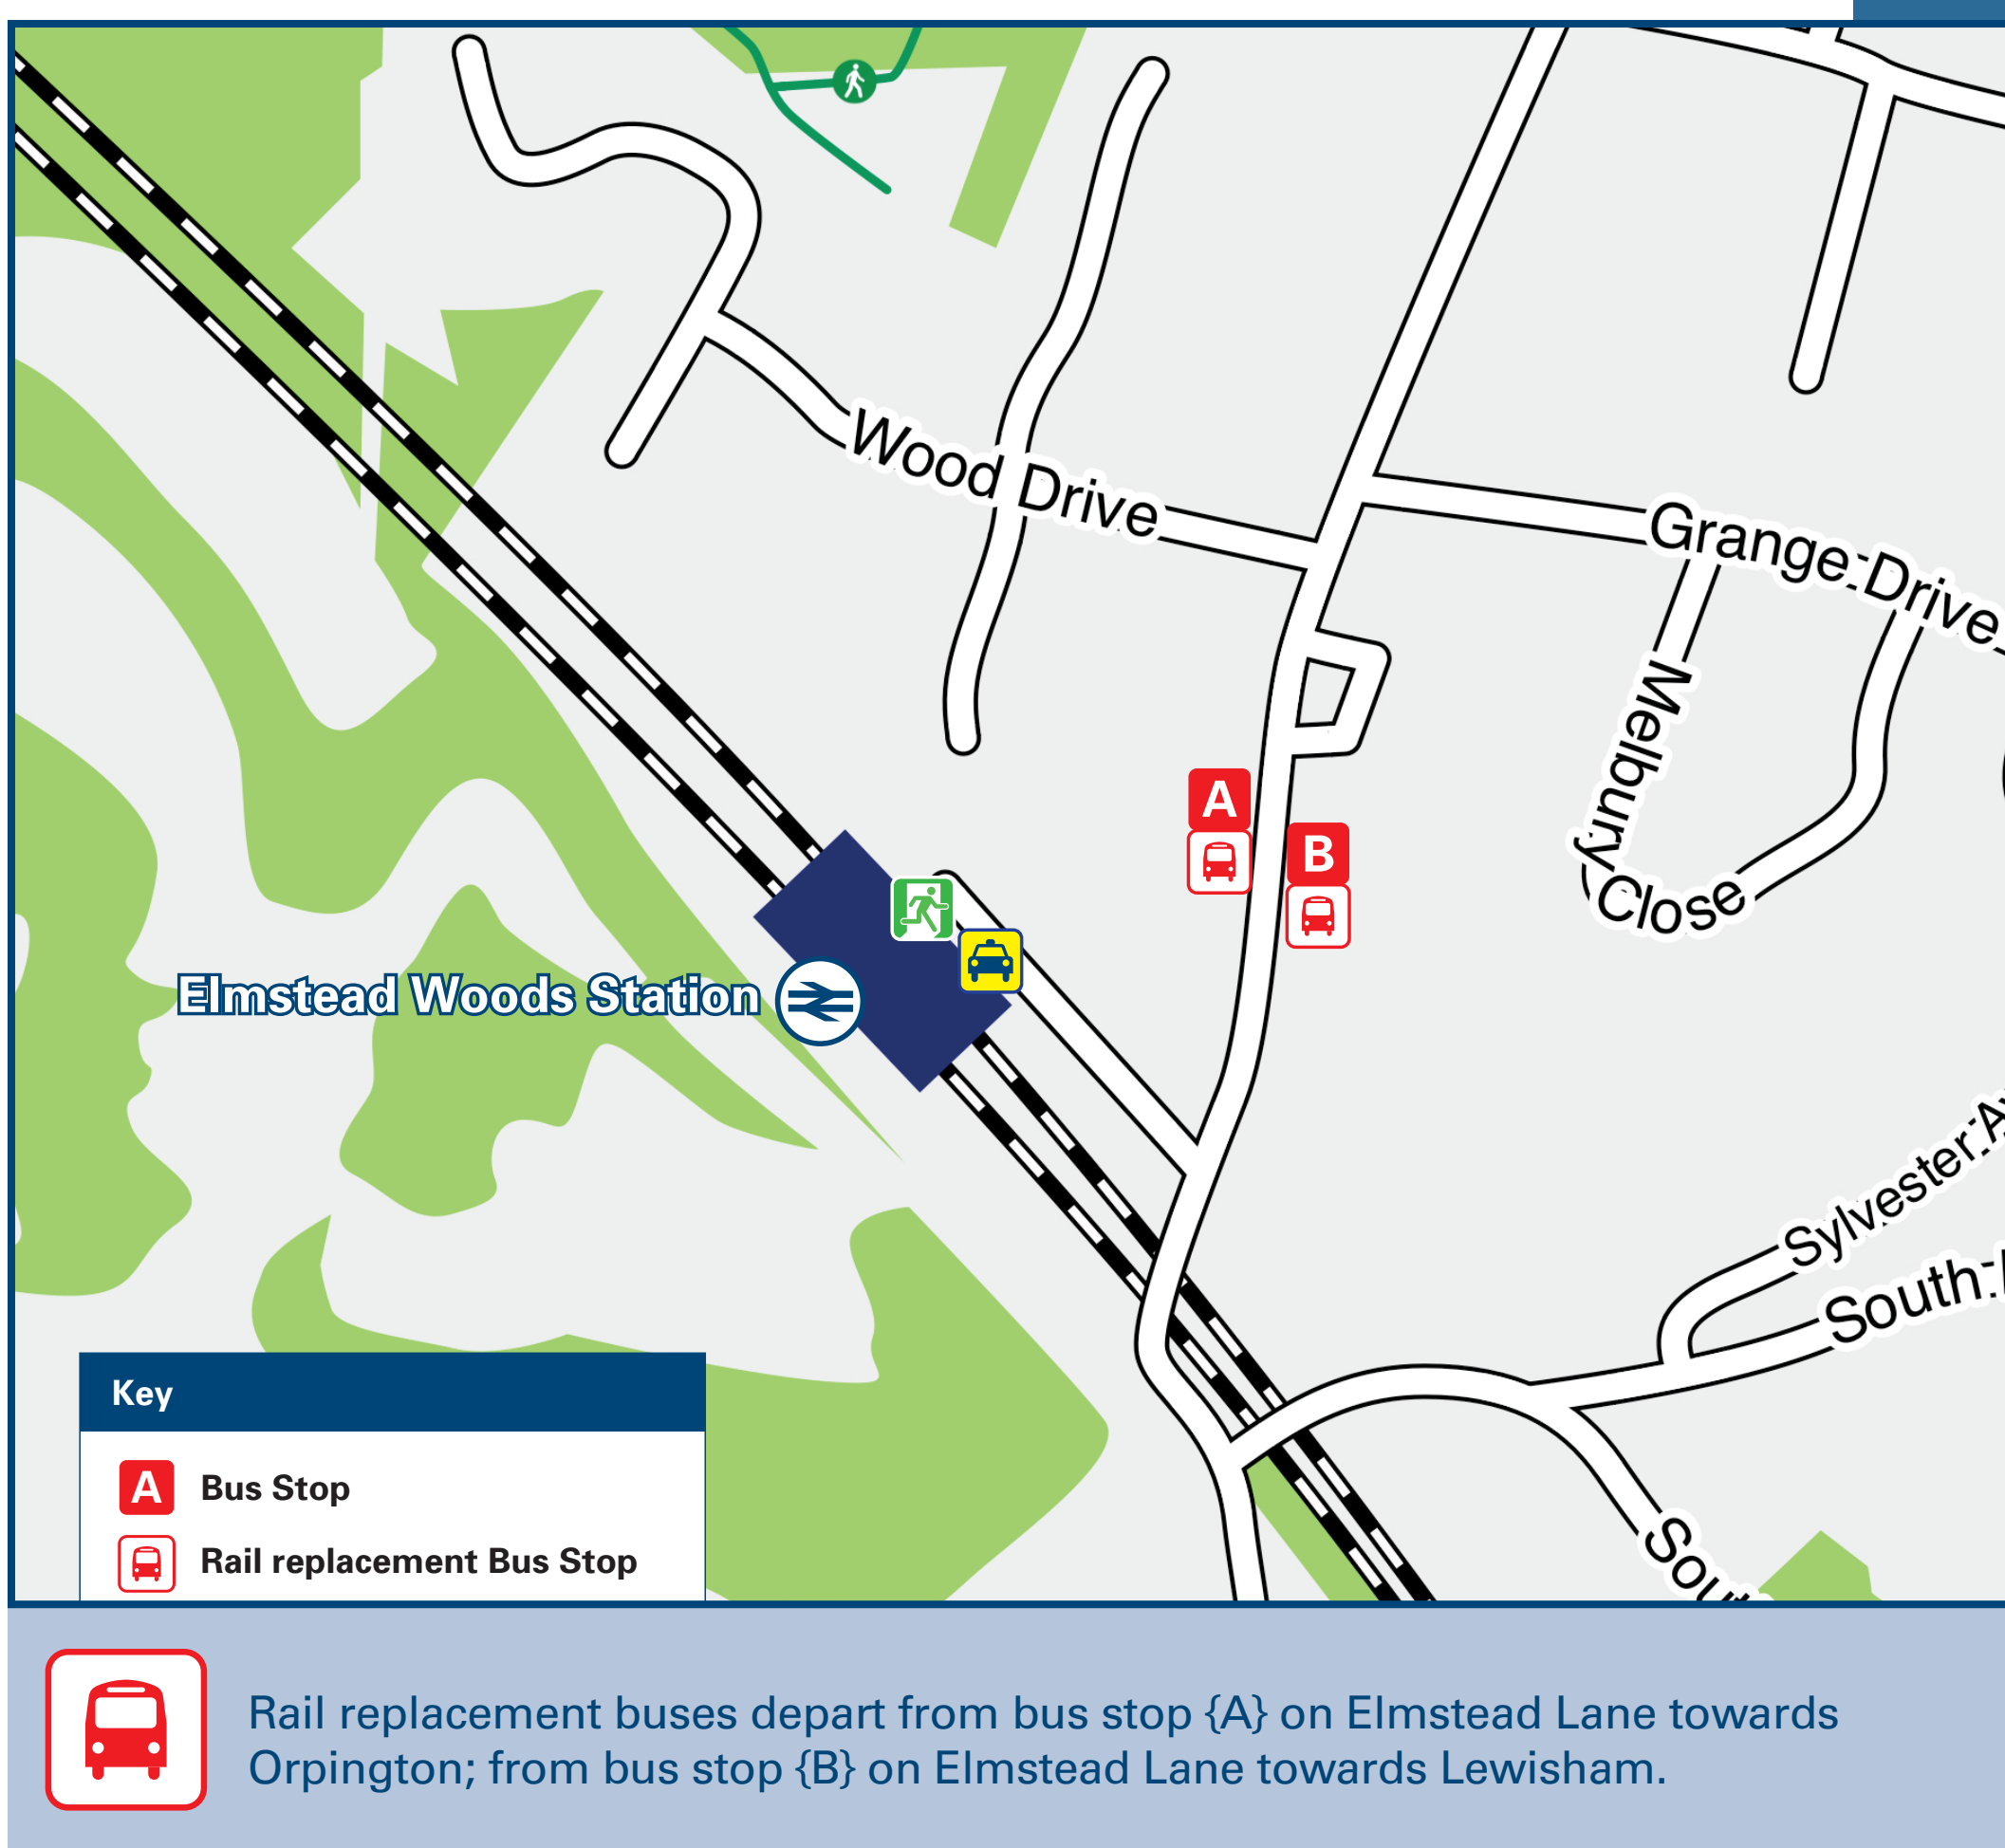

Elmstead Woods Station

Onward Travel Information

Local area map

Buses and Taxis

Taxis

Elmstead Woods Station is served by a taxi rank or cab office. Check availability before travelling, and pre-book if necessary. Please consider using the following local operators: (Inclusion of this number doesn't represent any endorsement of the taxi firm)

Burlington Cars
020 8295 4411

Cannon Cars
020 8777 8888

ACX Express
020 8290 0123

Main destinations by bus

(Data correct at July 2024)

DESTINATION	BUS ROUTES	BUS STOP
Addington Village (Interchange)	314	B
Bourne Vale (Mead Way)	314	B
Bromley North Station	314	B
Bromley South Station	314	B
Bromley (Town Hall)	314	B
Eltham (High Street/Church)	314	A
Eltham Station	314	A
Hayes Station	314	B
New Addington (Parkway)	314	B
New Eltham Station	314	A
Plaistow Green	314	B
Sundridge Park Station	314	B