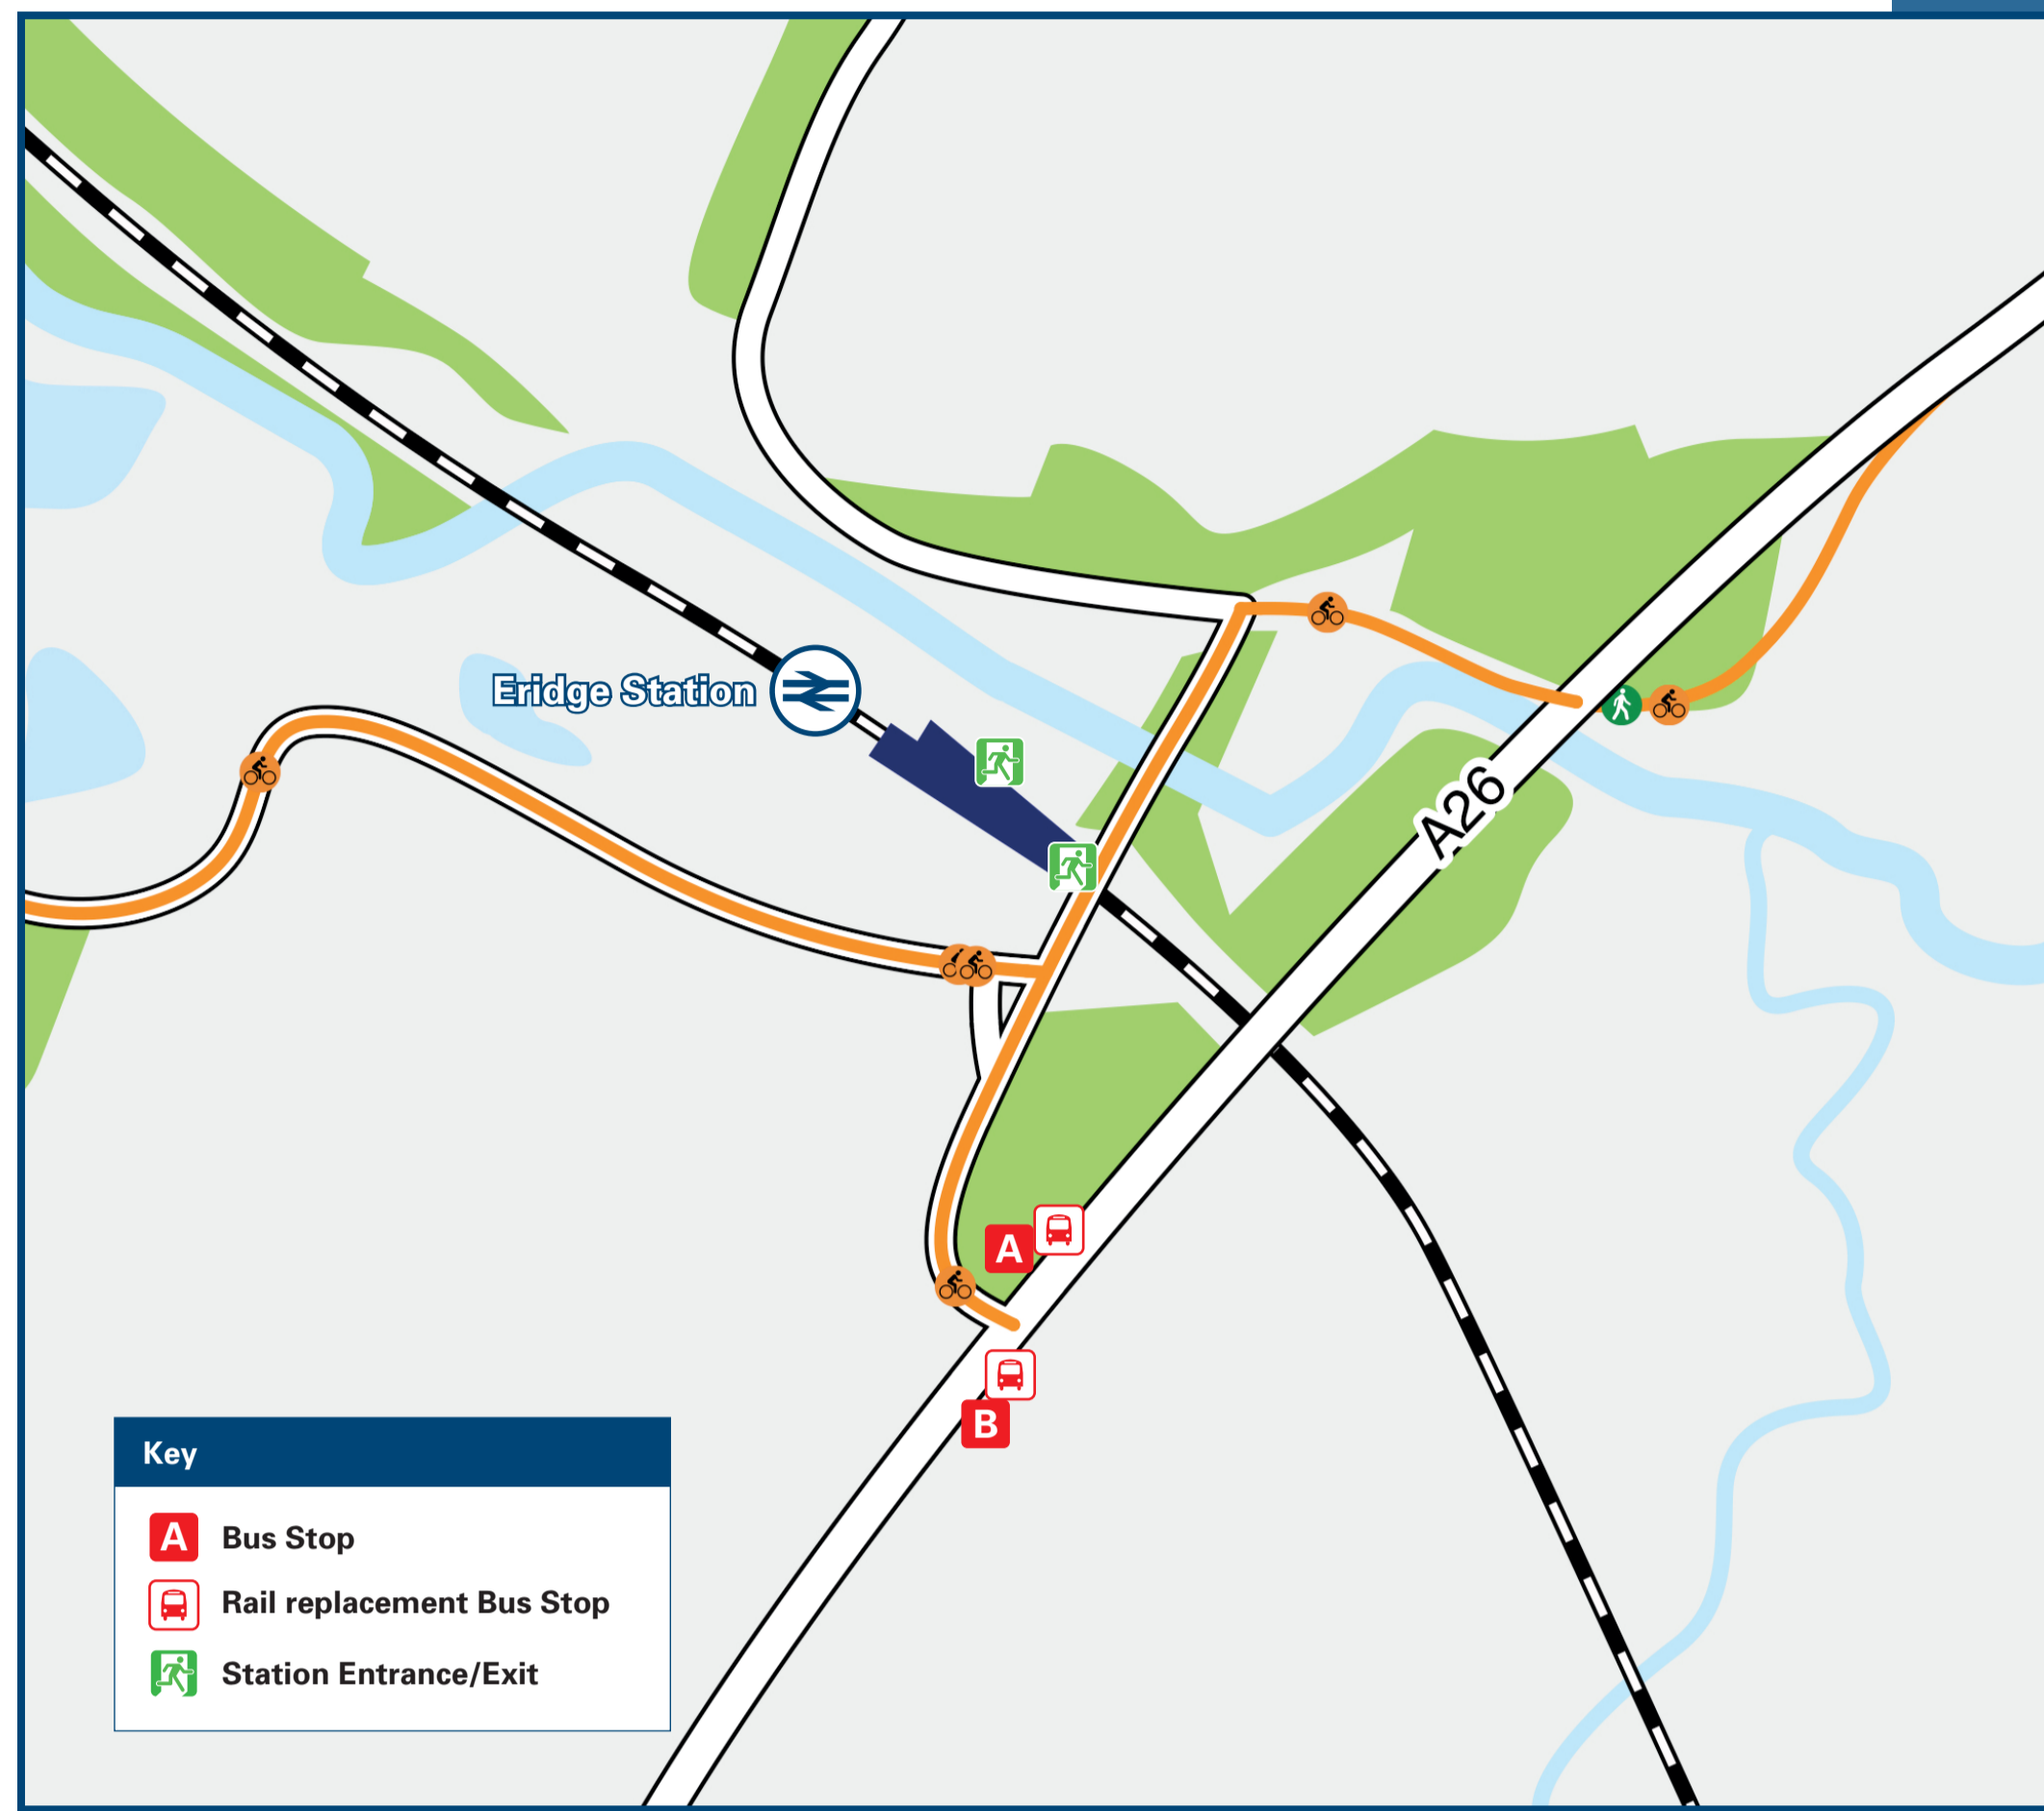

Eridge Station

Onward Travel Information

Buses

Rail replacement buses depart from bus stops on A26 Eridge Road, stop {A} towards Edenbridge and Oxted and stop {B} towards Crowborough and Uckfield.