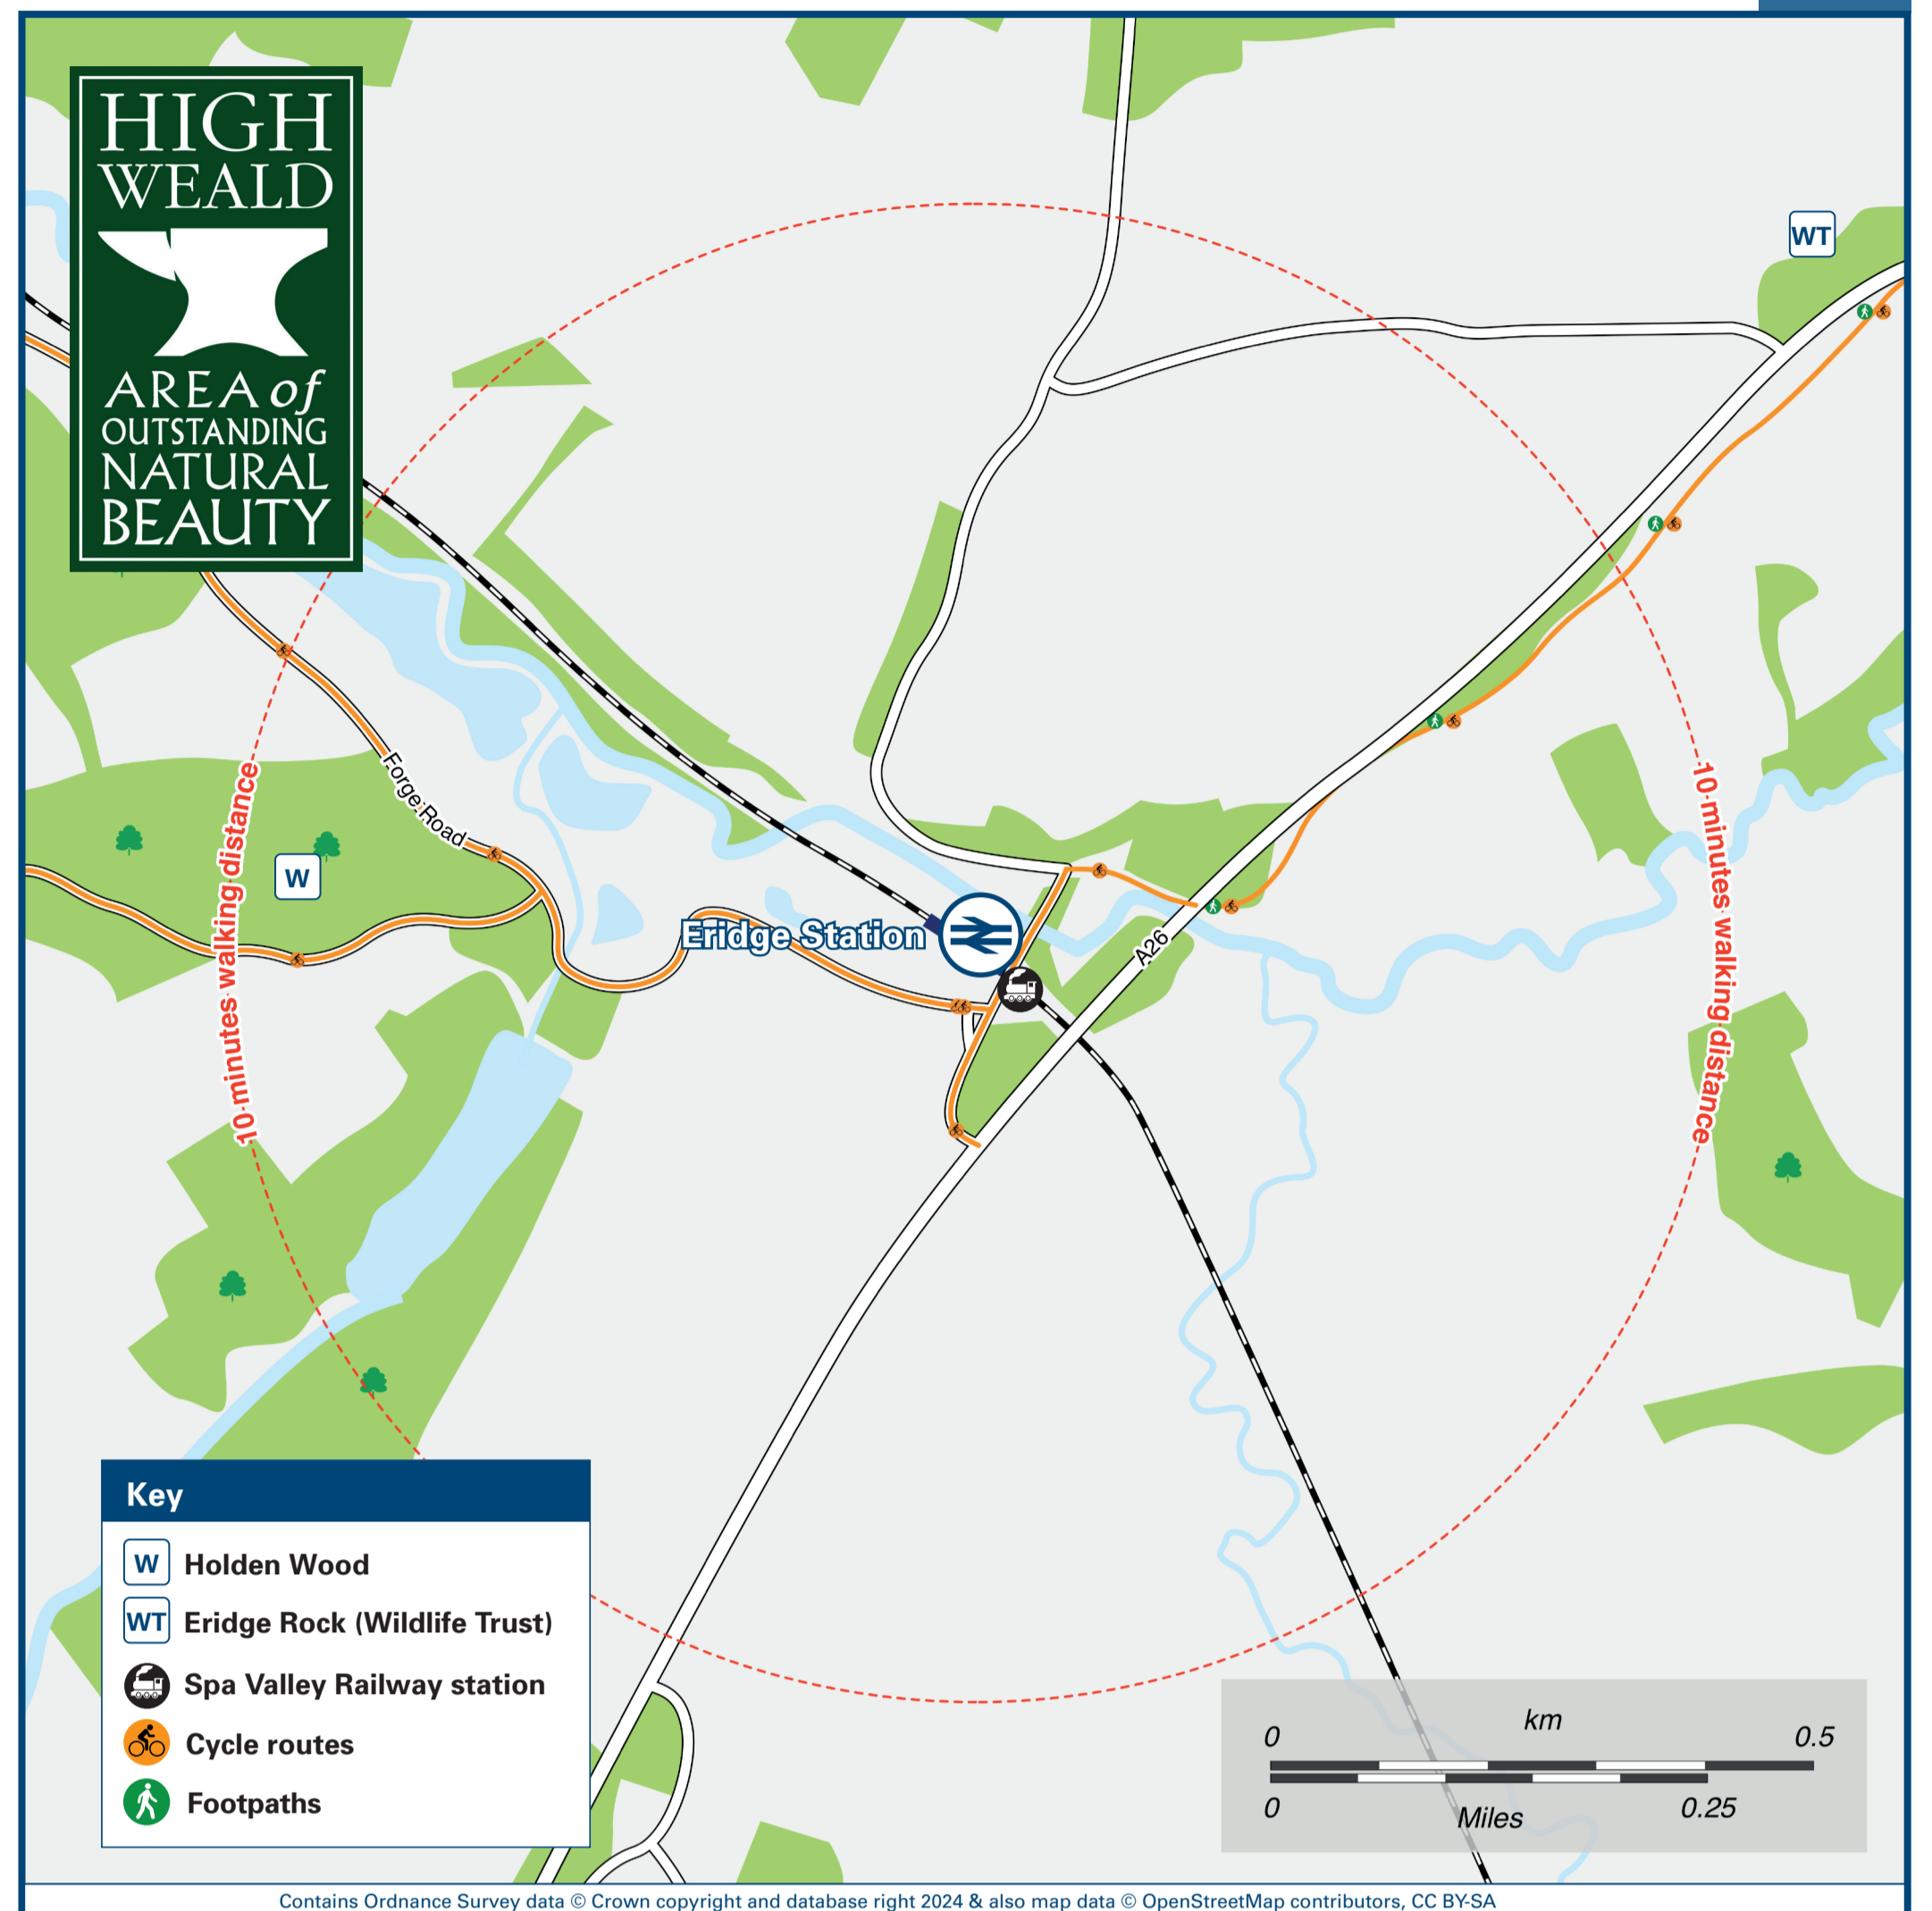

Local area map

Main destinations by bus

(Data correct at May 2024)

DESTINATION	BUS ROUTES	BUS STOP
Boarshead	29, 29B*, 29X*, 228*	B
Brighton	29, 29B*, 29X*	B
Crowborough Broadway, High Street#	29, 29B*, 228*	B
Crowborough Common	29, 29B*, 29X*	B
Crowborough Cross	29, 29B*, 29X*, 228*	B
Eridge Green (Church)	29, 29B*, 228*	A

DESTINATION	BUS ROUTES	BUS STOP
Falmer (for Amex Stadium & University of Sussex)	29, 29B*, 29X*	B
Five Ash Down (Pig & Butcher Public House)	29, 29B*	B
Lewes	29, 29B*, 29X*	B
Moulsecoomb	29, 29B*, 29X*	B
Tunbridge Wells (Old West Station / Sainsbury's)	29, 29B*, 228*	A
Tunbridge Wells (Railway Station & Town Centre)	29, 29B*, 228*	A

DESTINATION	BUS ROUTES	BUS STOP
Uckfield	29, 29B*, 29X*	B
Whitehill (Crowborough)	29, 29B*	B

Notes

Bus routes 29 operates daily.

For bus times and other bus enquiries, please contact Brighton & Hove Buses (for bus routes 29, 29B & 29X) call 01273 886 200 or Compass Travel (for bus route 228) call 01903 690 025 or contact Traveline on 0871 200 22 33.

Direct trains operate to this destination from this station.

Change at this station or Tunbridge Wells Old West Station for The Spa Valley Railway (Steam & Heritage diesel trains), telephone 01892 300 141 for operating days and other information.

Change at Crowborough Broadway for bus route 228 Mondays to Saturdays only for most parts of Crowbough town including Alderbrook, Crowborough Hill, Forest Rise and Jarvis Brook.

* Bus routes 29B, 29X and 228 operate limited journeys Mondays to Fridays only to this destination (bus route 228 on Schooldays only). AONB High Weald (AONB) www.highweald.org

Taxis

Eridge Station has no taxi rank or cab office. Advance booking is essential, please consider using the following local operators: (Inclusion of this number doesn't represent any endorsement of the taxi firm)

Ashdown Cars
01892 655 604

Crowborough Cabs
01892 665 522

Walkers Cars
01892 522 522

Further information about all onward travel

Local Cycle Info wealden.gov.uk For more information about cycle routes.	National Cycle Info sustrans.org.uk Sustrans is the UK's leading sustainable transport charity.	Bus Times See timetable displays at bus stops. traveline public transport info www.traveline.info 0871 200 22 33 calls cost 15p per minute plus your phone company's access charge	NextBuses Find the bus times for your stop. Search for a bus stop by entering a postcode, street & town or a stop name & town.	PlusBus plusbus.info A discount price 'bus pass' that you buy with your train ticket. It gives you unlimited bus travel around your chosen town, on participating buses.

National Rail Enquiries