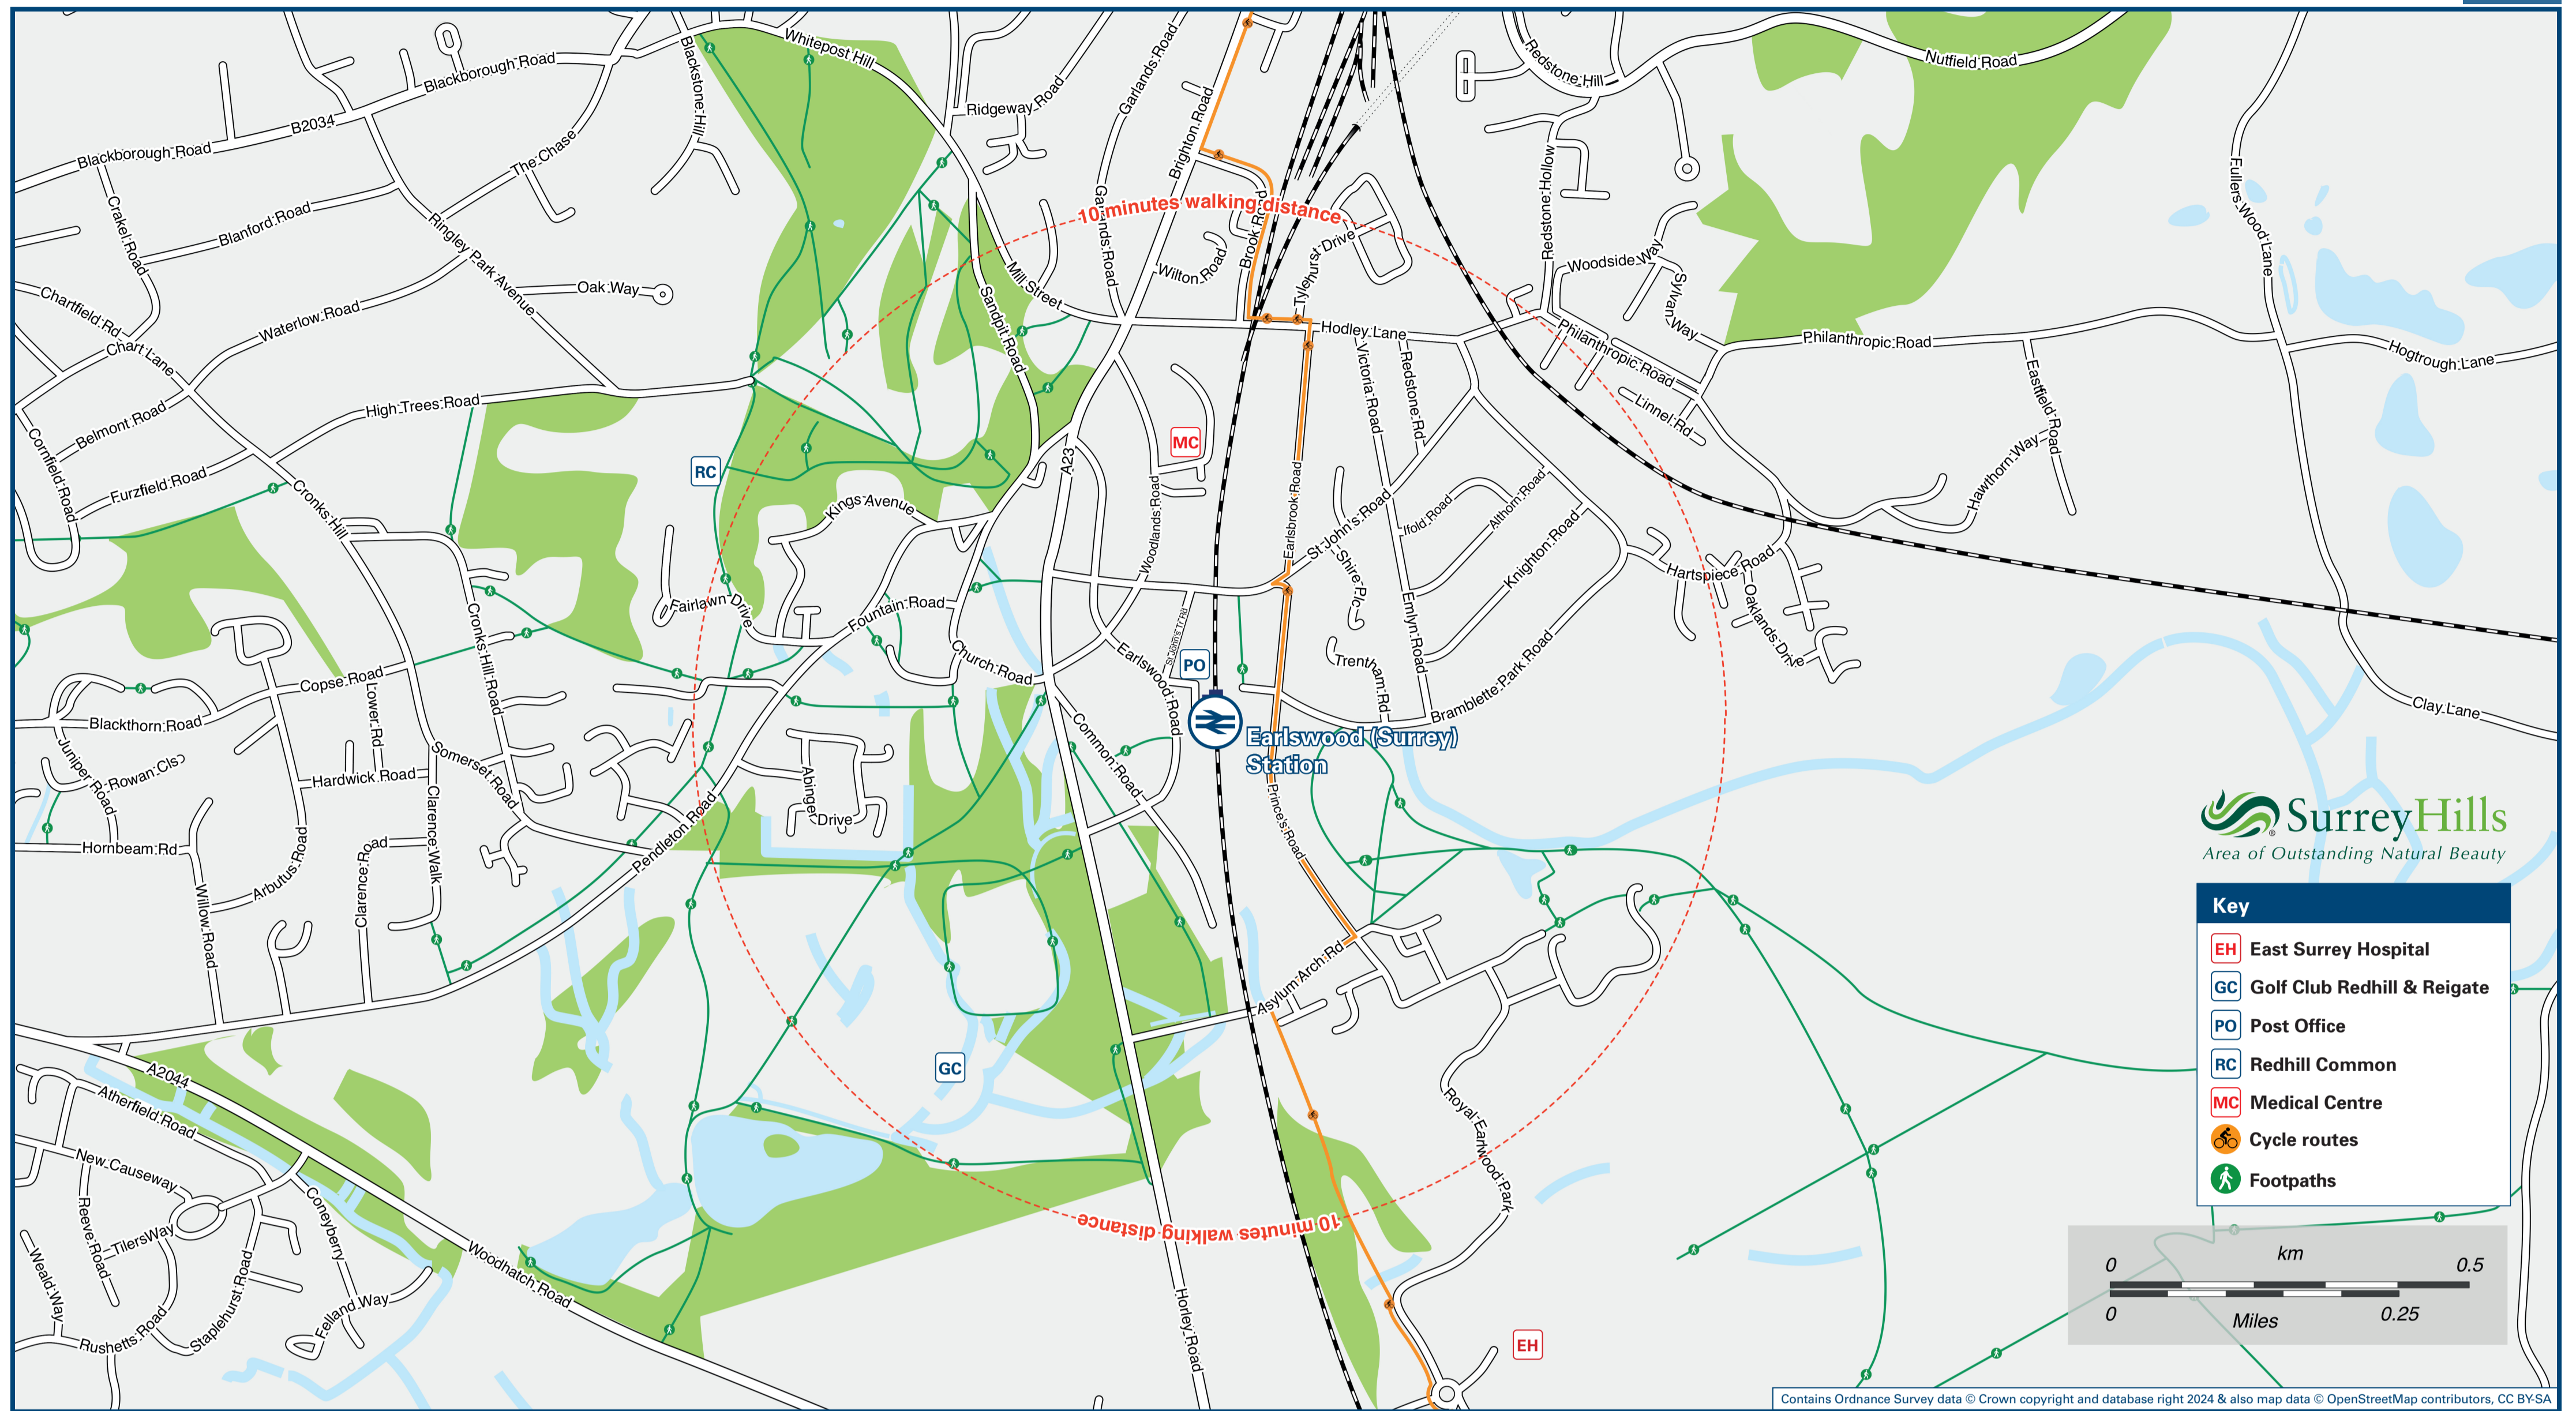

Earlswood (Surrey) Station

Onward Travel Information

Local area map