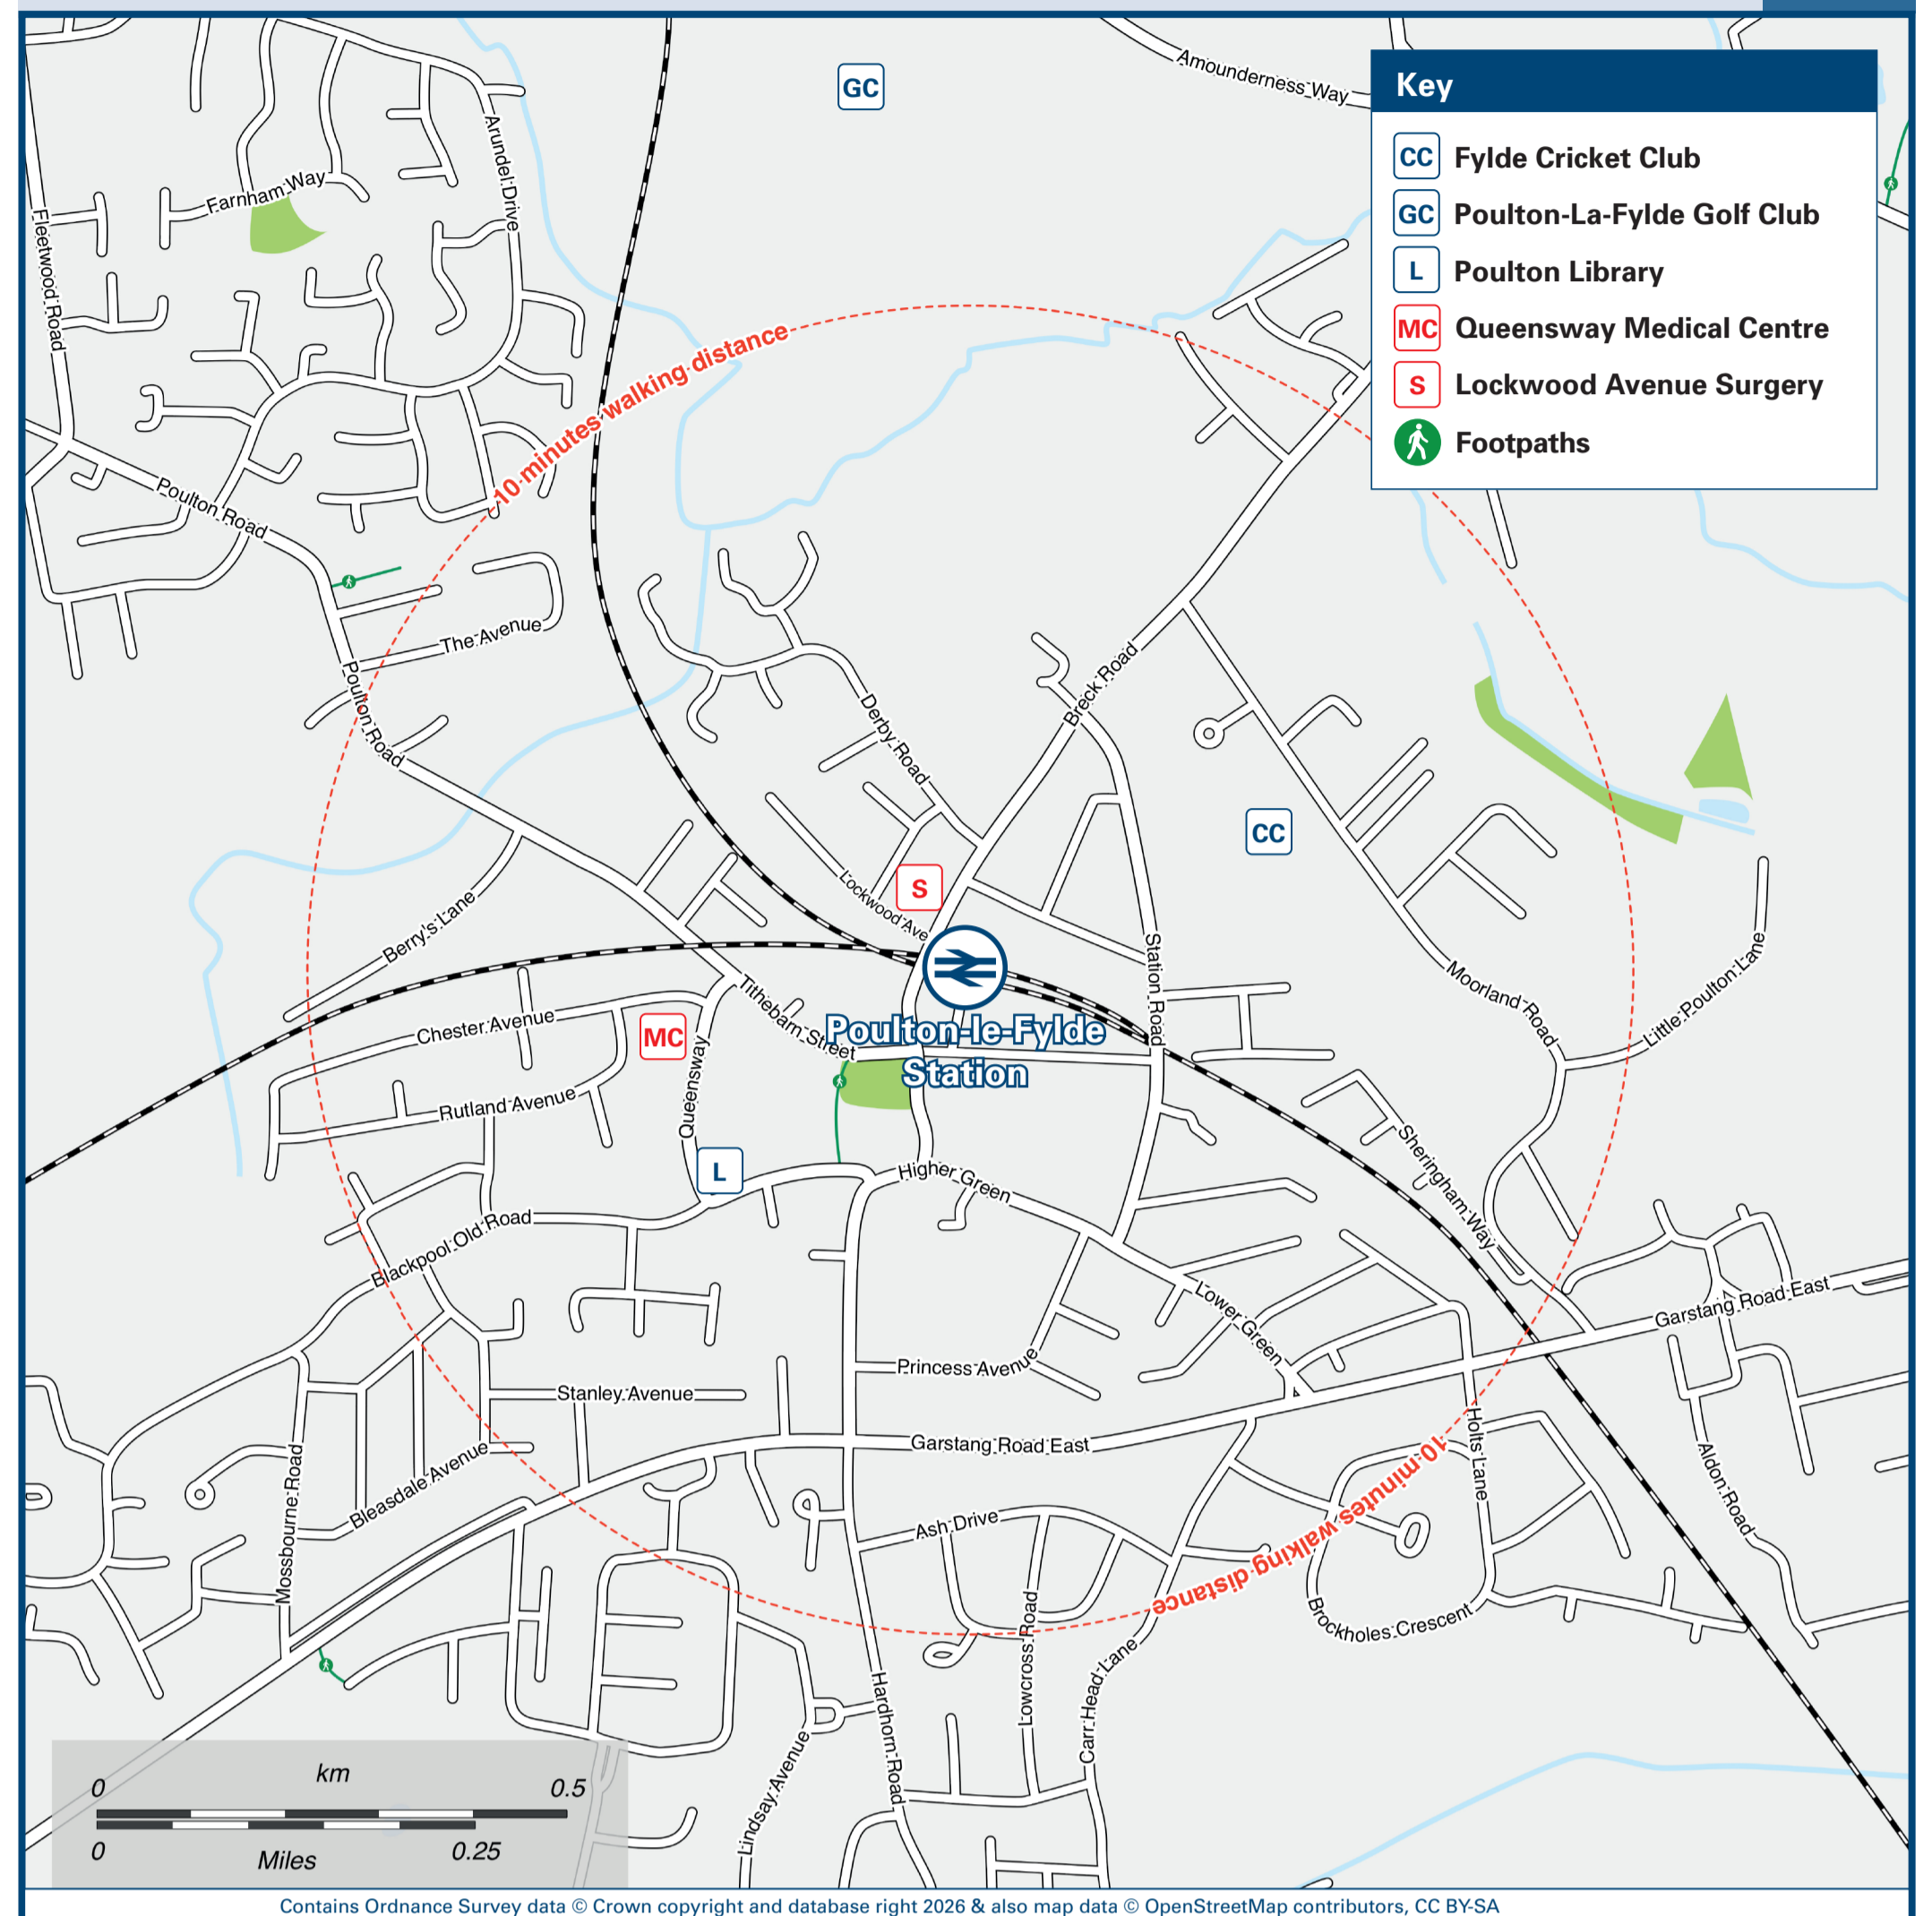

Local area map

Main destinations by bus

(Data correct at February 2026)

DESTINATION	BUS ROUTES	BUS STOP
Bispham	12	1
	5, 5C, 12	1
Blackpool (Town Centre) Ⓢ	24, 42	2
	76	2, 5
Blackpool (Zoo)	12	1
Bloomfield Road (for Blackpool FC)	5	1
Broadwater (Caravan Park)	74, 75	3, 6
Burn Naze	74, 75	3, 6
Cala Gran Holiday Park	74, 75	3, 6
Carleton	12	1
	24, 42	2
Catforth	74	2, 4
Catterall	42	4
Churchtown	42	4
	75	3, 6
Cleveleys	24	2
	5*	5
Elswick	74	2, 4
Fleetwood	24	2
	74, 75	3, 6
Garstang	42	4
Grange Park	5C	1
	76	2, 5
Great Eccleston	42	4
	74	2, 4
Great Plumpton	76	4
Hambleton	5C	5, 6
	5	1
Hardhorn	24	2
	75	2, 4

DESTINATION	BUS ROUTES	BUS STOP
Halfway House (St Anne's Road)	5	1
Inskip	74	2, 4
Kinraig Estate	12	1
Kirkham Ⓢ	75	2, 4
	76	4
Knott End on Sea	5C	5, 6
Lancaster (also Lancaster University)	42	4
Larkholme	24	2
	5	1
Layton Square	42	2
	76	2, 5
Lea	74	2, 4
Little Carleton	5C	1
Little Singleton	42, 76	4
	74	2, 4
Little Thornton	74, 75	3, 6
Lower Bartle	74	2, 4
Lytham	76	4
Newton Hall Holiday Centre	75	2, 4
Newton-with-Scales	75	2, 4
	5	1
Normoss	24	2
	75	2, 4
Preesall	5C	5, 6
Preston Ⓢ	74, 75	2, 4
Rington (Arundel Drive)	24	2
	5C, 74, 75	6
Skippool	5C	5
	74, 75	3

DESTINATION	BUS ROUTES	BUS STOP
Sower Carr	5C	5, 6
St Annes	76	4
St Michael's on Wyre	42	4
Staining	75	2, 4
Stalmine	5C	5, 6
	74, 75	3, 6
Thornton (Centre)	24	2
	5*	5
Trunnah	24	2
	74	3, 6
	5, 5C, 12	1
Victoria Hospital	24	2
	76	2, 5
Warton	76	4
Weeton	75	2, 4
	76	4
Wesham Ⓢ	75	2, 4
Wrea Green	76	4

Notes

Bus routes 5, 5C, 24, 42, 74 and 75 operate daily, Mondays to Sundays.
Bus routes 12 & 76 operate services on Mondays to Saturdays, only. No Sunday services.
For bus times and days of operation please contact TraveLine on www.traveline.info or call: 0871 200 22 33
Ⓢ Direct trains operate to this destination from this Station.
* To this destination, bus route 5 operates a Mondays to Saturdays, only. No Sunday service.

Taxis

Poulton-le-Fylde station is served by a taxi rank or cab office. Check availability before travelling, and pre-book if necessary. Please consider using the following local operators: (Inclusion of this number doesn't represent any endorsement of the taxi firm)

Poulton Cabs
01253 884 500

Blacktax
01253 596 596

Mark's Taxis
07460 117 098

Further information about all onward travel

Local Cycle Info wyrcbc.gov.uk For more information about cycle routes.	National Cycle Info walkwheelcycletrust.org.uk	Bus Times See timetable displays at bus stops. www.traveline.info 0871 200 22 33 calls cost 15p per minute plus your phone company's access charge	PlusBus plusbus.info PlusBus is a discount price 'bus pass' that you buy with your train ticket. It gives you unlimited bus travel around your chosen town, on participating buses. Visit www.plusbus.info

National Rail Enquiries