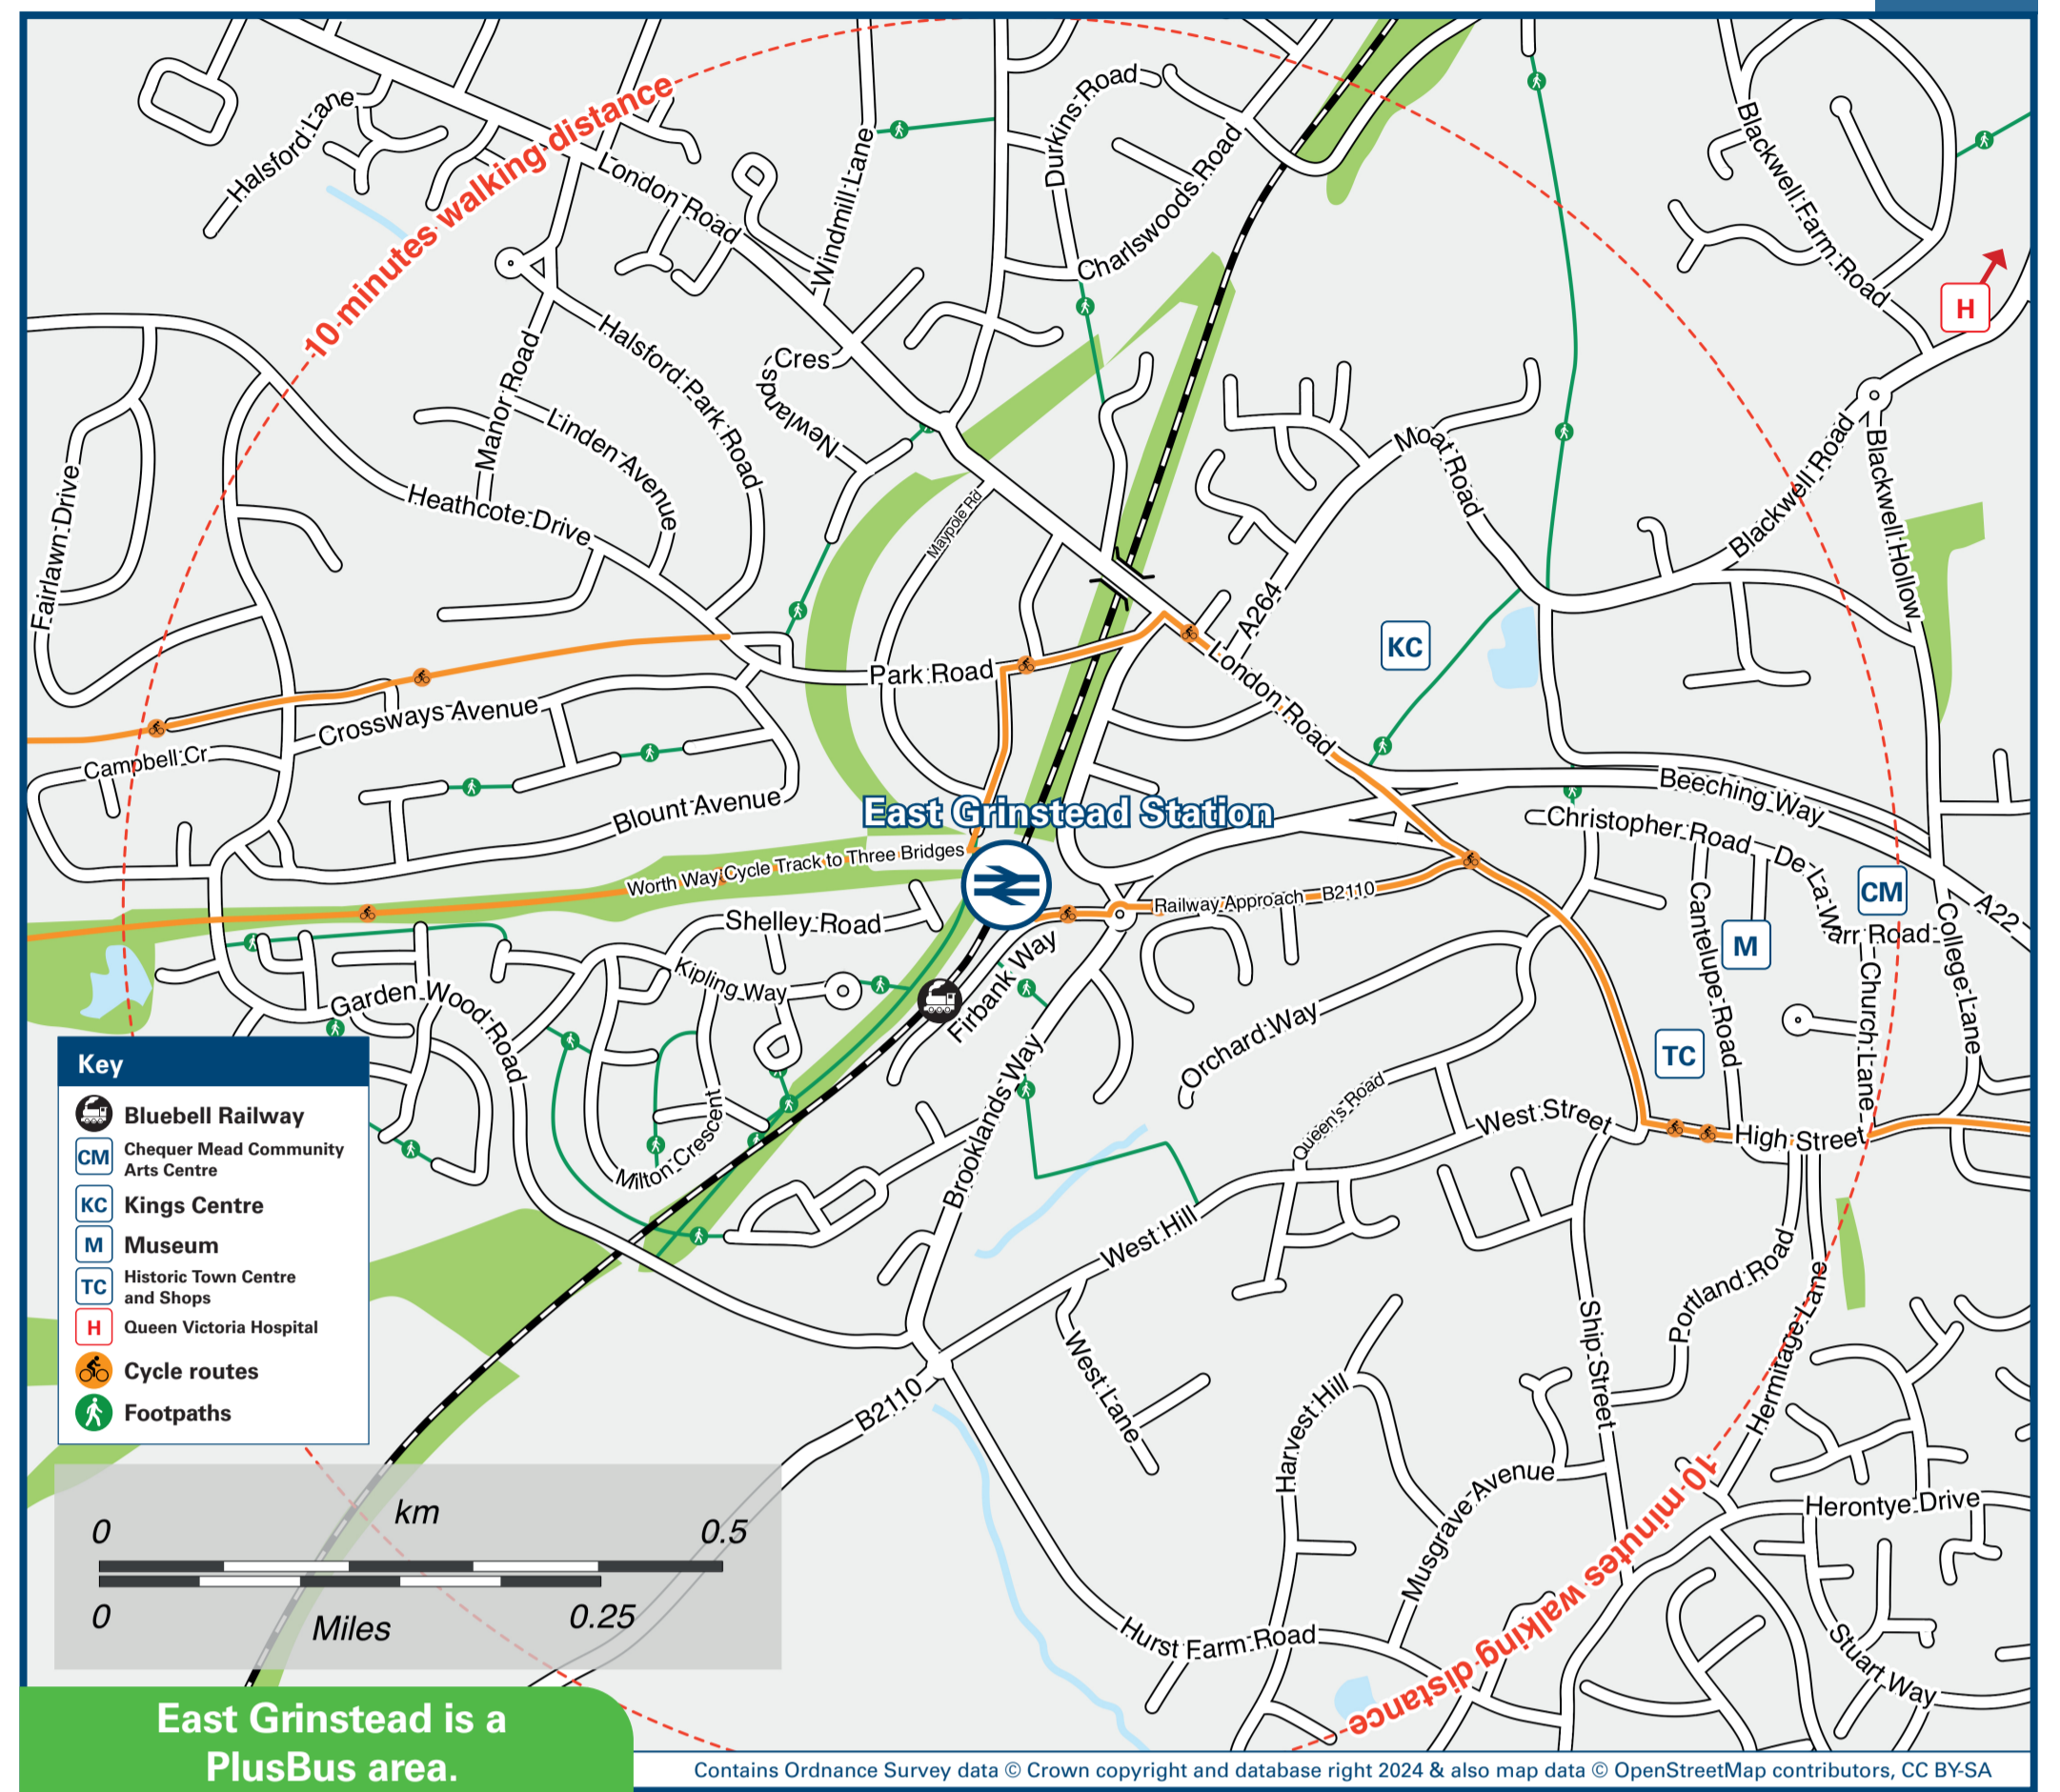

Local area map

PlusBus is a discount price 'bus pass' that you buy with your train ticket. It gives you unlimited bus travel around your chosen town, on participating buses. Visit www.plusbus.info

Main destinations by bus (Data correct at May 2024)

DESTINATION	BUS ROUTES	BUS STOP
Ashurst Wood	261, 270, 291	A
Blindley Heath	409	A
Brighton (City Centre) ⇄	270	A
Burgess Hill ⇄	270	A
Caterham and Caterham-on-the-Hill ⇄	400, 409	A
Chelwood Common	270	A
Chelwood Gate	270	A
Coleman's Hatch	291	A
Copthome Hotel	400	A
	281	B
Copthome Village	291	A
Copthome West	281	B
	84, 281	B
Crawley ⇄	291, 400	A
	281	B
Crawley Down	291	A
Danehill	270	A
Dormansland	236#, 281	A
East Grinstead Town area -		
• Baldwins Hill	236#, 409	A
• Hurst Farm Road (Dunnings Road)	84	B
• Garden Wood Road	281	B
	84	M
• Herontye Drive	261, 270, 281, 291	A
	261, 270, 281, 291	A
• High Street (War Memorial)	84	M
	400	T
• Imberhome Lower and Upper Schools	281	B
• Lewes Road	261, 270, 291	A
• Lingfield Road	236#, 409	A
• London Road	270, 281, 291, 400, 485#	A
	84	M
• Queen Victoria Hospital	281	A
	400	T
	84	M
• Sackville College and School	261, 270, 281, 291	A

DESTINATION	BUS ROUTES	BUS STOP
• Stone Quarry Estate	281	A
	400	T
• Worsted Farm Estate	281	A
East Surrey Hospital	400	A
Edenbridge	236#	A
	281	B
Felbridge	291, 400, 485#	A
Felcourt	236#, 409	A
Forest Row	261, 270, 291	A
Gatwick Airport (South Terminal) ⇄	400	A
Godstone ⇄	400, 409	A
Groombridge (for Spa Valley Railway)	291	A
Hassocks ⇄	270	A
Hartfield (for Pooh Corner)	291	A
Haywards Heath ⇄	270	A
Heathy Wood	281	B
Horsted Keynes (Village Centre)	270	A
Horsted Keynes Station (for the Bluebell Railway)	270*	A
Langton Green	291	A
Lindfield	270	A
Lingfield (Railway Station)	236#, 281	A
Lingfield (Village Centre, War Memorial)	236#, 281, 409	A
Lingfield Park Racecourse	236#, 281	A
Maresfield	261	A
Newchapel (London Temple)	485#	A
Nutley	261	A
Oxted	236#	A
Princess Royal Hospital (Haywards Heath)	270	A
Redhill (Bus Station) ⇄	400	A
Saint Hill Green	84	B
Sharpthorne	84	B
South Godstone (Railway Station) ⇄	409	A
South Godstone (Village Centre)	409	A
Standen House & Garden (National Trust)	84	B
	84, 281	B
	291, 400	A
Three Bridges Station ⇄		

DESTINATION	BUS ROUTES	BUS STOP
Tulleys Farm (for World of Water)	84	B
Tunbridge Wells (Railway Station & Town Centre) ⇄	291	A
Turners Hill Village and Turners Hill Park	84	B
Uckfield ⇄	261	A
Westerham	236#	A
West Hoathly	84	B
Withyham	291	A
Wych Cross	261, 270	A

Notes