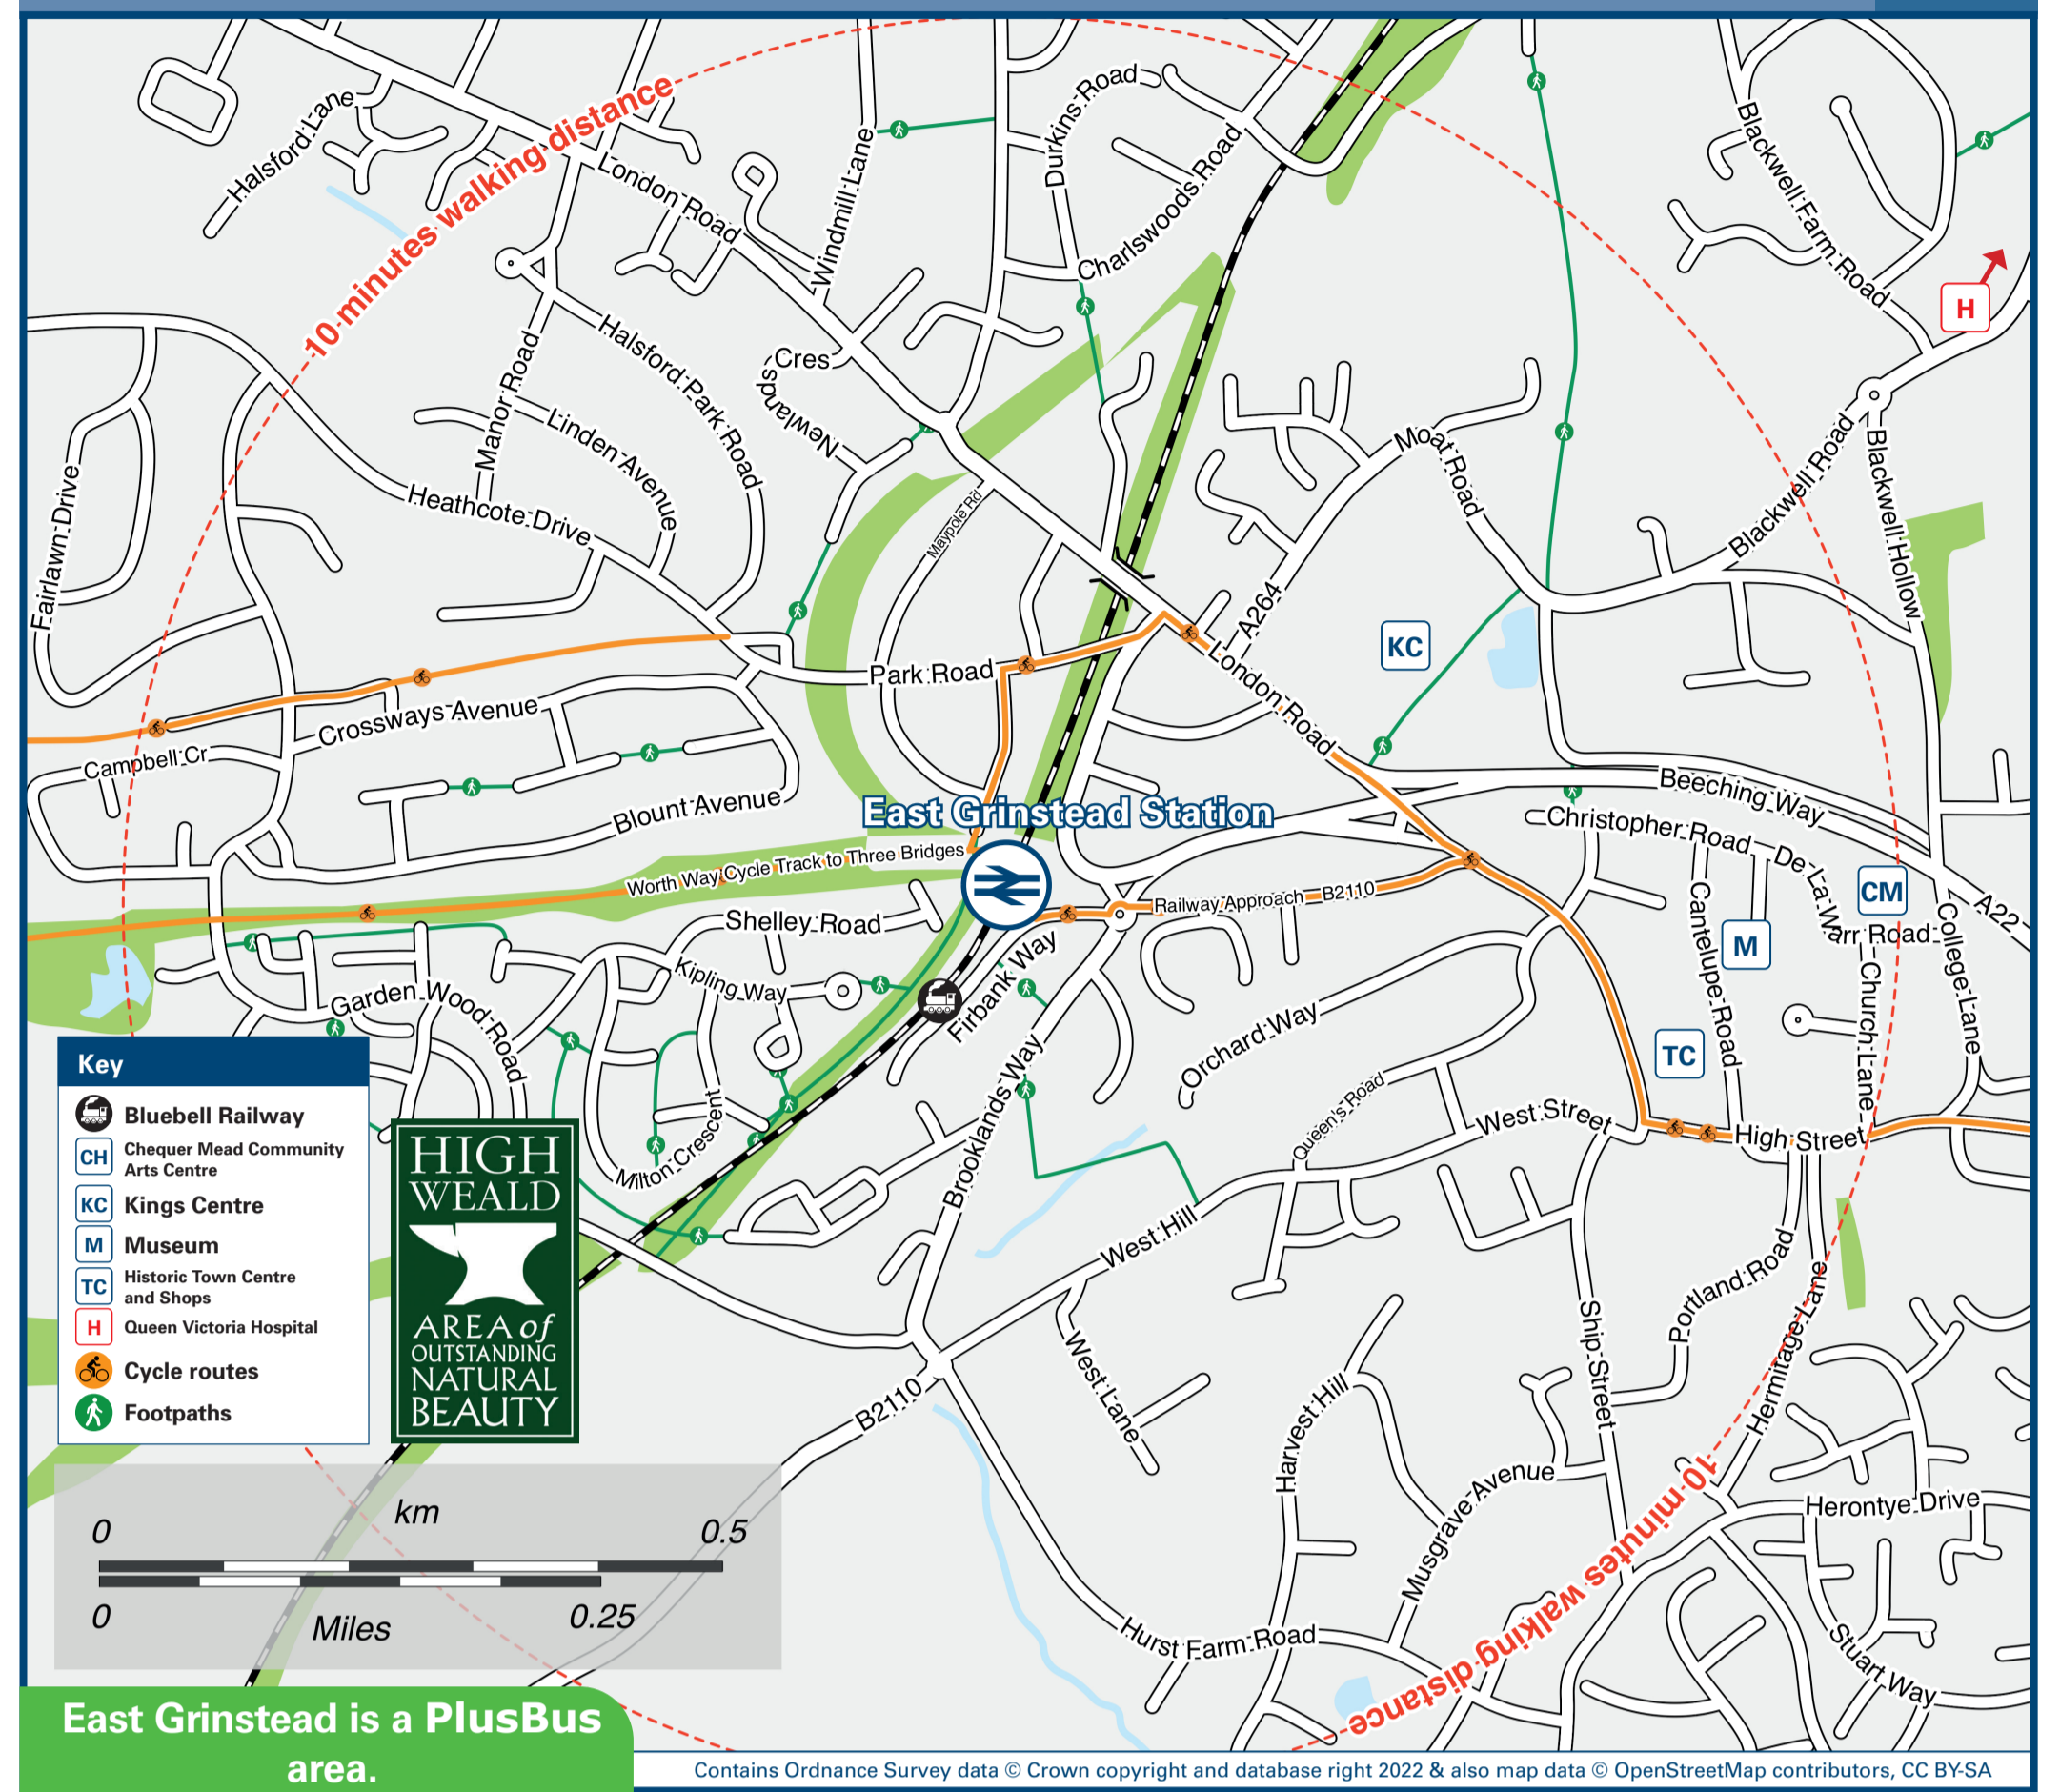

Local area map

East Grinstead is a PlusBus area.

PlusBus is a discount price 'bus pass' that you buy with your train ticket. It gives you unlimited bus travel around your chosen town, on participating buses. Visit www.plusbus.info

Main destinations by bus

(Data correct at July 2023)

DESTINATION	BUS ROUTES	BUS STOP
Ashurst Wood	261#, 270, 291	A
Blindley Heath	409	A
Brighton (City Centre) ⇌	270	A
Burgess Hill ⇌	270	A
Caterham and Caterham-on-the-Hill ⇌	400, 409	A
Chelwood Common	270	A
Chelwood Gate	270	A
Coleman's Hatch	291	A
Copthorne Hotel	400	A
Copthorne Village	281	B
Copthorne West	291	A
Copthorne West	281	B
Crawley ⇌	84, 281	B
Crawley	291, 400	A
Crawley Down	281	B
Danehill	291	A
Danehill	270	A
Dormansland	236#, 281	A
East Grinstead Town area -		
- Baldwins Hill	236#, 409	A
- Hurst Farm Road (Dunnings Road)	84	B
- Garden Wood Road	281	B
- Garden Wood Road	84	M
- Herontye Drive	261#, 270, 281, 291	A
- High Street (War Memorial)	261#, 270, 281, 291	A
- High Street (War Memorial)	84	M
- High Street (War Memorial)	400	T
- Imberhorne Lower and Upper Schools	281	B
- Lewes Road	261#, 270, 291	A
- Lingfield Road	236#, 409	A
- London Road	270, 281, 291, 400, 485#	A
- London Road	84	M
- London Road	281	A
- Queen Victoria Hospital	281	A
- Queen Victoria Hospital	400	T

DESTINATION	BUS ROUTES	BUS STOP
- Sackville College and School	84	M
- Sackville College and School	261#, 270, 281, 291	A
- Sackville College and School	291	A
- Stone Quarry Estate	281	A
- Stone Quarry Estate	400	T
- Worsted Farm Estate	281	A
East Surrey Hospital	400	A
Edenbridge	236#	A
Edenbridge	281	B
Felbridge	291, 400, 485#	A
Felcourt	236#, 409	A
Forest Row	261#, 270, 291	A
Gatwick Airport (South Terminal) ⇌	400	A
Godstone ⇌	400, 409	A
Groombridge	291	A
Groombridge (for Spa Valley Railway)	291	A
Hassocks ⇌	270	A
Hartfield (for Pooh Corner)	291	A
Haywards Heath ⇌	270	A
Heathly Wood	281	B
Horsted Keynes (Village Centre)	270	A
Horsted Keynes Station (for the Bluebell Railway)	270*	A
Langton Green	291	A
Lindfield	270	A
Lingfield (Railway Station)	236#, 281	A
Lingfield (Village Centre, War Memorial)	236#, 281, 409	A
Lingfield Park Racecourse	236#, 281	A
Maresfield	261#	A
Newchapel (London Temple)	485#	A
Nutley	261#	A
Oxted	236#	A
Princess Royal Hospital (Haywards Heath)	270	A
Saint Hill Green	84	B
Sharpthorne	84	B
South Godstone (Railway Station) ⇌	409	A

DESTINATION	BUS ROUTES	BUS STOP
South Godstone (Village Centre)	409	A
Standen House & Garden (National Trust)	84	B
Three Bridges Station ⇌	84, 281	B
Three Bridges Station ⇌	291, 400	A
Tulleys Farm (for World of Water)	84	B
Tunbridge Wells (Railway Station & Town Centre) ⇌	291	A
Turners Hill Village and Turners Hill Park	84	B
Uckfield ⇌	261#	A
Westerham	236#	A
West Hoathly	84	B
Withyham	291	A
Wych Cross	261#, 270	A

Notes