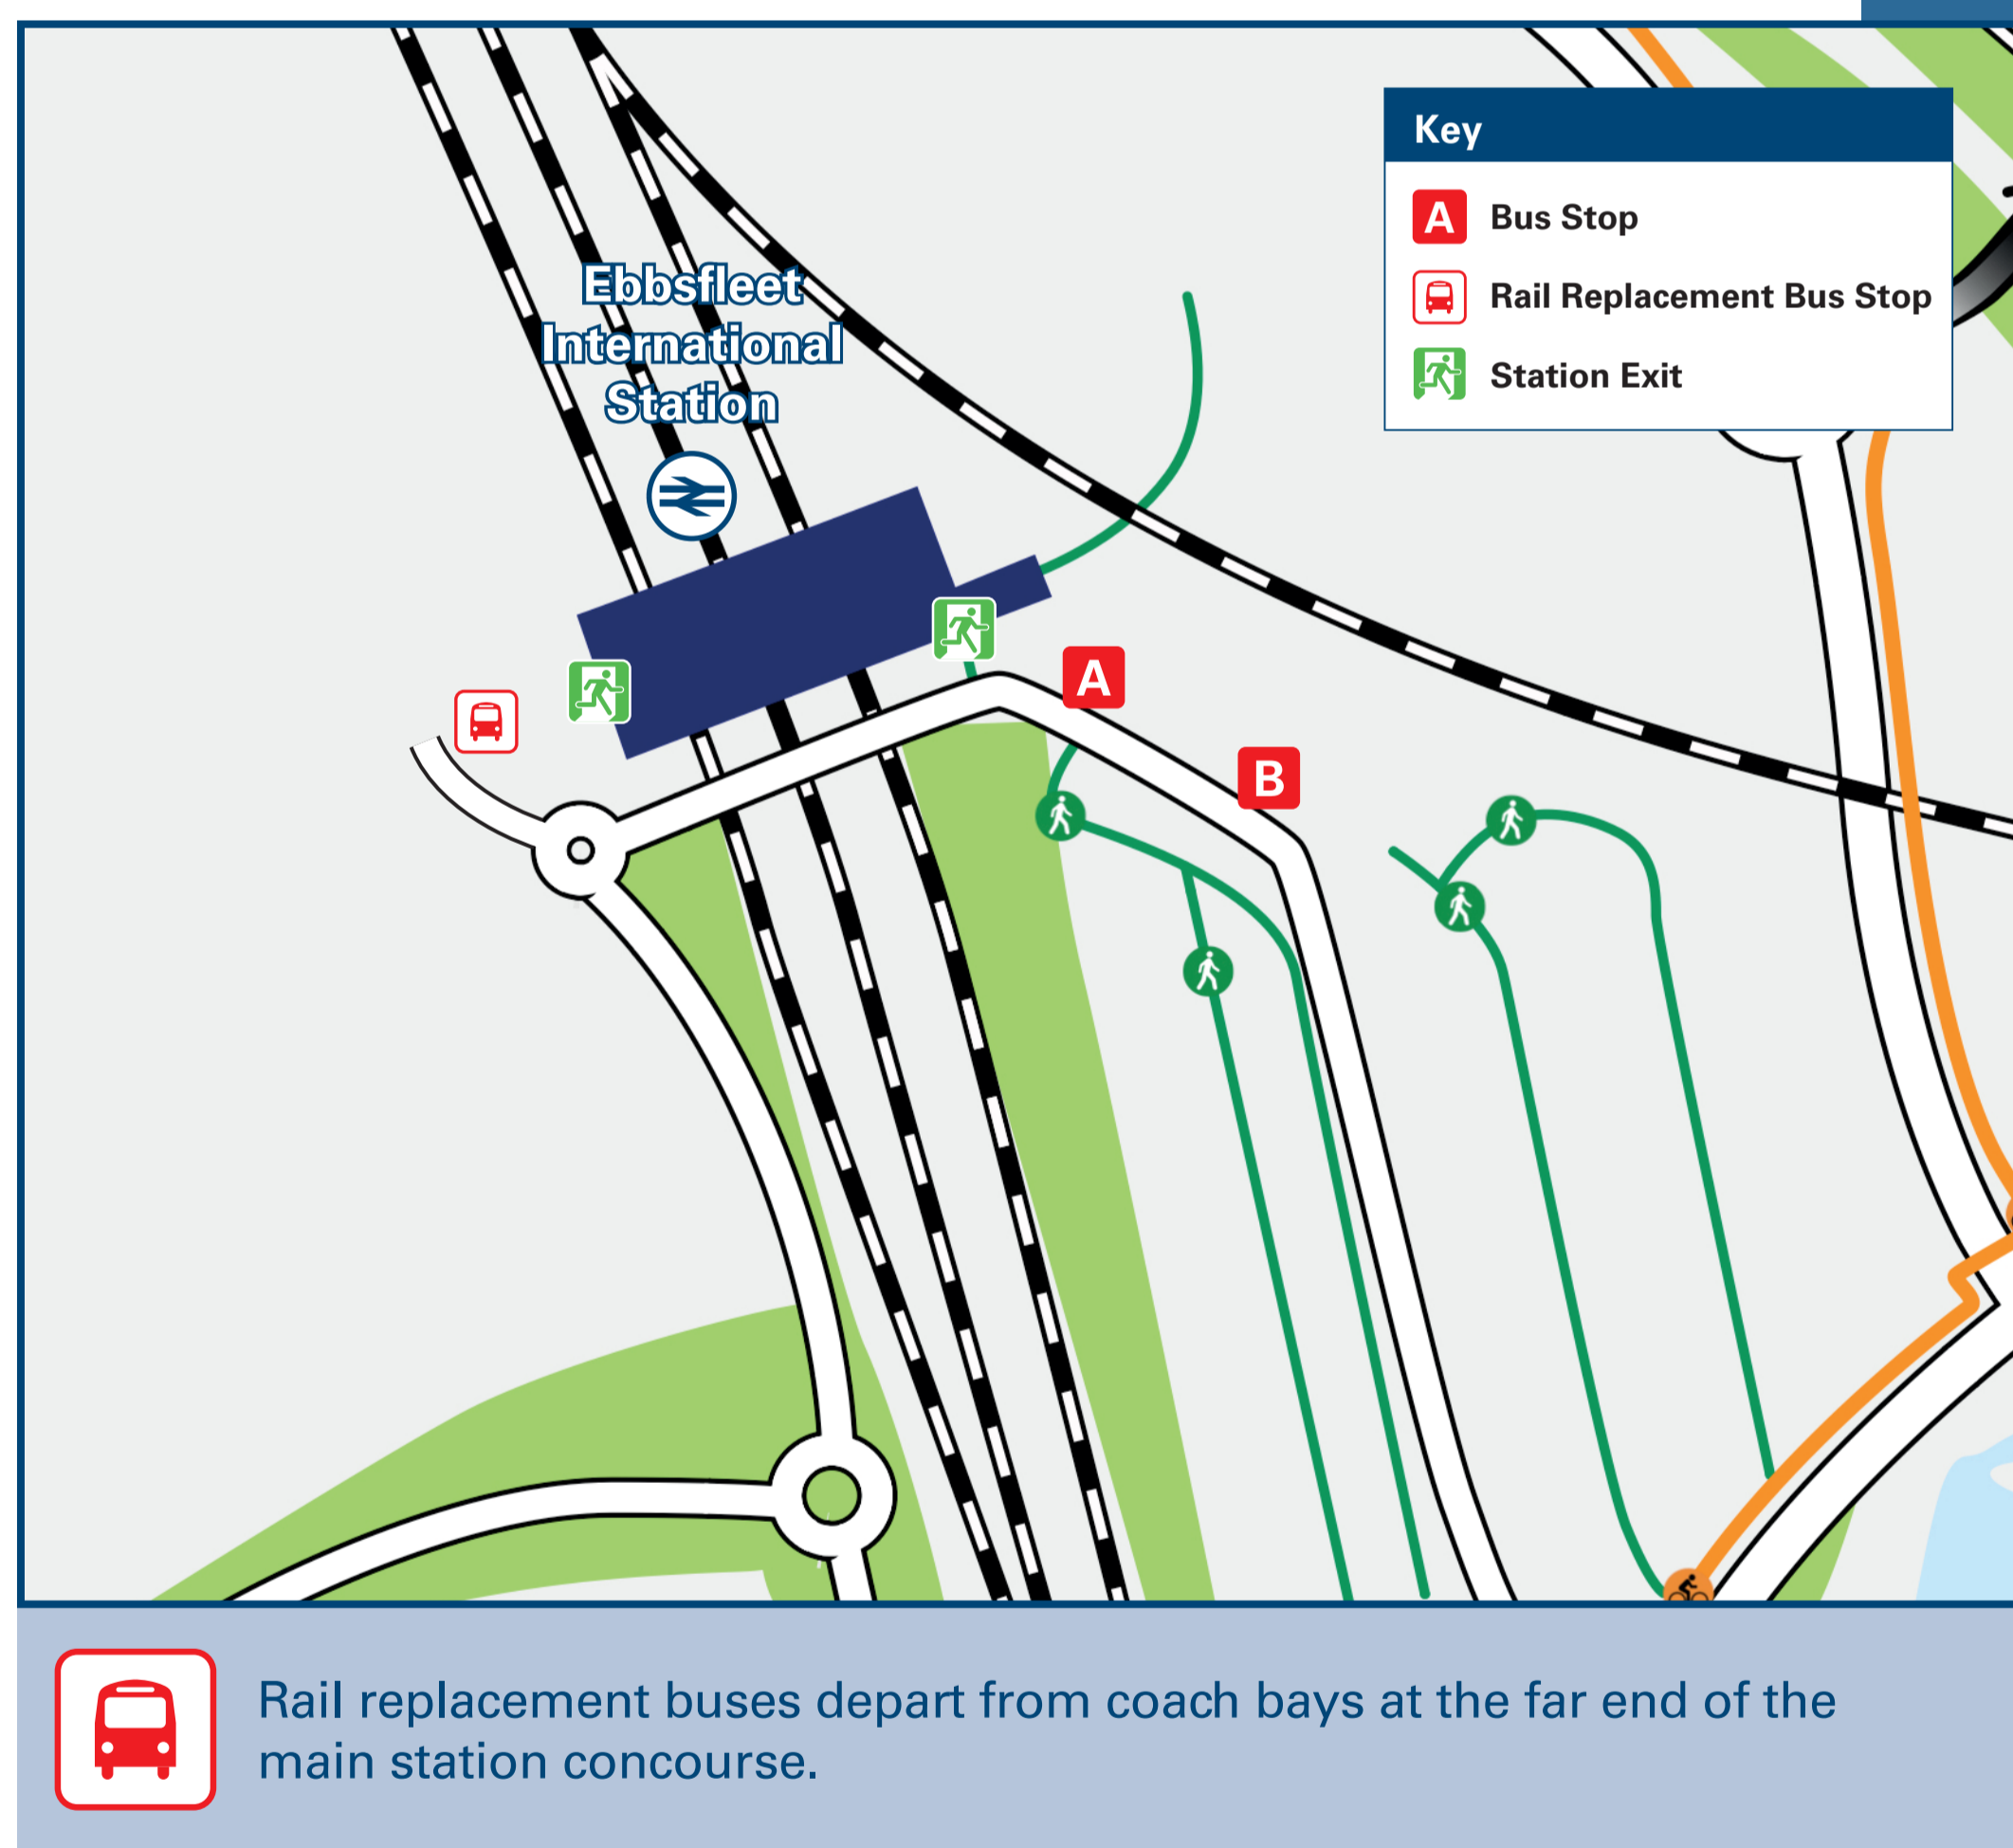

Ebbsfleet International Station

Onward Travel Information

Local area map

Buses and Taxis

Main destinations by bus

(Data correct at July 2024)

DESTINATION	BUS ROUTES	BUS STOP
Bluewater	fastrack B, 483, 490	A
Darent Valley Hospital	fastrack B	A
Dartford (Bridge Estate)	fastrack B	A
Dartford (Home Gardens, Station)	fastrack B	A
Dartford Amazon	fastrack AZ+	A
Gravesend (Town Centre)	fastrack B, fastrack AZ+, 481*, 483, 490	B
Greenhithe	fastrack B, fastrack AZ+	A
Ingress Park	fastrack B	A
Kings Farm	483	B
Northfleet (Coldharbour Road, Library)	483	B
Northfleet (High Street, The Hive)	490	B
Northfleet (Painters Ash Road)	483	B
Northfleet (Springhead Road)	fastrack B, fastrack AZ+, 483	B
Perry Street	fastrack B, 483	B
Swanscombe (Church)	483	A
Temple Hill	fastrack B	A

Taxis Ebbsfleet International Station is a major station with taxis usually available on a rank. Advance booking is not normally necessary or even possible, unless arriving early in the morning or late at night. Operators who may accept bookings include: (Inclusion of this number doesn't represent any endorsement of the taxi firm)

Scan this code with your mobile for full station information.