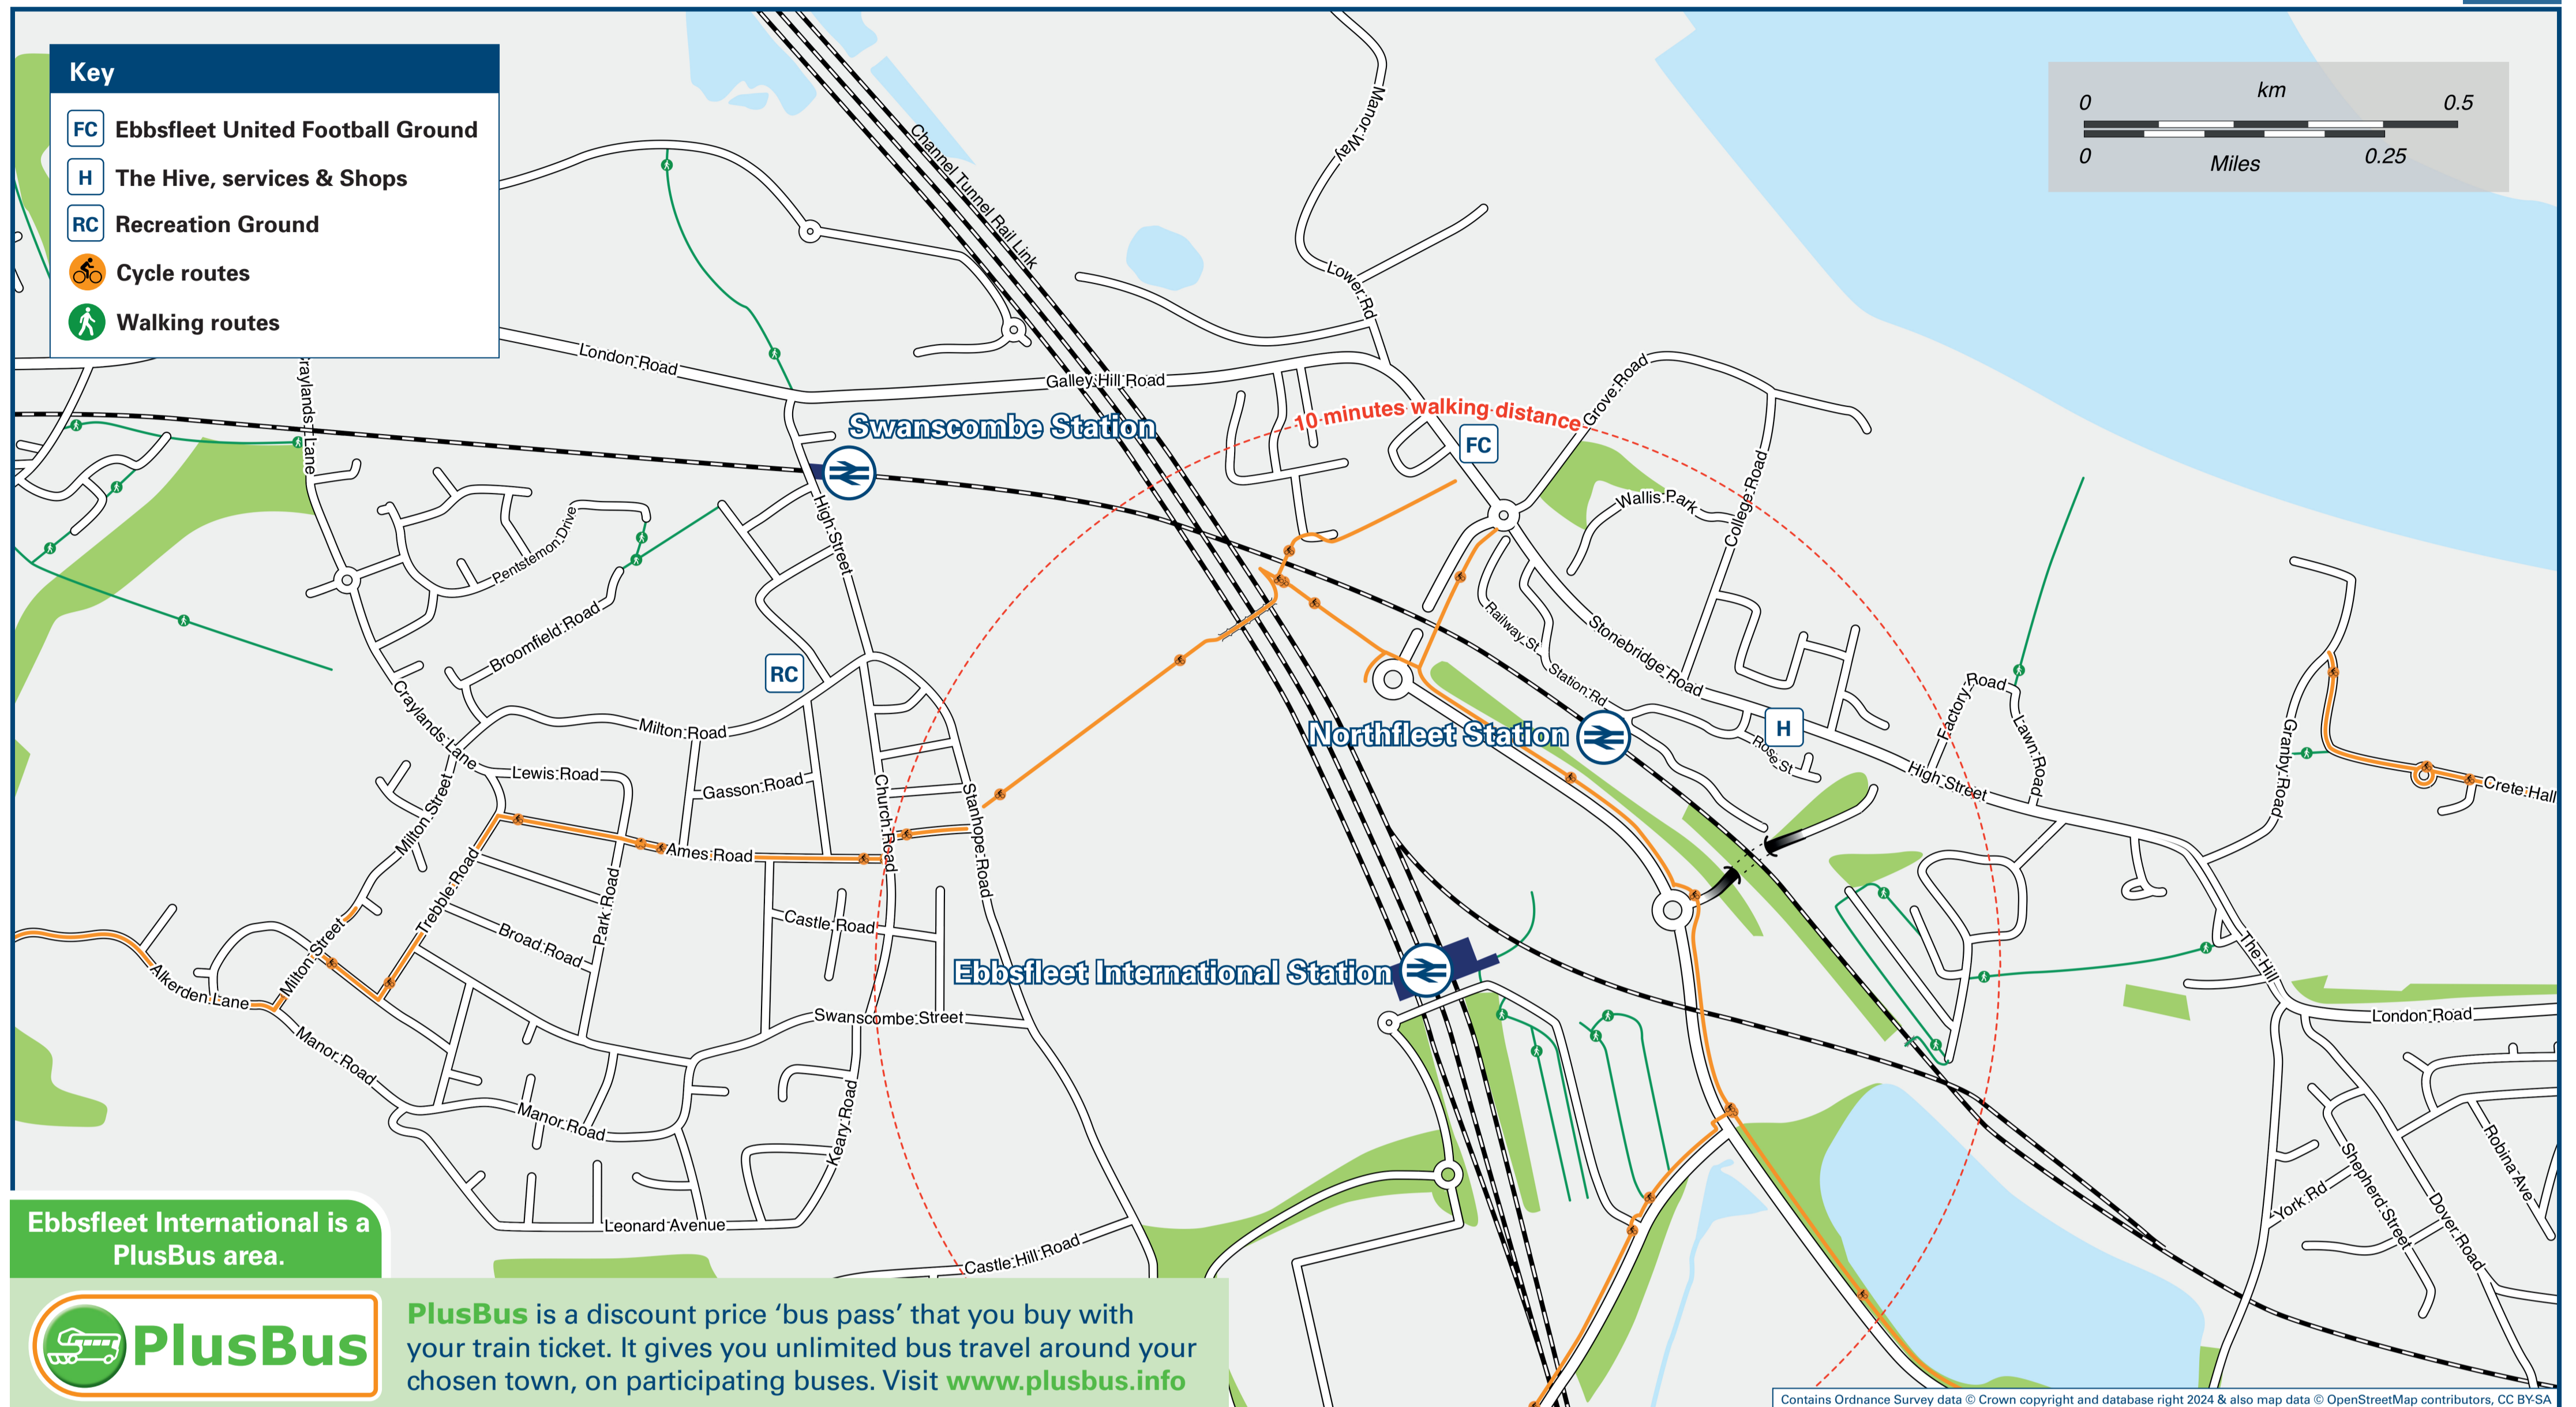

Ebbsfleet International Station

Onward Travel Information

Local area map

Buses and Taxis

Main destinations by bus

(Data correct at July 2024)

DESTINATION	BUS ROUTES	BUS STOP
Bluewater	fastrack B, 483, 490	A
Darent Valley Hospital	fastrack B	A
Dartford (Bridge Estate)	fastrack B	A
Dartford (Home Gardens, Station)	fastrack B	A
Dartford Amazon	fastrack AZ+	A
Gravesend (Town Centre)	fastrack B, fastrack AZ+, 481*, 483, 490	B
Greenhithe	fastrack B, fastrack AZ+	A
Ingress Park	fastrack B	A
Kings Farm	483	B
Northfleet (Coldharbour Road, Library)	483	B
Northfleet (High Street, The Hive)	490	B
Northfleet (Painters Ash Road)	483	B
Northfleet (Springhead Road)	fastrack B, fastrack AZ+, 483	B
Perry Street	fastrack B, 483	B
Swanscombe (Church)	483	A
Temple Hill	fastrack B	A

Notes

- PlusBus destination, please see below for details.
- Bus routes fastrack B, 483 and 490 operate daily.
- For bus times and further information contact Arriva Kent Thameside (for all bus routes) www.arrivabus.co.uk/help/contact-us or call 0344 800 44 11 or call Traveline on 0871 200 22 33.
- ⚡ Direct trains operate to this destination from this station.
- + Bus fastrack AZ operates early mornings and evenings daily.
- * Bus route 481 operates limited journeys from Ebbsfleet International station Mondays to Fridays only.

Taxis Ebbsfleet International Station is a major station with taxis usually available on a rank. Advance booking is not normally necessary or even possible, unless arriving early in the morning or late at night. Operators who may accept bookings include: (Inclusion of this number doesn't represent any endorsement of the taxi firm)

Scan this code with your mobile for full station information.