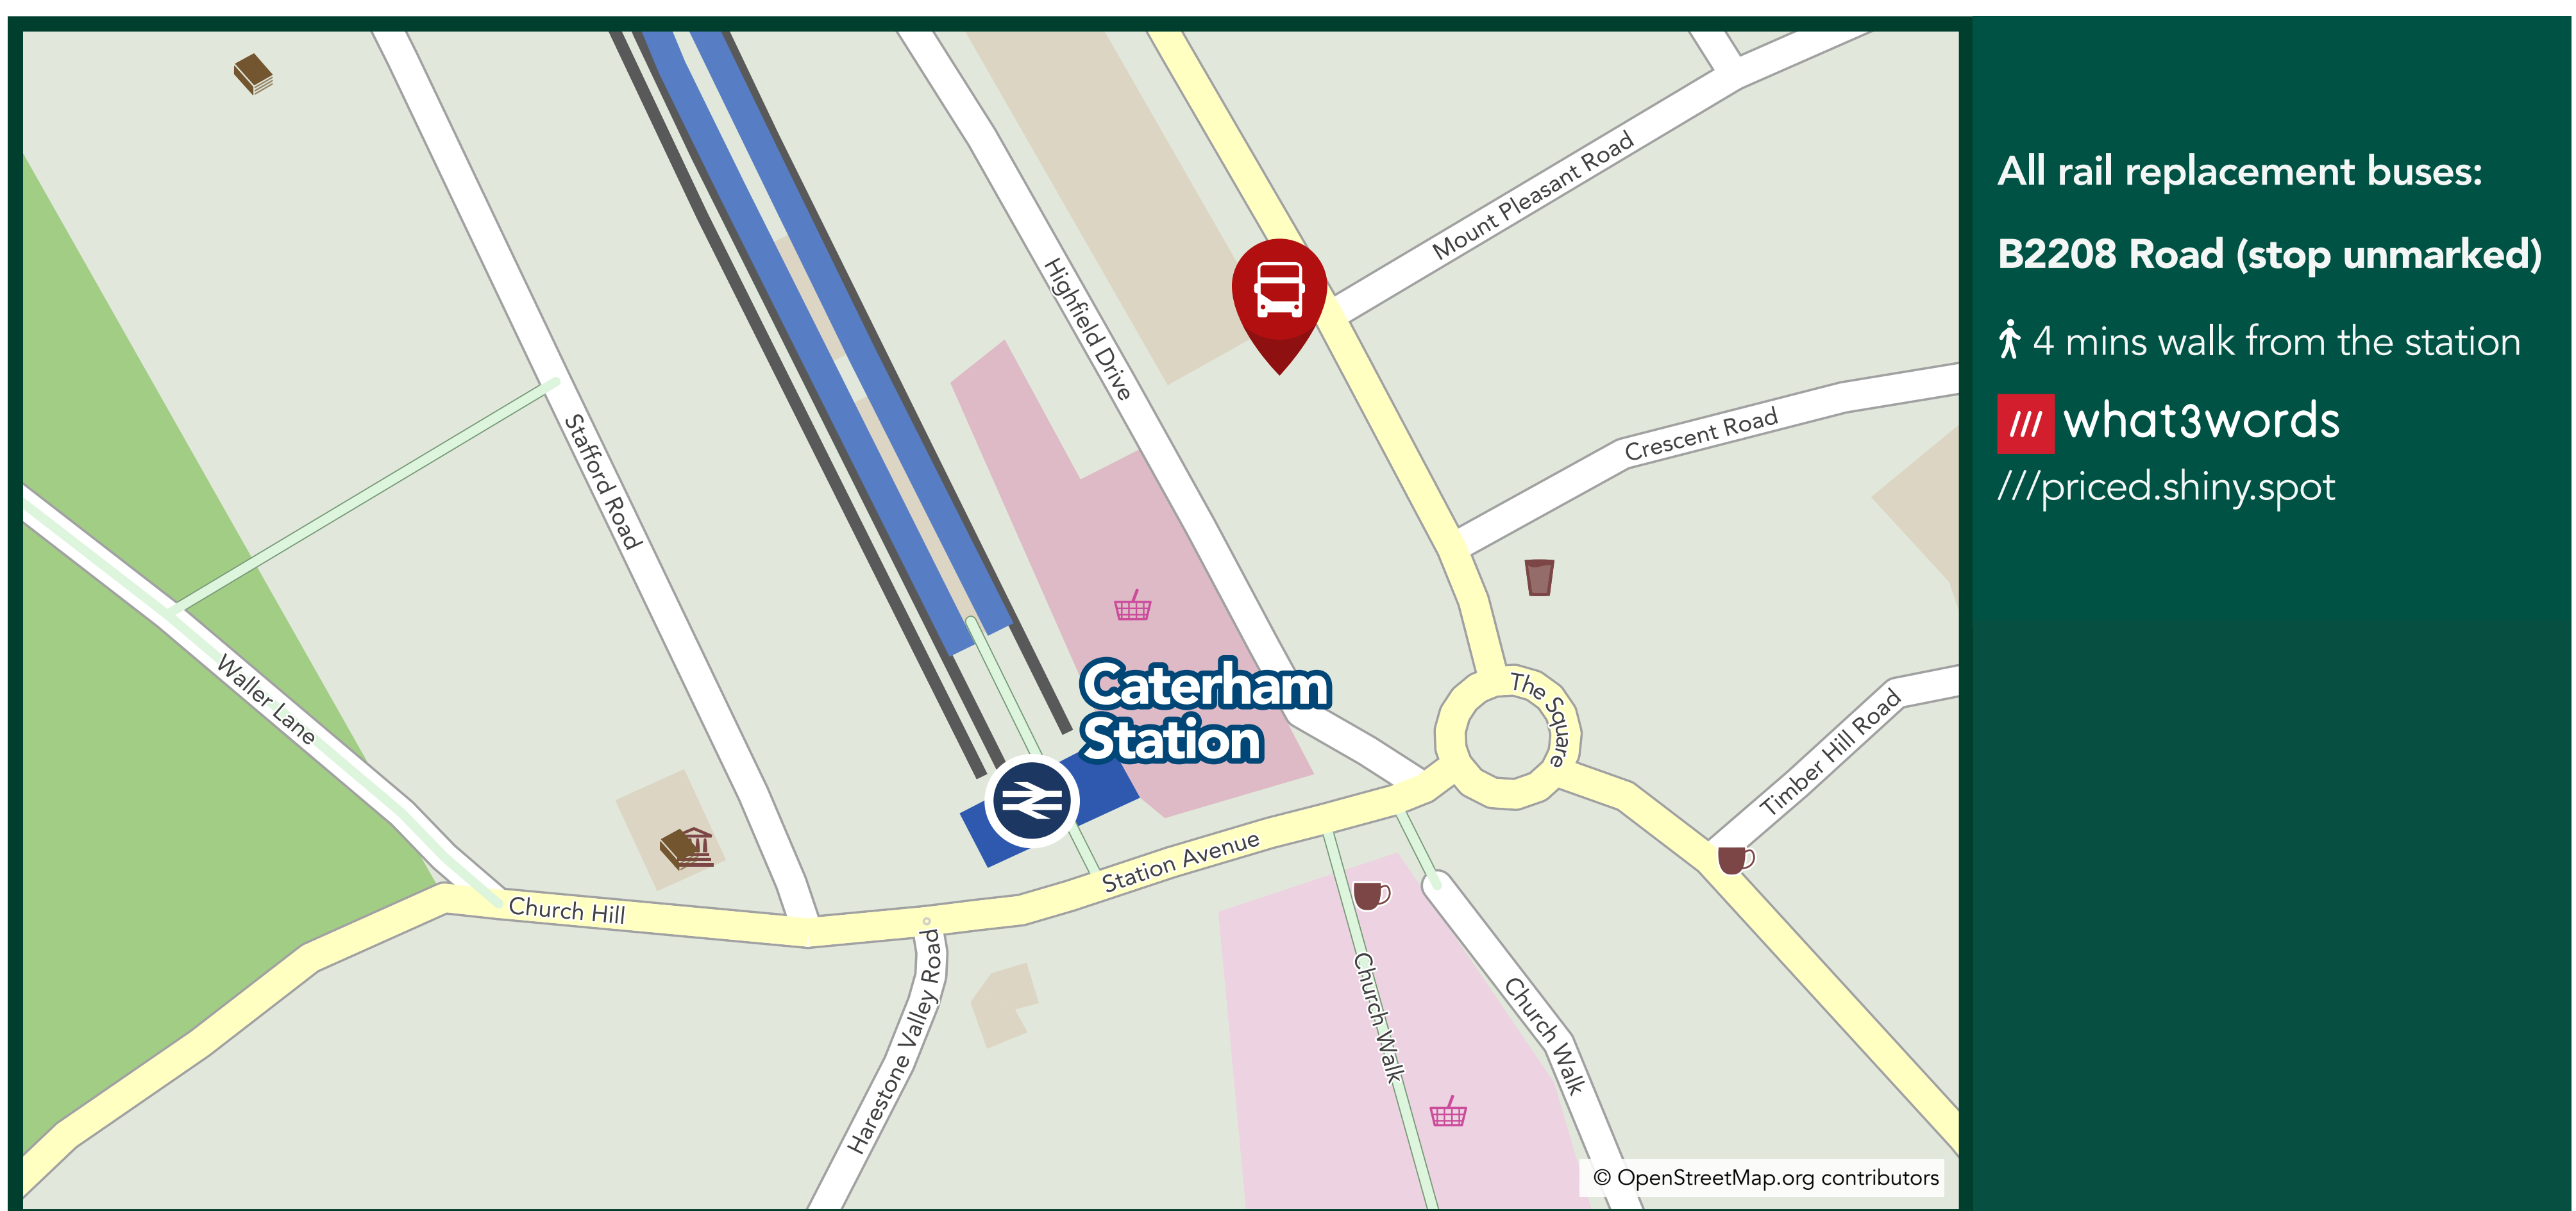

For journeys on regular scheduled buses, information on bus stops can be found on the separate "Onward Travel" poster or by scanning the QR code below to access the information page for this station.

All rail replacement buses:  
**B2208 Road (stop unmarked)**  
⤴ 4 mins walk from the station  
 **what3words**  
///priced.shiny.spot