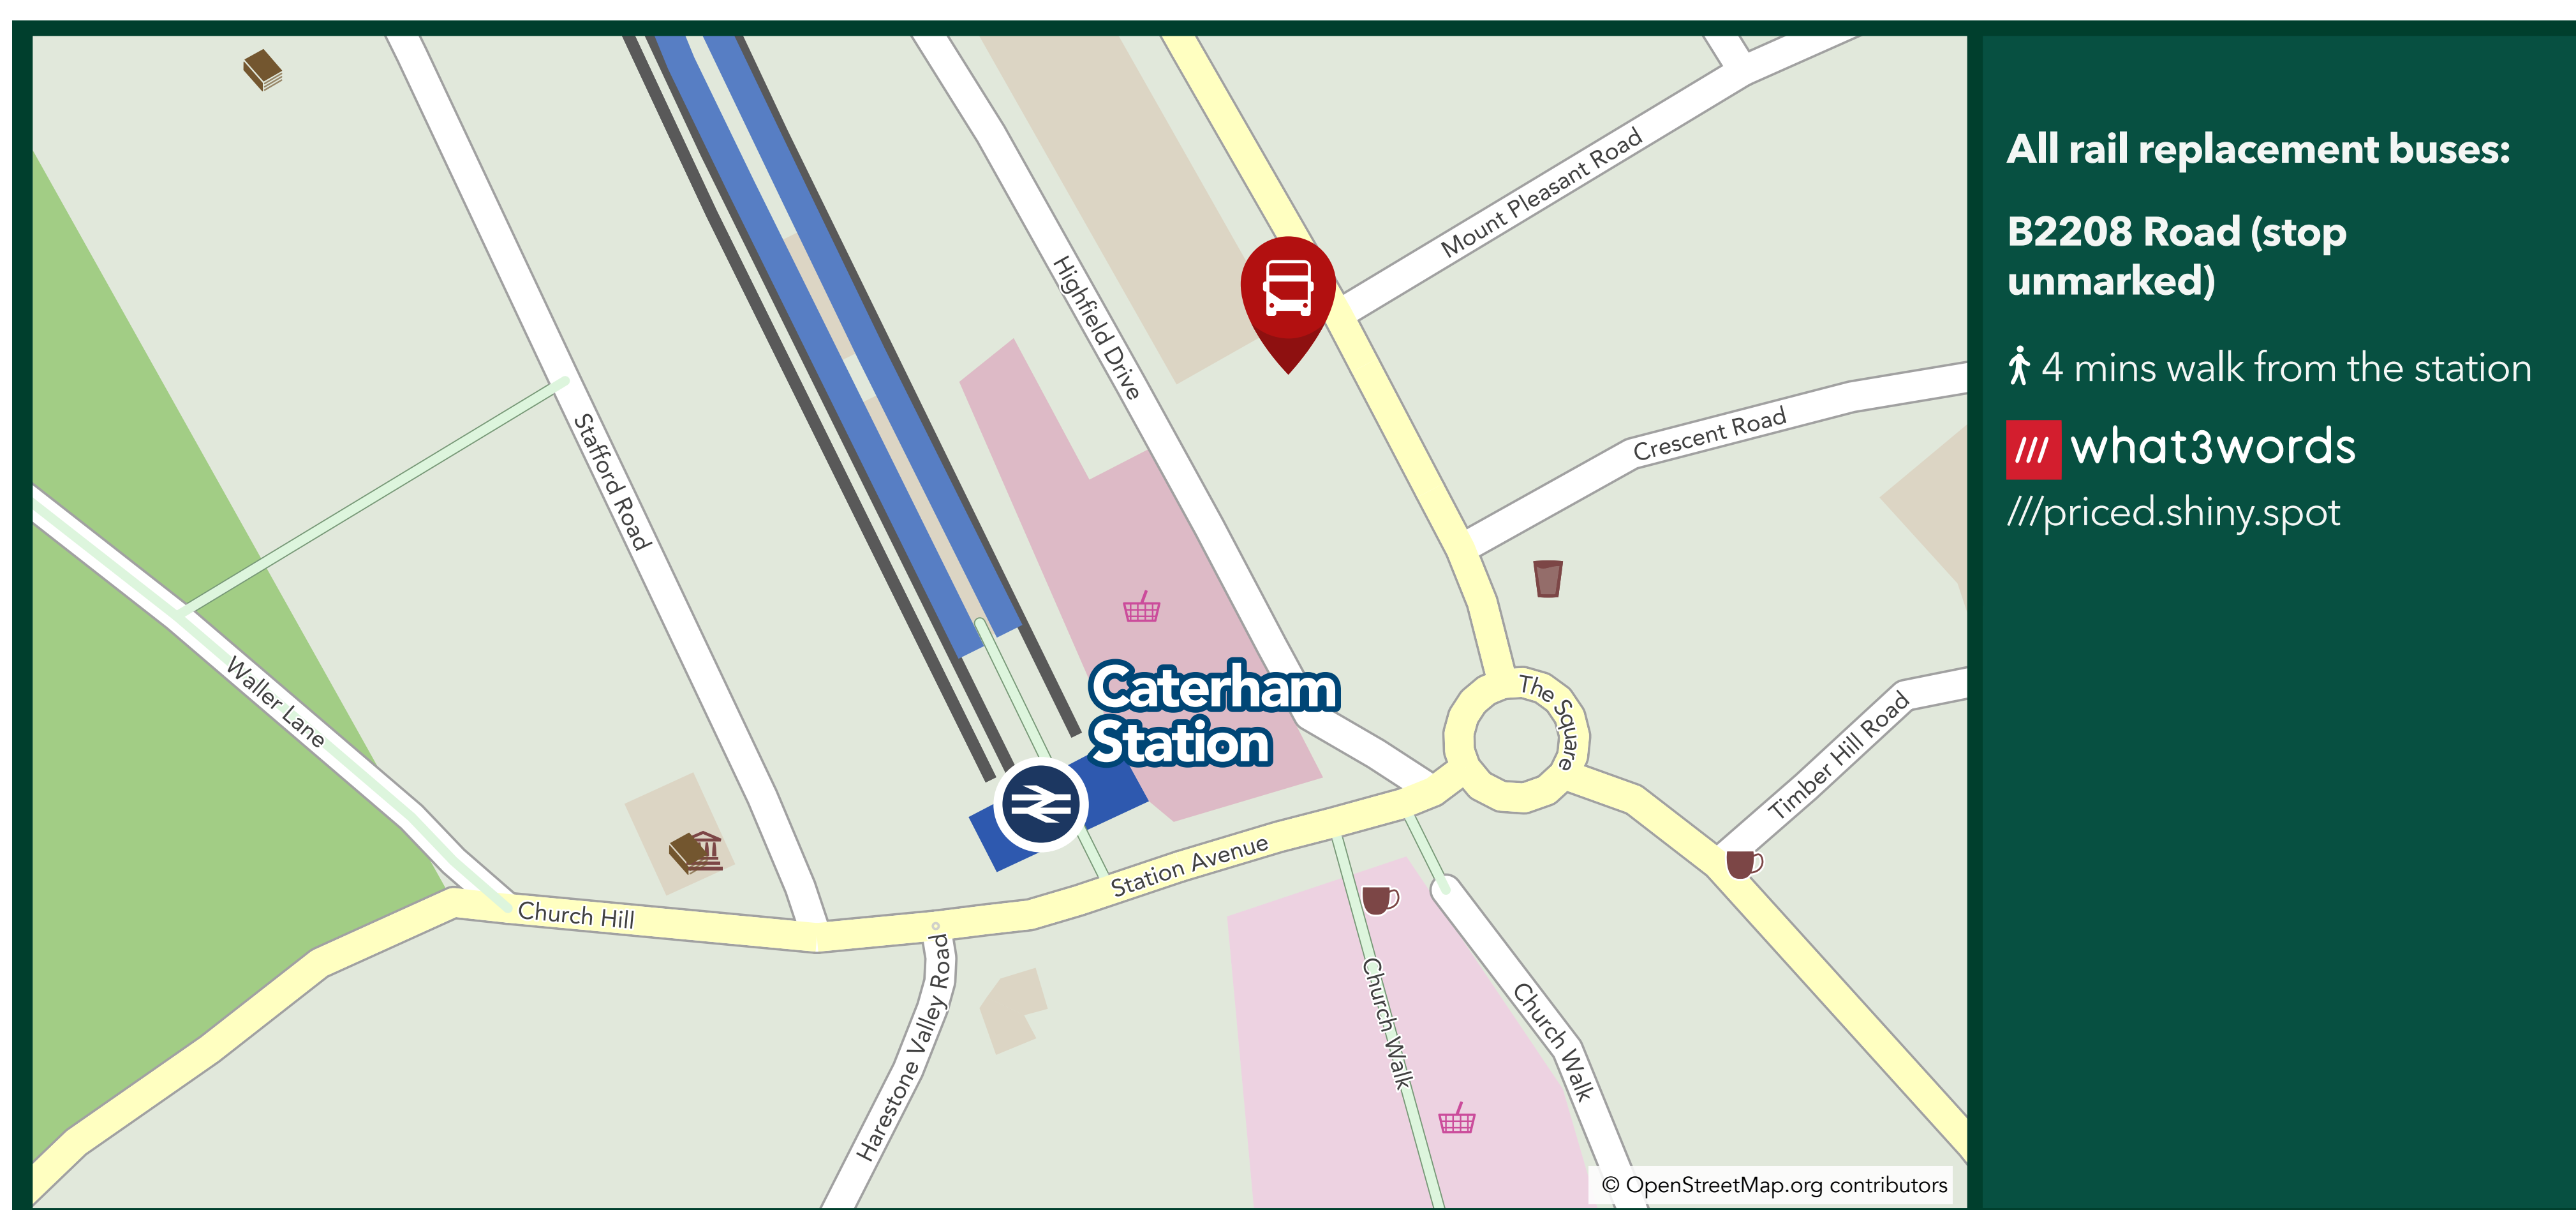

For journeys on regular scheduled buses, information on bus stops can be found on the separate "Onward Travel" poster or by scanning the QR code below to access the information page for this station.

**All rail replacement buses:**

**B2208 Road (stop unmarked)**

↑ 4 mins walk from the station

/// **what3words**

///priced.shiny.spot