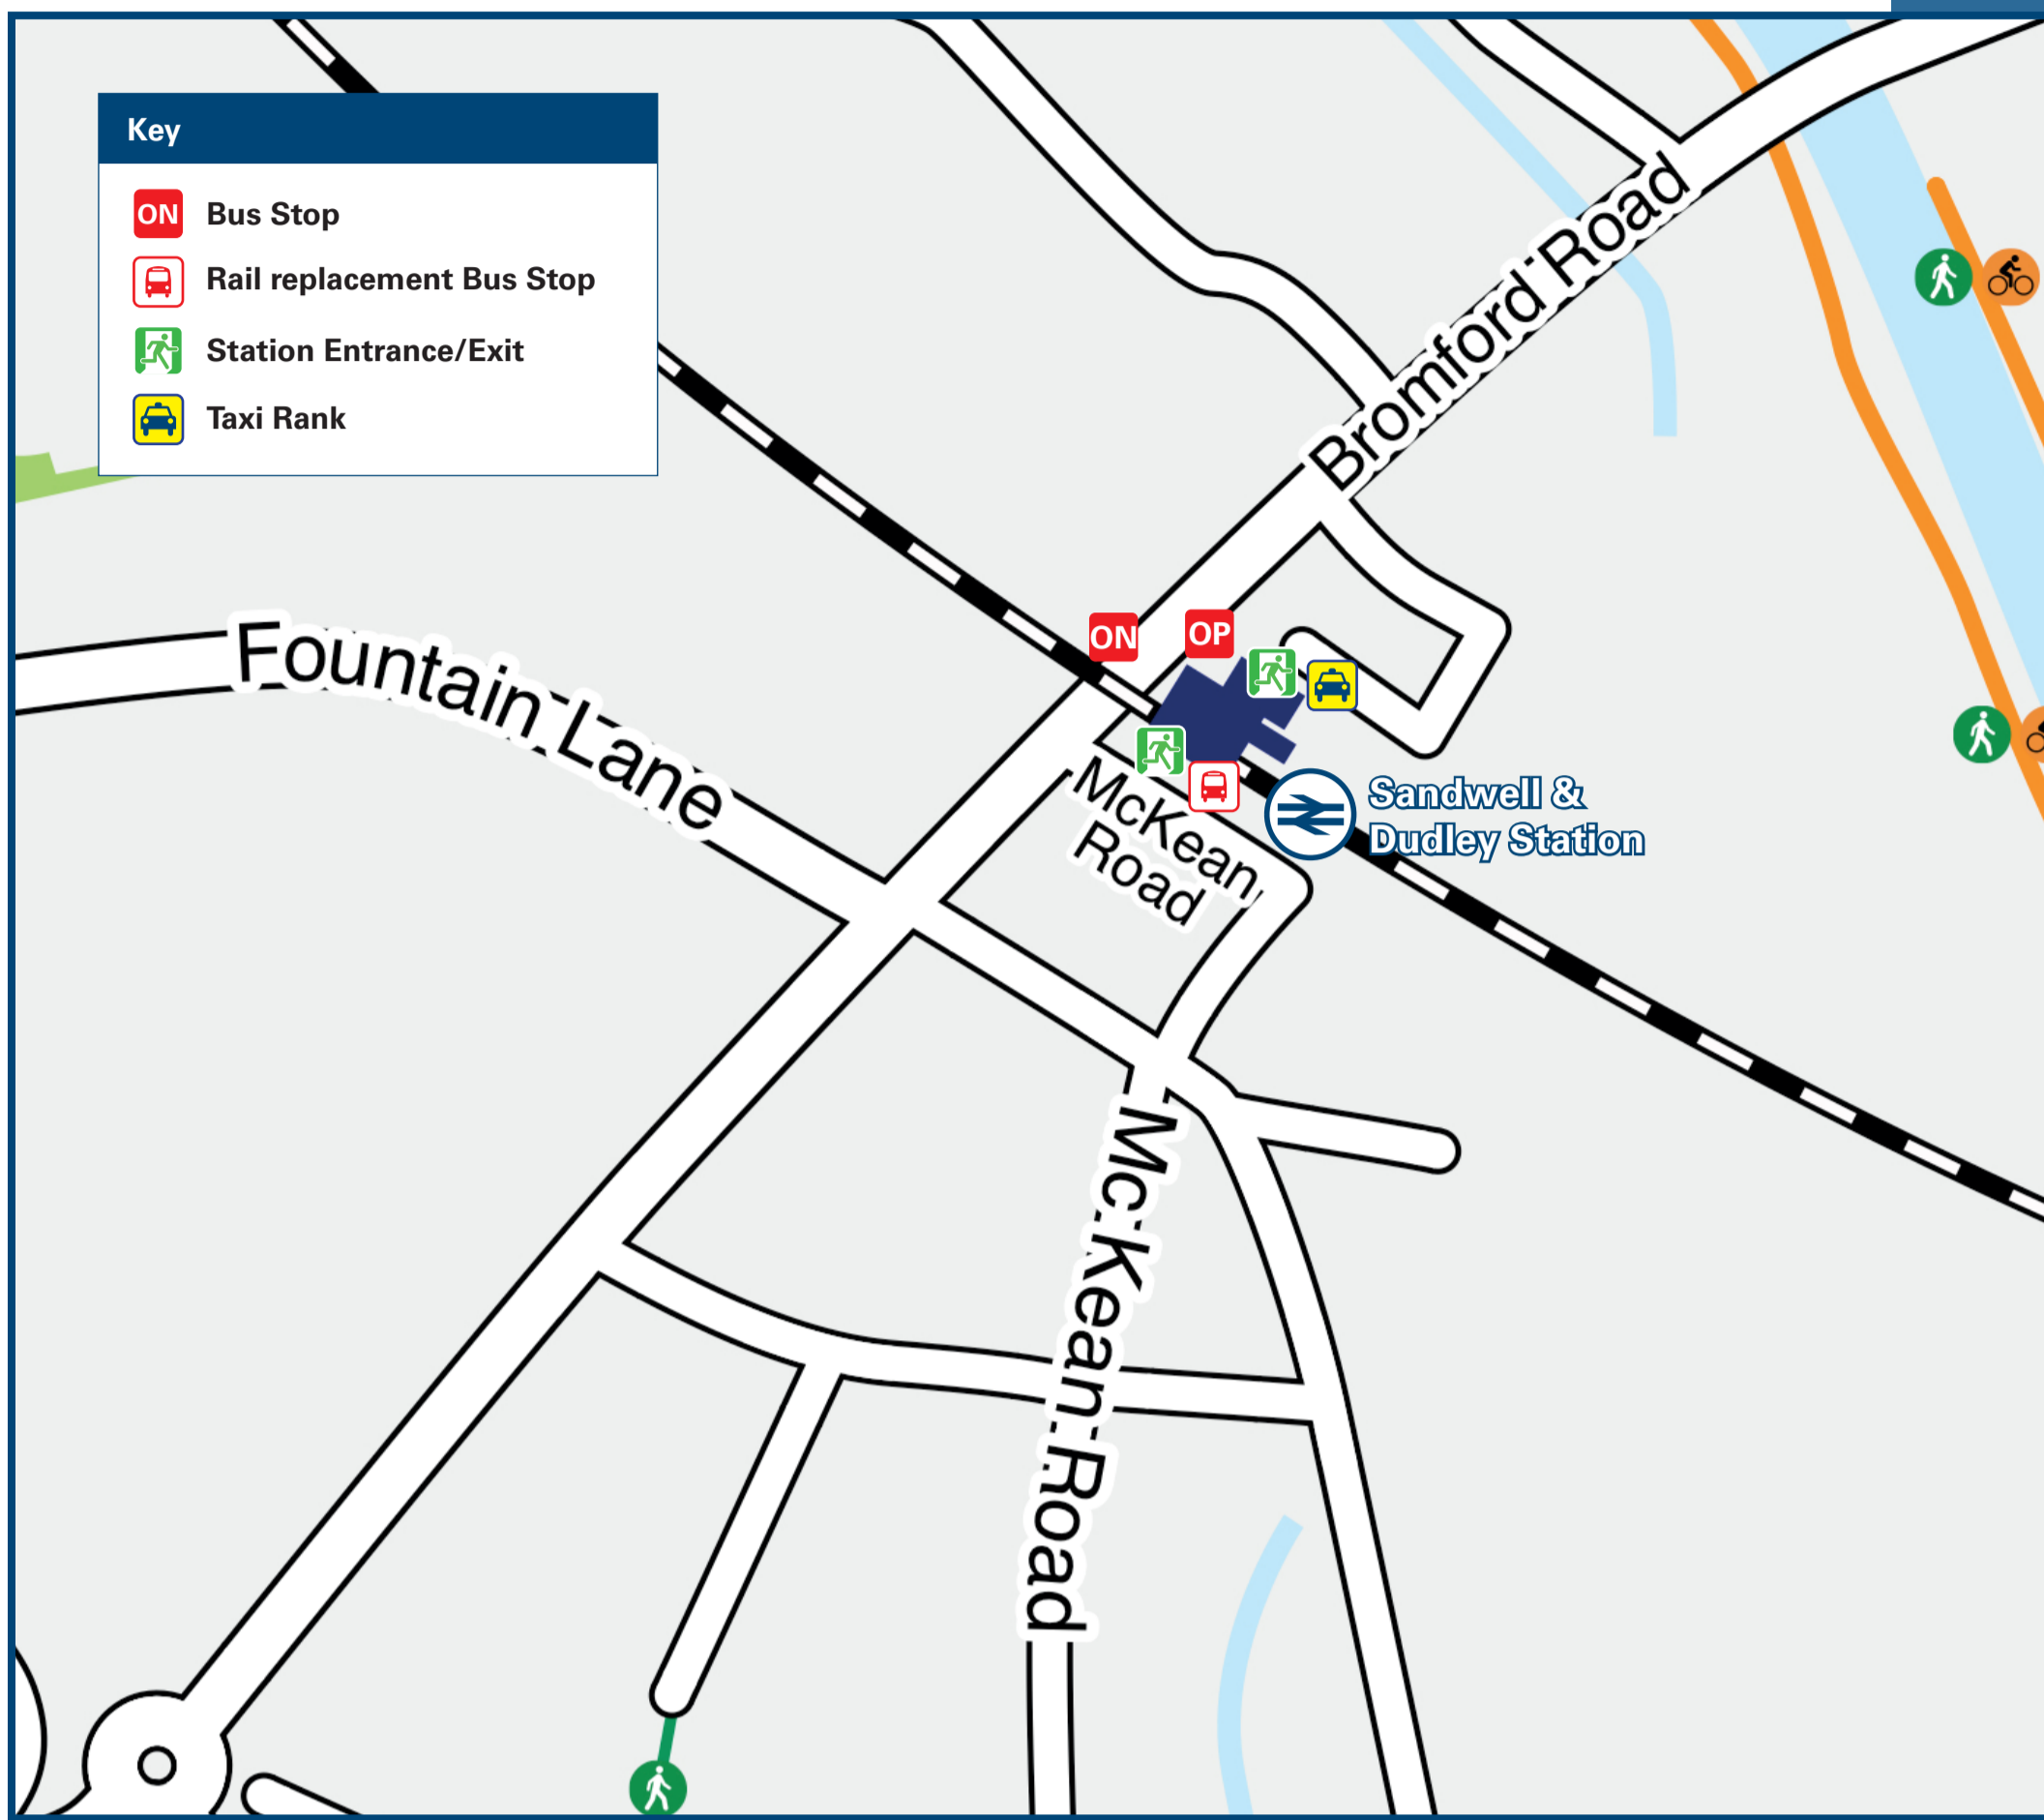

Sandwell & Dudley Station

Onward Travel Information

Buses and Taxis

Rail replacement buses/coaches pick-up/sets-down on McKean Road (by the rear station exit).