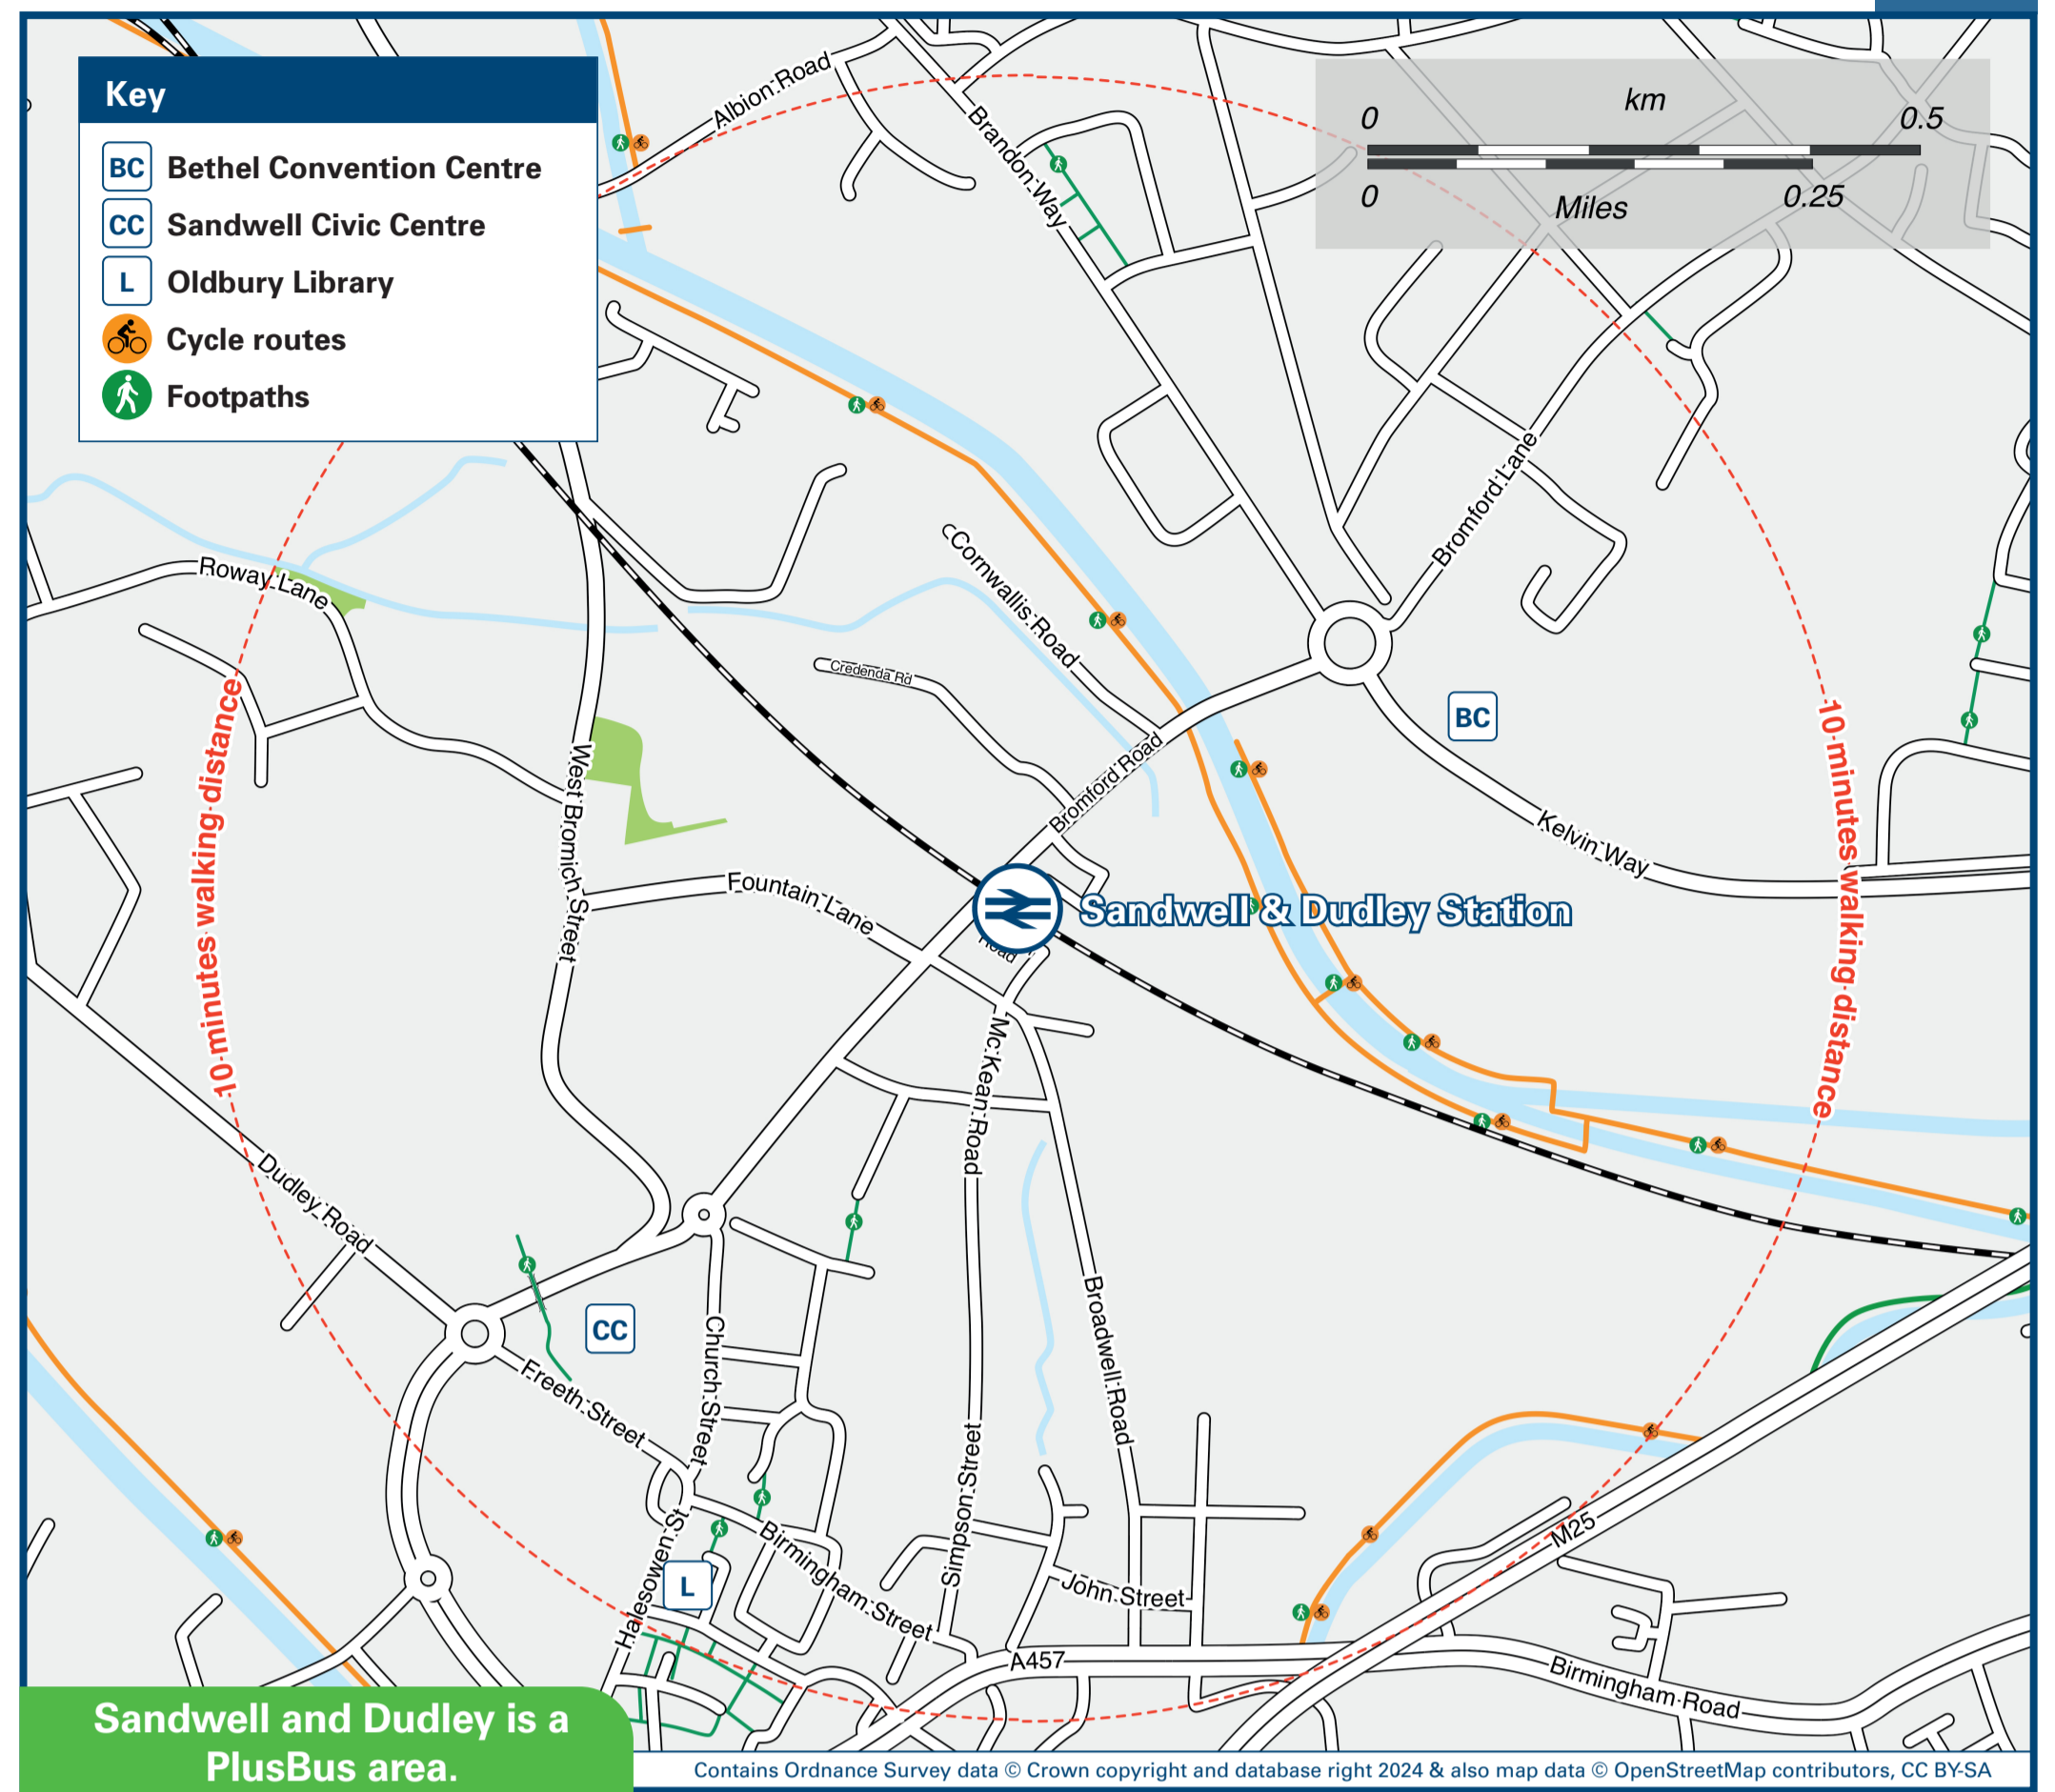

Local area map

Sandwell and Dudley is a PlusBus area.

PlusBus is a discount price 'bus pass' that you buy with your train ticket. It gives you unlimited bus travel around your chosen town, on participating buses. Visit www.plusbus.info

Main destinations by bus

(Data correct at July 2024)

DESTINATION	BUS ROUTES	BUS STOP
● Blackheath	3, 3A, 4, 4H, 4M	OP
● Brickhouse Farm	3, 4M	OP
● Caldmore	4, 4H, 4M	ON
● Coombeswood	4H	OP
● Cradley Heath Interchange	4M	OP
● Fullbrook	4, 4H, 4M	ON
● Halesowen	4H	OP
● Hayley Green	4H	OP
● Lamberts End	3, 3A, 4, 4H, 4M	ON
● Lion Farm	3, 3A	OP

DESTINATION	BUS ROUTES	BUS STOP
● Merry Hill (Bus Station)	3, 4M	OP
● Oldbury Interchange Bus Station*	3, 3A, 4, 4H, 4M	OP
● Old Hill	3	OP
● Palfrey	4, 4H, 4M	ON
● Portway	3, 3A	OP
● Quarry Bank	3	OP
● Rounds Green	3, 3A	OP
● Rowley Regis (Church)	3, 3A	OP
● Rowley Regis Hospital	4M	OP
● Sandwell General Hospital	4, 4H, 4M	ON

DESTINATION	BUS ROUTES	BUS STOP
● Stone Cross	4, 4H, 4M	ON
● Tame Bridge Parkway Railway Station	4, 4H, 4M	ON
● Walsall	4, 4H, 4M	ON
● West Bromwich (Bus Station)+	3, 3A, 4, 4H, 4M	ON
● Whiteheath Gate	3, 3A, 4, 4H, 4M	OP

Notes

- PlusBus destination, please see below for details.
- Bus route 4H runs evenings on Mondays to Saturdays, and all day on Sundays.
- Bus routes 3, 3A, 4 and 4M run daily services.
- Bus connections to the surrounding areas of Oldbury from the Interchange Bus Station.
- + Bus & Tram connections to surrounding areas of West Bromwich from Bus Station and Midland Metro Tram Stop.

Taxis

Sandwell & Dudley Station is served by a taxi rank or cab office. Check availability before travelling, and pre-book if necessary. Please consider using the following local operators: (Inclusion of this number doesn't represent any endorsement of the taxi firm)

Five Star Taxis
01384 666 666

Triple Twenty Taxis
01384 202 020

Abc Taxis
01384 231 111

Further information about all onward travel

Local Cycle Info www.tfwm.org.uk/plan-your-journey/ways-to-travel/cycling-and-walking For more information about cycle routes.	National Cycle Info sustrans.org.uk Sustrans is the UK's leading sustainable transport charity.	Bus Times See timetable displays at bus stops. www.traveline.info 0871 200 22 33 call cost 12p per minute plus your phone company's access charge	NextBuses Download on the App Store Find the bus times for your stop. Search for a bus stop by entering a postcode, street & town or a stop name & town.	PlusBus plusbus.info A discount price 'bus pass' that you buy with your train ticket. It gives you unlimited bus travel around your chosen town, on participating buses.

National Rail Enquiries