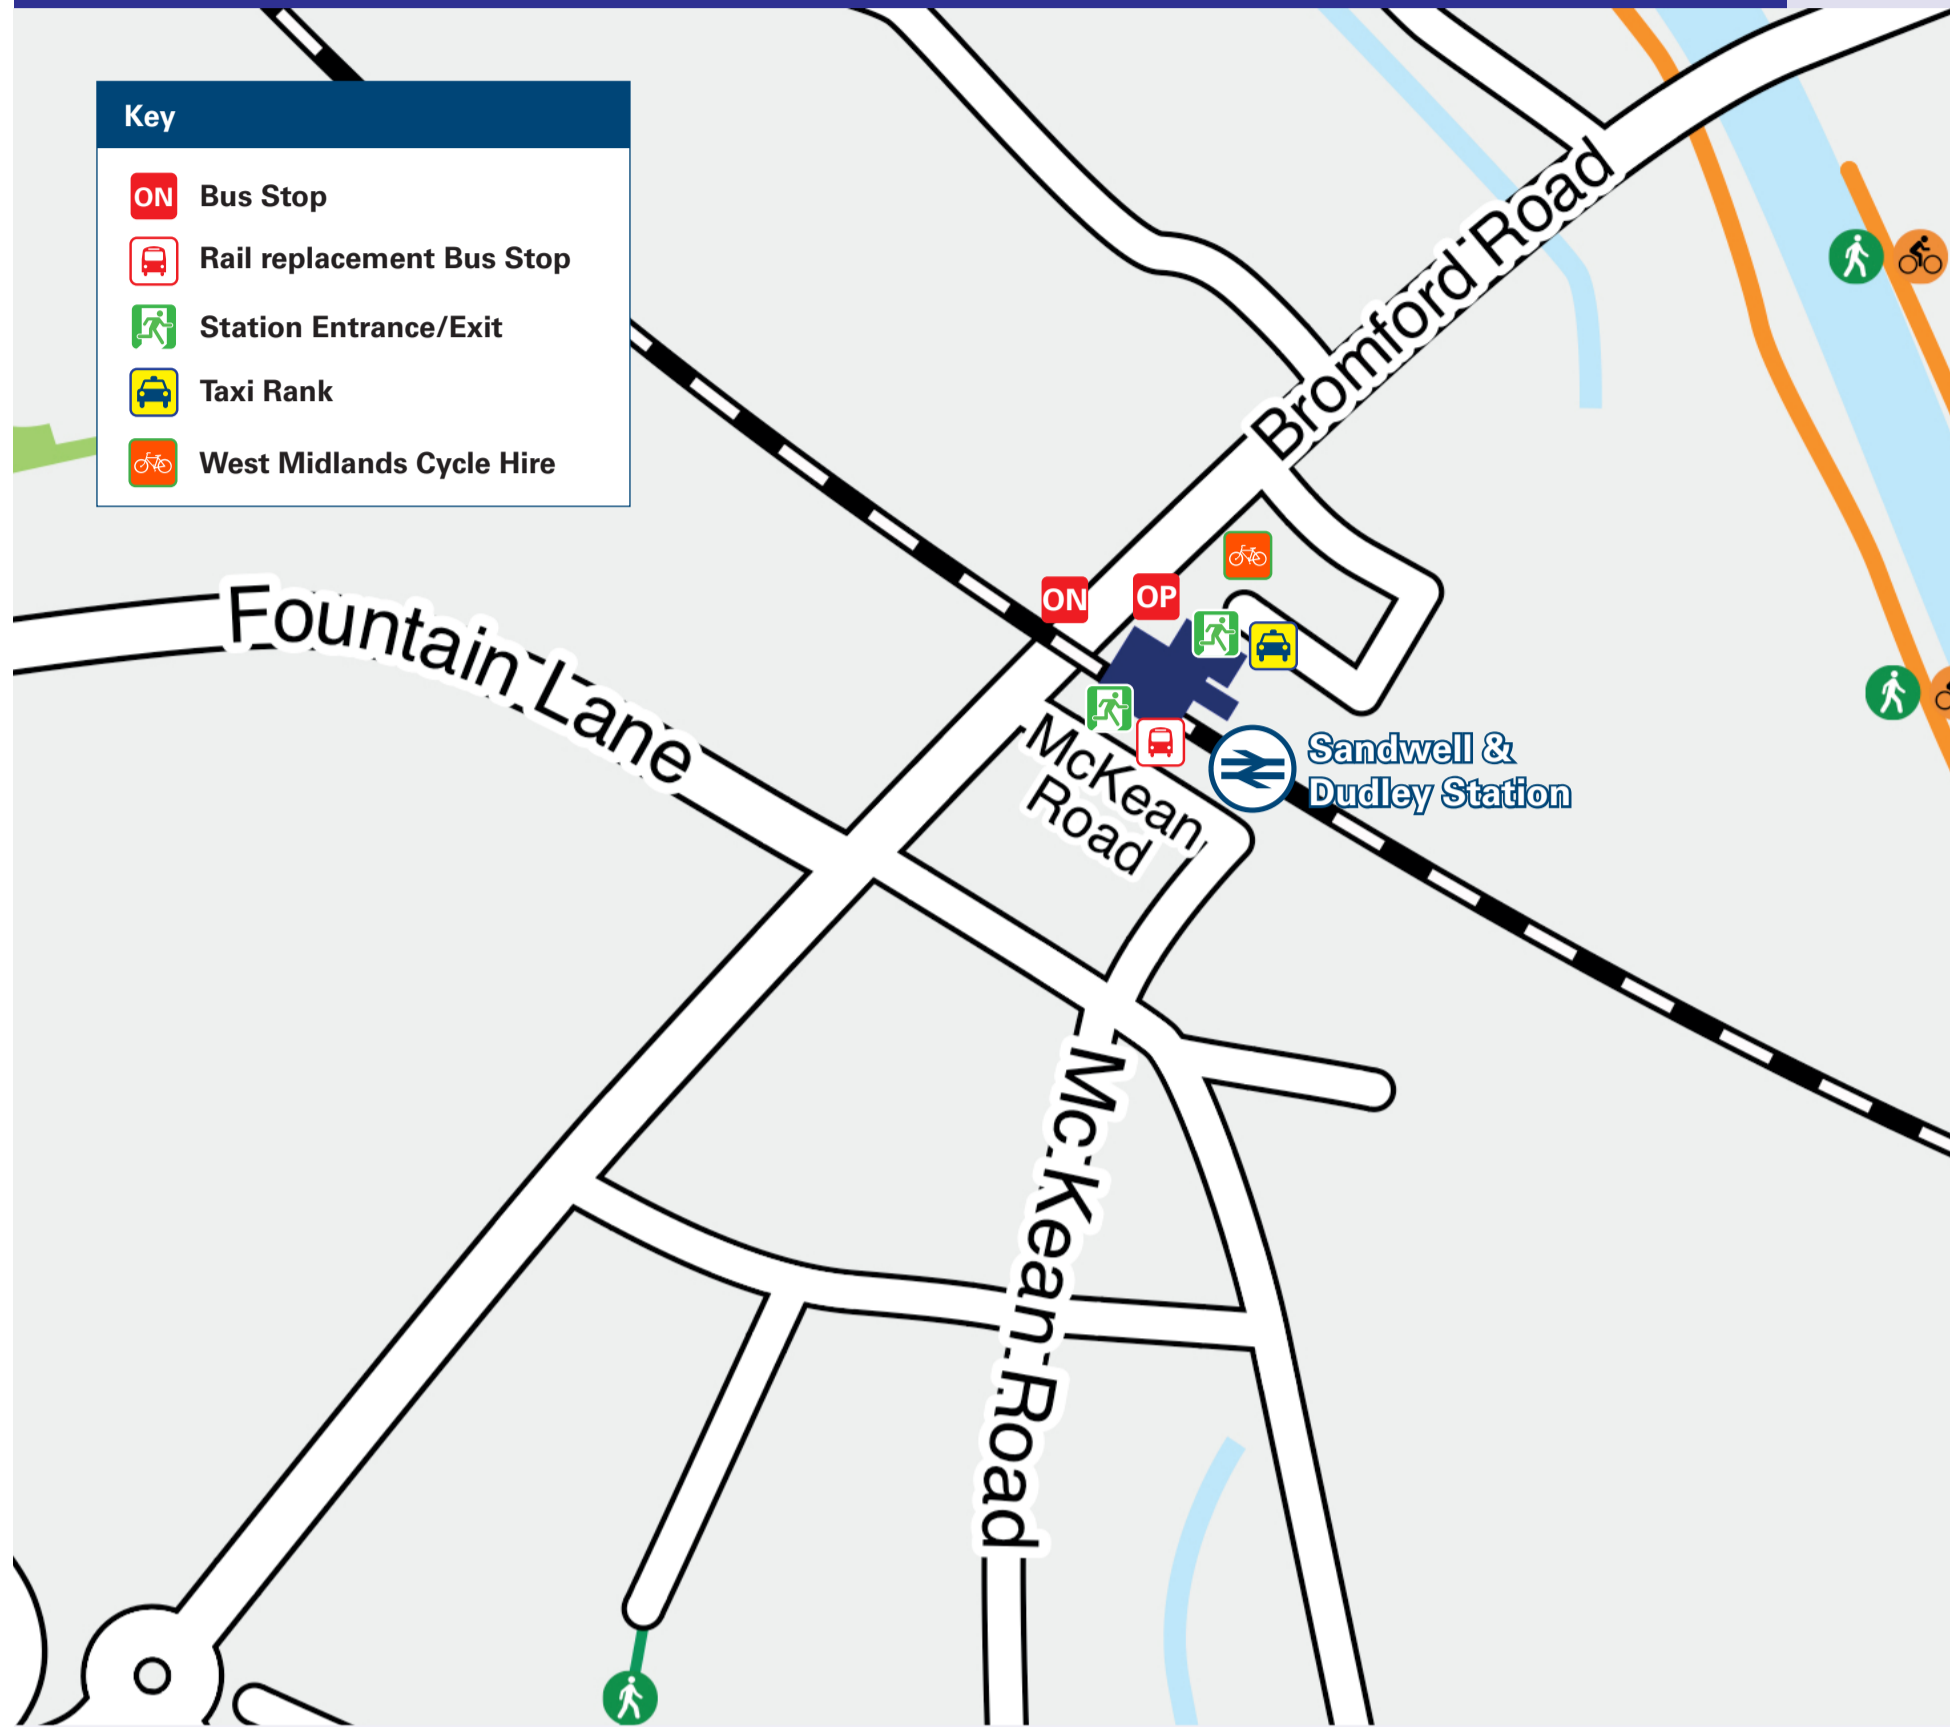

Onward Travel Information

Sandwell & Dudley Station

Buses, Taxis and Cycle Hire

Rail replacement buses/coaches pick-up/sets-down on McKean Road (by the rear station exit).

Local area map

Add **PlusBus** to your train ticket—now available on eTicket from leading rail ticketing apps—for unlimited bus travel in the **PlusBus** zone in your destination town or city. Visit [plusbus.info](https://www.plusbus.info)

Main destinations by bus

(Data correct at May 2026)

DESTINATION	BUS ROUTES	BUS STOP	DESTINATION	BUS ROUTES	BUS STOP	DESTINATION	BUS ROUTES	BUS STOP
● Blackheath	3, 3A, 4, 4H, 4M	OP	● Oldbury Interchange Bus Station*	3, 3A, 4, 4H, 4M	OP	● Stone Cross	4, 4H, 4M	ON
● Brickhouse Farm	3, 4M	OP	● Old Hill	3, 4M	OP	● Tame Bridge Parkway Railway Station	4, 4H, 4M	ON
● Caldmore	4, 4H, 4M	ON	● Palfrey	4, 4H, 4M	ON	● Walsall	4, 4H, 4M	ON
● Coombeswood	4H	OP	● Portway	3, 3A	OP	● West Bromwich (Bus Station)+	3, 3A, 4, 4H, 4M	ON
● Cradley Heath Interchange	4M	OP	● Quarry Bank	4M	OP	● Whiteheath Gate	4, 4H, 4M	OP
● Fullbrook	4, 4H, 4M	ON	● Rounds Green	3, 3A	OP			
● Halesowen	4H	OP	● Rowley Regis (Church)	3, 3A	OP			
● Hayley Green	4H	OP	● Rowley Regis Hospital	4M	OP			
● Lion Farm	3, 3A	OP	● Saltwells	3	OP			
● Merry Hill (Bus Station)	3, 4M	OP	● Sandwell General Hospital	4, 4H, 4M	ON			

NOTES

- **PlusBus** destination, please see below for details. Bus routes 3, 3A, 4, 4H and 4M run daily services. For bus times and days of operation please contact tfwm (www.tfwm/check/timetable), or Traveline (on www.traveline.info or call: 0871 200 22 33)
- * Bus connections to the surrounding areas of Oldbury from the Interchange Bus Station.
- + Bus & Tram connections to surrounding areas of West Bromwich from Bus Station and Midland Metro Tram Stop.
- Bike Hire West Midlands Cycle Hire wmcyclehire.co.uk for more information