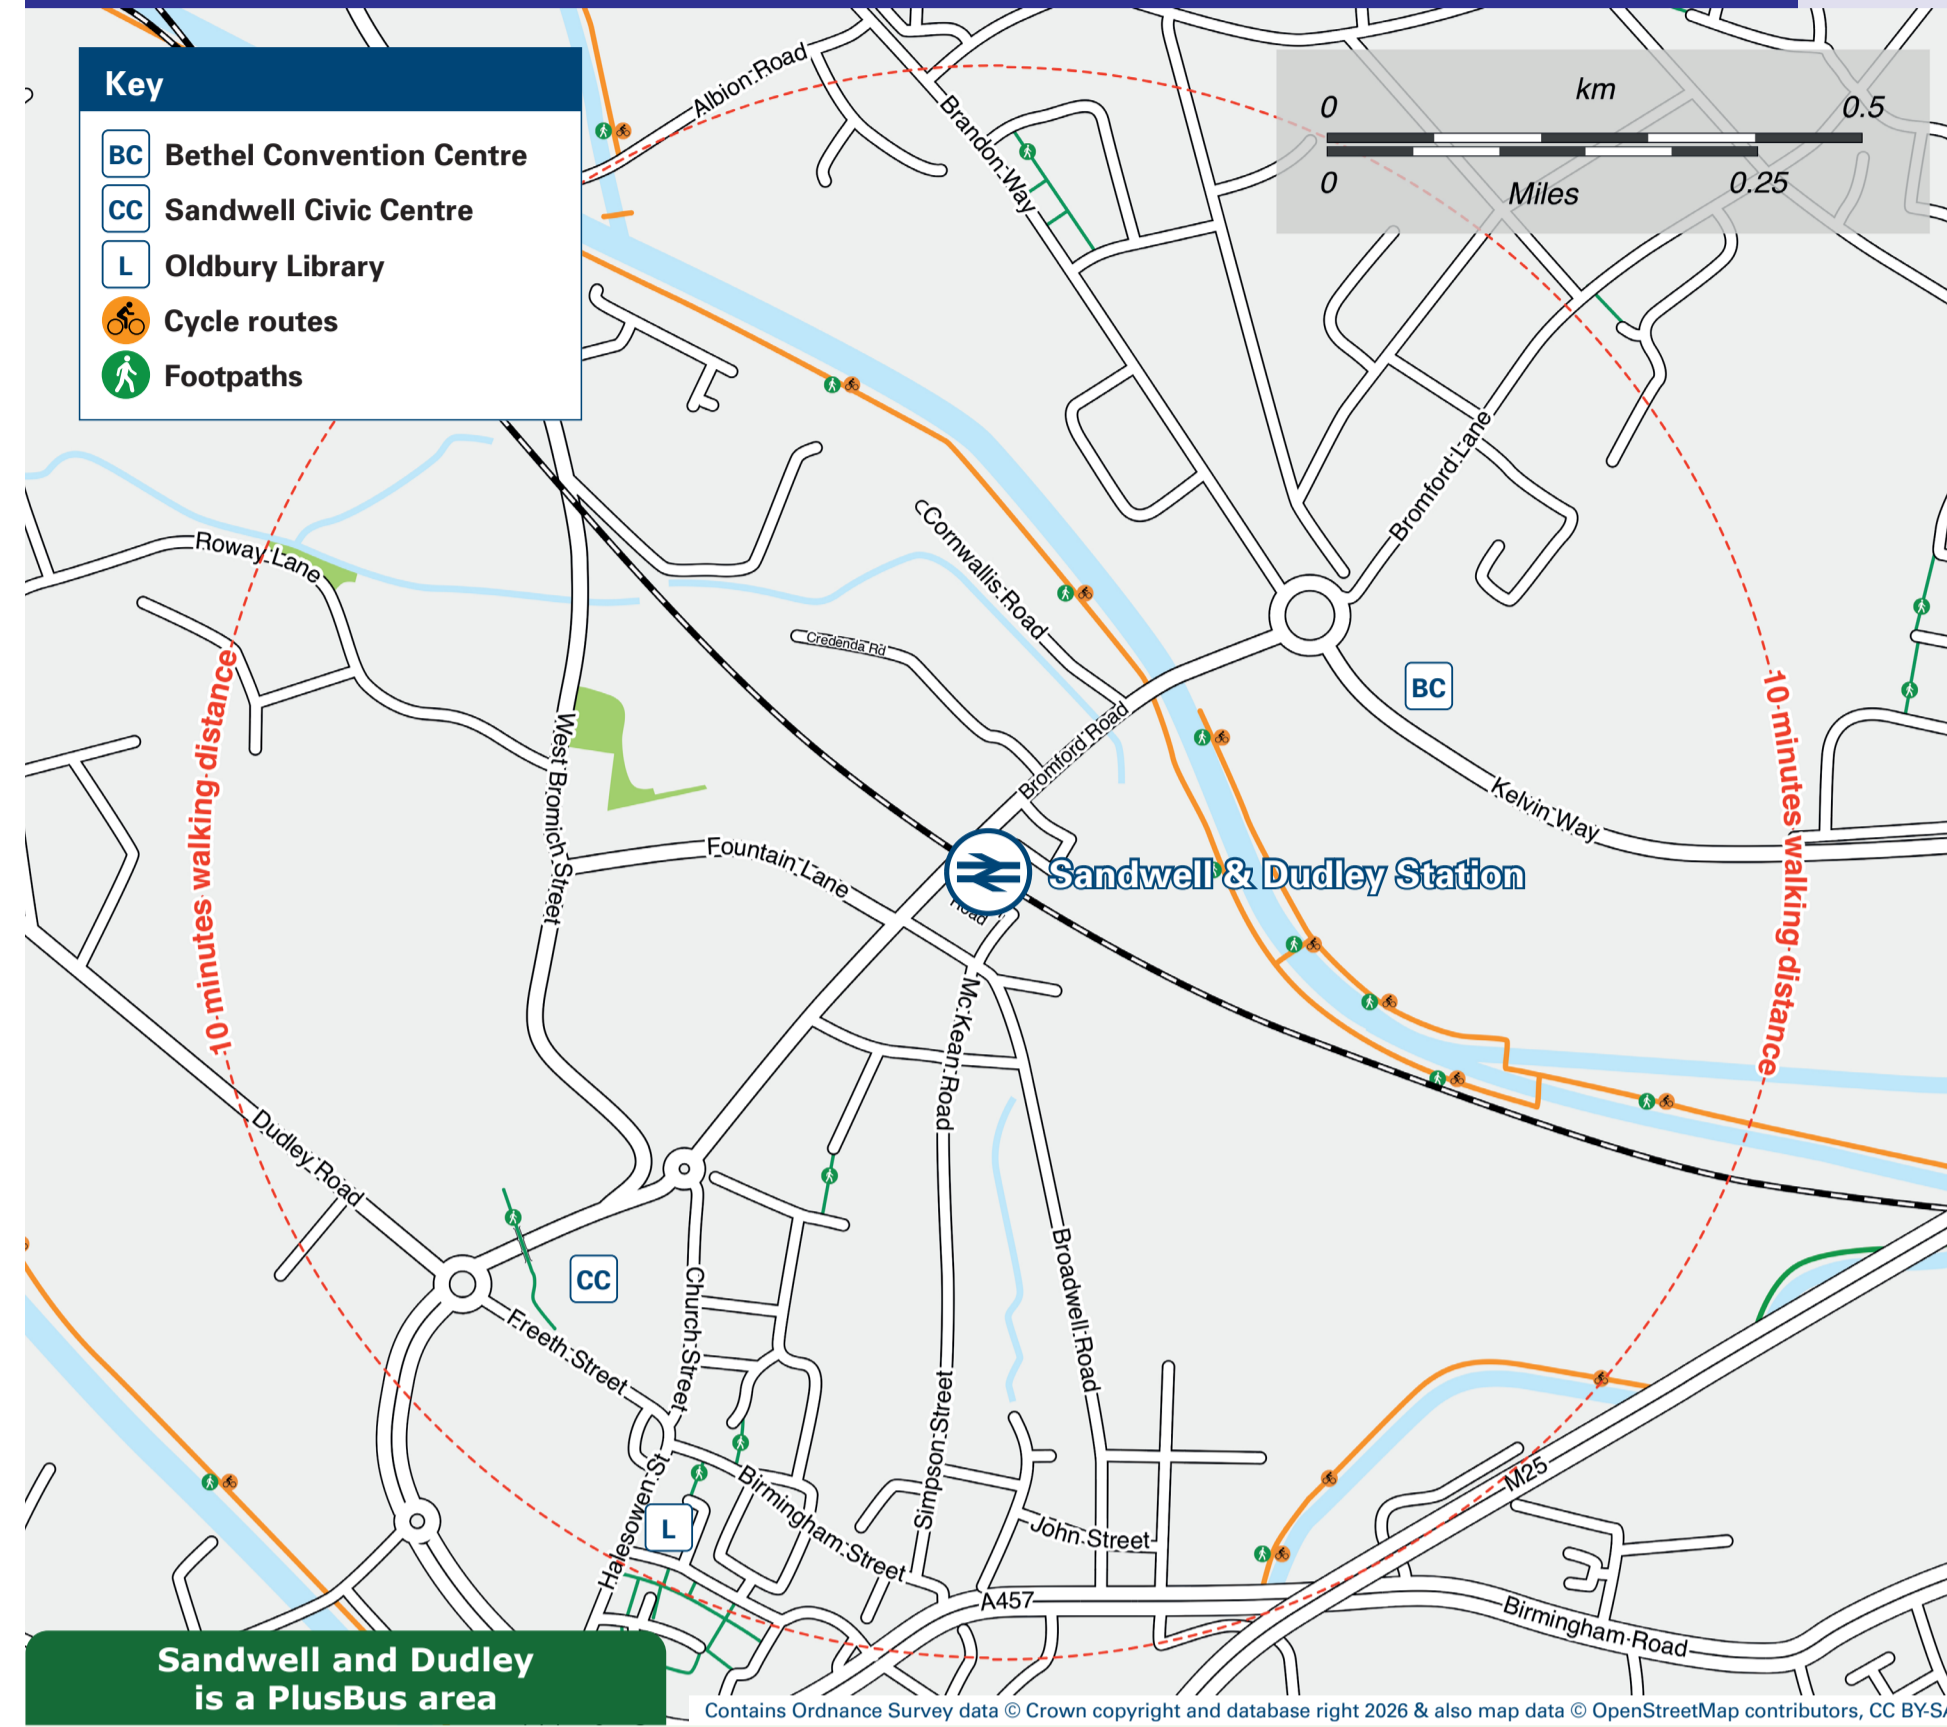

Onward Travel Information

Sandwell & Dudley Station

Buses, Taxis and Cycle Hire

Rail replacement buses/coaches pick-up/sets-down on McKean Road (by the rear station exit).

Local area map

Add **PlusBus** to your train ticket—now available on eTicket from leading rail ticketing apps—for unlimited bus travel in the **PlusBus** zone in your destination town or city. Visit [plusbus.info](https://www.plusbus.info)

Main destinations by bus

(Data correct at May 2026)

DESTINATION	BUS ROUTES	BUS STOP	DESTINATION	BUS ROUTES	BUS STOP	DESTINATION	BUS ROUTES	BUS STOP
● Blackheath	3, 3A, 4, 4H, 4M	OP	● Oldbury Interchange Bus Station*	3, 3A, 4, 4H, 4M	OP	● Stone Cross	4, 4H, 4M	ON
● Brickhouse Farm	3, 4M	OP	● Old Hill	3, 4M	OP	● Tame Bridge Parkway Railway Station	4, 4H, 4M	ON
● Caldmore	4, 4H, 4M	ON	● Palfrey	4, 4H, 4M	ON	● Walsall	4, 4H, 4M	ON
● Coombeswood	4H	OP	● Portway	3, 3A	OP	● West Bromwich (Bus Station)+	3, 3A, 4, 4H, 4M	ON
● Cradley Heath Interchange	4M	OP	● Quarry Bank	4M	OP	● Whiteheath Gate	4, 4H, 4M	OP
● Fullbrook	4, 4H, 4M	ON	● Rounds Green	3, 3A	OP			
● Halesowen	4H	OP	● Rowley Regis (Church)	3, 3A	OP			
● Hayley Green	4H	OP	● Rowley Regis Hospital	4M	OP			
● Lion Farm	3, 3A	OP	● Saltwells	3	OP			
● Merry Hill (Bus Station)	3, 4M	OP	● Sandwell General Hospital	4, 4H, 4M	ON			

NOTES

- **PlusBus** destination, please see below for details. Bus routes 3, 3A, 4, 4H and 4M run daily services. For bus times and days of operation please contact tfwm (www.tfwm/check/timetable), or Traveline (on www.traveline.info or call: 0871 200 22 33)
- * Bus connections to the surrounding areas of Oldbury from the Interchange Bus Station.
- + Bus & Tram connections to surrounding areas of West Bromwich from Bus Station and Midland Metro Tram Stop.
- Bike Hire West Midlands Cycle Hire wmcyclehire.co.uk for more information