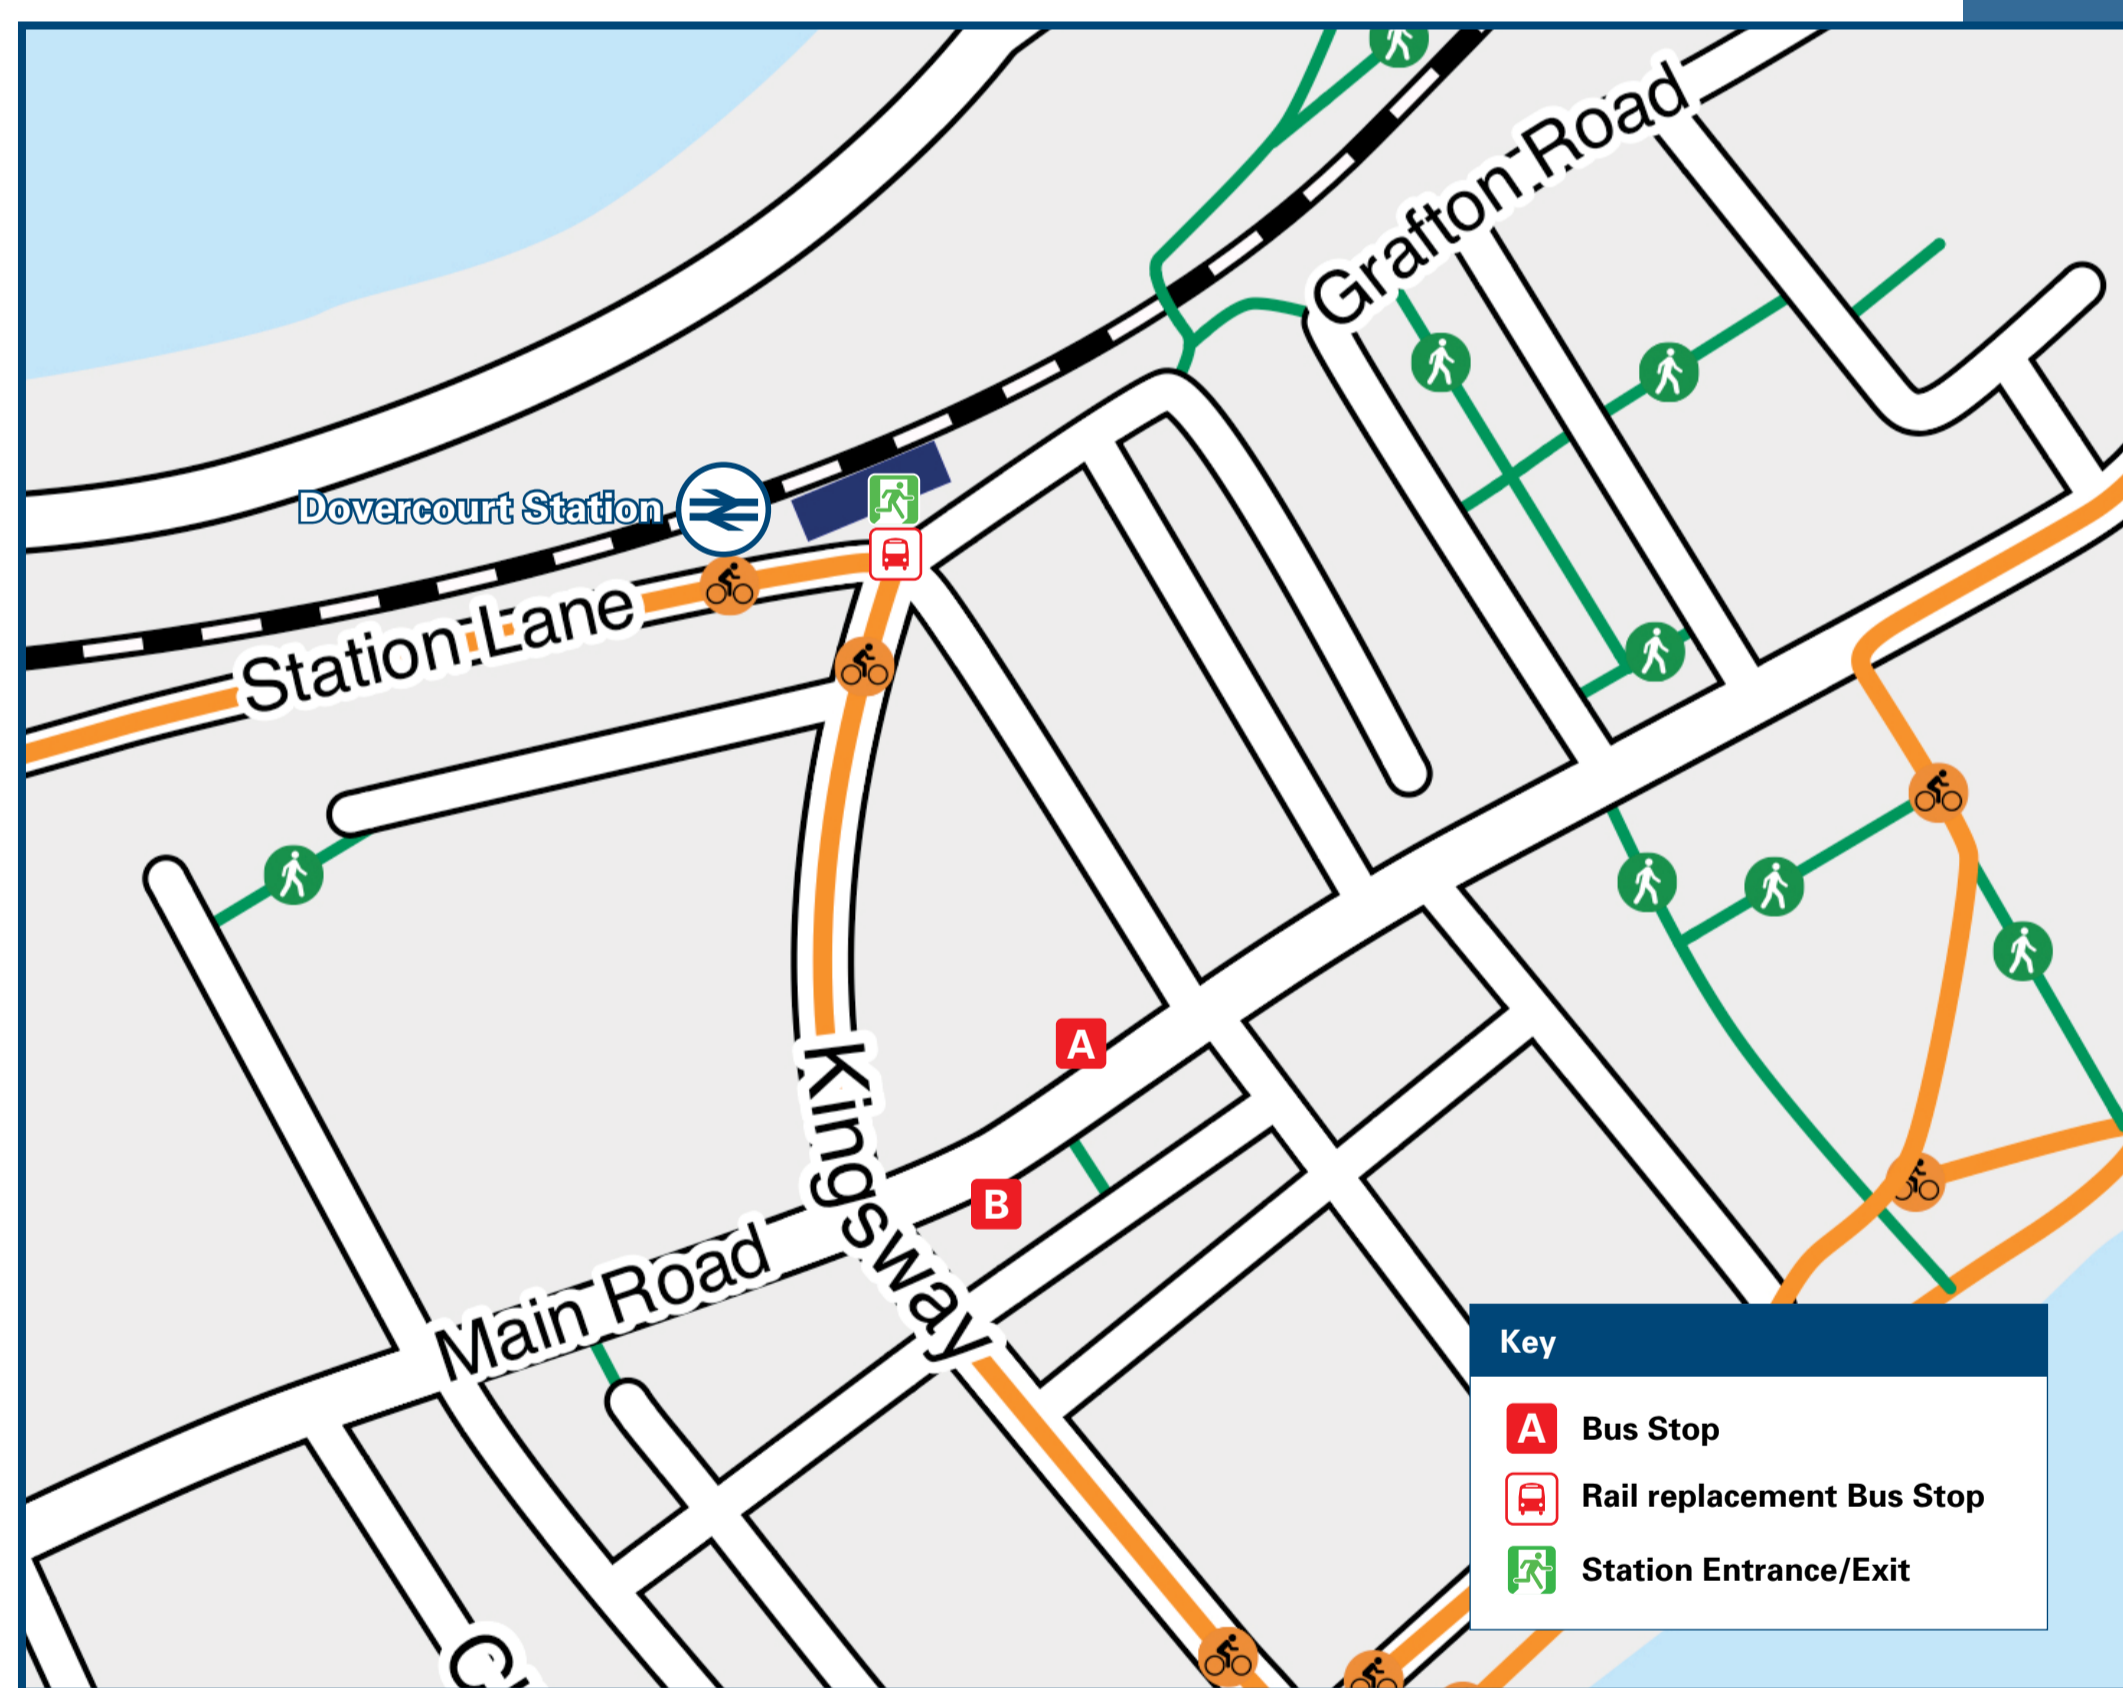

Dovercourt Station

Onward Travel Information

Local area map

Buses

Rail replacement transport stop outside the front of the station.

Main destinations by bus

(Data correct at July 2024)

DESTINATION	BUS ROUTES	BUS STOP
Beaumont	3	B
Bradfield (& Bradfield Heath)	102, 104	B
Clacton	3	B
Dovercourt (Hospital)	22, 102, 104	B
Dovercourt (The Vineway Estate)	22	B
Great Oakley	3, 102, 104	B
Harwich	3, 22, 102, 104	A
Lawford	102, 104	B
Little Oakley	3, 102, 104	B
Manningtree	102, 104	B
Mistley	102, 104	B
Parkeston (Una Road/Morrisons)	22, 102	B
Ramsey (Church)	102	B
Thorpe-le-Soken (Village & Station)	3	B
Upper Dovercourt (Ainger Road)	3, 22, 102, 104	B
Upper Dovercourt (Long Meadows Estate)	104	B
Wix	102, 104	B