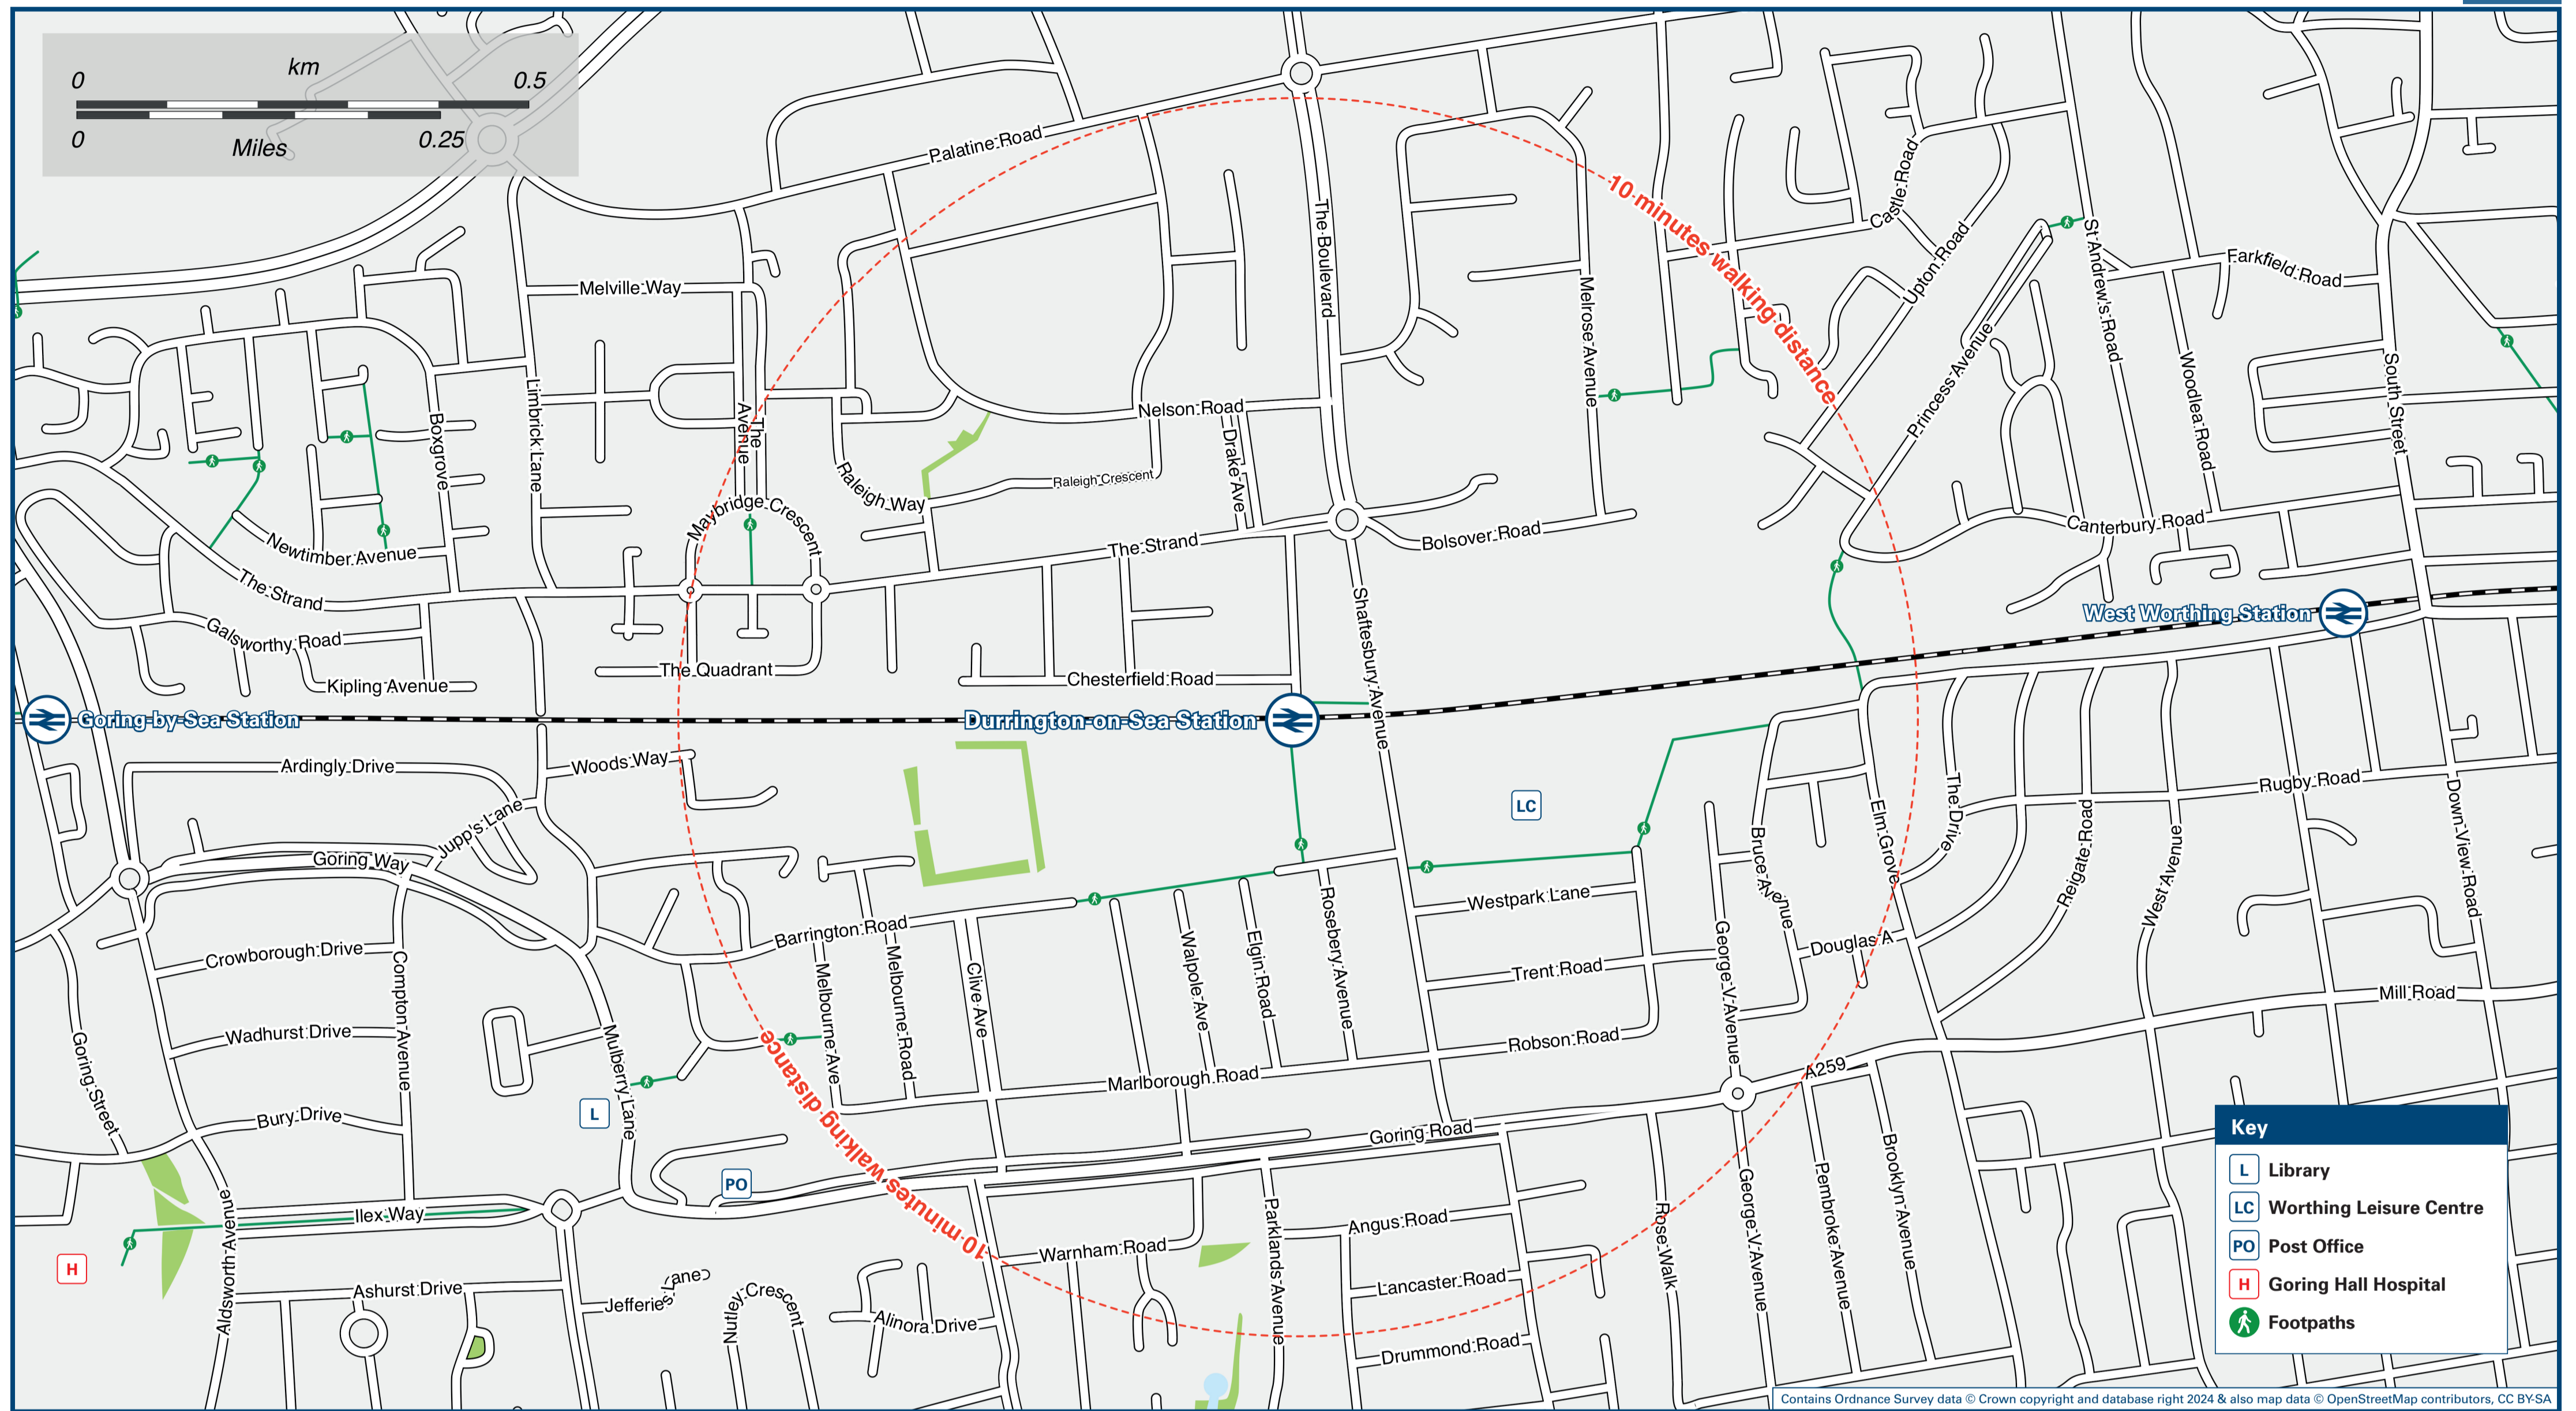

Durrington-On-Sea Station

Onward Travel Information

Local area map

Buses

Main destinations by bus

(Data correct at May 2024)

DESTINATION	BUS ROUTES	BUS STOP
Angmering	9	B
Arundel	9	B
Durrington (Carisbrooke Drive)	Pulse*	C
Durrington (Tesco Superstore)	Pulse*	C
	10	B
East Worthing	Pulse*	D
Holbush Centre Shops	9	A
Lancing (Crabtree Parade)	Pulse*	D
Lancing Station	9	A
Littlehampton (Beaumont Park)	Pulse*	D
Littlehampton (Town Centre)	9	B
Rustington	9	B
Shoreham-by-Sea	9	A
Sompting	Pulse*	D
Southlands Hospital	9	A
Tarring	10	A
West Worthing	9, 10	A
	Pulse*	D
Worthing Hospital	9	A
Worthing (Town Centre)	9, 10	A
	Pulse*	D

Notes

- Bus routes 9 and 10 run Mondays to Saturdays only. No Sunday service.
- For bus times and other bus enquiries, please contact Traveline on www.traveline.info, or call 0871 200 22 33 or contact Stagecoach South on www.stagecoachbus.com or call 0345 121 0190.
- Direct trains operate to this destination to this Station.
- Change trains at Ford for this destination.
- * Bus route "Pulse" runs daily, including Sundays and Bank Holidays.

Arrow Taxi
01903 212 121

A & A Cars
01903 201 201

Worthing Taxi
07707 757 708

Further information about all onward travel

Local Cycle Info adur-worthing.gov.uk For more information about cycle routes.	National Cycle Info sustrans.org.uk Sustrans is the UK's leading sustainable transport charity.	Bus Times See timetable displays at bus stops. www.traveline.info 0871 200 22 33 call cost 13p per minute plus your phone company's access charge	NextBuses Find the bus times for your stop. Search for a bus stop by entering a postcode, street & town or a stop name & town.	PlusBus plusbus.info A discount price 'bus pass' that you buy with your train ticket. It gives you unlimited bus travel around your chosen town, on participating buses.
---	---	--	--	---