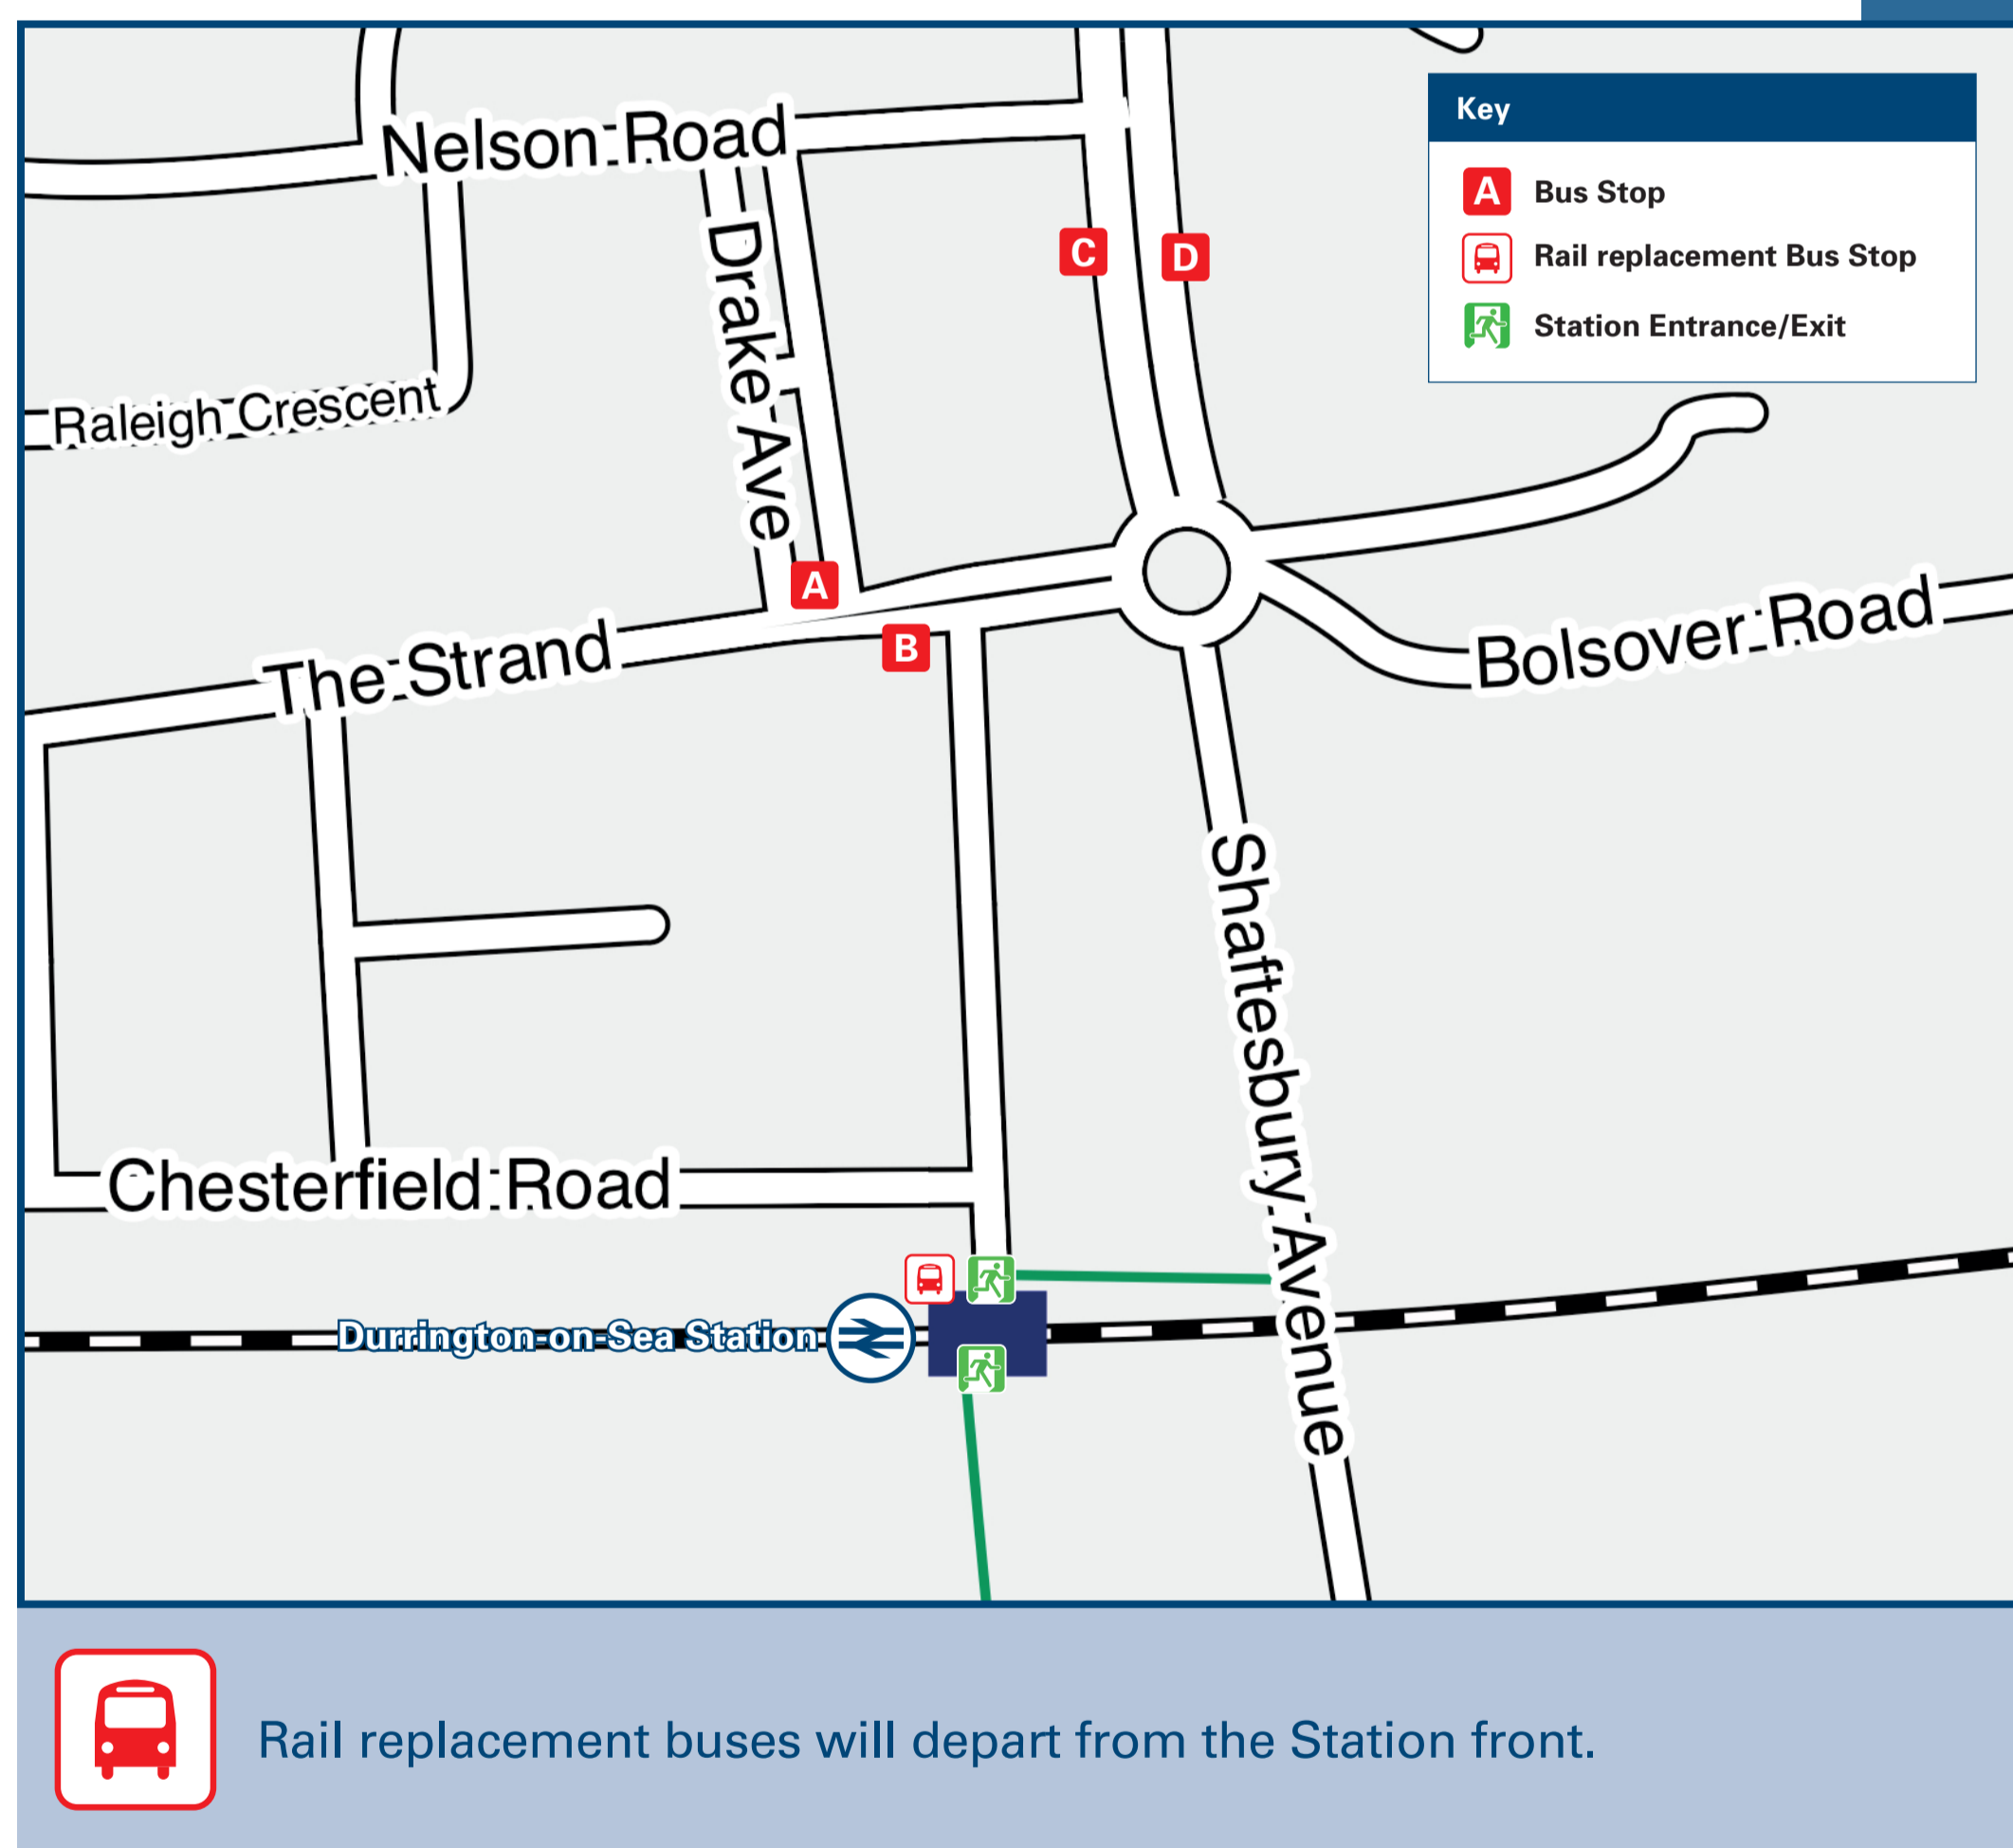

Durrington-On-Sea Station

Onward Travel Information

Local area map

Buses

Main destinations by bus

(Data correct at May 2024)

DESTINATION	BUS ROUTES	BUS STOP
Angmering	9	B
Arundel	9	B
Durrington (Carisbrooke Drive)	Pulse*	C
Durrington (Tesco Superstore)	Pulse*	C
	10	B
East Worthing	Pulse*	D
Holbush Centre Shops	9	A
Lancing (Crabtree Parade)	Pulse*	D
Lancing Station	9	A
Littlehampton (Beaumont Park)	Pulse*	D
Littlehampton (Town Centre)	9	B
Rustington	9	B
Shoreham-by-Sea	9	A
Sompting	Pulse*	D
Southlands Hospital	9	A
Tarring	10	A
West Worthing	9, 10	A
	Pulse*	D
Worthing Hospital	9	A
Worthing (Town Centre)	9, 10	A
	Pulse*	D