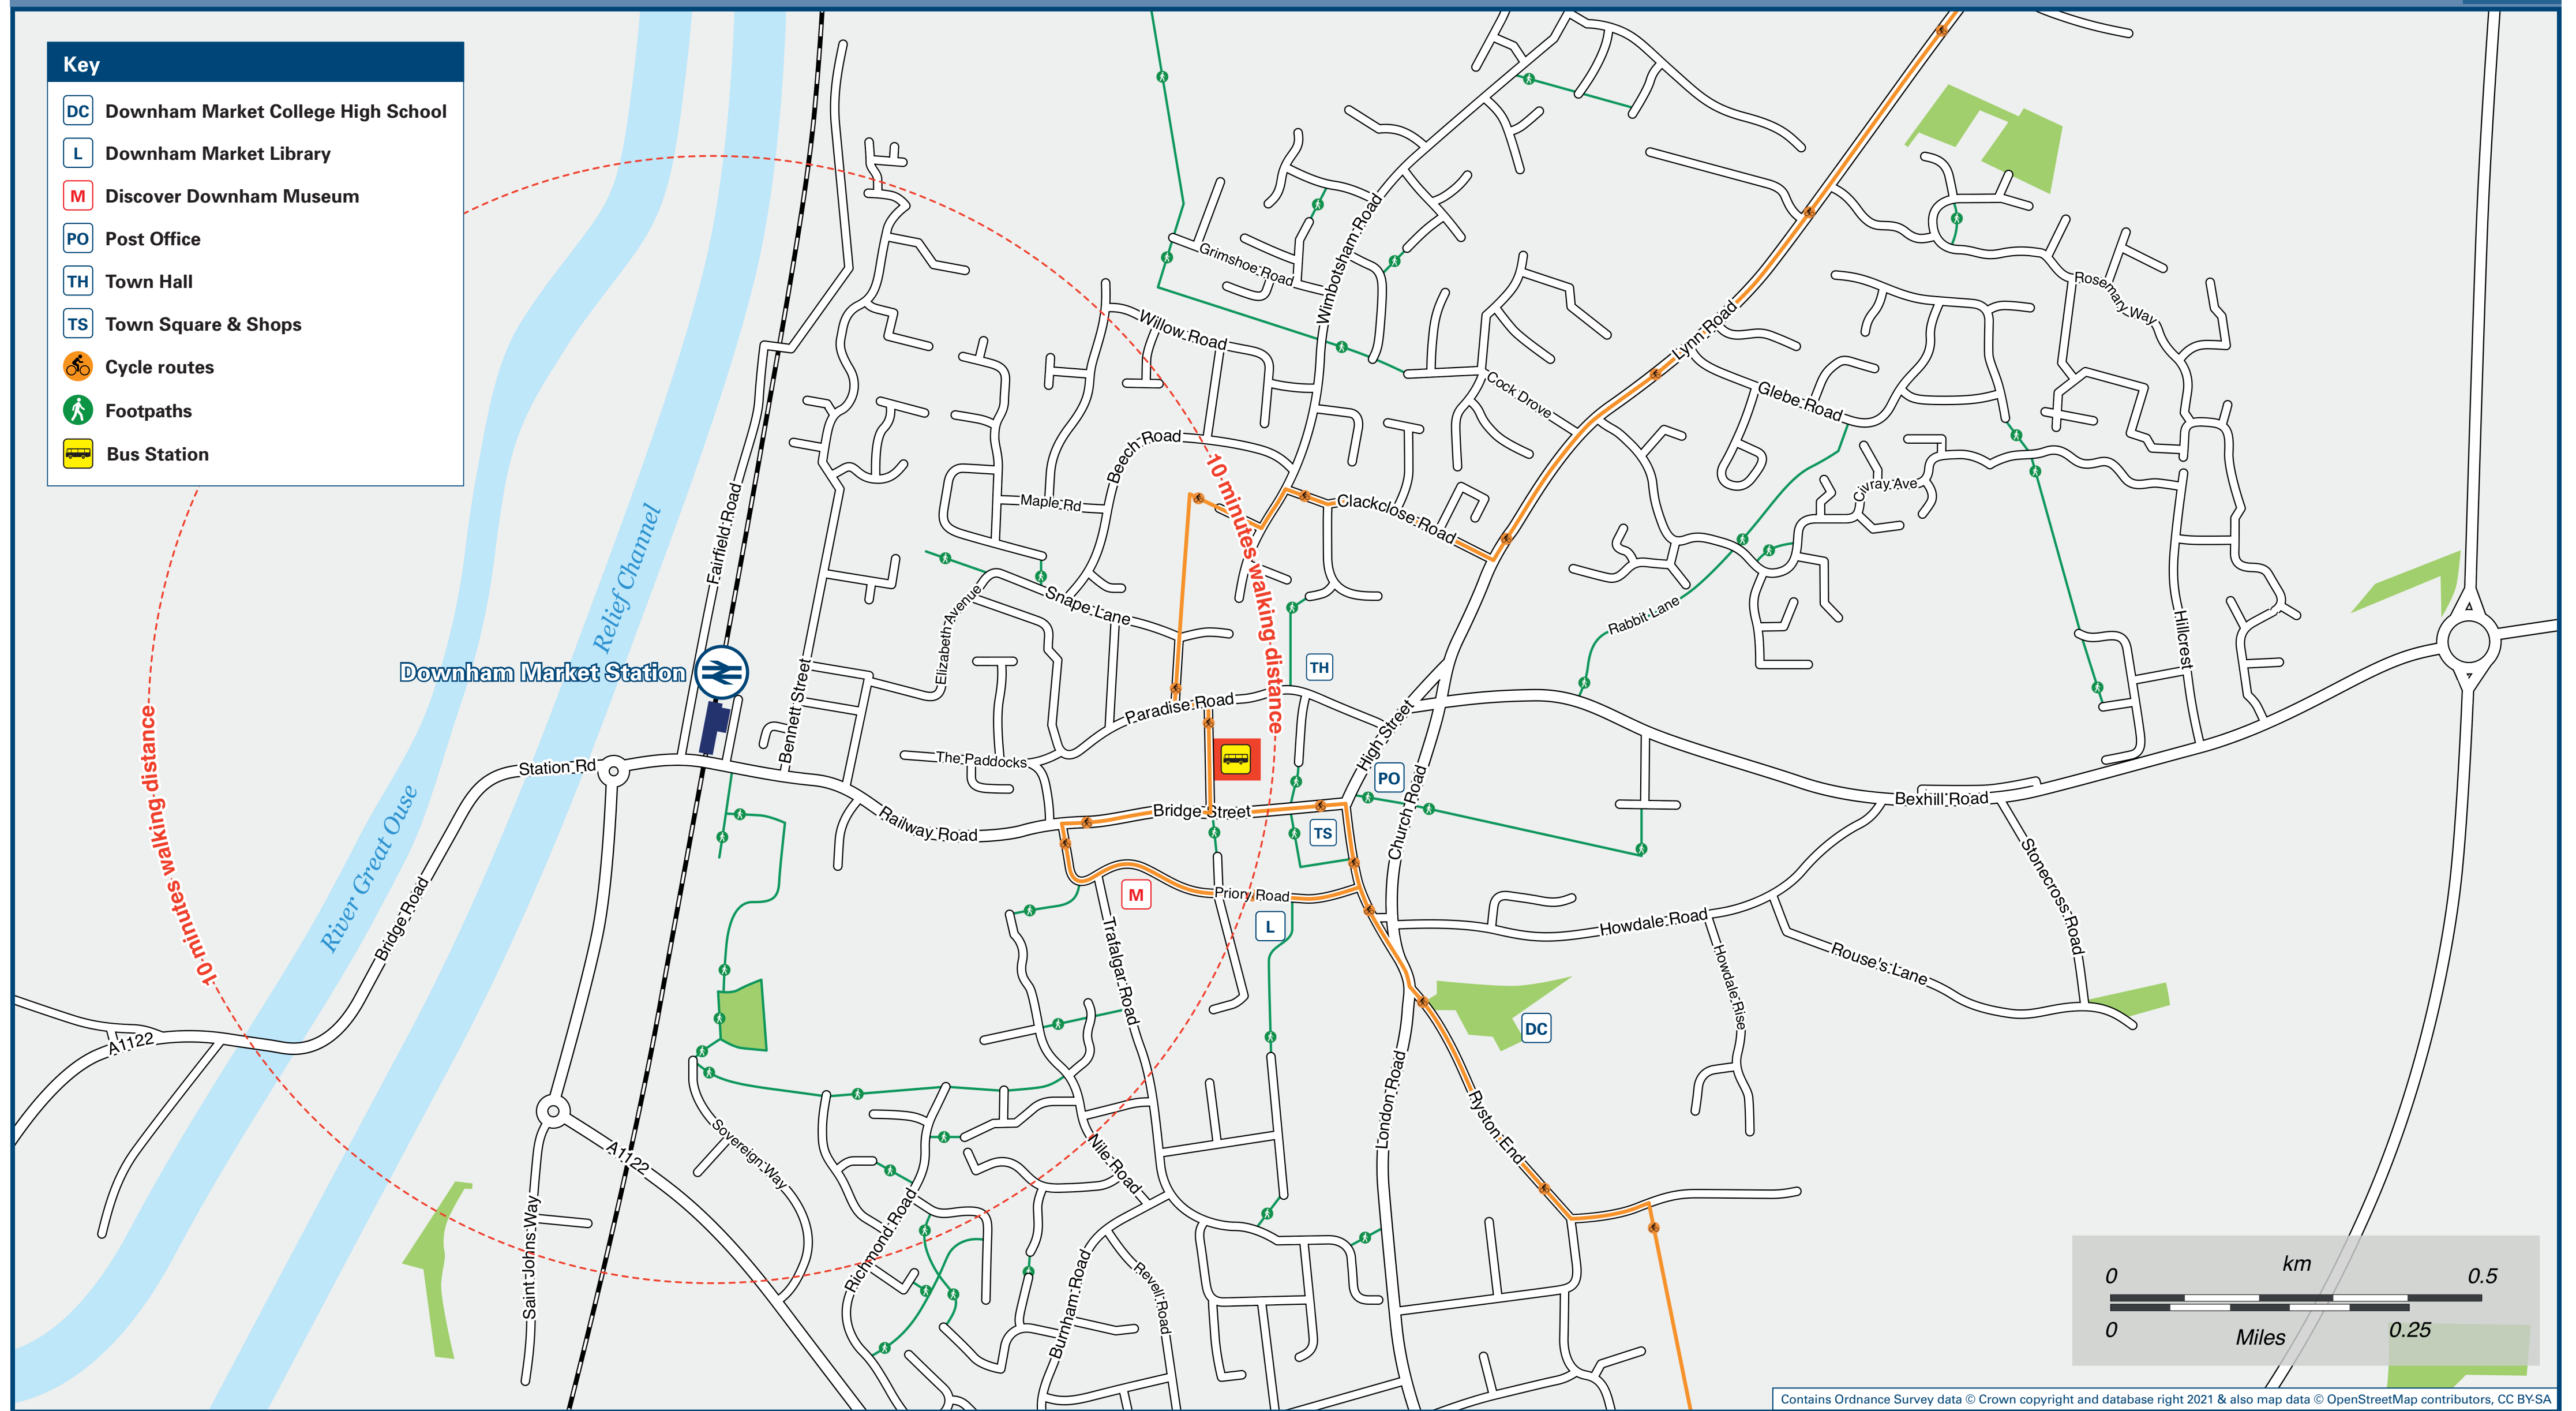

# Downham Market Station

# Onward Travel Information

## Local area map

## Main destinations by bus

(Data correct at May 2023)

DESTINATION	BUS ROUTES	BUS STOP
Denver	37	Bus Station
Downham Market Town Centre	5 minutes walk from this station (see maps)	
Hilgay	61*	A Bus Station
King's Lynn	37, 47*	Bus Station
Nordelph	61*	B Bus Station
Setchey	37	Bus Station
Southery	37	Bus Station
Stowbridge	47*	Bus Station
Ten Mile Bank	37	Bus Station
Three Holes	61*	B Bus Station
Tottenham	37	Bus Station
West Winch	37	Bus Station
Wiggenhall St Mary Magdalen	47*	Bus Station
Wimbotsham	37, 47*	Bus Station