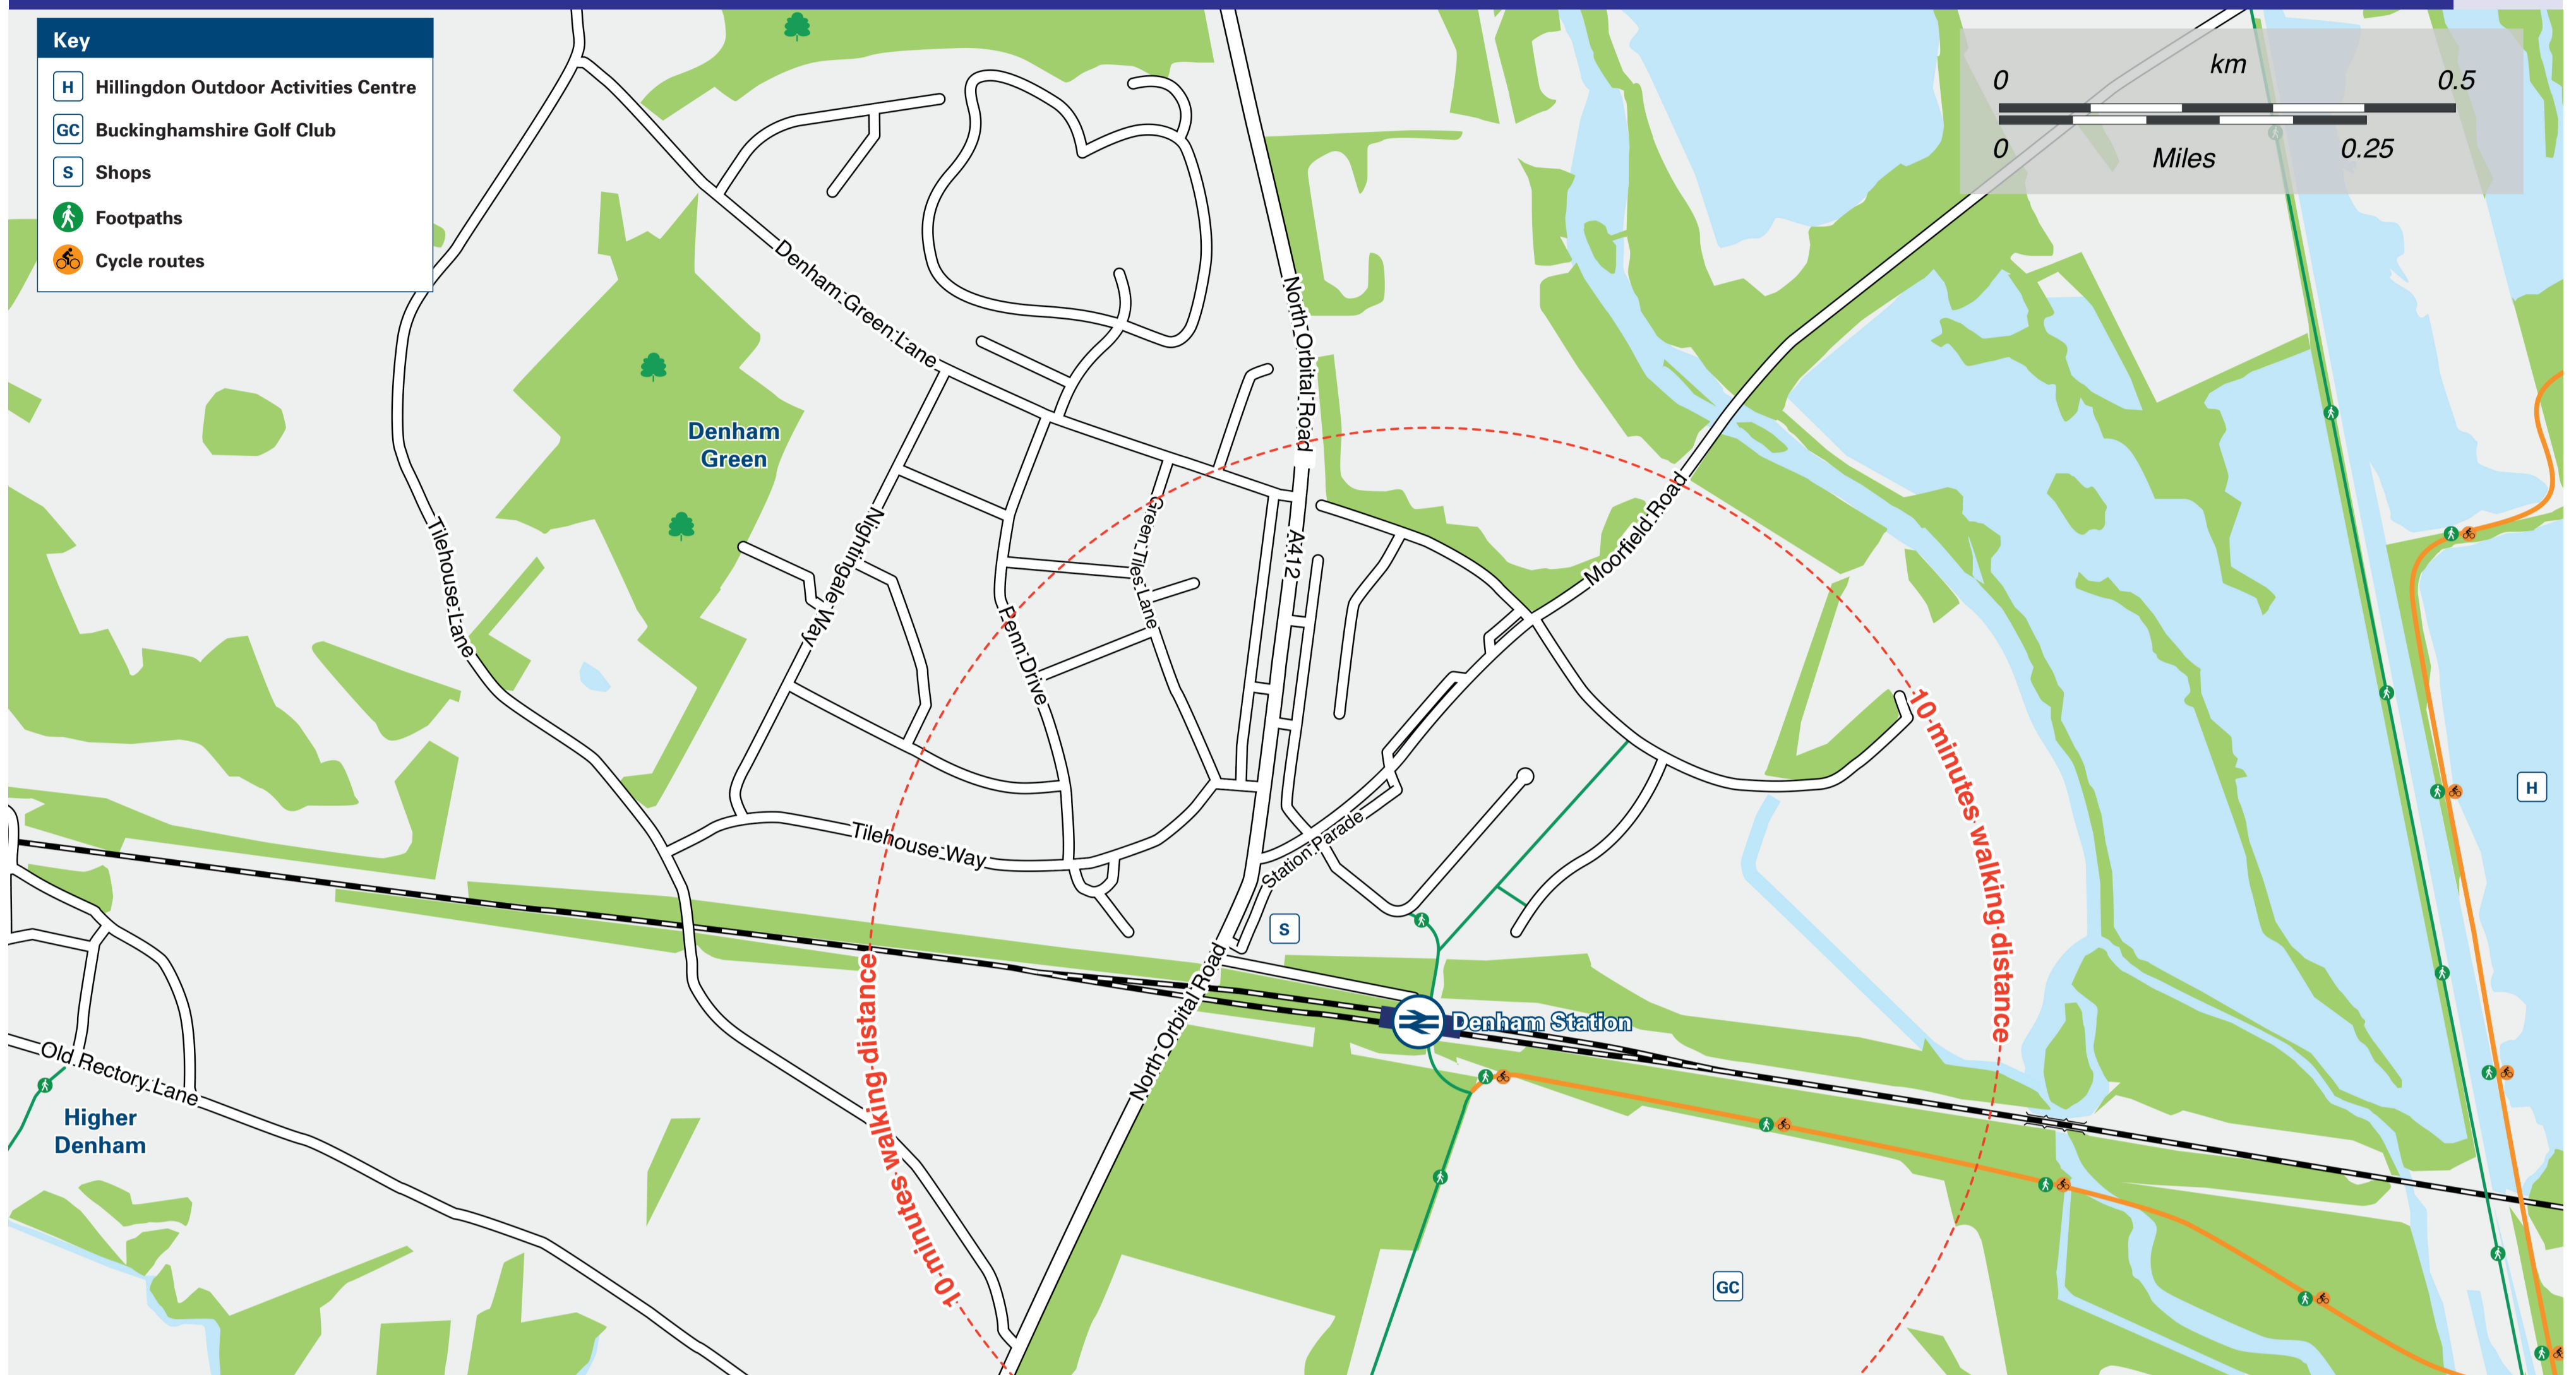

Onward Travel Information

Denham Station

Local area map

Buses and Taxis

Rail replacement bus services depart at the station entrance.

Main destinations by bus

(Data correct at March 2026)

DESTINATION	BUS ROUTES	BUS STOP
Batchworth Heath	331	B
Bricket Wood	724, 725	C
Chiswell Green	724, 725	C
Croxley Green	724, 725	C
Denham (Springbridge Nurseries)	331, 581#, 724, 725	A
Garston	724, 725	C
Harefield	331	B
Heathrow Airport (Central Bus Station)	724, 725	A
Hillingdon Heath (for Hillingdon Hospital)	724, 725	A
Maple Cross	724, 725	C
Mount Vernon Hospital	331	B
New Denham	331, 581#	A
Northwood	331	B
Rickmansworth	724, 725	C
Ruislip	331	B
Ruislip Common	331	B
St Albans	724, 725	C
South Harefield	331	B
Uxbridge	331, 581#, 724, 725	A
Watford (Town Centre)	724, 725	C
Watford Junction Station	724, 725	C