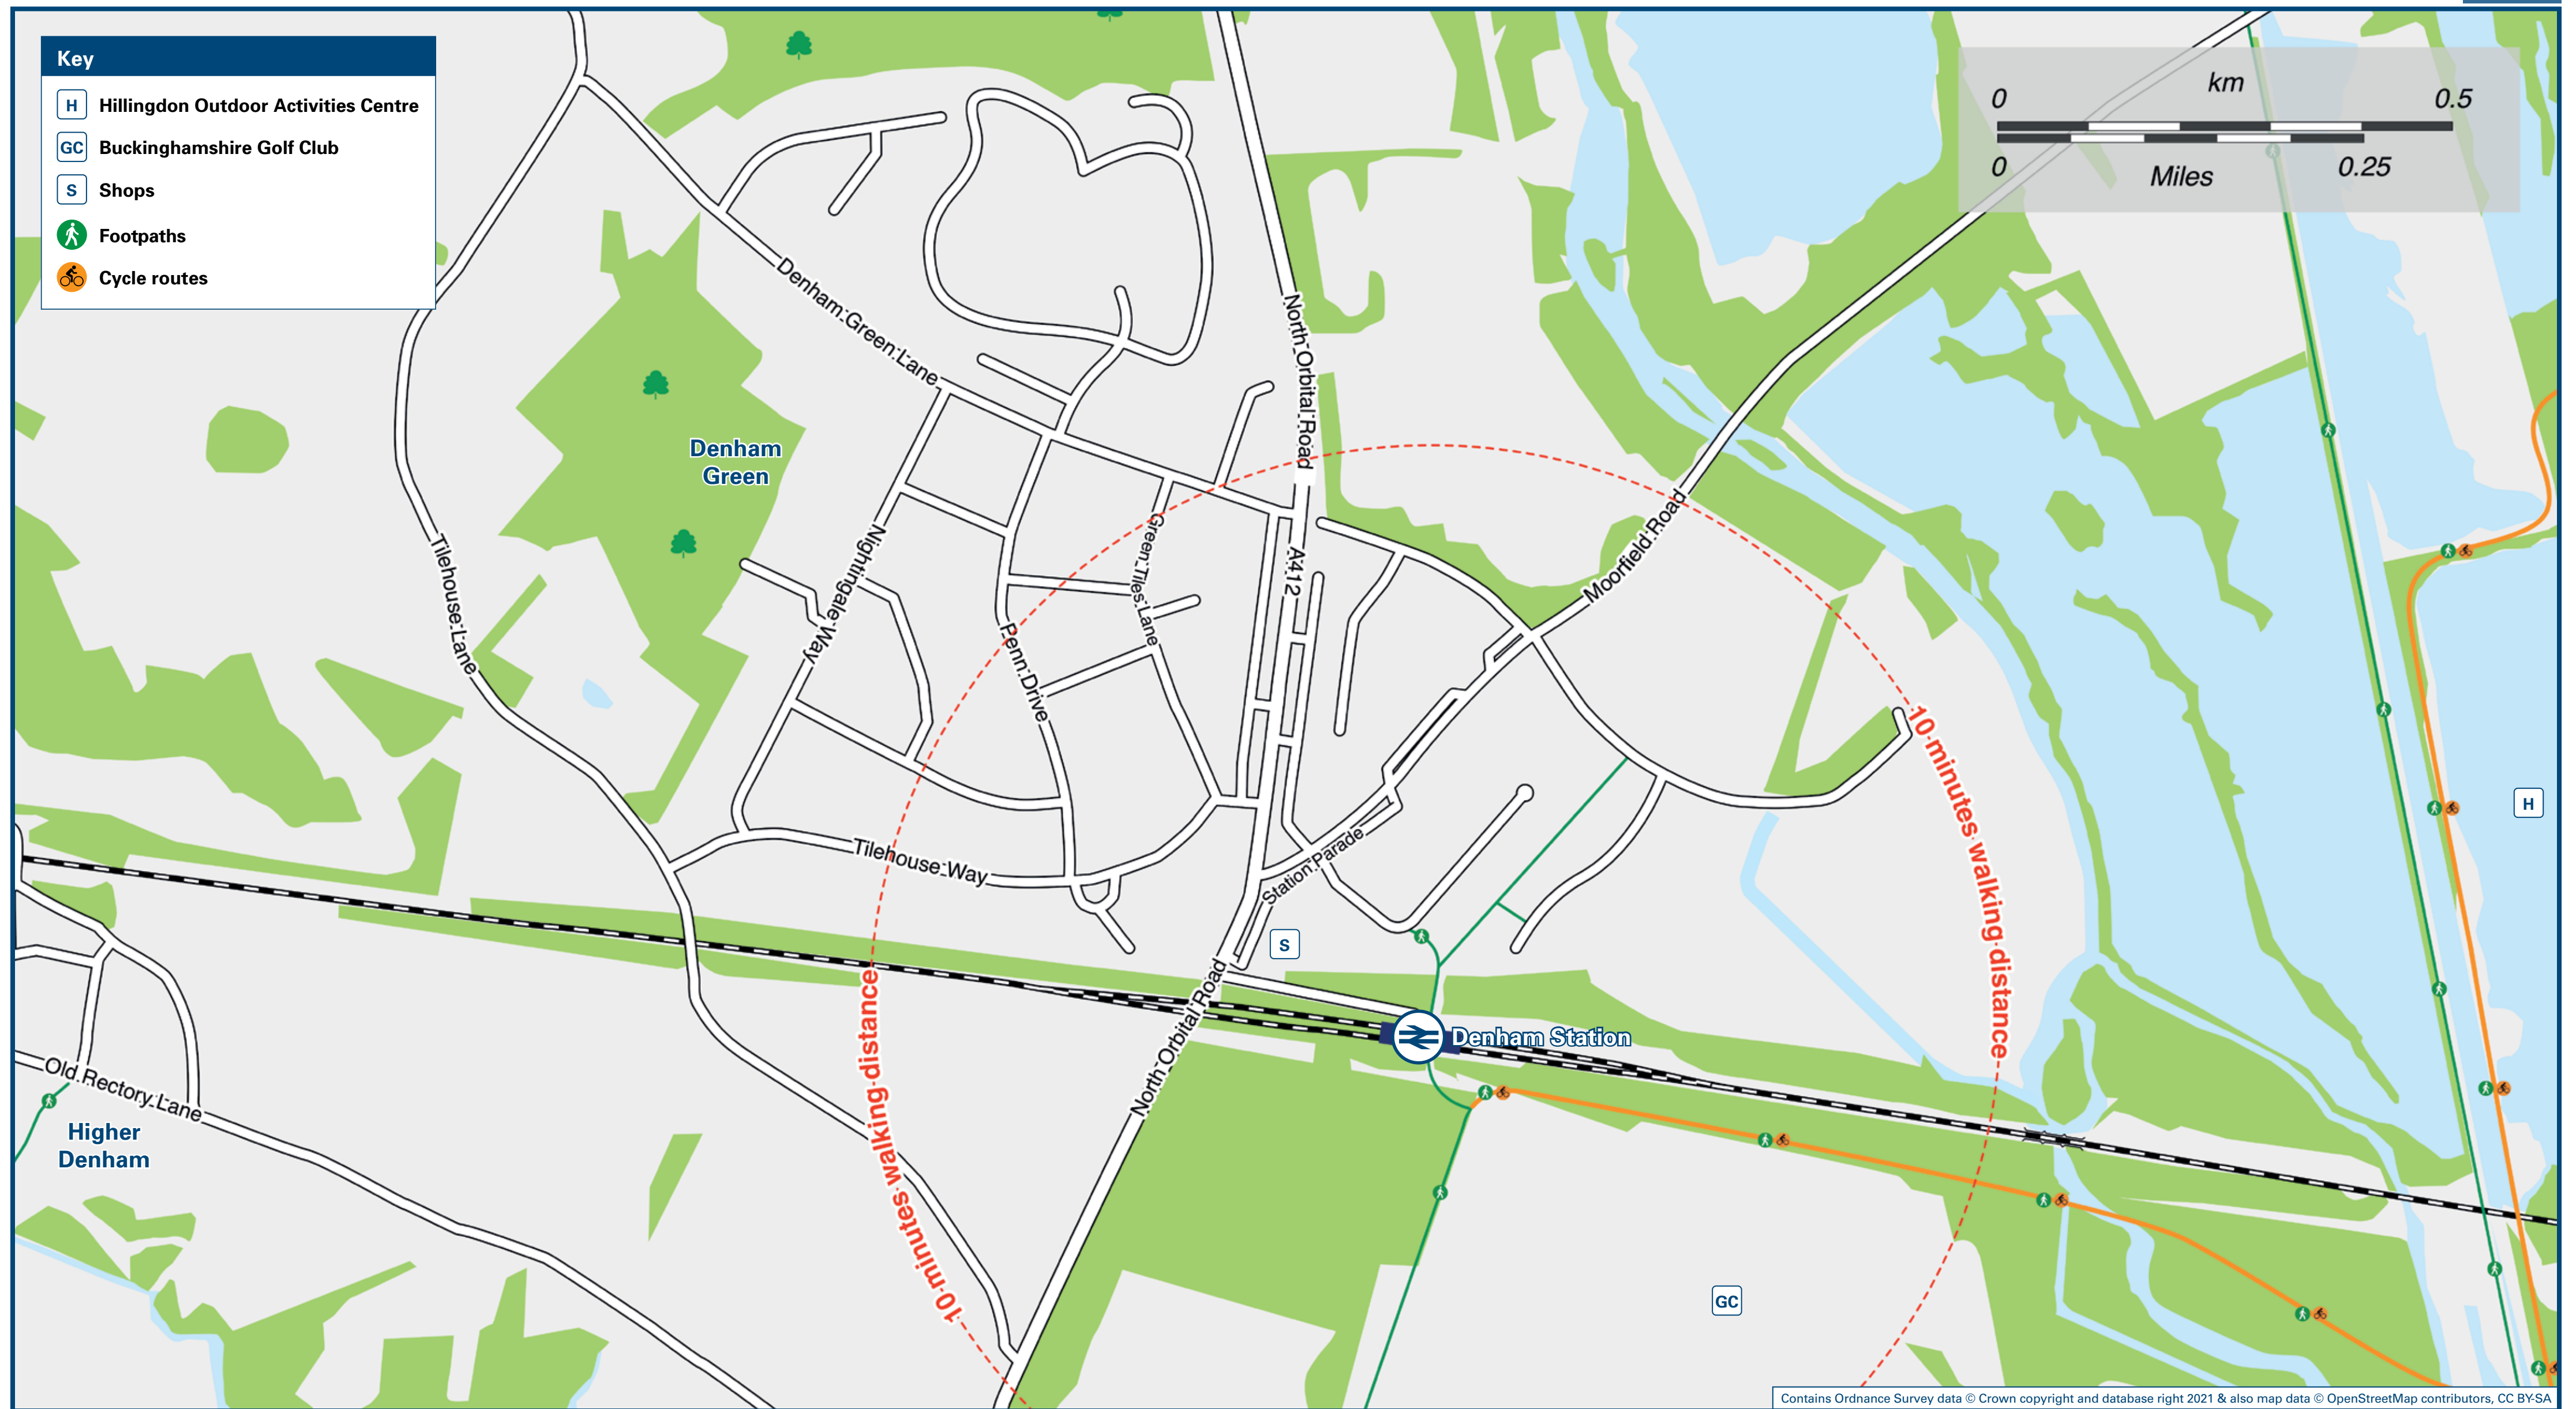

Denham Station

Onward Travel Information

Local area map