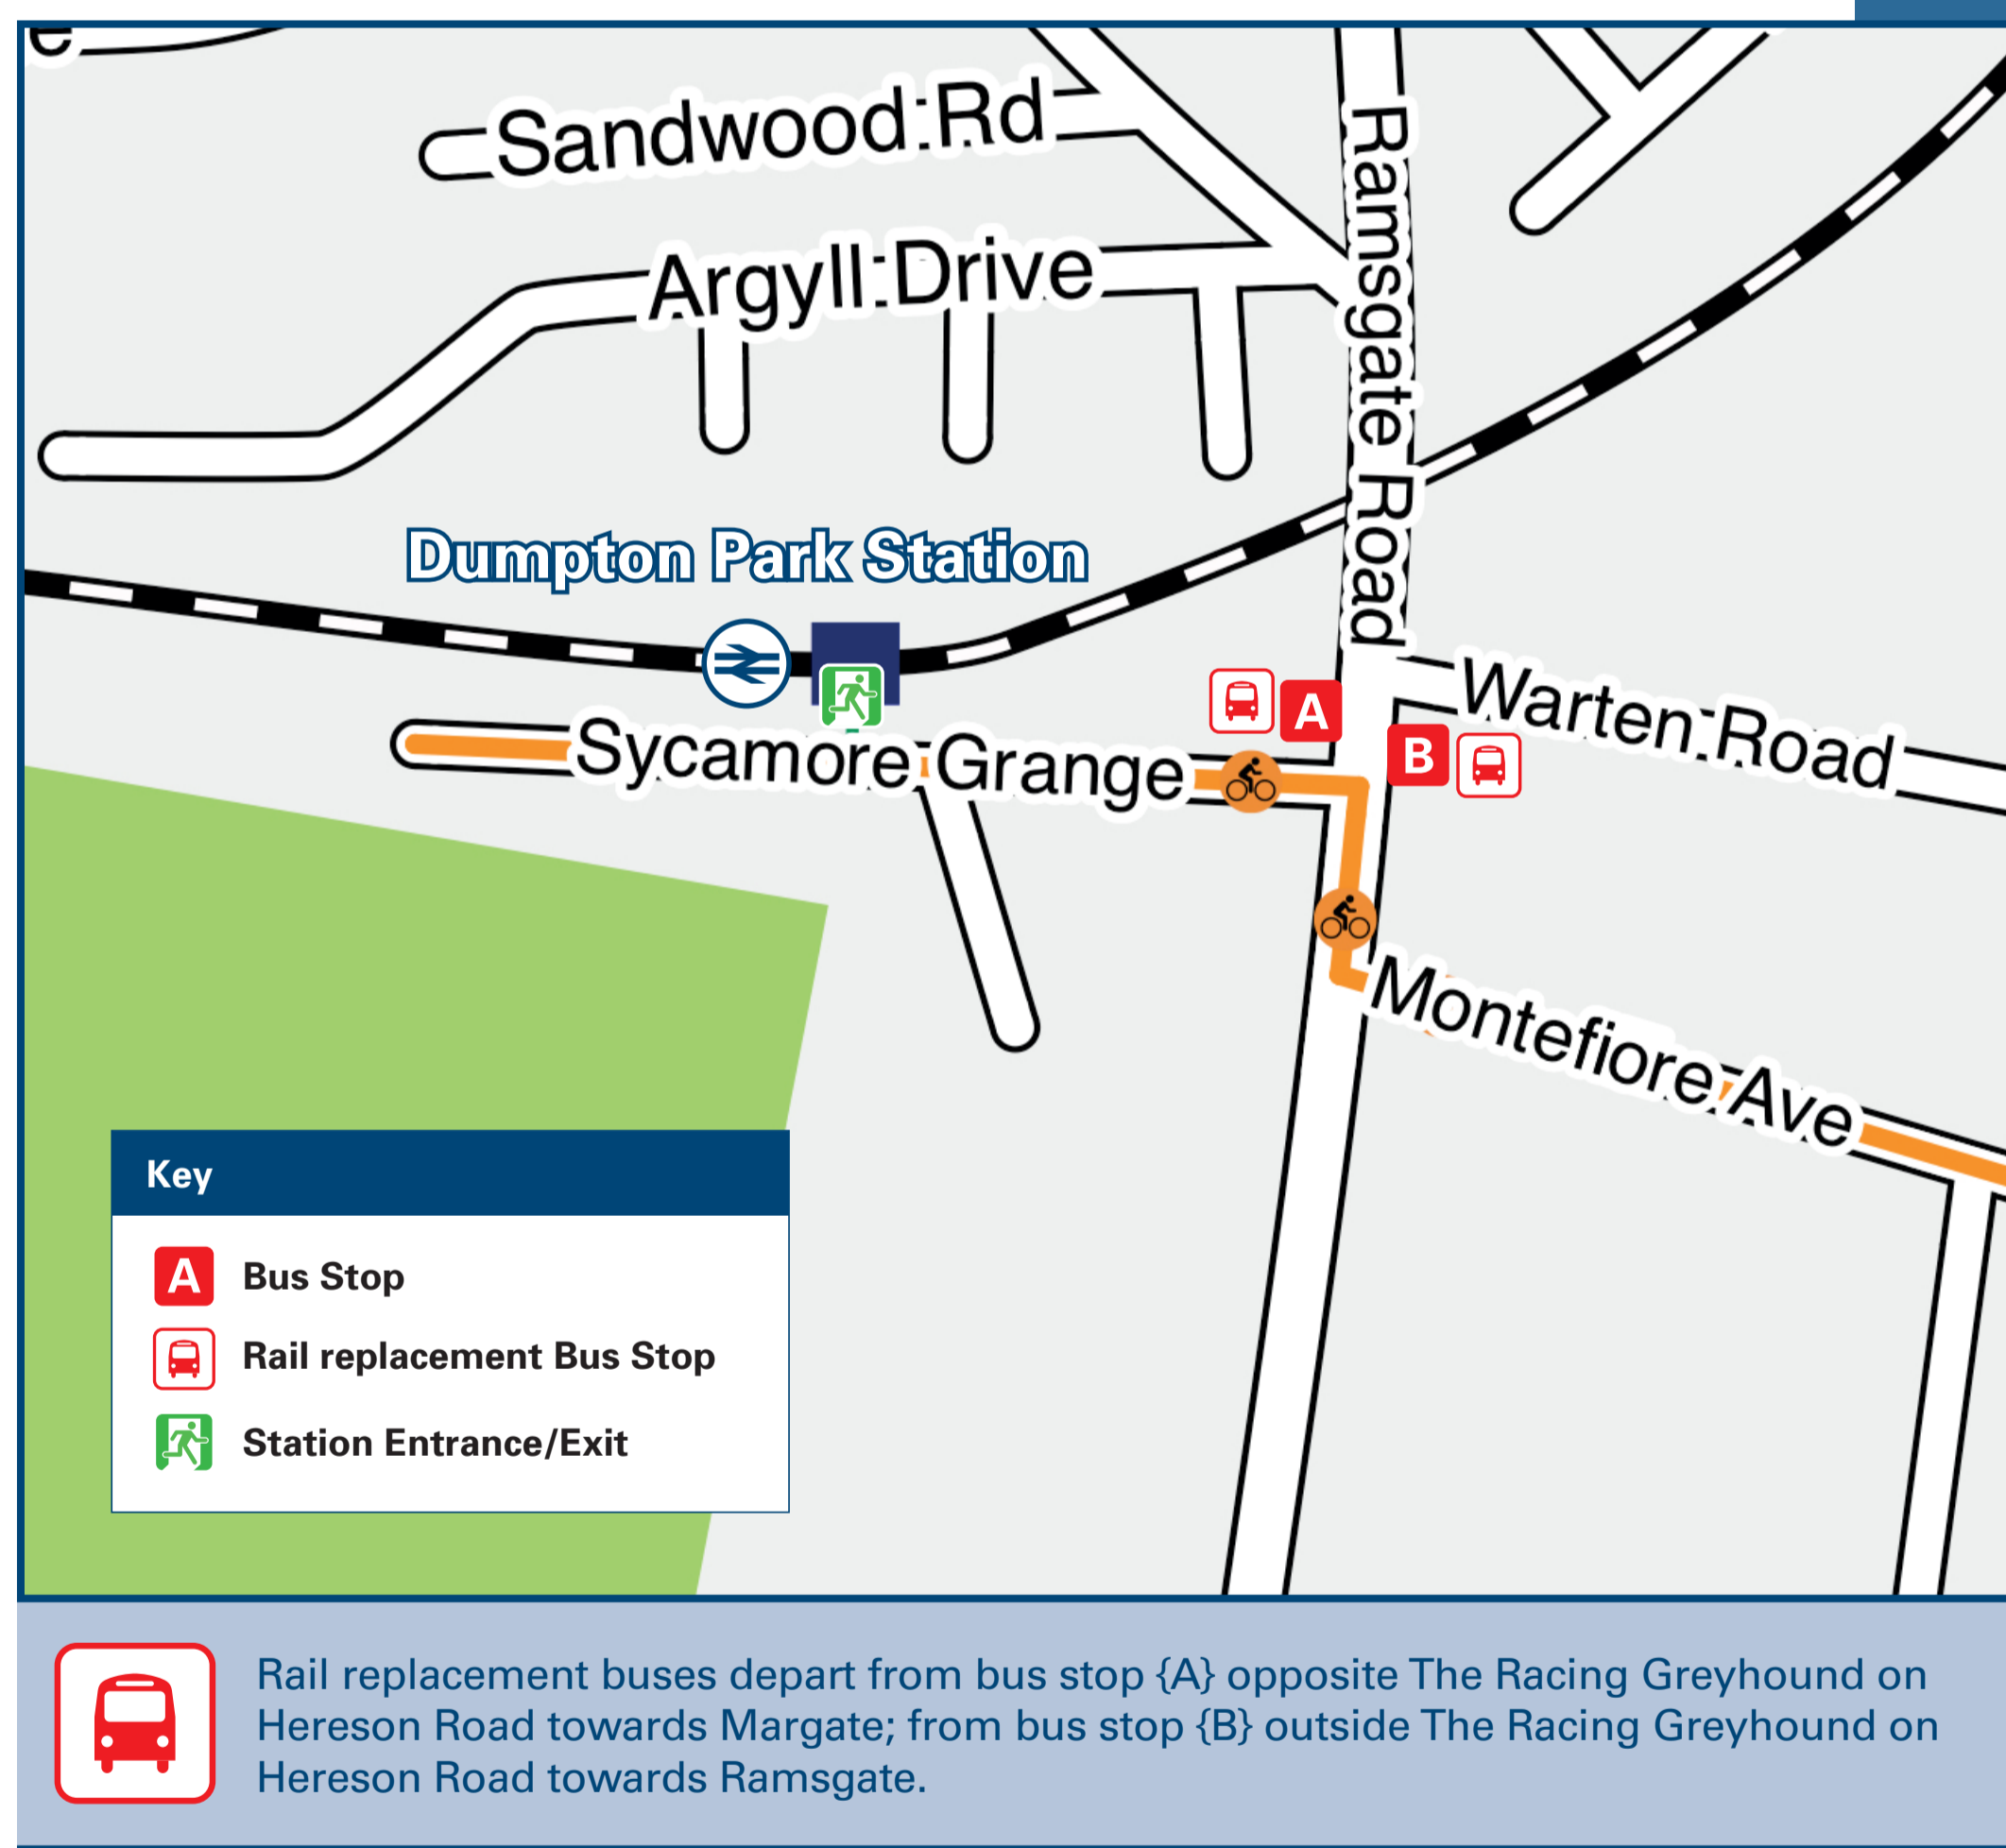

Buses

Main destinations by bus

(Data correct at July 2024)

DESTINATION	BUS ROUTES	BUS STOP
Acol	48	B
Birchington-on-Sea (Quex Park)	48	B
Birchington-on-Sea (Railway Station)	48	B
Birchington-on-Sea (The Square)	48	B
Broadstairs (Railway Station)	9X*, 45, Loop	A
Broadstairs College (East Kent College)	9X*, Loop	A
Cliftonville	Loop	A
Manna Hutte	48	B
Manston (Church)	48	B
Margate (QEQM Hospital, Main Entrance)	Loop	B
Margate (Town Centre, Cecil Street)	Loop	B
Nethercourt Circus (Canterbury Road)	9X*, 45, 48	B
Newington	48, Loop	B
Northdown Park	Loop	A
Ramsgate (Railway Station)	48, Loop	B
Ramsgate (Town Centre)	9X*, 45, 48, Loop	B
Sandwich	45	B
St Lawrence (Ellington School)	9X*, 48	B
St Peters	9X*, Loop	A
Westwood Cross Shopping Centre	Loop	B

Notes

Bus routes 45 and 48 operate Mondays to Saturdays.
Bus route Loop operates a frequent daily service.
For further information contact Stagecoach South East (for bus routes 9X, 45, 48 & Loop) www.stagecoachbus.com/help-and-contact or call 0345 241 8000 or contact TraveLine call 0871 200 22 33.
Direct or connecting trains operate to this destination from Dumpton Park station.
* Bus route 9X operates a limited service Mondays to Fridays only.

Taxis

Dumpton Park Station has no taxi rank or cab office. Advance booking is essential, please consider using the following local operators: (Inclusion of this number doesn't represent any endorsement of the taxi firm)

Central Cars
01843 888 888

Thanet Taxis
01843 333 333

Minster Taxis
01843 606 206

Further information about all onward travel

Local Cycle Info thanet.gov.uk For more information about cycle routes.	National Cycle Info sustrans.org.uk Sustrans is the UK's leading sustainable transport charity.	Bus Times See timetable displays at bus stops. www.traveline.info 0871 200 22 33 call cost 13p per minute plus your phone company's access charge	NextBuses Find the bus times for your stop. Search for a bus stop by entering a postcode, street & town or a stop name & town.	PlusBus plusbus.info A discount price 'bus pass' that you buy with your train ticket. It gives you unlimited bus travel around your chosen town, on participating buses.

National Rail Enquiries

Online nationalrail.co.uk	NRE App Free National Rail Enquiries app for iOS and Android	Social Media facebook.com/nationalrailenq @nationalrailenq	Alert Me You can sign up to Alert Me messages on the National Rail Enquiries website where you can receive train and platform notifications directly to your smart phone. nationalrail.co.uk/alertme	Contact Centre 03457 48 49 50 Calls cost no more than calls to geographic numbers (01 or 02) and may be recorded.	PlusBike nationalrail.co.uk/plusbike For more information.

National Rail
Britain's train companies working together