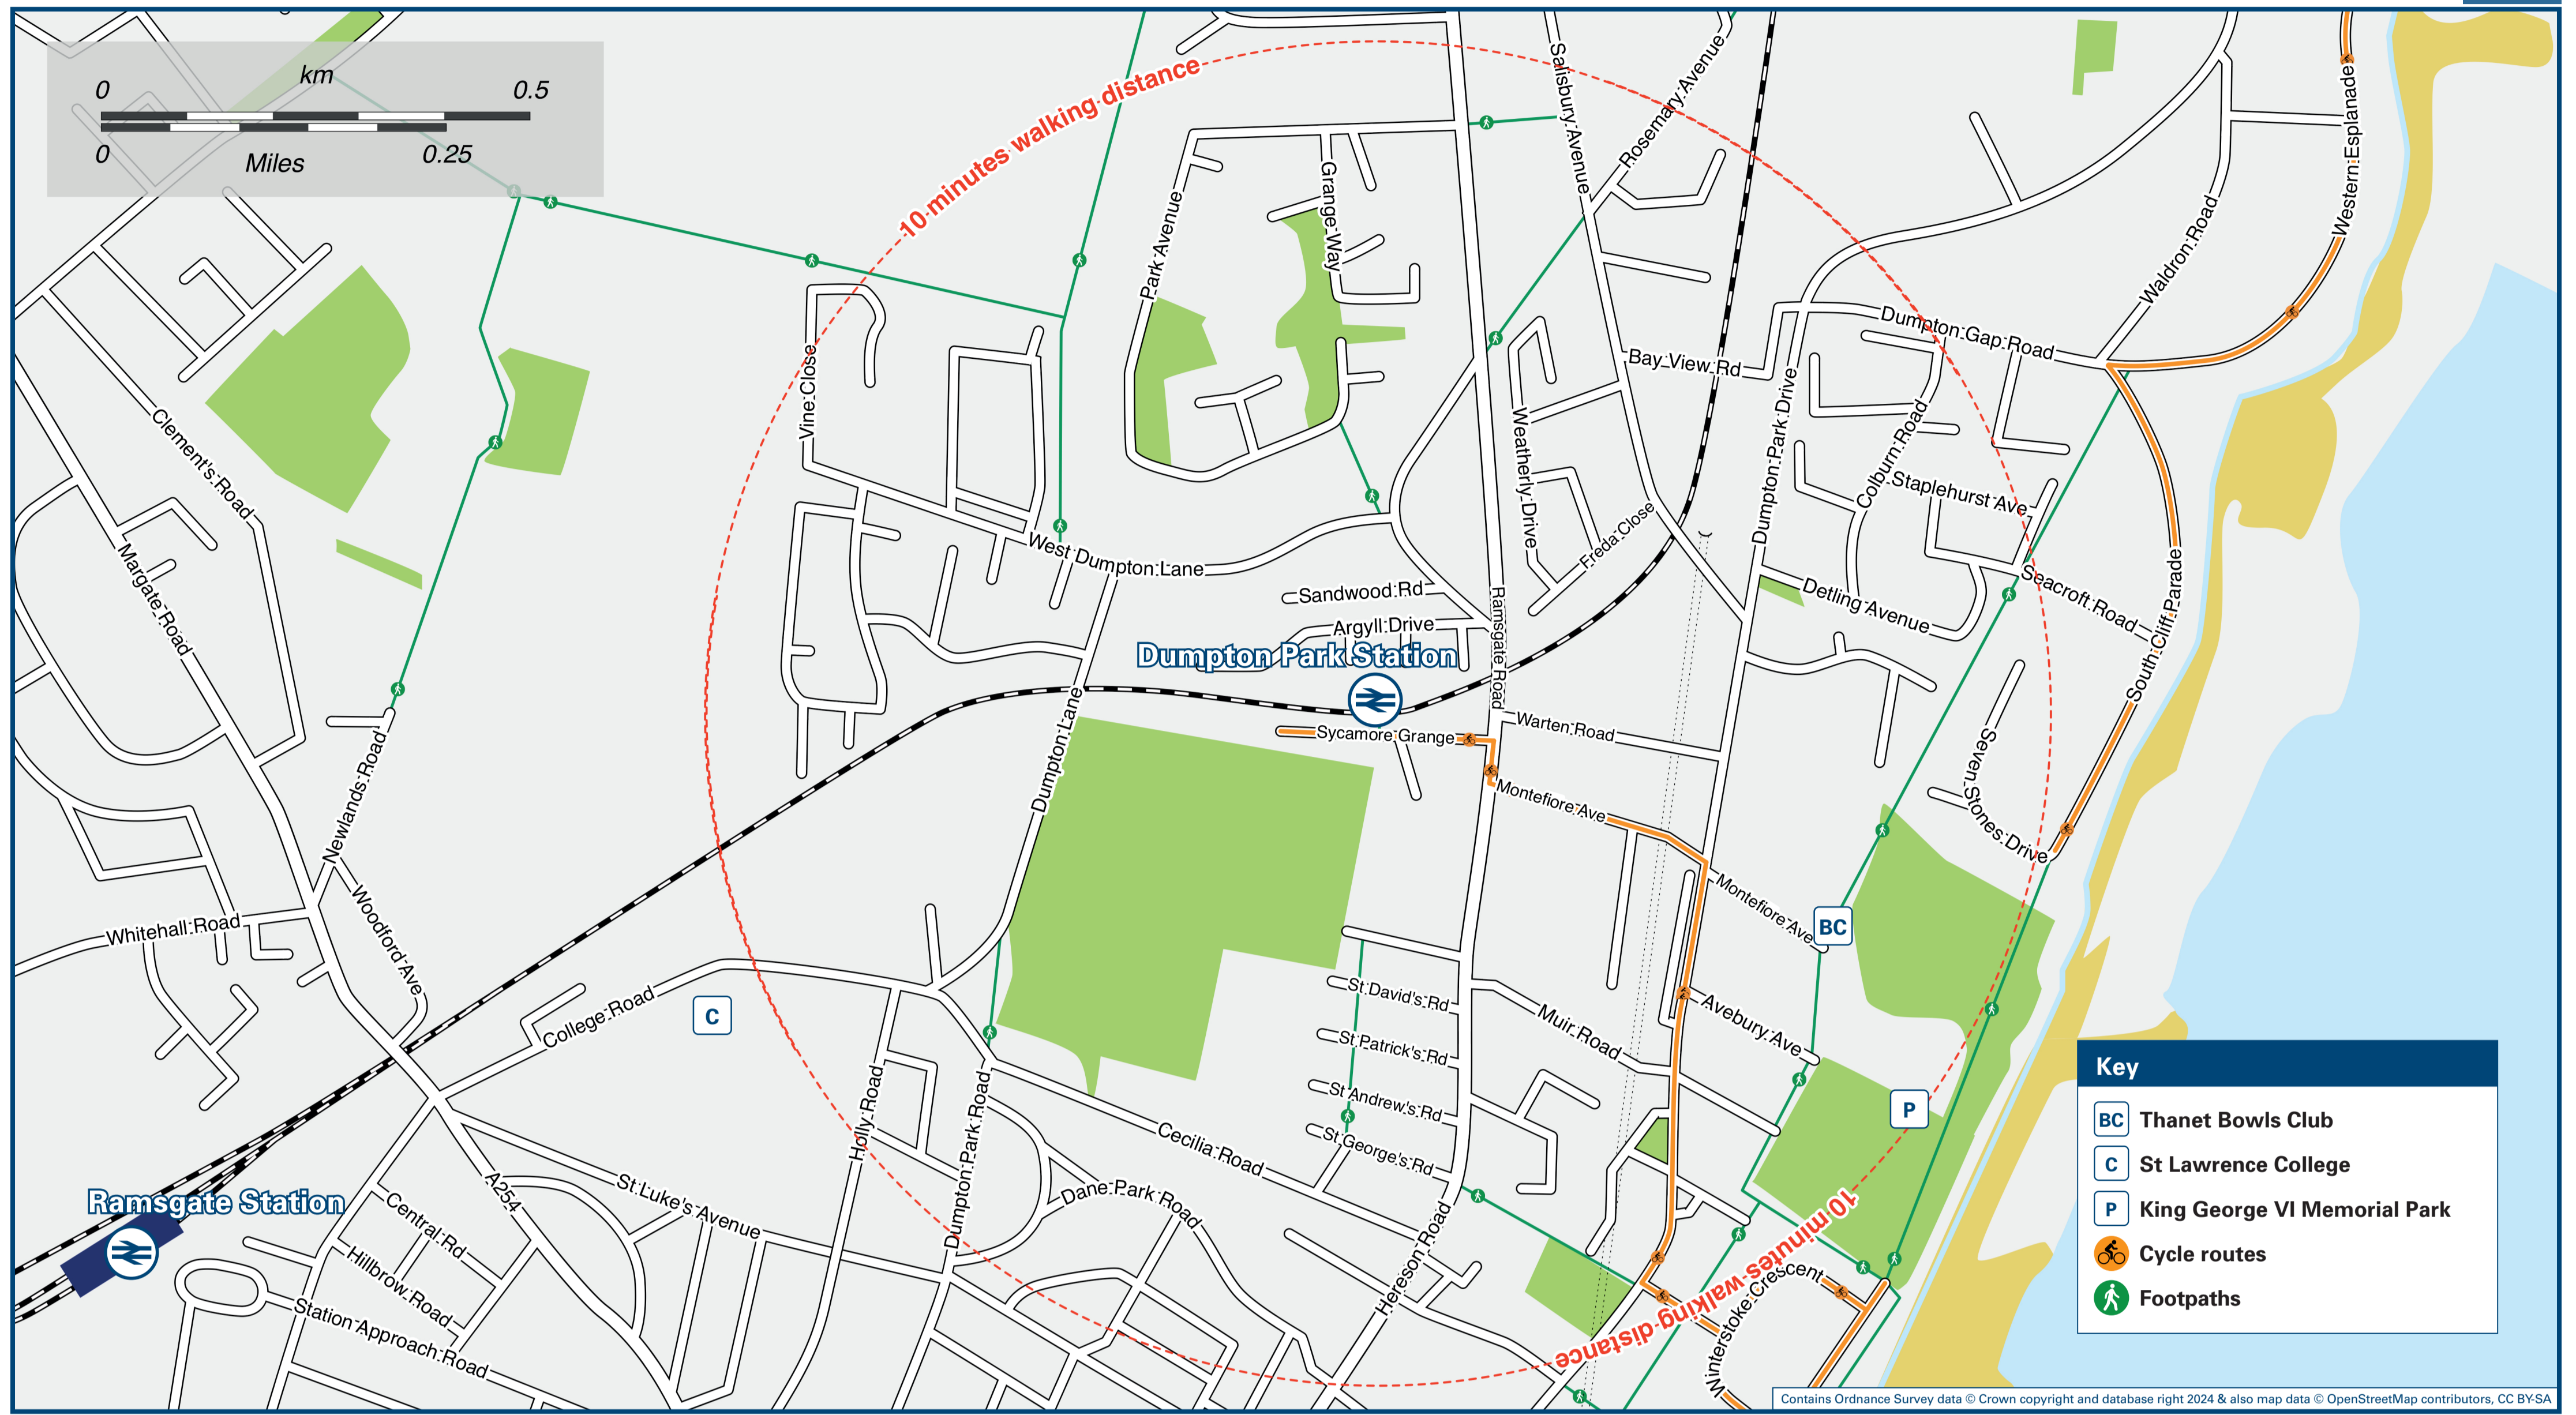

Dumpton Park Station

Onward Travel Information

Local area map