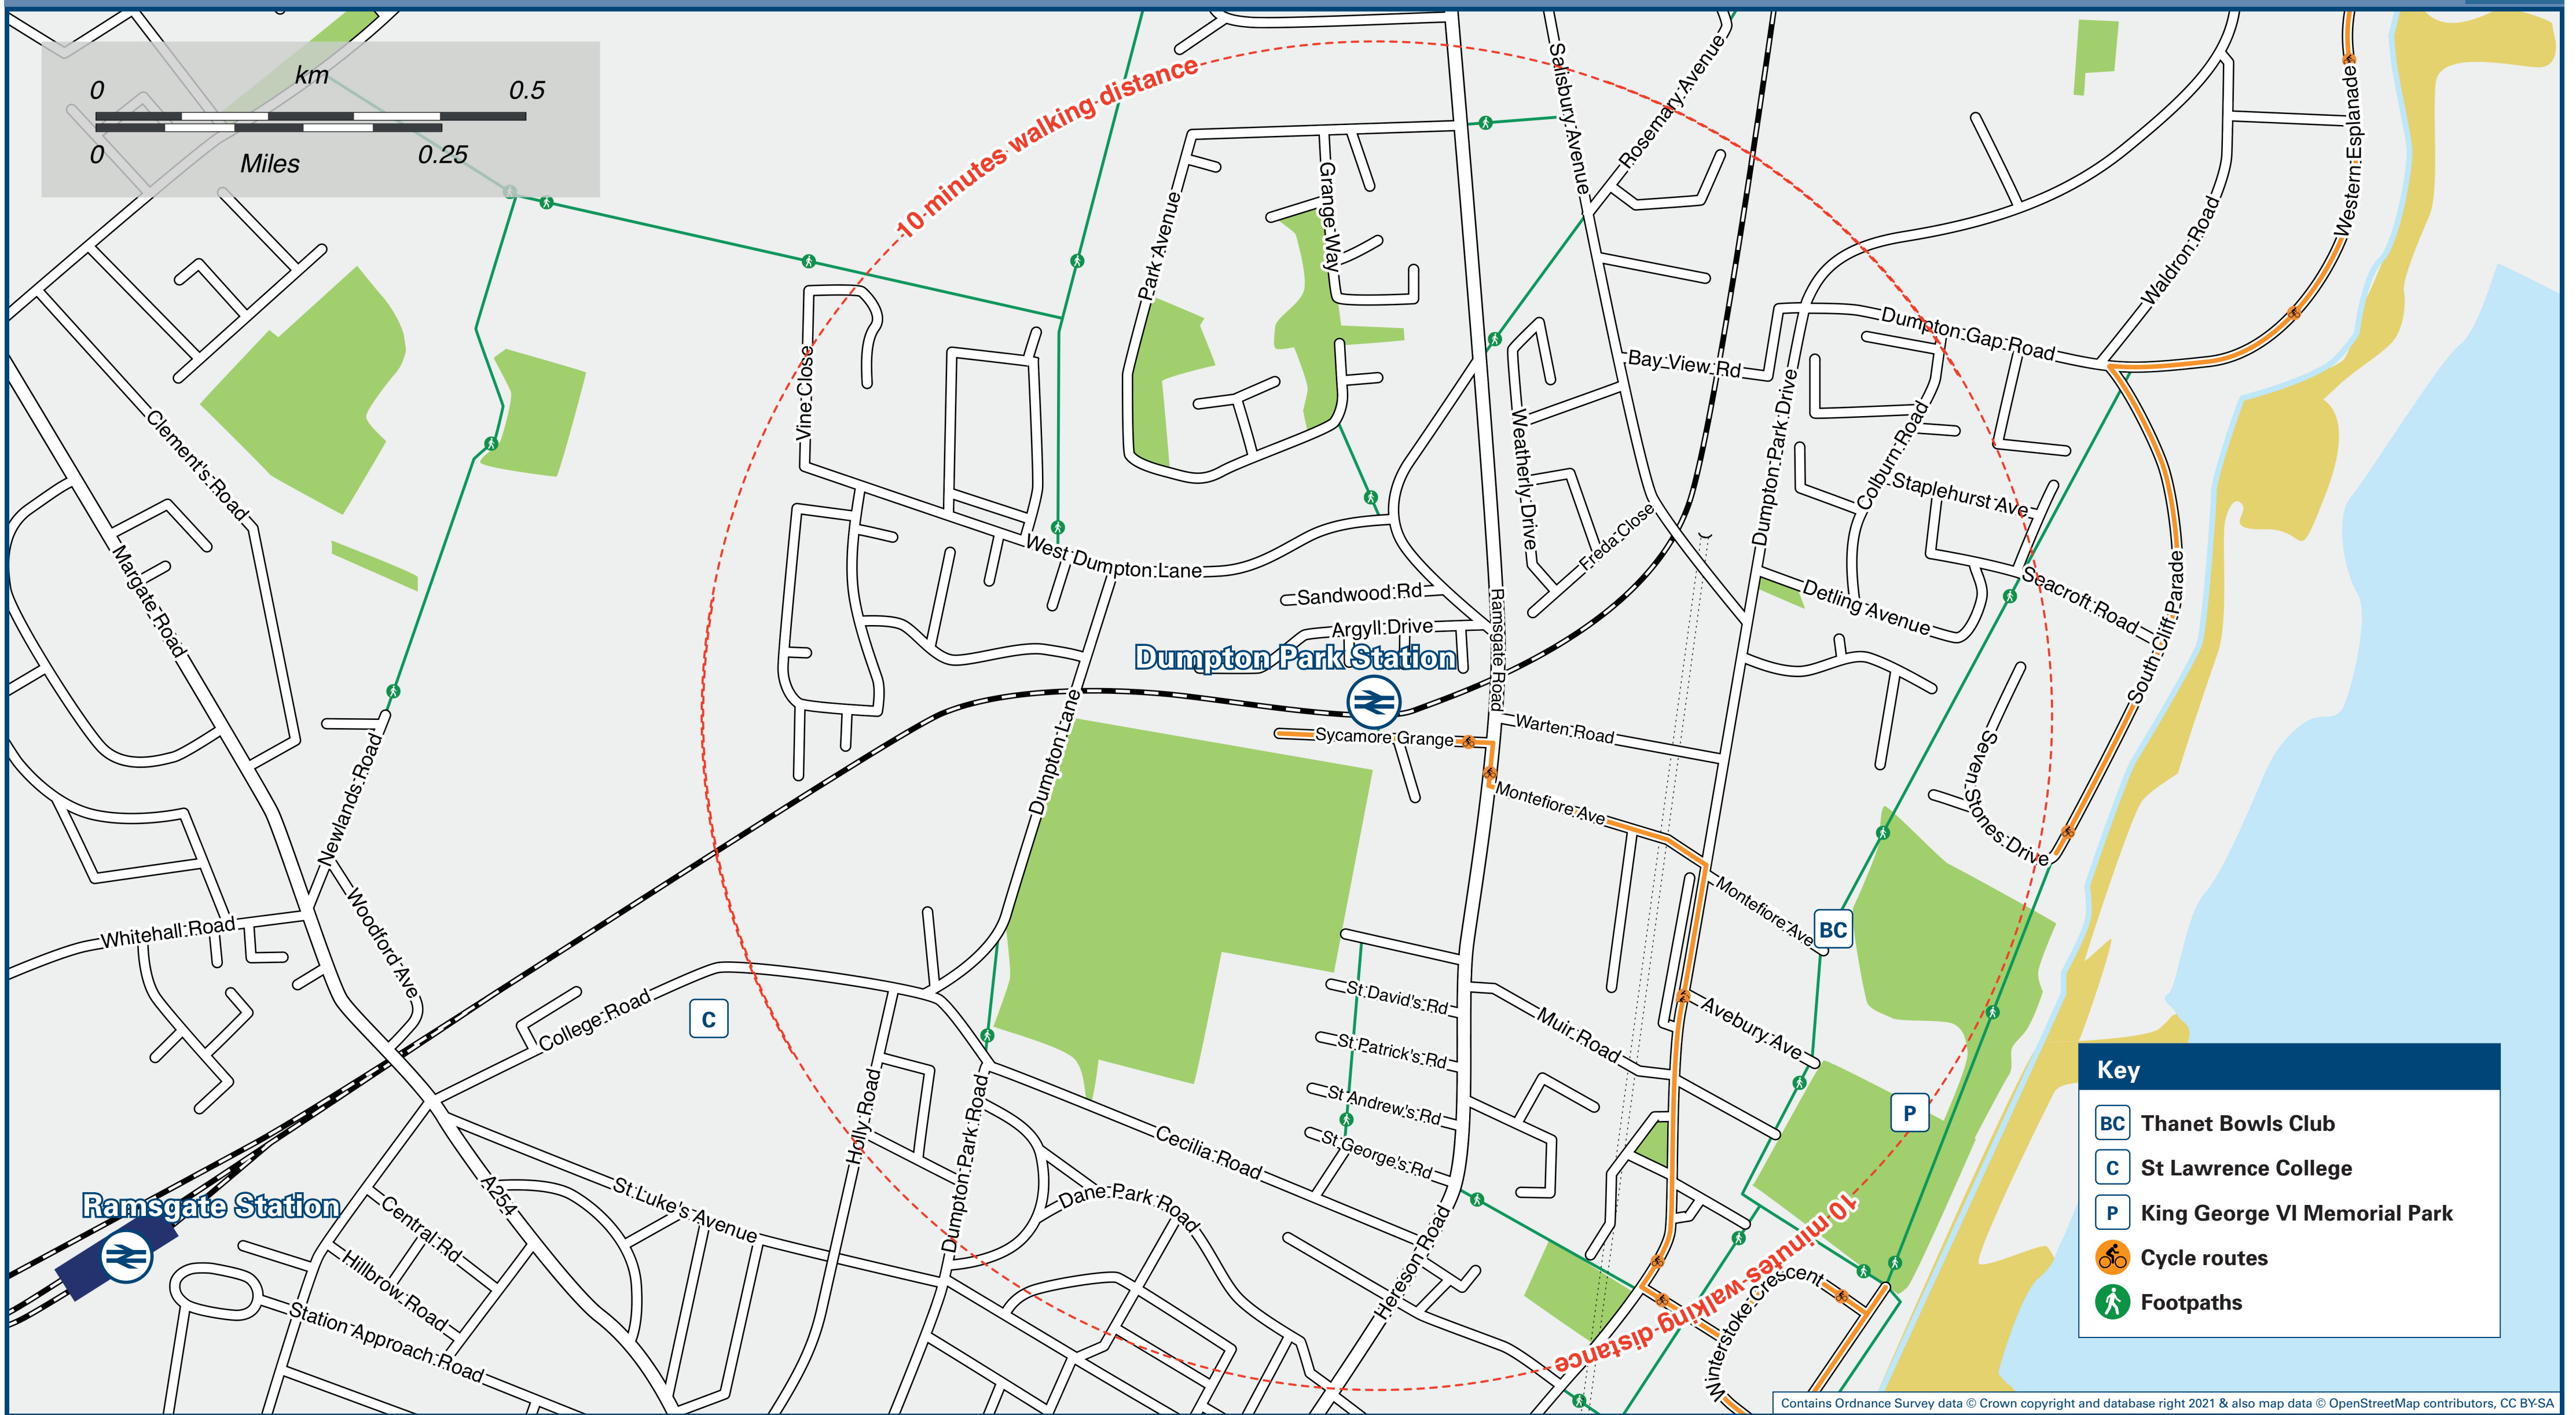

Dumpton Park Station

Onward Travel Information

Local area map

Buses

For rail replacement buses exit the station building and turn left along Sycamore Grange to Hereson Road, then turn left. Towards Margate buses depart from the bus stop on the left (Stop A on the map). Towards Ramsgate buses depart from the bus stop opposite (Stop B on the map).

Main destinations by bus

(Data correct at August 2023)

| DESTINATION | BUS ROUTES | BUS STOP |
|---|-------------------|----------|
| Acol | 48 | B |
| Birchington-on-Sea (Quex Park) | 48 | B |
| Birchington-on-Sea (Railway Station) | 48 | B |
| Birchington-on-Sea (The Square) | 48 | B |
| Broadstairs (Railway Station) | 9X*, 45, Loop | A |
| Broadstairs College (East Kent College) | 9X*, Loop | A |
| Cliftonville | Loop | A |
| Manna Hutte | 48 | B |
| Manston (Church) | 48 | B |
| Margate (QEOM Hospital, Main Entrance) | Loop | B |
| Margate (Town Centre, Cecil Street) | Loop | B |
| Nethercourt Circus (Canterbury Road) | 9X*, 45, 48 | B |
| Newington | 48, Loop | B |
| Northdown Park | Loop | A |
| Ramsgate (Railway Station) | 48, Loop | B |
| Ramsgate (Town Centre) | 9X*, 45, 48, Loop | B |
| Sandwich | 45 | B |
| St Lawrence (Ellington School) | 9X*, 48 | B |
| St Peters | 9X*, Loop | A |
| Westwood Cross Shopping Centre | Loop | B |

Notes

Bus routes 45 and 48 operate Mondays to Saturdays. Bus route Loop operates a frequent daily service. For further information contact Stagecoach South East (for bus routes 9X, 45 & 48) www.stagecoachbus.com/help-and-contact or call 0345 241 8000 or contact Traveline on 0871 200 22 33. * Bus route 9X operates a limited service Mondays to Fridays only.