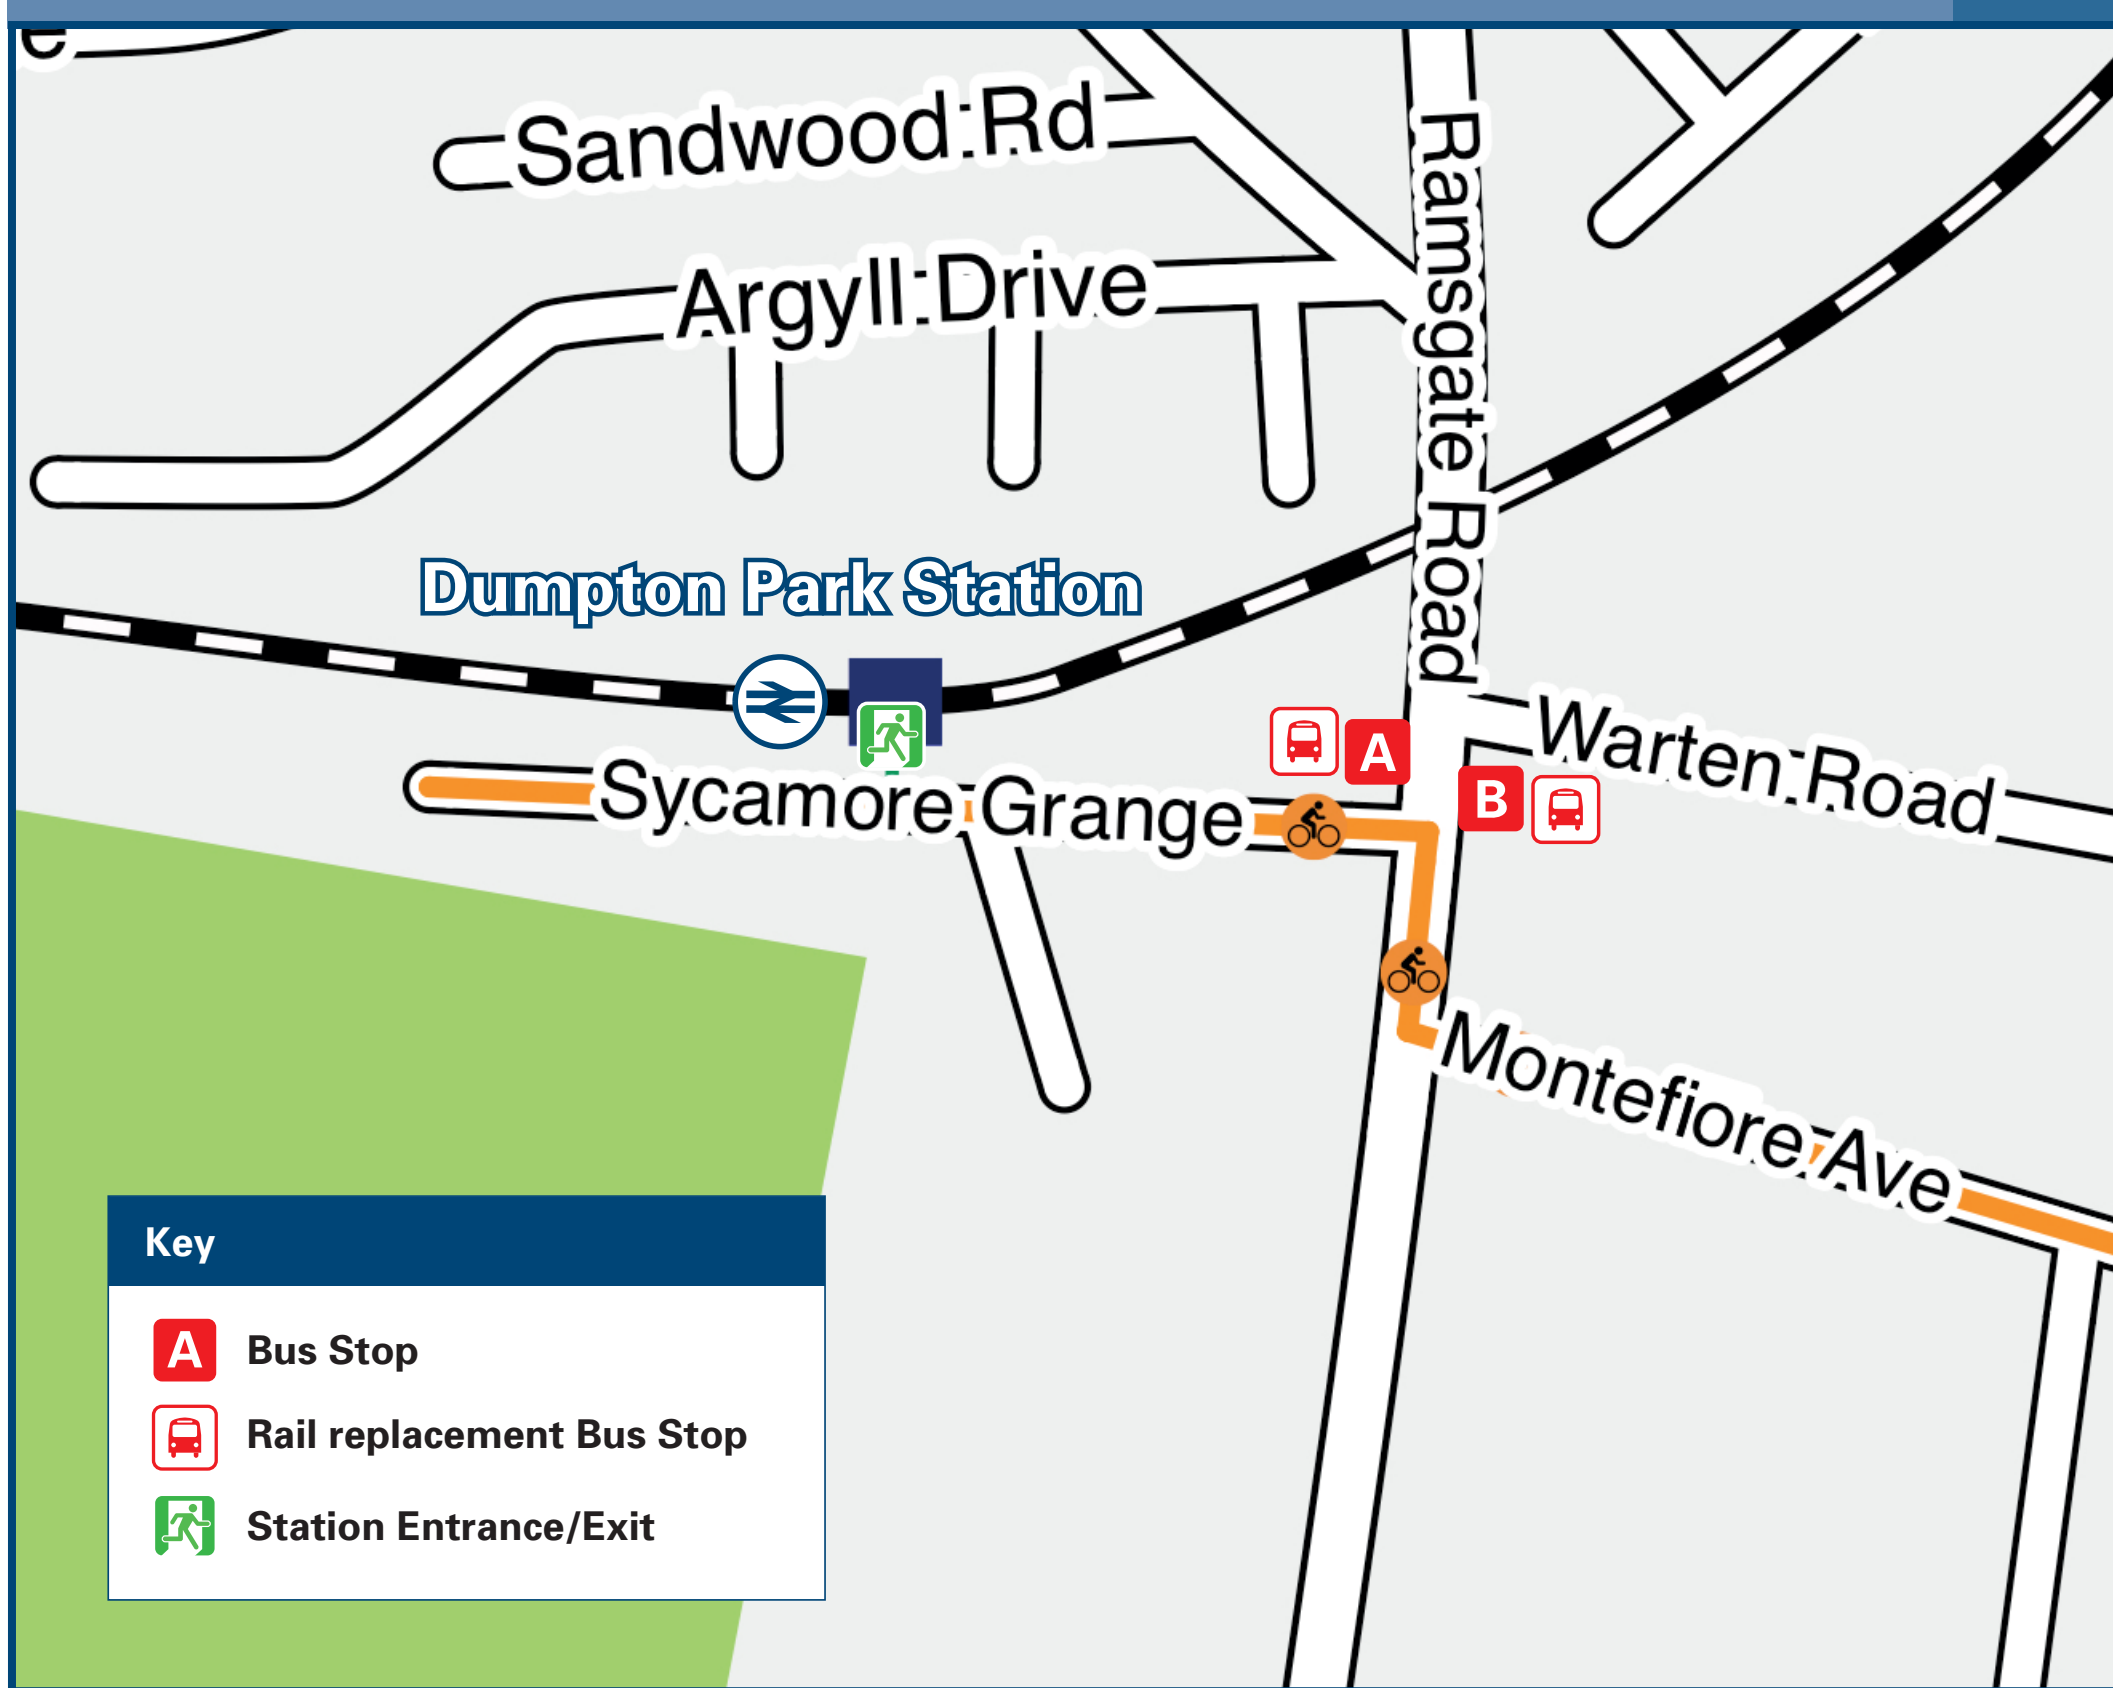

Dumpton Park Station

Onward Travel Information

Local area map

Buses

For rail replacement buses exit the station building and turn left along Sycamore Grange to Hereson Road, then turn left. Towards Margate buses depart from the bus stop on the left (Stop A on the map). Towards Ramsgate buses depart from the bus stop opposite (Stop B on the map).

Main destinations by bus

(Data correct at August 2023)

| DESTINATION | BUS ROUTES | BUS STOP |
|---|-------------------|----------|
| Acol | 48 | B |
| Birchington-on-Sea (Quex Park) | 48 | B |
| Birchington-on-Sea (Railway Station) | 48 | B |
| Birchington-on-Sea (The Square) | 48 | B |
| Broadstairs (Railway Station) | 9X*, 45, Loop | A |
| Broadstairs College (East Kent College) | 9X*, Loop | A |
| Cliftonville | Loop | A |
| Manna Hutte | 48 | B |
| Manston (Church) | 48 | B |
| Margate (QEOM Hospital, Main Entrance) | Loop | B |
| Margate (Town Centre, Cecil Street) | Loop | B |
| Nethercourt Circus (Canterbury Road) | 9X*, 45, 48 | B |
| Newington | 48, Loop | B |
| Northdown Park | Loop | A |
| Ramsgate (Railway Station) | 48, Loop | B |
| Ramsgate (Town Centre) | 9X*, 45, 48, Loop | B |
| Sandwich | 45 | B |
| St Lawrence (Ellington School) | 9X*, 48 | B |
| St Peters | 9X*, Loop | A |
| Westwood Cross Shopping Centre | Loop | B |

Notes

Bus routes 45 and 48 operate Mondays to Saturdays. Bus route Loop operates a frequent daily service. For further information contact Stagecoach South East (for bus routes 9X, 45 & 48) www.stagecoachbus.com/help-and-contact or call 0345 241 8000 or contact Traveline on 0871 200 22 33. * Bus route 9X operates a limited service Mondays to Fridays only.