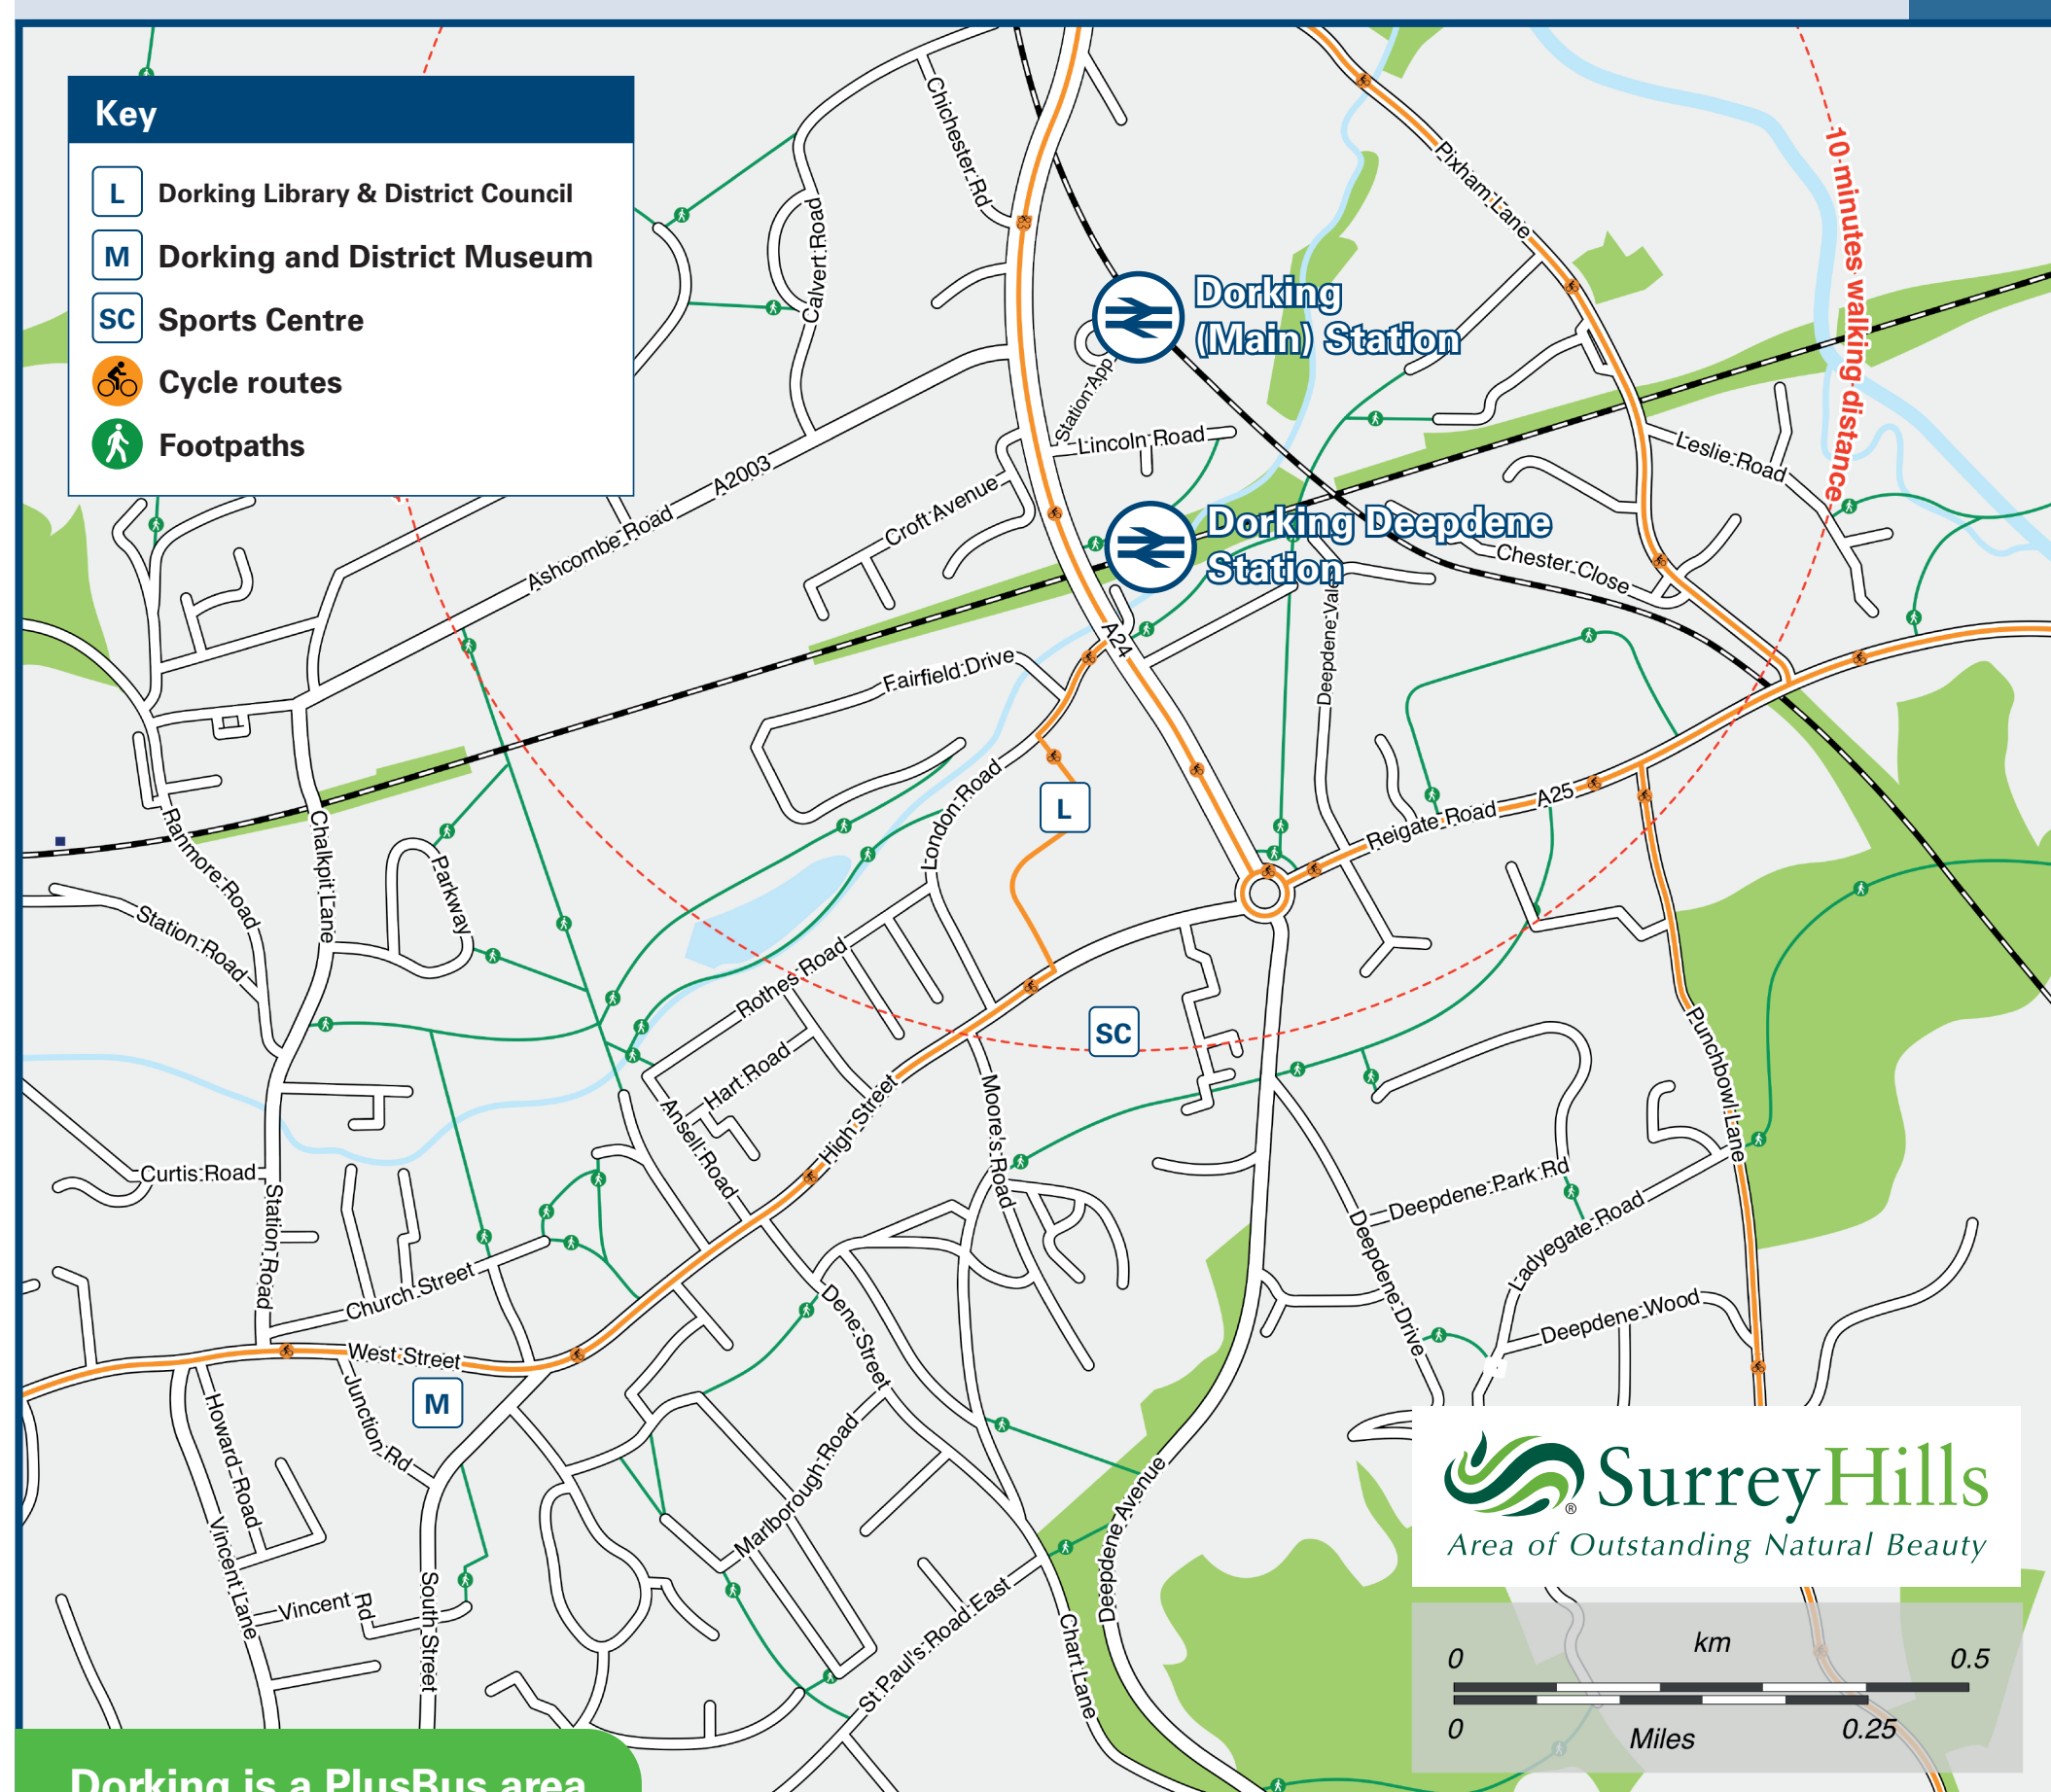

Dorking (Main) Station

Onward Travel Information

Buses and Taxis

Rail Replacement buses depart from the station front.

Local area map

Dorking is a PlusBus area.

PlusBus is a discount price 'bus pass' that you buy with your train ticket. It gives you unlimited bus travel around your chosen town, on participating buses. Visit www.plusbus.info

Main destinations by bus

(Data correct at July 2025)

DESTINATION	BUS ROUTES	BUS STOP
Abinger Common	22#	3
Abinger Hammer	32	2
	22#	3
Albury (for Silent Pool)	32	2
Ashtead	21*	A
Bear Green	93	1
Betchworth Station	21*	B
Betchworth Village (Arkle Manor/A25)	21*	A
Betchworth Village (Post Office)	32	2
Box Hill (Visitor Centre)	21*	A
	32	2
Brockham	21*	A
Buckland	32	2
Capel	93	1
Charlwood	22#	3
Chessington World of Adventures	465	A
Chilworth	32	2
Crawley	21*	B
	22#	3
Dorking Town Area -		
• - Chart Downs	22#	3
• - Goodwyns	93	1
• - Holmwood Park	93	1
• - Horsham Road (Tower Hill Road)	93	1
• - North Holmwood	93	1

DESTINATION	BUS ROUTES	BUS STOP
	22#	3
• - Town Centre (High Street/White Horse)	32, 465	2
	93	1
	21*	B
Epsom	21*	A
Gatwick Airport	22#	3
Gomshall	32	2
Guildford	32	2
Headley	21*	A
Headley Court	21*	A
Holmbury St Mary	22#	3
Holmwood	93	1
Horley	22#	3
Horsham	93	1
Kingsfold	93	1
Leatherhead	21*, 465	A
Leigh	22#	3
Mickleham (Church)	465	A
Mickleham (Zig Zag Road, for Box Hill)	465	A
Newdigate	21*	B
	93	1
North Holmwood	21*	B
Pebblecombe	21*	A
Pixham	21*	A
Redhill	32	2
Reigate	32	2