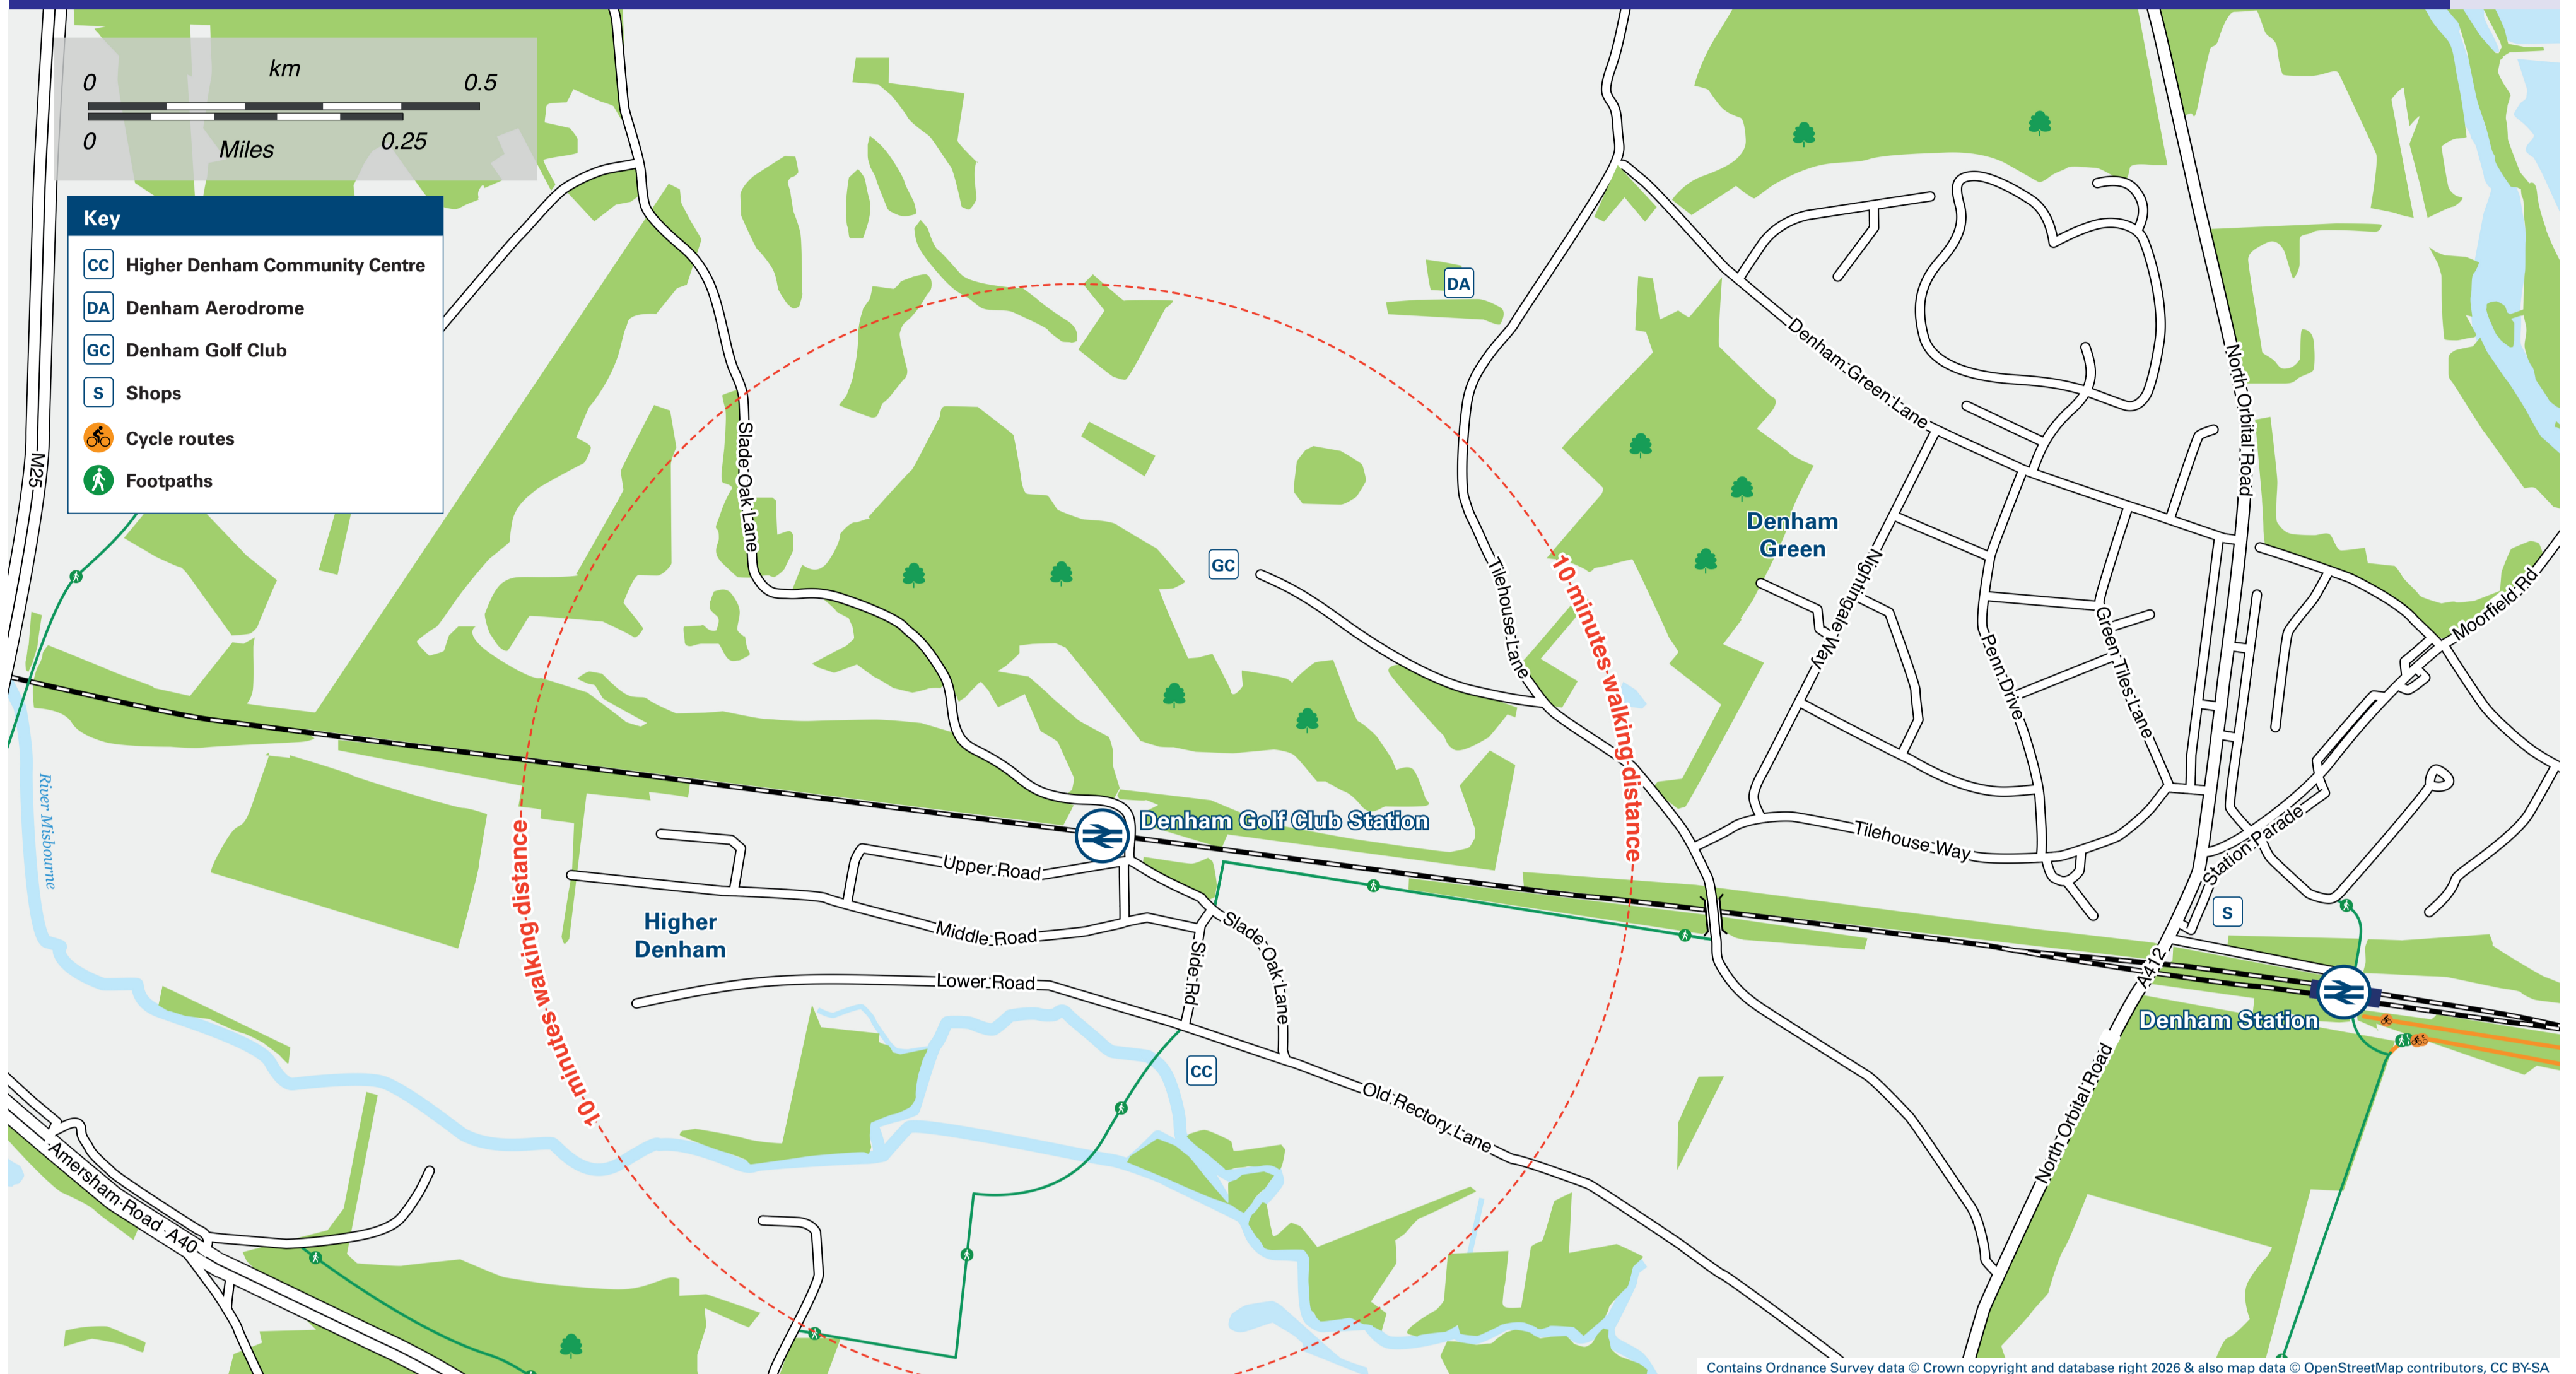

Onward Travel Information

Denham Golf Club Station

Local area map

Station Map

This station is generally not served by Rail Replacement buses, due to difficult road access. Passengers should use the Passenger Help-point on the station to arrange for a taxi.