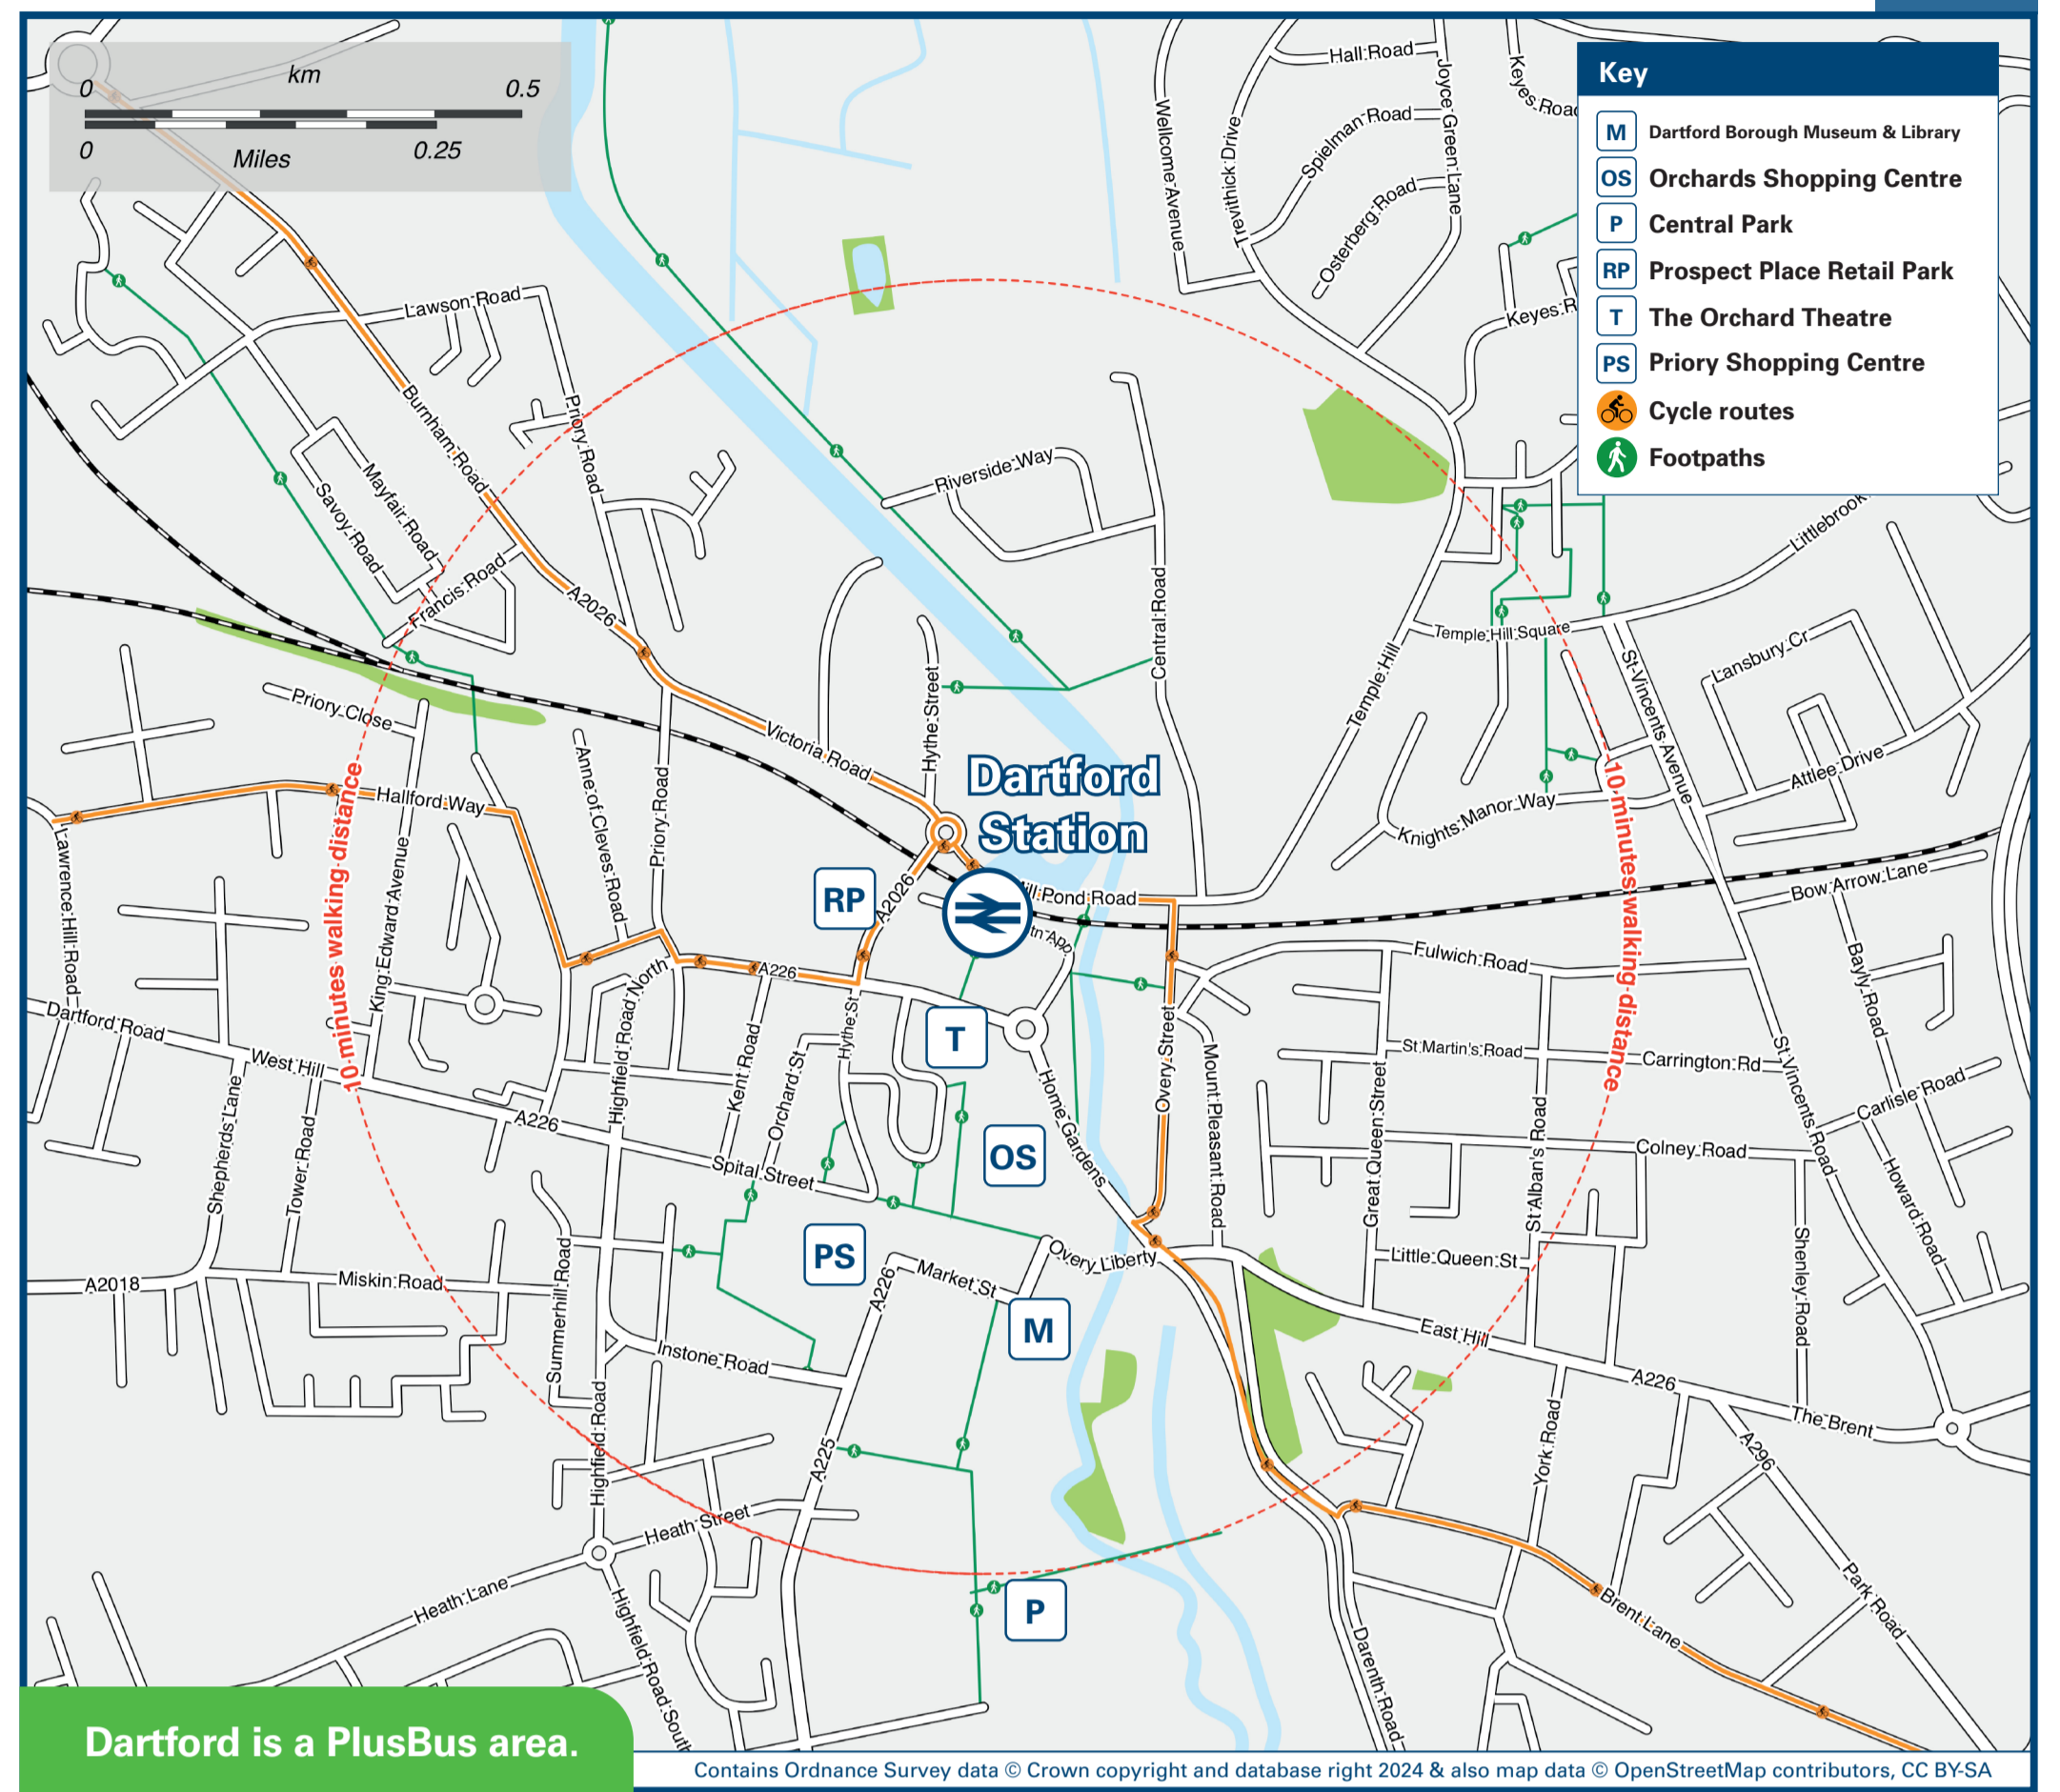

Local area map

Dartford is a PlusBus area.

PlusBus is a discount price 'bus pass' that you buy with your train ticket. It gives you unlimited bus travel around your chosen town, on participating buses. Visit www.plusbus.info

Main destinations by bus

(Data correct at July 2024)

DESTINATION	BUS ROUTES	BUS STOP
Bexley Park	429	B
	A fastrack	F A
	B fastrack	F B
Bluewater	96, 428, 470*	C
	492	D
The Bridge (Nucleus Business Innovation Centre)	A fastrack	F A
Crockenhill	477	E
Crossways Boulevard	A fastrack	F A
Darent Valley Hospital	96, 428	C
	B fastrack	F B
Dartford Amazon	A fastrack, AZ*	F A
Dartford District Centre	A fastrack	F A
Dartford Heath (Heath Lane)	D1	B
Dartford Heath (Leyton Cross Road)	429	B
Ebbsfleet International Station	B fastrack	F B
Farningham	429	B
Fleet Estate	B fastrack	F B
Gravesend	B fastrack	F B
	470*, 480	C
Greenhithe Station	B fastrack	F B

DESTINATION	BUS ROUTES	BUS STOP
Hawley	414	B
Hextable	429	B
	477	E
Horns Cross (London Road)	470*, 480	E
	492	D
Ingress Park	B fastrack	F B
Joyden's Wood	429	B
Northfleet (High Street)	470*, 480	C
Northfleet (Springhead Park)	B fastrack	F B
Orpington	477	E
Princess Park Stadium	B fastrack	F B
South Darent	414	B
St Mary Cray	477	E
	480	E
	492	D
Stone (London Road)	414	B
Sutton at Hone	429	B
	477	E
Swanley	429	B
	477	E
Swanscombe Station	470*, 480	C

DESTINATION	BUS ROUTES	BUS STOP
	A fastrack	F A
Temple Hill	B fastrack	X
	D2	B
Tree Estate (Mead Road)	D1	B
West Kingsdown	429	B
	414, 429	B
Wilmington	477	E

Notes

- PlusBus destination, please see below for details.
- Bus routes D1, D2, 414, 429 and 477 operate Mondays to Saturdays.
- Bus routes A fastrack, B fastrack, 96, 428, 470, 480 and 492 operate daily.
- Bus routes 96, 428 & 492 to Bexley, Bexleyheath, Crayford, Sidcup, Welling and Woolwich all depart from bus stop (W) contact TfL on 0343 222 1234 for more details.
- For further information, please contact Traveline on 0871 200 22 33.
- Plusbus tickets are NOT valid on bus route 96 (run by Stagecoach London for Transport for London).
- Direct trains operate to this destination from this station.
- Change here for connecting national rail services.
- Bus routes AZ and 470 operate early mornings and evenings daily only.

Taxis

Dartford Station is served by a taxi rank or cab office. Check availability before travelling, and pre-book if necessary. Please consider using the following local operators: (Inclusion of this number doesn't represent any endorsement of the taxi firm)

All Night Cars
01322 221 100

Bridge Cars
01322 288 888

A2 Cars Dartford
01322 800 800

Further information about all onward travel