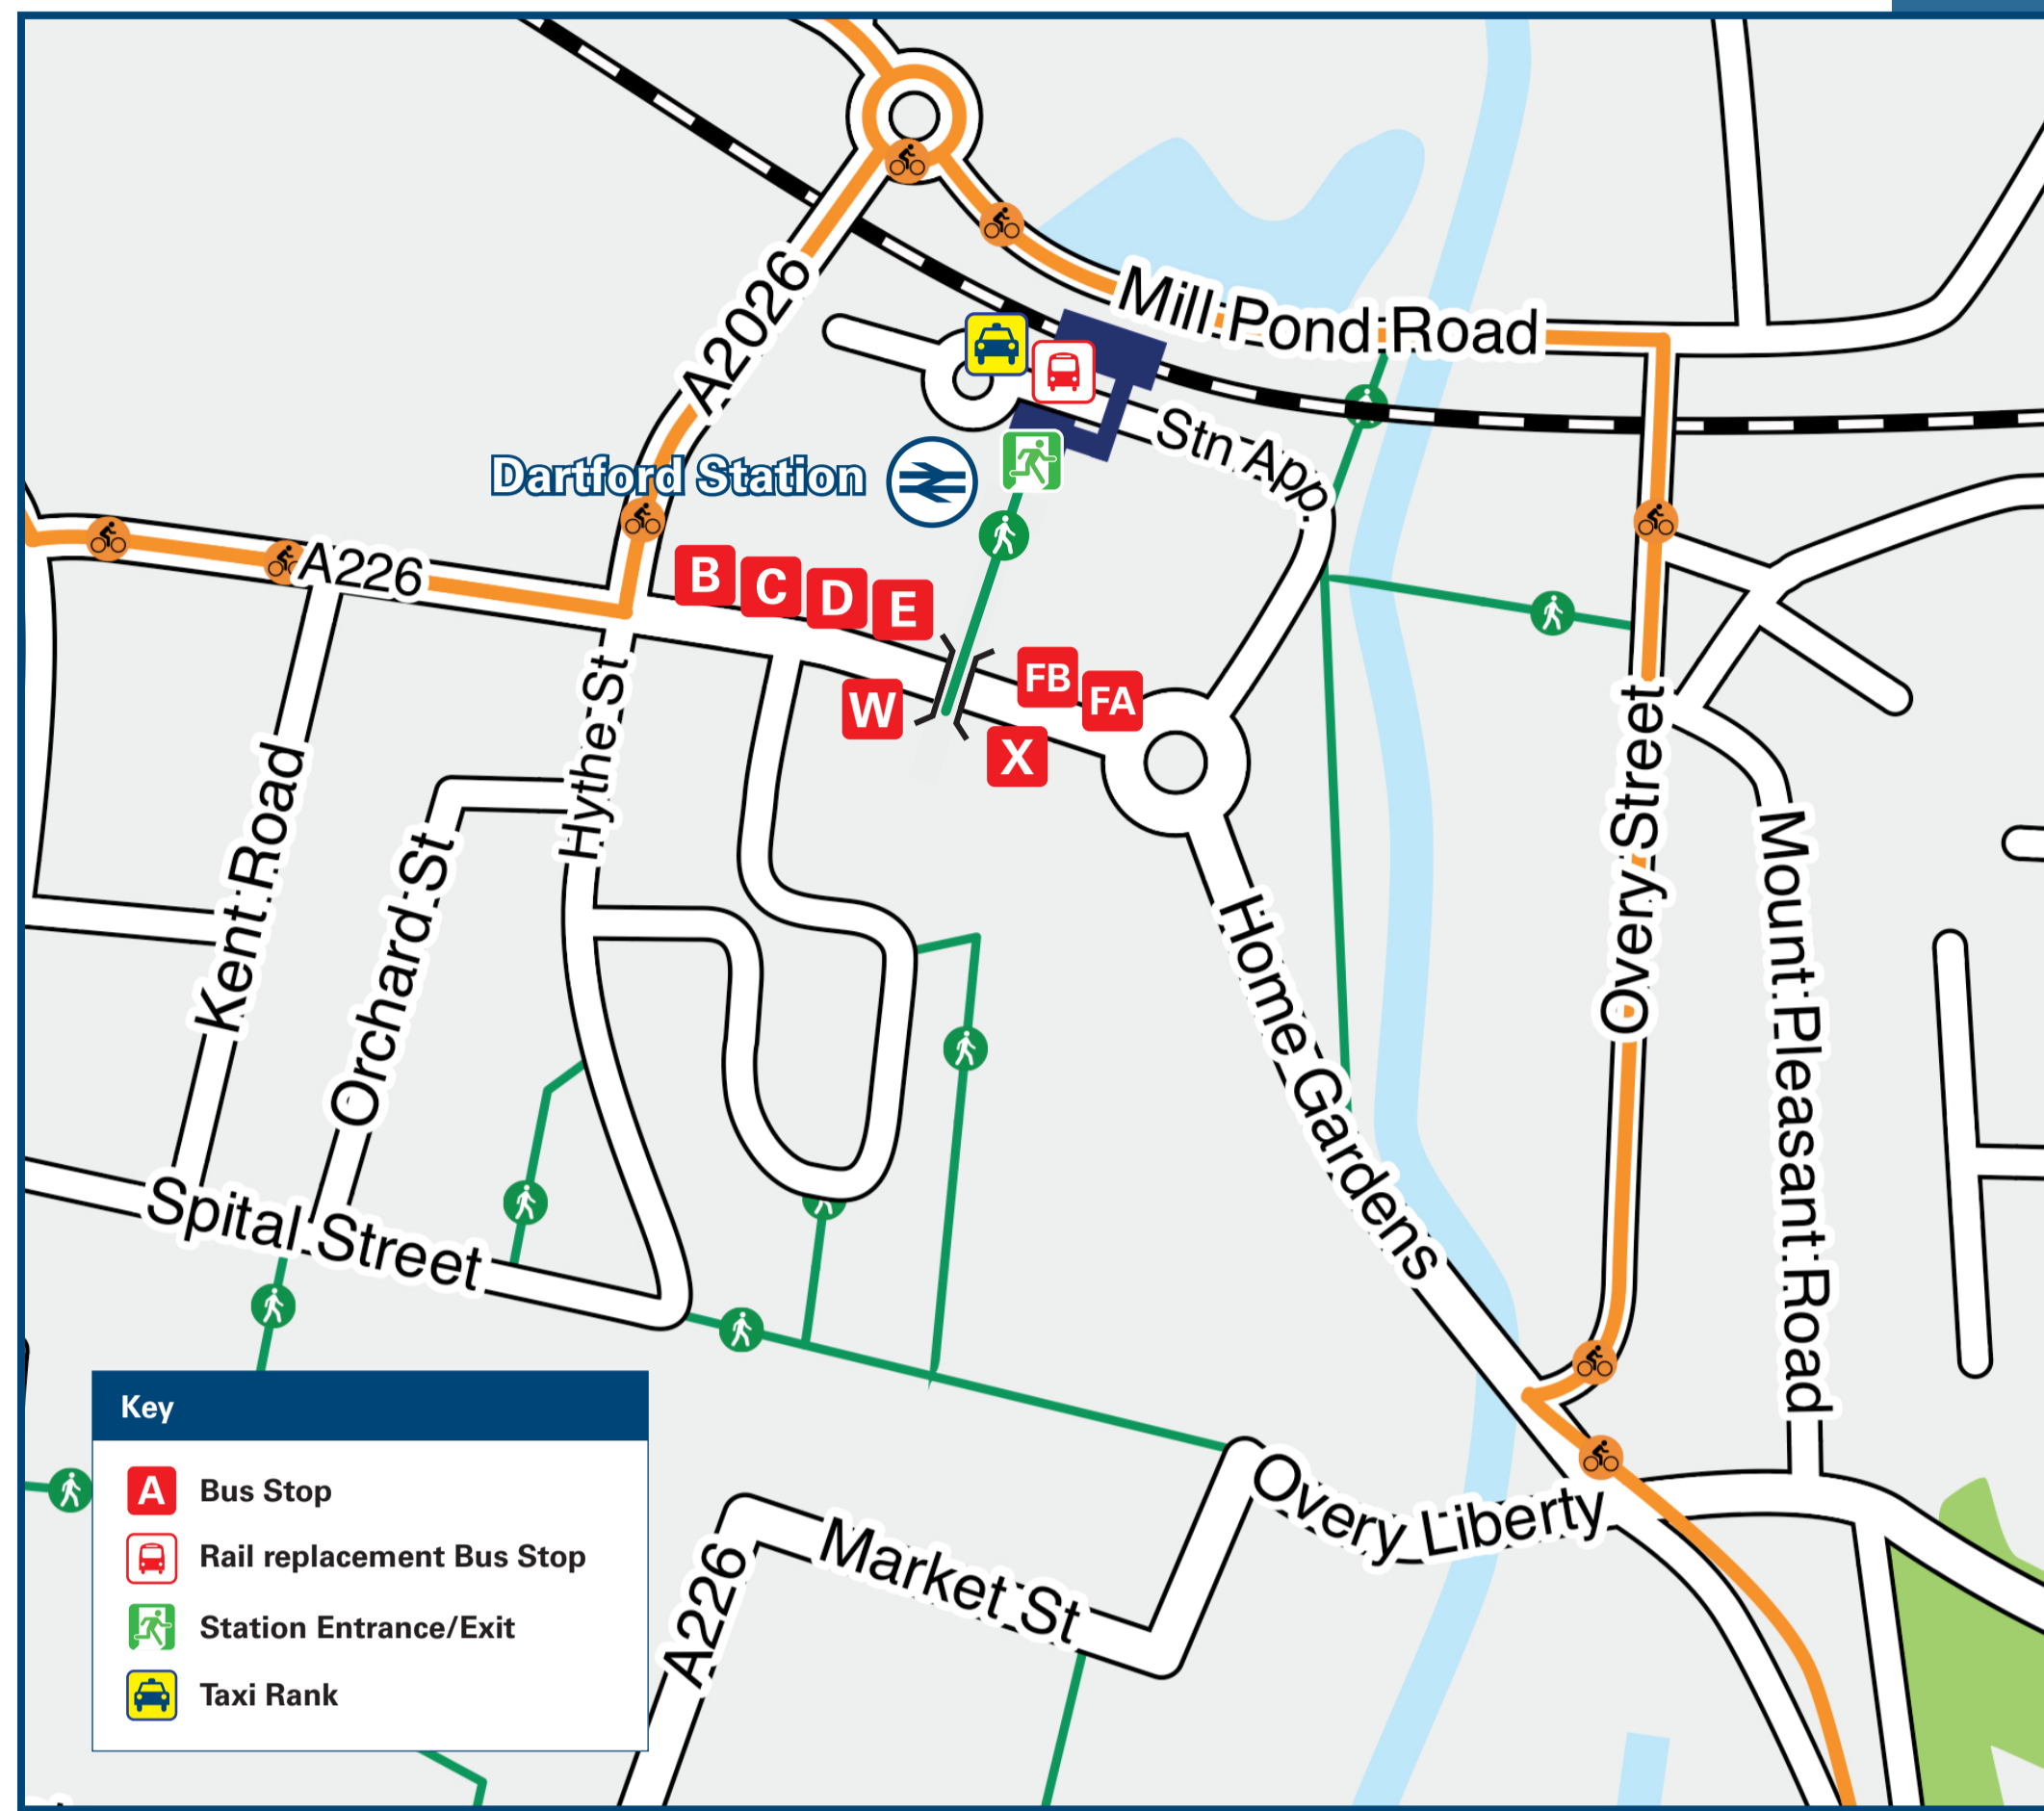

Dartford Station

Onward Travel Information

Buses and Taxis

Rail replacement buses depart from Station Approach.