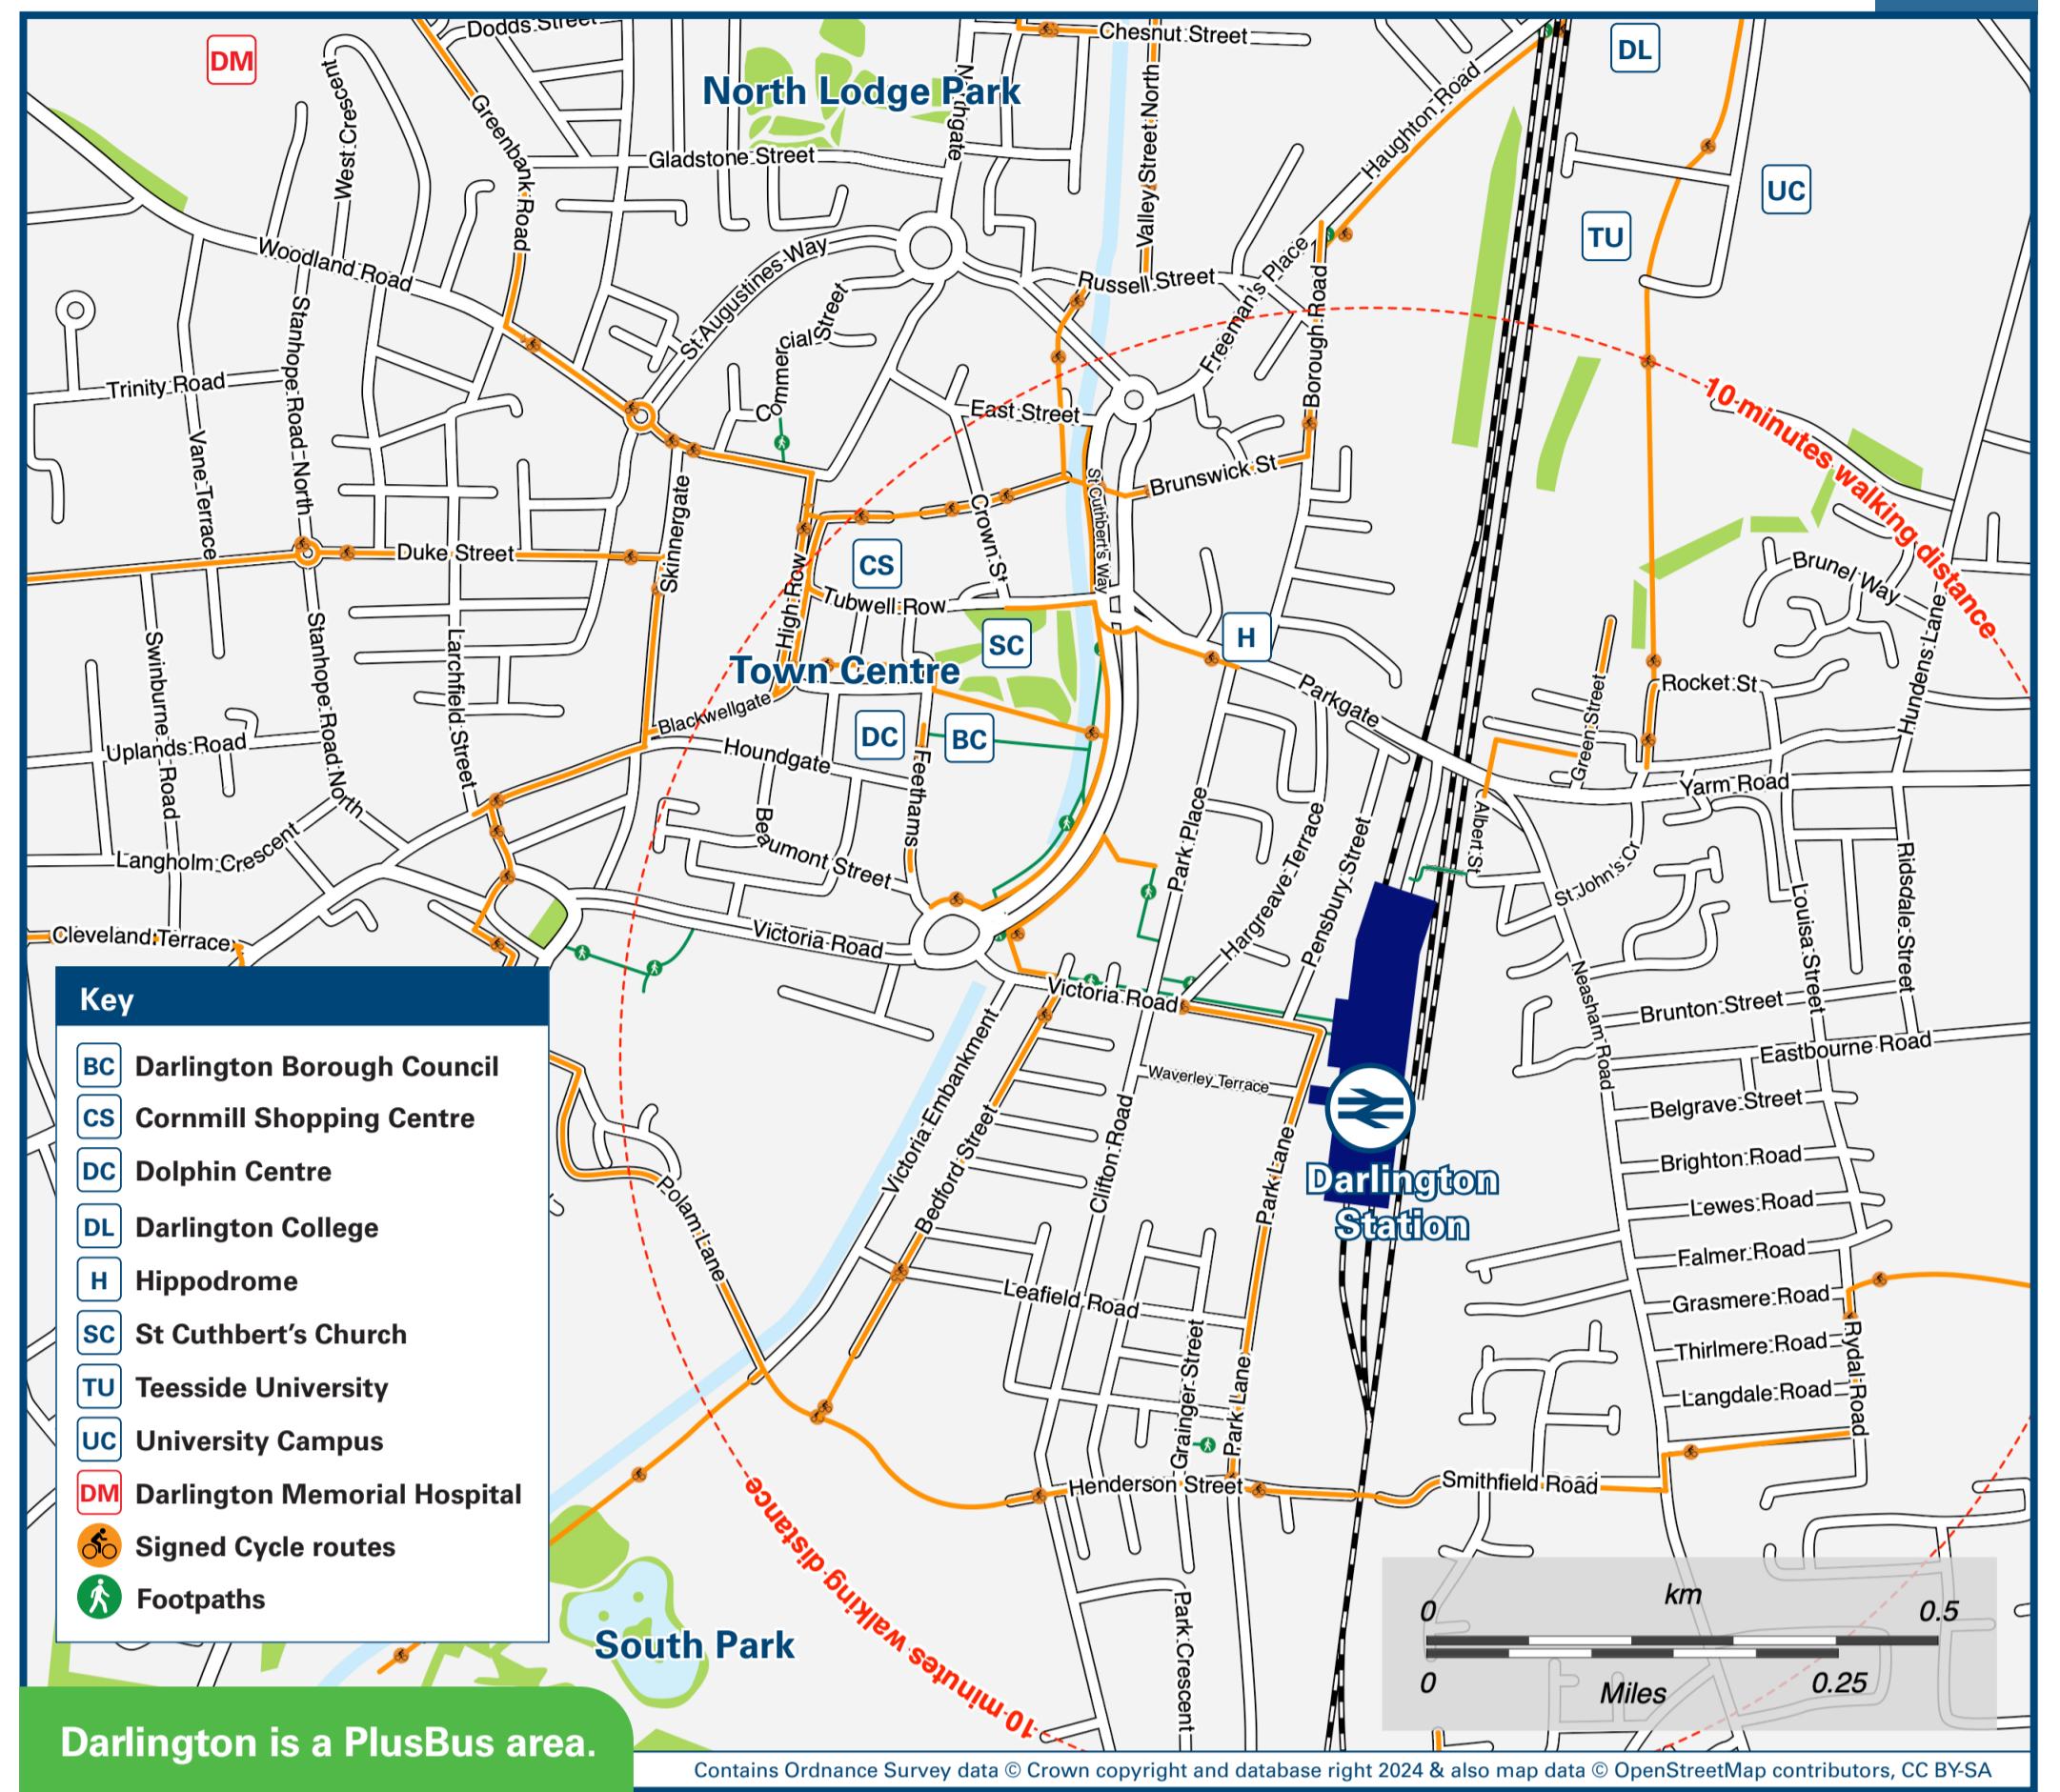

Local area map

PlusBus is a discount price 'bus pass' that you buy with your train ticket. It gives you unlimited bus travel around your chosen town, on participating buses. Visit www.plusbus.info

Main destinations by bus

(Data correct at July 2024)

DESTINATION	BUS ROUTES	BUS STOP
Aldbrough St John	29	M
Aycliffe Industrial Estate	5	H
Aycliffe Village	7, 8	H
Barnard Castle	X75, X76 84, 84A	M I
Barton	X26, X27	I
Bates Avenue	4	I
Bishop Auckland	5	H
Bransome	84, 84A	I
Brinkburn Road	2, 2A	S
Brompton (Northallerton)	4	I
Brompton (Northallerton)	72	M
Catterick Garrison	X26, X27	I
Catterick Village / Mame Barracks	34	M
Chilton	7, 8	H
Cockerton (Library)	2, 2A	S
Cockfield	84, 84A	I
Colburn	X26	I
Coniscliffe Road	X75, X76	M
Corporation Road	4	I
Cowton (North & East)	72	M
Crook	1	I
Darlington Arena	6A	X, X
Darlington College	9, 10	F
Darlington Head of Steam Museum	X67 18	I H
Darlington Memorial Hospital	5, 7, 8, 16 X66	H L
Darlington (Town Centre)	1A, 2A, 2A*, 17A, 19 2A, 2A*	J S
Darlington (Town Centre)	2, 2A, 6, 6B*, 13A, 13B, 18	S Z
Darlington (Town Centre)	13A, 13B X26, X27	Z Z
Durham	7	H
Eaglescliffe	6, 6B*	X
Eastbourne (Yarm Road)	2, 2A, 6, 6B*, 18	X
Faverdale	1, 19	H
Ferryhill	7, 8	H
Firthmoor	13A, 13B	X, X
Gainford	X75, X76	M
Gilling West	29	M
Great Burdon	X66	L
Harrowgate Farm	18	X

DESTINATION	BUS ROUTES	BUS STOP
Harrowgate Hill	5, 7, 8, 16 18	H X
Houghton	X66	L
Houghton Road	10	F, F+
Heighington	9, 10	F, F+
High Grange	1	I
Hollyhurst Road	19	J
Hopetown	19	J
Hummersknott	4	I
Hurworth	16 17	T I
Ingleby Barwick	6, 6B* 6A	S, M X, X
Ingleton	6	I
Lingfield (Amazon, Morton Park Way)	84, 84A	I
Lingfield (Symmetry Park, Morton Park Way)	2A	X
Lingfield (Symmetry Park, Tornado Way)	2A	X
Manfield	X67	L
Manfield	29	M
Middlesbrough	X66, X67	L
Middleton St George (for Dinsdale Station)	6, 6B*	X
Middleton One Row	6, 6B*	X
Middleton Tyas	34	M
Minors Crescent	4	I
Morton Park (Yarm Road)	6, 6B*	X
Mowden (Shops)	17	J
Newton Aycliffe	5, 7, 8 18	H X
North Road Railway Station (for Railway Museum)	5, 7, 8, 16 X66	H L
Northallerton	72	M
Piercebridge	X75, X76	M
Pierremont	19	J
Red Hall	2, 2A	X
Richmond	X26, X27 29, 34	I M
Rise Carr	29, 34	M
Salters Lane North	X66	L
Scorton	34	M
Scotch Corner	X26, X27	I
Shildon	1	J
Shildon	5	H
Skerne Park	3	S
Spennymoor	8	H

DESTINATION	BUS ROUTES	BUS STOP
Springfield	9	F, F+
Stockton	6, 6B* X66, X67	X L
Teesside Airport (Terminal Building)	6, 6B*	X
Tow Law	1	J
Trees Park Village	6, 6A	X
West Auckland Road	1, 9	J
West Park Hospital	16	I
Whinfield	10	F, F+
Willow Road	19	J
Woodham	7	H
Woodland Road	1, 2, 2A, 17, 19 2, 2A	J S
Yarm (Town Hall)	6	X
Yarm Road	2, 2A, 6, 6B*	X

Notes