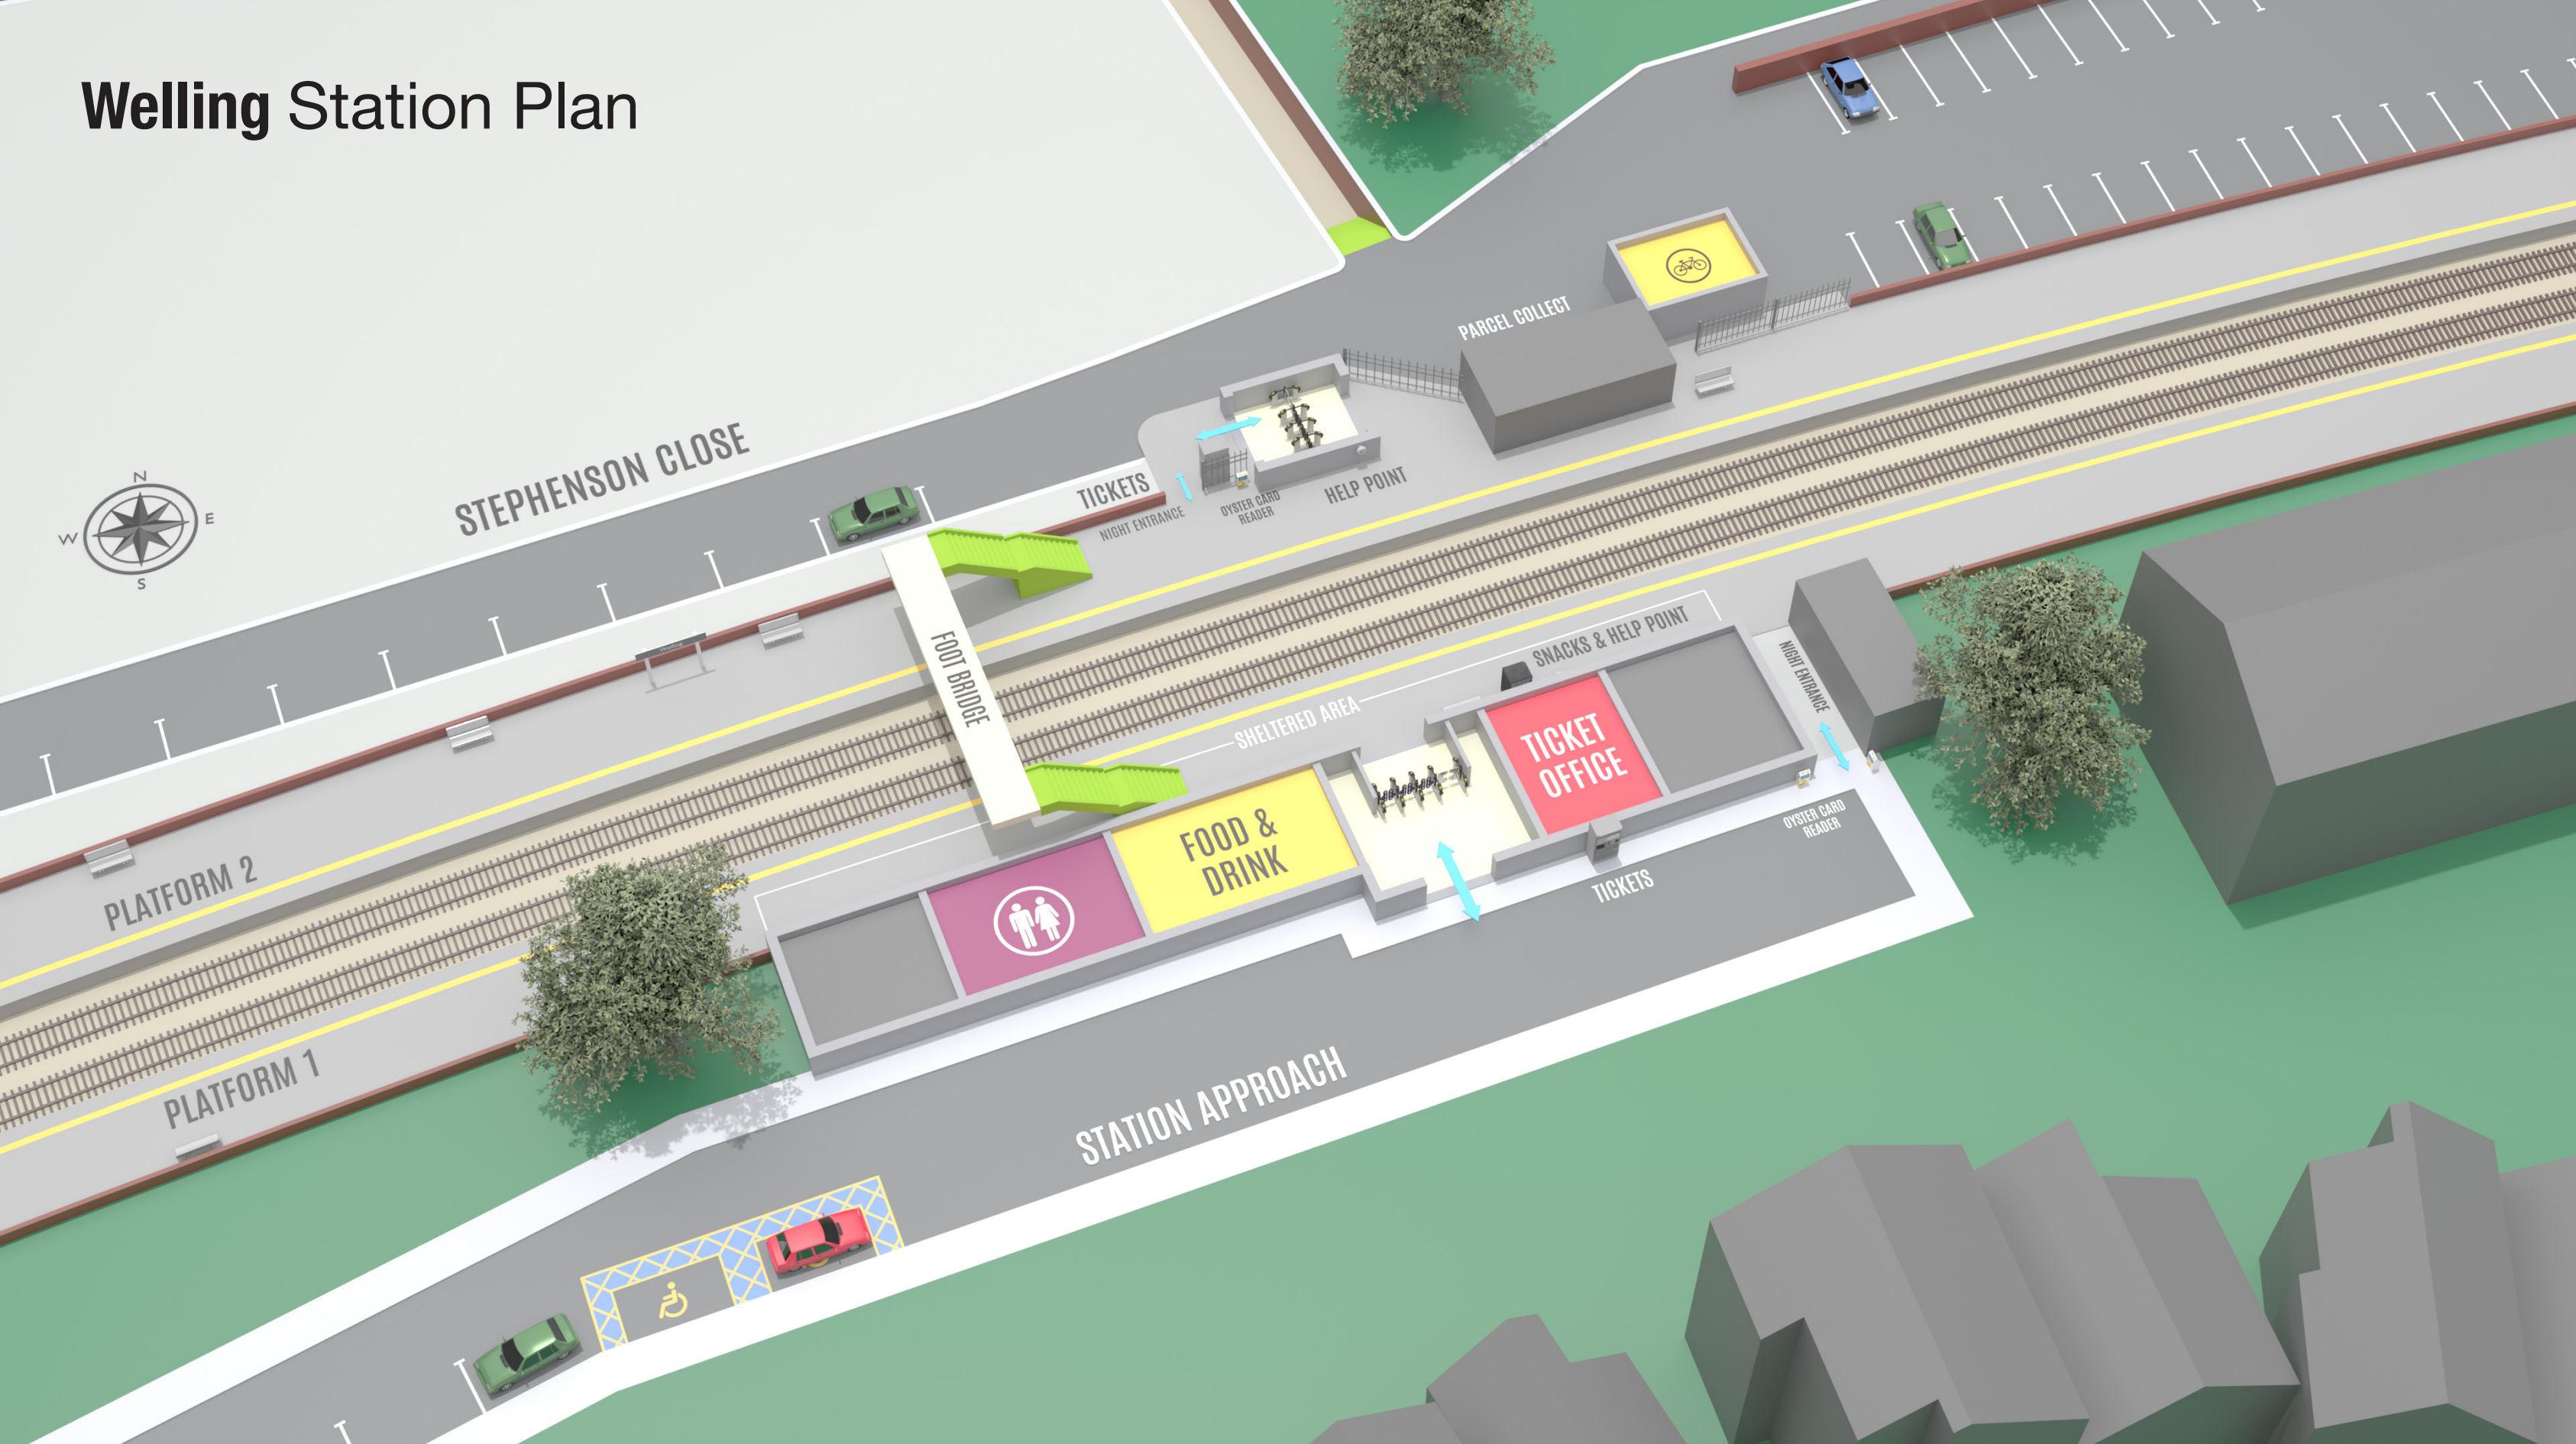

Welling Station Plan

STEPHENSON CLOSE

PLATFORM 2

PLATFORM 1

FOOT BRIDGE

TICKETS
NIGHT ENTRANCE

OYSTER CARD READER

HELP POINT

PARCEL COLLECT

SHELTERED AREA

FOOD & DRINK

TICKET OFFICE

SNACKS & HELP POINT

OYSTER CARD READER

NIGHT ENTRANCE

TICKETS

STATION APPROACH