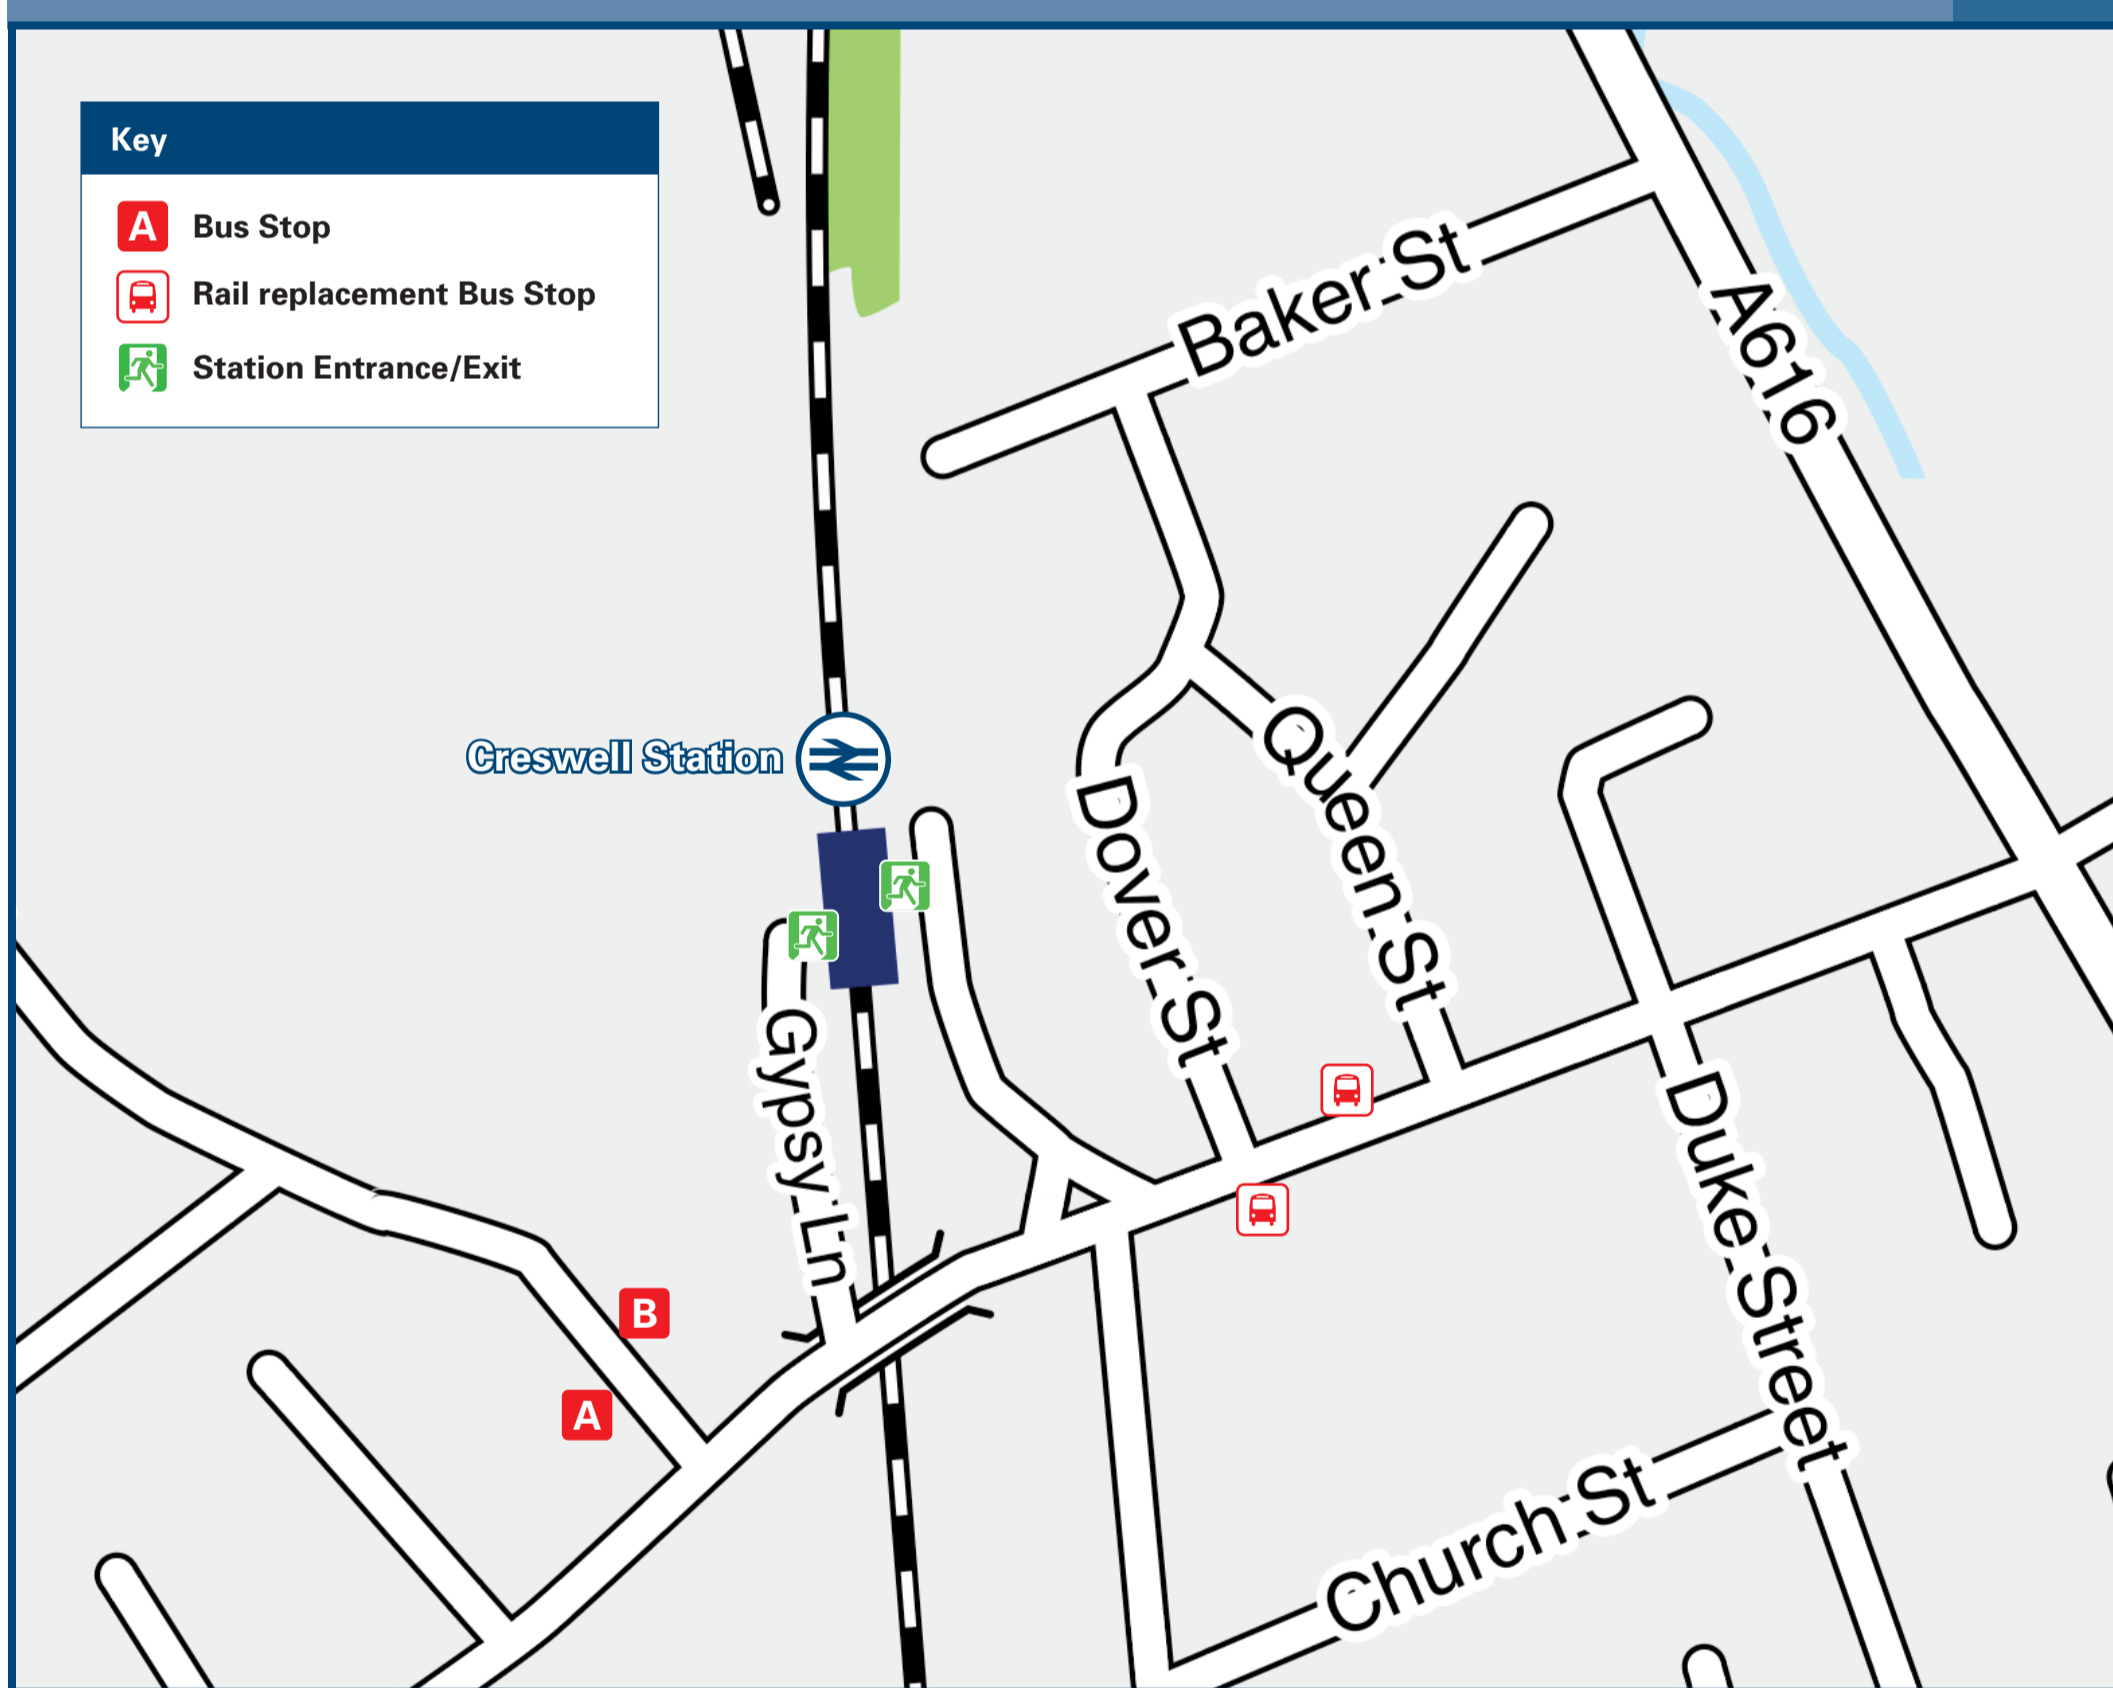

Buses

Rail replacement buses and coaches depart from Elmtan Road, either outside Regors Bingo to Worksop or opposite the Spa shop to Mansfield.

Main destinations by bus

(Data correct at April 2023)

DESTINATION	BUS ROUTES	BUS STOP
Bakestone Moor	77, 77A	A
Barlborough	77, 77A	A
Brimington	77, 77A	A
Chesterfield	77, 77A	A
Clowne	77, 77A	A
Creswell (Chestnut Drive)	77, 77A	A
Creswell (Elmfields)	77, 77A	B
Hodthorpe	77, 77A	A
Inkersall	77A	A
Mastin Moor (Worksop Road, Crossroads)	77, 77A	A
Mastin Moor Village (Lansbury Avenue)	77A	A
Staveley	77, 77A	A
Whitwell	77, 77A	A
Worksop	77, 77A	A

Notes

Bus route 77 operates daytime Mondays to Saturdays.
Bus route 77A operates evenings Mondays to Saturdays and all day on Sundays & Bank Holidays.
For bus times and the latest bus service information, please contact Traveline on 0871 200 22 33 or contact the bus operator (see below):
Stagecoach East Midlands (for bus routes 77 & 77A) call 0345 241 8000.
Cycling info sustrans.org.uk
Direct trains operate to Whitwell and Worksop from Creswell station

Taxis

Creswell station has no taxi rank or cab office. Advance booking is essential, please consider using the following local operators: (Inclusion of this number doesn't represent any endorsement of the taxi firm)

Door 2 Door Taxis
01623 202 020

G & S Private Hire
01623 742 170

To N Fro Taxis
01623 748 459

Further information about all onward travel

Local Cycle Info bolsover.gov.uk For more information about cycle routes.	National Cycle Info sustrans.org.uk Sustrans is the UK's leading sustainable transport charity.	Bus Times See timetable displays at bus stops. www.traveline.info 0871 200 22 33 calls cost 13p per minute plus your phone company's access charge	NextBuses Find the bus times for your stop. Search for a bus stop by entering a postcode, street & town or a stop name & town.	PlusBus plusbus.info A discount price 'bus pass' that you buy with your train ticket. It gives you unlimited bus travel around your chosen town, on participating buses.

National Rail Enquiries

Online nationalrail.co.uk	NRE App Free National Rail Enquiries app for iOS and Android	Social Media facebook.com/nationalrailenq @nationalrailenq	Alert Me You can sign up to Alert Me messages on the National Rail Enquiries website where you can receive train and platform notifications directly to your smart phone. nationalrail.co.uk/alertme	Contact Centre 03457 48 49 50 Calls cost no more than calls to geographic numbers (01 or 02) and may be recorded.	PlusBike nationalrail.co.uk/plusbike For more information.

National Rail
Britain's train companies working together