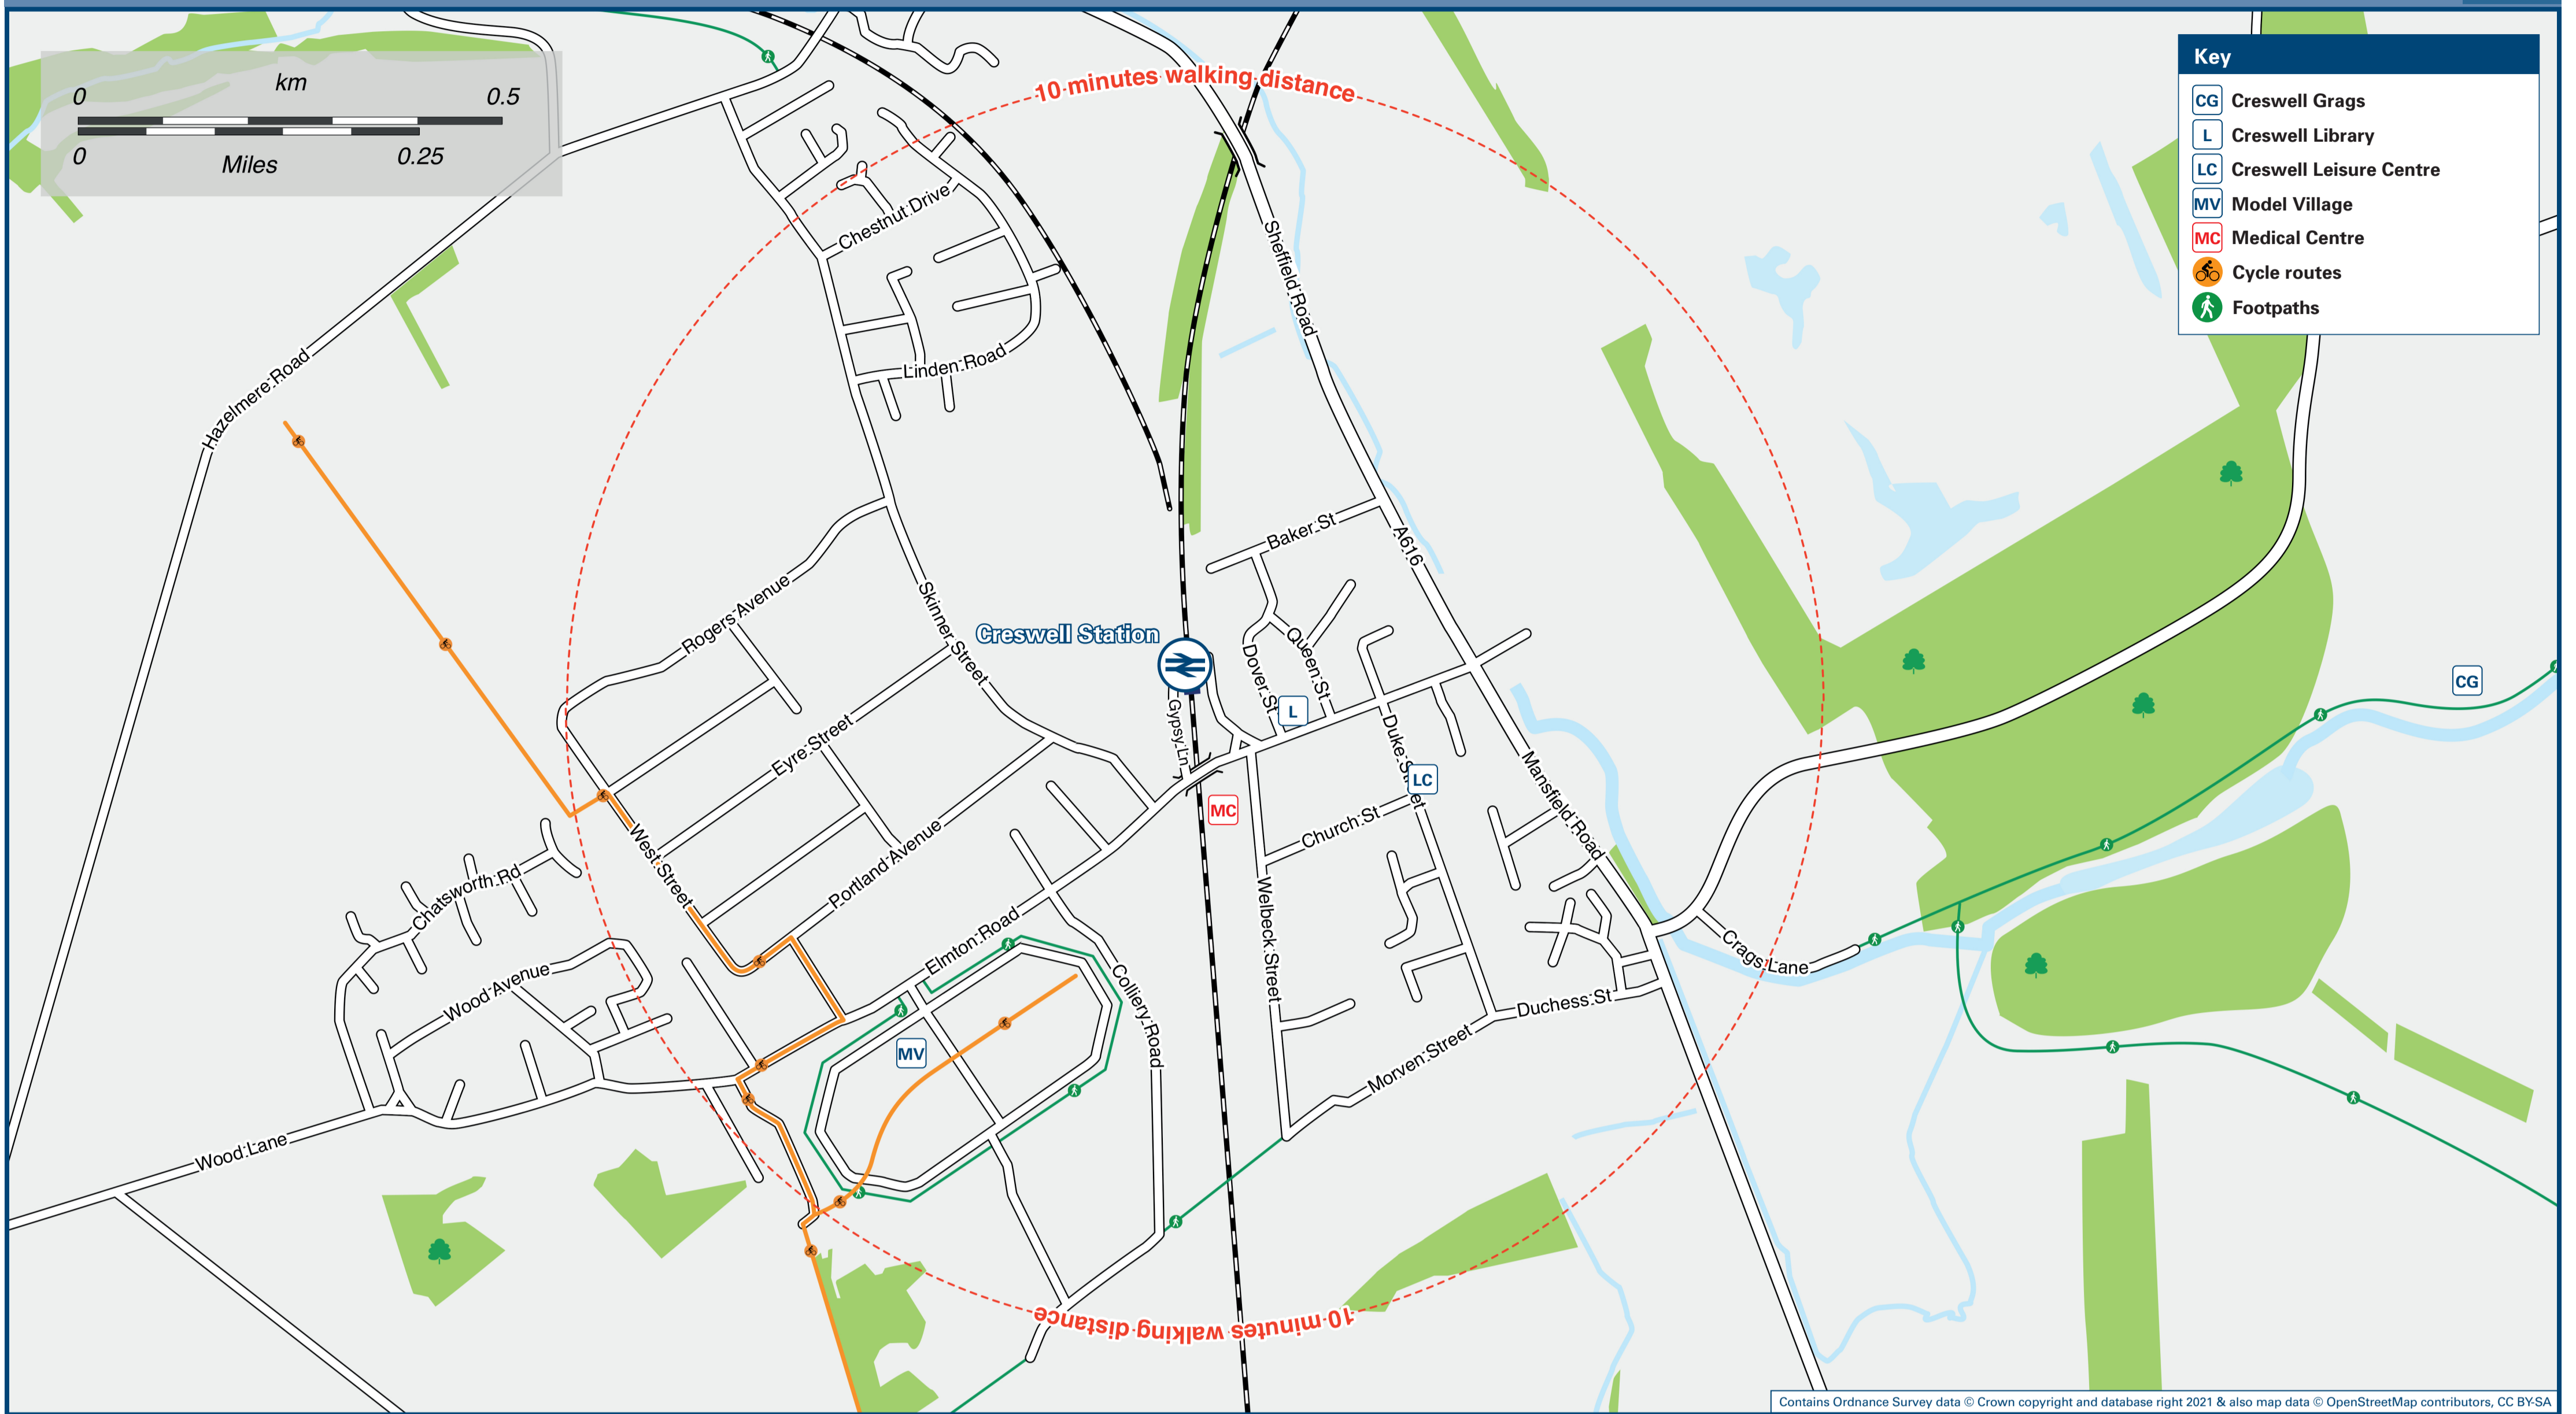

Creswell (Derbys) Station

Onward Travel Information

Local area map