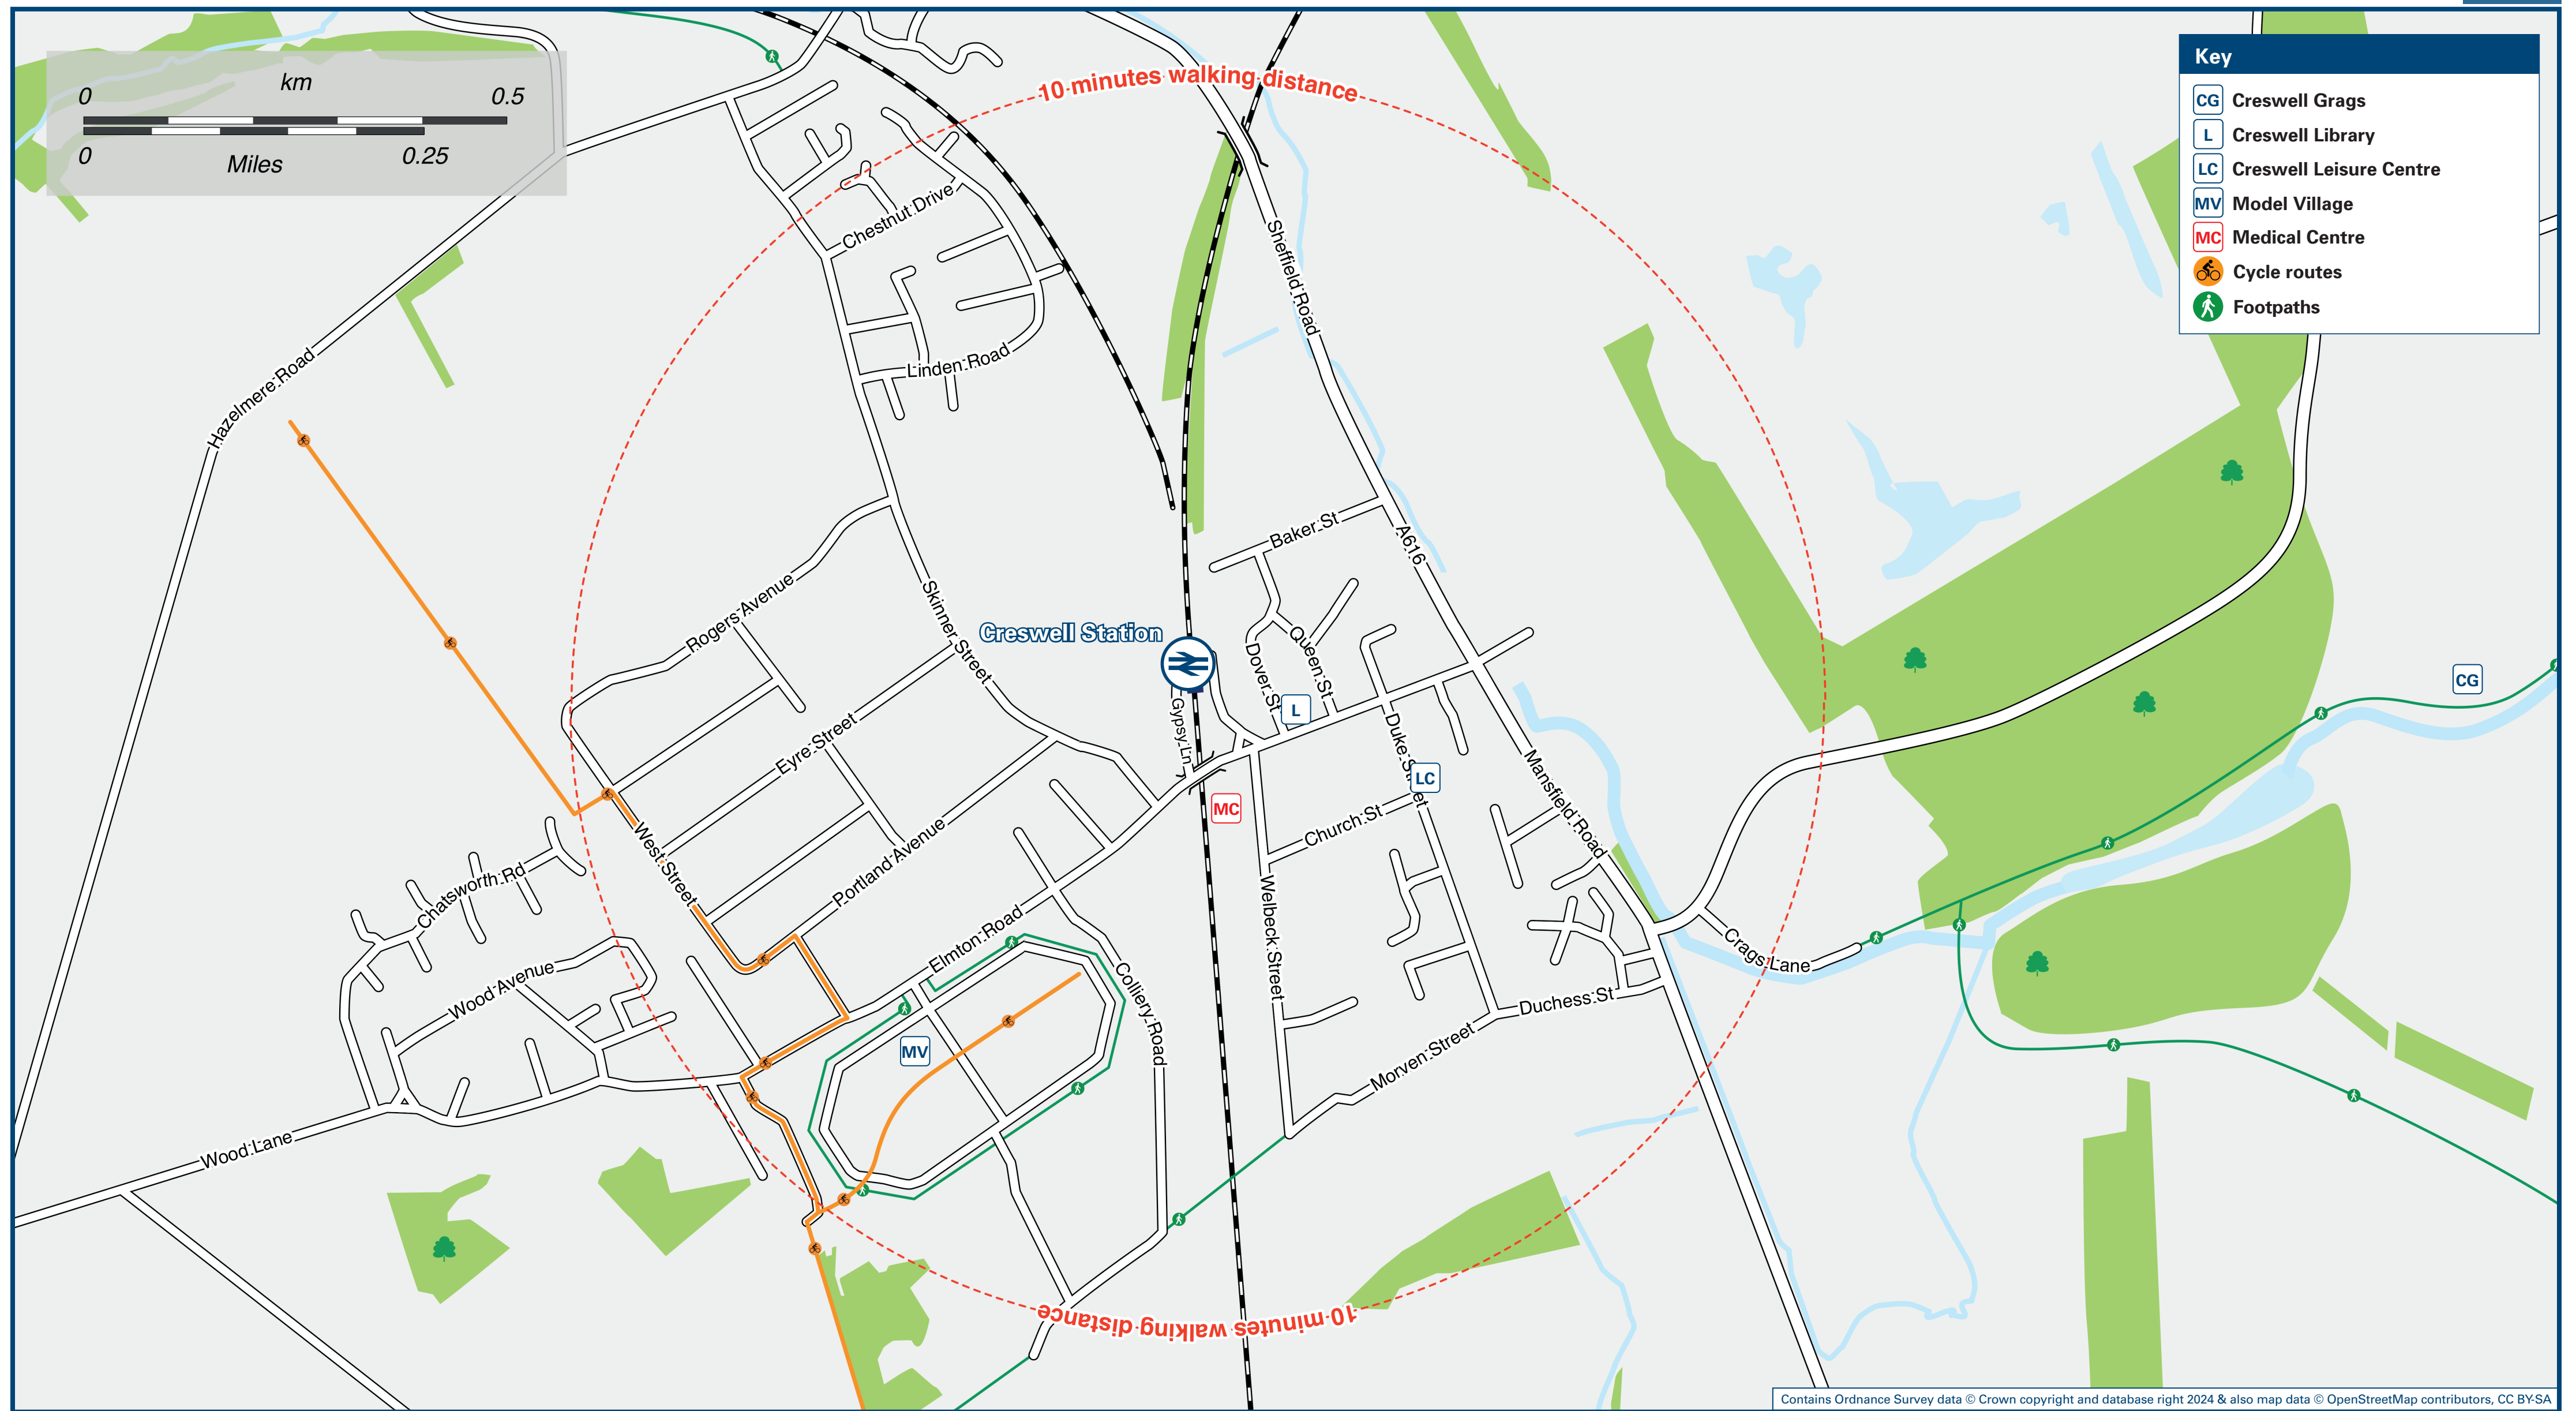

Creswell (Derbys) Station

Onward Travel Information

Local area map