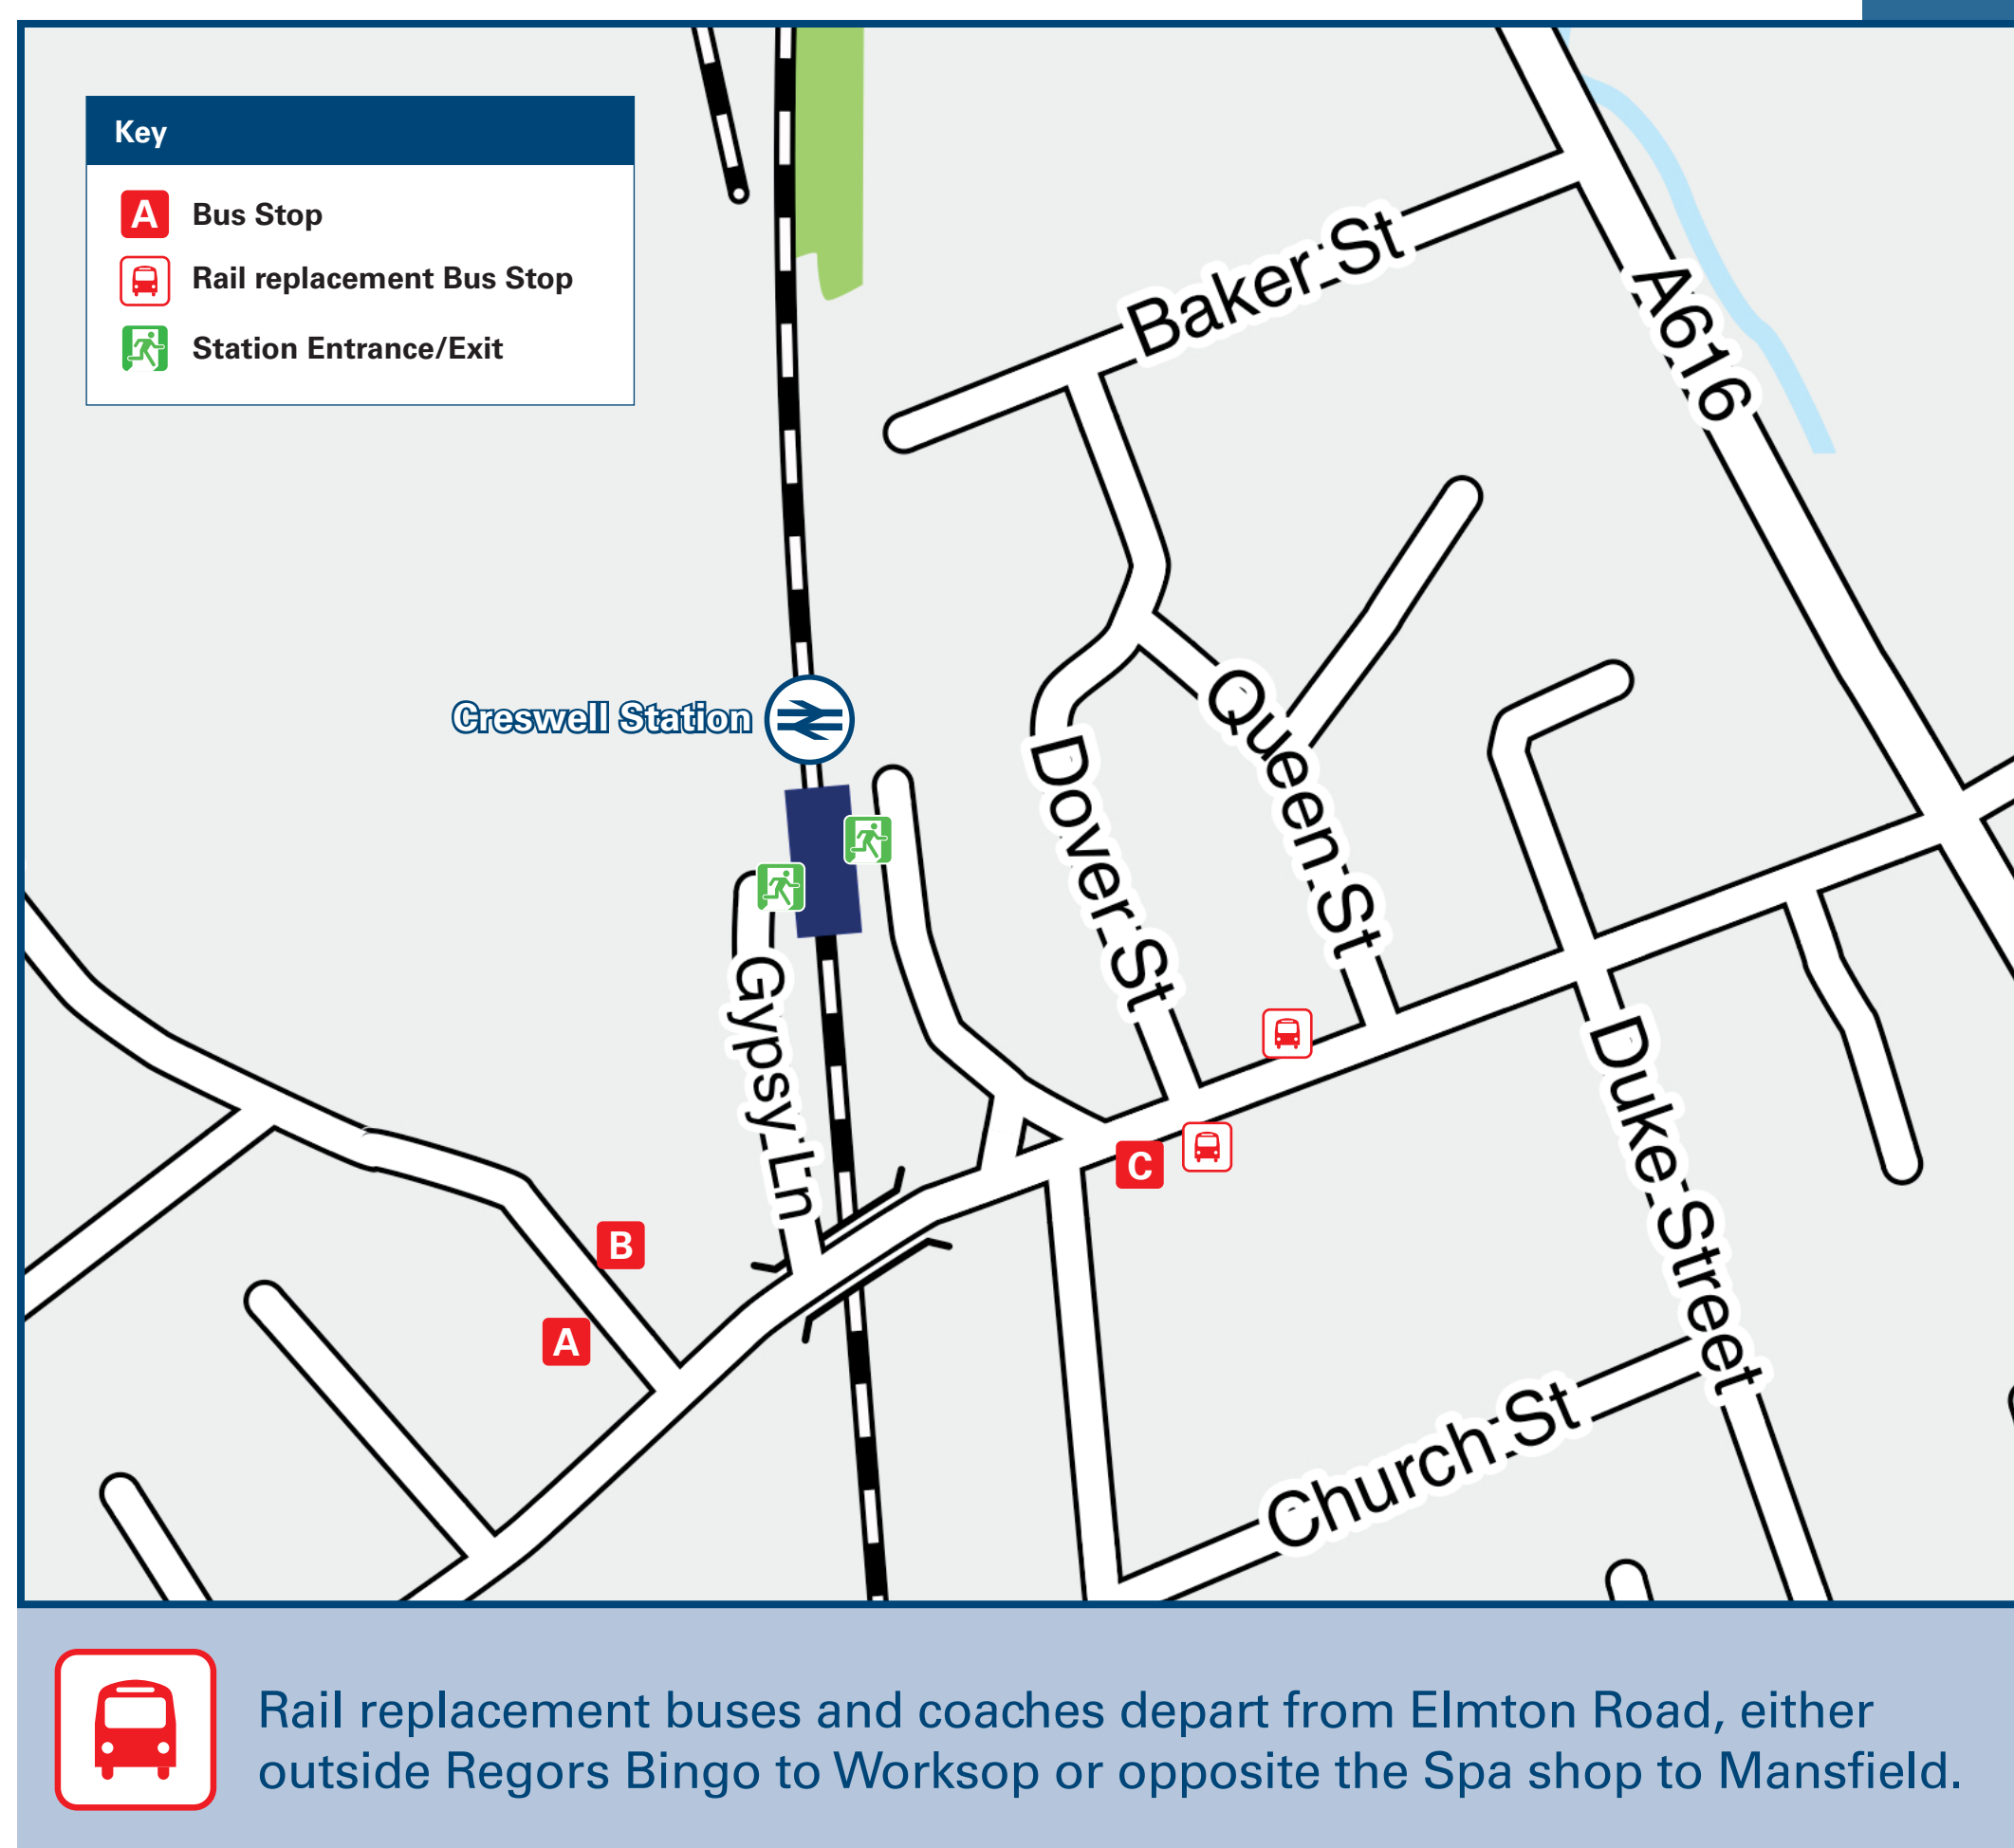

Buses

Main destinations by bus

(Data correct at March 2024)

DESTINATION	BUS ROUTES	BUS STOP
Bakestone Moor	77, 77A	A
Barlborough	77, 77A	A
Brimington (Chesterfield Road)	77, 77A	A
Brimington (Village - High Street)	90	A, C
Chesterfield	77, 77A, 90	A, C
Clowne	77, 77A, 90	A, C
Creswell (Chestnut Drive)	77, 77A, 90	A, C
Creswell (Elmfields)	77, 77A	B, C
Duckmanton	90	A, C
Hodthorpe	77, 77A	A
Hollingwood	90	A, C
Inkersall	77A	A
Markham Vale (Chesterfield Road)	90	A, C
Mastin Moor (Worksop Road, Crossroads)	77, 77A	A
Mastin Moor Village (Lansbury Avenue)	77, 77A	A
Shuttlewood	90	A, C
Stanfree	90	A, C
Staveley	77, 77A, 90	A, C
Whitwell	77, 77A	A
Worksop	77, 77A	A

Notes

Bus routes 77 and 90 operate daytime Mondays to Saturdays.
Bus route 77A operates evenings Mondays to Saturdays and all day on Sundays & Bank Holidays.
Direct trains operate to Whitwell and Worksop from Creswell station
Cycling info sustrans.org.uk

Taxis

Creswell station has no taxi rank or cab office. Advance booking is essential, please consider using the following local operators: (Inclusion of this number doesn't represent any endorsement of the taxi firm)

Door 2 Door Taxis
01623 202 020

G & S Private Hire
01623 742 170

To N Fro Taxis
01623 748 459

Further information about all onward travel

Local Cycle Info bolsover.gov.uk For more information about cycle routes.	National Cycle Info sustrans.org.uk Sustrans is the UK's leading sustainable transport charity.	Bus Times See timetable displays at bus stops. www.traveline.info 0871 200 22 33 calls cost 13p per minute plus your phone company's access charge	NextBuses Find the bus times for your stop. Search for a bus stop by entering a postcode, street & town or a stop name & town.	PlusBus plusbus.info A discount price 'bus pass' that you buy with your train ticket. It gives you unlimited bus travel around your chosen town, on participating buses.

National Rail Enquiries

Online nationalrail.co.uk	NRE App Free National Rail Enquiries app for iOS and Android	Social Media facebook.com/nationalrailenq @nationalrailenq	Alert Me You can sign up to Alert Me messages on the National Rail Enquiries website where you can receive train and platform notifications directly to your smart phone. nationalrail.co.uk/alertme	Contact Centre 03457 48 49 50 Calls cost no more than calls to geographic numbers (01 or 02) and may be recorded.	PlusBike nationalrail.co.uk/plusbike For more information.

National Rail
Britain's train companies working together