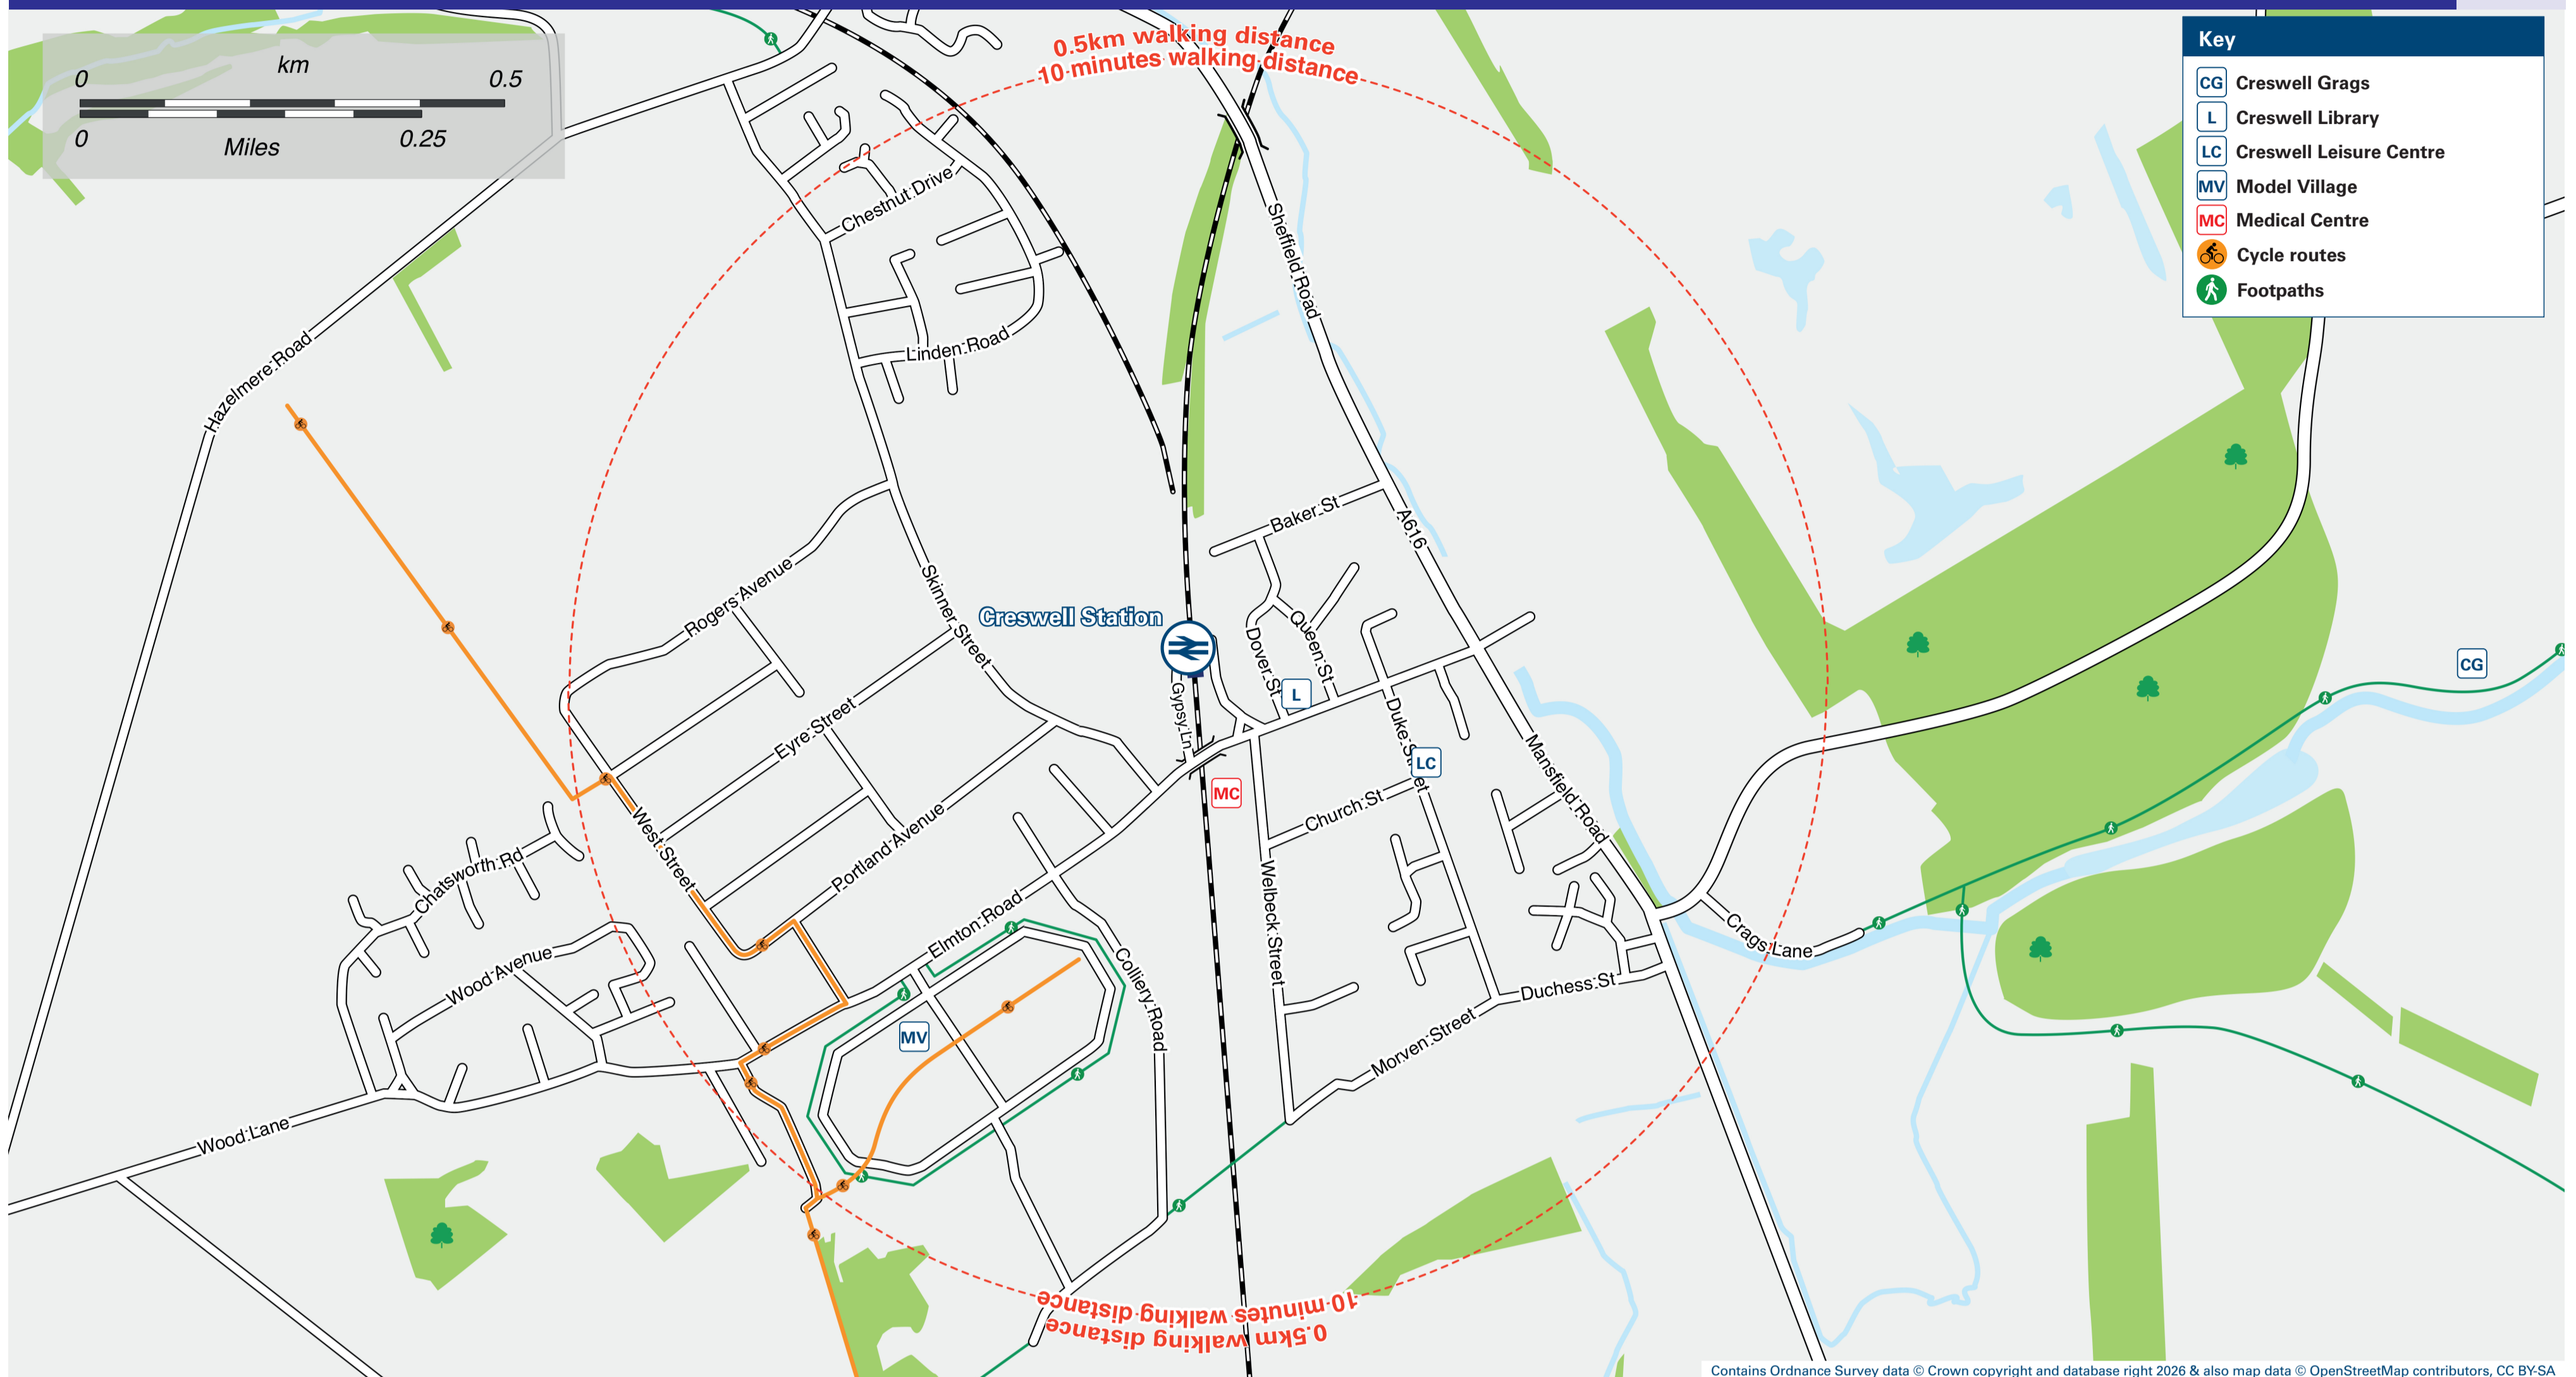

Onward Travel Information

Creswell (Derbys) Station

Local area map