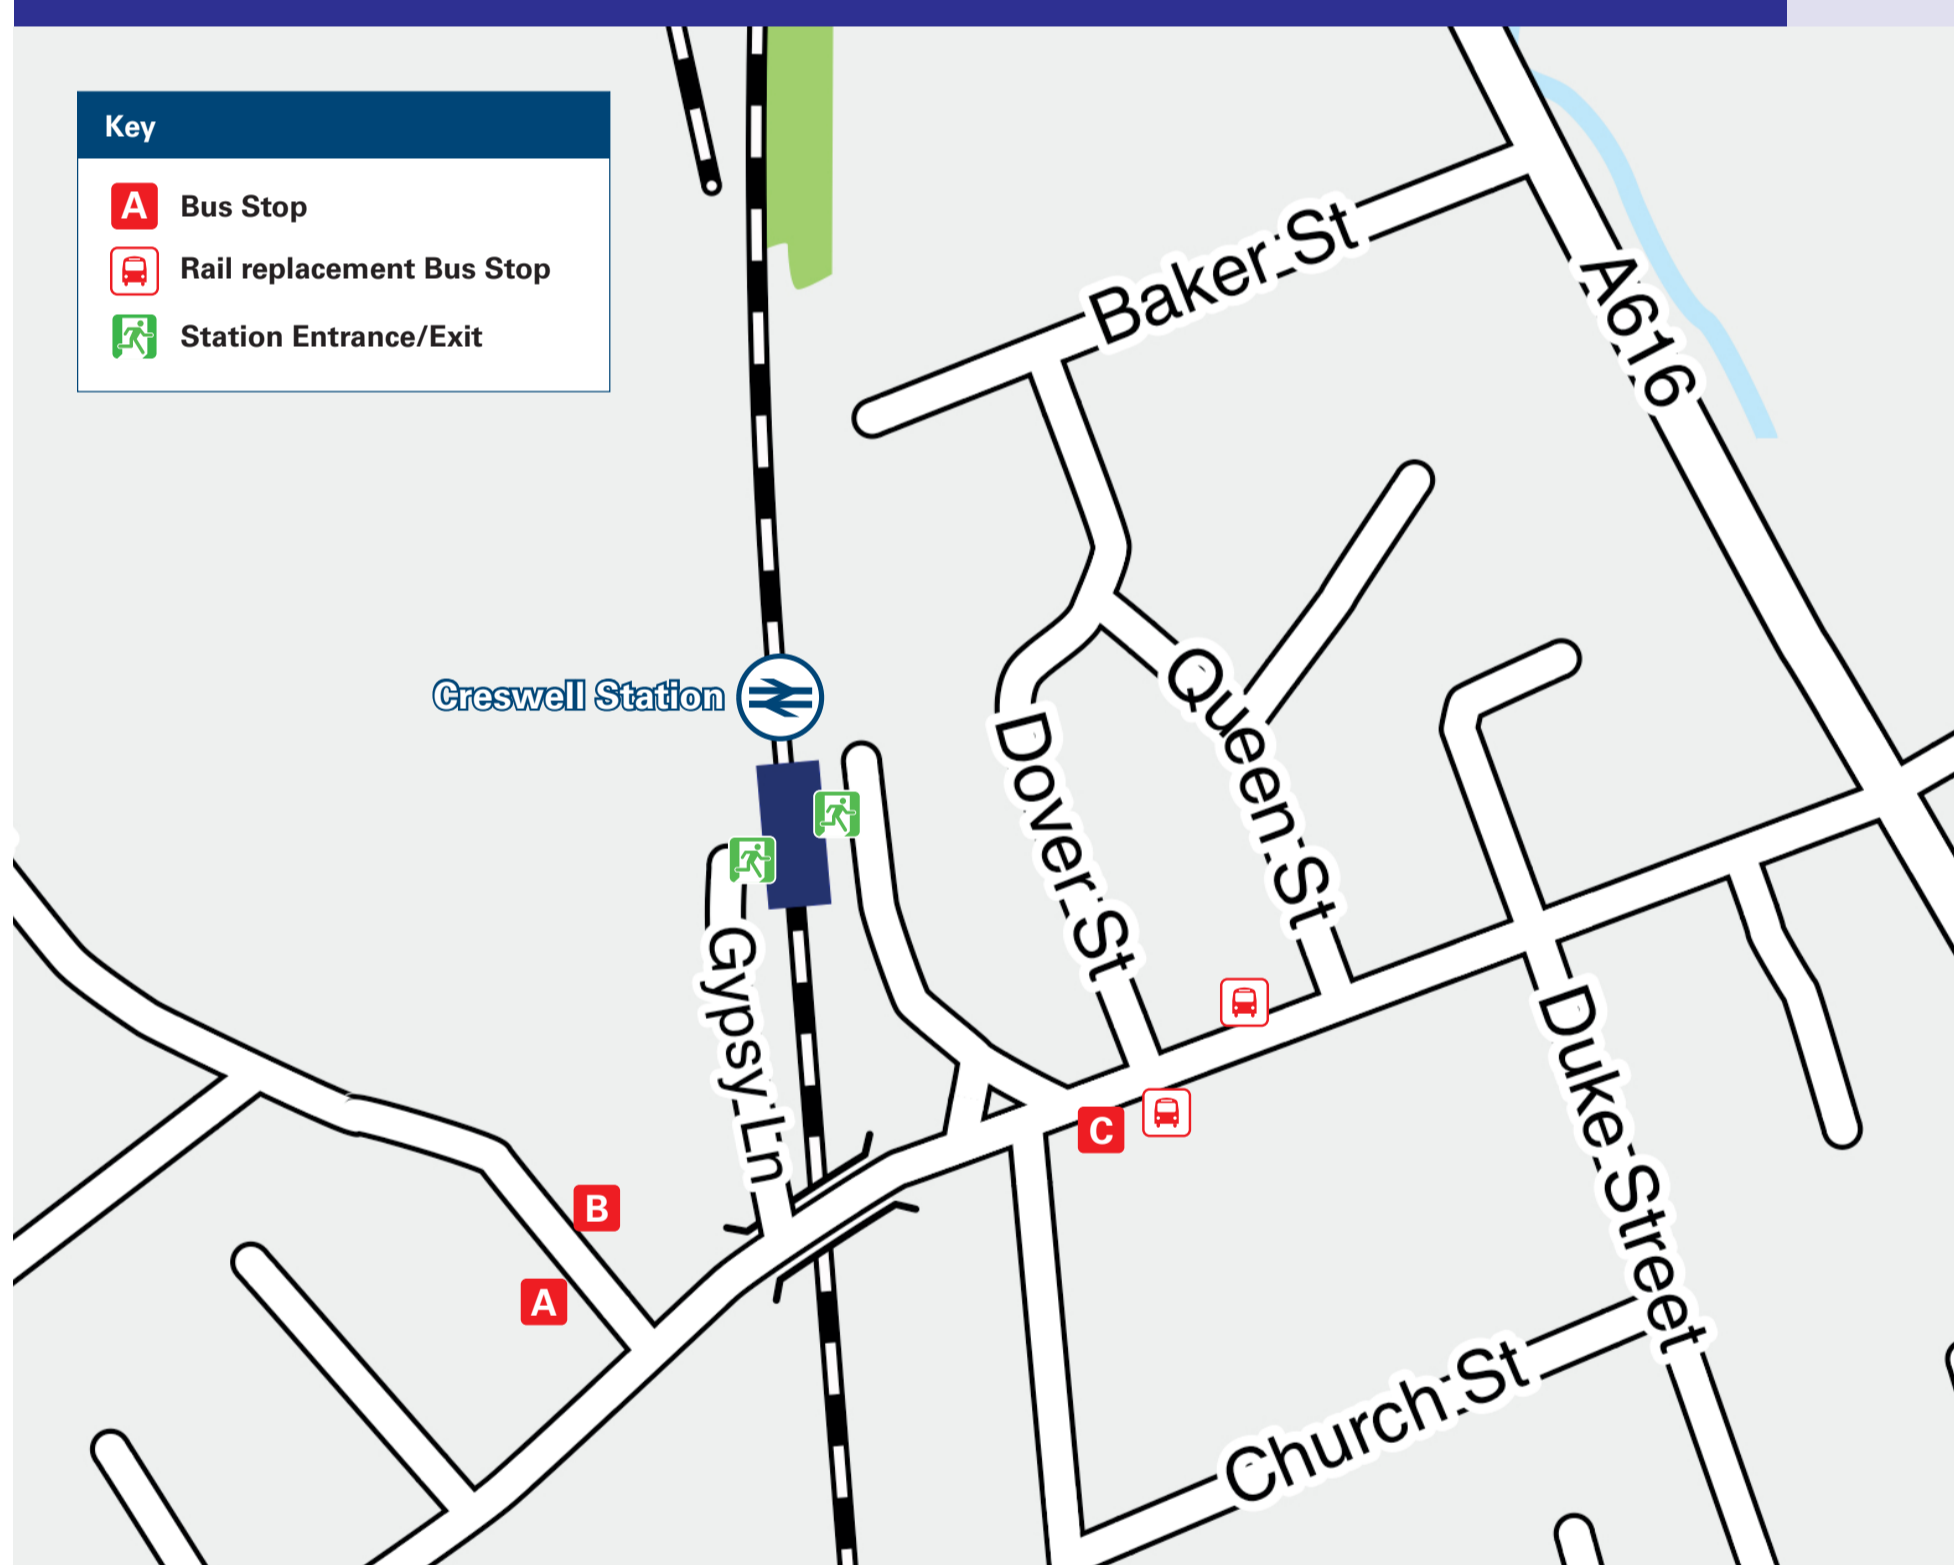

Buses

Rail replacement buses and coaches depart from Elmtan Road, either outside Regors Bingo (to Worksop) or opposite the Spar shop (to Mansfield).

Main destinations by bus

(Data correct at April 2026)

DESTINATION	BUS ROUTES	BUS STOP
Bakestone Moor	77, 77A*	B
Barlborough	77, 77A*	A
Brimington (Chesterfield Road)	77, 77A*	A
Brimington (Village - High Street)	90	A, C
Chesterfield	77, 77A*	A
	90	A, C
Clowne	77, 77A*	A
	90	A, C
Creswell (Chestnut Drive)	77, 77A*, 90	B
	90	C
Creswell (Elmfields)	77, 77A*	B
	90	C
Duckmanton	90	A, C
Hodthorpe	77, 77A*	B
Hollingwood	90	A, C
Inkersall	77A*	A
Markham Vale (Chesterfield Road)	90	A, C
Mastin Moor (Worksop Road, Crossroads)	77, 77A*	A
Mastin Moor Village (Lansbury Avenue)	77, 77A*	A
Shuttlewood	90	A, C
Stanfree	90	A, C
Staveley	77, 77A*	A
	90	A, C
Whitwell	77, 77A*	B
Worksop	77, 77A*	B

NOTES

Bus routes 77 and 90 operate daytime services on Mondays to Saturdays, only. No Sunday services.
For bus times and days of operation please contact TraveLine on www.traveline.info or call: 0871 200 22 33
* Bus route 77A operates an evening service on Mondays to Saturdays, and a daytime service on Sundays.
Cycling info walkwheelcycletrust.org.uk
Direct trains operate to Whitwell and Worksop from Creswell station

Taxis

Creswell station has no taxi rank or cab office. Advance booking is essential, please consider using the following local operators: (Inclusion of this number doesn't represent any endorsement of the taxi firm)

Mazzas Taxis & Minibuses
01909 721 620

Premier Cars
0115 913 8918

Further information about all onward travel

Local Cycle Info

derbyshire.gov.uk/transport-roads/transport-plans/sustainable-travel

For more information about cycle routes.

National Cycle Info

walkwheelcycletrust.org.uk

Bus Times

See timetable displays at bus stops.

PlusBus

plusbus.info

PlusBus is a discount price 'bus pass' that you buy with your train ticket. It gives you unlimited bus travel around your chosen town, on participating buses. Visit plusbus.info

National Rail Enquiries

Online	NRE App	Social Media	Alert Me	Contact Centre	PlusBike
nationalrail.co.uk	Free National Rail Enquiries app for iOS and Android	facebook.com/nationalrailenq @nationalrailenq	nationalrail.co.uk/alertme You can sign up to Alert Me messages on the National Rail Enquiries website where you can receive train and platform notifications directly to your smart phone.	03457 48 49 50 Calls cost no more than calls to geographic numbers (01 or 02) and may be recorded.	nationalrail.co.uk/plusbike For more information.