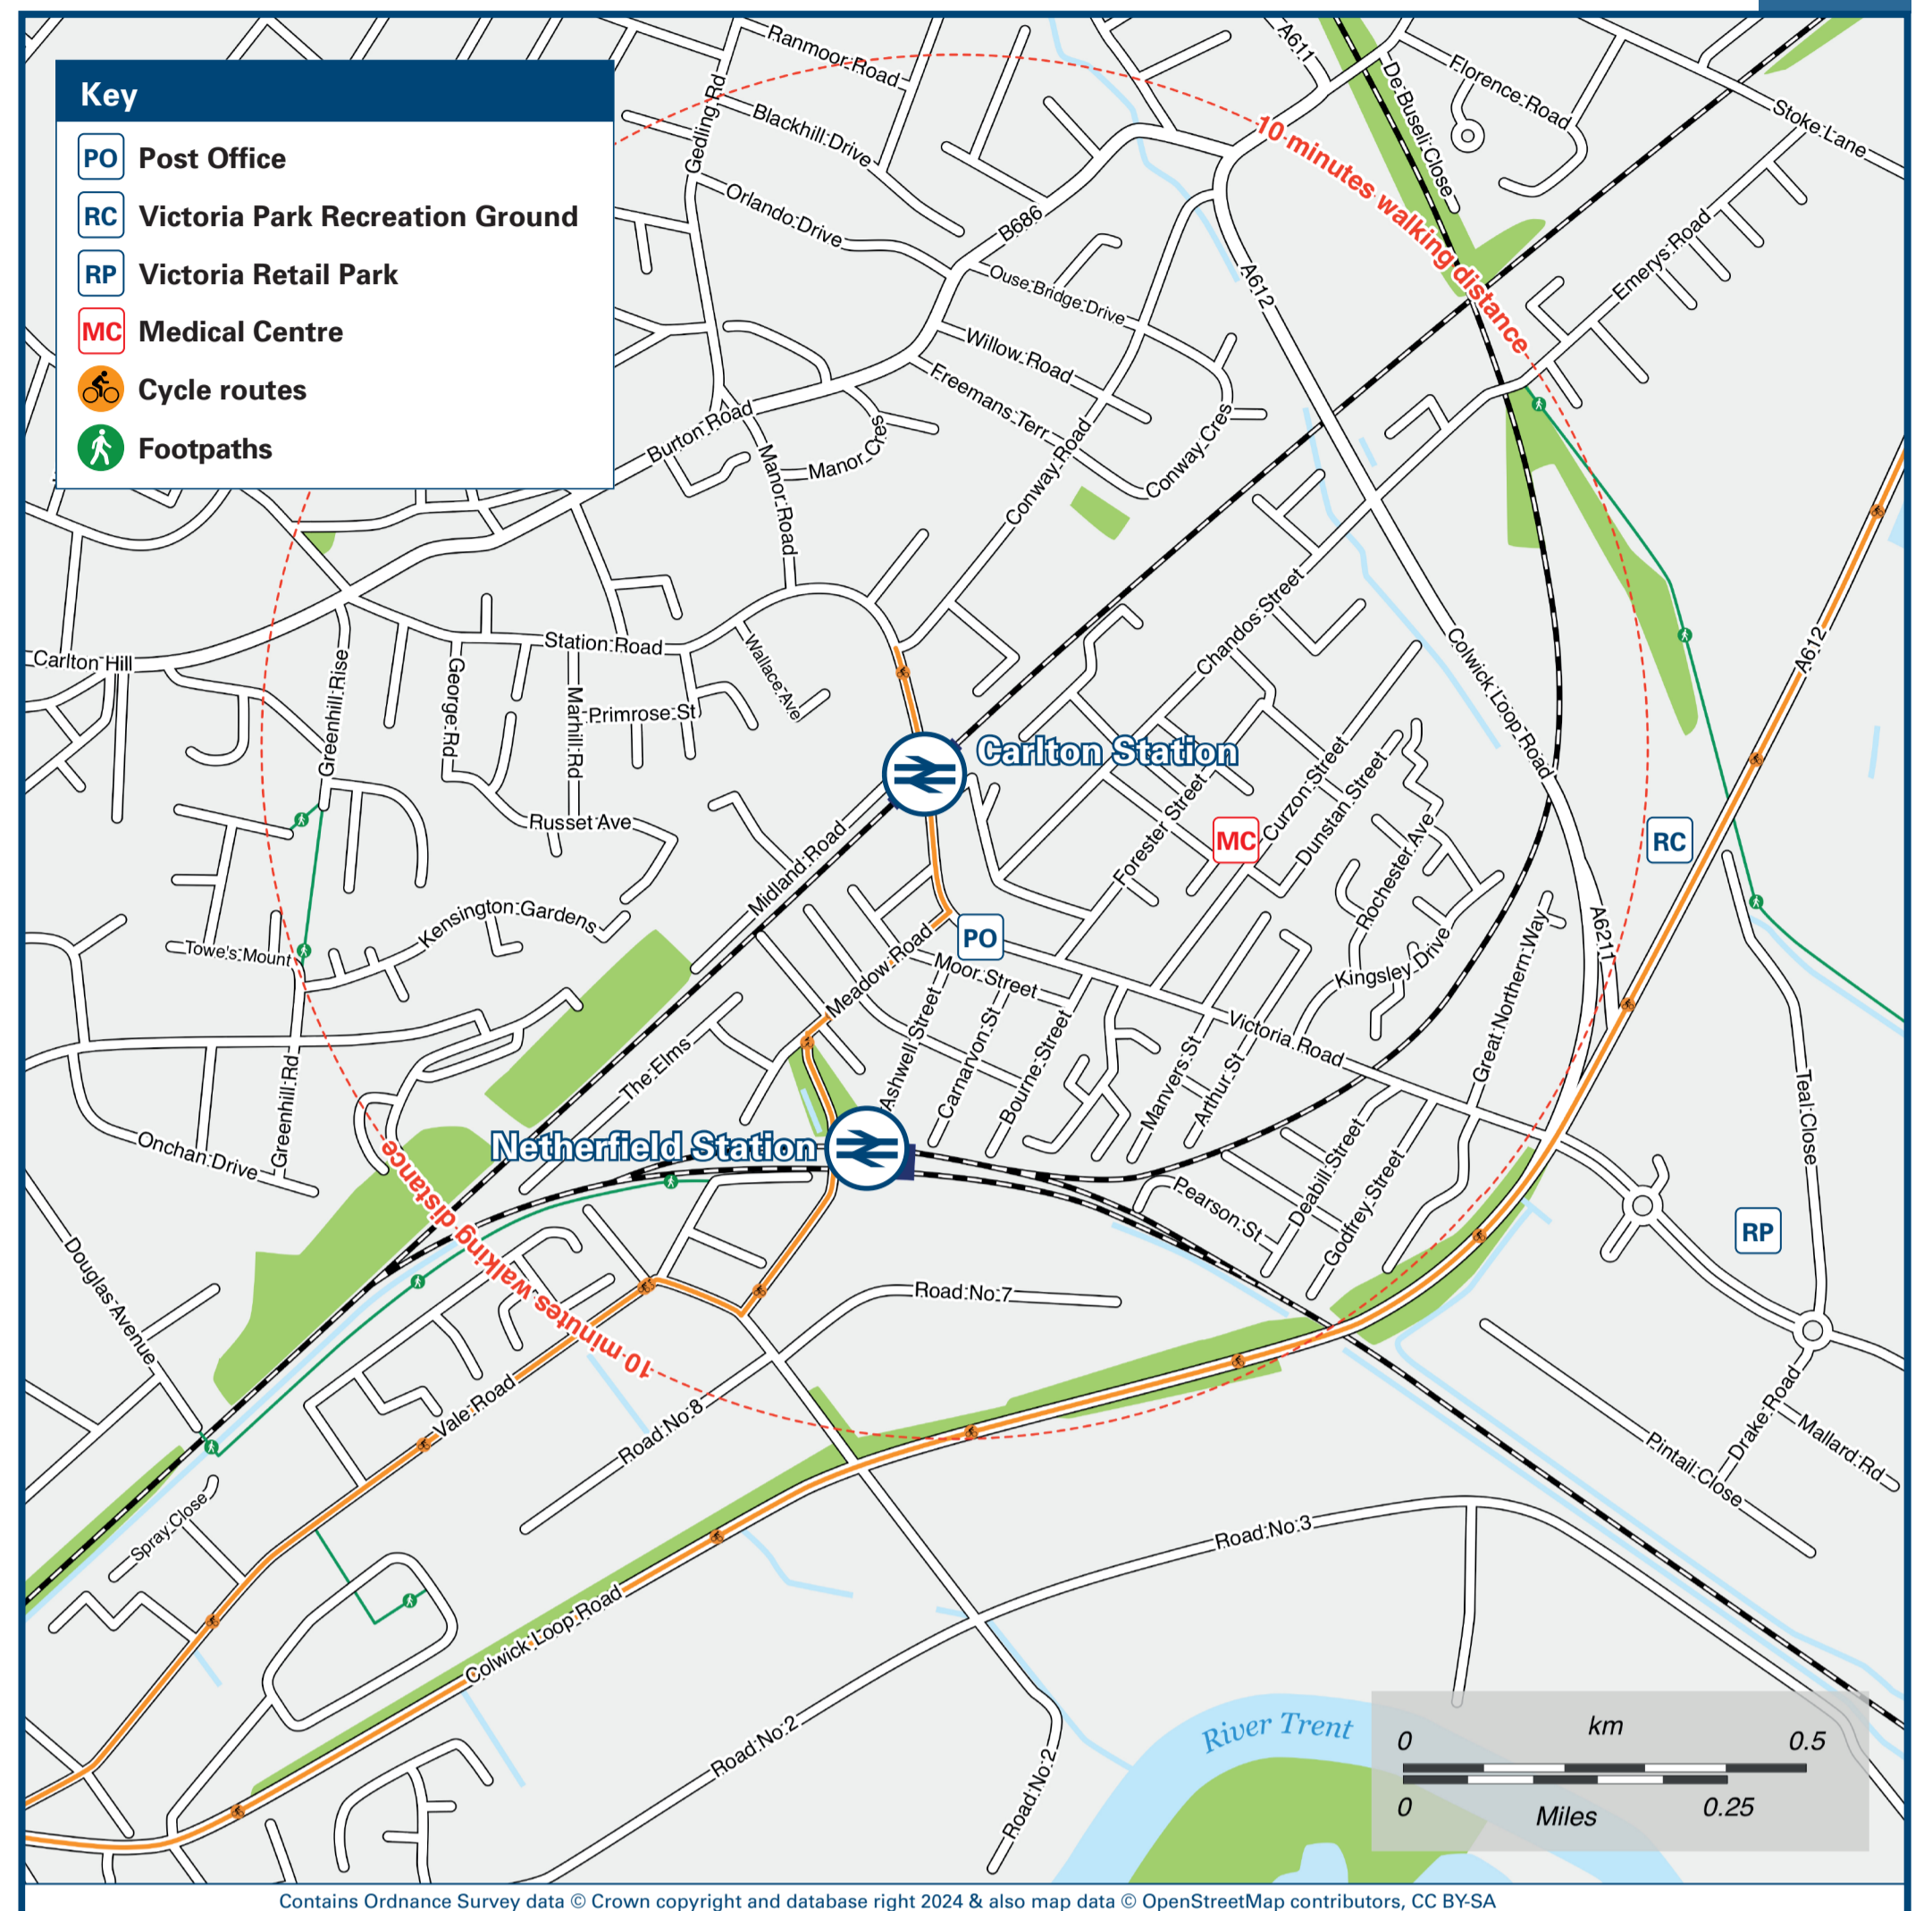

# Carlton Station

# Onward Travel Information

## Buses

Rail replacement buses and coaches depart from Victoria Road, bus stops {B} and {C} on the map.

## Local area map