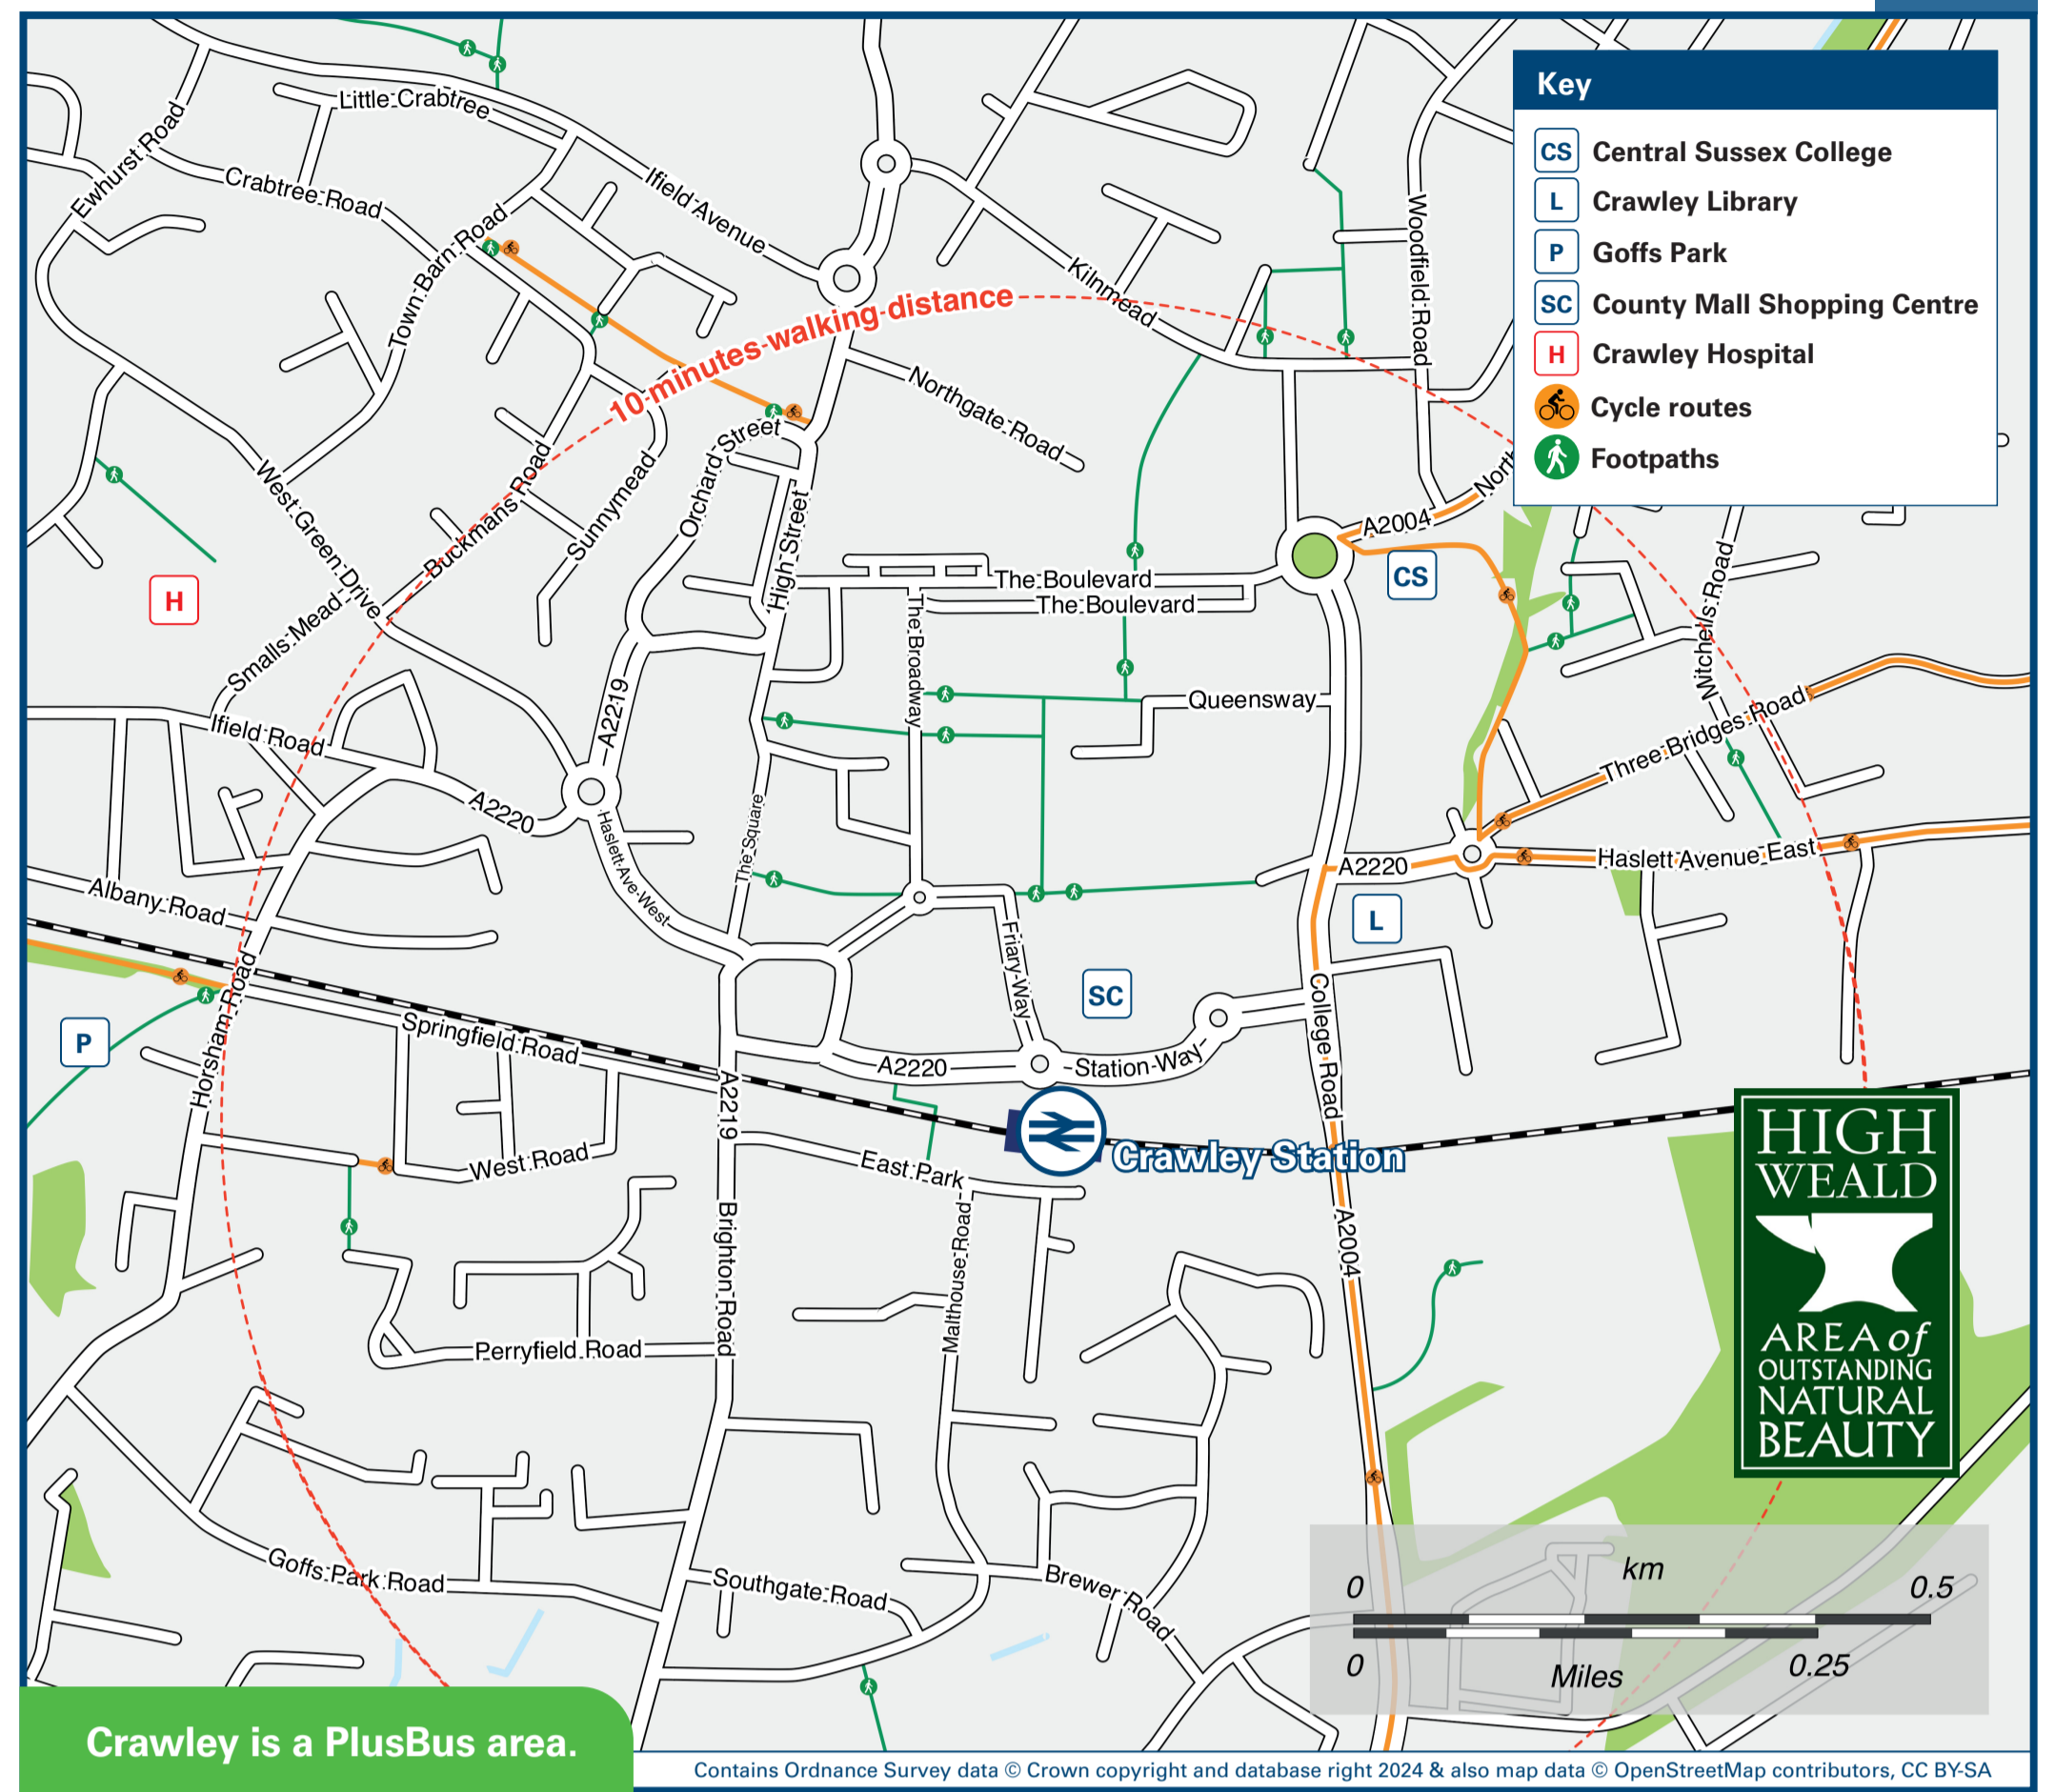

Crawley Station

Onward Travel Information

Buses and Taxis

Rail replacement buses depart from Station Way (stop unmarked)

Local area map

Crawley is a PlusBus area.

PlusBus is a discount price 'bus pass' that you buy with your train ticket. It gives you unlimited bus travel around your chosen town, on participating buses. Visit www.plusbus.info

DESTINATION	BUS ROUTES	BUS STOP
Groombridge (for Spa Valley Railway)	291	D
Handcross	271, 273	F
Hartfield (for Pooh Corner)	291	D
Haywards Heath	272	D
Hickstead	271	F
Hickstead	273	F
Horley (Town Centre)	100, 460	I
Horsham	22#	H
Horsham	23	F
Ifield	2, 21	H
Ifield West	2	H
K2 Leisure Centre	2	B
Kilnwood Vale	23	F
Langley Green (and Langley Green Hospital)	4, 5	G
Leisure Park Multiplex	4, 5	G
Lindfield	10	D
Lingfield	21	H
Maidenbower	272	D
Manor Royal	100	C
Newdigate	10	D
Newdigate	22#	H
Newdigate	21	H
Northgate	100, 400, 460	I
Pease Pottage	10	D
Pease Pottage	271, 273	F
Pound Hill	3, 84, 272, 281, 291, 400	D
Povey Cross	4, 5	C
Redhill	100	I
Reigate	22#	H
Roffey	100, 400, 460	I
Salfords	460	I
Salfords	23	F
Sayers Common	100, 400, 460	I
Sayers Common	273	F

DESTINATION	BUS ROUTES	BUS STOP
Southgate	1, 2, 10	B, A
Staplefield	23, 271, 273	F
Stone Quarry Estate	271	F
Stone Quarry Estate	281, 400	D
Three Bridges Station	3, 84, 272, 281, 291, 400	D
Tilgate	4, 5, 100	C
Tinsley Green (Radford Road)	2	B
Tunbridge Wells	3	D
Turners Hill	291	D
Turners Hill Park	84, 272	D
Wakehams Green (Halifax Close)	84	D
Wakehurst Place	272	D
Waminglid	4, 5	C
West Hoathly	273	F
West Hoathly	84	D