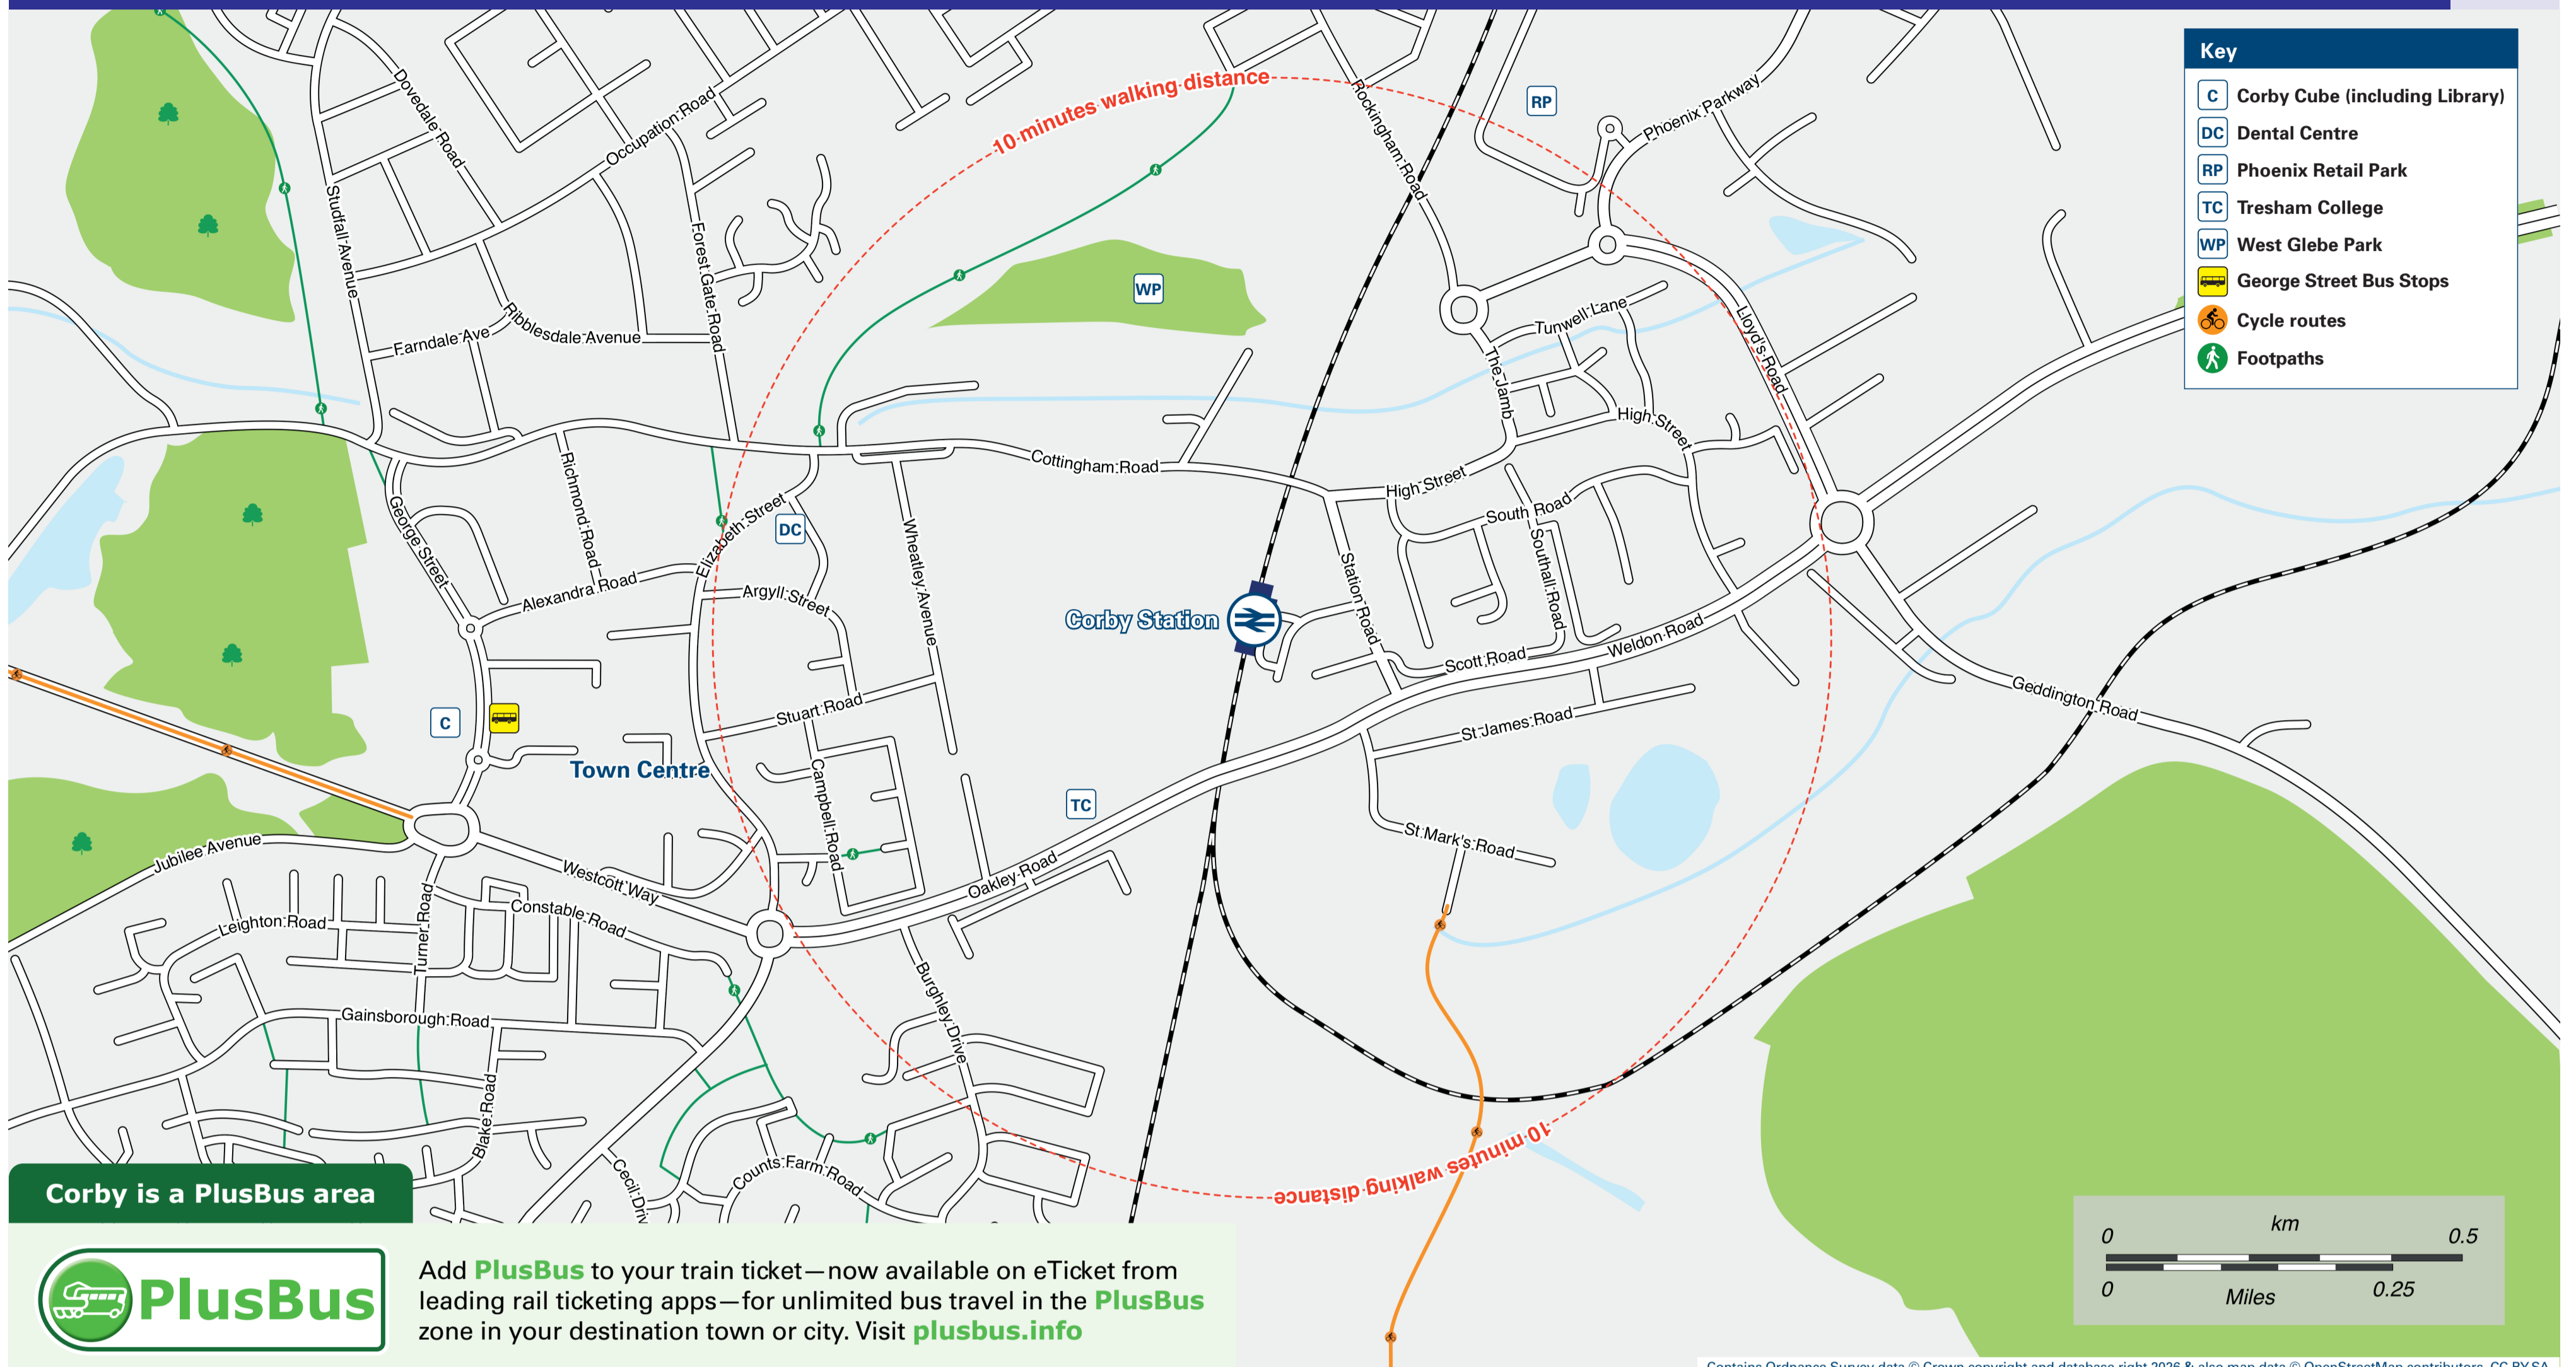

Onward Travel Information

Corby Station

Local area map

Buses and Taxis

Main destinations by bus

(Data correct at June 2026)

DESTINATION	BUS ROUTES	BUS STOP
Brigstock	14~, 15*	D
Caldecott	15*	B
Corby (Priors Hall, Willowbrook Industry)	R1*	A
Corby (Town Centre, George Street) #	X4	A
	R1*, X4	A
	15*	C
	14~, 15*	E
Cottingham	R1*	A
Geddington	15*	B, D
Great Easton	R1*	A
Great Oakley	X4	A
Gretton	R1*	A
Islip	14~	D
Kettering (Bus Interchange) @	X4	A
	15*	B, D
Little Stanion (Welcome Centre)	14~, 15*	D
	15*	B
Lower Benefield	X4	A
Oundle	X4	A
Peterborough (Queensgate Bus Station)	X4	A
Stanion	14~, 15*	D
	15*	B
Thrapston	14~	D
Upper Benefield	X4	A
Weekley	15*	B, D
Weldon	X4	A

NOTES

- PlusBus destination, please see below for details.
- Bus route X4 runs a daily service.
- For bus times and days of operation please contact TraveLine on www.traveline.info or call: 0871 200 22 33
- * Bus routes 15 & R1 run limited daytime services on Mondays to Saturdays, only. No evening or Sunday services.
- ~ Bus routes 14 runs very limited daytime and early evening services on Mondays to Saturdays, only. No Sunday services.
- # Bus services to additional destinations depart from Corby George Street bus stops. See Local Map for location.
- @ Direct trains operate to this destination from Corby station.