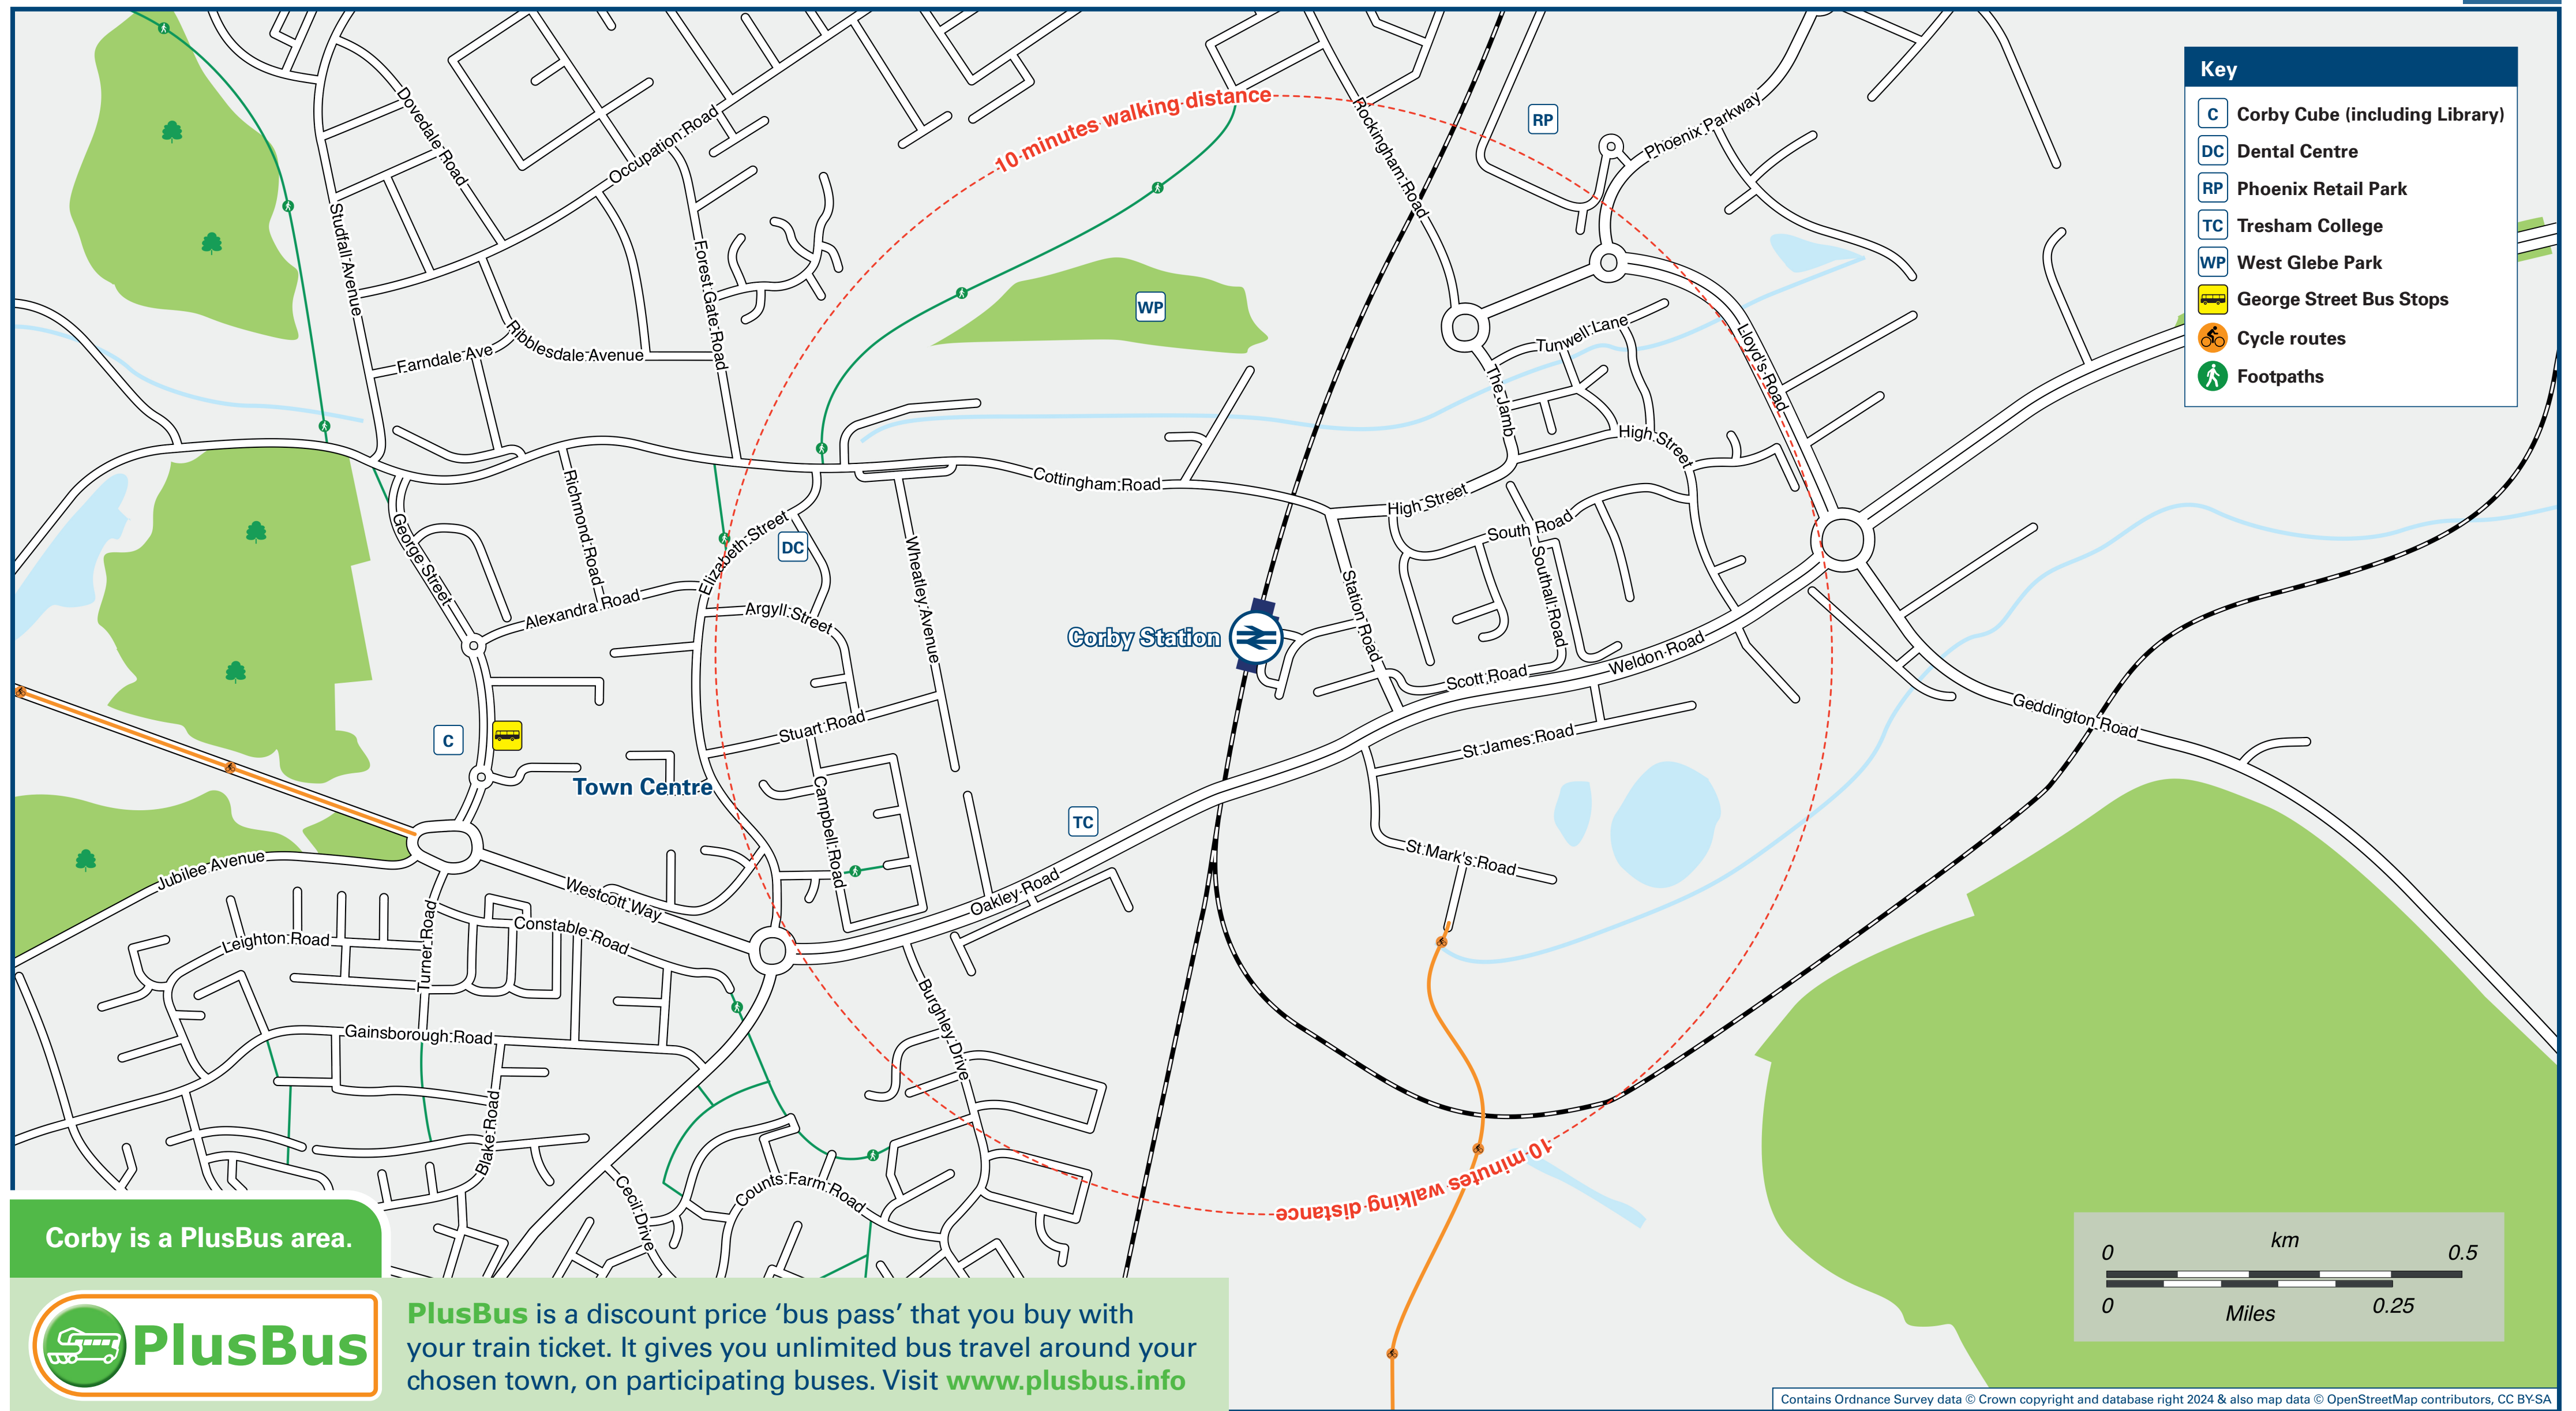

Corby Station

Onward Travel Information

Local area map

Buses and Taxis

Main destinations by bus

(Data correct at March 2024)

DESTINATION	BUS ROUTES	BUS STOP
Brigstock	14, 15+ 15+ X4*	D B A
● Corby (Priors Hall, Willowbrook Industry)	2C- X4*	B A
● Corby (Town Centre, George Street)#	2C-, 15+, X4^ 14, 15+, X4*	C E B
Geddington	15+	B, D
Islip	14	D
Little Stanion (Welcome Centre)	14, 15+ 15+	D B
Lower Benefield	X4* X4^	A, D B
Oundle	X4*	A, D
Peterborough (Queensgate Bus Station)	X4^	B
Stanion	14, 15+ 15+	D B
Thrapston	14	D
Upper Benefield	X4*	A, D
Weekley	X4^	B
● Weldon	15+ X4*	B, D A, D
	X4^	B

Notes

- PlusBus destination, please see below for details.
- For bus times and days of operation please contact Traveline on 0871 200 22 33 or contact the bus operator: Stagecoach Midlands (for all bus routes on this poster) call 0345 241 8000.
- + Bus route 15 runs a limited service Mondays Saturdays only, please check times and correct bus stop with Traveline.
- Bus route 2C runs a limited service from this stop Mondays to Fridays only.
- * Bus route X4 runs Monday to Saturday morning peak, evenings and all day on Sundays and Bank Holidays only from stops (A), (D) and (E).
- ^ Bus route X4 runs Monday to Saturday daytime only from stops (B) and (C) (no Sunday or Bank Holiday service from these stops).
- # Bus services to additional destinations depart from Corby George Street bus stops, contact Traveline for details.