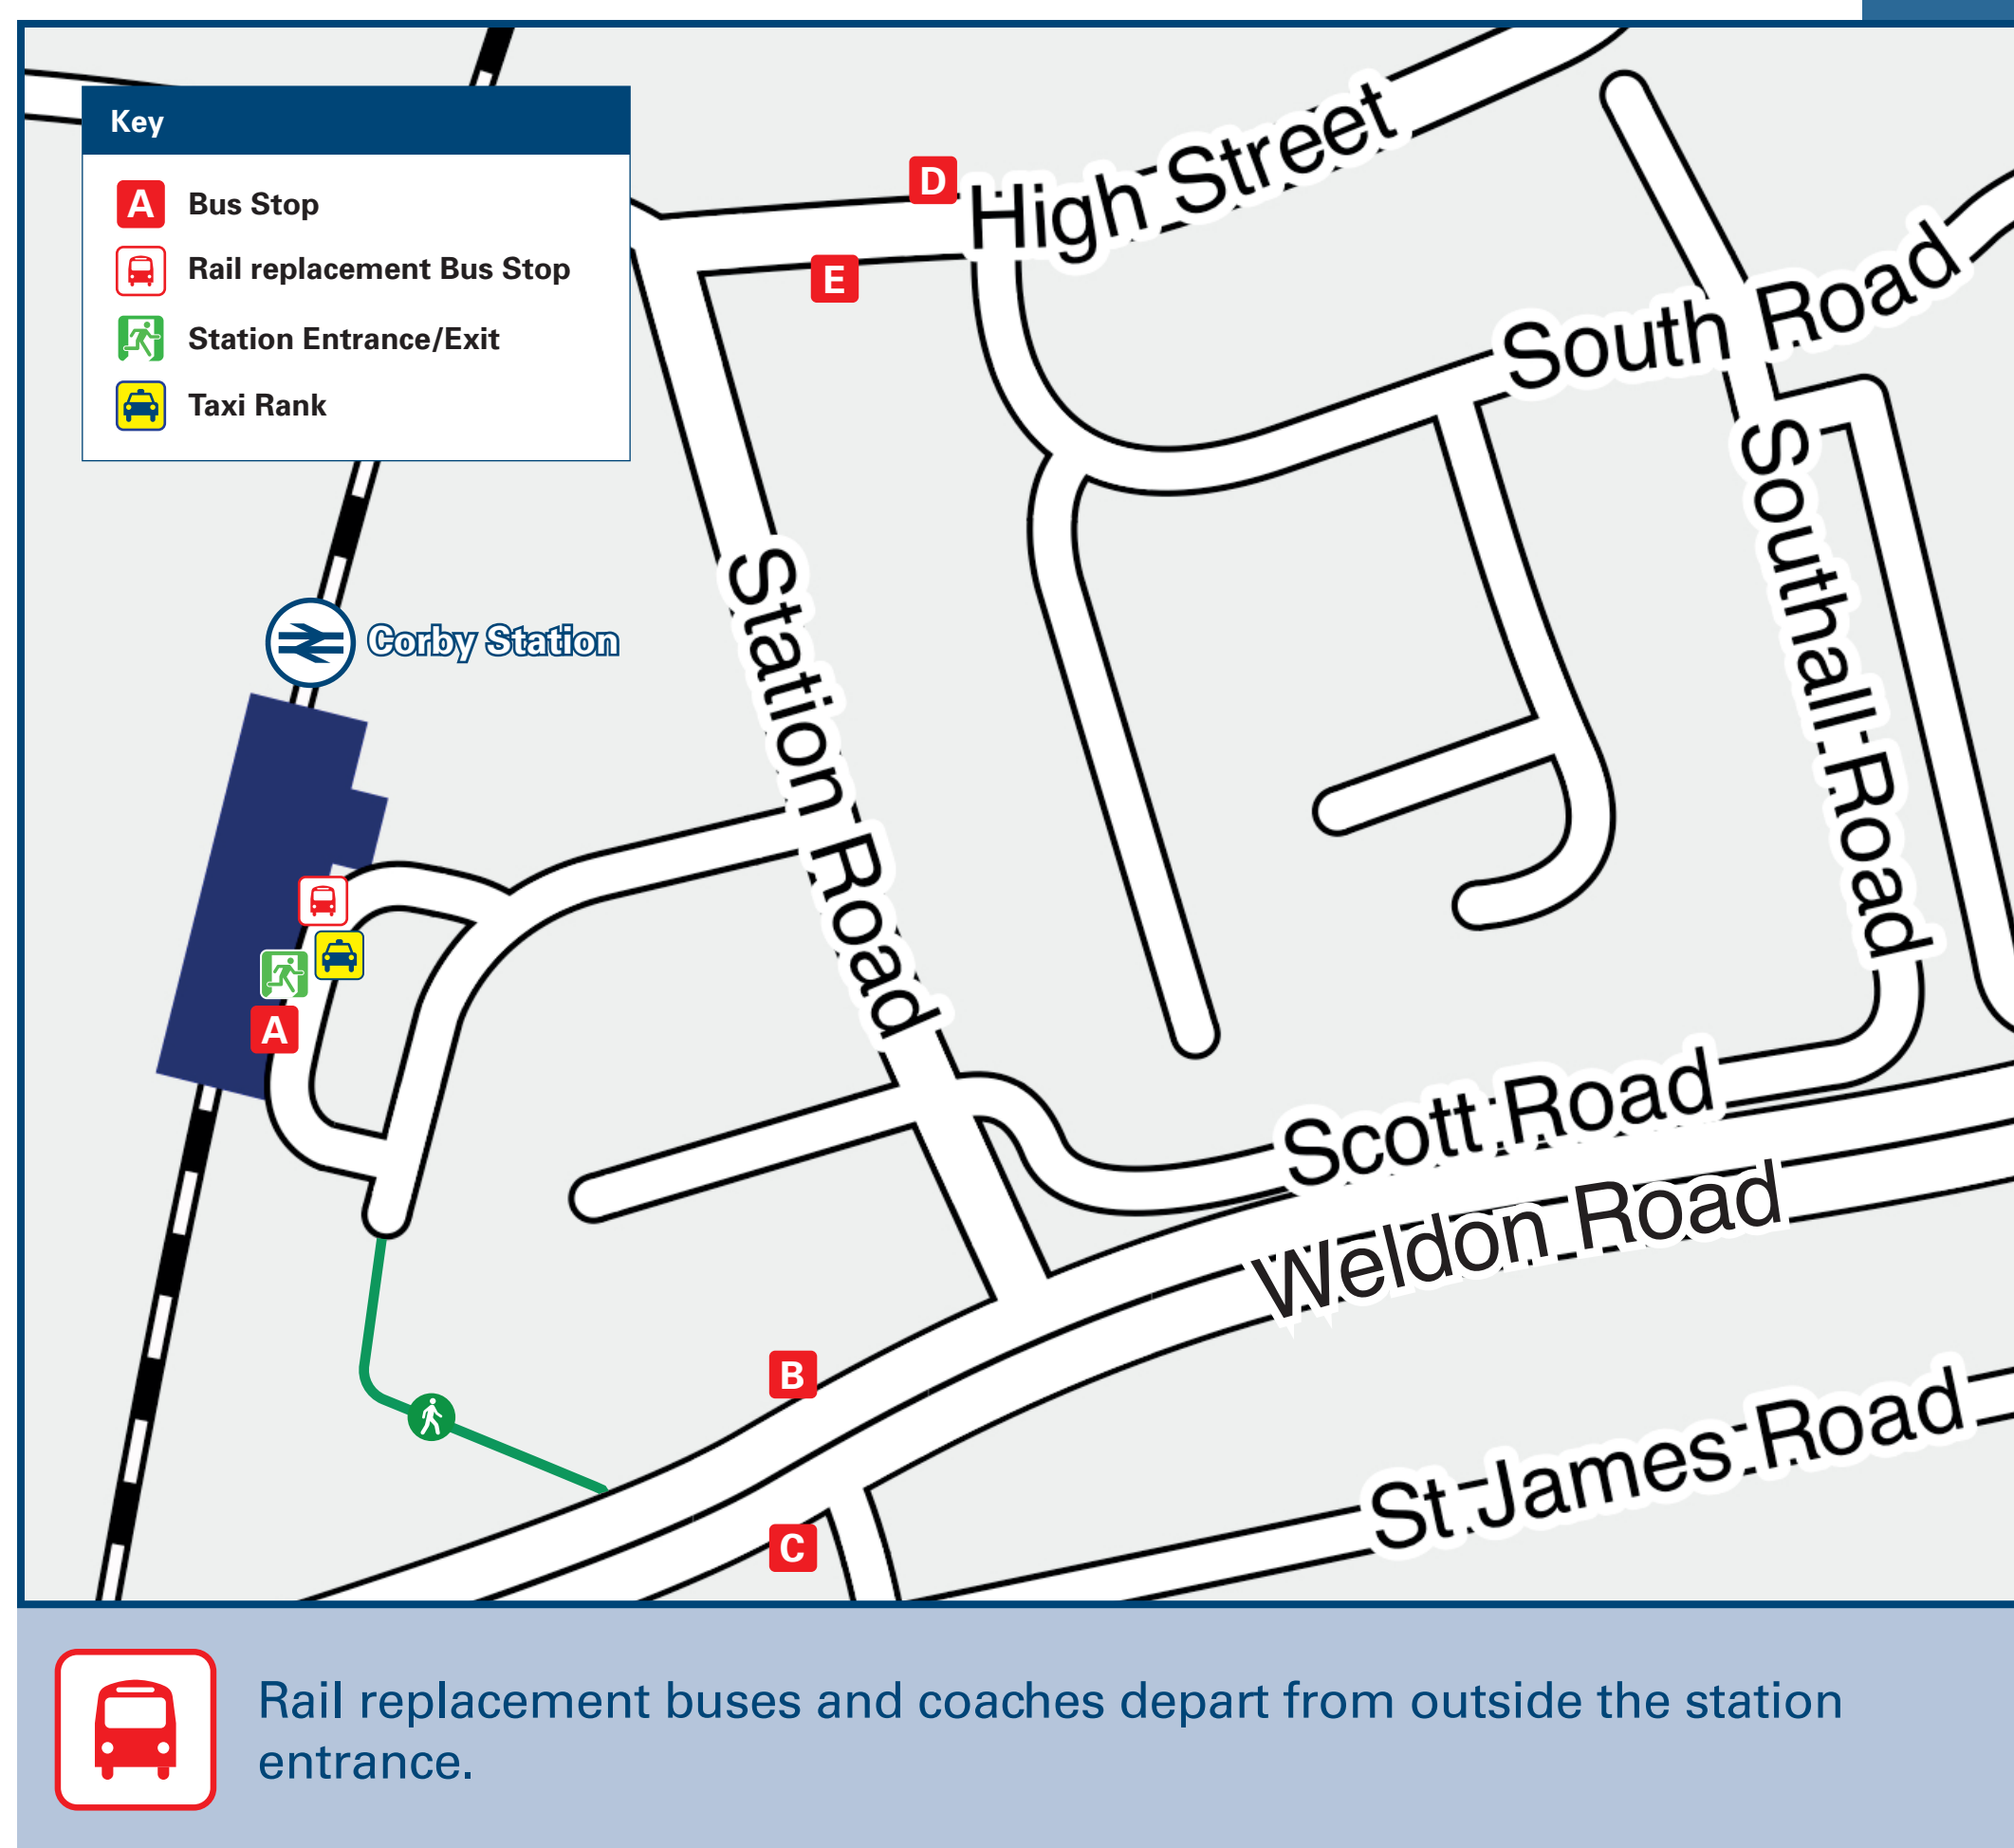

Corby Station

Onward Travel Information

Local area map

Buses and Taxis

Main destinations by bus

(Data correct at March 2024)

DESTINATION	BUS ROUTES	BUS STOP
Brigstock	14, 15+ 15+ X4*	D B A
● Corby (Priors Hall, Willowbrook Industry)	2C- X4*	B A
● Corby (Town Centre, George Street)#	2C-, 15+, X4^ 14, 15+, X4*	C E B
Geddington	15+	B, D
Islip	14	D
Little Stanion (Welcome Centre)	14, 15+ 15+	D B
Lower Benefield	X4* X4^	A, D B
Oundle	X4*	A, D
Peterborough (Queensgate Bus Station)	X4^	B
Stanion	14, 15+ 15+	D B
Thrapston	14	D
Upper Benefield	X4*	A, D
Weekley	X4^	B
● Weldon	15+ X4*	B, D A, D
	X4^	B

Notes

- PlusBus destination, please see below for details.
- For bus times and days of operation please contact Traveline on 0871 200 22 33 or contact the bus operator: Stagecoach Midlands (for all bus routes on this poster) call 0345 241 8000.
- + Bus route 15 runs a limited service Mondays Saturdays only, please check times and correct bus stop with Traveline.
- Bus route 2C runs a limited service from this stop Mondays to Fridays only.
- * Bus route X4 runs Monday to Saturday morning peak, evenings and all day on Sundays and Bank Holidays only from stops (A), (D) and (E).
- ^ Bus route X4 runs Monday to Saturday daytime only from stops (B) and (C) (no Sunday or Bank Holiday service from these stops).
- # Bus services to additional destinations depart from Corby George Street bus stops, contact Traveline for details.