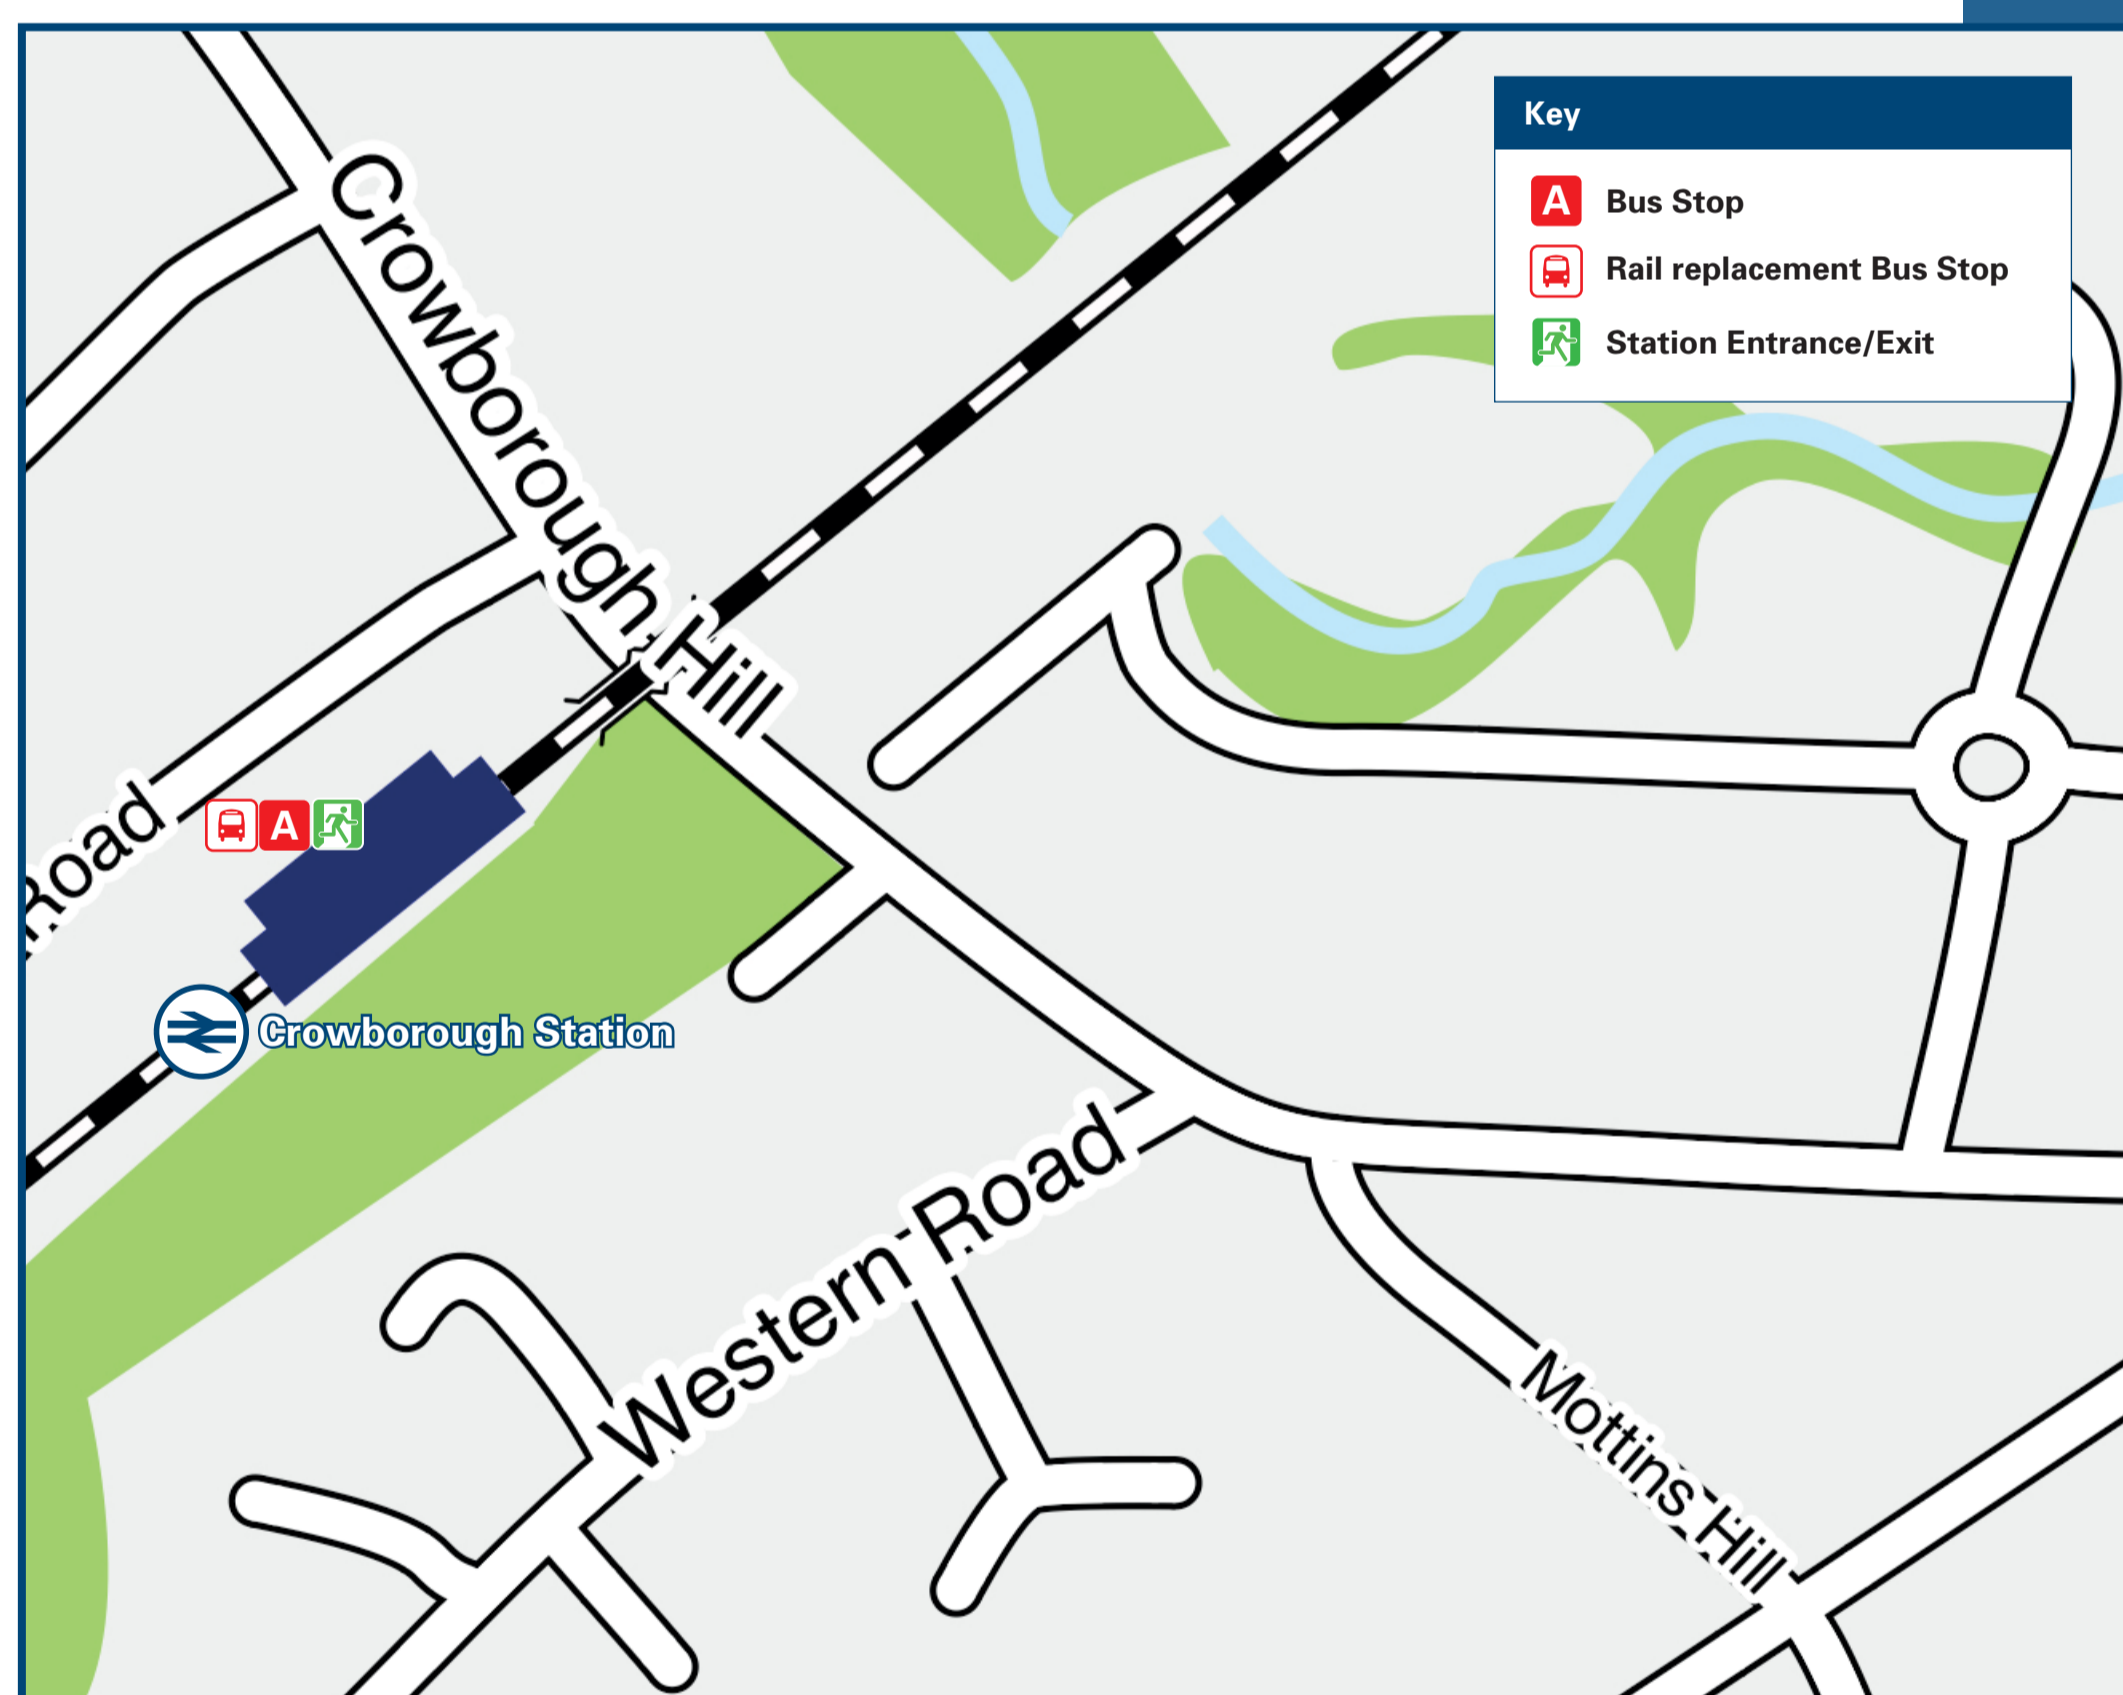

Buses

Rail Replacement buses depart from the station forecourt.

Information

(Data correct at May 2024)

Bus services from Crowborough Railway Station (Stop **A** on the map):

Bus route 224 runs a limited service on Mondays, Wednesdays and Fridays to Town Row and Wadhurst.

Bus route 225 runs a limited service on Tuesdays and Thursdays to Heathfield, Netherfield and Battle.

Bus route 228 runs an hourly daytime service Mondays to Saturdays to most parts of Crowborough including Crowborough Broadway.

Bus services from Crowborough Broadway, High Street:

Bus route 29 runs daily to Eridge, Showfields, Tunbridge Wells, Uckfield, Lewes and Brighton.

Flexibus is an on-demand bus service that operates in this area which must be booked in advance. For more information call 01273 078 203 or visit www.eastsussex.gov.uk/roads-transport/public/flexibus

For bus times please see bus stop timetables or contact Traveline on 0871 200 22 33 or contact the bus operator (see below):

Brighton & Hove Buses (for bus route 29) call 01273 886 200; Compass Travel (for bus route 228) call 01903 690 025 or Wealdlink Community Transport (for bus routes 224 & 225) call 01892 771 332.

AONB High Weald (AONB) www.highweald.org

Crowborough Station has no taxi rank or cab office. Advance booking is essential, please consider using the following local operators: (Inclusion of this number doesn't represent any endorsement of the taxi firm)

A and J Taxis
07801 386 545

Crowborough Cabs
01892 665 522

Ashdown Cars
01892 655 604

Further information about all onward travel

Local Cycle Info For more information about cycle routes.	National Cycle Info sustrans.org.uk Sustrans is the UK's leading sustainable transport charity.	Bus Times See timetable displays at bus stops. www.traveline.info 0871 200 22 33 calls cost 13p per minute plus your phone company's access charge	NextBuses Find the bus times for your stop. Search for a bus stop by entering a postcode, street & town or a stop name & town.	PlusBus plusbus.info A discount price 'bus pass' that you buy with your train ticket. It gives you unlimited bus travel around your chosen town, on participating buses.

National Rail Enquiries

Online nationalrail.co.uk	NRE App Free National Rail Enquiries app for iOS and Android	Social Media facebook.com/nationalrailenq @nationalrailenq	Alert Me You can sign up to Alert Me messages on the National Rail Enquiries website where you can receive train and platform notifications directly to your smart phone. nationalrail.co.uk/alertme	Contact Centre 03457 48 49 50 Calls cost no more than calls to geographic numbers (01 or 02) and may be recorded.	PlusBike nationalrail.co.uk/plusbike For more information.