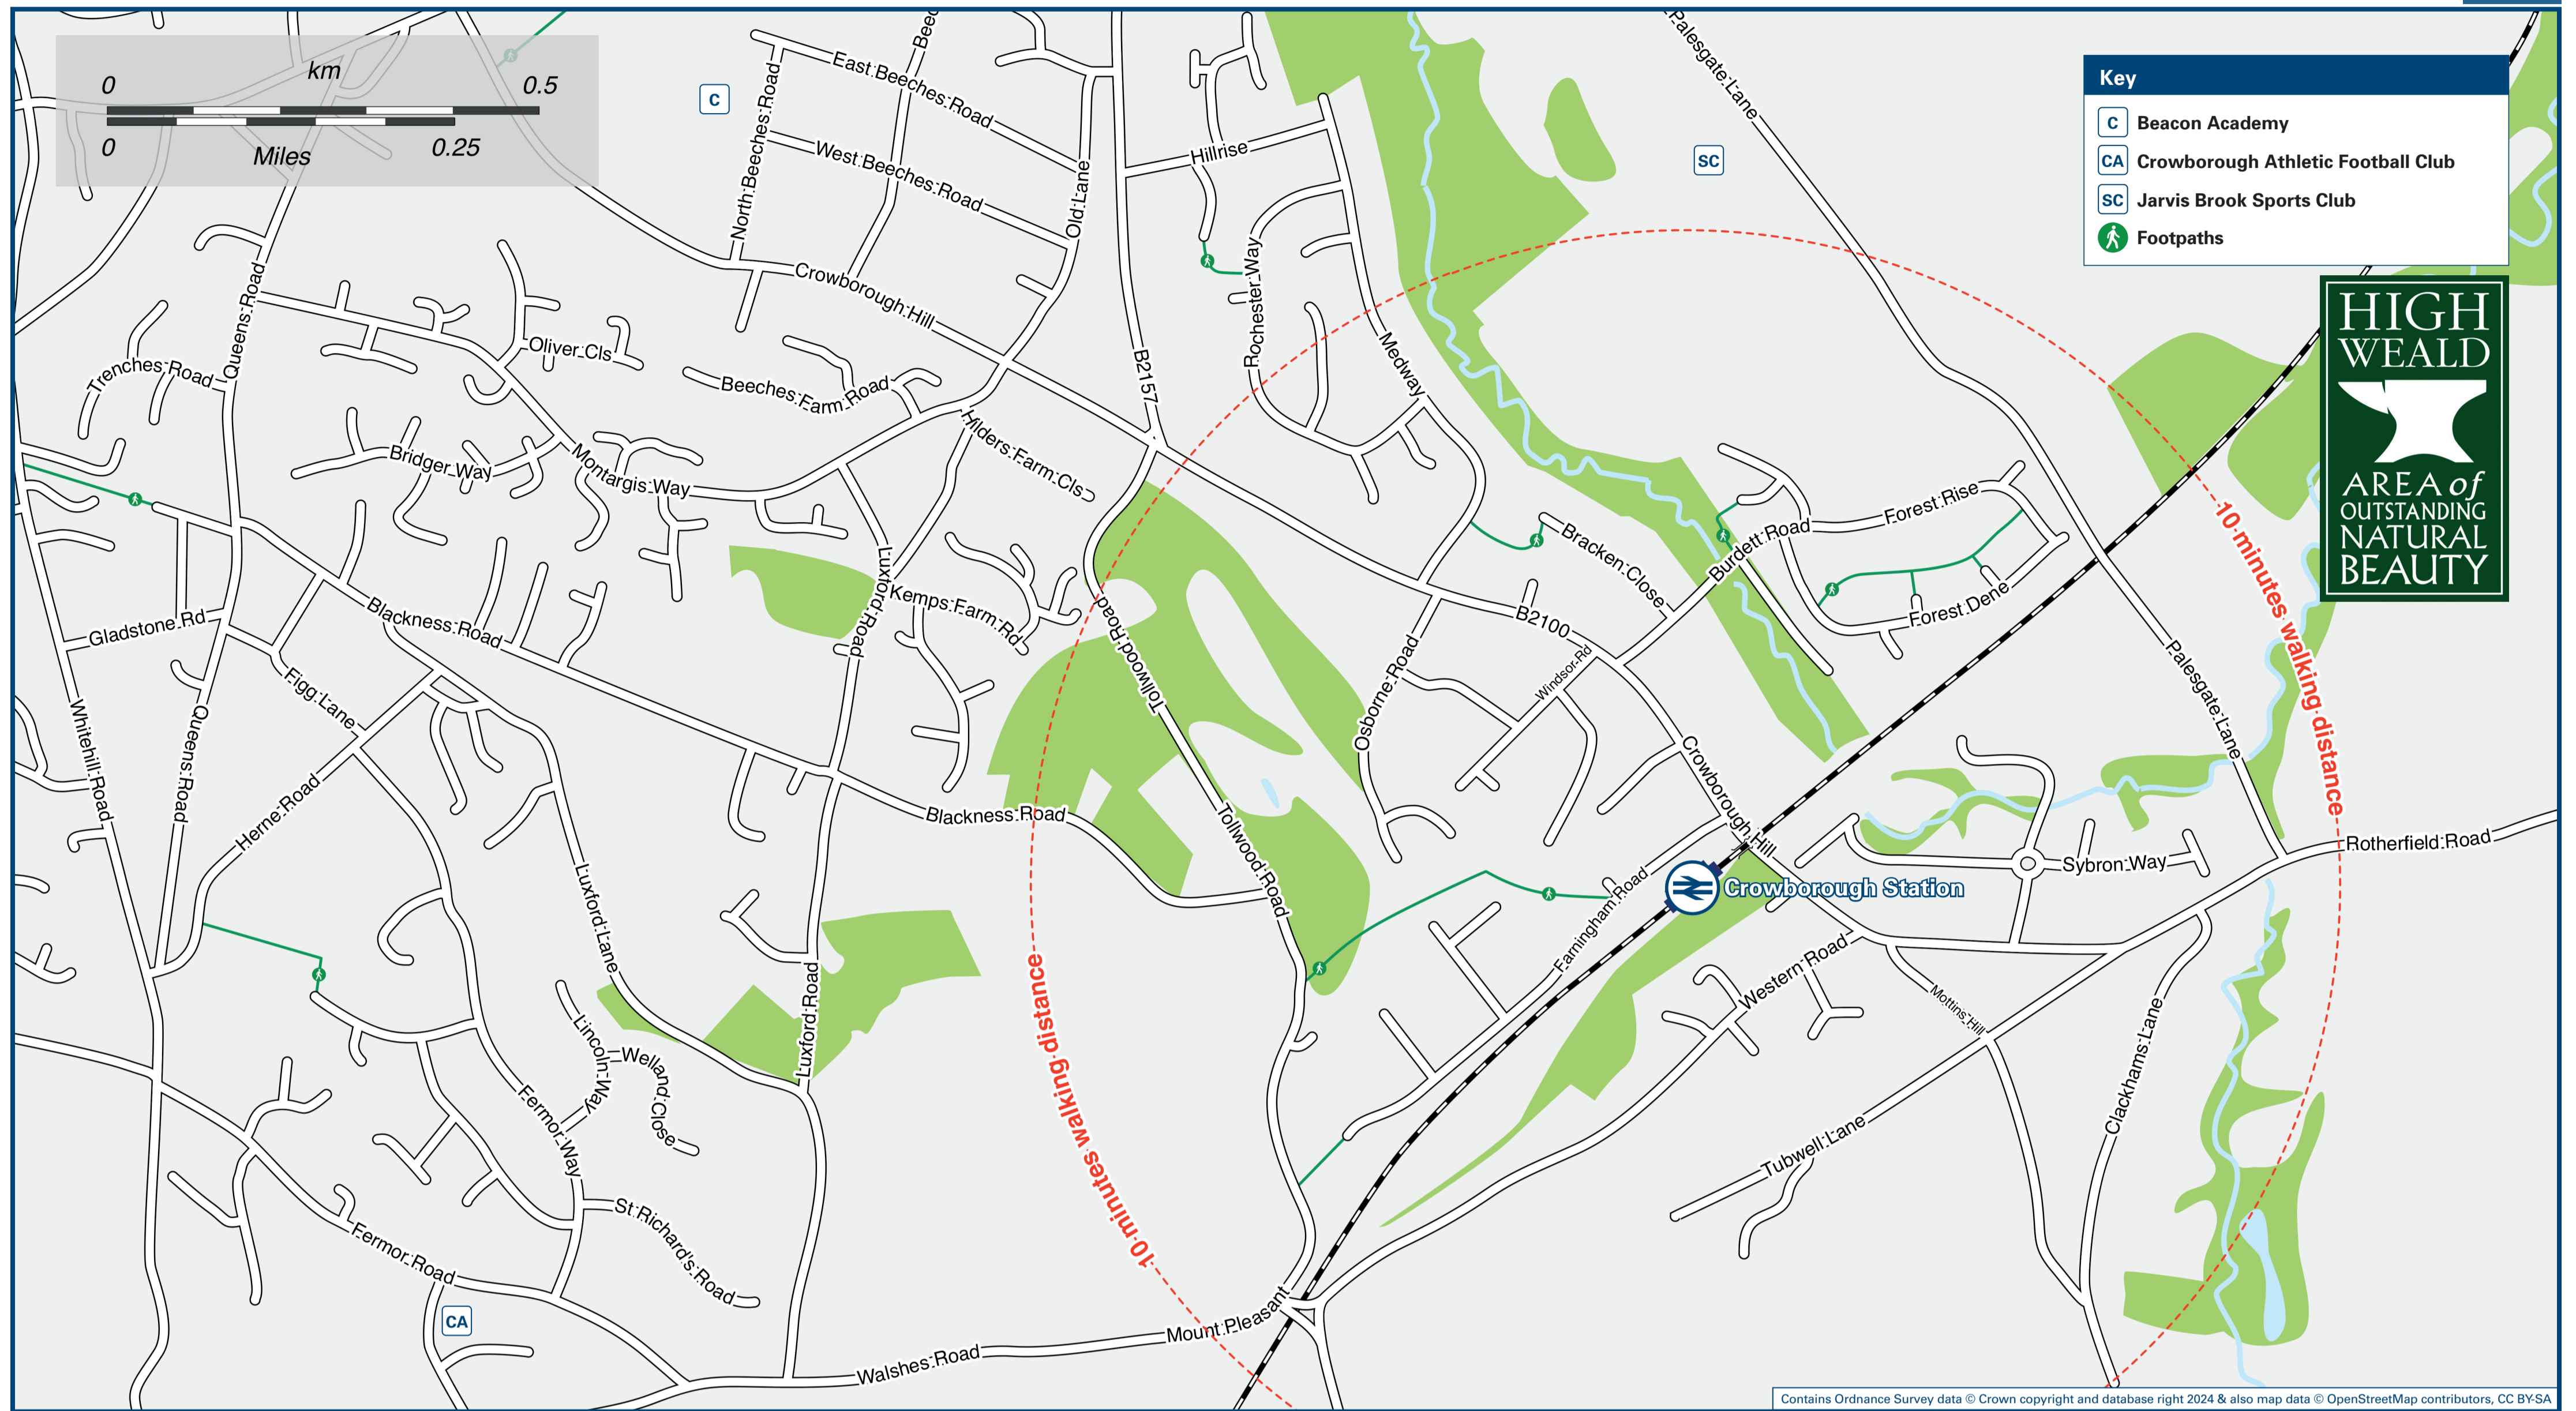

Crowborough Station

Onward Travel Information

Local area map