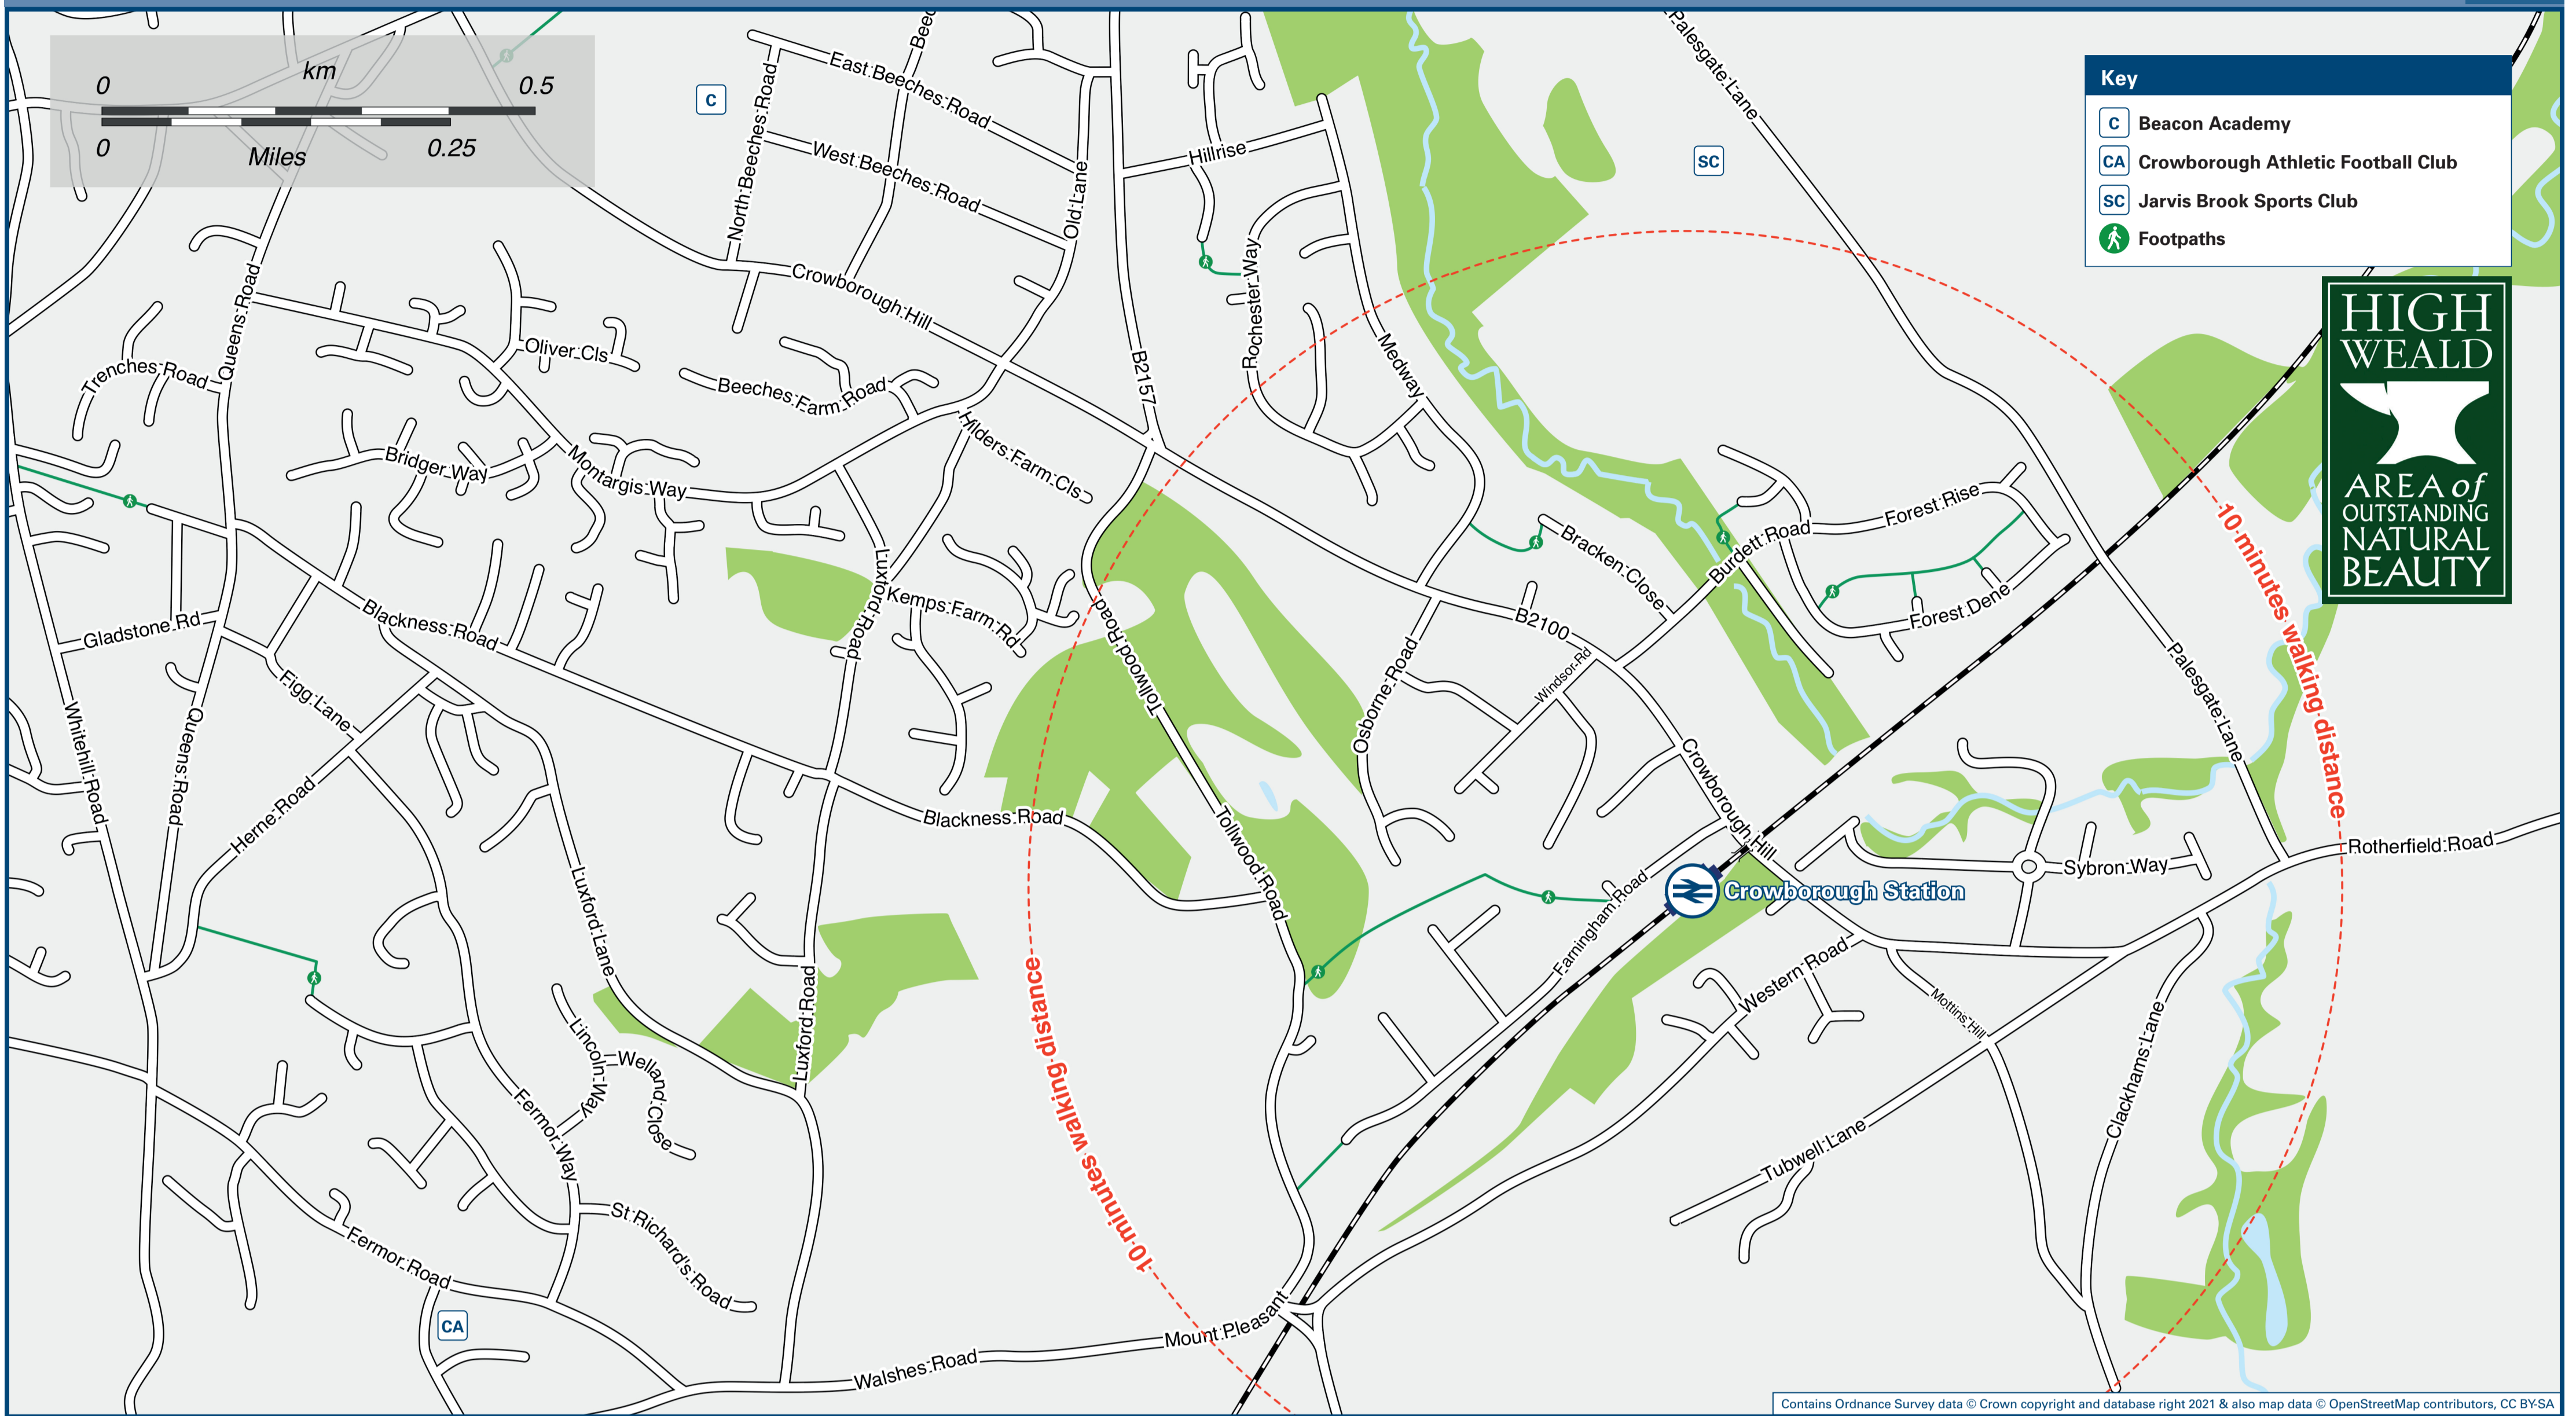

Crowborough Station

Onward Travel Information

Local area map

Buses

Rail Replacement buses depart from the station forecourt.

Information

(Data correct at April 2023)

Bus services from Crowborough Railway Station (Stop A on the map):

Bus route 224 runs a limited service on Mondays, Wednesdays and Fridays to Town Row and Wadhurst and to Crowborough Hospital and Crowborough Broadway.

Bus route 225 runs a limited service on Tuesdays and Thursdays to Heathfield, Netherfield and Battle.

Bus routes 228 and 229 run a limited service Mondays to Saturdays to Crowborough Broadway, Eridge, Showfields and Tunbridge Wells.

Bus services from Crowborough Town Centre, The Broadway (a 35 minutes walk or a 10 minutes pre-booked taxi ride from this station):

Bus routes 28 and 29 operate daily to Eridge, Showfields, Tunbridge Wells, Uckfield, Lewes and Brighton.

For bus times please see bus stop timetables or contact Traveline on 0871 200 22 33 or contact the bus operator (see below):