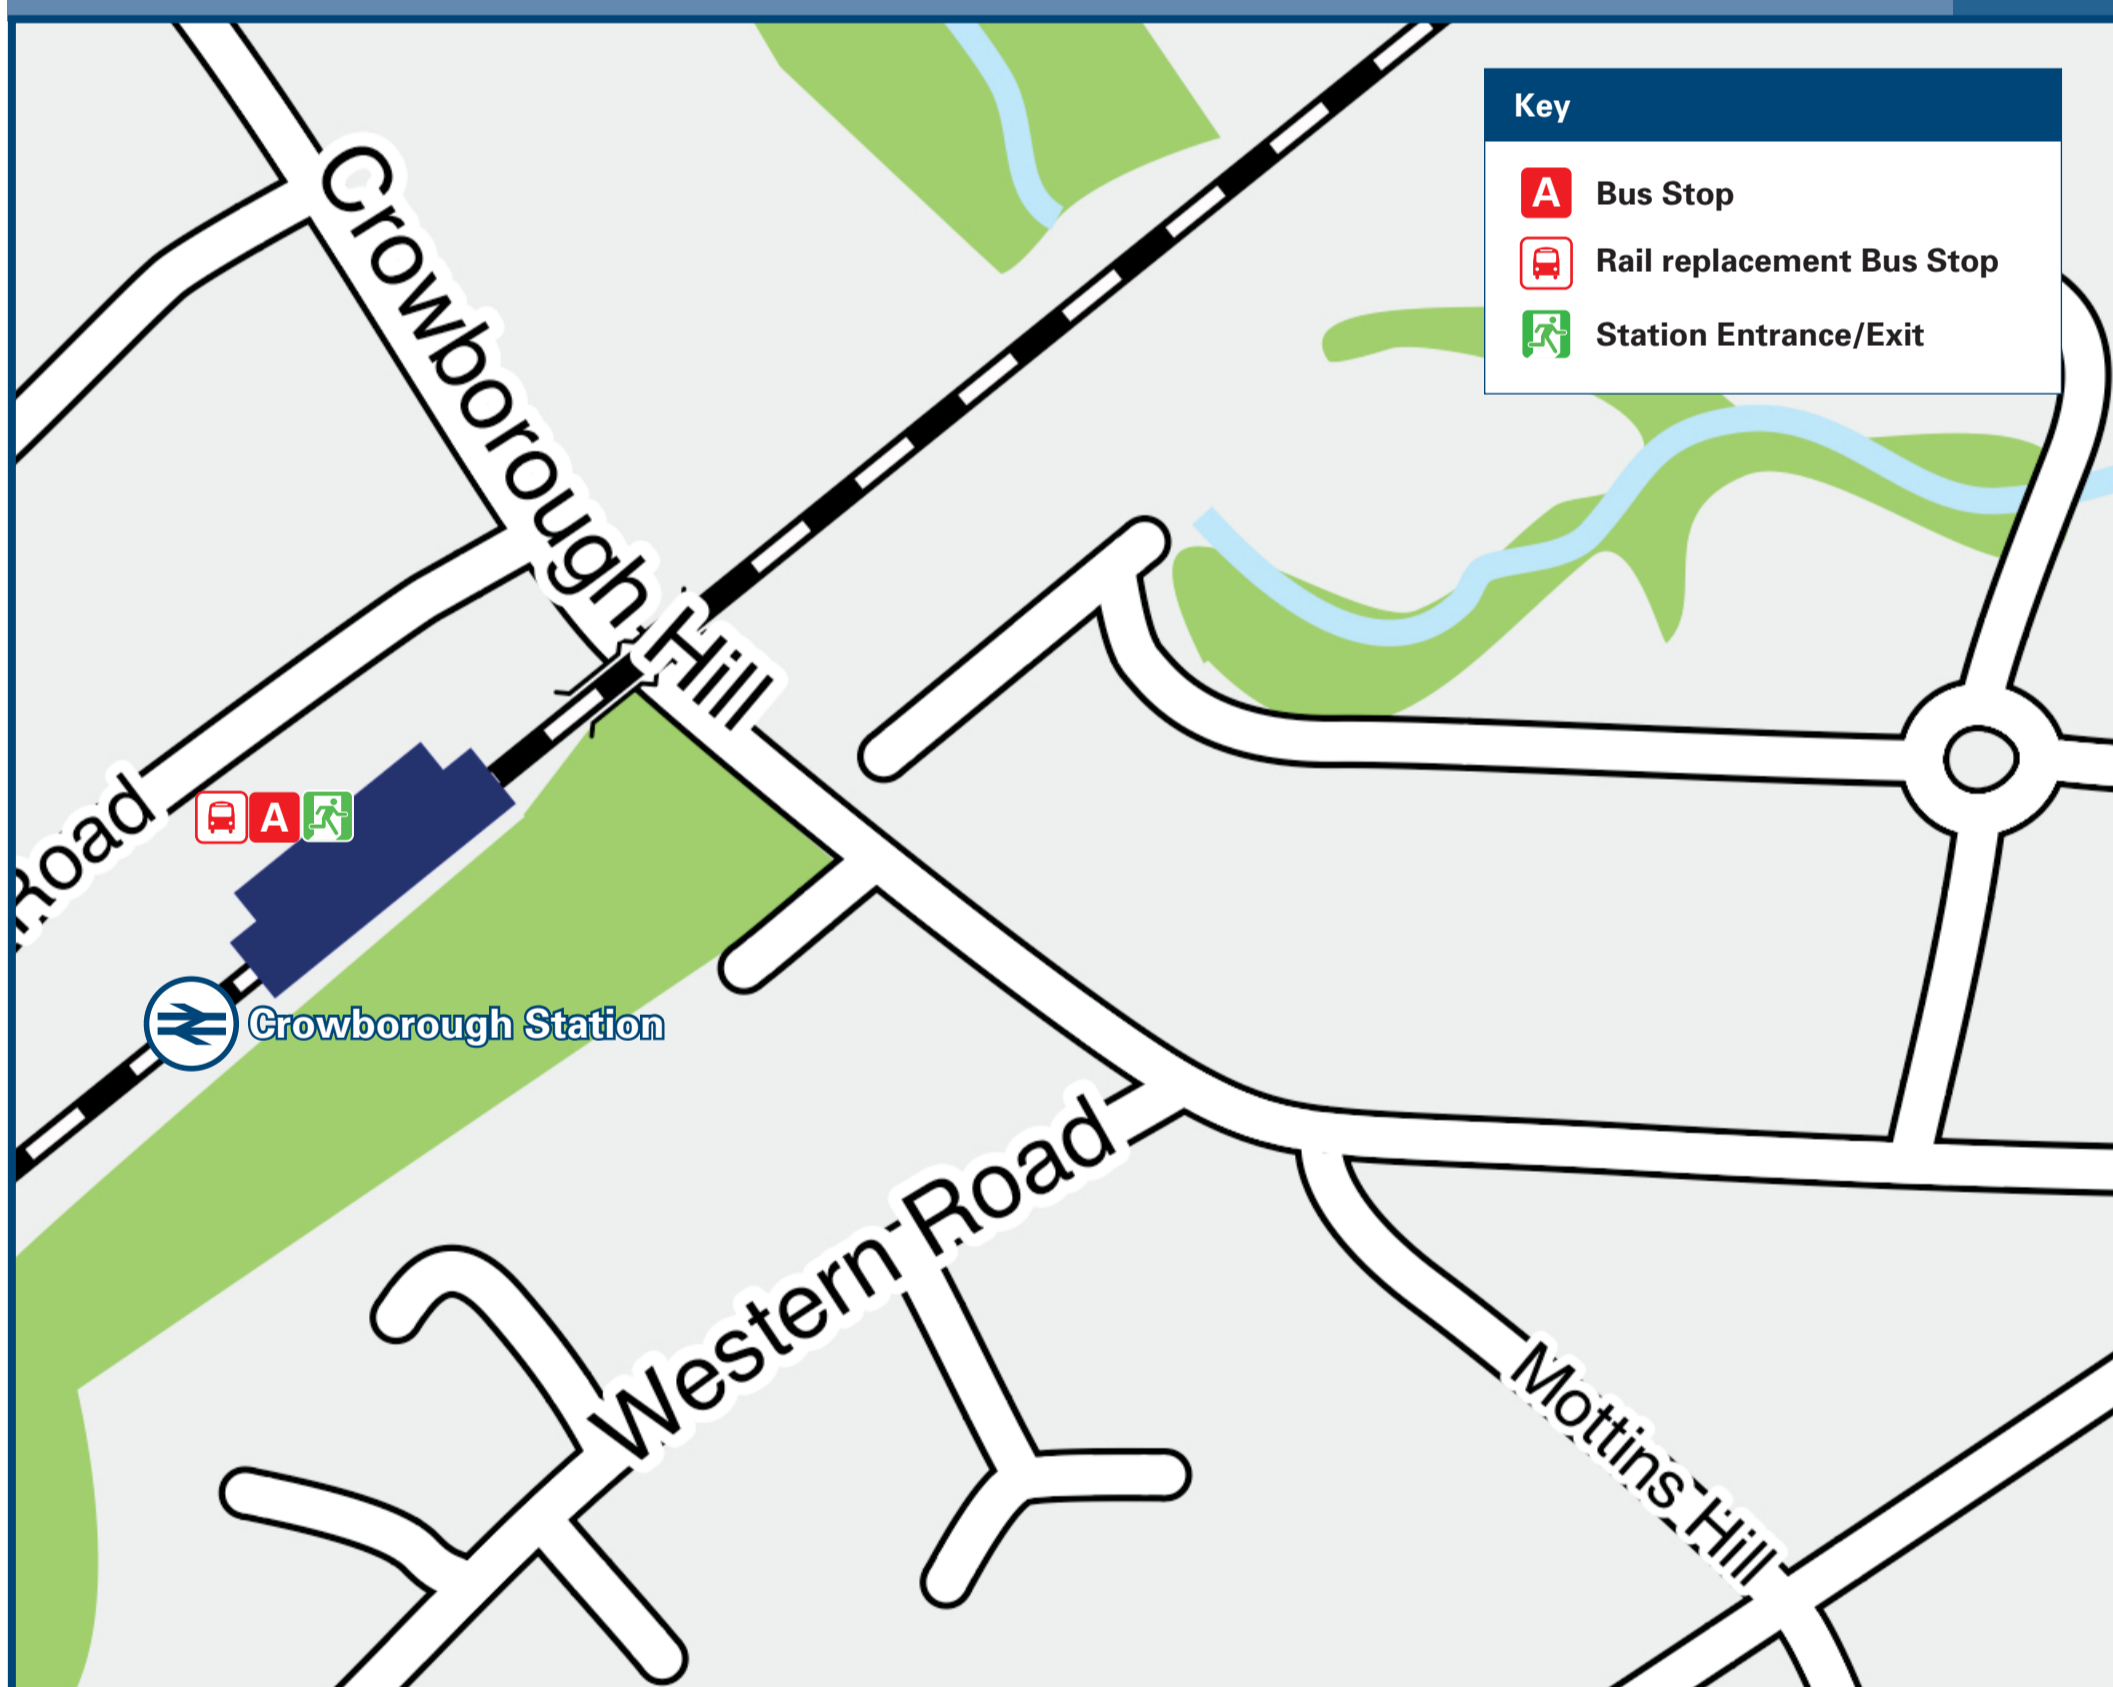

Crowborough Station

Onward Travel Information

Local area map

Buses

Rail Replacement buses depart from the station forecourt.

Information

(Data correct at April 2023)

Bus services from Crowborough Railway Station (Stop A on the map):

Bus route 224 runs a limited service on Mondays, Wednesdays and Fridays to Town Row and Wadhurst and to Crowborough Hospital and Crowborough Broadway.

Bus route 225 runs a limited service on Tuesdays and Thursdays to Heathfield, Netherfield and Battle.

Bus routes 228 and 229 run a limited service Mondays to Saturdays to Crowborough Broadway, Eridge, Showfields and Tunbridge Wells.

Bus services from Crowborough Town Centre, The Broadway (a 35 minutes walk or a 10 minutes pre-booked taxi ride from this station):

Bus routes 28 and 29 operate daily to Eridge, Showfields, Tunbridge Wells, Uckfield, Lewes and Brighton.

For bus times please see bus stop timetables or contact Traveline on 0871 200 22 33 or contact the bus operator (see below):