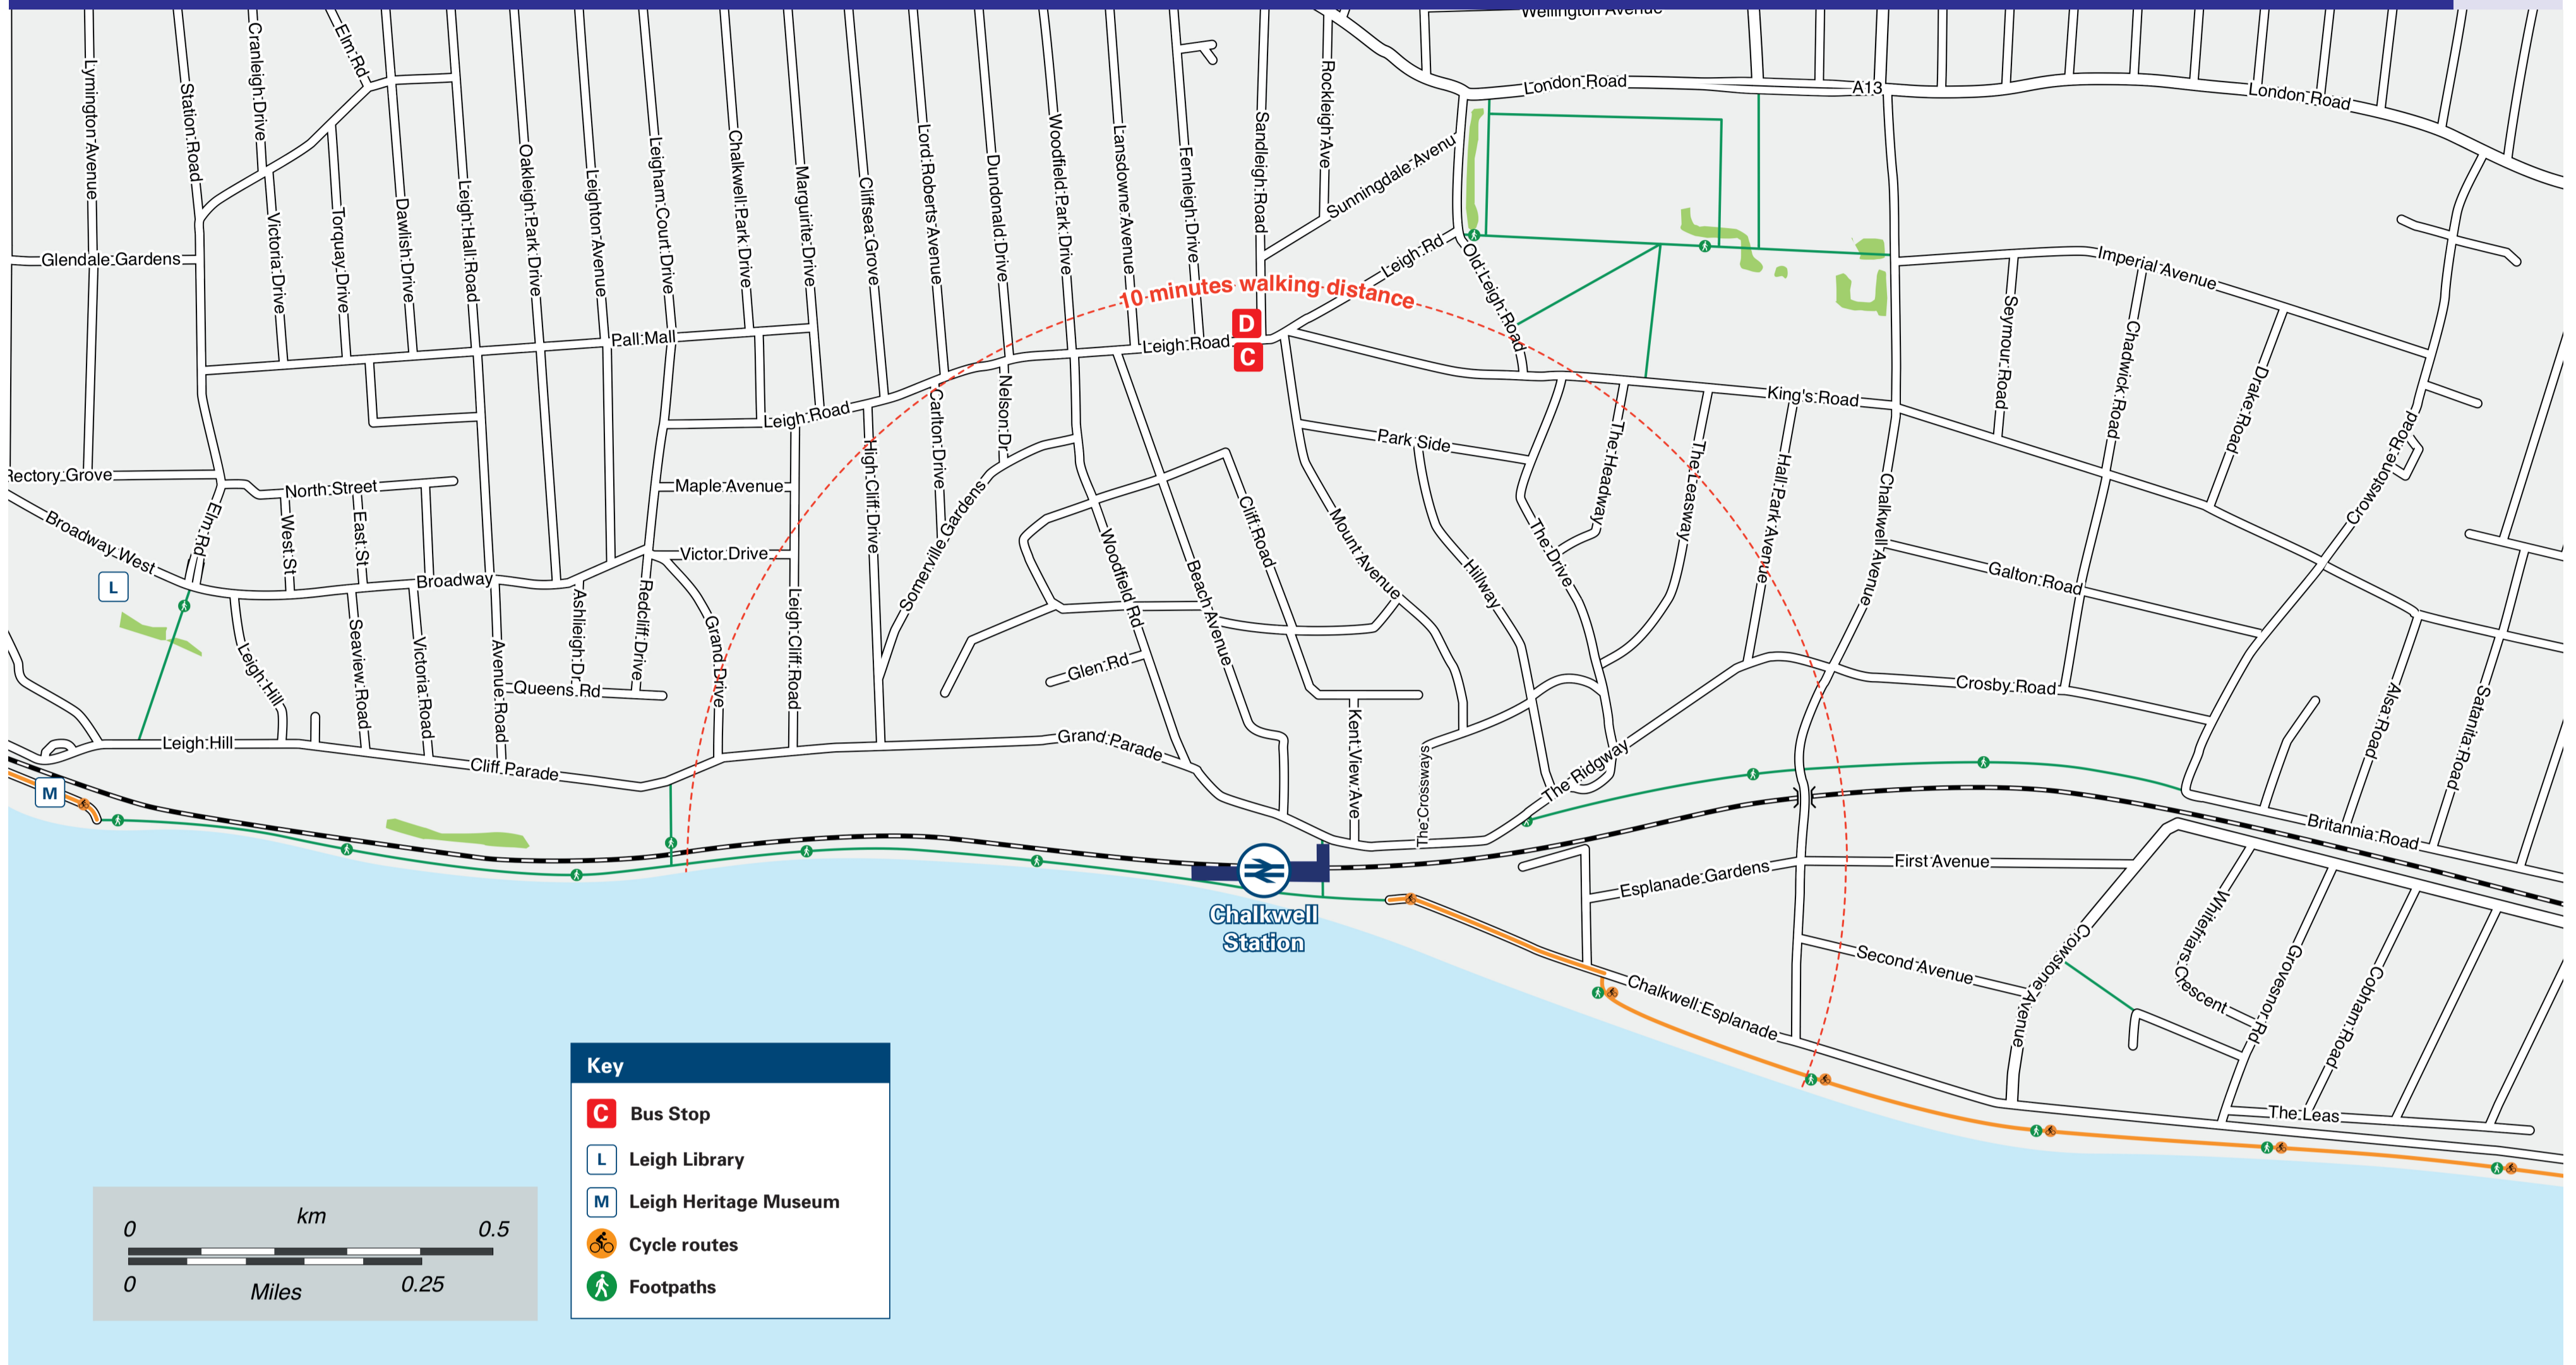

Onward Travel Information

Chalkwell Station

Local area map

Buses and Taxis

 c2c Rail Replacement outside the front of the station, on The Ridgeway: Buses toward London at Bus Stop A, in front of the Station Entrance. Buses toward Southend at Bus Stop B, across The Ridgeway near Beach Ave.

Main destinations by bus

(Data correct at March 2026)

DESTINATION	BUS ROUTES	BUS STOP
Canvey (Village)	21	C
Chalkwell (Esplanade)	17*, 17A*	B
Chalkwell (Grand Drive)	17*, 17A*	A
Hadleigh	21	C
Leigh-on-Sea (Church)	17*, 17A*	A
	21	C
Leigh-on-Sea (Railway Station) 	17*, 17A*	A
	21	C
Prittlewell Hospital (Southend)	21	D
South Benfleet (Railway Station) 	21	C
Southend-on-Sea (Hospital)	21	D
Southend-on-Sea (Town Centre) 	17*, 17A*	B
	21	D
Thundersley	21	C
Westcliff-on-Sea (Cliffs Pavillion)	17*, 17A*	B
Westcliff Railway Station 	17*, 17A*	B

333 444 Taxis
01702 333 444

Steve's Radio Cars
01268 750 001

A C Radio Cabs
01702 334 455

Further information about all onward travel

Local Cycle Info

southend.gov.uk
For more information about cycle routes.