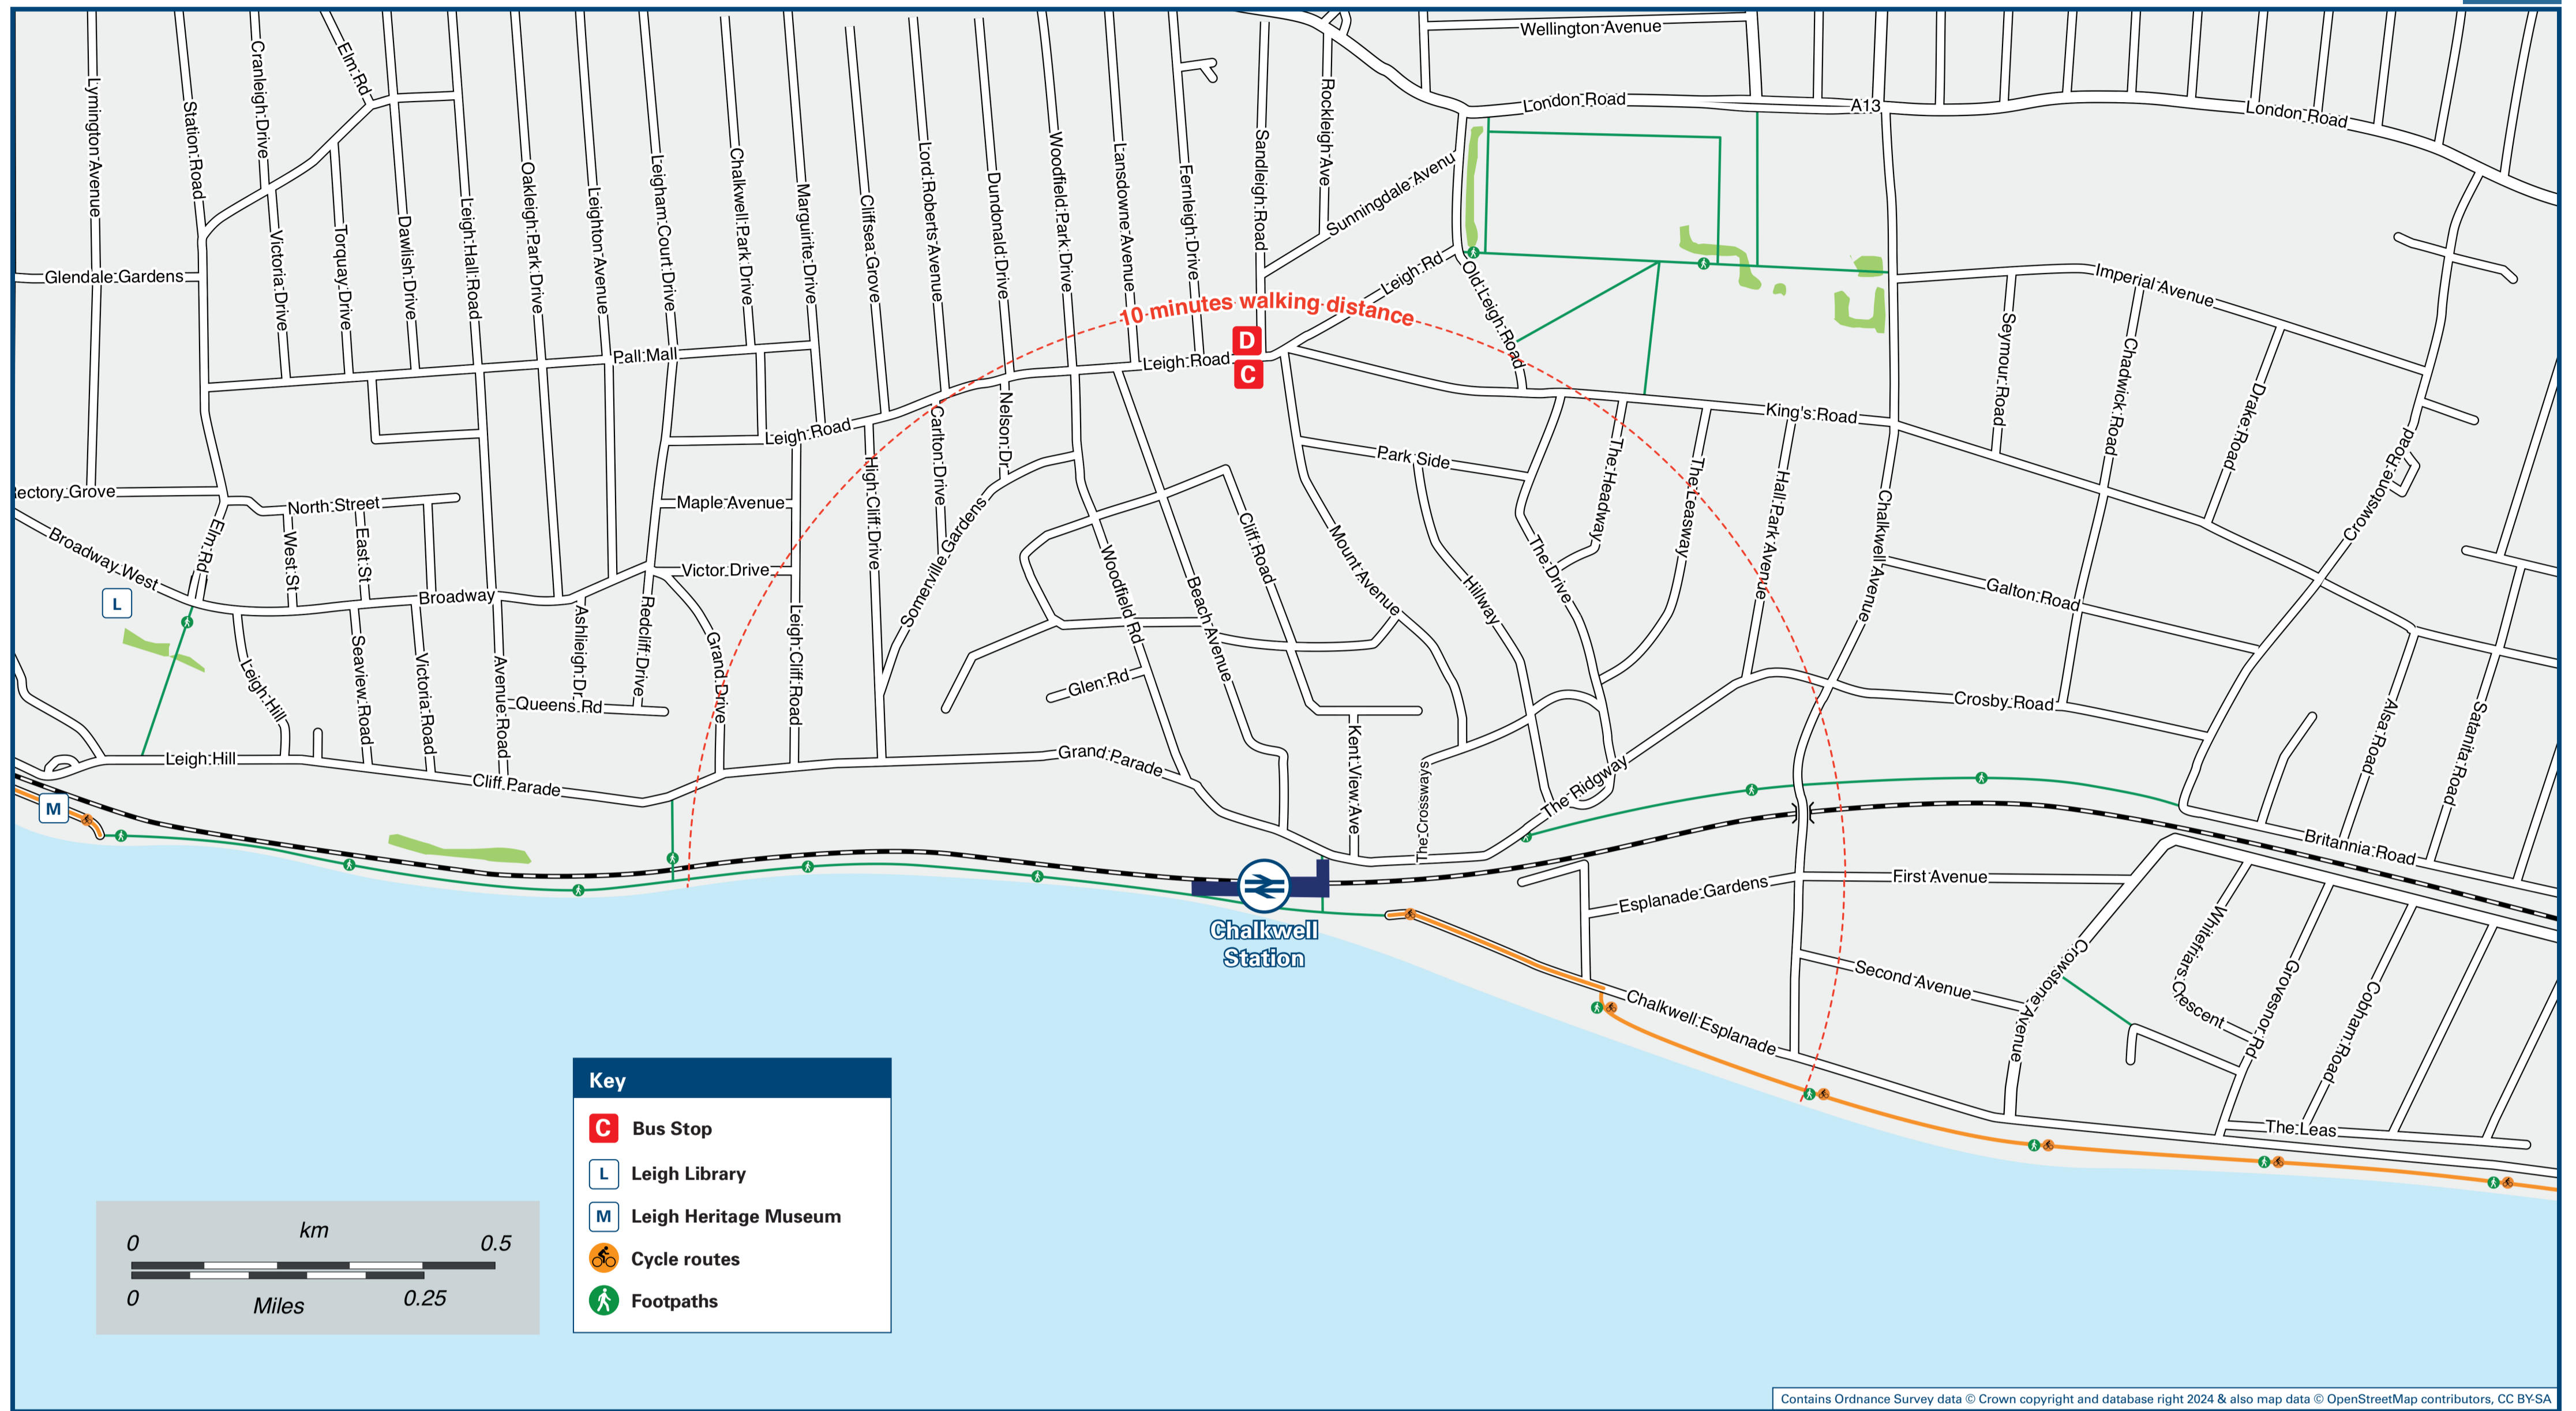

Chalkwell Station

Onward Travel Information

Local area map