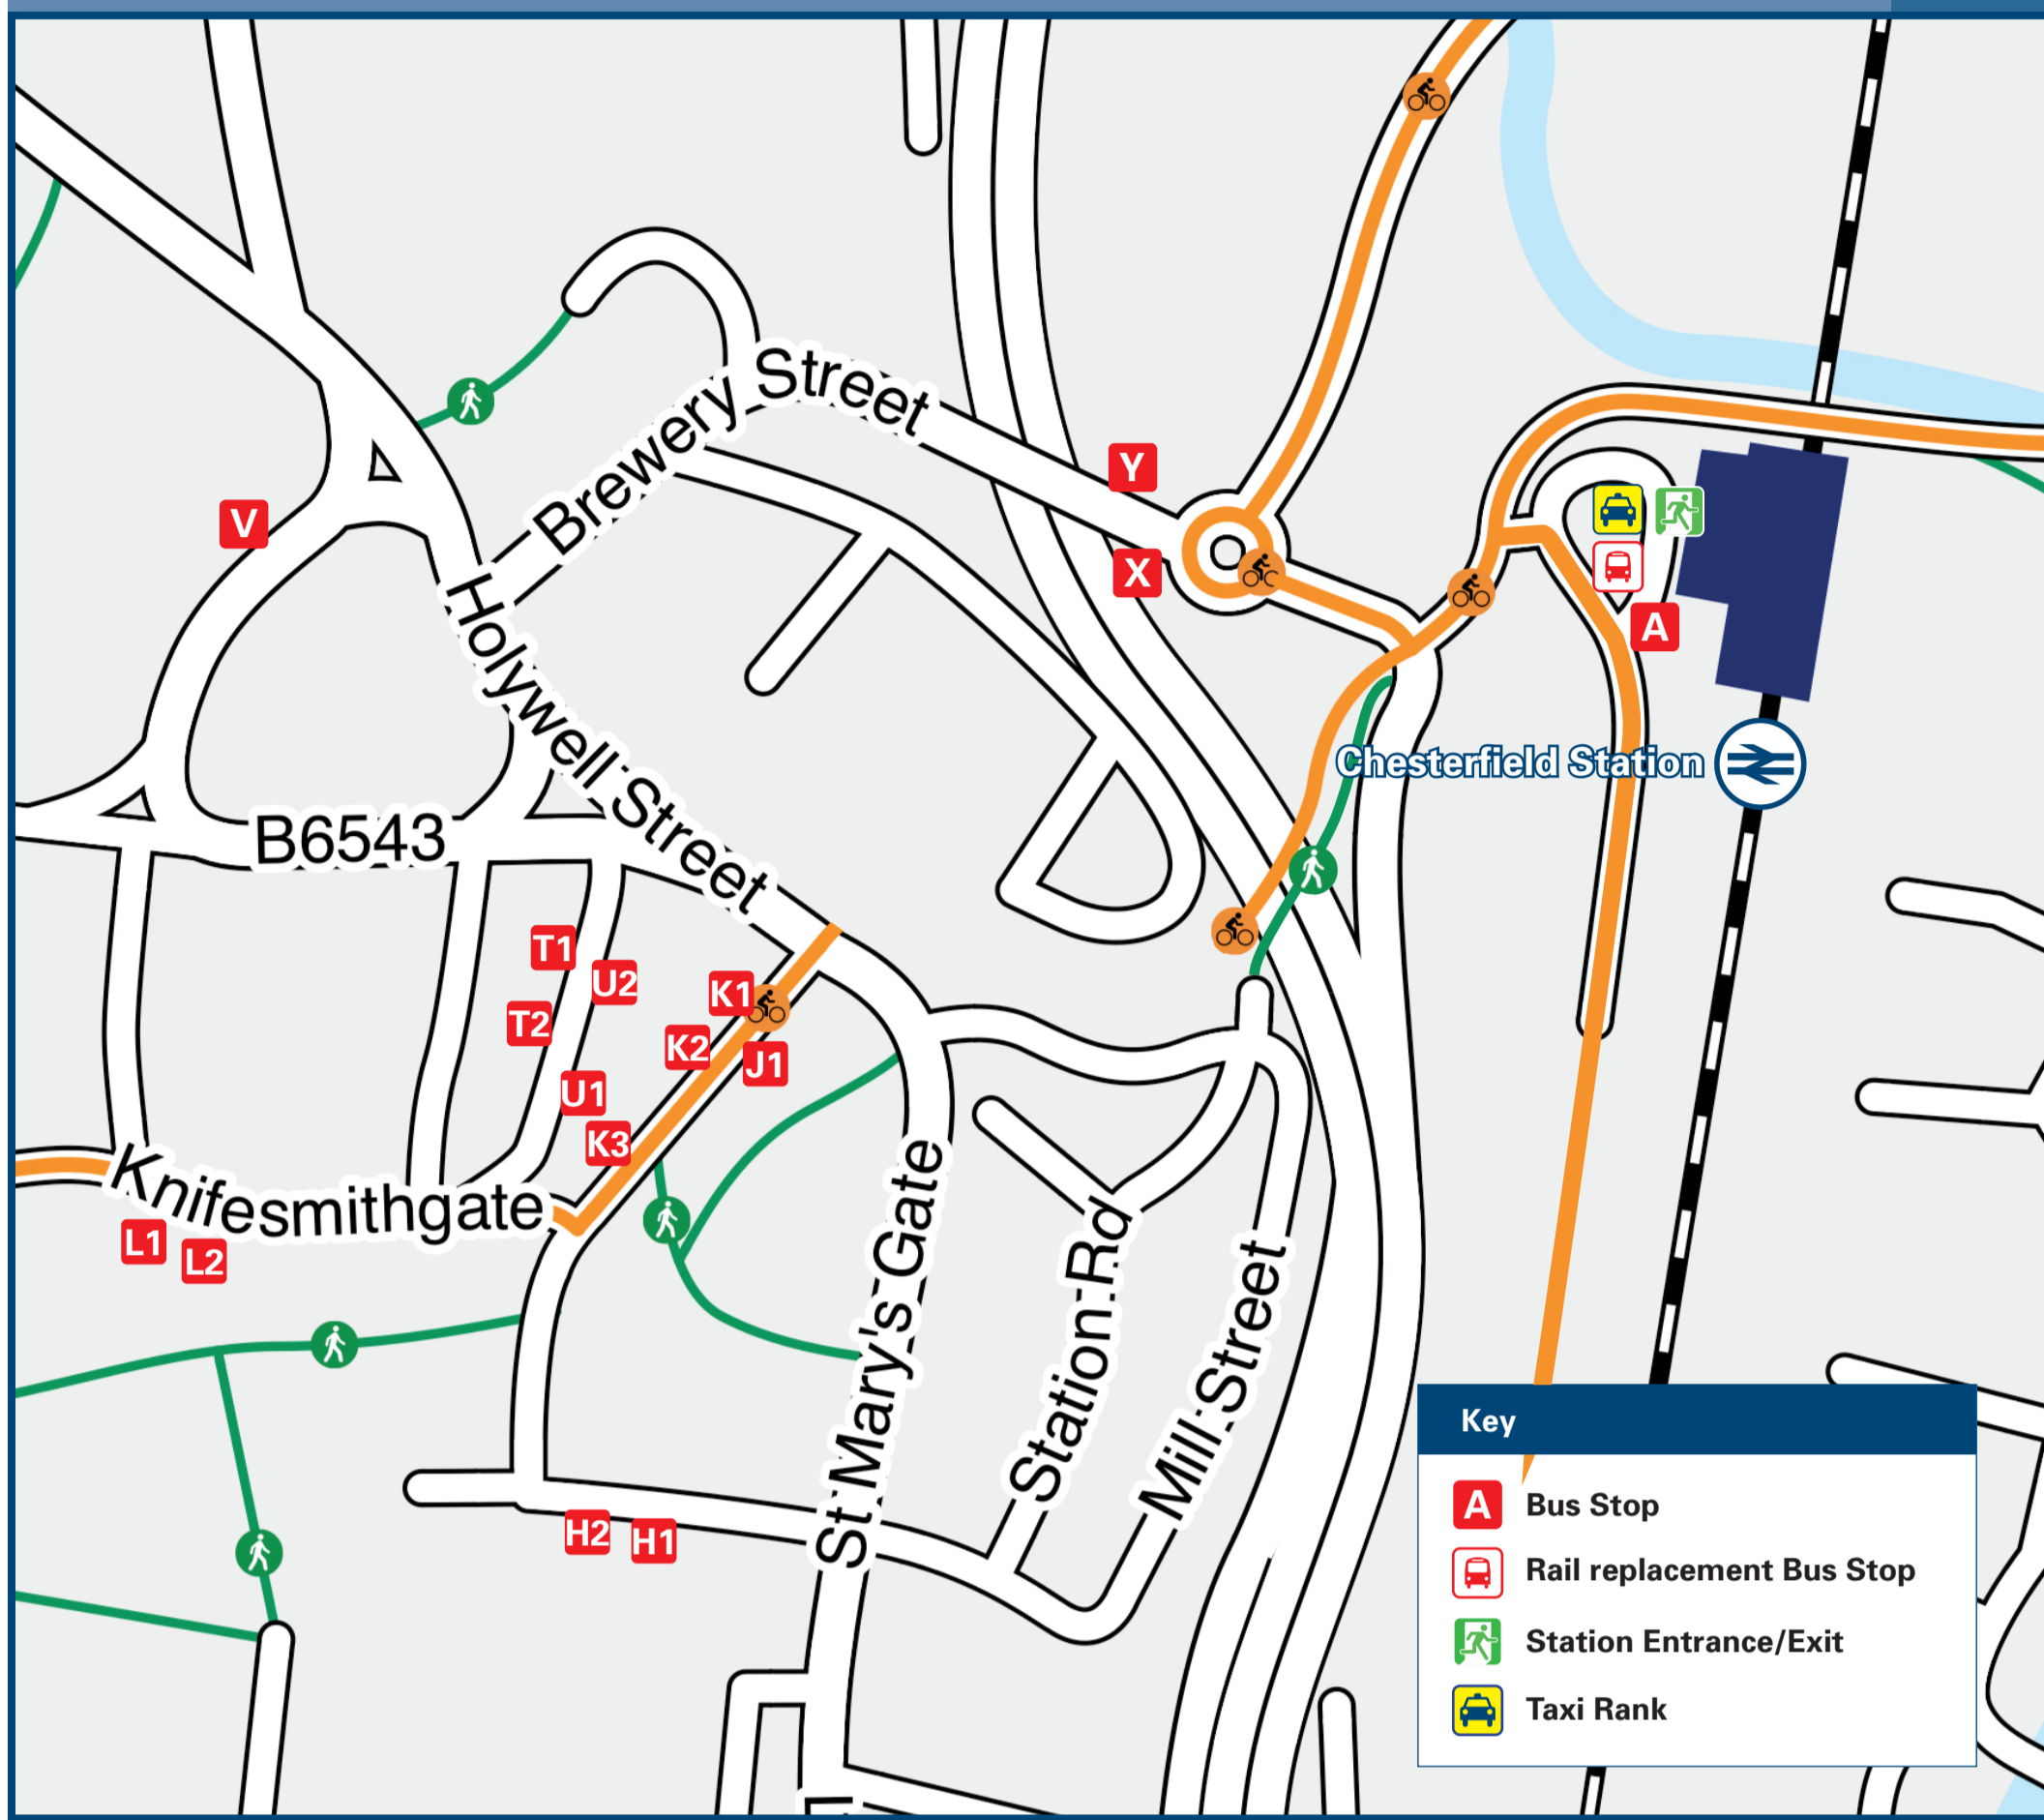

Chesterfield Station

Onward Travel Information

Buses and Taxis

Rail replacement buses and coaches depart from the front of the station.

Local area map

Chesterfield is a PlusBus area.

PlusBus is a discount price 'bus pass' that you buy with your train ticket. It gives you unlimited bus travel around your chosen town, on participating buses. Visit www.plusbus.info

Main destinations by bus

(Data correct at April 2023)

DESTINATION	BUS ROUTES	BUS STOP
Alfreton (Town Centre & Bus Station)	55#	A
	55##	New Beetwell St
	comet	New Beetwell St
Arkwright Town	1, 1A	K2
Bakewell	170, 170A*	A
Barlborough	77, 77A	Y
Barrow Hill	90	T1 V
Baslow (Nether End)	170, 170A*	A
Bolsover	1, 1A	K2
Brimington	74, 74A, 77, 77A	Y
	78^, 90	T1 V
Broomfield Estate (Hasland)	16	K3
Calow Village (Church)	1, 1A, 80, 80A	K2
Chatsworth House	170, 170A*	A
Chesterfield Town area -		
- Ashgate (Mendip Crescent)	2, 2A	L2
	170, 170A*	A
- Brampton	84	New Beetwell St
	90	K3
- Brushfield (The Meadows)	39	L1
- Chesterfield FC (Technique Stadium)	15, 25, 25A, 43, 44, 50, 50A, 78^	V
- Chesterfield Royal Hospital (Calow)	55	A
	1, 1A, 80, 80A	K2
- Grangewood Farm Estate	39	K1
- Green Farm Estate	2, 2A	L2
- Holme Hall Estate	39	L1
- Loundsley Green	2, 2A	L2
	39	L1
- New Beetwell Street (for Coach Station)	55#, 170, 170A*	A
	74, 74A, 77, 77A	X
- Newbold	1, 1A, 5	V
	2, 2A, 90	K3
- Walton Park Estate	2, 2A, 2B, 90	New Beetwell St
- Yew Tree Estate	90	K3
Clay Cross	54, 54A, 55#	A
	comet	New Beetwell St
		New Beetwell St