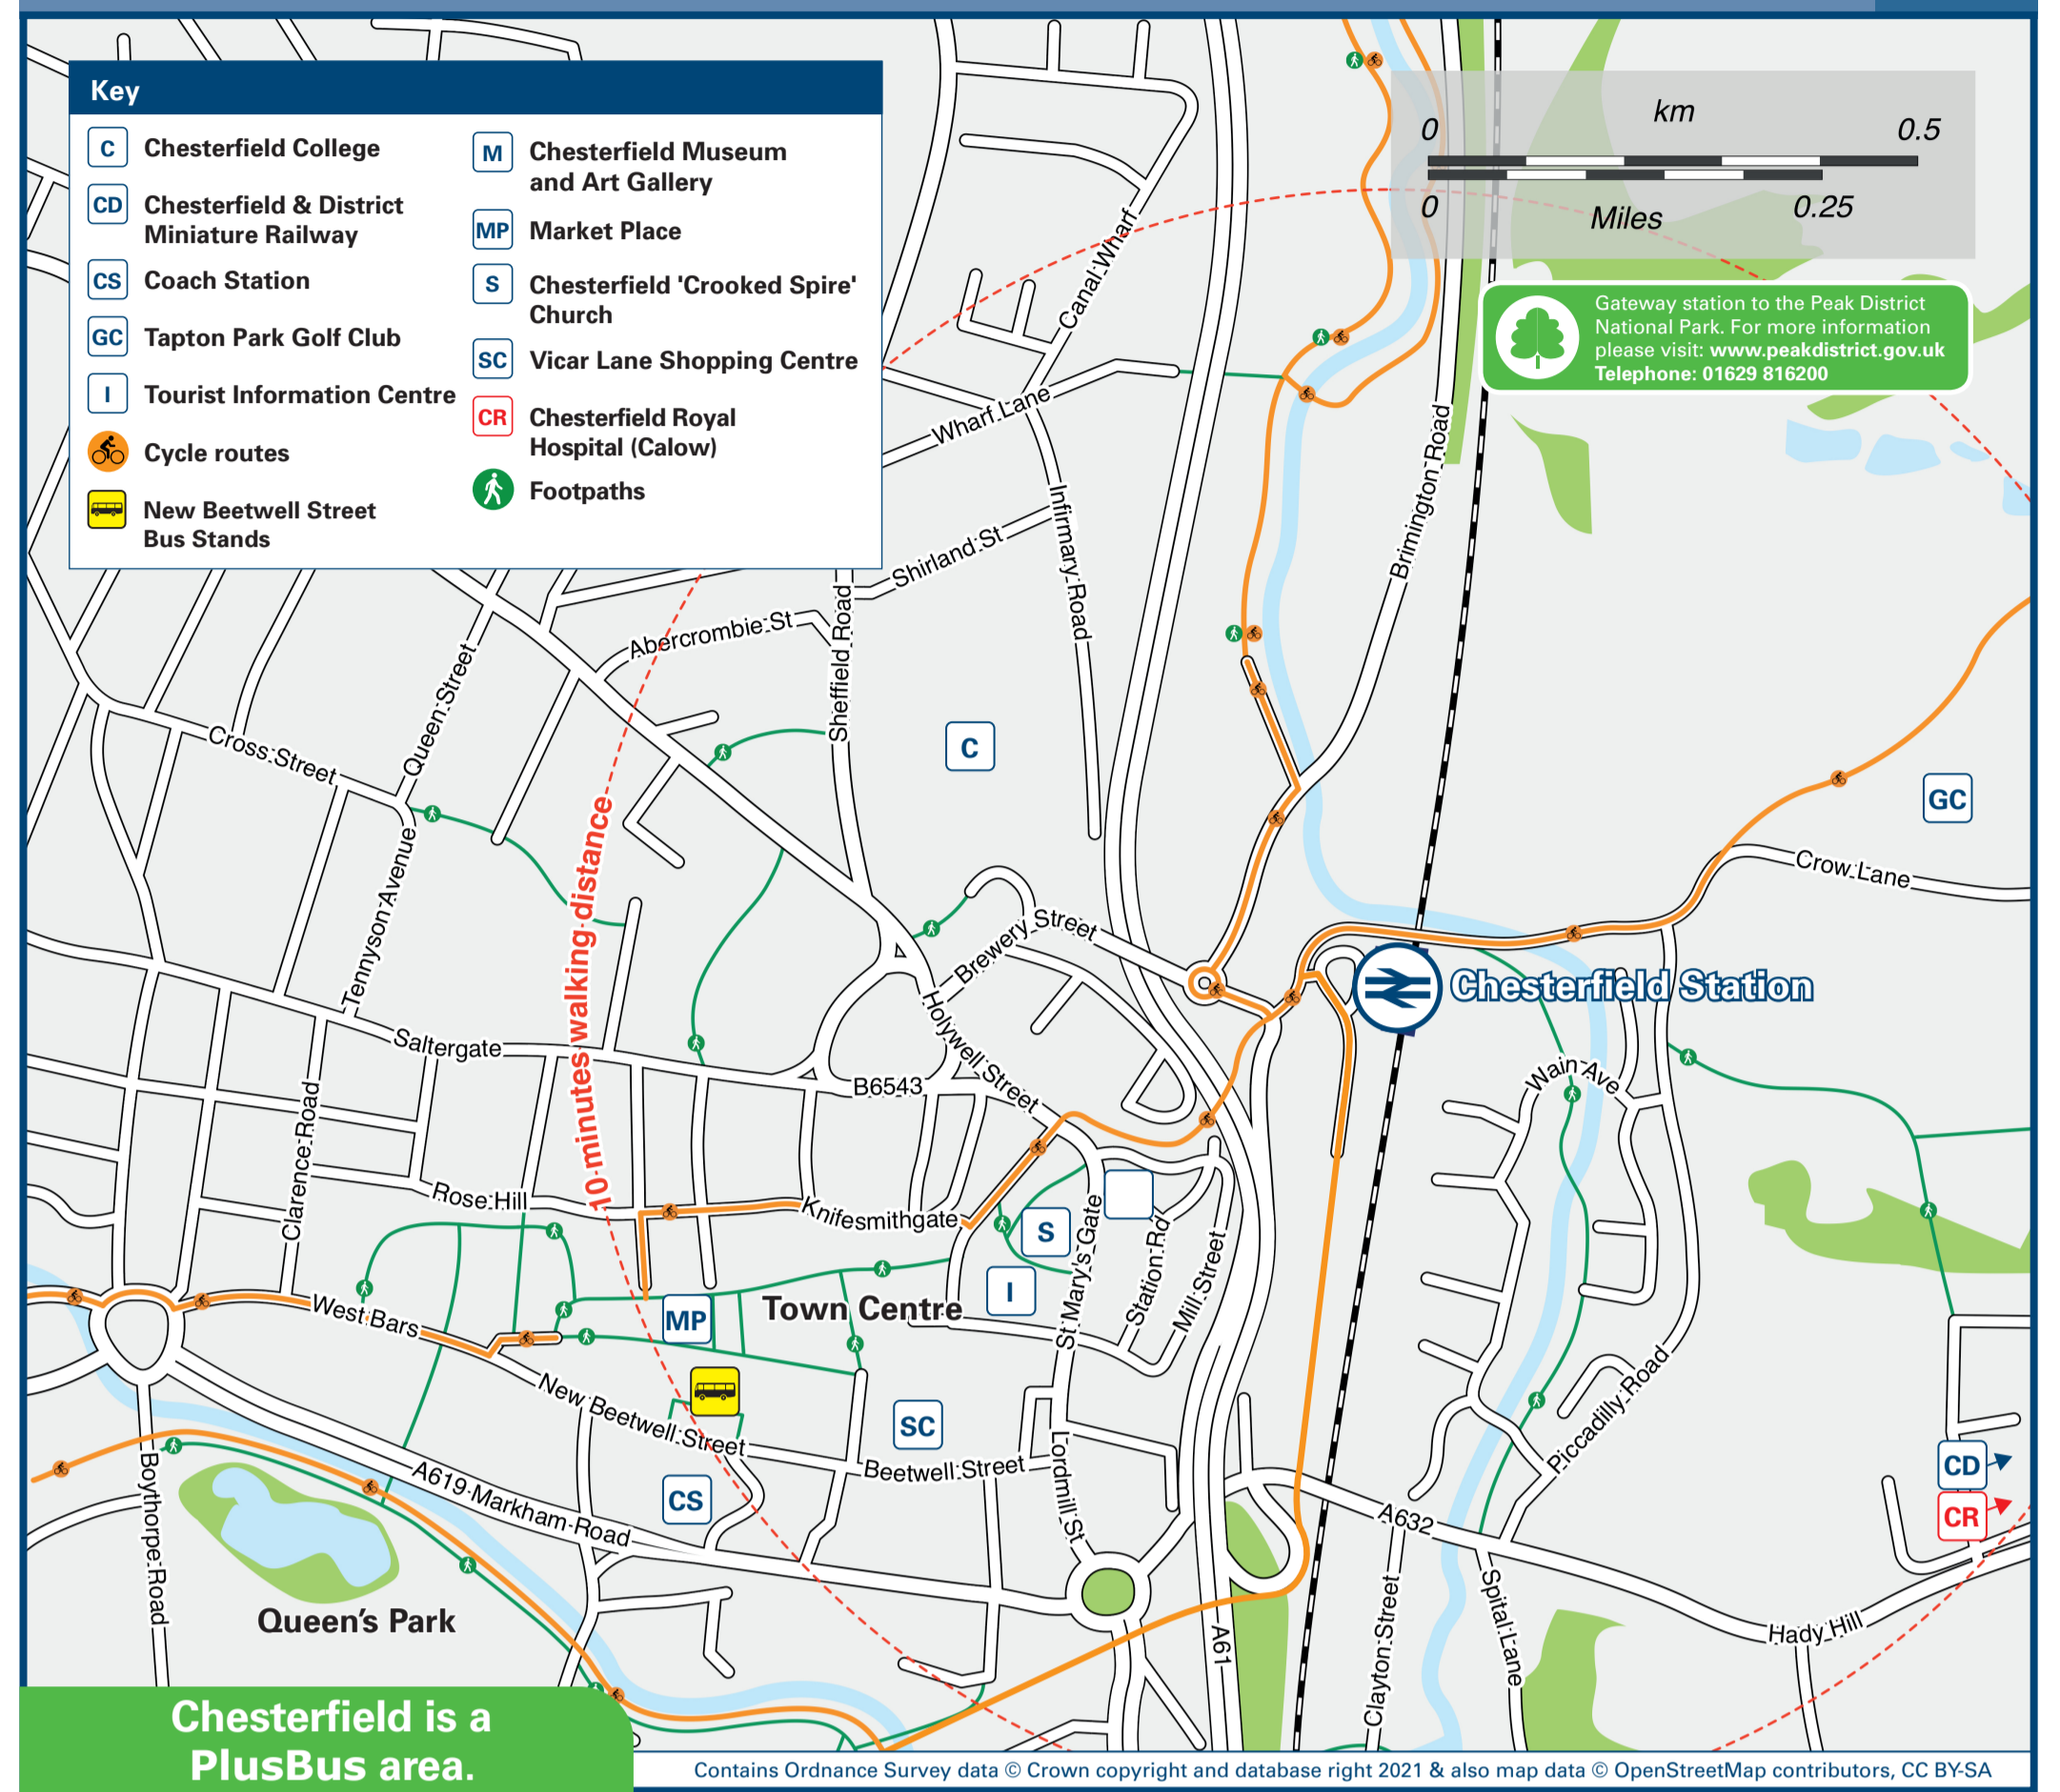

Chesterfield Station

Onward Travel Information

Buses and Taxis

Rail replacement buses and coaches depart from the front of the station.

Local area map

Chesterfield is a PlusBus area.

PlusBus is a discount price 'bus pass' that you buy with your train ticket. It gives you unlimited bus travel around your chosen town, on participating buses. Visit www.plusbus.info

Main destinations by bus

(Data correct at April 2023)

DESTINATION	BUS ROUTES	BUS STOP
Alfreton (Town Centre & Bus Station)	55#	A
	55##	New Beetwell St
	comet	New Beetwell St
Arkwright Town	1, 1A	K2
Bakewell	170, 170A*	A
Barlborough	77, 77A	Y
Barrow Hill	90	T1 V
Baslow (Nether End)	170, 170A*	A
Bolsover	1, 1A	K2
Brimington	74, 74A, 77, 77A	Y
	78^, 90	T1 V
Broomfield Estate (Hasland)	16	K3
Calow Village (Church)	1, 1A, 80, 80A	K2
Chatsworth House	170, 170A*	A
Chesterfield Town area -		
- Ashgate (Mendip Crescent)	2, 2A	L2
	170, 170A*	A
- Brampton	84	New Beetwell St
	90	K3
- Brushfield (The Meadows)	39	L1
- Chesterfield FC (Technique Stadium)	15, 25, 25A, 43, 44, 50, 50A, 78^	V
- Chesterfield Royal Hospital (Calow)	55	A
	1, 1A, 80, 80A	K2
- Grangewood Farm Estate	39	K1
- Green Farm Estate	2, 2A	L2
- Holme Hall Estate	39	L1
- Loundsley Green	2, 2A	L2
	39	L1
- New Beetwell Street (for Coach Station)	55#, 170, 170A*	A
	74, 74A, 77, 77A	X
- Newbold	1, 1A, 5	V
	2, 2A, 90	K3
- Walton Park Estate	2, 2A, 2B, 90	New Beetwell St
- Yew Tree Estate	90	K3
Clay Cross	54, 54A, 55#	A
	comet	New Beetwell St
		New Beetwell St