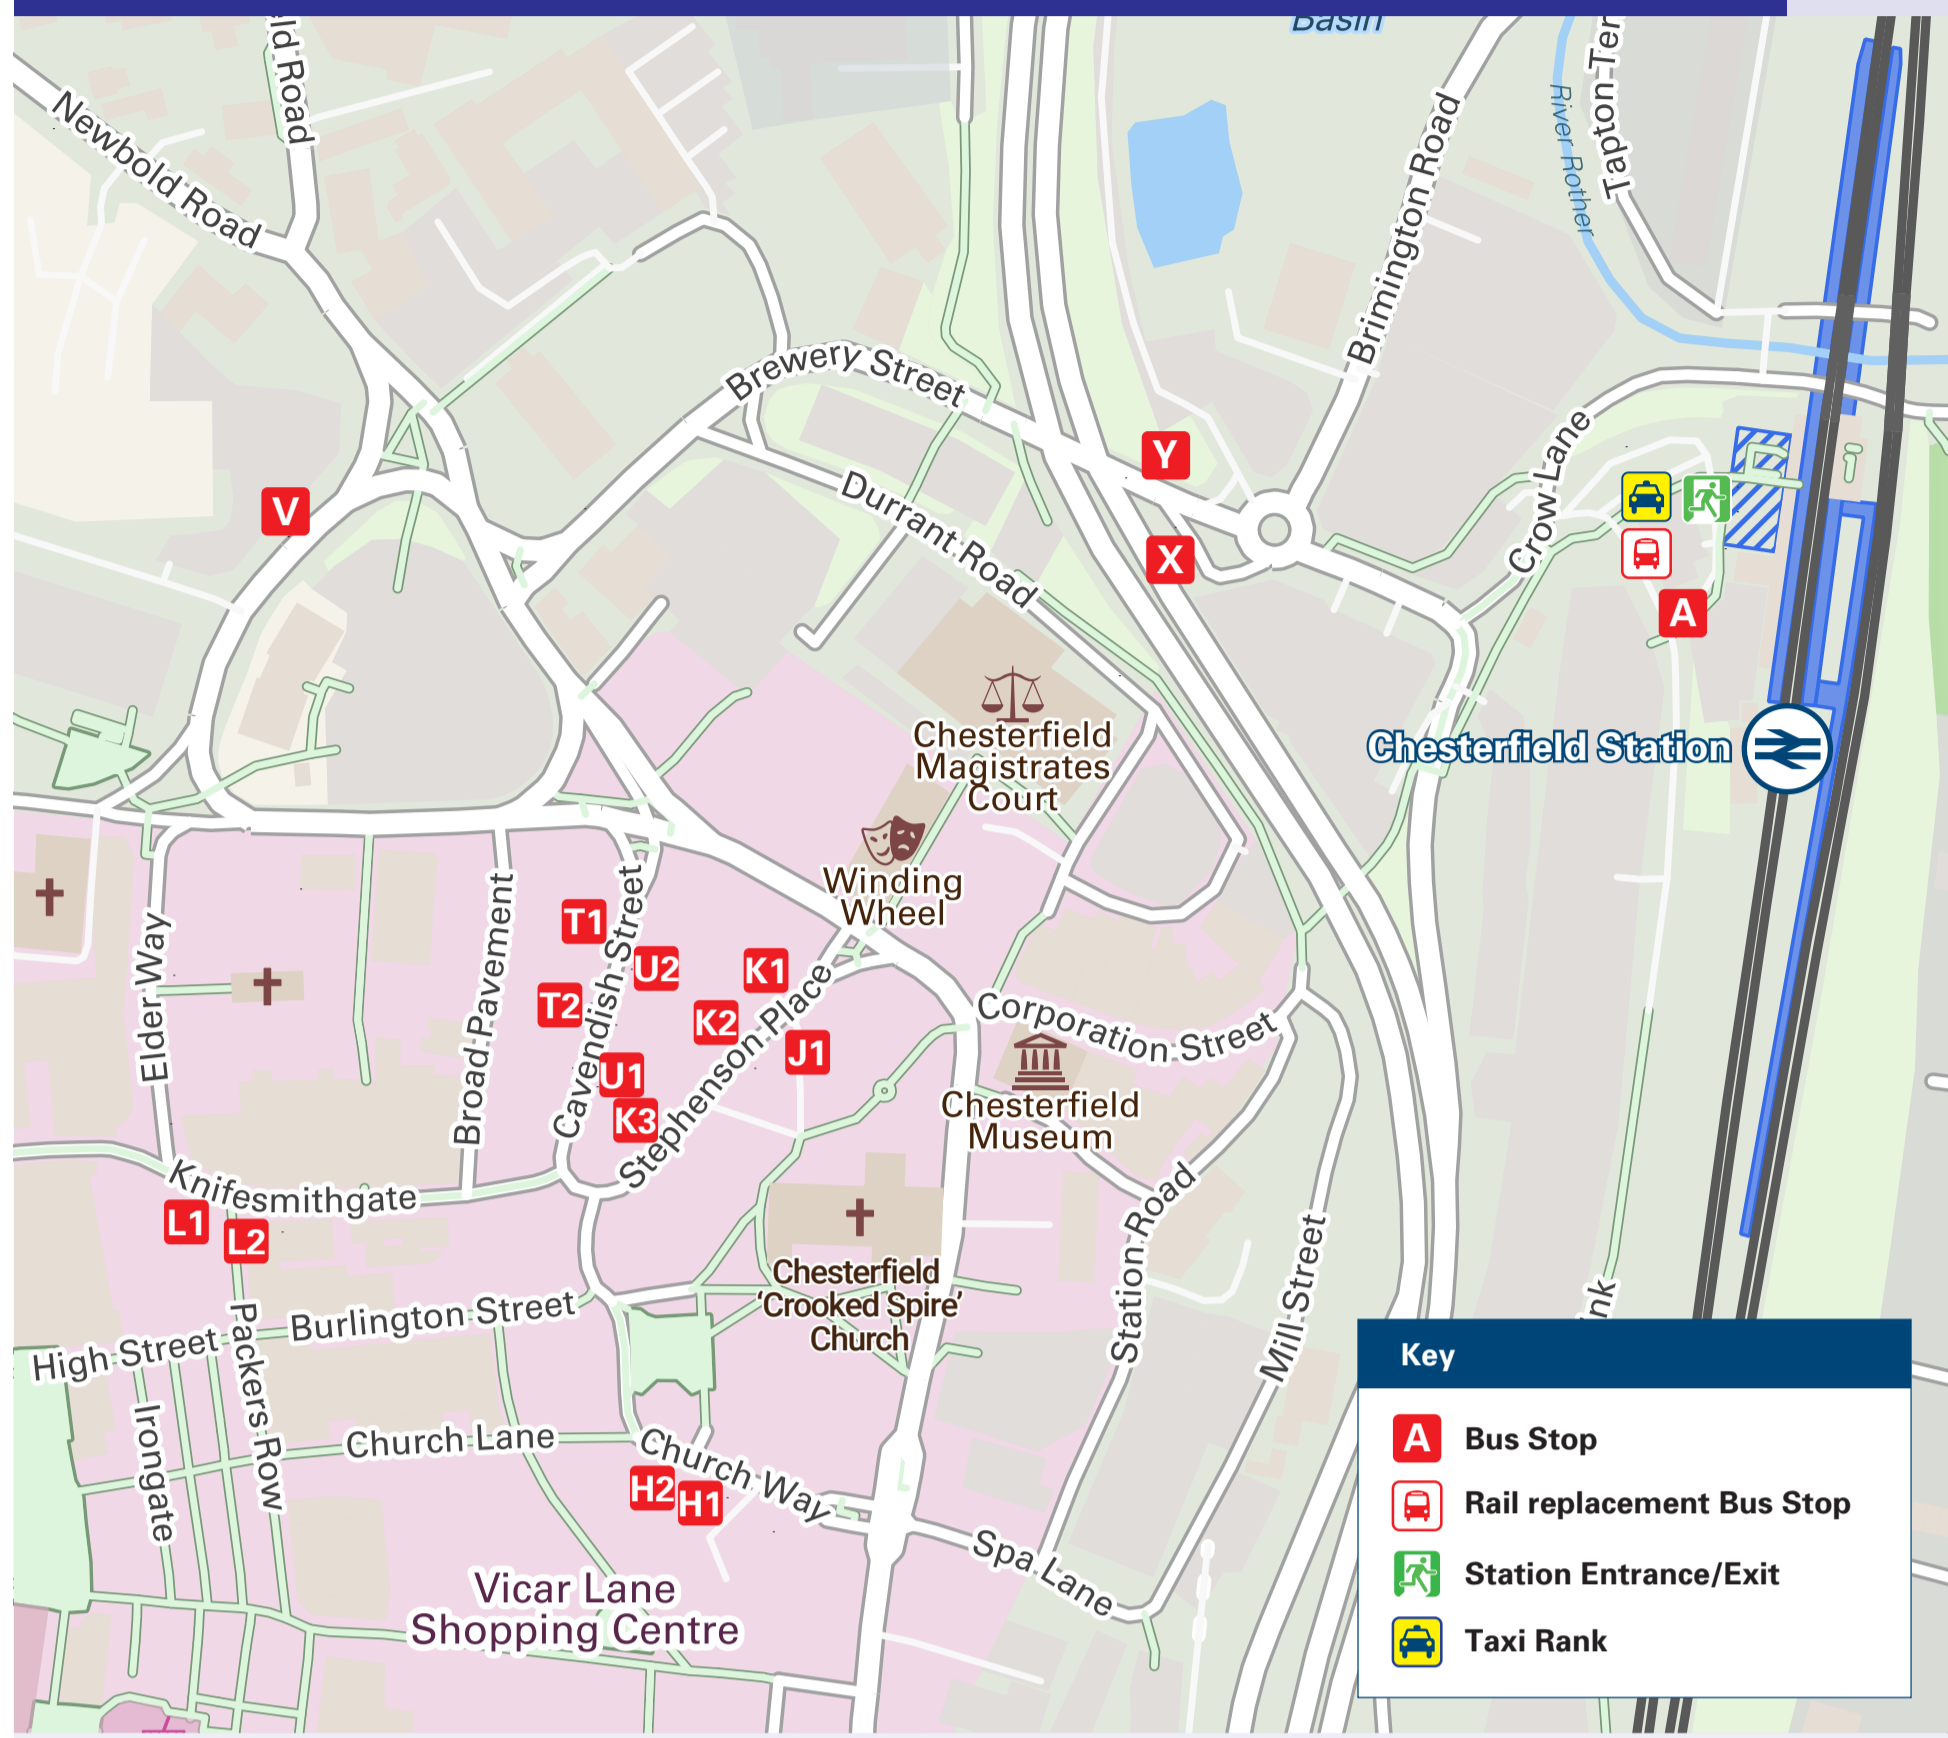

Onward Travel Information

Chesterfield Station

Buses and Taxis

Rail replacement buses and coaches leave from the front of the station.