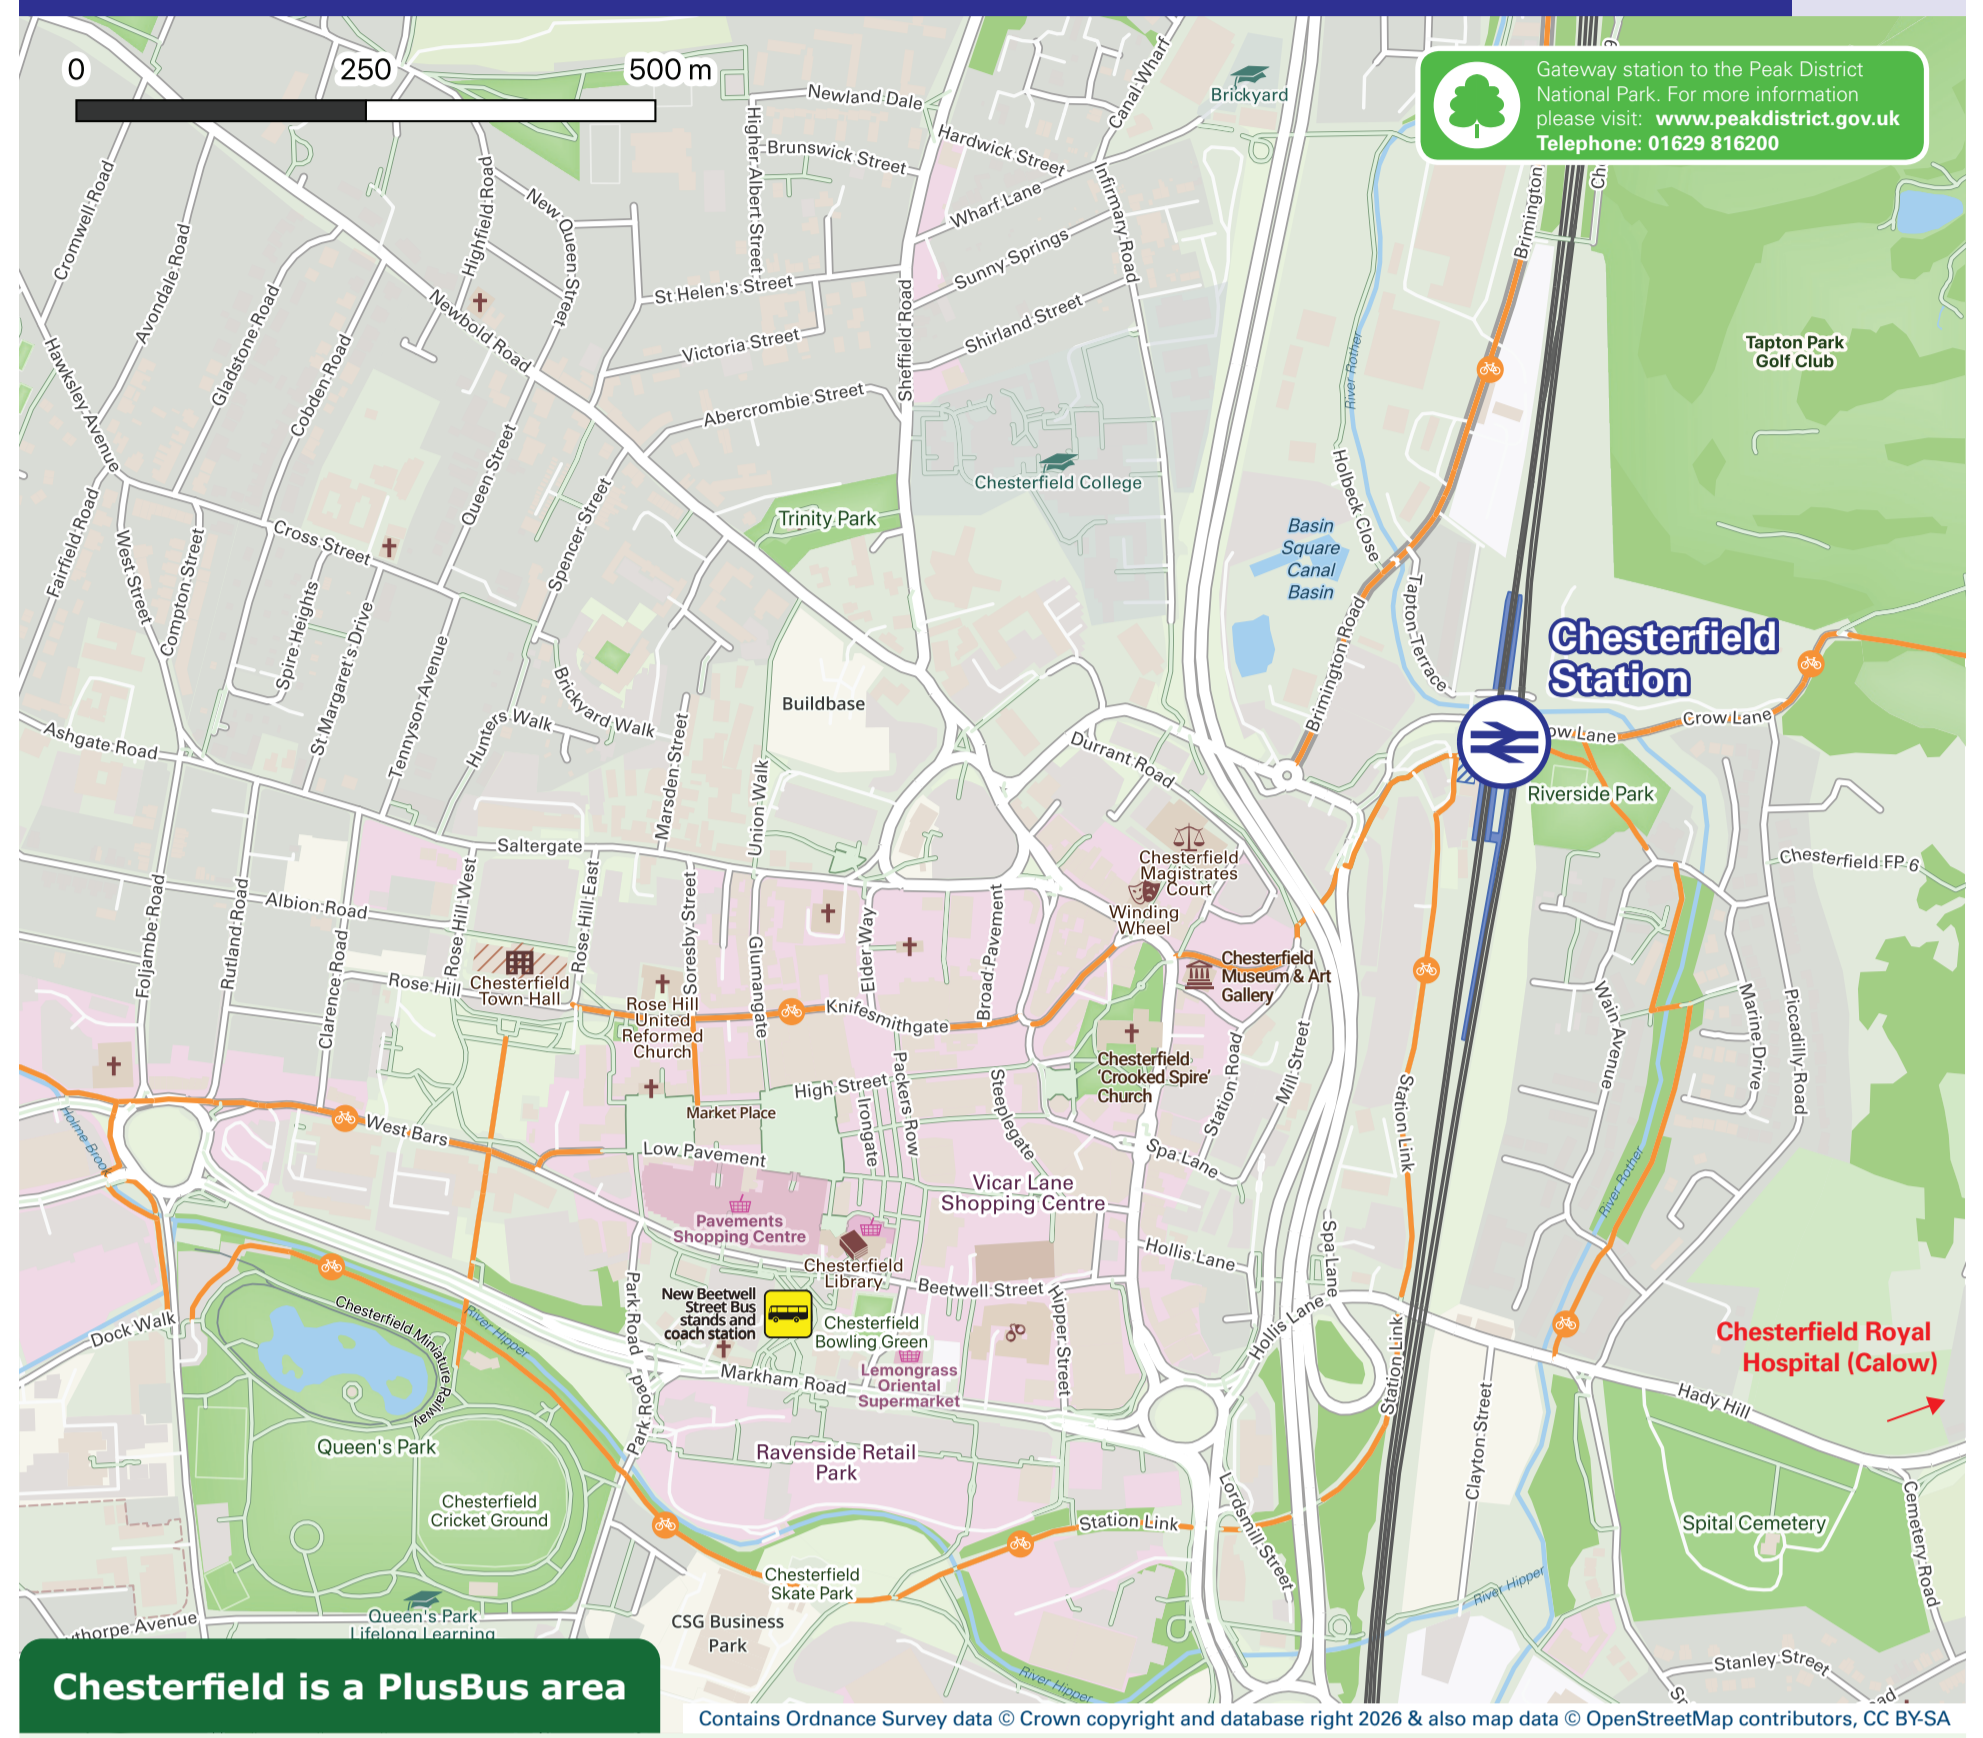

Local area map

Chesterfield is a PlusBus area

Add **PlusBus** to your train ticket—now available on eTicket from leading rail ticketing apps—for unlimited bus travel in the **PlusBus** zone in your destination town or city. Visit plusbus.info

Main destinations by bus

(Data correct at April 2026)

DESTINATION	BUS ROUTES	BUS STOP
Arkwright Town	1, 2	K 2
Bakewell	170	A
Barlborough	77, 77A*	Y
Barrow Hill	90, 90a, 90b#	T 1, V
Baslow (Nether End)	170	A
Bolsover	1, 2	K 2
Boythorpe	39	K 1
	X17	U 1
● Brimington	74, 74a, 77, 77A*	Y
	90, 90a, 90b#	T 1, V
● Broomfield Estate (Hasland)	16	K 3
● Calow Village (Church)	1, 2	K 2
● Chatsworth House	170	A
Chesterfield Town area -		
● - Ashgate	38	L 2
	170	A
● - Brampton	90, 90a	K 3
	38	L 2
● - Chesterfield FC (SMH Group Stadium)	15, 43, 44	T 2, V
	25, 43, 44, 50, 50a	V
● - Chesterfield Royal Hospital (Calow)	1, 2, 3	K 2
● - Grangewood Farm Estate	39	K 1
● - Hady (Hill Top)	3	K 2
● - Holme Hall Estate	39	L 1
	39	L 1
● - Loundsley Green	38	L 2
● - New Beetwell Street (for Coach Station) ●	170	A
	74, 74a, 77, 77A*	X
● - Newbold	5, 10	T 2, V
● - Stonegravels (Highfield View Road)	5	T 2, V
● - Walton Park Estate	90, 90a	K 3
● - Walton Hospital	X17	U 1
● - Yew Tree Estate	90, 90a	K 3
Clay Cross	51	H 1
	54	A

DESTINATION	BUS ROUTES	BUS STOP
Clowne	77, 77A*	Y
	90	T 1, V
Commonside	16	L 2
Creswell	77, 77A*	Y
	90	T 1, V
Cromford	X17	U 1
Cutthorpe	16	L 2
	16	L 2
Dronfield ●	15, 43, 44	T 2, V
Duckmanton	1	K 2
Grassmoor	54	A
	54	A
● Hasland	16	K 3
Hollingwood (Chesterfield Road)	74, 74a, 77, 77A*	Y
Hollingwood (Village Centre)	90, 90a, 90b#	T 1, V
Holmesfield	16	L 2
Holymoorside	170	A
Inkersall	74, 74a, 77A*	Y
Langwith	1	K 2
Long Duckmanton	1, 2	K 2
Mastin Moor	74, 74a, 77, 77A*	Y
Matlock	X17	U 1
Matlock Bath	X17	U 1
Middlecroft	74, 74a, 77, 77A*	Y
Newbold (Nags Head)	16	L 2
New Tupton (Bridgewater Street)	51	H 1
● New Whittington	25, 50, 50a	T 1, V
North Wingfield (The Green)	54	A
Old Tupton (The Tupton Tap)	51	H 1
	43, 44	T 2, V
● Old Whittington	25, 50, 50a	T 1, V
	43, 44	T 2, V
● Sheepbridge	15, 43, 44	T 2, V
	X17	T 2
Sheffield (interchange)	50, 50a	T 1, V
	43, 44	T 2, V

DESTINATION	BUS ROUTES	BUS STOP
Shirebrook	1	K 2
Staveley	90, 90a, 90b#	T 1, V
	74, 74a, 77, 77A*	Y
● Tupton	74, 74a, 77, 77A*	Y
Tupton (Post Office)	51	H 1
Upper Newbold	16	L 2
Whitwell	77, 77A*	Y
	90, 90a, 90b#	T 1, V
	X17	T 2
Whittington Moor	15, 43, 44	T 2, V
	25, 50, 50a	T 1, V
Wingerworth	51	H 1
Wirksworth	X17	U 1
Worksop	77, 77A*	Y

NOTES