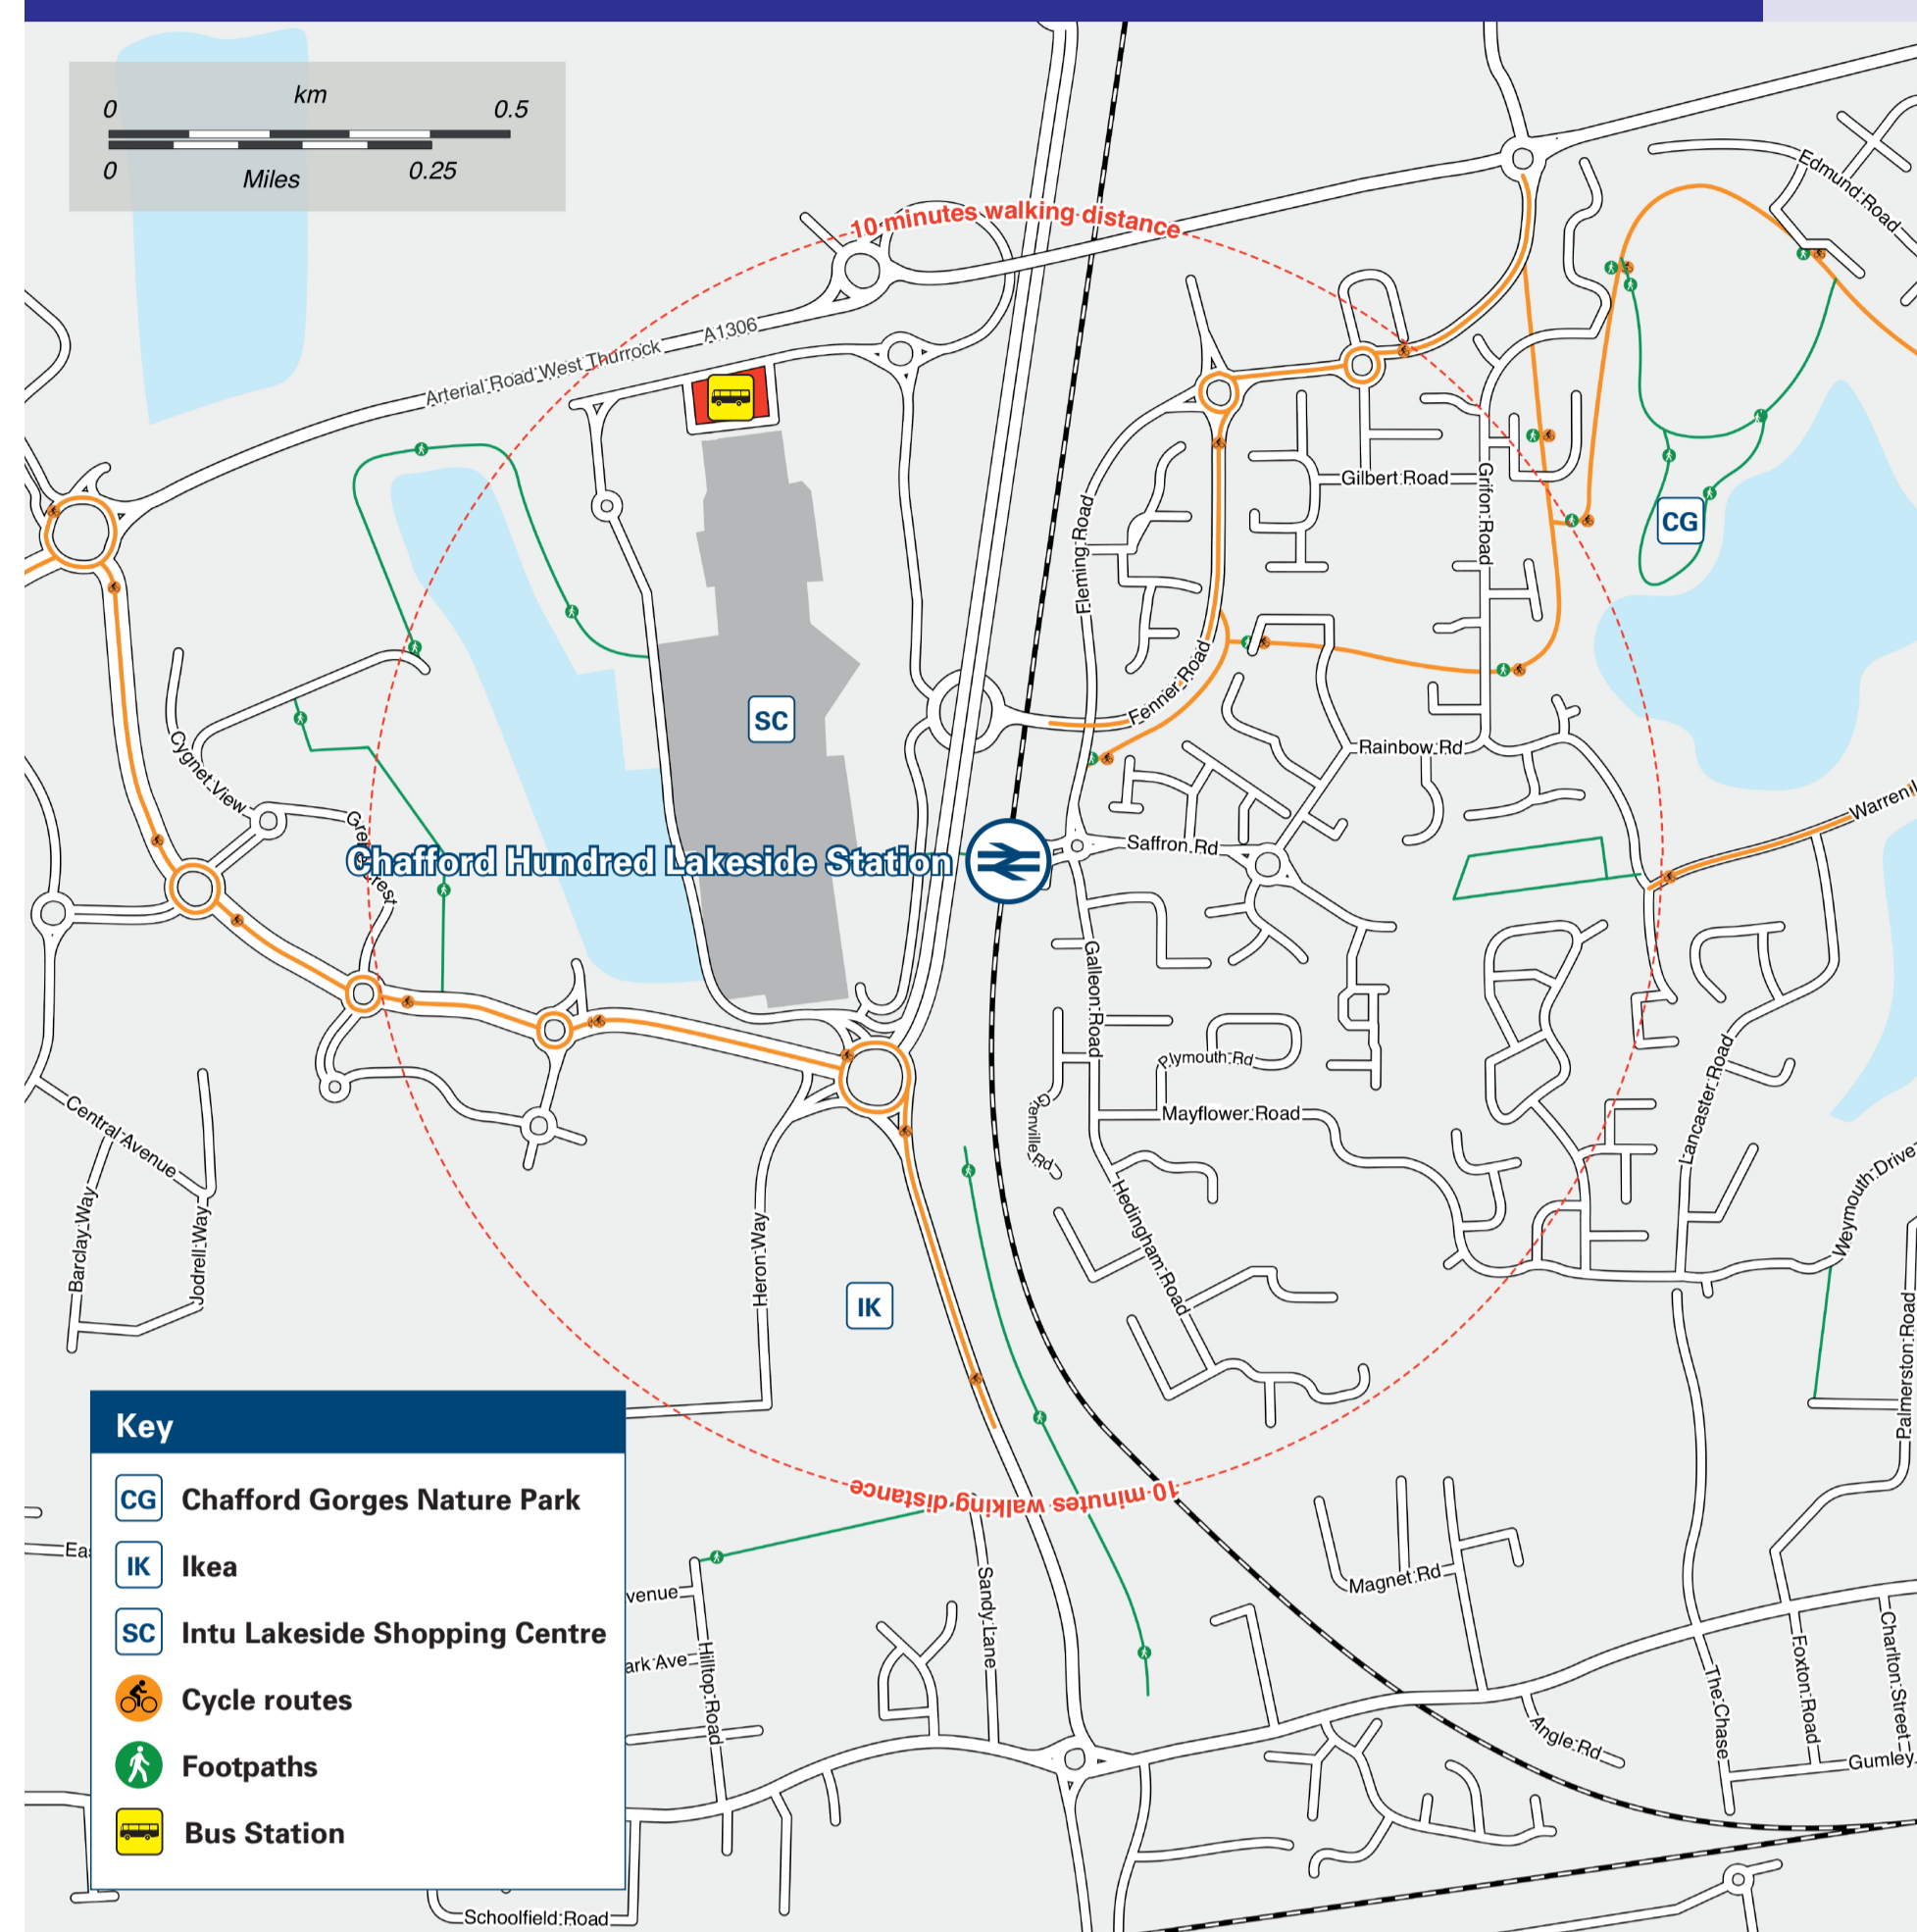

Onward Travel Information

Chafford Hundred Lakeside Station

Buses and Taxis

c2c Rail replacement bus stops outside the main station entrance. Ticket acceptance may be arranged on TfL Bus 370 to South Ockendon and Upminster, this service operates from Lakeside Shopping Centre Bus Station.

Local area map

Main destinations by bus

(Data correct at March 2026)

DESTINATION	BUS ROUTES	BUS STOP	DESTINATION	BUS ROUTES	BUS STOP	DESTINATION	BUS ROUTES	BUS STOP
Aveley	22 372	Lakeside Bus Station	Hornchurch	370 372	Lakeside Bus Station	Upminster	370	Lakeside Bus Station
Basildon (Bus Station)	100	Lakeside Bus Station	intu Lakeside (Bus Station)	10 - 15 minutes walk from this station (via Shopping Centre)		Wennington	372	Lakeside Bus Station
Basildon Hospital	100	Lakeside Bus Station	North Ockendon	370	Lakeside Bus Station	West Thurrock (London Road)	73 22	Lakeside Bus Station
Bluewater	X80	Lakeside Bus Station	North Stifford (caravan park)	22 370	Lakeside Bus Station	West Thurrock (The Ship)	83 73	Lakeside Bus Station
Chadwell St Mary	83 73	Lakeside Bus Station	Purfleet	44	Lakeside Bus Station			
Chafford Hundred (Medical Centre)	33		Rainham	372	Lakeside Bus Station			
Corringham	100	Lakeside Bus Station	Romford	370	Lakeside Bus Station			
Dartford (Crossways)	X80	Lakeside Bus Station	South Ockendon	22 370	Lakeside Bus Station			
Garrison Estate (Purfleet)	44	Lakeside Bus Station		44	Lakeside Bus Station			
	33			73	Lakeside Bus Station			
	44	Lakeside Bus Station	South Stifford (London Road)	22	Lakeside Bus Station			
Grays	83 73	Lakeside Bus Station		100	Lakeside Bus Station			
	22	Lakeside Bus Station	Stanford Le Hope	100	Lakeside Bus Station			
	100	Lakeside Bus Station	Tilbury	73	Lakeside Bus Station			
Greenhithe Station (for Kent rail services)	X80	Lakeside Bus Station	Uplands Estate	44	Lakeside Bus Station			