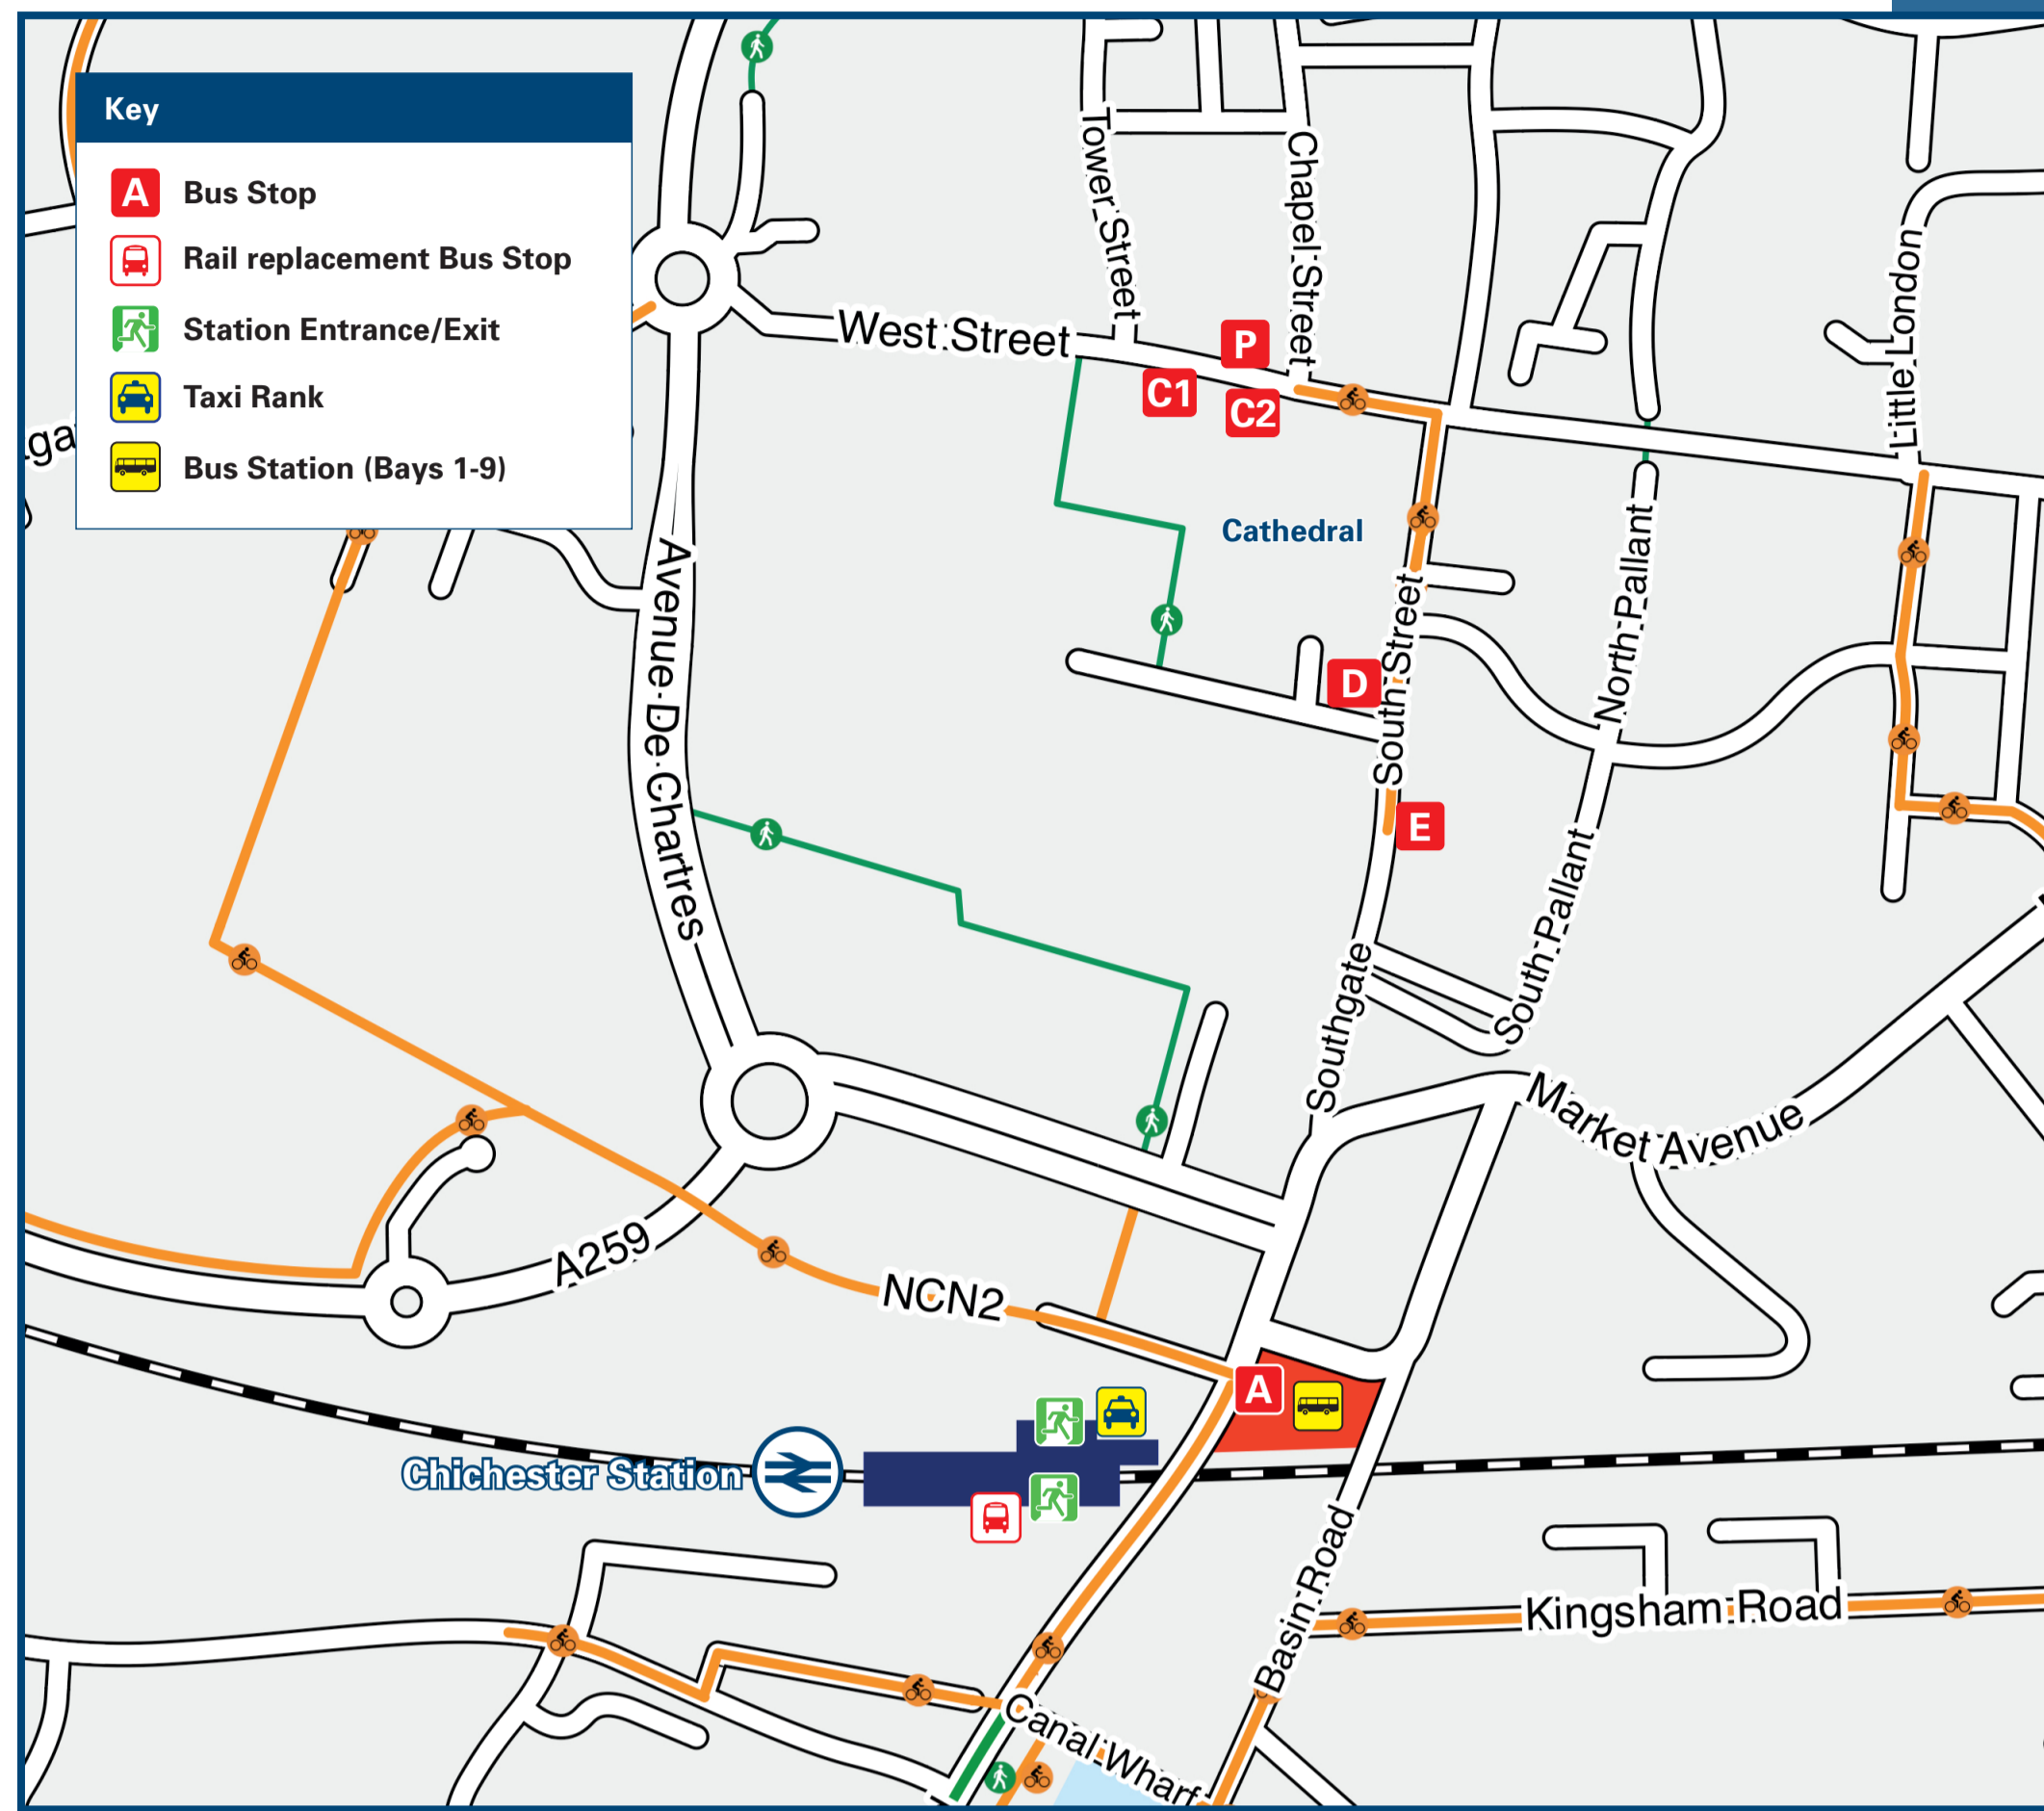

Chichester Station

Onward Travel Information

Buses and Taxis

Rail replacement buses will depart from the Station front.