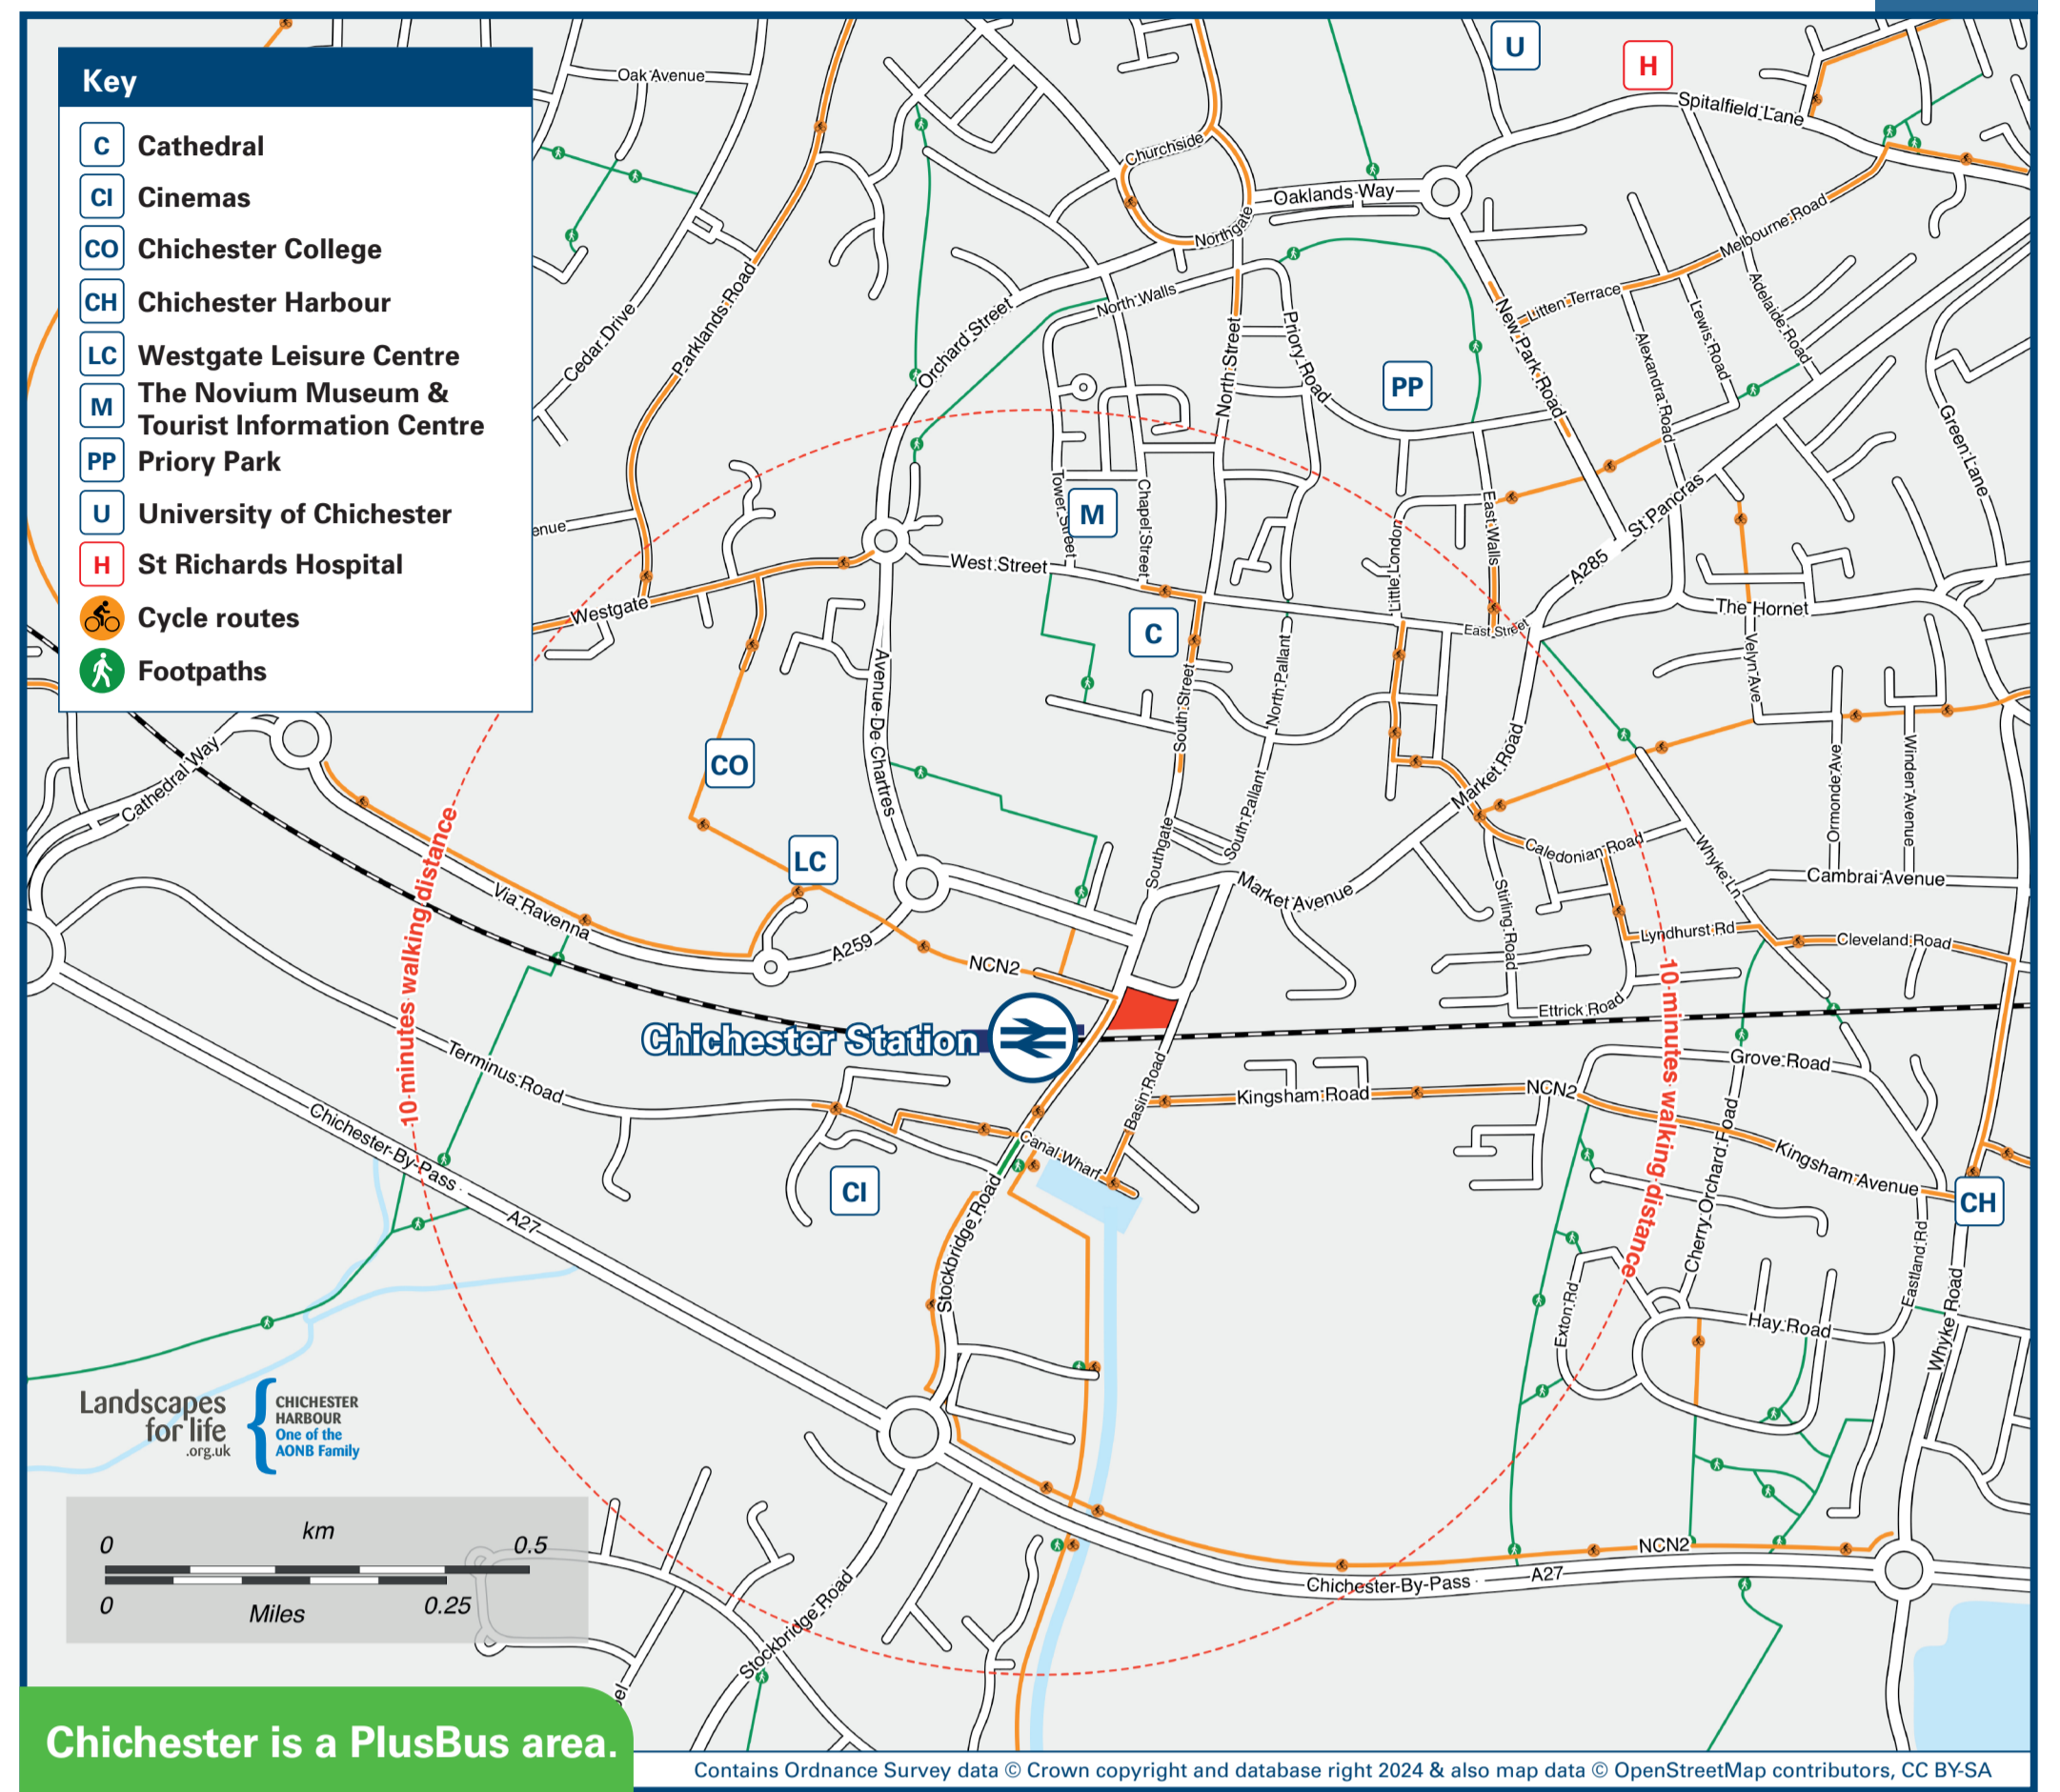

Local area map

Main destinations by bus

(Data correct at July 2024)

DESTINATION	BUS ROUTES	BUS STOP
Aldwick	600	Bus Stn bay 4
Arundel	85+, 85A+	E, P
Barnham	500	Bus Stn bay 6
Birdham	52, 53	A
Bognor Regis (Town Centre)	600, 700, 56	Bus Stn bay 4, 8, 7
Bosham (Broadbridge / A259)	700	Bus Stn bay 9
Boxgrove	55	Bus Stn bay 6
Bracklesham Bay	52, 53	A
Butlins Bognor Regis	600*, 700*	Bus Stn bay 4, 8
Chichester -		
- Chichester Cathedral	10 minutes walk from this station via Southgate & South Street (see Maps) 51, 52, 53, 54, 55, 56, 600, 700	Bus Stn bays 8, 9, 6, 7
- Chichester Festival Theatre	5 / 10 minutes Taxi journey from this station 60++	Station Taxi Rank D, C2
- East Broyle (Exeter Road / Worcester Road)	46, 47	C1
- Graylingwell Park (Naunton Road / Blomfield Drive)	50	C1
- Nuffield Chichester Hospital	10 / 15 minutes Taxi journey from this station 60	Station Taxi Rank D, C2
- Parklands (Neville Road / Sherborne Road)	46, 47	C1
- Portfield (Windsor Road)	56	Bus Stn bay 7
- Roussillon Park (Broyle Road)	60	D, C2
- Summersdale Road	50	C1
- St Richards Hospital	55, 500, 85+, 85A+, 99	Bus Stn bay 6, E, P
- University of Chichester	10 / 15 minutes Taxi journey from this station 50	Station Taxi Rank C1
- Whyke Road / Whyke Lane	51, 600	Bus Stn bay 5, 4
Cocking	60	D, C2
Compton	54	Bus Stn bay 7

DESTINATION	BUS ROUTES	BUS STOP
Duncton	99	E, P
East Ashling	54	Bus Stn bay 7
East Wittering	52, 53	A
Emsworth	700	Bus Stn bay 8
Felpham	700	Bus Stn bay 8
Fishbourne	56	Bus Stn bay 7
Flansham Park	700	Bus Stn bay 8
Fontwell Village	85+, 85A+	E, P
Funtingdon	54	Bus Stn bay 7
Goodwood Racecourse / Goodwood Estate	15 / 20 minutes Taxi journey from this station. Bus 900/902 on racedays from Rail Station Events Stop.	Station Taxi Rank
Halnaker	55	Bus Stn bay 8
Hambrook	99	E, P
Hunston	54	Bus Stn bay 7
Lavant	51	Bus Stn bay 8
Littlehampton	60, 700	Bus Stn bay 8, 4
Maudlin (Rolls Royce / Stane Street)	500	Bus Stn bay 8
Midhurst	55	Bus Stn bay 6
North Bersted	60	D, C2
North Mundham	700	Bus Stn bay 8
Nutbourne	600	Bus Stn bay 4
Nyetimber	51	Bus Stn bay 8
Nyton	700	Bus Stn bay 8
Old Bosham	600	Bus Stn bay 4
Oving	85+, 85A+	E, P
Pagham	56	Bus Stn bay 7
Petersfield	85+, 85A+	E, P
Petworth	600	Bus Stn bay 4
Rogate	54	Bus Stn bay 7
Rose Green	99	E, P
Selsey (and West Sands Caravan Park)	54	Bus Stn bay 7
Sidlesham	600	Bus Stn bay 4
Singleton	51	Bus Stn bay 8
Southbourne	51	Bus Stn bay 8
South Harting	60, 700	D, C2, Bus Stn bay 8
	54	Bus Stn bay 7

DESTINATION	BUS ROUTES	BUS STOP
Tangmere (for Military Aviation Museum)	55, 500	Bus Stn bay 8
University of Chichester (Bognor Regis Campus)	600*, 700*	Bus Stn bay 4, 8
Uppark (for Uppark House, National Trust)	54	Bus Stn bay 7
Upwaltham	99	E, P
Walberton	85+, 85A+	E, P
Walderton	54	Bus Stn bay 7
West Dean	60	D, C2
West Marden	54	Bus Stn bay 7
West Wittering	52, 53	A
Westhampnett	55	Bus Stn bay 8
	99	E, P
Yapton	700	Bus Stn bay 8
	500	Bus Stn bay 8

Notes