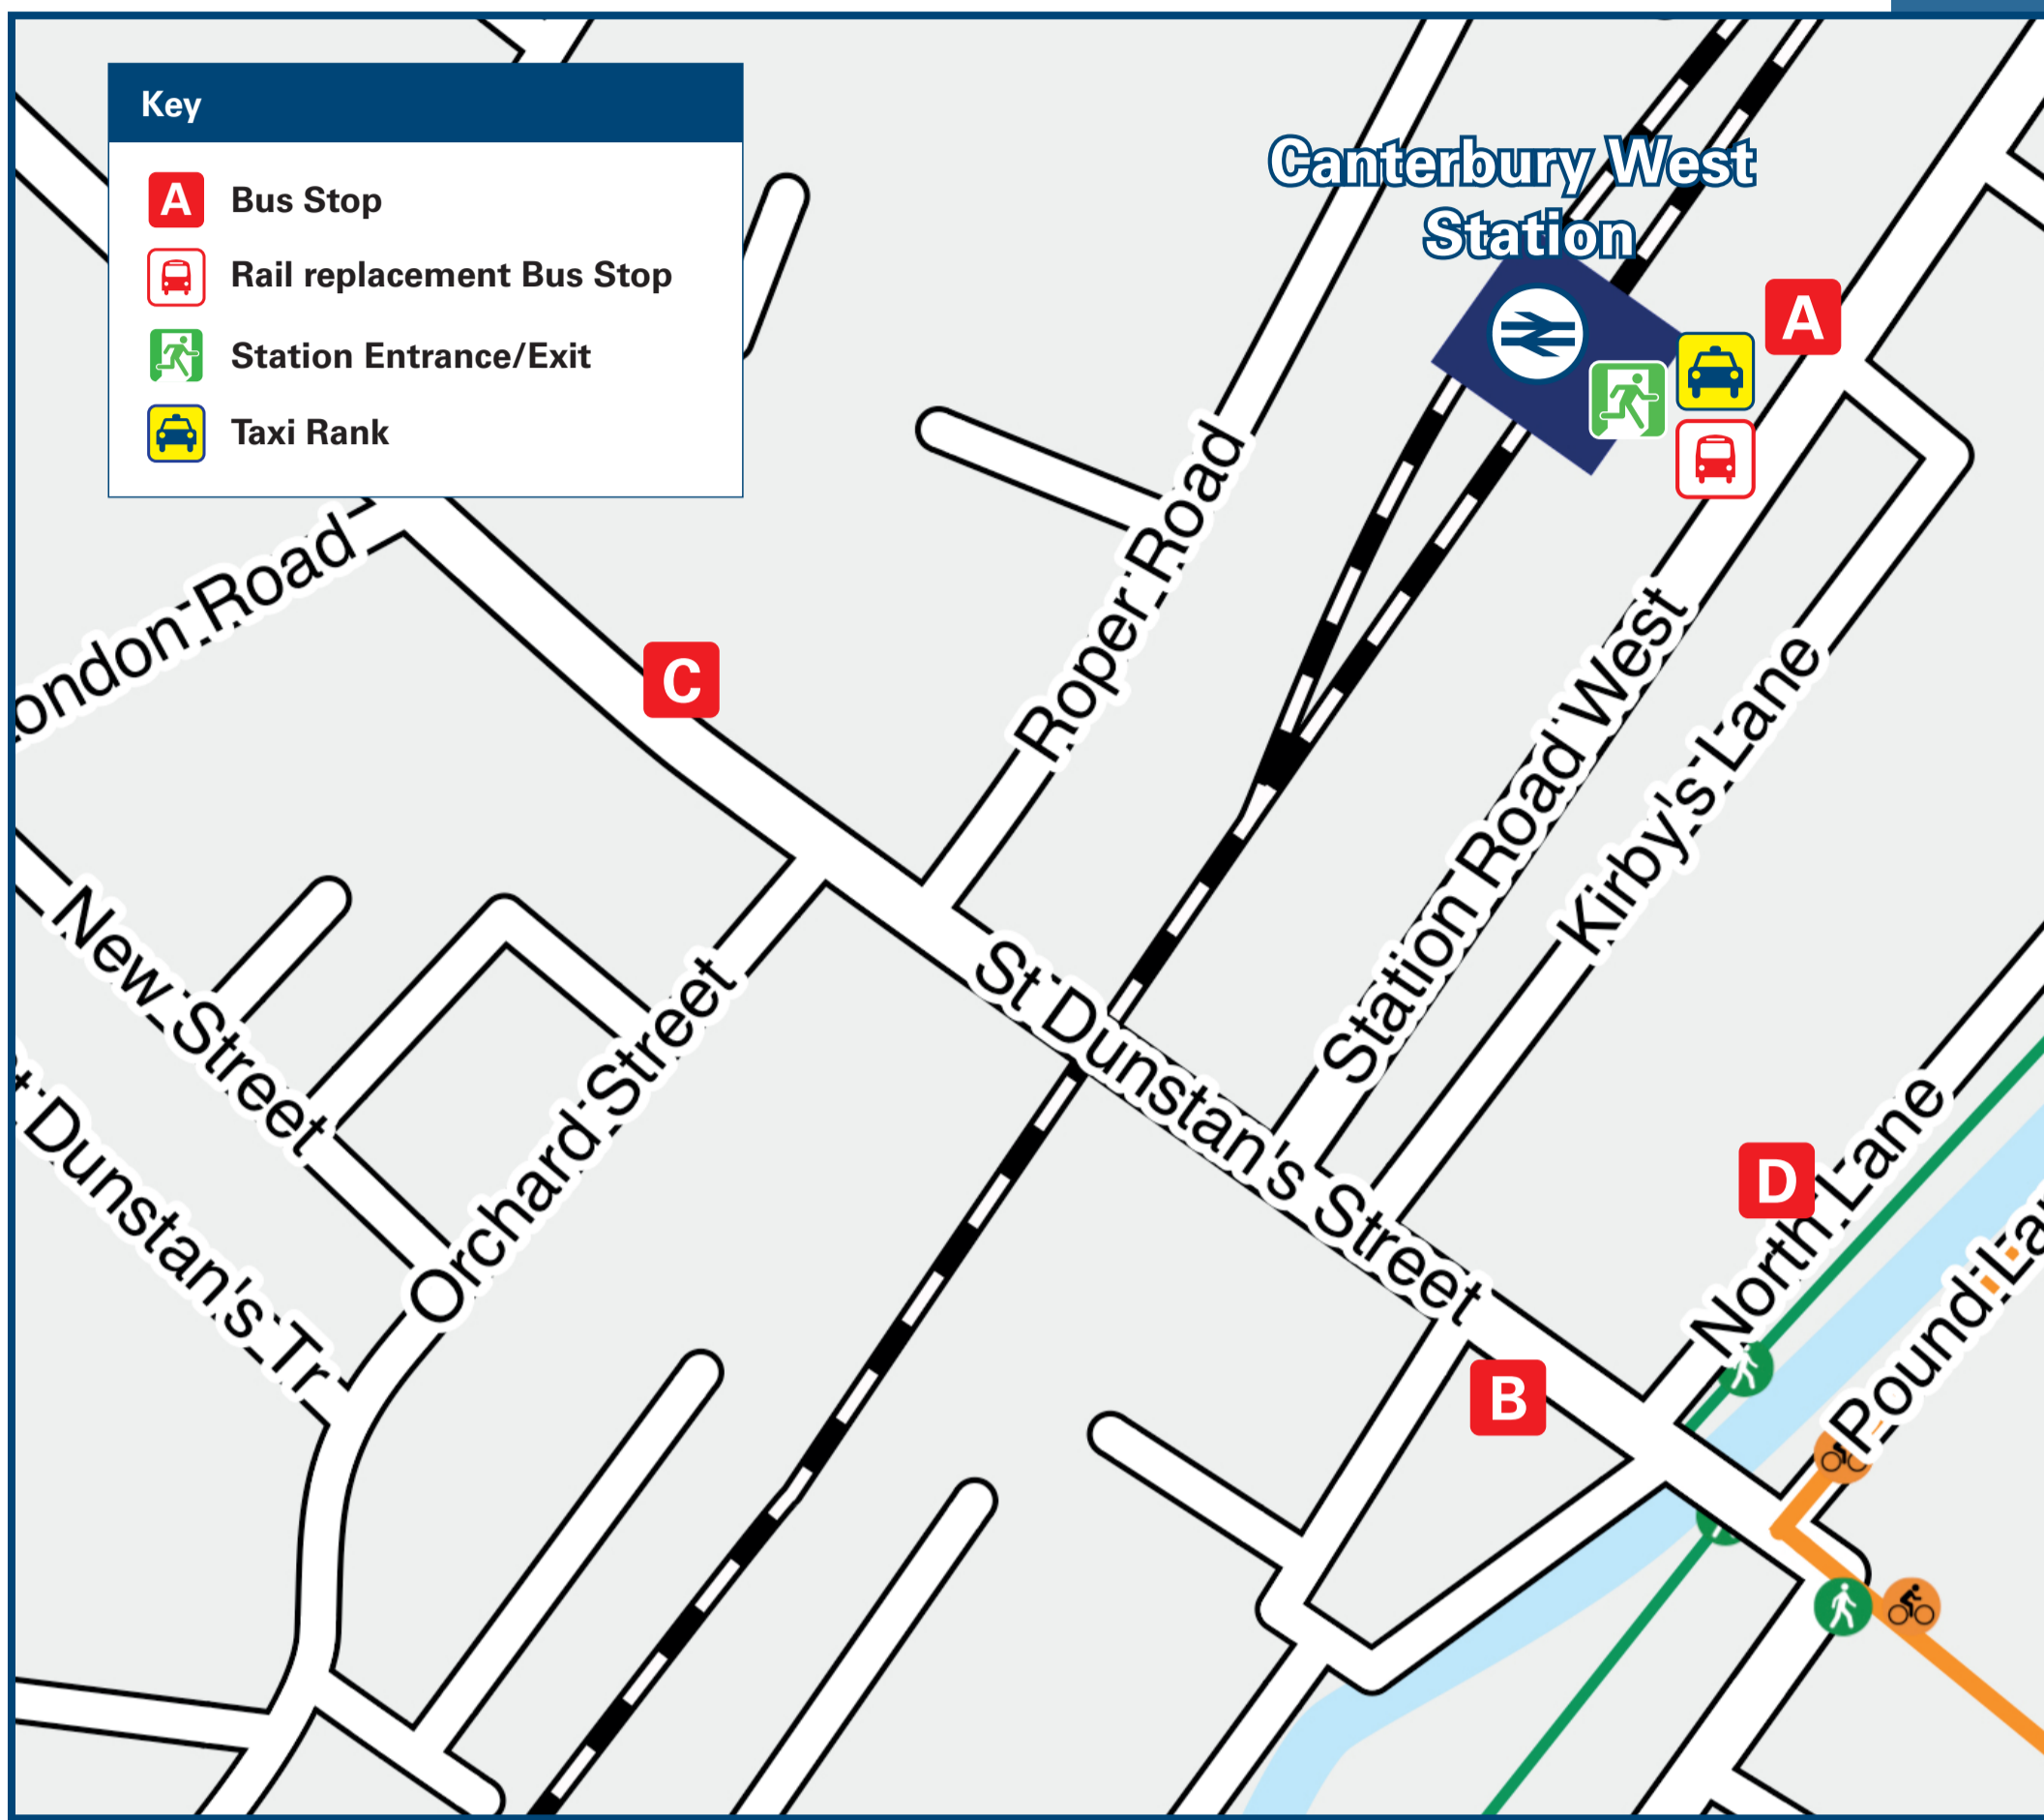

Canterbury West Station

Onward Travel Information

Buses and Taxis

Rail replacement buses depart from the Station forecourt.

Local area map

Canterbury is a PlusBus area. PlusBus is a discount price 'bus pass' that you buy with your train ticket. It gives you unlimited bus travel around your chosen town, on participating buses. Visit www.plusbus.info

Main destinations by bus (Data correct at July 2024)

DESTINATION	BUS ROUTES	BUS STOP
Blean	400, 401	B
Boughton	3, X3	Bus Station
Bridge	16, 17, 89	Bus Station
Canterbury City area -		
- Bus Station (for Whitefriars Shopping Centre)	Uni2+	A
- Canterbury East Station	21A, 400, 401, Uni1, Uni2	C
- Hales Place	21A, Uni2++	D
- Harbledown	400, 401, Uni1	C
- Kent & Canterbury Hospital	21	B
- Kent County Cricket Ground	3, X3	Bus Station
- Spring Lane Estate	25	Bus Station
- University of Kent (Darwin College)	17*, 18*, 25*	Bus Station
- University of Kent (Keynes College)	23, 23A	Bus Station
- University of Kent (Park Wood)	Uni1, Uni2	B
Chestfield	401, Uni1, Uni2	B
	Uni1, Uni2	B
	5	B

DESTINATION	BUS ROUTES	BUS STOP
Deal (for Deal Castle)	12, 43#	Bus Station
Dover	15	Bus Station
Dunkirk	3	Bus Station
Faversham	3, X3	Bus Station
Greenhill	400	B
Herne	600, 601, 602	Bus Station
Herne Bay	400 ^A	B
Littlebourne (The Maltings, for Howletts Wild Animal Park)	600, 601, 602	Bus Station
Sandwich	43	Bus Station
Seasalter	43	Bus Station
Swalecliffe	5	Bus Station
Tankerton	400	B
Tyler Hill	600 ^{AA}	Bus Station
Upper Harbledown	400, 401	B
	5	Bus Station
	3, X3	Bus Station