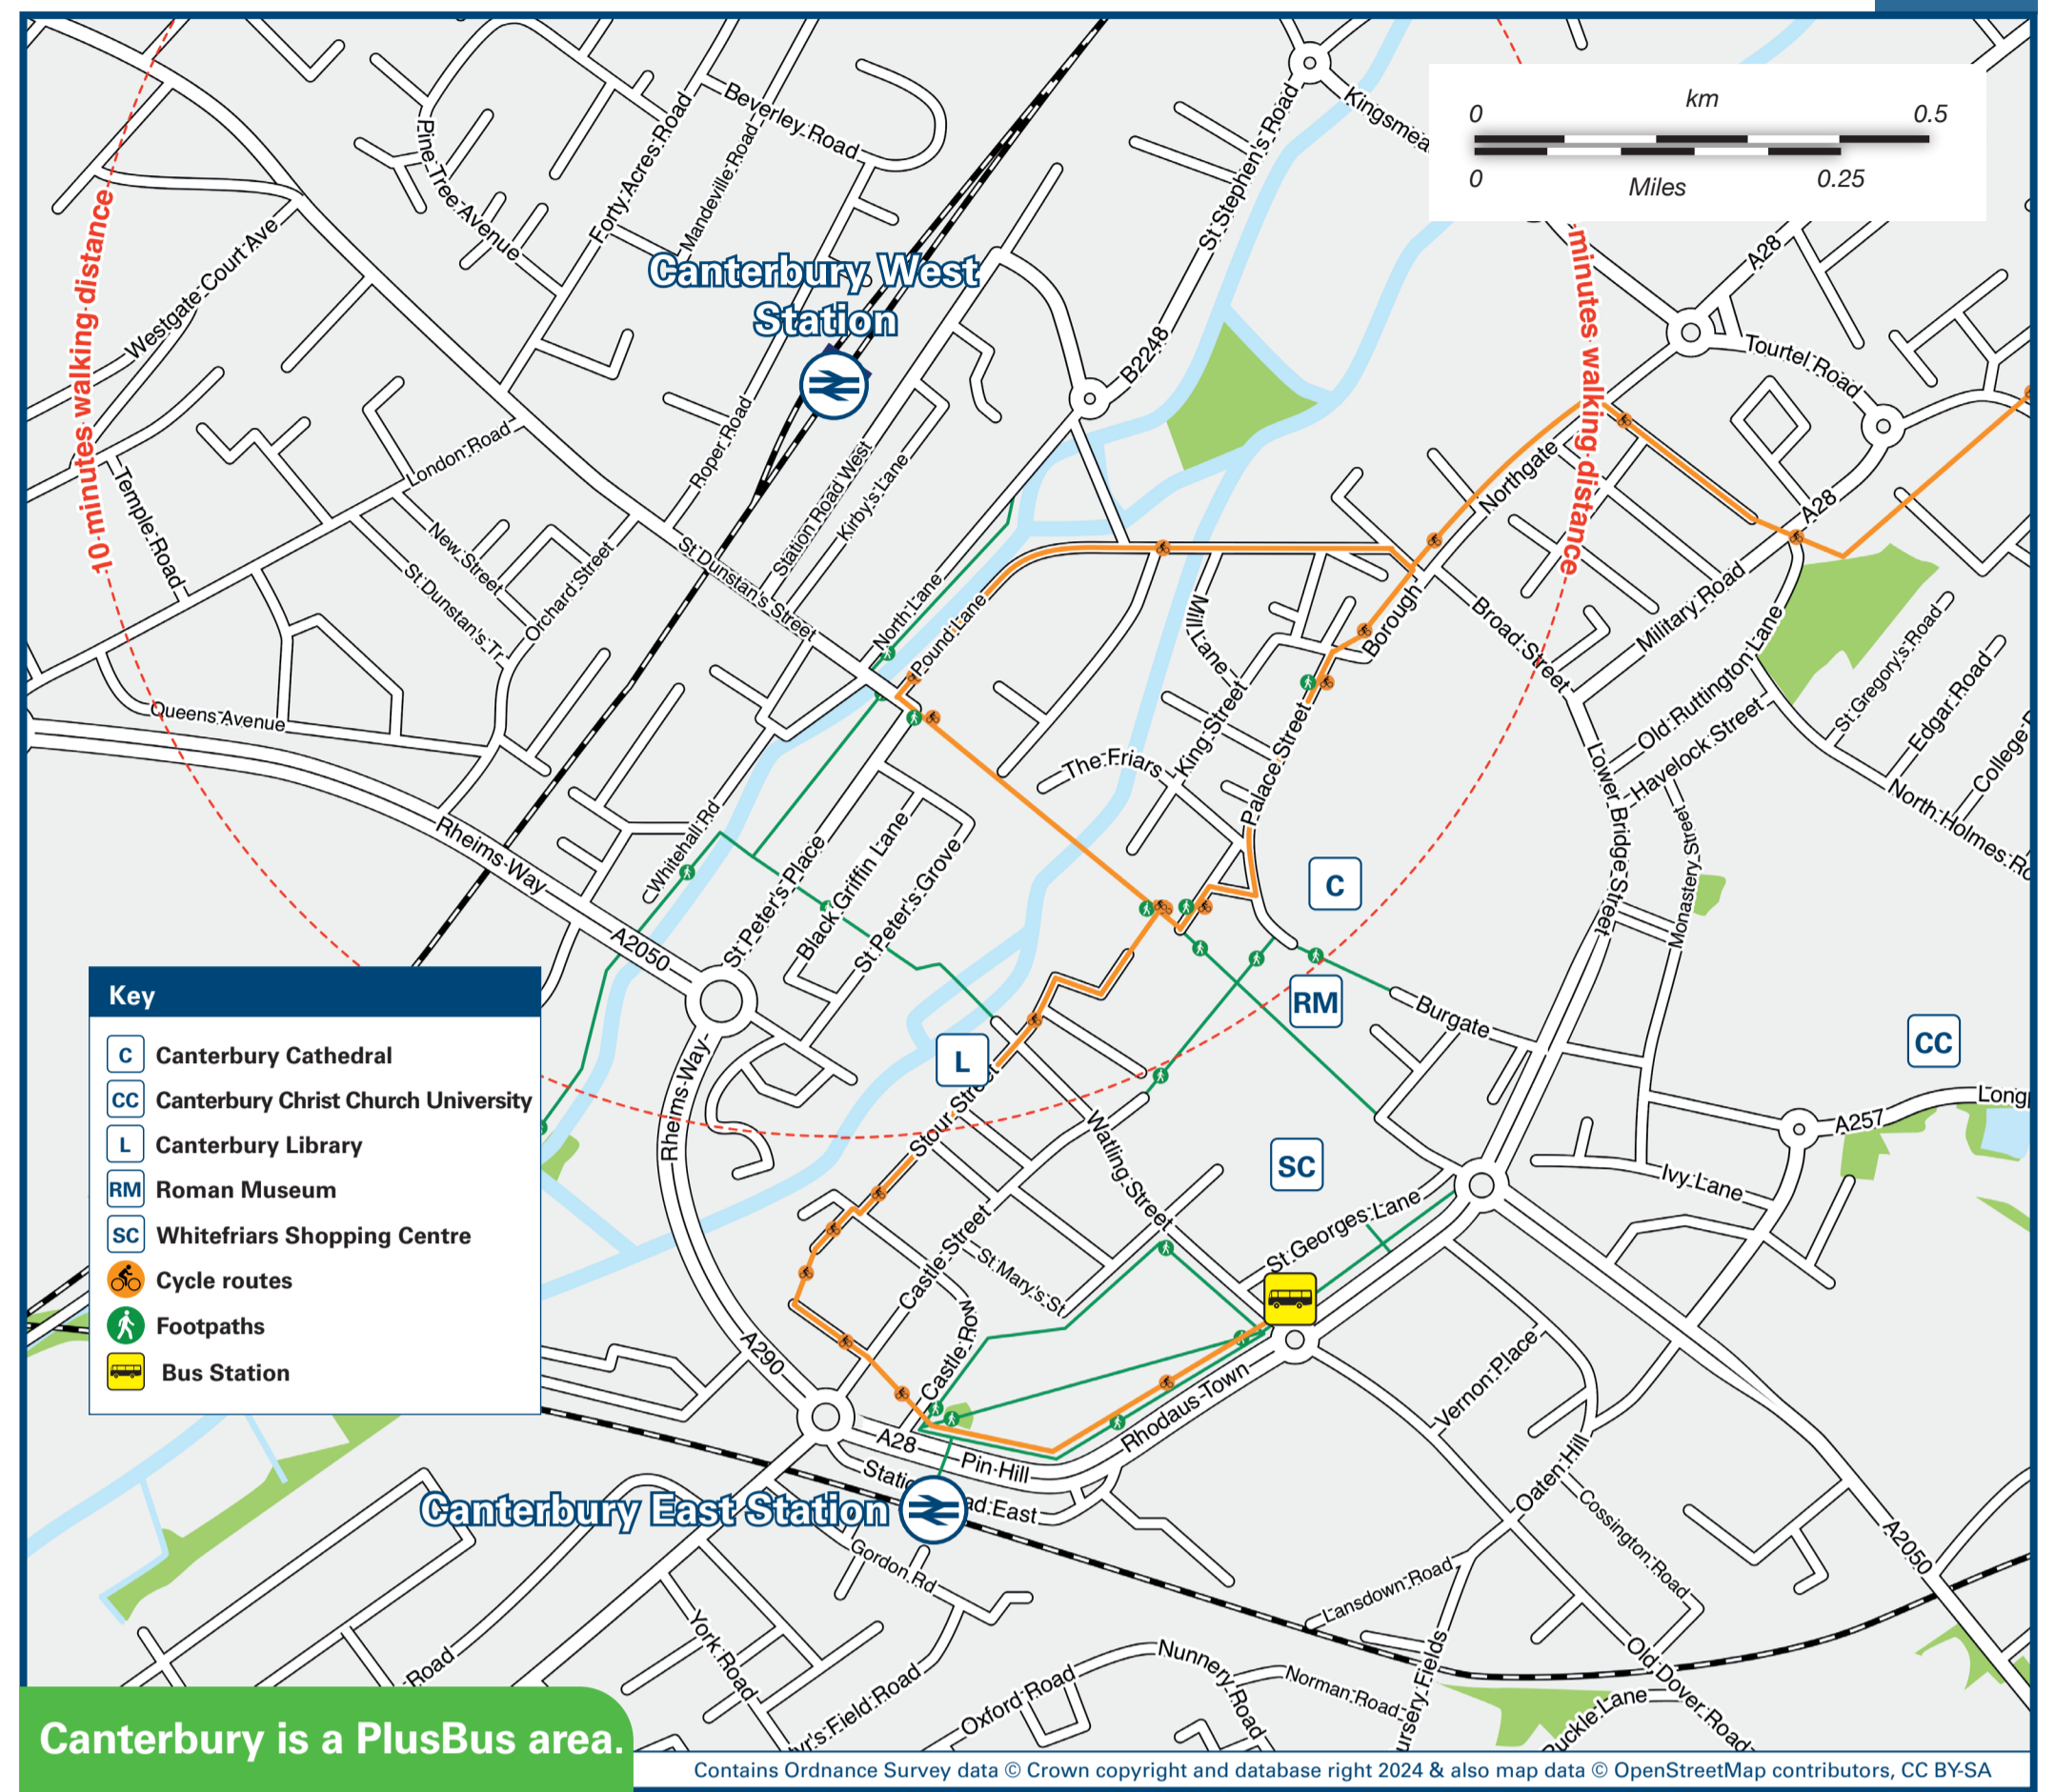

Canterbury West Station

Onward Travel Information

Buses and Taxis

Rail replacement buses depart from the Station forecourt.

Local area map

Canterbury is a PlusBus area. PlusBus is a discount price 'bus pass' that you buy with your train ticket. It gives you unlimited bus travel around your chosen town, on participating buses. Visit www.plusbus.info

Main destinations by bus (Data correct at July 2024)

DESTINATION	BUS ROUTES	BUS STOP
Blean	400, 401	B
Boughton	3, X3	Bus Station
Bridge	16, 17, 89	Bus Station
Canterbury City area -		
- Bus Station (for Whitefriars Shopping Centre)	Uni2+	A
- Canterbury East Station	21A, 400, 401, Uni1, Uni2	C
- Hales Place	21A, Uni2++	D
- Harbledown	400, 401, Uni1	C
- Kent & Canterbury Hospital	21	B
- Kent County Cricket Ground	3, X3	Bus Station
- Spring Lane Estate	25	Bus Station
- University of Kent (Darwin College)	17*, 18*, 25*	Bus Station
- University of Kent (Keynes College)	23, 23A	Bus Station
- University of Kent (Park Wood)	Uni1, Uni2	B
Chestfield	401, Uni1, Uni2	B
	Uni1, Uni2	B
	5	B

DESTINATION	BUS ROUTES	BUS STOP
Deal (for Deal Castle)	12, 43#	Bus Station
Dover	15	Bus Station
Dunkirk	3	Bus Station
Faversham	3, X3	Bus Station
Greenhill	400	B
Herne	600, 601, 602	Bus Station
Herne Bay	400 ^A	B
Littlebourne (The Maltings, for Howletts Wild Animal Park)	600, 601, 602	Bus Station
Sandwich	43	Bus Station
Seasalter	43	Bus Station
Swalecliffe	5	Bus Station
Tankerton	400	B
Tyler Hill	600 ^{AA}	Bus Station
Upper Harbledown	400, 401	B
	5	Bus Station
	3, X3	Bus Station