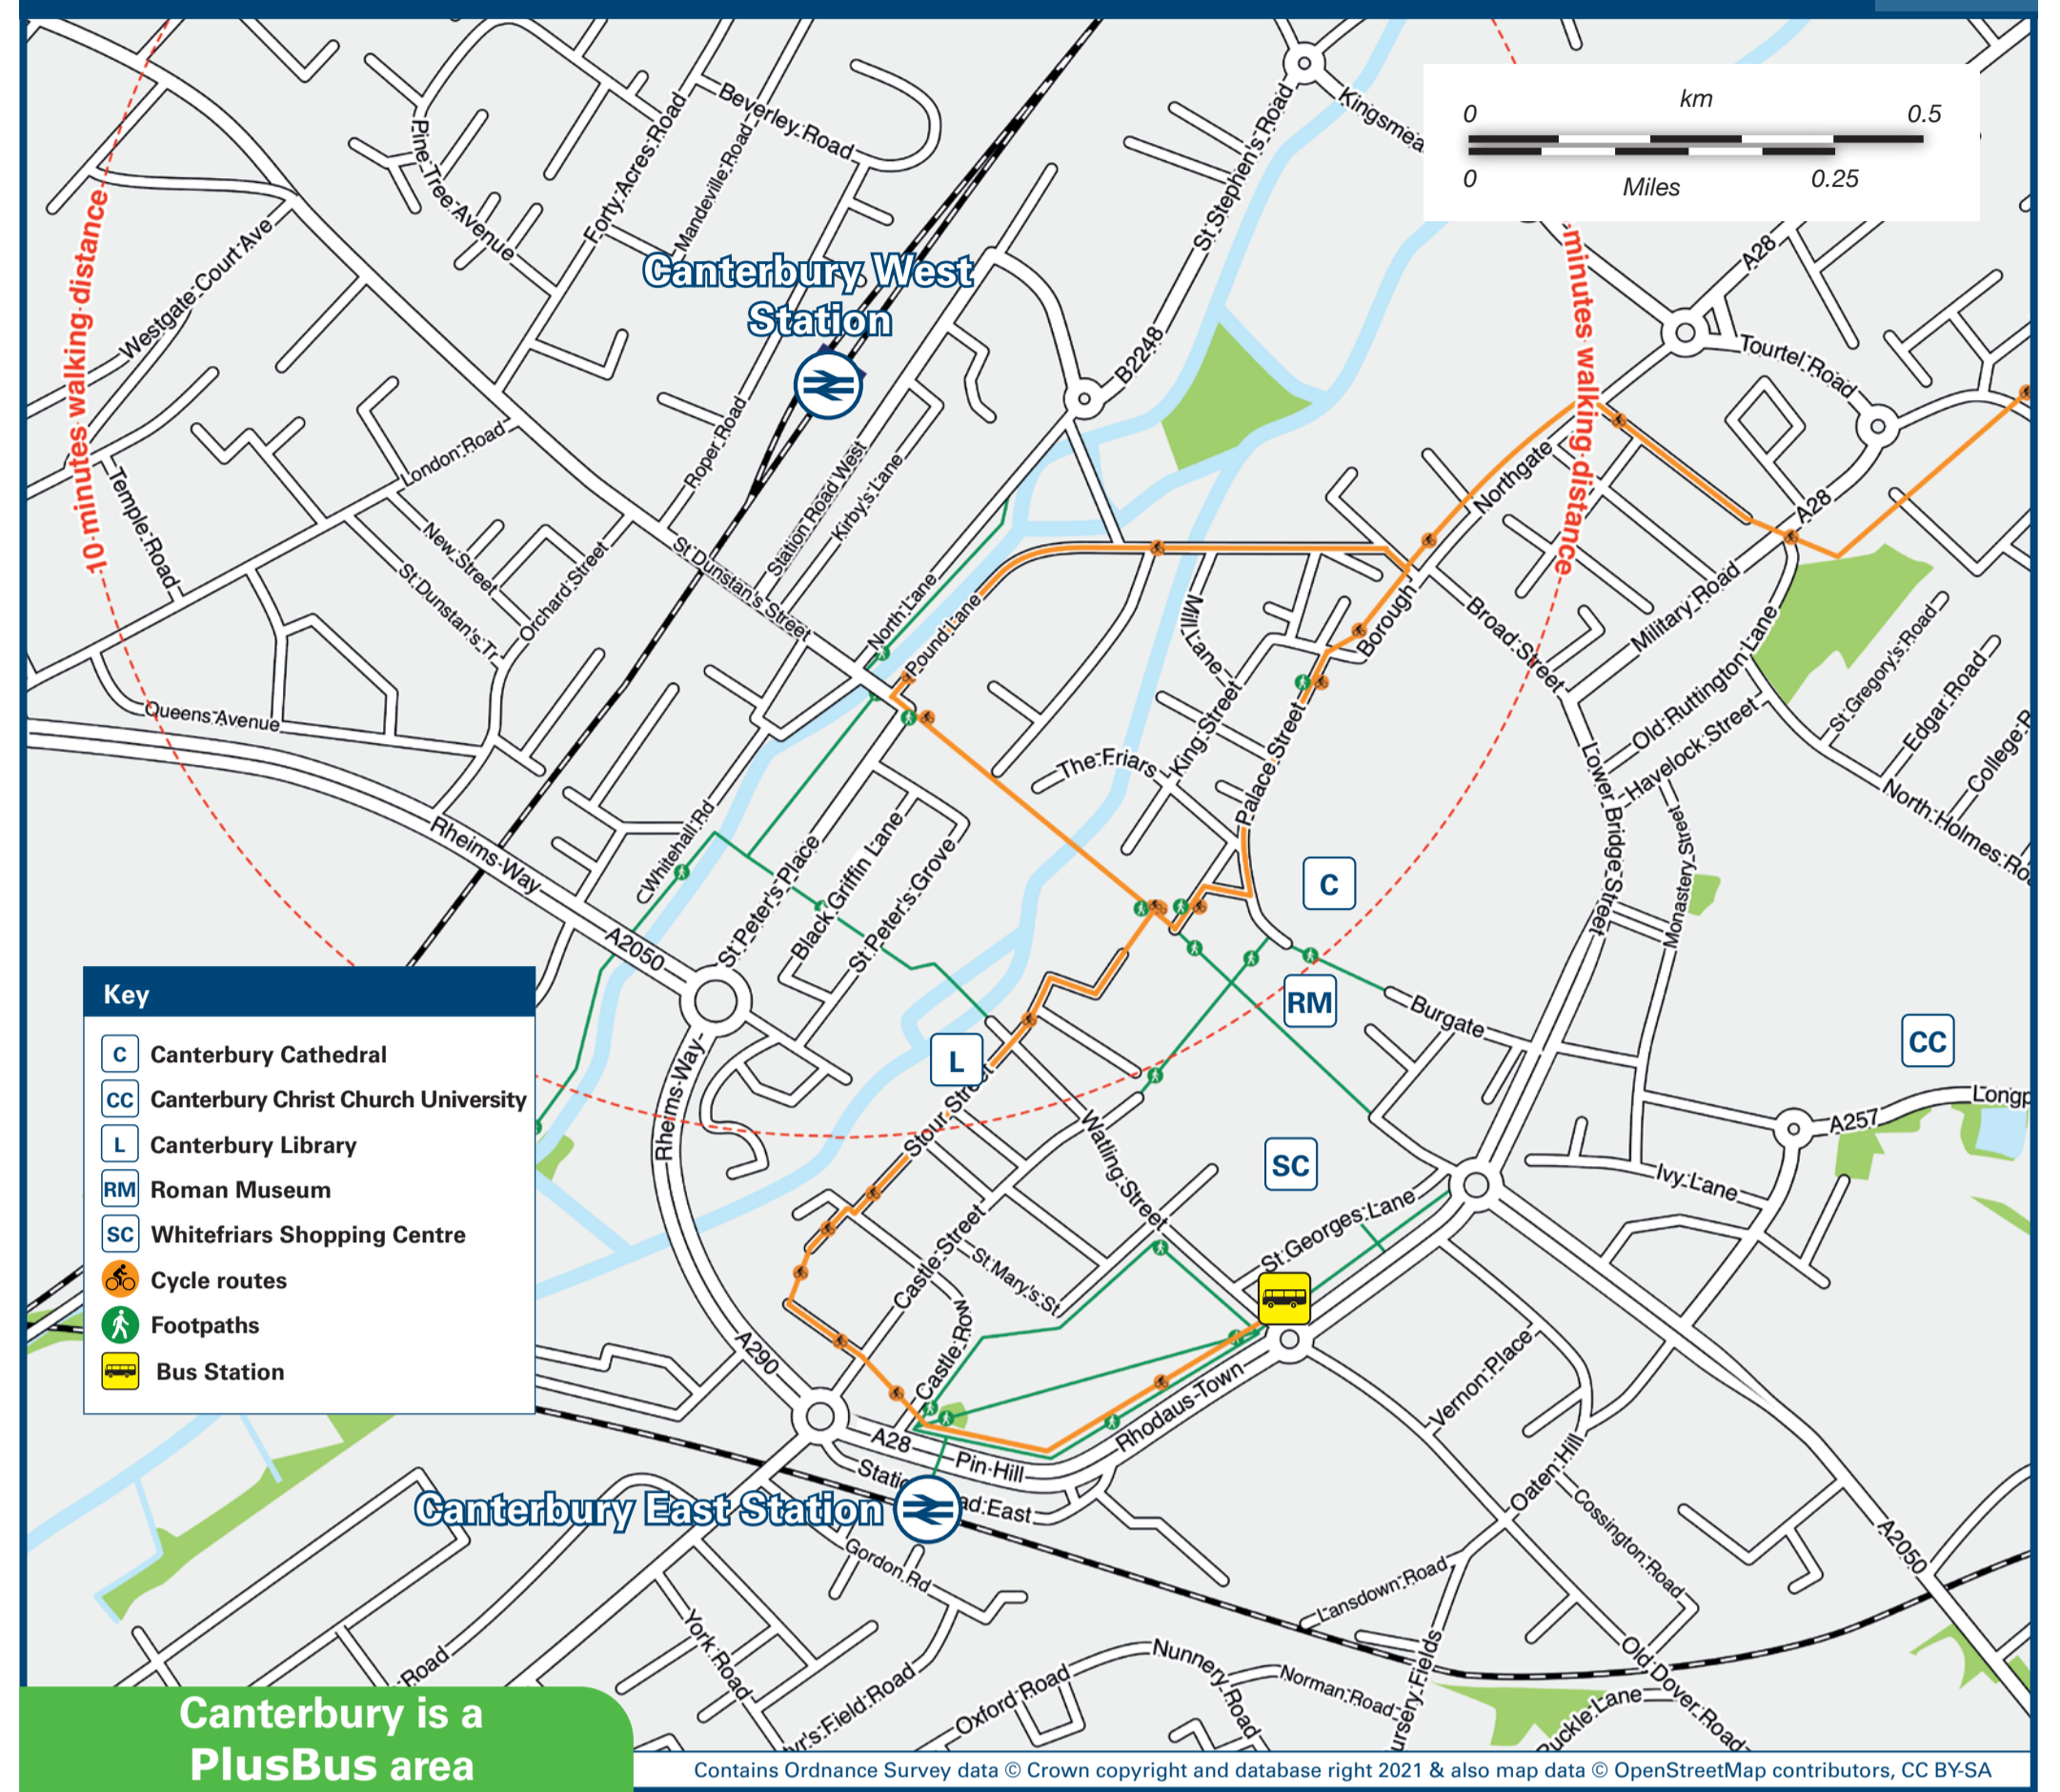

Local area map

Main destinations by bus

(Data correct at August 2021)

DESTINATION	BUS ROUTES	BUS STOP
Blean	4, Triangle	B
Boughton	3	B
Bridge	16, 17, 89	Bus Station
Canterbury City area -		
	15 minutes walk from this station	
- Bus Station (& Whitefriars Shopping Centre)	27	A
	4, 21A, 27, Triangle, Uni1	C
	4, 21A	D
- Canterbury Cathedral (The Precincts)	10 minutes walk from this station	
- Canterbury East Station	20 minutes walk from this station	
	Triangle, Uni1	C
- Hales Place	21, 21A, 22A	B
- Harbledown	3	B
- Kent & Canterbury Hospital	25, 25A	Bus Station
- Kent County Cricket Ground #	17, 18, 25, 25A	Bus Station
- Rough Common (Garden Close)	27	B
- Spring Lane Estate	23, 23A, 25A	Bus Station

DESTINATION	BUS ROUTES	BUS STOP
- University of Kent (Darwin College)	Uni1	B
- University of Kent (Keynes College)	4, Triangle*, Uni1	B
- University of Kent (St Edmunds School)	4, Triangle	B
Chestfield	5	B
Deal (for Deal Castle)	12, 43++	Bus Station
Dover	15	Bus Station
Dunkirk	3	B
Faversham	3	B
Greenhill	4	B
Herne Bay	4+, Triangle	B
Littlebourne (The Maltings, for Howletts Wild Animal Park)	6, 7, Triangle	Bus Station
Littlebourne	43	Bus Station
Sandwich	43	Bus Station
Seasalter	5	Bus Station
Swalecliffe	4, Triangle	B
Tankerton	4, Triangle	B
Tyler Hill	5	Bus Station

DESTINATION	BUS ROUTES	BUS STOP
Upper Harbledown	3	B
Walmer (for Walmer Castle)	12, 43++	Bus Station
Whitstable	4, Triangle	B
Wingham (for Wingham Wildlife Park)	43	Bus Station

Notes

- **PlusBus** destination, please see below for details.

For bus times and days of operation, please contact Traveline on 0871 200 22 33, enquire at the Bus Station Travel Shop or contact the bus operator (see below):

Stagecoach South East (for all bus routes except route 5 on Sundays) call 0345 600 22 99 or Regent Coaches (for route 5 on Sundays only) call 01227 794 345.

Additional bus services operate from the Bus Station

* Monday to Saturday early mornings, evenings and all day on Sundays only to Kent College (inside the University of Kent), other daytime journeys call at Whitstable Road (St Edmunds School).

+ Bus route 4 changes to route 6 at Greenhill to Herne Bay, no need to change buses.

++ Most bus route 43 journeys change to route 80 or 81 at Sandwich for this destination, no need to change buses.

Alight bus routes 17 and 18 on the Old Dover Road and routes 25 and 25A at the Kent & Canterbury Hospital for the Kent County Cricket Ground.

☺ Direct trains operate to this destination from Canterbury East station.

Taxis

Canterbury West Station is served by a taxi rank or a cab office. Check availability before travelling, and pre-book if necessary. Please consider using the following local operators: (Inclusion of this number doesn't represent any endorsement of the taxi firm)

Longport Taxis
01227 458 885

Longley's Taxis
01227 710 777

Andy Cabs
01227 767 111

Further information about all onward travel