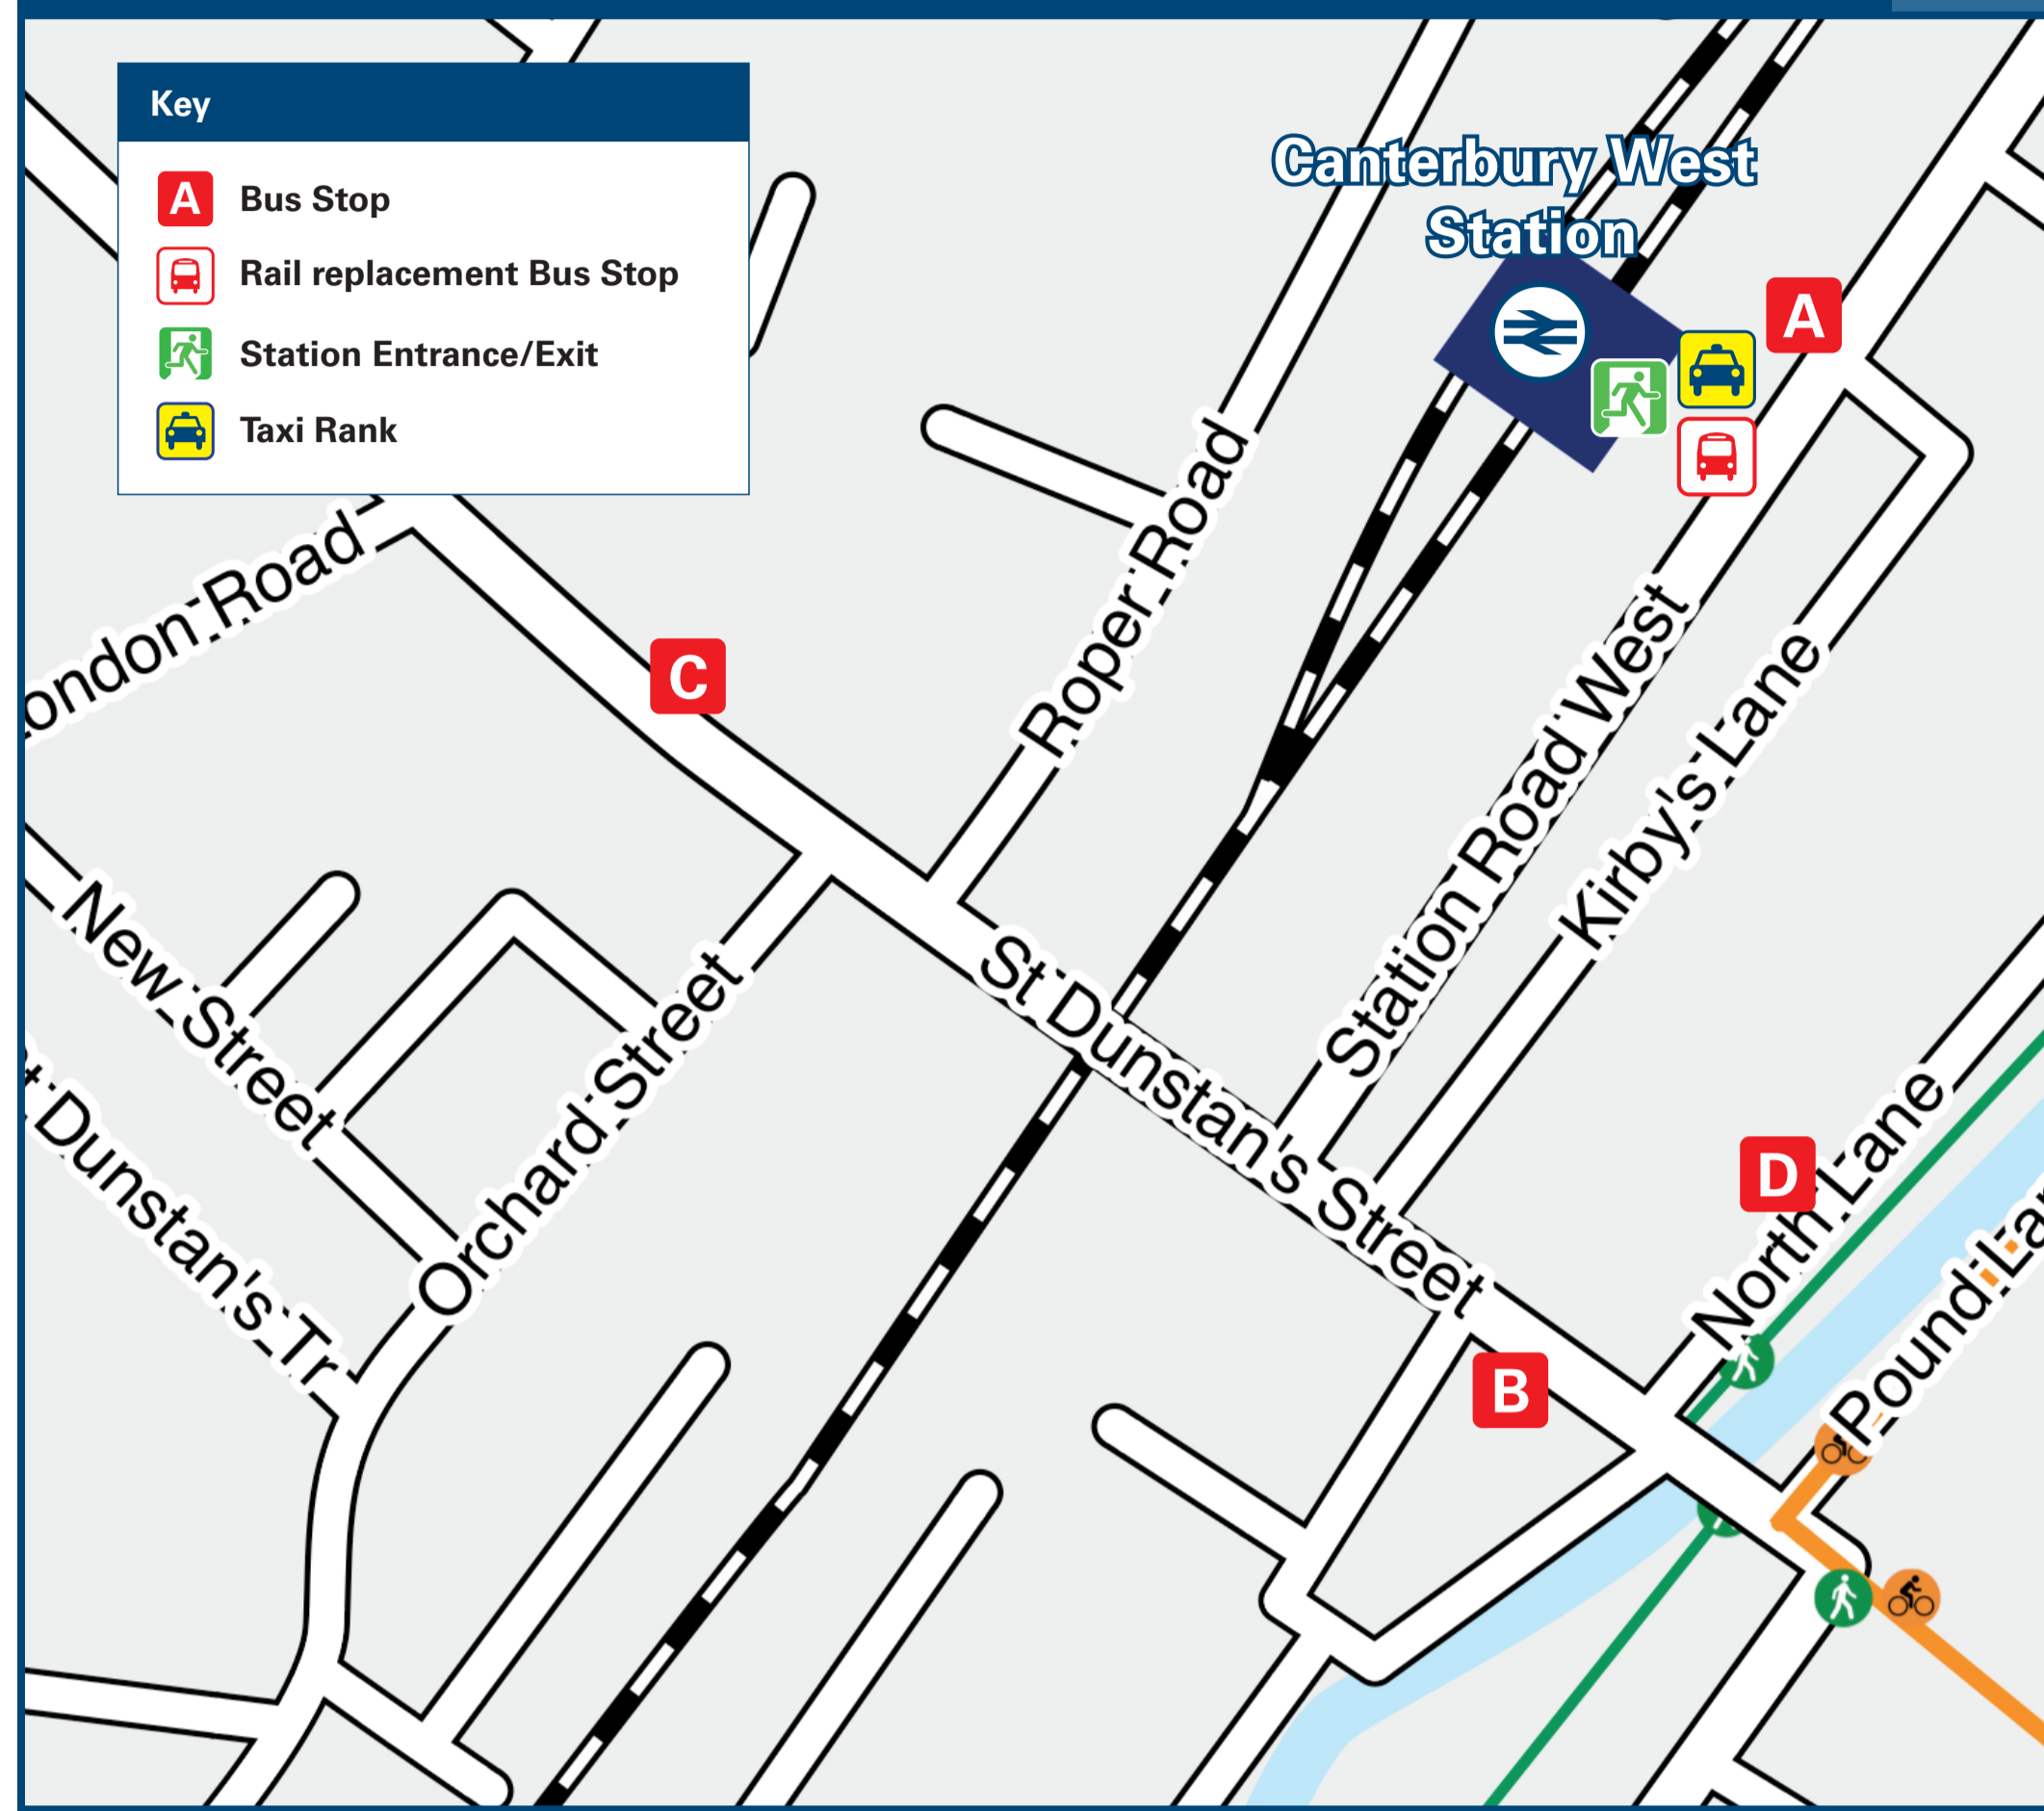

Canterbury West Station

Onward Travel Information

Buses and Taxis

Rail replacement buses depart from outside the station entrance on Station Road East.