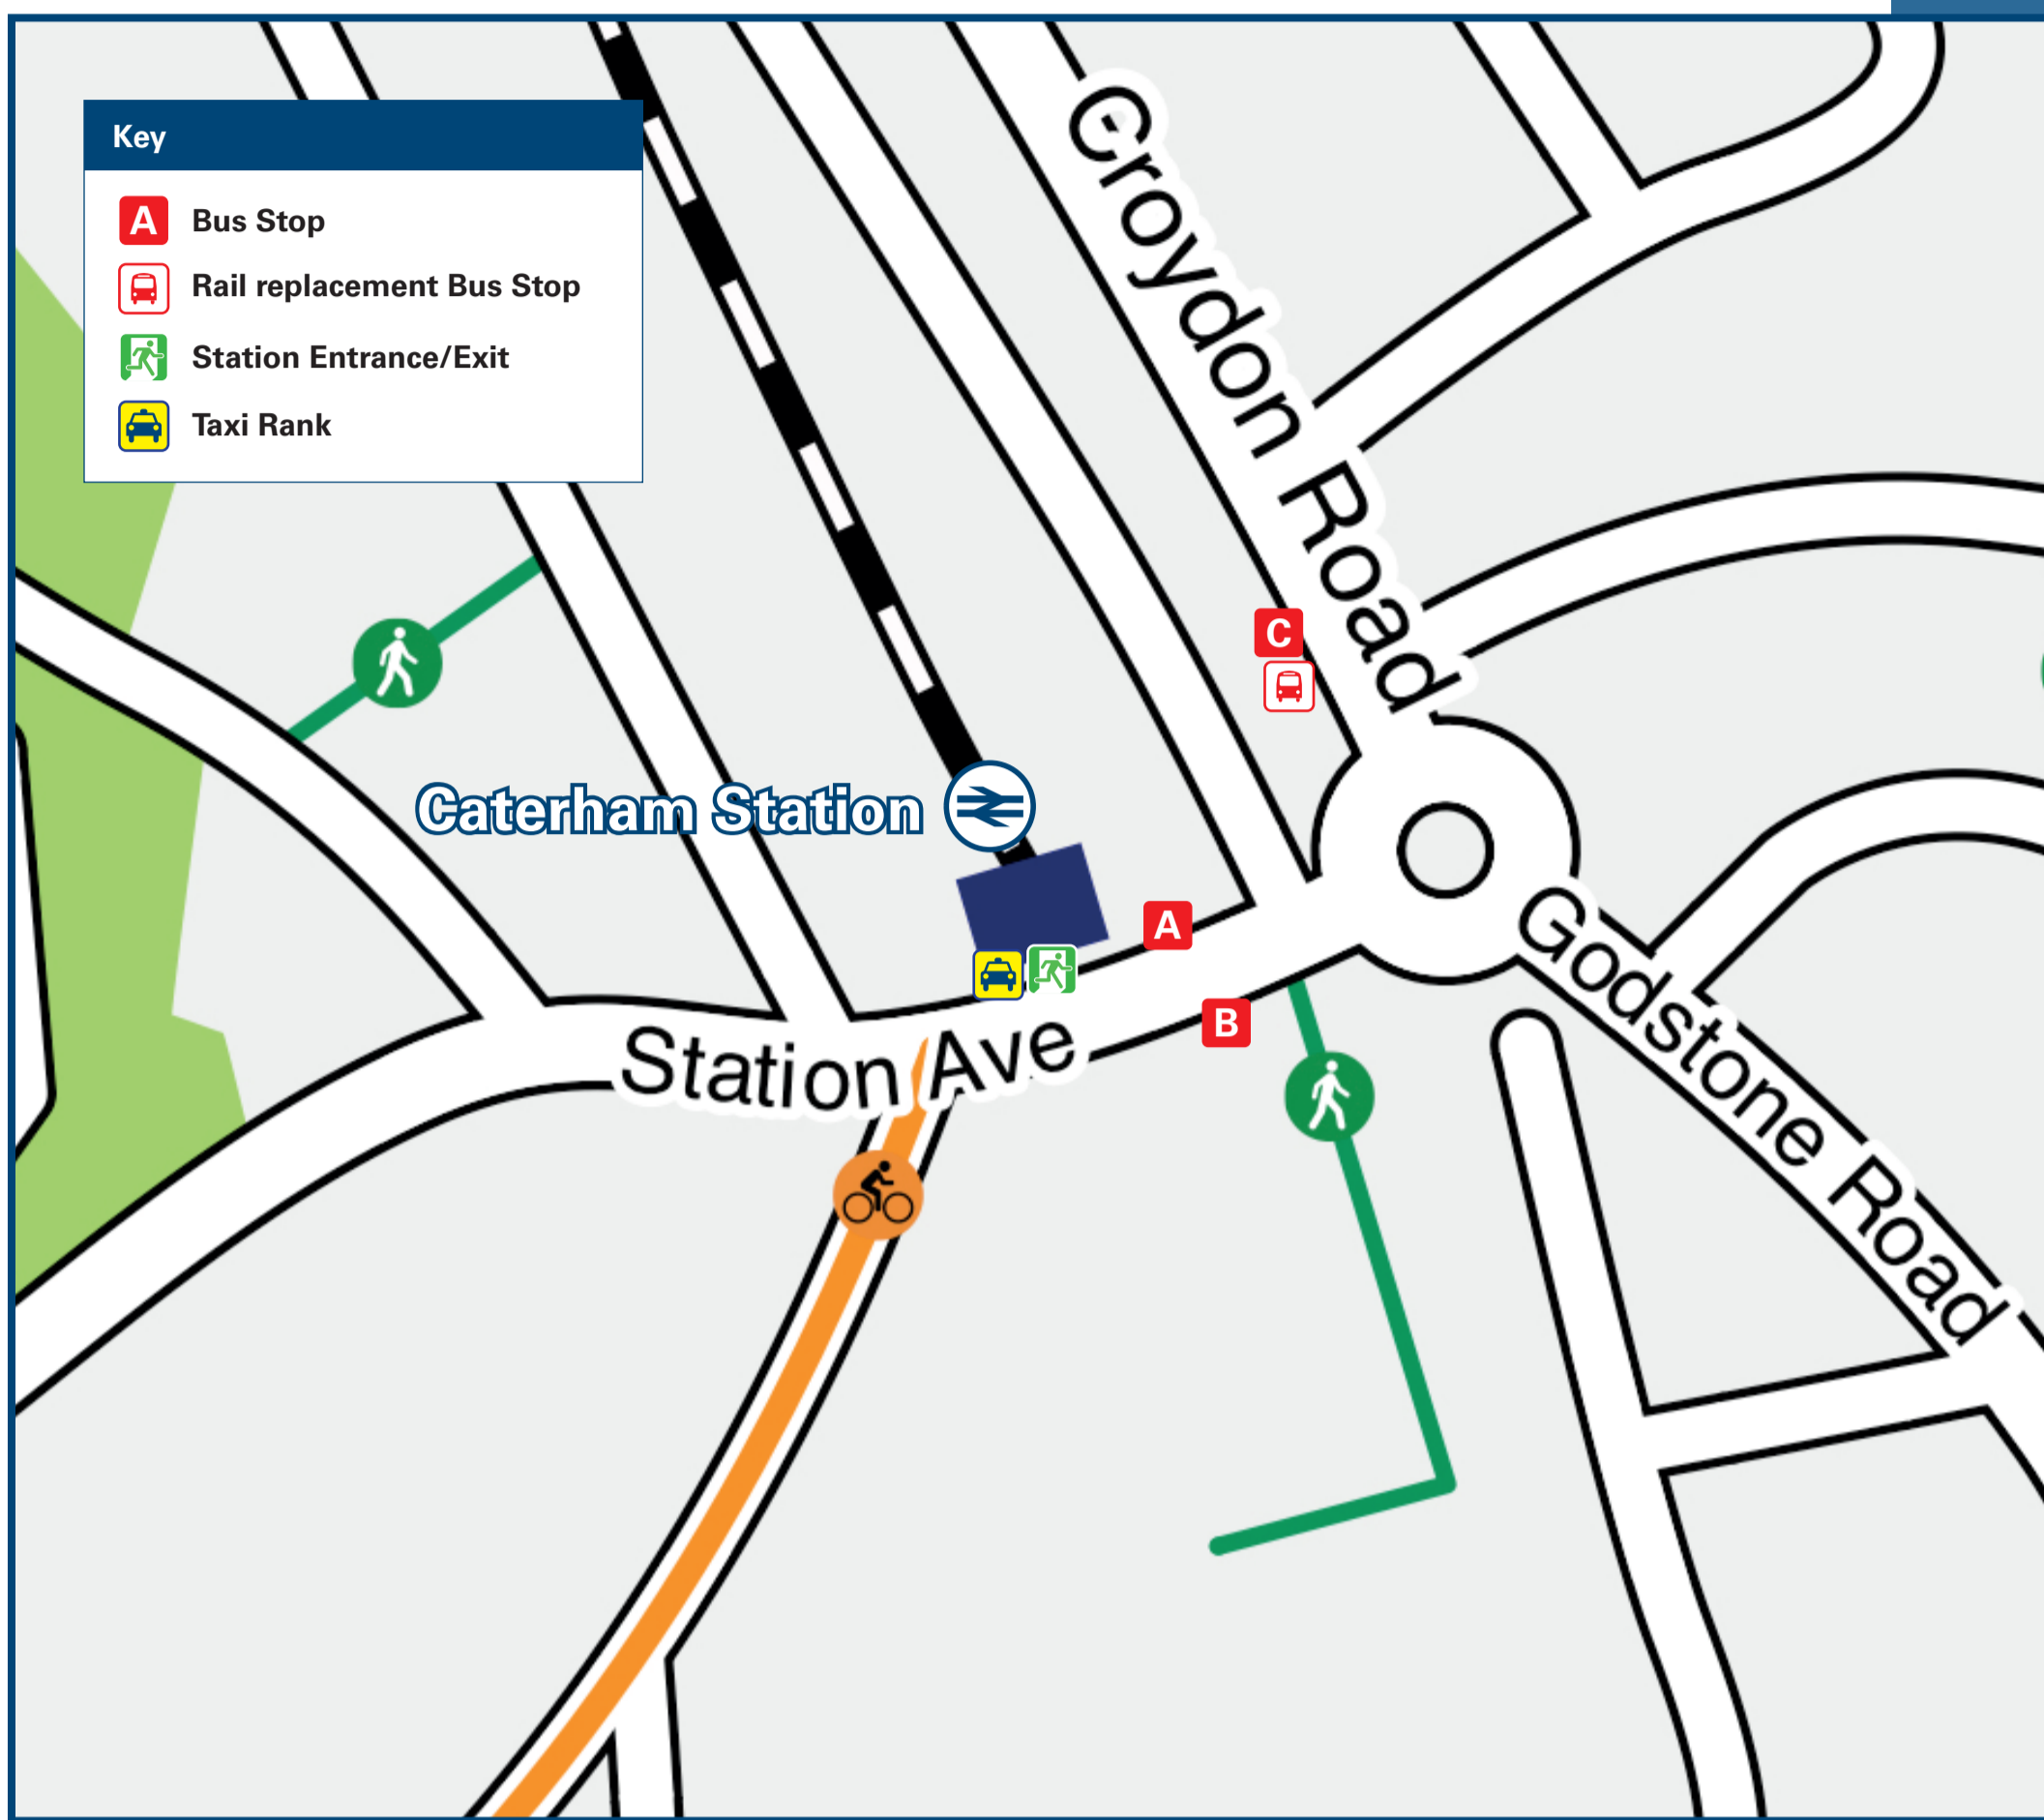

Caterham Station

Onward Travel Information

Buses and Taxis

Rail replacement buses depart from public bus stop **C** on Croydon Road.

Local area map

Main destinations by bus

(Data correct at May 2024)

DESTINATION	BUS ROUTES	BUS STOP
Bletchingley	400	A
Blindley Heath	409	A
Carshalton	407	C
Caterham on the Hill	400, 409, 411*	B
Caterham (The Village)	411*	B
Chaldon (Crossroads)	411*	B
Chelsham Common (Great Park)	409+	B
	411*	A
Coulsdon	434	C
Crawley	400	A
Croydon	407	C
East Grinstead	400, 409+	A
East Surrey Hospital	400	A
	409+	B
Farleigh	411*	A
Gatwick Airport	400	A
Godstone Green	400, 409	A
Horley	400	A

DESTINATION	BUS ROUTES	BUS STOP
Waddon	407	C
Warmingham (Green)	409	B
	411*	A
West Croydon (Bus Station)	434	C
	407, 434	C
Whyteleafe	409, 411*	B
Woodcote	434	C

Notes

Bus routes 400, 407, 409 and 434 operate daily.
For bus times, please contact Traveline on 0871 200 22 33.
Surrey Connect is an on demand bus service for Tandridge and operates Monday to Friday 7am to 7pm and Saturday 8am to 6pm. To register and book you simply need an email address or phone number, then you can book either online at www.surreyconnect.org.uk or via the App from Google Play or App Store: Visit surreycc.gov.uk/surreyconnect. Alternatively call 01883 701 278 (Monday to Friday 9am to 5pm) to book your journey.