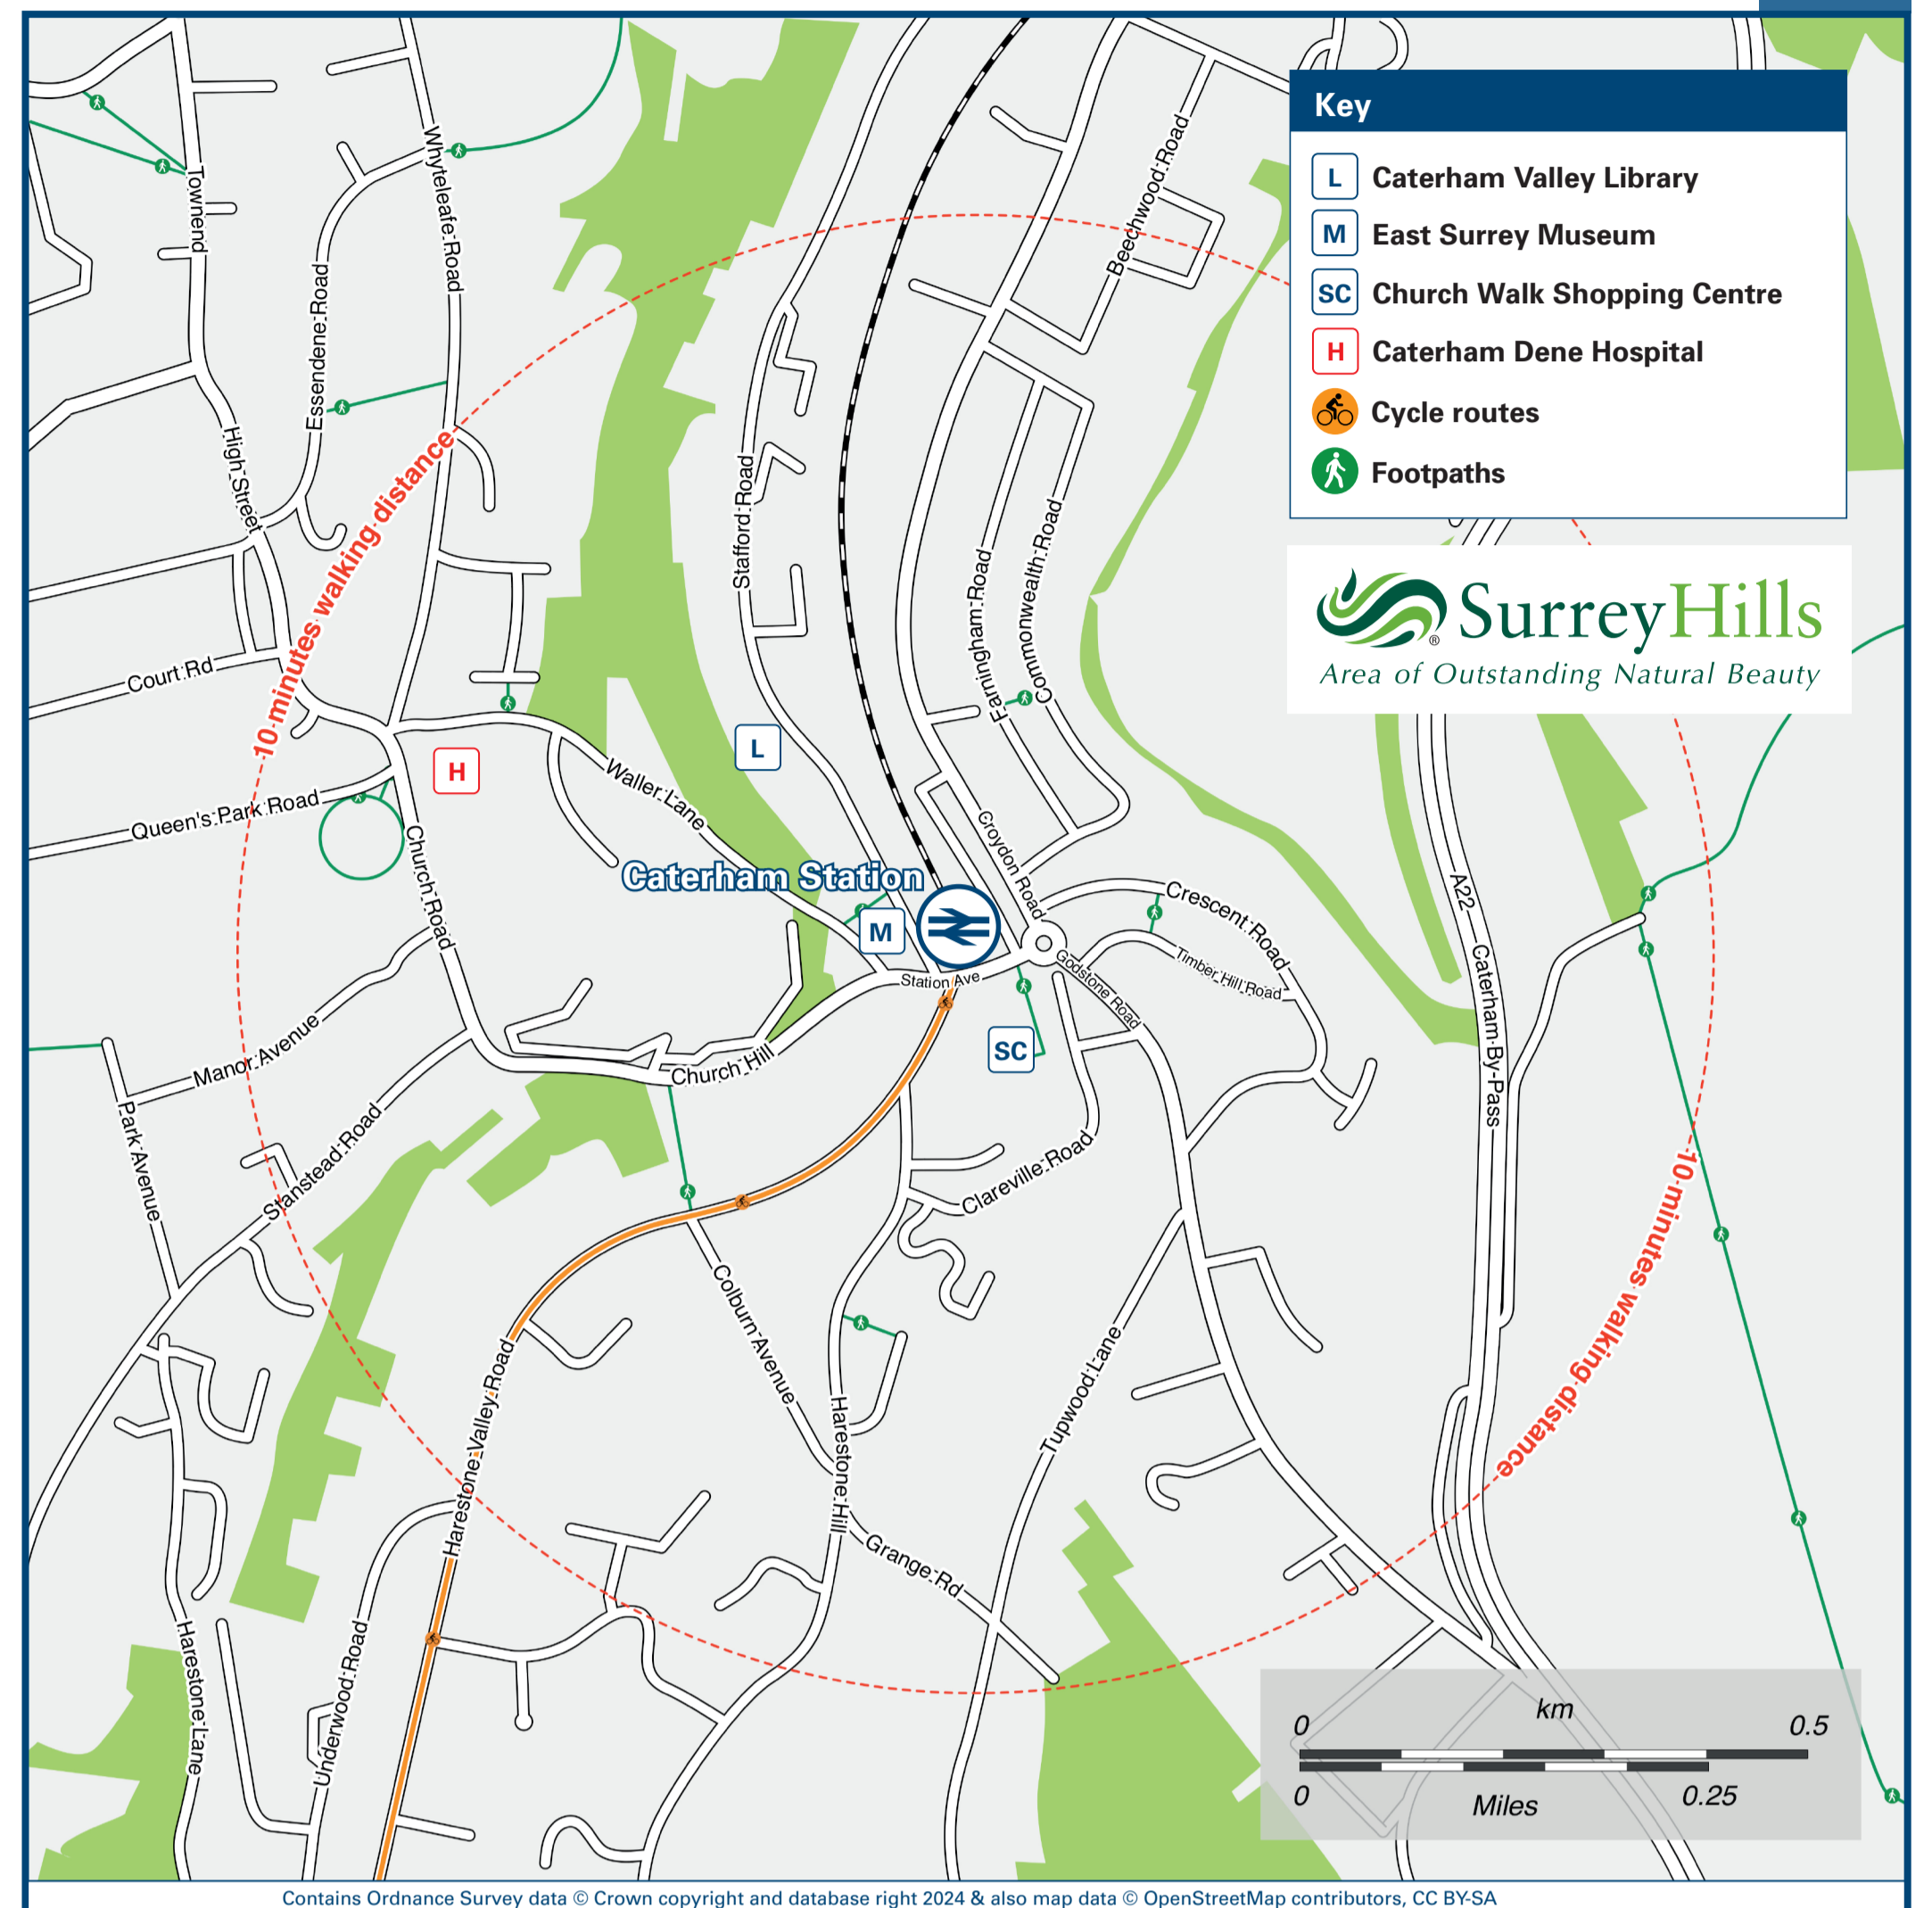

Caterham Station

Onward Travel Information

Buses and Taxis

Rail replacement buses depart from public bus stop **C** on Croydon Road.

Local area map

Main destinations by bus

(Data correct at May 2024)

DESTINATION	BUS ROUTES	BUS STOP
Bletchingley	400	A
Blindley Heath	409	A
Carshalton	407	C
Caterham on the Hill	400, 409, 411*	B
Caterham (The Village)	411*	B
Chaldon (Crossroads)	411*	B
Chelsham Common (Great Park)	409+	B
	411*	A
Coulsdon	434	C
Crawley	400	A
Croydon	407	C
East Grinstead	400, 409+	A
East Surrey Hospital	400	A
	409+	B
Farleigh	411*	A
Gatwick Airport	400	A
Godstone Green	400, 409	A
Horley	400	A

DESTINATION	BUS ROUTES	BUS STOP
Waddon	407	C
Warmingham (Green)	409	B
	411*	A
West Croydon (Bus Station)	434	C
	407, 434	C
Whyteleafe	409, 411*	B
Woodcote	434	C

Notes

Bus routes 400, 407, 409 and 434 operate daily.
For bus times, please contact Traveline on 0871 200 22 33.
Surrey Connect is an on demand bus service for Tandridge and operates Monday to Friday 7am to 7pm and Saturday 8am to 6pm. To register and book you simply need an email address or phone number, then you can book either online at www.surreyconnect.org.uk or via the App from Google Play or App Store: Visit surreycc.gov.uk/surreyconnect. Alternatively call 01883 701 278 (Monday to Friday 9am to 5pm) to book your journey.