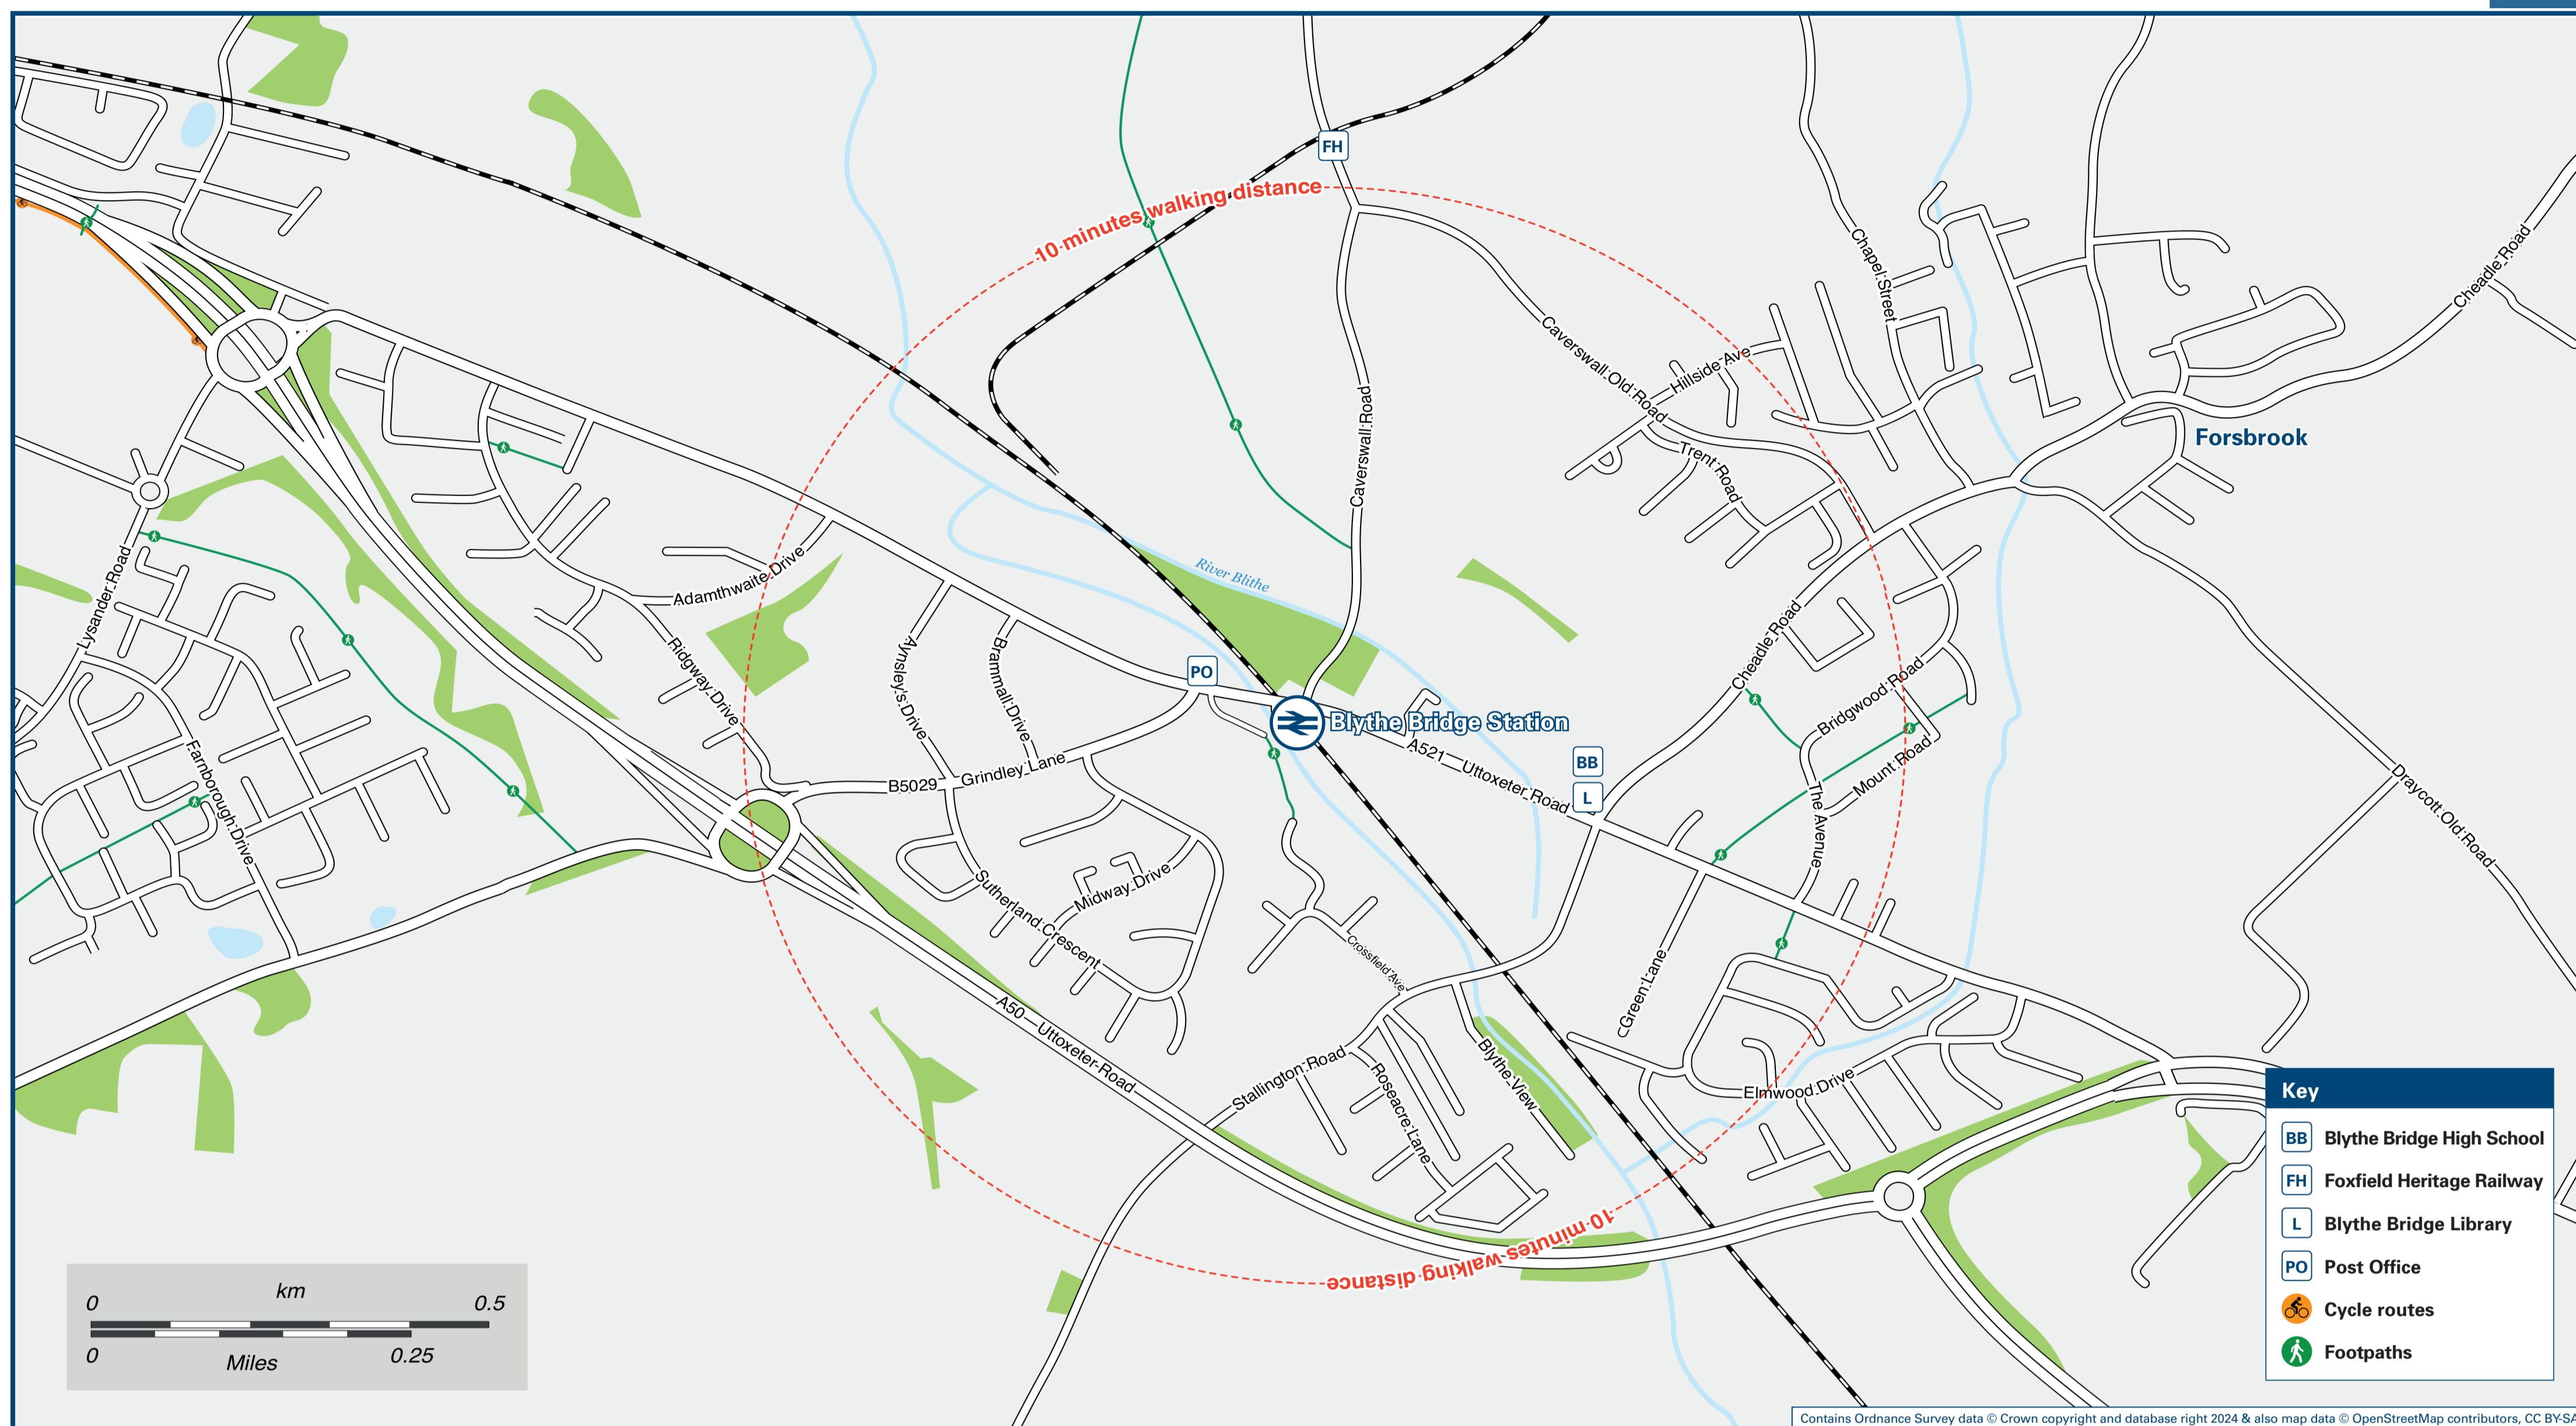

Blythe Bridge Station

Onward Travel Information

Local area map

Buses

Key

- A Bus Stop
- B Rail replacement Bus Stop
- G Station Entrance/Exit

Rail replacement buses and coaches depart from the front of the station.

Main destinations by bus

(Data correct at March 2024)

DESTINATION	BUS ROUTES	BUS STOP
Adderley Green (Bus Depot)	IN2	B
Blythe Bridge (Uttoxeter Road / Elmwood Drive)	15 / 20 minutes walk from this station	
Boundary (Red Lion Inn)	6A	A
Cheadle (Town Centre)	IN2	A
Dilhorne (Royal Oak PH)	IN2	A
Fenton (Victoria Road)	6A	B
Forsbrook (Bridgwood Road)	IN2	A
Hanley (City Centre / Bus Station)	6A, IN2	B
Longton (Town Centre, The Strand)	6A	B
Meir (Uttoxeter Road)	6A, IN2	B
Meir Heath (Hilltop Crescent)	6A	B
Meir Park (Lysander Road)	6A	B
Meir Park (Tesco Superstore)	6A, IN2	B
Normacot (Longton Fire Station)	6A	B
Weston Coyney (New Kingsway)	IN2	B