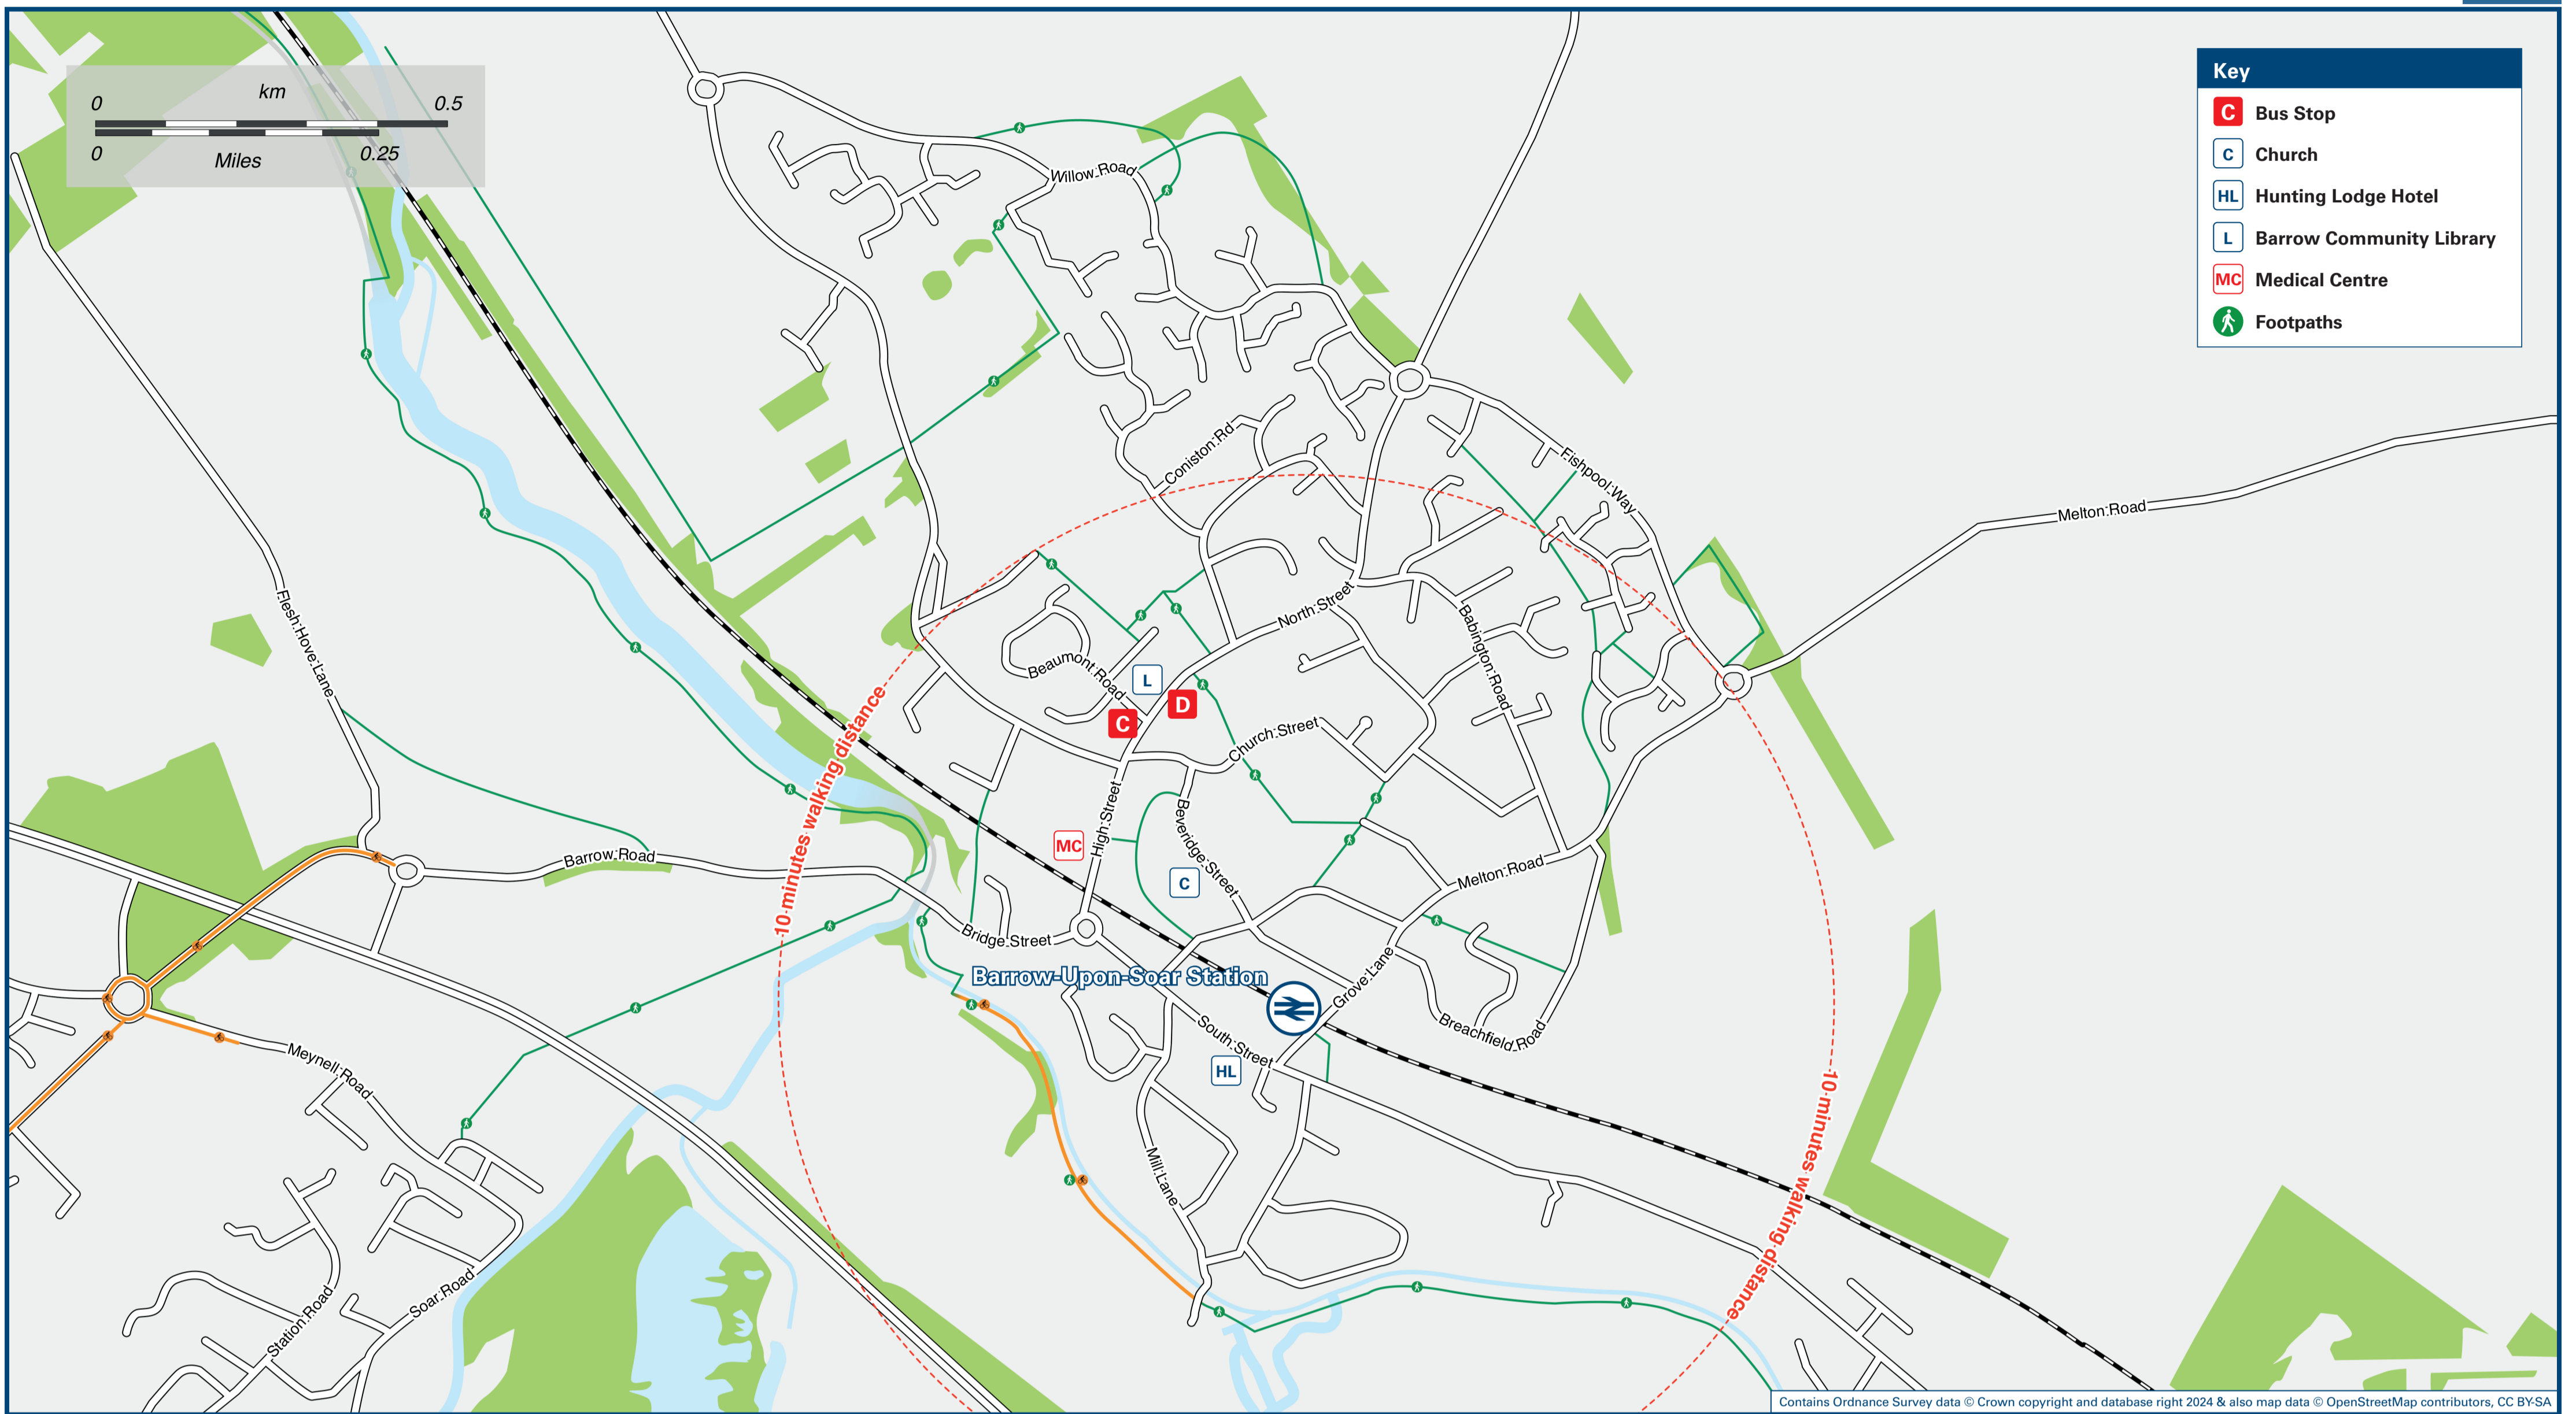

Barrow-Upon-Soar Station

Onward Travel Information

Local area map

Buses

Rail replacement buses and coaches depart from South Street outside the Hunting Lodge hotel.

Main destinations by bus

(Data correct at April 2024)

DESTINATION	BUS ROUTES	BUS STOP
Belgrave (Leicester)	2X+, 22A++	A
Birstall	2X+, 22A++	A
Cossington	2X+, 22A++	A
Evington/Goodwood (City of Leicester College)	22A++	A
Leicester (City Centre)	2X+, 22A++	A
Loughborough	2, 2X+	B
Mountsorrel	27*	D
Quorn	2, 2X+	C
Rothley	27*	B
Seagrave	27	C
Sileby	2, 2X+, 22A++, 27X**	C
Syston	27	C
Thurmaston	27*	C
Walton on the Wolds	27	C