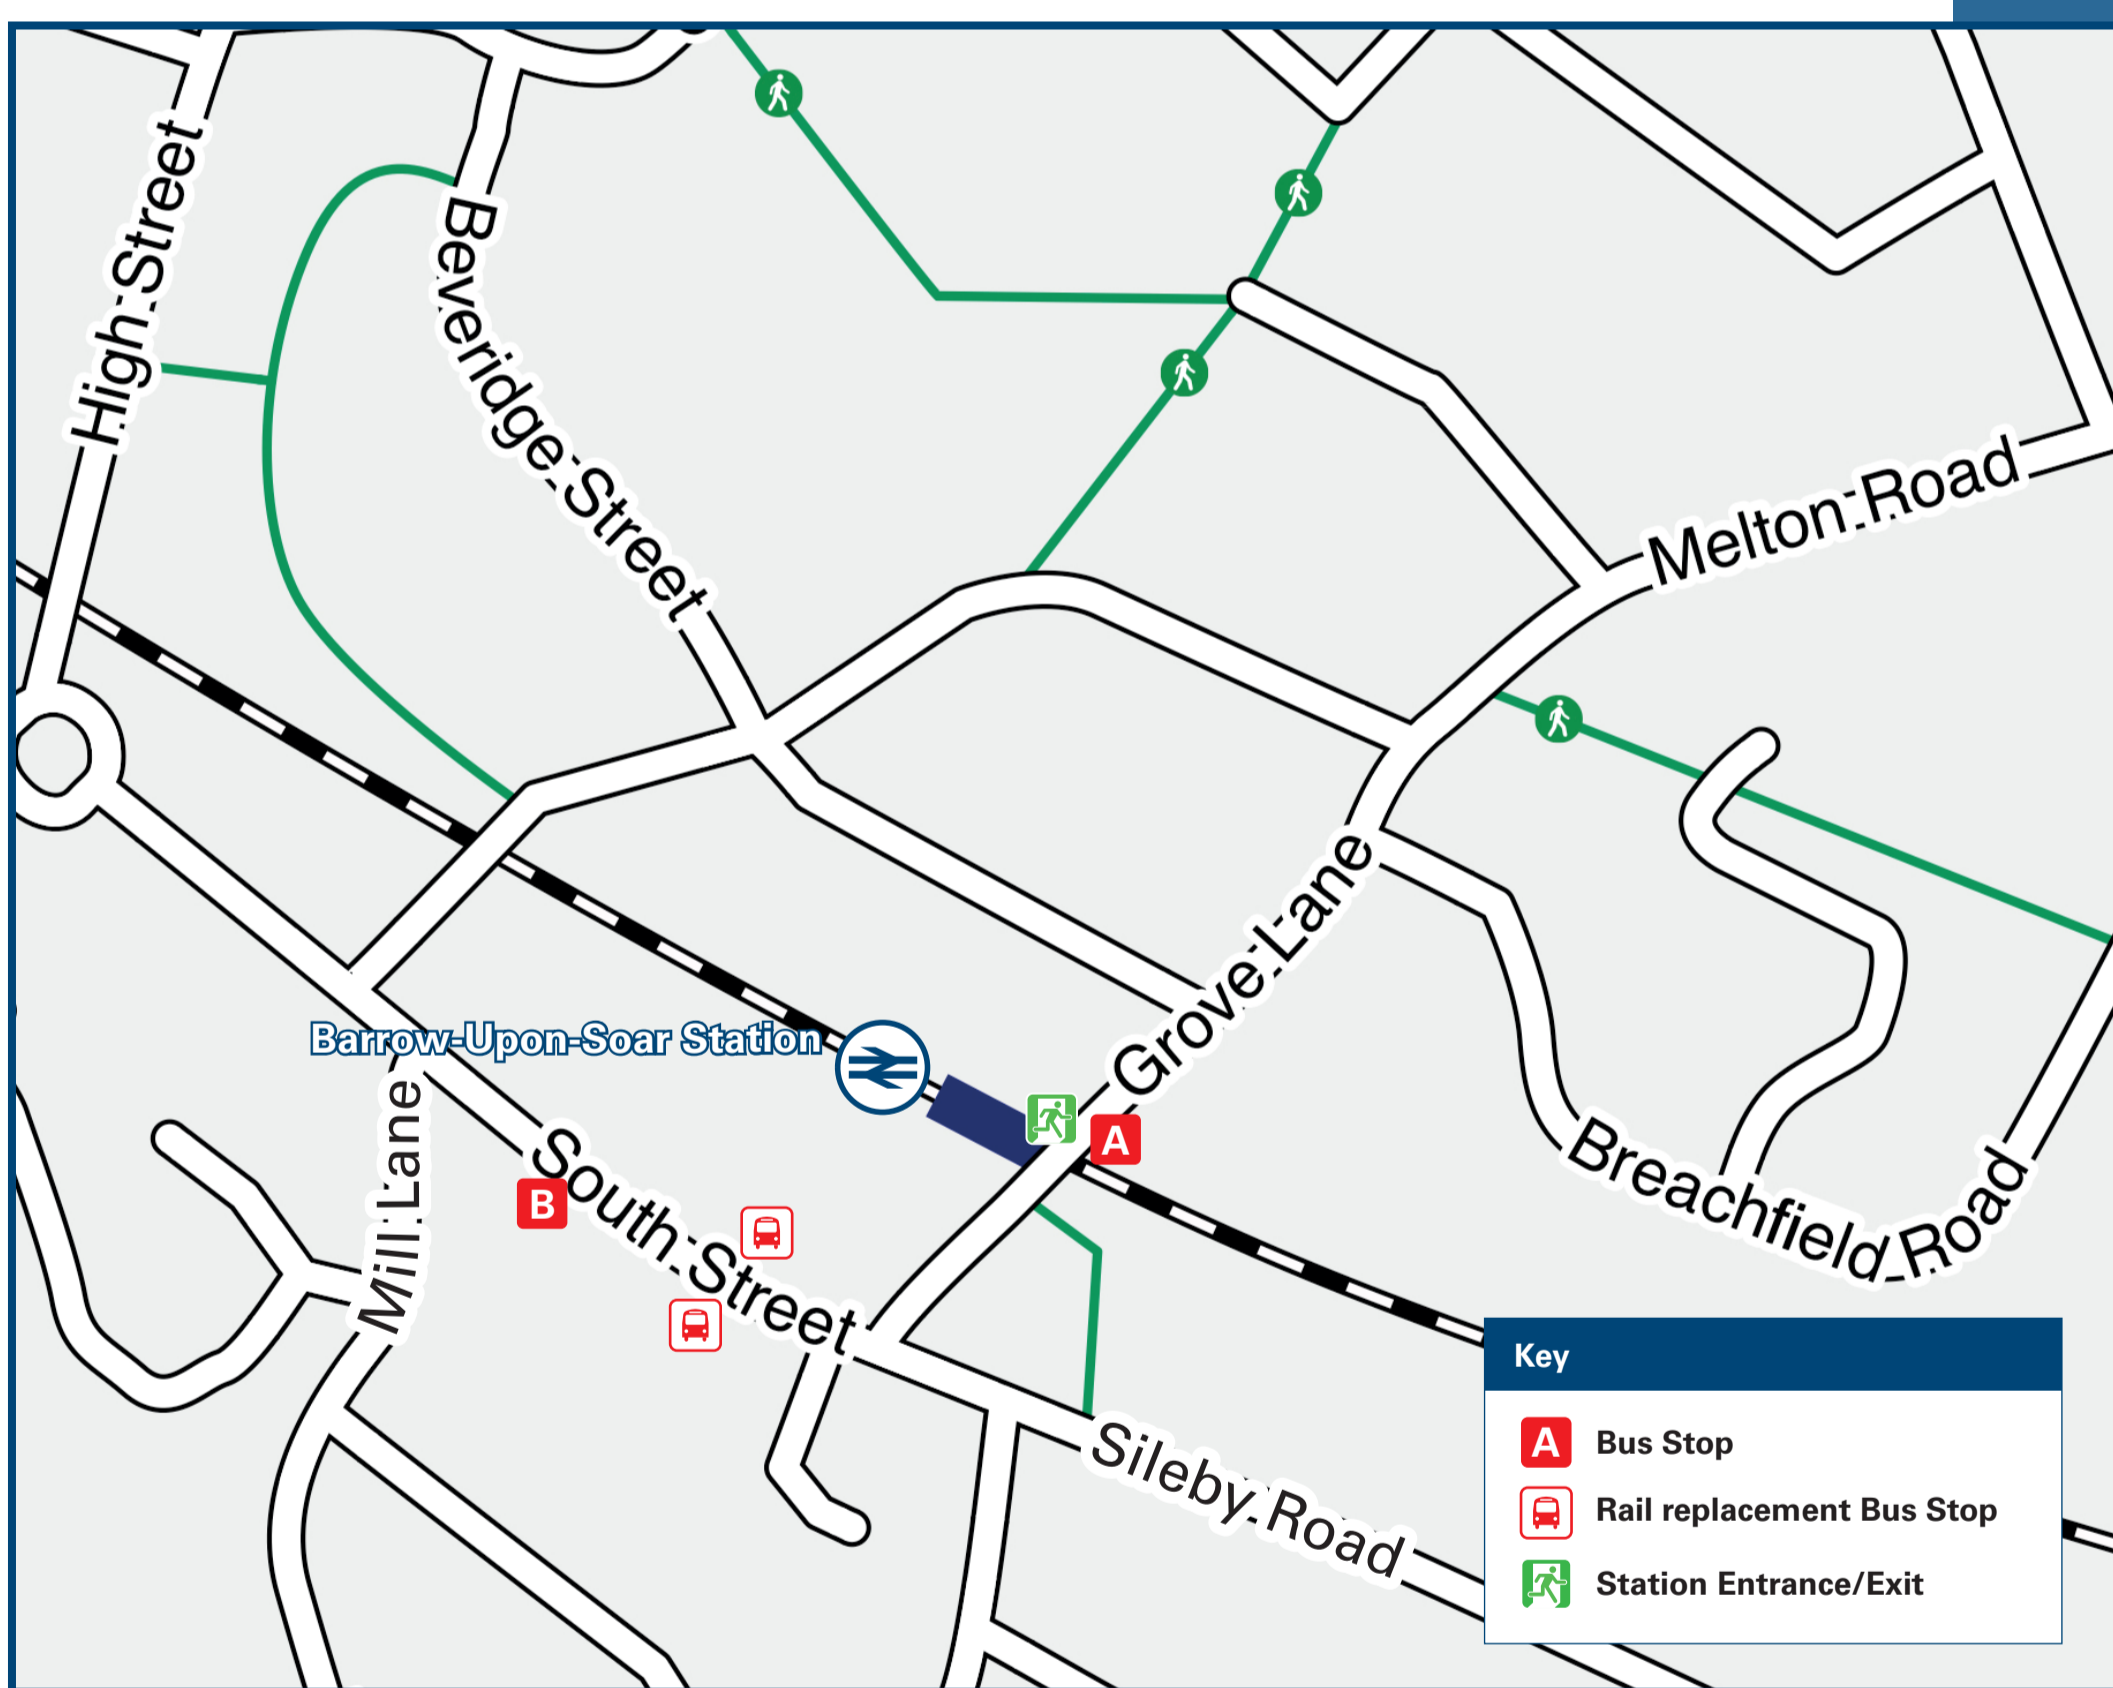

Barrow-Upon-Soar Station

Onward Travel Information

Local area map

Buses

Rail replacement buses and coaches depart from South Street outside the Hunting Lodge hotel.

Main destinations by bus

(Data correct at April 2024)

DESTINATION	BUS ROUTES	BUS STOP
Belgrave (Leicester)	2X+, 22A++	A
Birstall	2X+, 22A++	A
Cossington	2X+, 22A++	A
Evington/Goodwood (City of Leicester College)	22A++	A
Leicester (City Centre)	2X+, 22A++	A
Loughborough	2, 2X+	B
Mountsorrel	27*	D
Quorn	2, 2X+	C
Rothley	27*	B
Seagrave	27	C
Sileby	2, 2X+, 22A++, 27X**	C
Syston	27	C
Thurmaston	27*	C
Walton on the Wolds	27	C