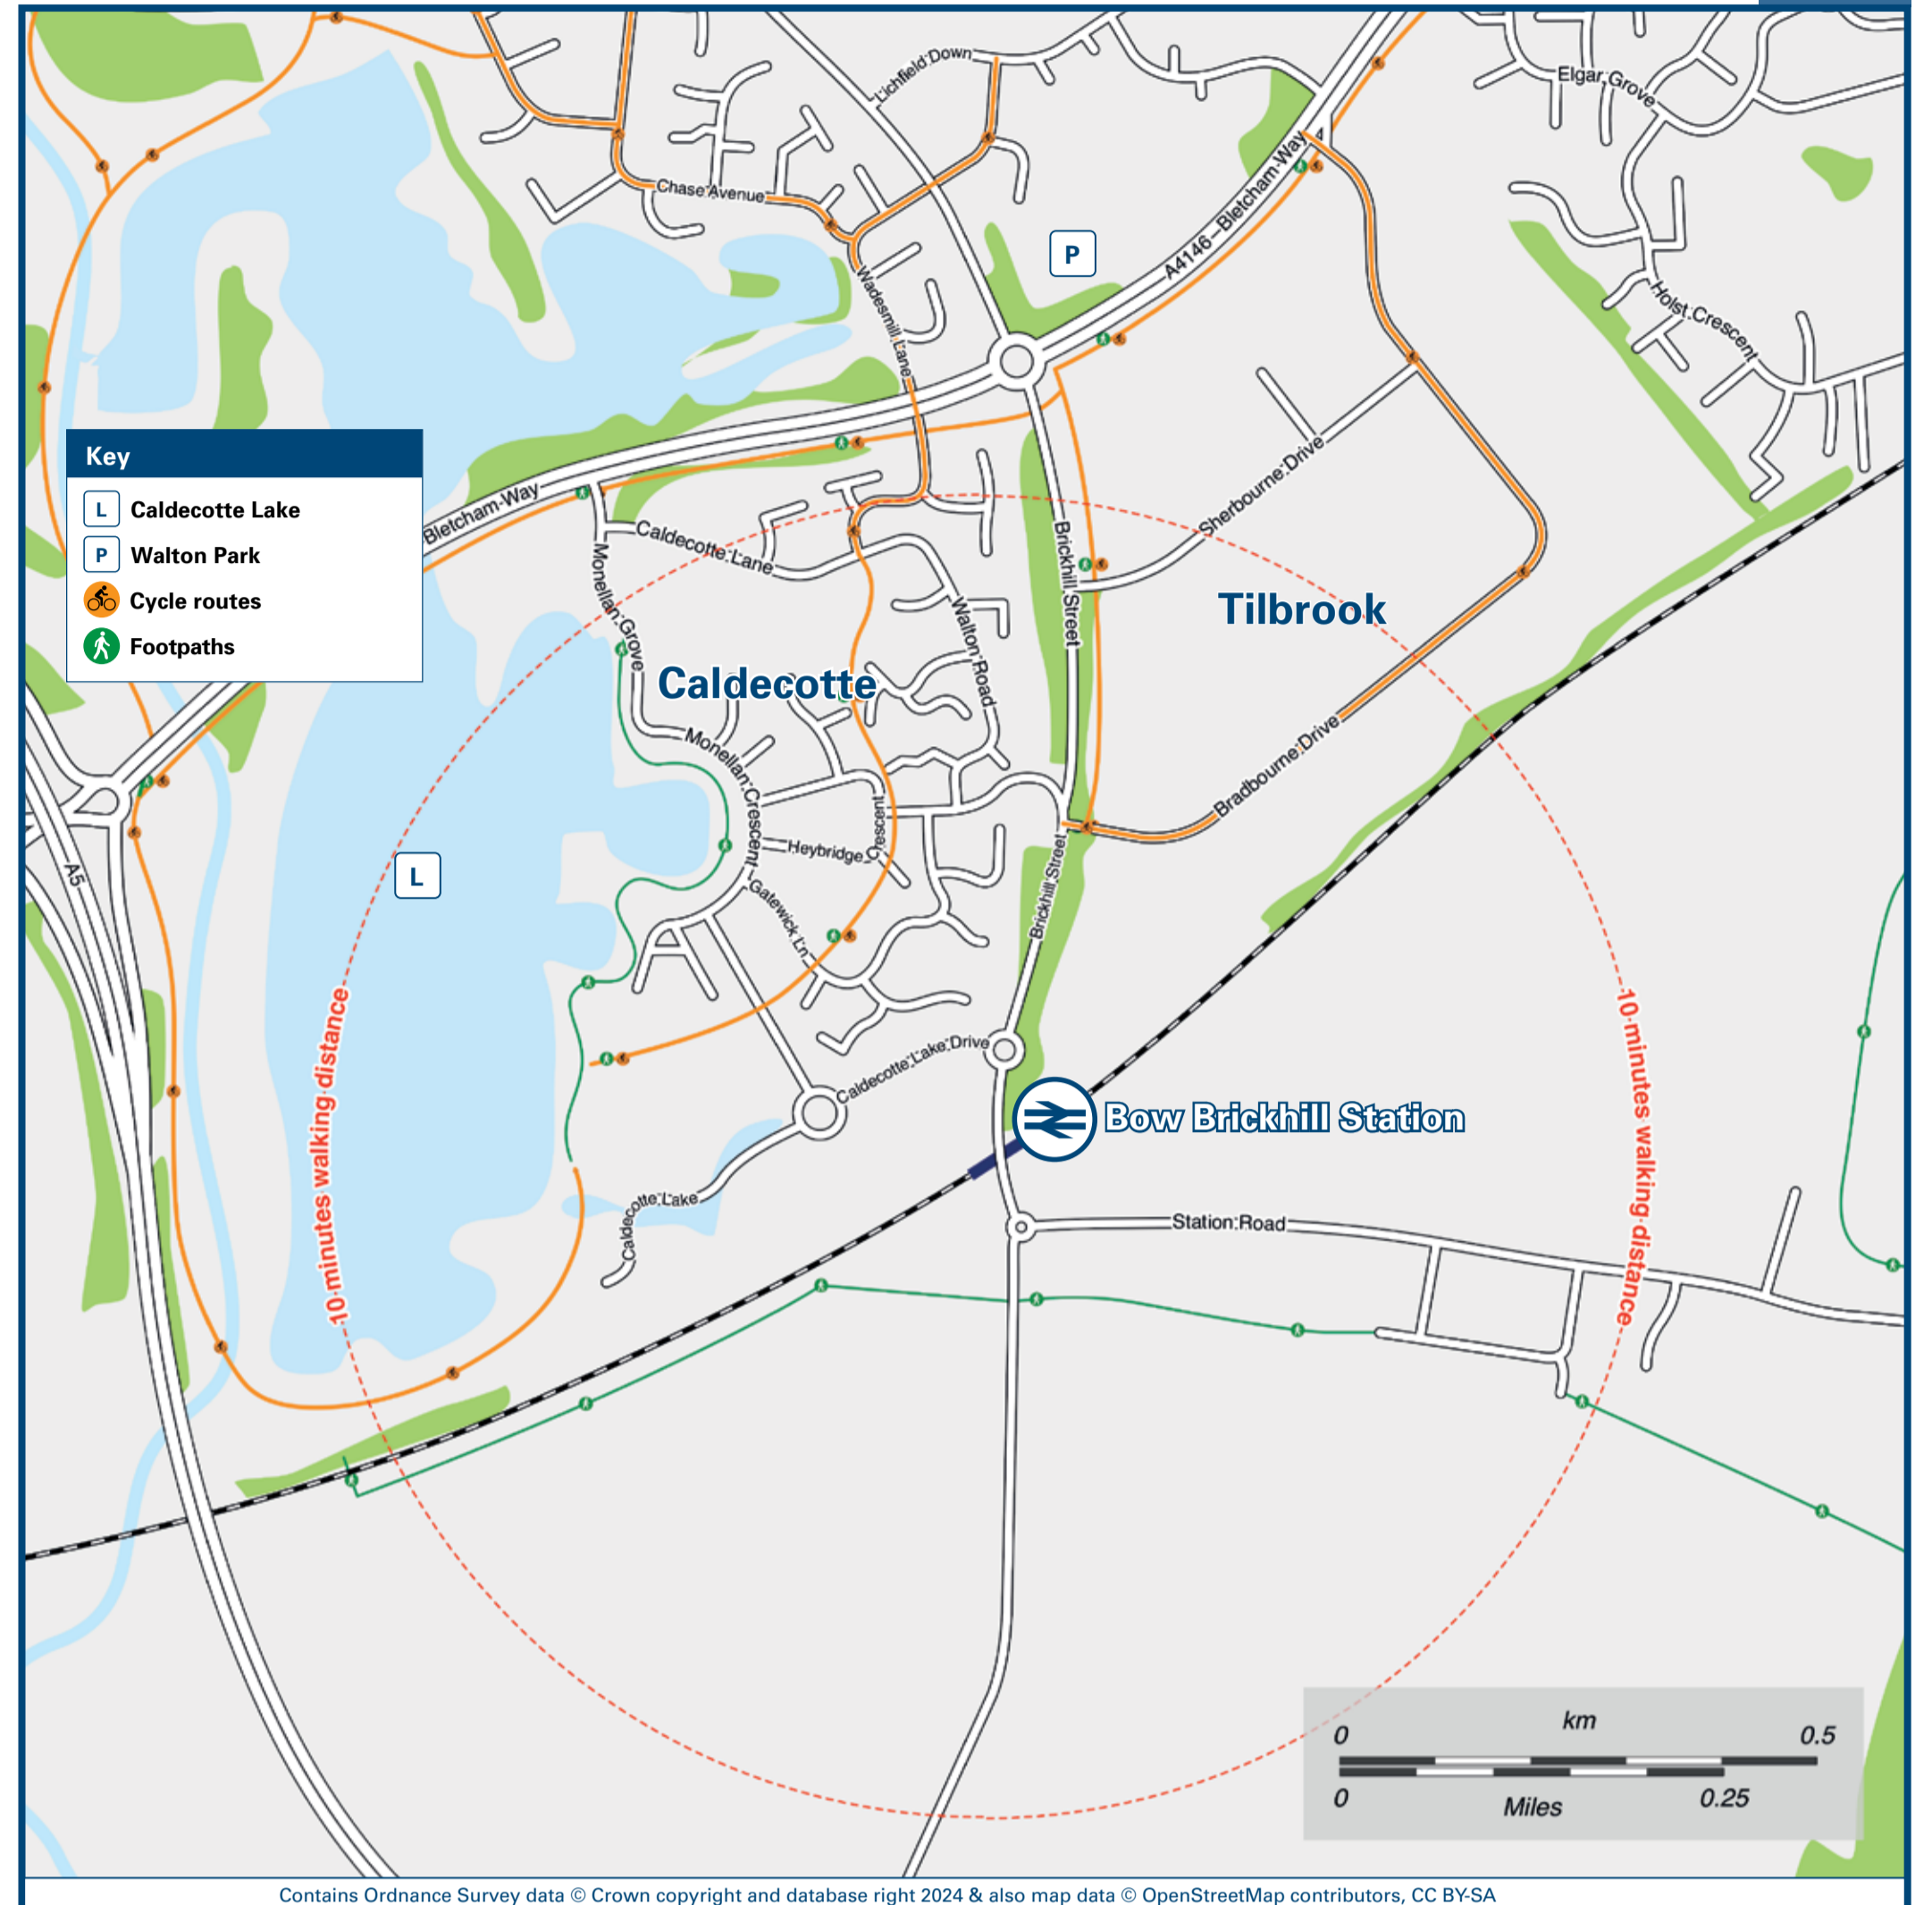

Local area map

Main destinations by bus

(Data correct at August 2024)

DESTINATION	BUS ROUTES	BUS STOP	DESTINATION	BUS ROUTES	BUS STOP	DESTINATION	BUS ROUTES	BUS STOP
Bletchley (Bus Station)	M6	B	Kingston	M6	A	Walnut Tree	M6	A
Bow Brickhill Village	15 minutes walk from this station (see Local area map)		Magna Park (Amazon)	M6	A	Notes Bus route M6 operates a limited early morning and late evening service only daily. MK Connect is Demand Responsive Transport (DRT) for destinations not served by regular bus services within Milton Keynes Council area, including Bow Brickhill Station. This service is available from 6:00am to 10:00pm Mondays to Saturdays and from 9:00am to 6:00pm on Sundays. To book use the MK app on Play and Apple stores or on-line booking portal or by calling 01908 252 526 during the hours of operation. For bus times and further information contact Traveline on 0871 200 22 33 or Arriva (for bus route M6) www.arrivabus.co.uk/help/contact-us or call 0344 800 44 11. Direct trains operate to Bletchley station from this station. Change trains at Bletchley for Leighton Buzzard and Milton Keynes Central rail stations.		
Caldecotte (Heybridge Crescent)	10 minutes walk from this station (see Local area map)		Milton Keynes (Central Rail Station)	M6	B			
Coffee Hall (Roundabout North)	M6	B	Milton Keynes (The Point)	M6	B			
			Milton Keynes Hospital	M6	B			

Taxis

Bow Brickhill station has no taxi rank or cab office. Advance booking is essential, please consider using the following local operators: (Inclusion of this number doesn't represent any endorsement of the taxi firm)

Milton Keynes Taxis
01908 676 767

Star Line Taxis
01908 770 770

Skyline
01908 222 111

Further information about all onward travel

Local Cycle Info milton-keynes.gov.uk For more information about cycle routes.	National Cycle Info sustrans.org.uk Sustrans is the UK's leading sustainable transport charity.	Bus Times See timetable displays at bus stops. www.traveline.info 0871 200 22 33 call cost 13p per minute plus your phone company's access charge	NextBuses Find the bus times for your stop. Search for a bus stop by entering a postcode, street & town or a stop name & town.	PlusBus plusbus.info A discount price 'bus pass' that you buy with your train ticket. It gives you unlimited bus travel around your chosen town, on participating buses.

National Rail Enquiries

Online nationalrail.co.uk	NRE App Free National Rail Enquiries app for iOS and Android	Social Media facebook.com/nationalrailenq @nationalrailenq	Alert Me You can sign up to Alert Me messages on the National Rail Enquiries website where you can receive train and platform notifications directly to your smart phone. nationalrail.co.uk/alertme	Contact Centre 03457 48 49 50 Calls cost no more than calls to geographic numbers (01 or 02) and may be recorded.	PlusBike nationalrail.co.uk/plusbike For more information.