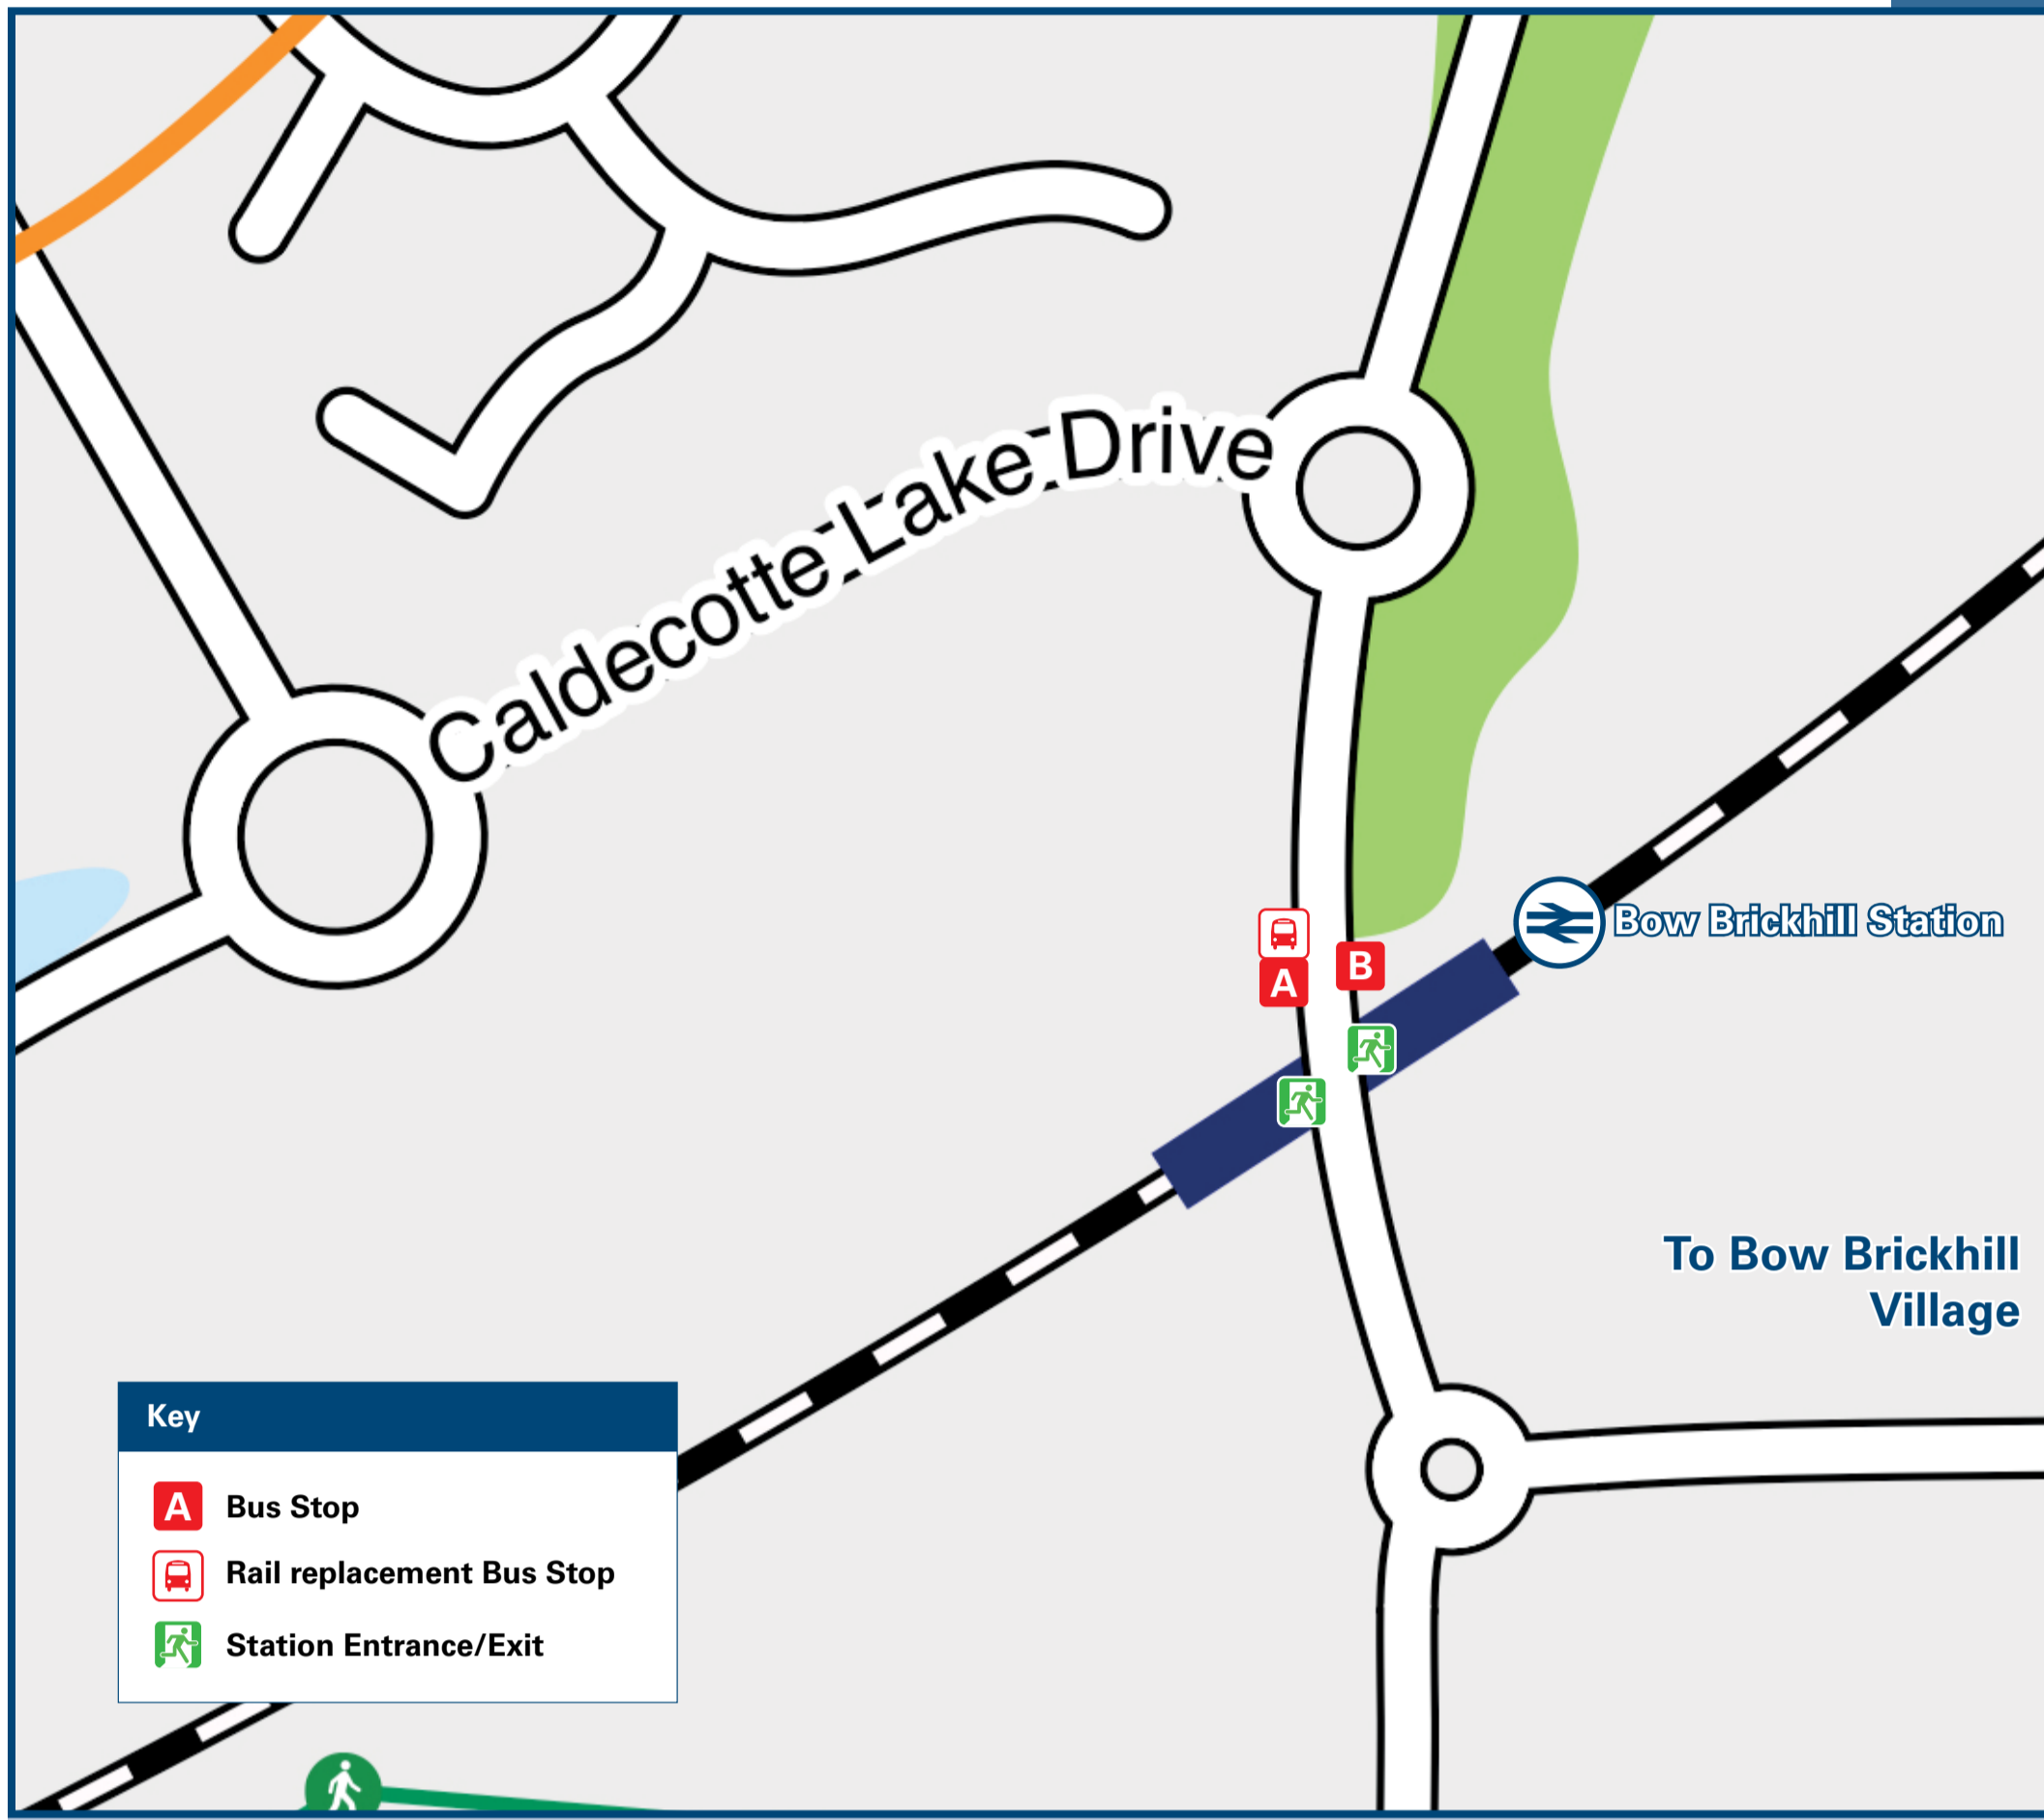

Bow Brickhill Station

Onward Travel Information

Buses

Rail replacement vehicles depart from the bus lay-by opposite the station entrance near the level crossing for both directions. Please check the direction of travel before boarding.