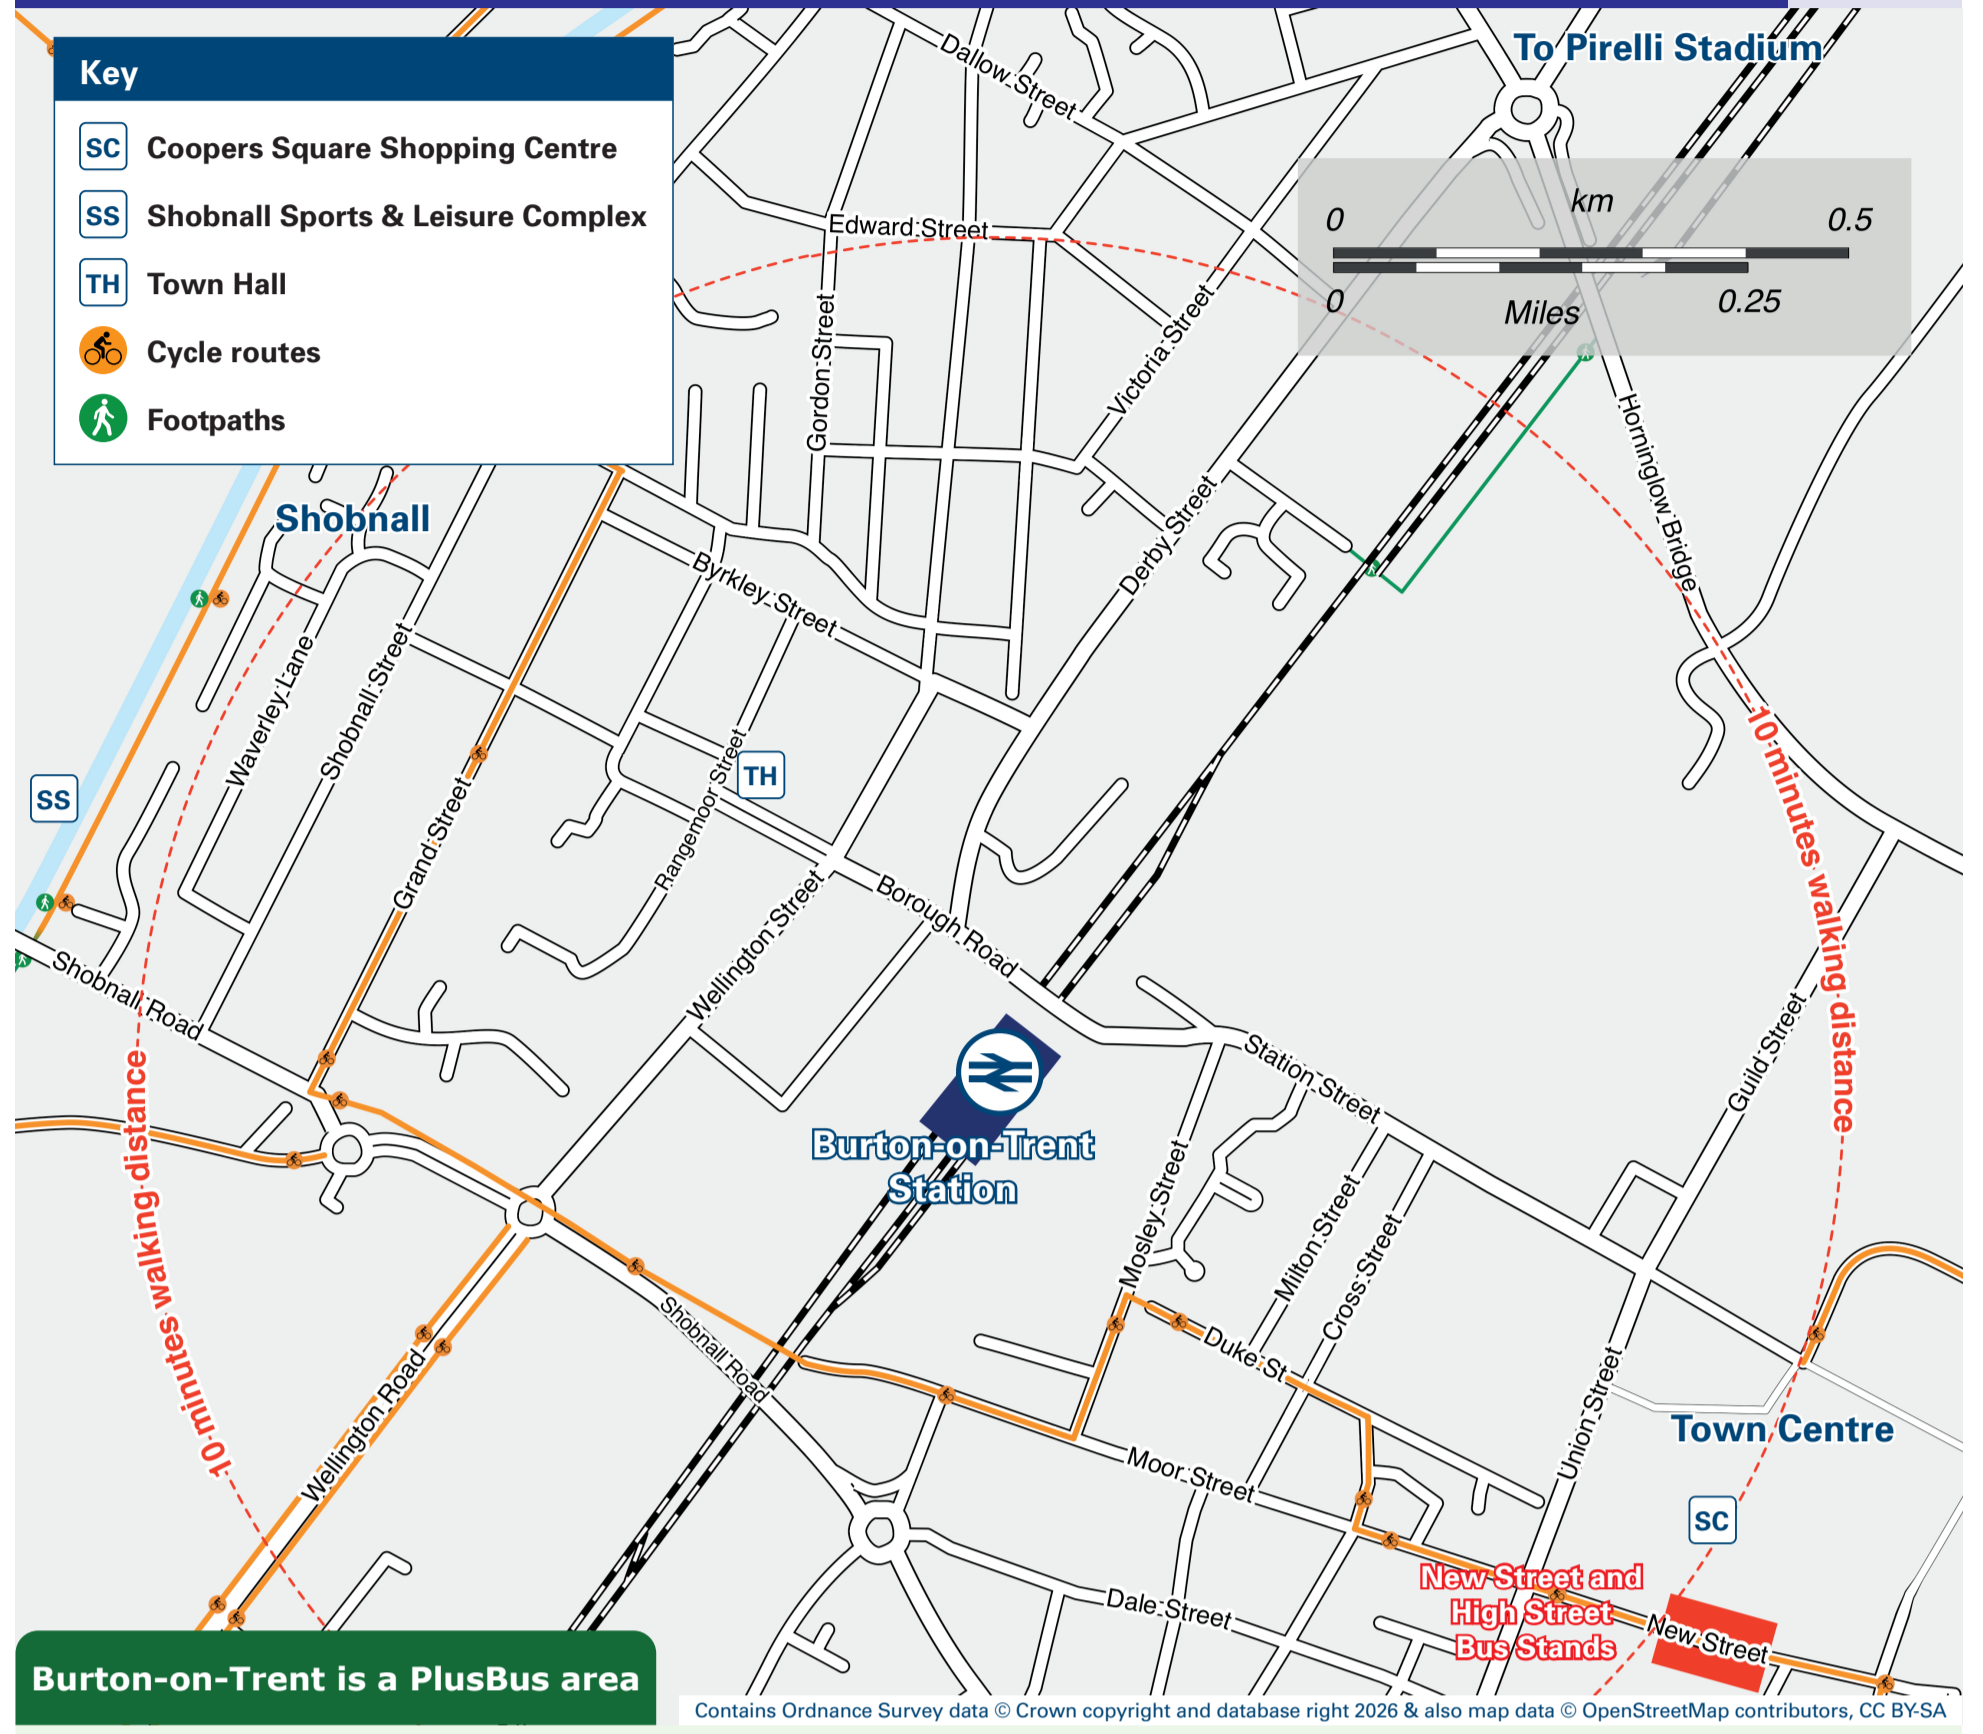

Local area map

Burton-on-Trent is a PlusBus area

Add PlusBus to your train ticket—now available on eTicket from leading rail ticketing apps—for unlimited bus travel in the PlusBus zone in your destination town or city. Visit plusbus.info

Main destinations by bus

(Data correct at April 2026)

DESTINATION	BUS ROUTES	BUS STOP	DESTINATION	BUS ROUTES	BUS STOP	DESTINATION	BUS ROUTES	BUS STOP
Abbots Bromley	402A~, 403~	S 2	Hatton	401, V1	S 2	Stretton	X38**	S 1
Anslow	403~	S 2	Hilton	V1	S 2	Sudbury (for HMP Sudbury)	TJ#, V1	S 2
Beam Hill	401, 402~, 403~, TJ#	S 2	Horninglow (Calais Road)	7, 401	S 2	Tutbury	401, 402~, TJ#, V1	S 2
Burton upon Trent Town Centre	6, 7, 7A, 10*, 401, 402~, 402A~, 403~, TJ#, TLA#, X38	S 1	Horninglow (Road North)	7, 7A, 402~, 403~	S 2	Uttoxeter	401, 402~, 402A~, 403~	S 2
Clay Mills	V1, X38**	S 2, S 1	Marchington	402~, 402A~	S 2			
Derby (City Centre)	V1, X38**	S 2, S 1	Mickleover	V1	S 2			
Dovegate Prison	402~	S 2	Needwood	402A~, 403~	S 2			
Doveridge	401	S 2	Newborough	402A~, 403~	S 2			
Draycott-in-the-Clay	402~, 402A~	S 2	Queens Hospital (Burton upon Trent)	7, 7A, 401	S 2			
Eton Park	6	S 2	Rolleston	TJ#, V1	S 2			
Etwall	V1	S 2	Royal Derby Hospital	V1, X38**	S 2, S 1			
Foston (for HMP Foston Hall)	401	S 2	Rough Hay, The Acorn Inn	10*, 402A~, 403~, TLA#	S 2			
			Shobnall	6, 7, 10*, 402A~, TLA#, V1	S 2			

NOTES

- PlusBus destination, please see below for details.
- Further bus services to other destinations around Staffordshire and beyond, are available from Burton upon Trent bus stops on New Street, High Street and at the Market Place.
- For bus times and days of operation please contact TraveLine on www.traveline.info or call: 0871 200 22 33
- # Bus routes TJ, TLA operate limited daytime services on Mondays to Fridays, only. No evenings, Saturdays or Sundays services.
- Bus routes 402, 402A & 403 operate limited daytime services on Mondays to Saturdays, only. No Evenings or Sundays services.
- Bus route 10 operates services on Saturdays, only.
- ** Passengers may board the X38 bus on the inbound journey from opposite the station bus stop S1 to Burton-Upon-Trent Market Place, which then continues to Derby.
- Direct trains operate to this destinations from this station.
- It's a 15 to 20 minutes walk from this station to Burton upon Trent town centre for bus stops on New Street, High Street and the Market Place, please see Local Area map.

Taxis

Burton-on-Trent is served by a taxi rank or a cab office. Check availability before travelling, and pre-book if necessary. Please consider using the following local operators: (Inclusion of this number doesn't represent any endorsement of the taxi firm)

Station Taxis
01283 532 000

New Street Taxis
01283 535 353

Gold Star Taxis
07518 518 875

Further information about all onward travel

Local Cycle Info

staffordshire.gov.uk
For more information about cycle routes.

National Cycle Info

walkwheelcycletrust.org.uk

Bus Times

PlusBus

plusbus.info