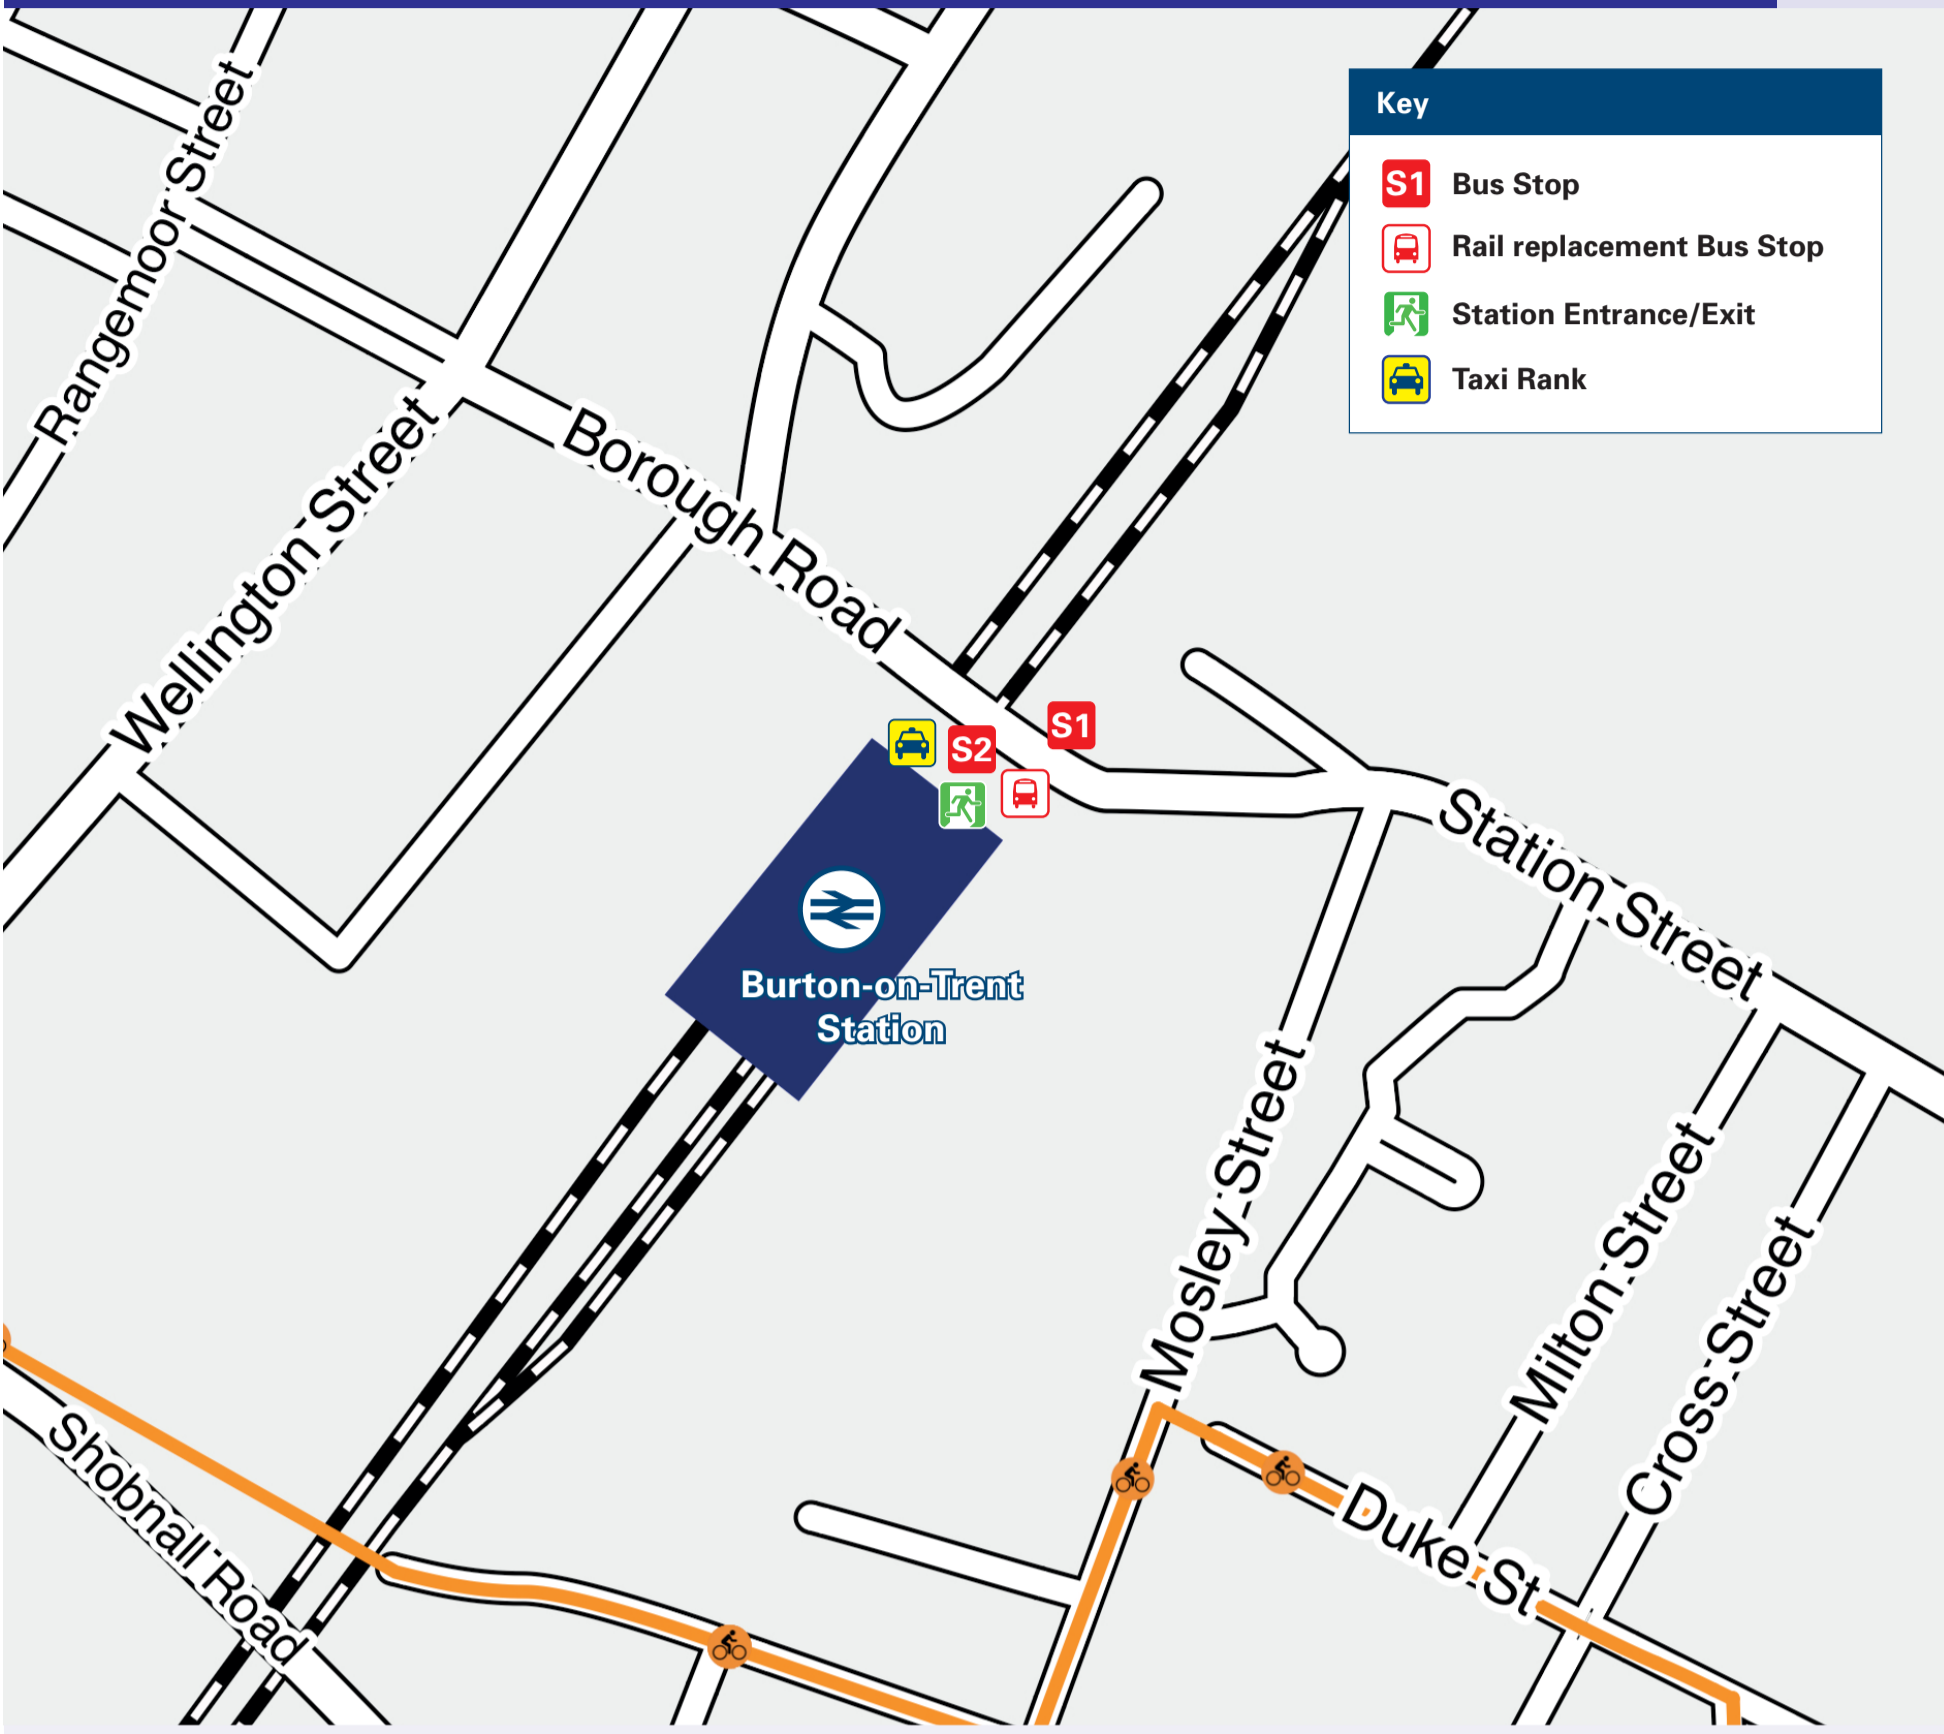

Onward Travel Information

Burton-on-Trent Station

Buses and Taxis

Rail replacement buses and coaches depart from outside the front of the station.