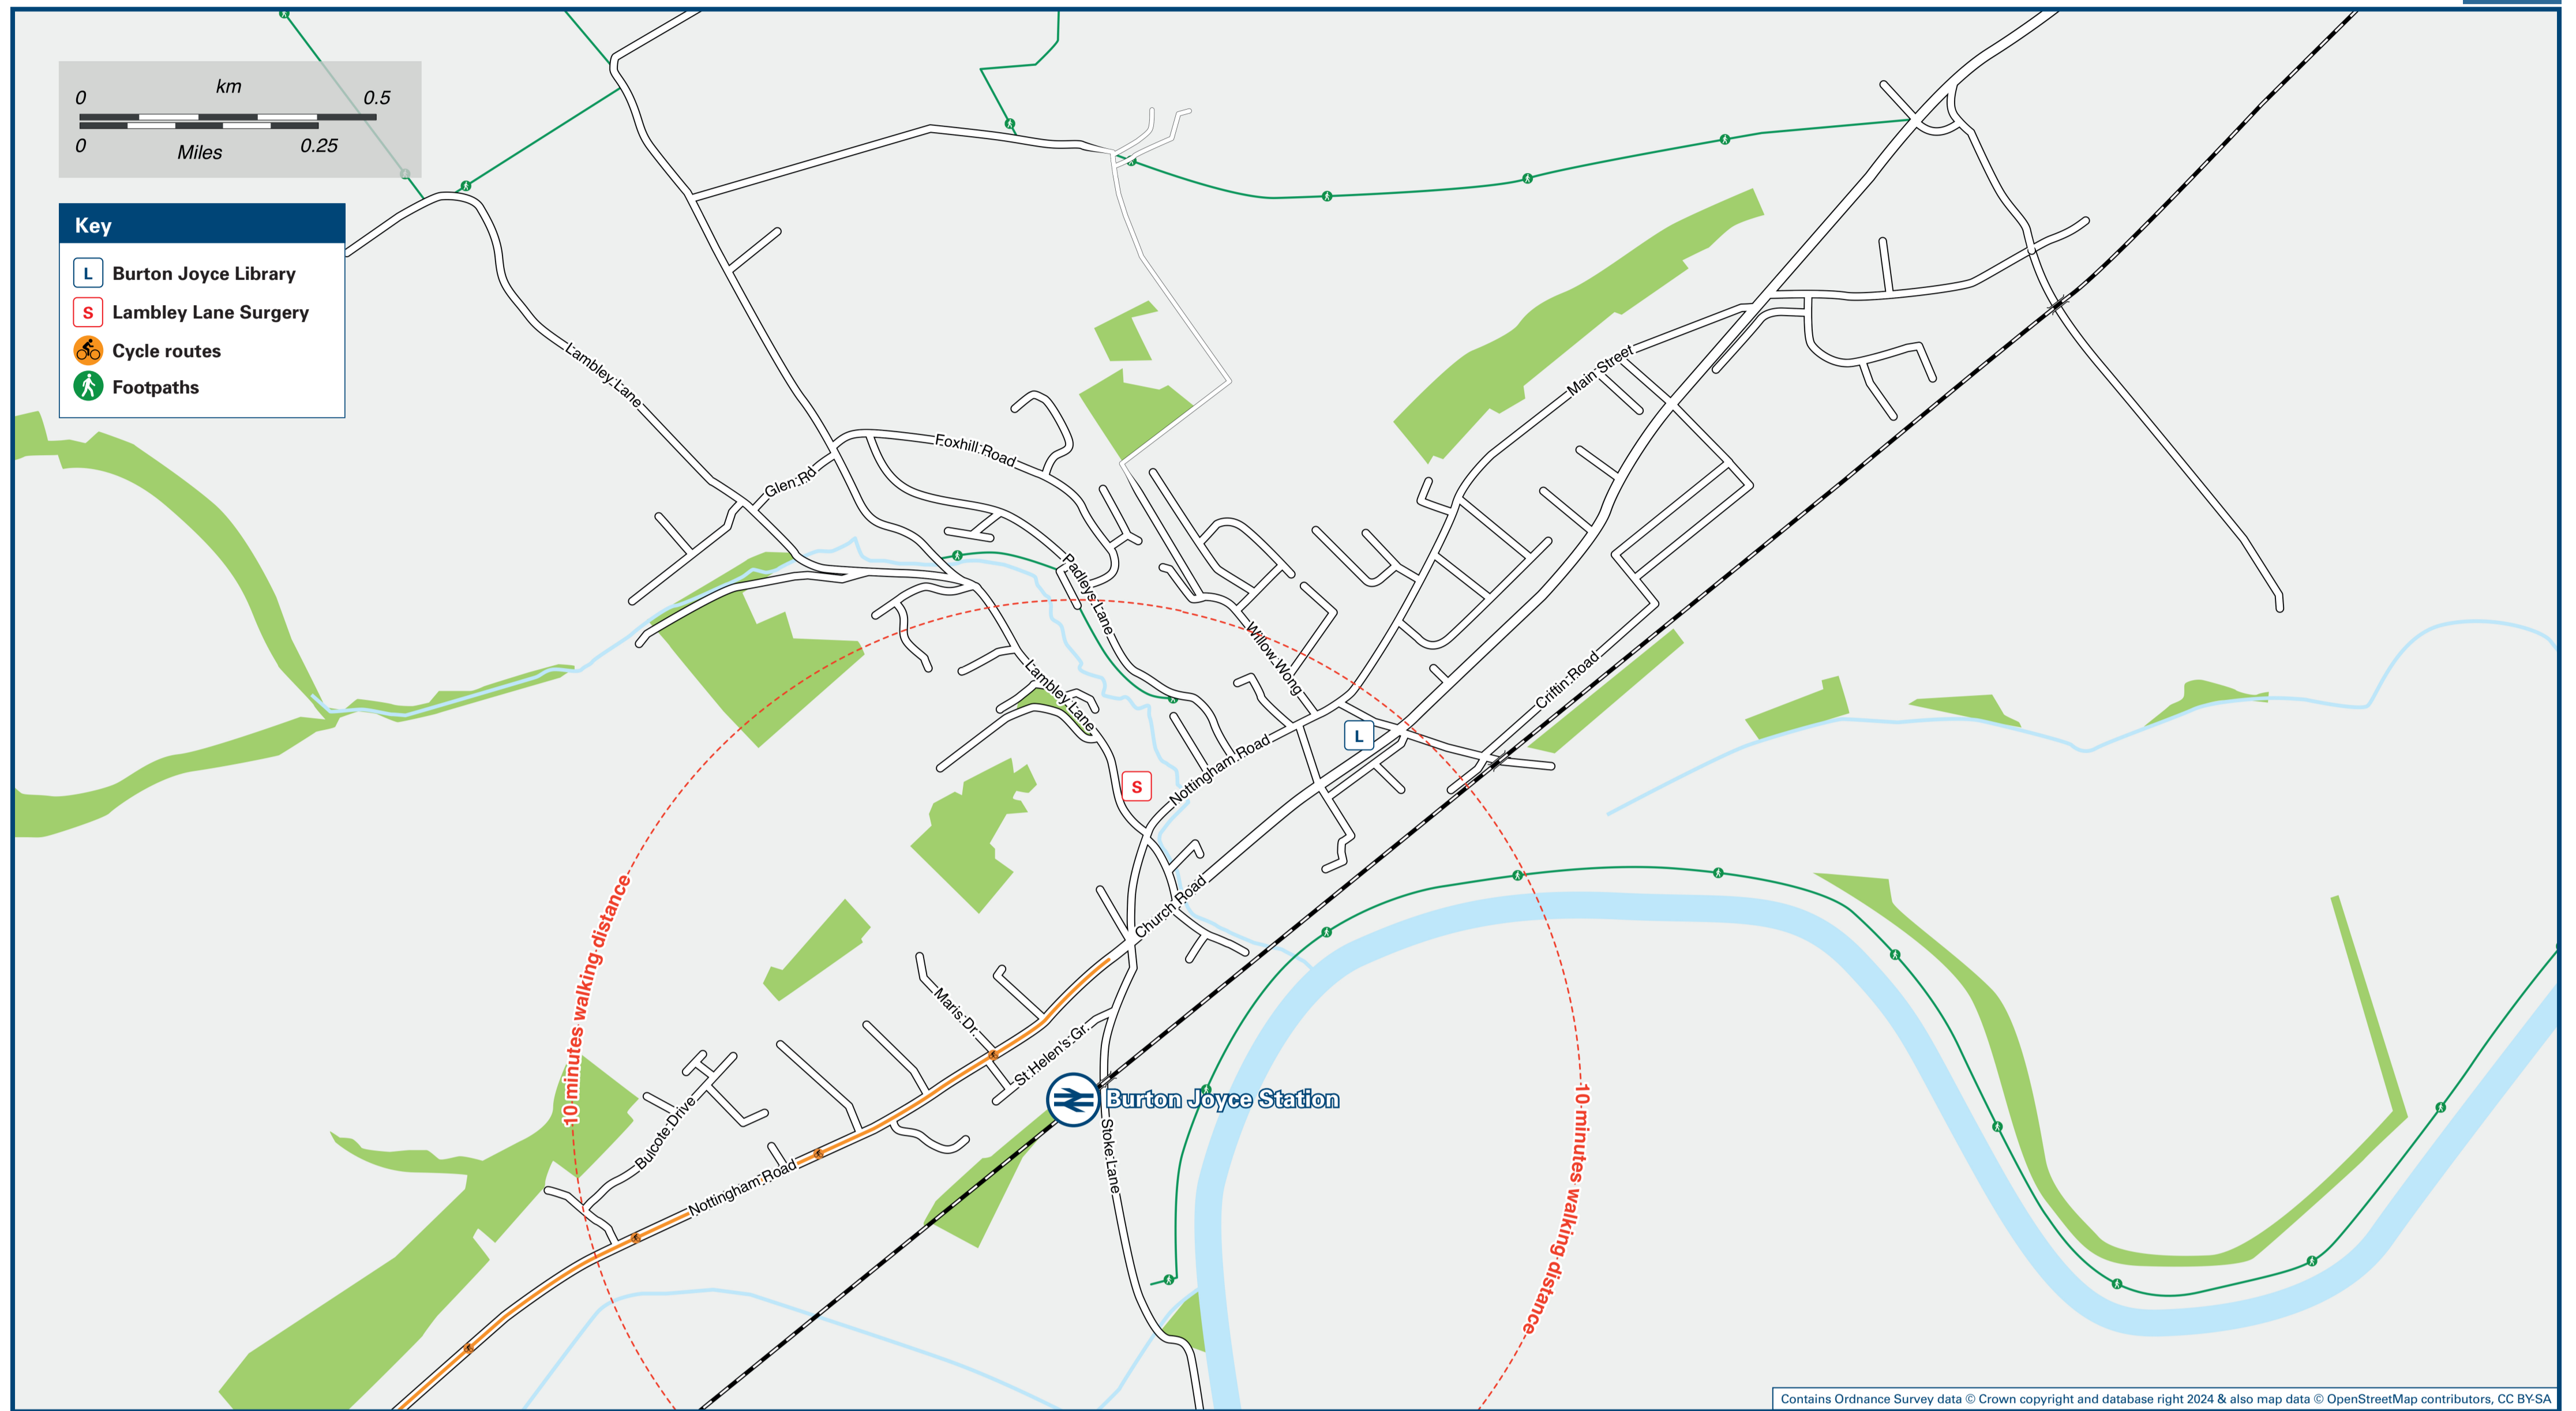

Burton Joyce Station

Onward Travel Information

Local area map