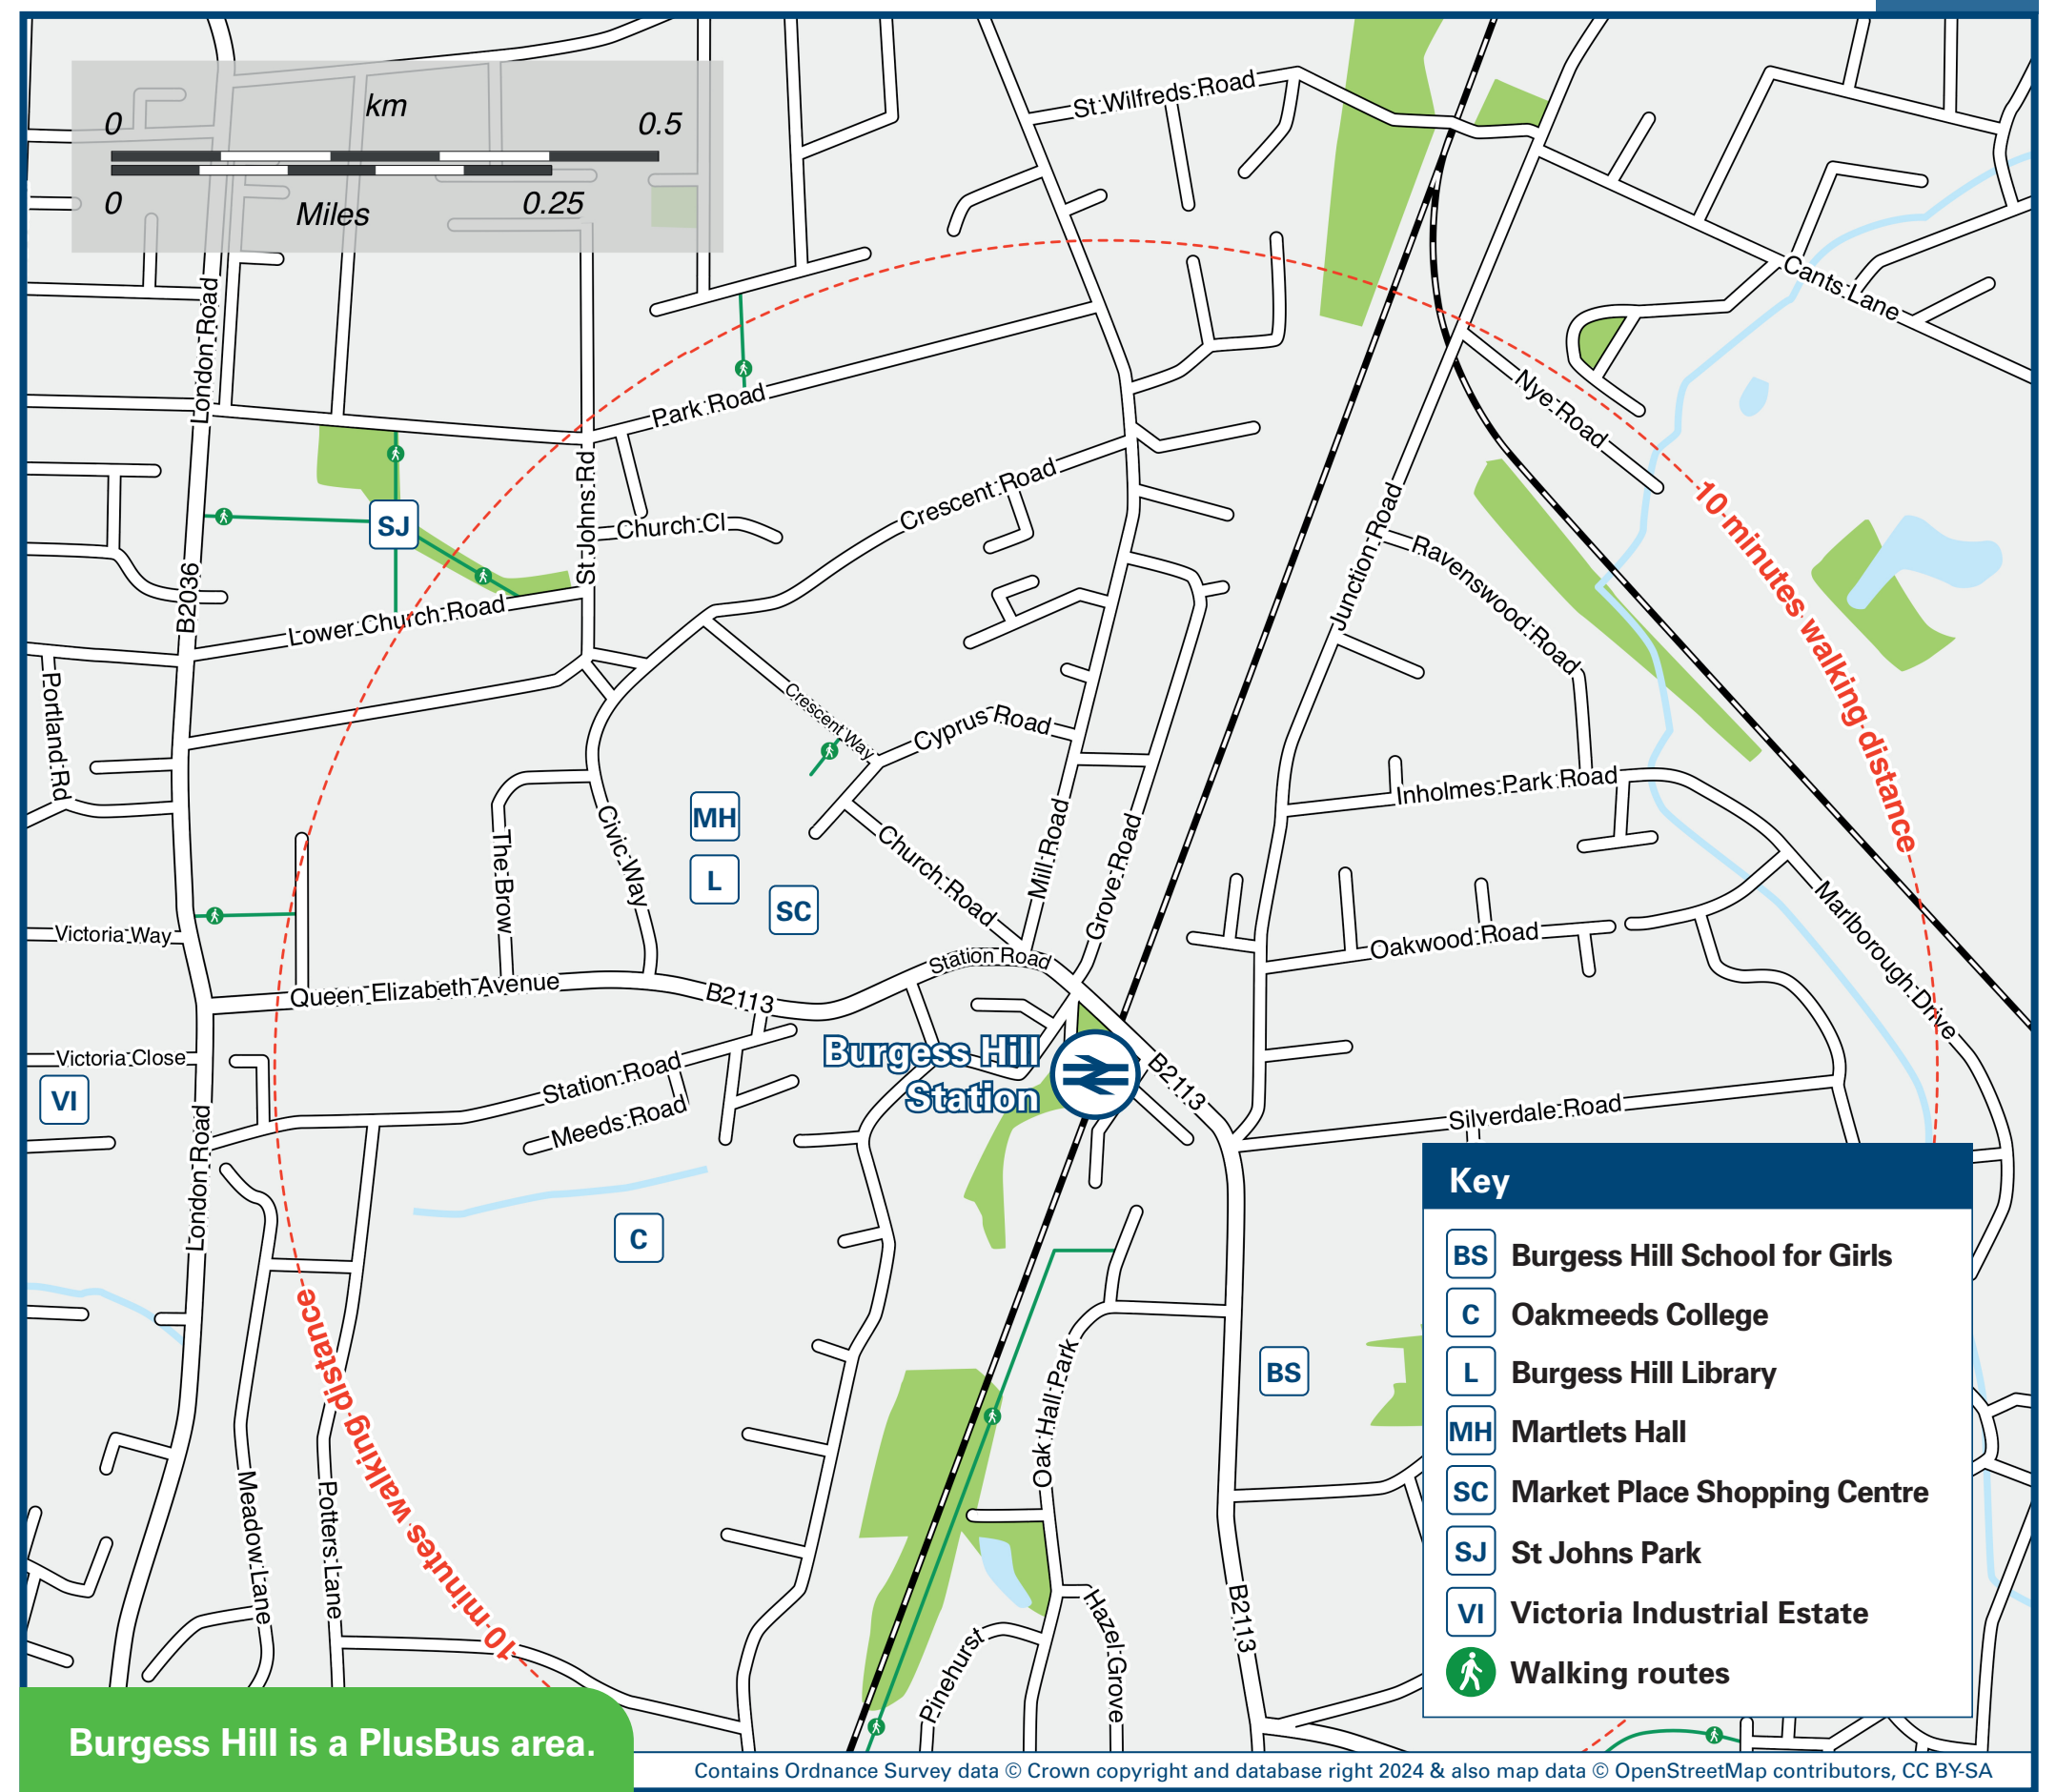

Local area map

PlusBus is a discount price 'bus pass' that you buy with your train ticket. It gives you unlimited bus travel around your chosen town, on participating buses. Visit www.plusbus.info

Main destinations by bus

(Data correct at May 2024)

DESTINATION	BUS ROUTES	BUS STOP
Albourne	100	A
Ardingly	272	A, C
Bramber	100	A
Brighton (City Centre / Churchill Square)	270	A
Brighton (Old Steine)	270	A
Brighton (Royal Sussex County Hospital)	271, 272	A, B
Burgess Hill Town area -		
• - Burgess Hill Town FC	33, 35C	B
	35A	C
• - Kings Way / Folders Lane	35A	C
	35C	B
• - Leylands Park / Maple Drive	33, 35C	B
	35A	C
• - St Andrews Road / Cants Lane / Manor Road	35A	C
	35C	B
• - Tesco Superstore	100	A
• - The Triangle Leisure Centre (alight here for St Paul's Catholic College)	100	A
• - Victoria Industrial Estate	100	A
• - West Park Estate (Denham Road)	35A	C
	35C	B
• - West Street (The Jays)	35A	C
	35C	B

DESTINATION	BUS ROUTES	BUS STOP
	33	B
	35A	C
• - World's End / Wivelsfield Station	35C	B
	270	A
	271, 272	A, C
Clayton (for Jack & Jill Windmills and South Downs National Park)	270	A
	271, 272	A, B
Cuckfield (High Street & Whitemans Green)	271	A, C
East Grinstead	270	A
Handcross (for National Trust Nymans Gardens)	271	A, C
	33	C
Hassocks (Stone Pound Crossroads)	270	A
	271, 272	A, B
Hassocks (Village Centre)	33	C
	33	B
Haywards Heath (Princess Royal Hospital)	270	A
	271, 272	C
	33	B
Haywards Heath (Town Centre & Perymount Road)	270	A
	271, 272	A, C
Henfield	100	A
Hickstead	100	A
Horsted Keynes (for the Bluebell Railway)	270	A
Hurstpierpoint (Village Centre & Willow Way Estate)	33	C
Keymer	33	C
	270	A
Lindfield	272	A, C

DESTINATION	BUS ROUTES	BUS STOP
Patcham	270	A
	271, 272	A, B
Pulborough	100	A
Pyecombe	270	A
	271, 272	A, B
Sayers Common	100	A
Small Dole	100	A
Staplefield	271	A, C
Steyning	100	A
Storrington	100	A
Upper Beeding	100	A
Washington	100	A
Wivelsfield (Ote Hall Chapel)	271, 272	A, C
Woodmancote	100	A

Notes

- PlusBus destination, please see below for details.
- Bus routes 33, 35A, 35C, 100 and 272 operate Mondays to Saturdays. Bus routes 270 and 271 operate daily.
- For more information: Compass Travel operate bus routes 33, 35A, 35C and 100, www.compass-travel.co.uk, and Metrobus operate bus routes 270, 271 and 272, www.metrobus.co.uk
- 🚆 Direct trains operate to this destination from this Station
- 🚏 Alight bus at Horsted Keynes station (for the Bluebell Railway) on Saturdays and Sundays only. For more information about the Bluebell Railway please call 01825 720 800.

Taxis

Burgess Hill station is served by a taxi rank or cab office. Check availability before travelling, and pre-book if necessary. Please consider using the following local operators: (Inclusion of this number doesn't represent any endorsement of the taxi firm)

Station Taxis
01444 410 410

Smith Taxis
01444 300 800

500 Cars
01444 500 500

Further information about all onward travel