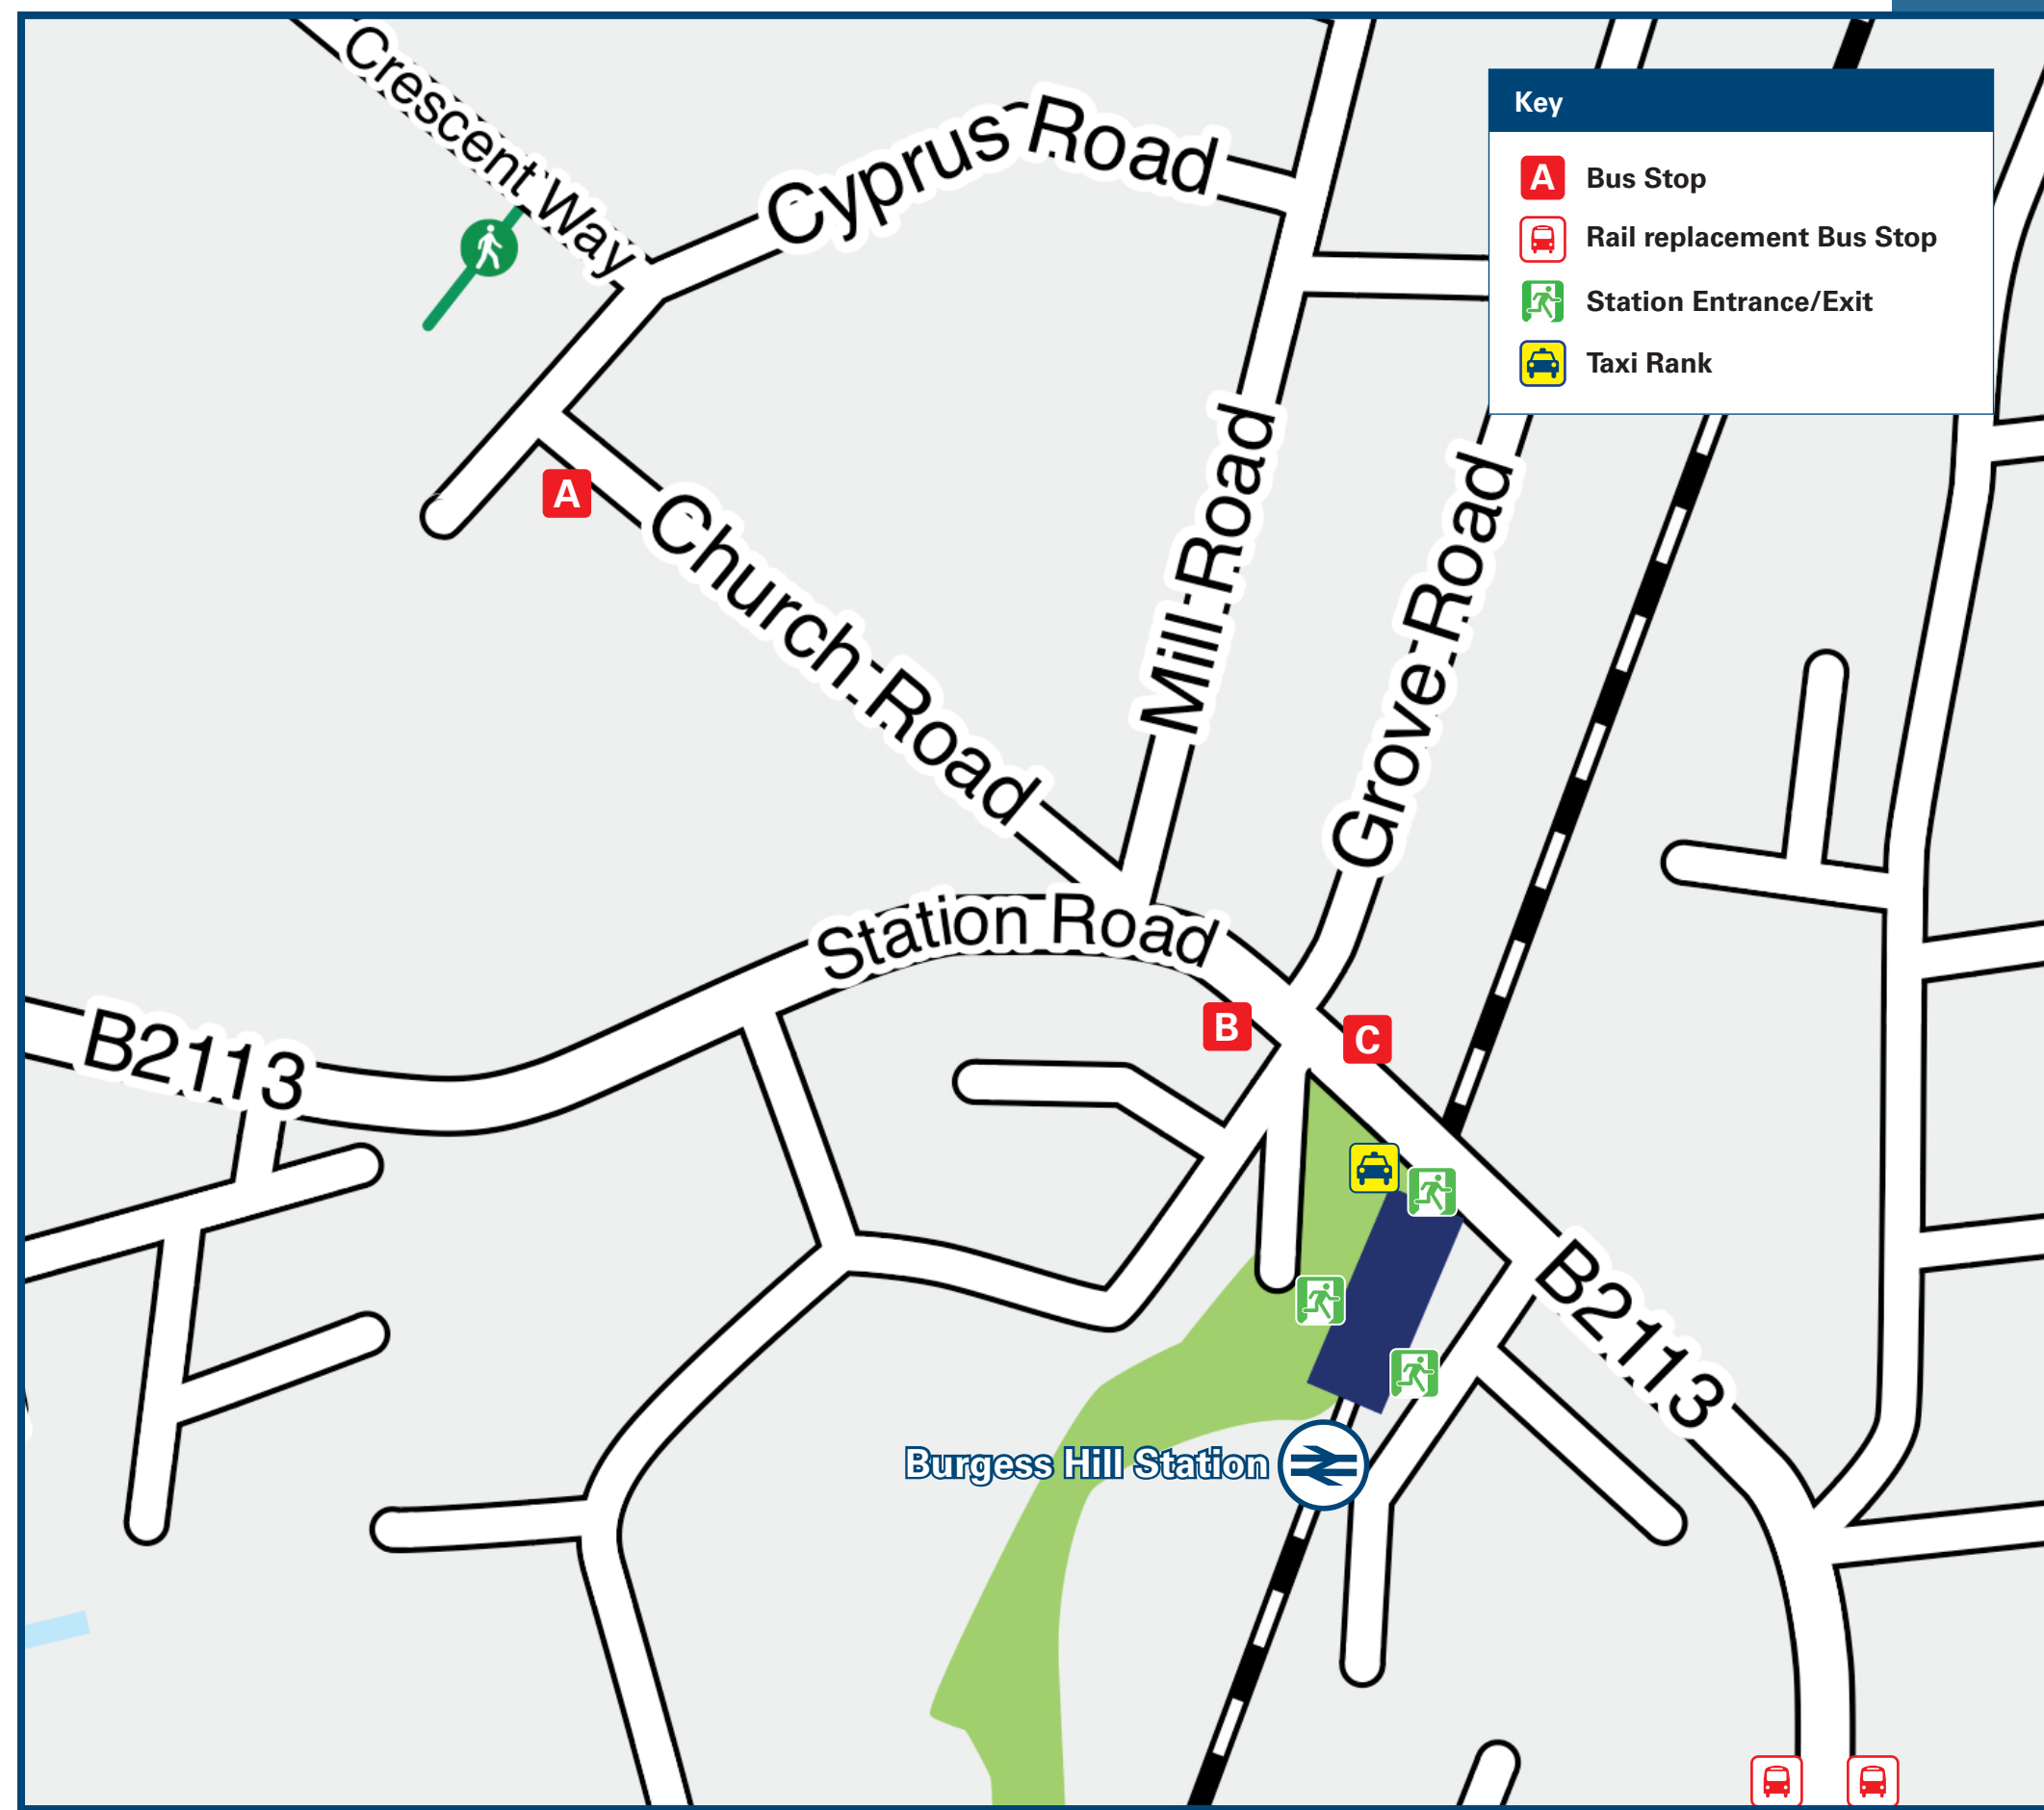

# Burgess Hill Station

## Buses and Taxis

Rail replacement buses towards Wivelsfield and Haywards Heath depart from Keymer Road bus stop, 1 minute walk from the station; towards Hassocks and Brighton depart from Keymer Road bus stop, 1 minute walk from the station.

## Main destinations by bus

(Data correct at May 2024)

DESTINATION	BUS ROUTES	BUS STOP
Albourne	100	A
Ardingly	272	A, C
Bramber	100	A
Brighton (City Centre / Churchill Square)	270	A
Brighton (Old Steine)	270	A
Brighton (Royal Sussex County Hospital)	271, 272	A, B
Burgess Hill Town area -		
• - Burgess Hill Town FC	33, 35C	B
	35A	C
• - Kings Way / Folders Lane	35A	C
	35C	B
• - Leylands Park / Maple Drive	33, 35C	B
	35A	C
• - St Andrews Road / Cants Lane / Manor Road	35A	C
	35C	B
• - Tesco Superstore	100	A
• - The Triangle Leisure Centre (alight here for St Paul's Catholic College)	100	A
• - Victoria Industrial Estate	100	A
• - West Park Estate (Denham Road)	35A	C
	35C	B
• - West Street (The Jays)	35A	C
	35C	B

DESTINATION	BUS ROUTES	BUS STOP
	33	B
	35A	C
• - World's End / Wivelsfield Station	35C	B
	270	A
	271, 272	A, C
Clayton (for Jack & Jill Windmills and South Downs National Park)	270	A
	271, 272	A, B
Cuckfield (High Street & Whitemans Green)	271	A, C
East Grinstead	270	A
Handcross (for National Trust Nymans Gardens)	271	A, C
	33	C
Hassocks (Stone Pound Crossroads)	270	A
	271, 272	A, B
Hassocks (Village Centre)	33	C
	33	B
Haywards Heath (Princess Royal Hospital)	270	A
	271, 272	C
	33	B
Haywards Heath (Town Centre & Perymount Road)	270	A
	271, 272	A, C
Henfield	100	A
Hickstead	100	A
Horsted Keynes (for the Bluebell Railway)	270	A
Hurstpierpoint (Village Centre & Willow Way Estate)	33	C
Keymer	33	C
	270	A
Lindfield	272	A, C