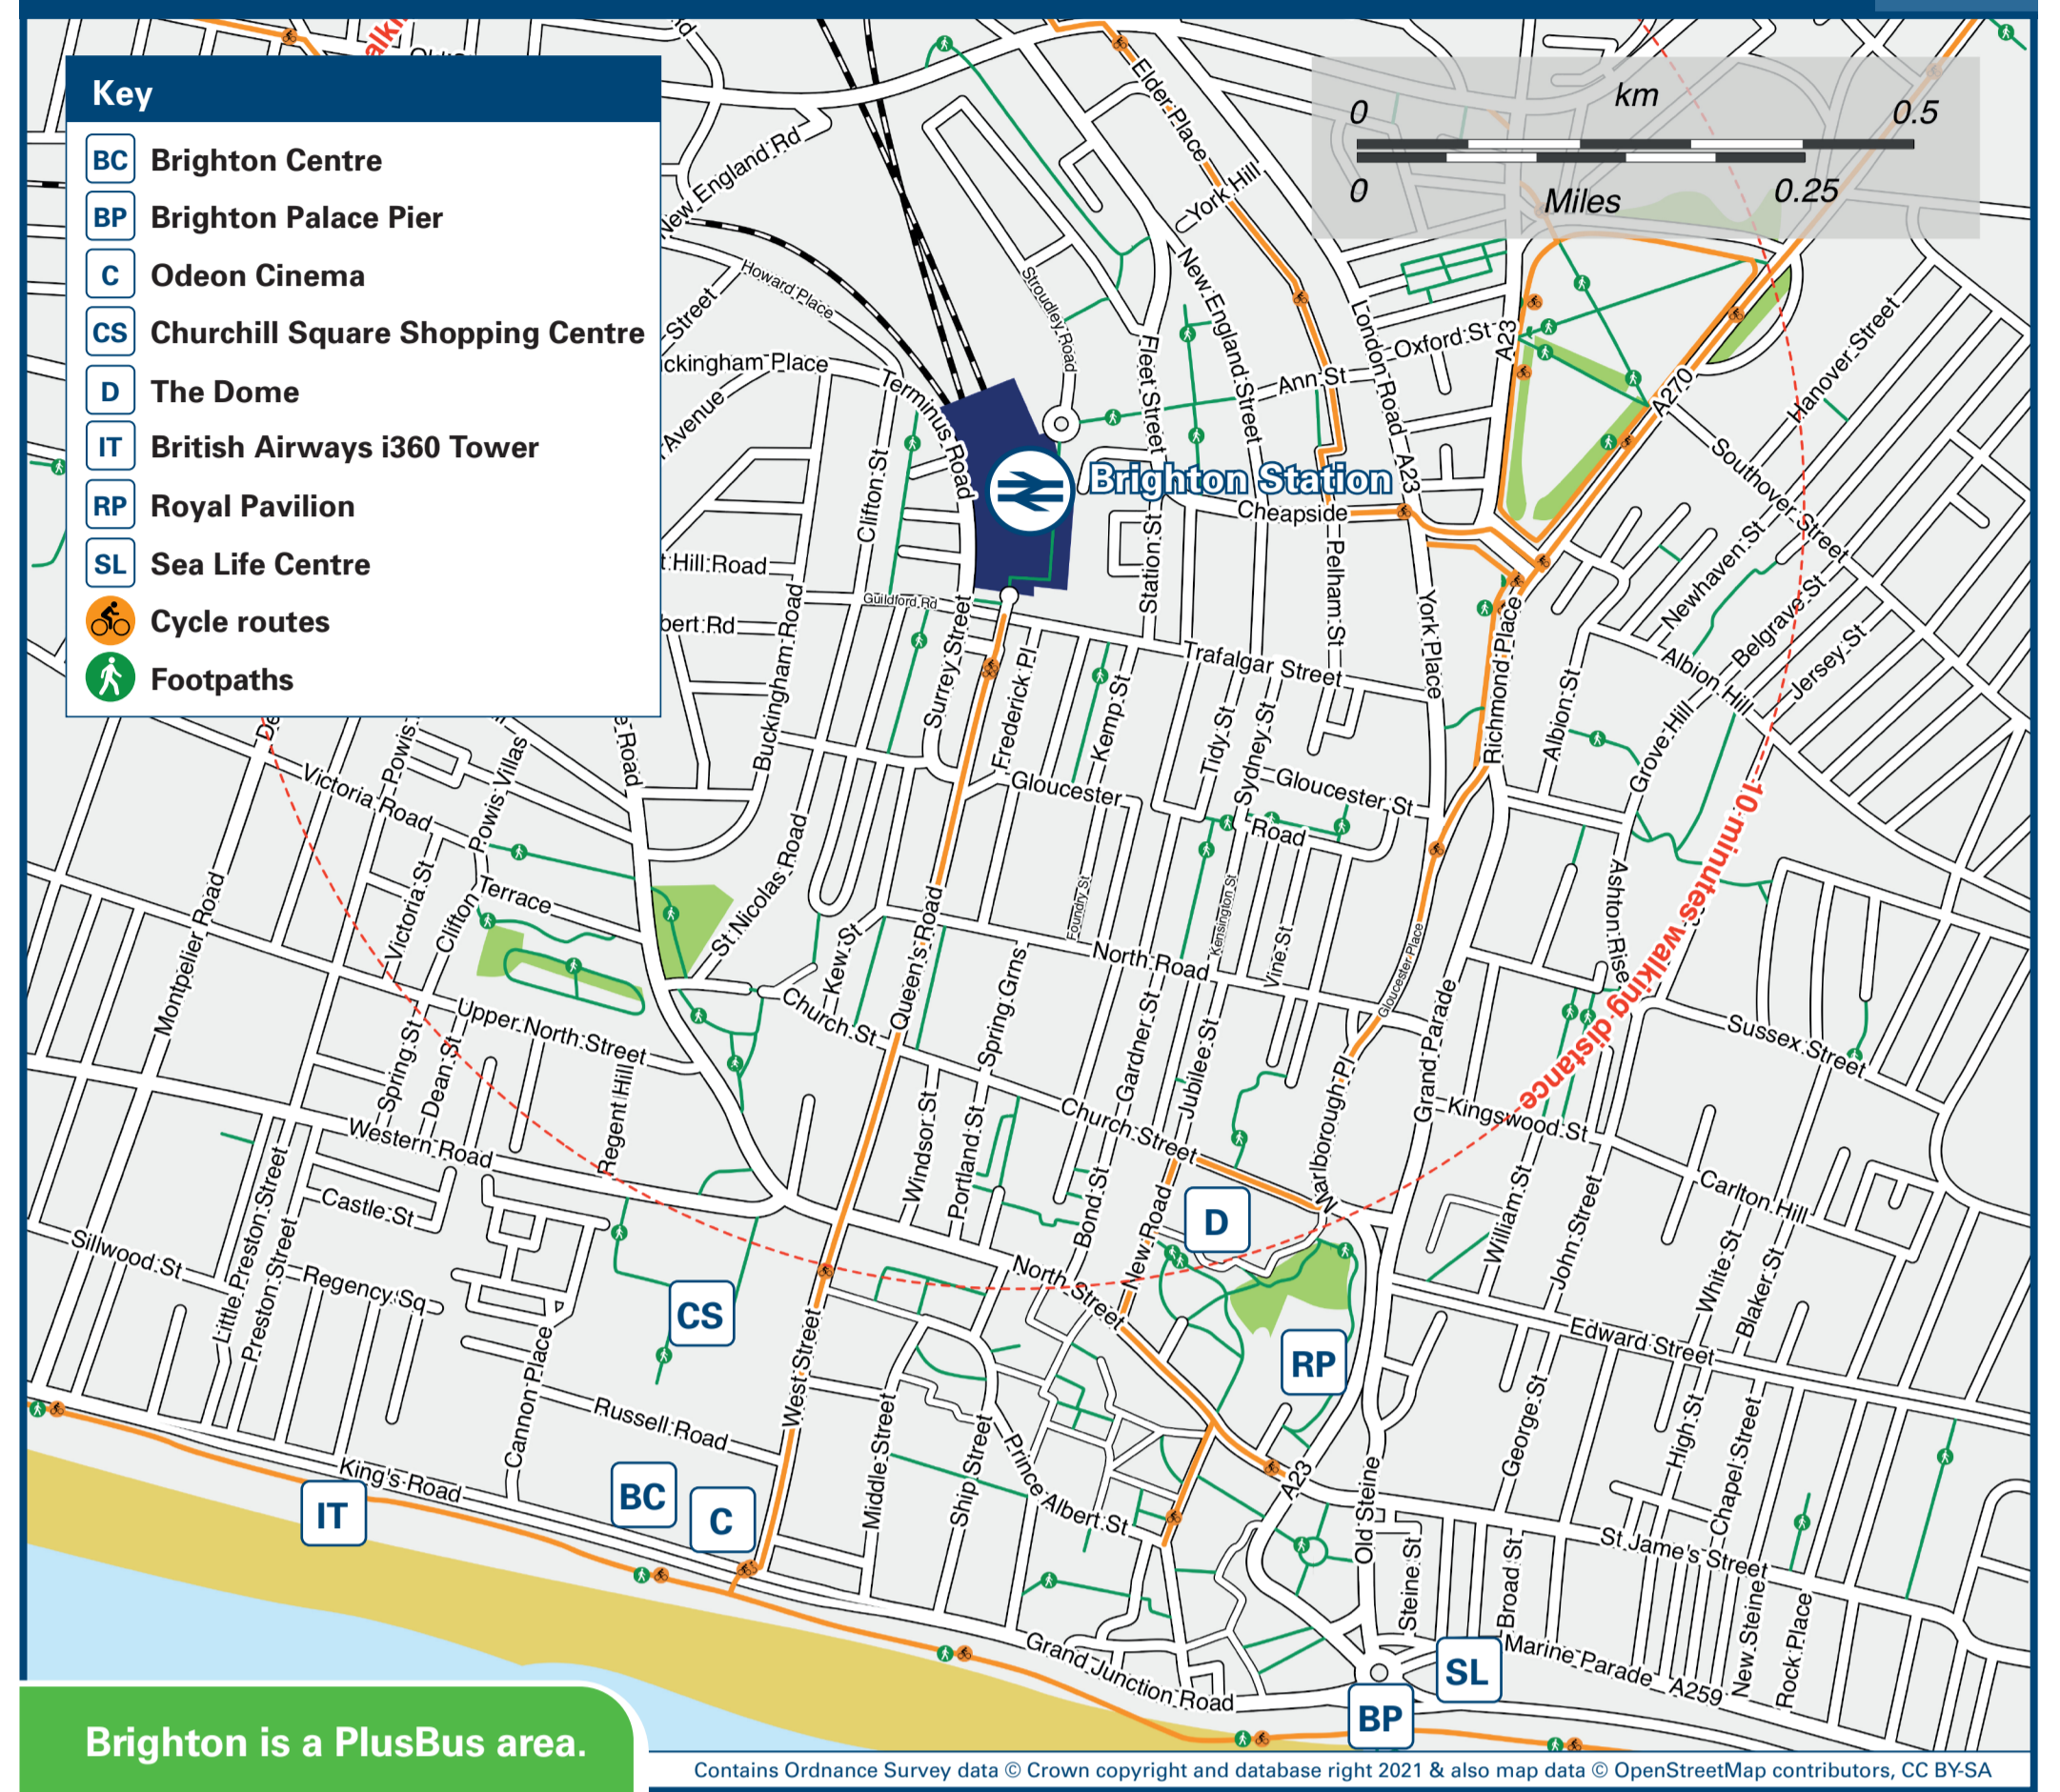

Local area map

Brighton is a PlusBus area.

PlusBus is a discount price 'bus pass' that you buy with your train ticket. It gives you unlimited bus travel around your chosen town, on participating buses. Visit www.plusbus.info

Main destinations by bus

(Data correct at June 2021)

DESTINATION	BUS ROUTES	BUS STOP
Amex Community Stadium (Falmer) ●	25, N25	St Peter's Church A
Beachy Head (Pub)	13X+	Brighton Station D
Birling Gap (National Trust)	13X+	Brighton Station D
Brighton General Hospital	22, 37B, 37B	St Peter's Church A
Brighton Marina	7, N7, 14B+, 47, 57+	Brighton Station A
Brighton Open Top Tour Bus	Sightseeing(Summer Only)	Brighton Station E
Brighton Palace Pier / Sea Life Centre	27, 27C*, 12, 12A, 12X, 13X+, 14, 14A, 14B+, 14C, 77++	Brighton Station D
Brighton Racecourse	2, 37B	North Street E
Bristol Estate	37, 37B	Brighton Station D
British Airways i360 Viewing Tower	6(Alight Clarence Square), 77++	Brighton Station D
City Centre (Churchill Square)	6, 7, N7, 27, 27C*	Brighton Station A
City Centre (North Street)	12, 12A, 12X, 13X+, 14, 14A, 14B+, 14C, 37, 37B, 47, 52*, 57+	Brighton Station D
Coldean	24	St Peter's Church A
County Cricket Ground (Hove)	6(Alight Palmeira Square), 7(Alight Holland Road)	Brighton Station E
Devil's Dyke	77++	Brighton Station E
Ditchling Beacon	79++	Brighton Station D
Downs Park	6, N1	Brighton Station E
Eastbourne (Town Centre & Train Station) ●	12, 12A, 12X, 13X+	Brighton Station D
East Moulsecomb (Bolney Road)	49	St Peter's Church A
East Saltdean	47, 57+	Brighton Station D
Hangleton	47	Brighton Station E
Hollingbury (ASDA - Crowhurst Road)	5B, 24, 26, 52, N5*	St Peter's Church A
Hollingbury (Carden Hill / Woodbourne Avenue)	26, 46, 52, 52*	St Peter's Church A
Hollingdean	50	St Peter's Church A
Hove (George Street) ●	7, N7	Brighton Station E