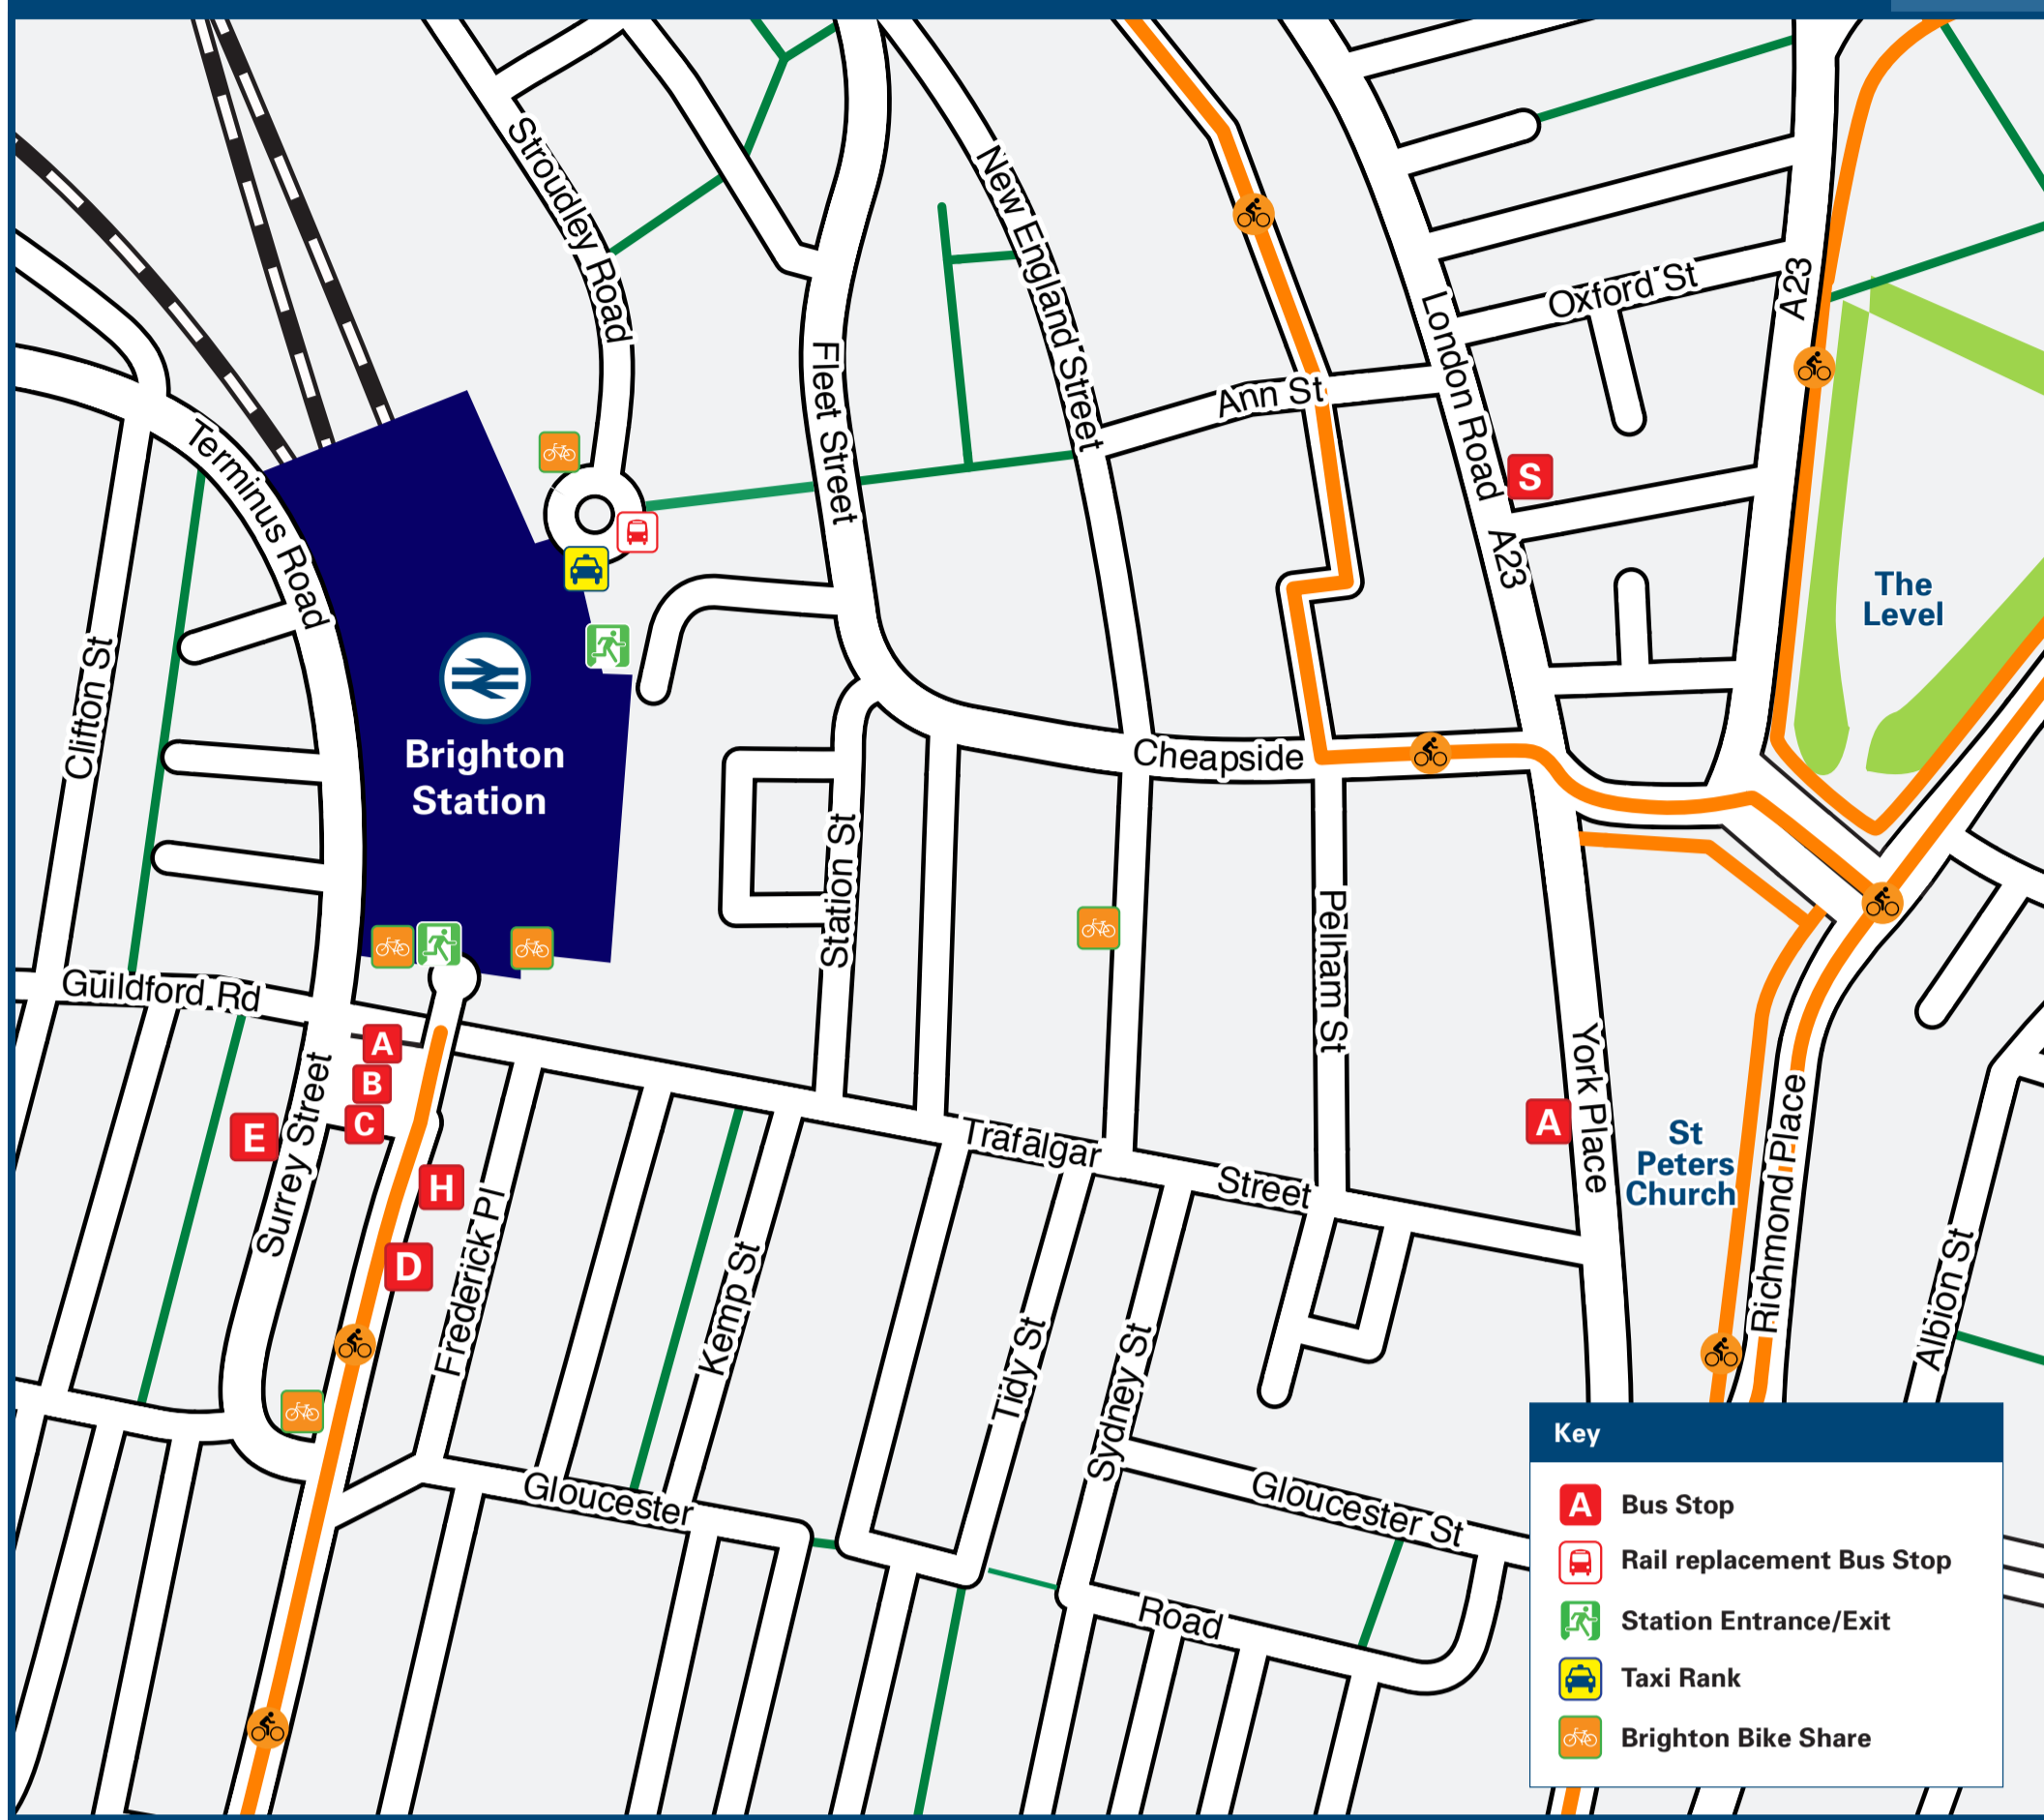

Brighton Station

Onward Travel Information

Buses, Taxis and Cycle Hire

Rail replacement buses depart from the rear of the station (Platform 8 exit).