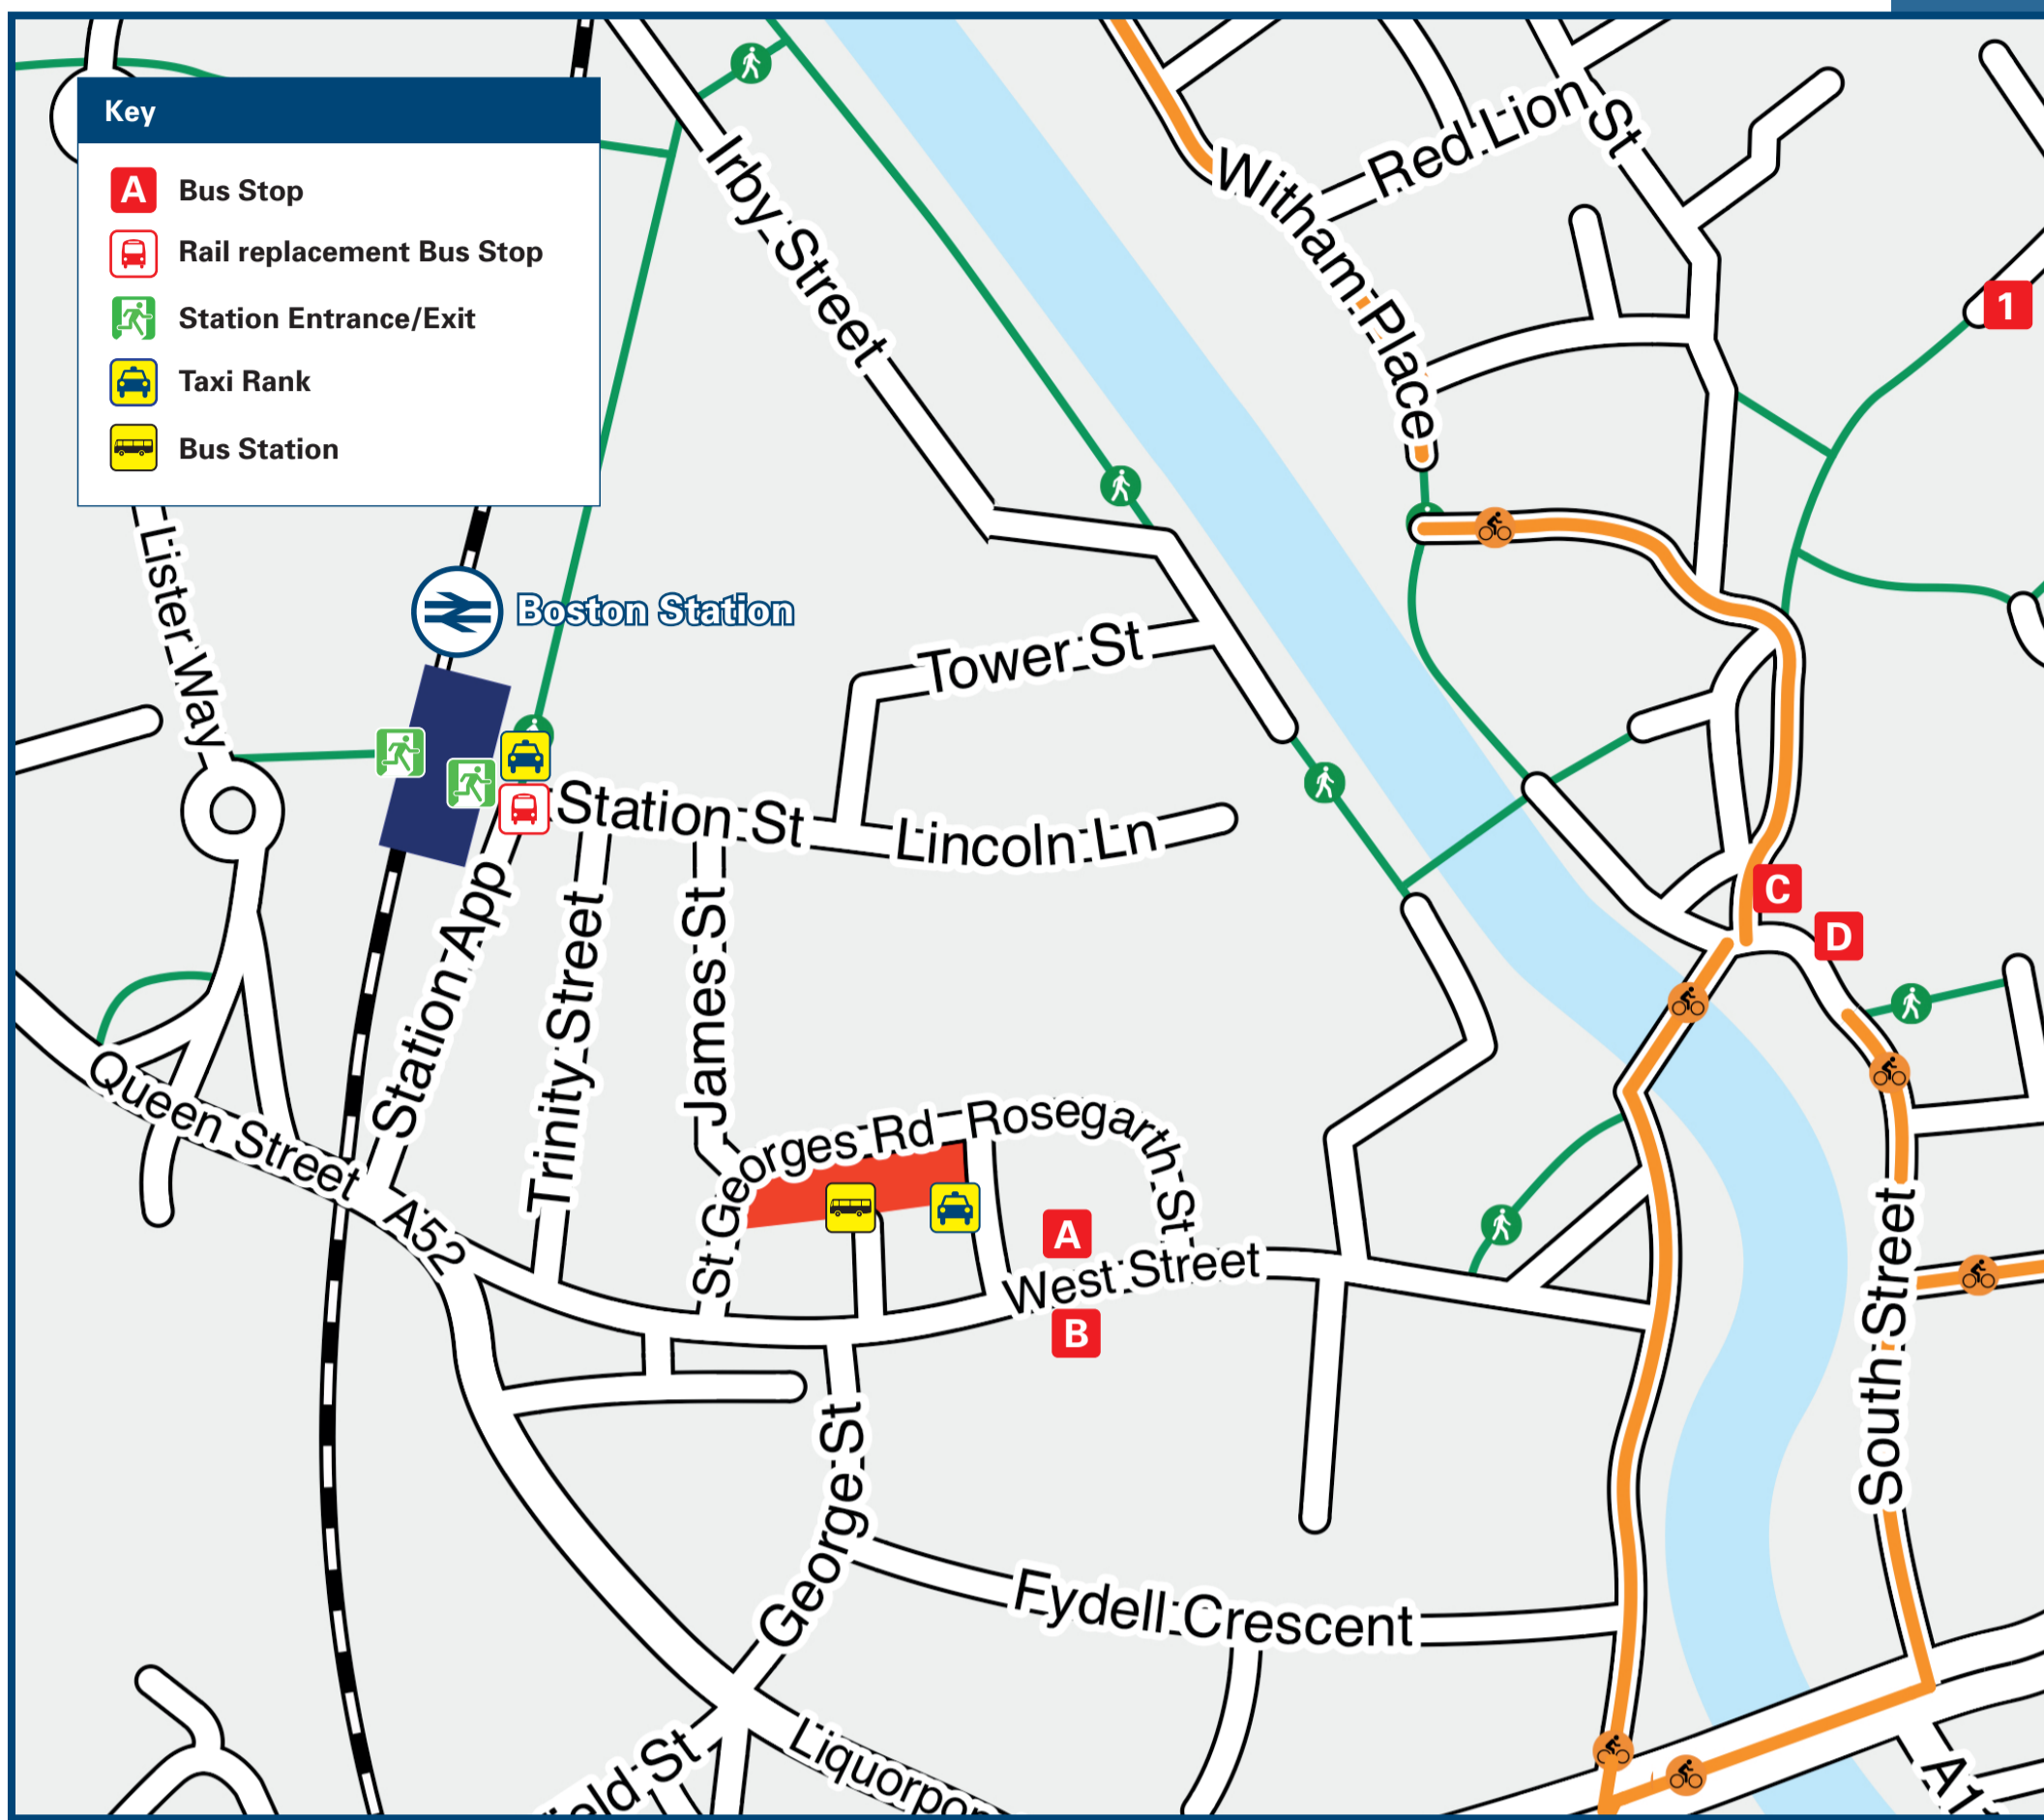

Boston Station

Onward Travel Information

Buses and Taxis

Rail replacement buses and coaches depart from the front of the station outside the booking hall.

Local area map

Main destinations by bus

(Data correct at May 2024)

DESTINATION	BUS ROUTES	BUS STOP
Anton's Gowt	B5A+, 55*	Bus Stn Bay 1
Benington	B7+	Bus Stn Bay 3
Bicker	57A	Bus Stn Bay 4
Bicker	B9+, K59*	Bus Stn Bay 7
Boston Town area:		
- Bladen Estate (Ward Crescent)	B2+	1
- Fenside Road	B1A+, B1B+ IT1*	3 0
- Hesse Avenue / Woodville Road	B1A+, B1B+ IT1*	3 0
- Kingsway (for Boston College)	B1C+	1
- Kingsway (for Boston College)	IT5*	0
- Lindis Road / Tower Road	B1C+, B2+	1
- London Road / St Thomas Drive	B3+, B3X+, B13*	Bus Stn Bay 4
	B4+, B11*	Bus Stn Bay 2
- Pilgrim Hospital	B5+, B5A+, 55*	Bus Stn Bay 1
	B7+	Bus Stn Bay 3
	57A	Bus Stn Bay 4
- Welland Road	B9+	Bus Stn Bay 7
- Wellington Road / Woodthorpe Avenue	B1C+ IT5*	1 0
	B1C+, B1D+	1
- Woad Farm Road	B1D+ IT5*	0 0
Boston Community Stadium (Boston United FC)#	B8+	Bus Stn Bay 6
Butterwick	B7+	Bus Stn Bay 3
	57A	Bus Stn Bay 4
Coningsby	B5+, B5A+, B5X+, 55*	Bus Stn Bay 1
Dogdyke Road (for RAF Coningsby)##	B5+, B5A+, 55*	Bus Stn Bay 1
Donington	B9+, K59*	Bus Stn Bay 7
East Keal	B4+, B11*	Bus Stn Bay 2
Fishtoft	B2+	1
Frampton	B8+	Bus Stn Bay 6
	B13*	Bus Stn Bay 4
Freiston	B7+	Bus Stn Bay 3
	57A	Bus Stn Bay 4
Friskney	B7+	Bus Stn Bay 3
	57A	Bus Stn Bay 4
Frithville	B5+, B16+	Bus Stn Bay 3
Gipsy Bridge	B5+, B5A+, 55*	Bus Stn Bay 1