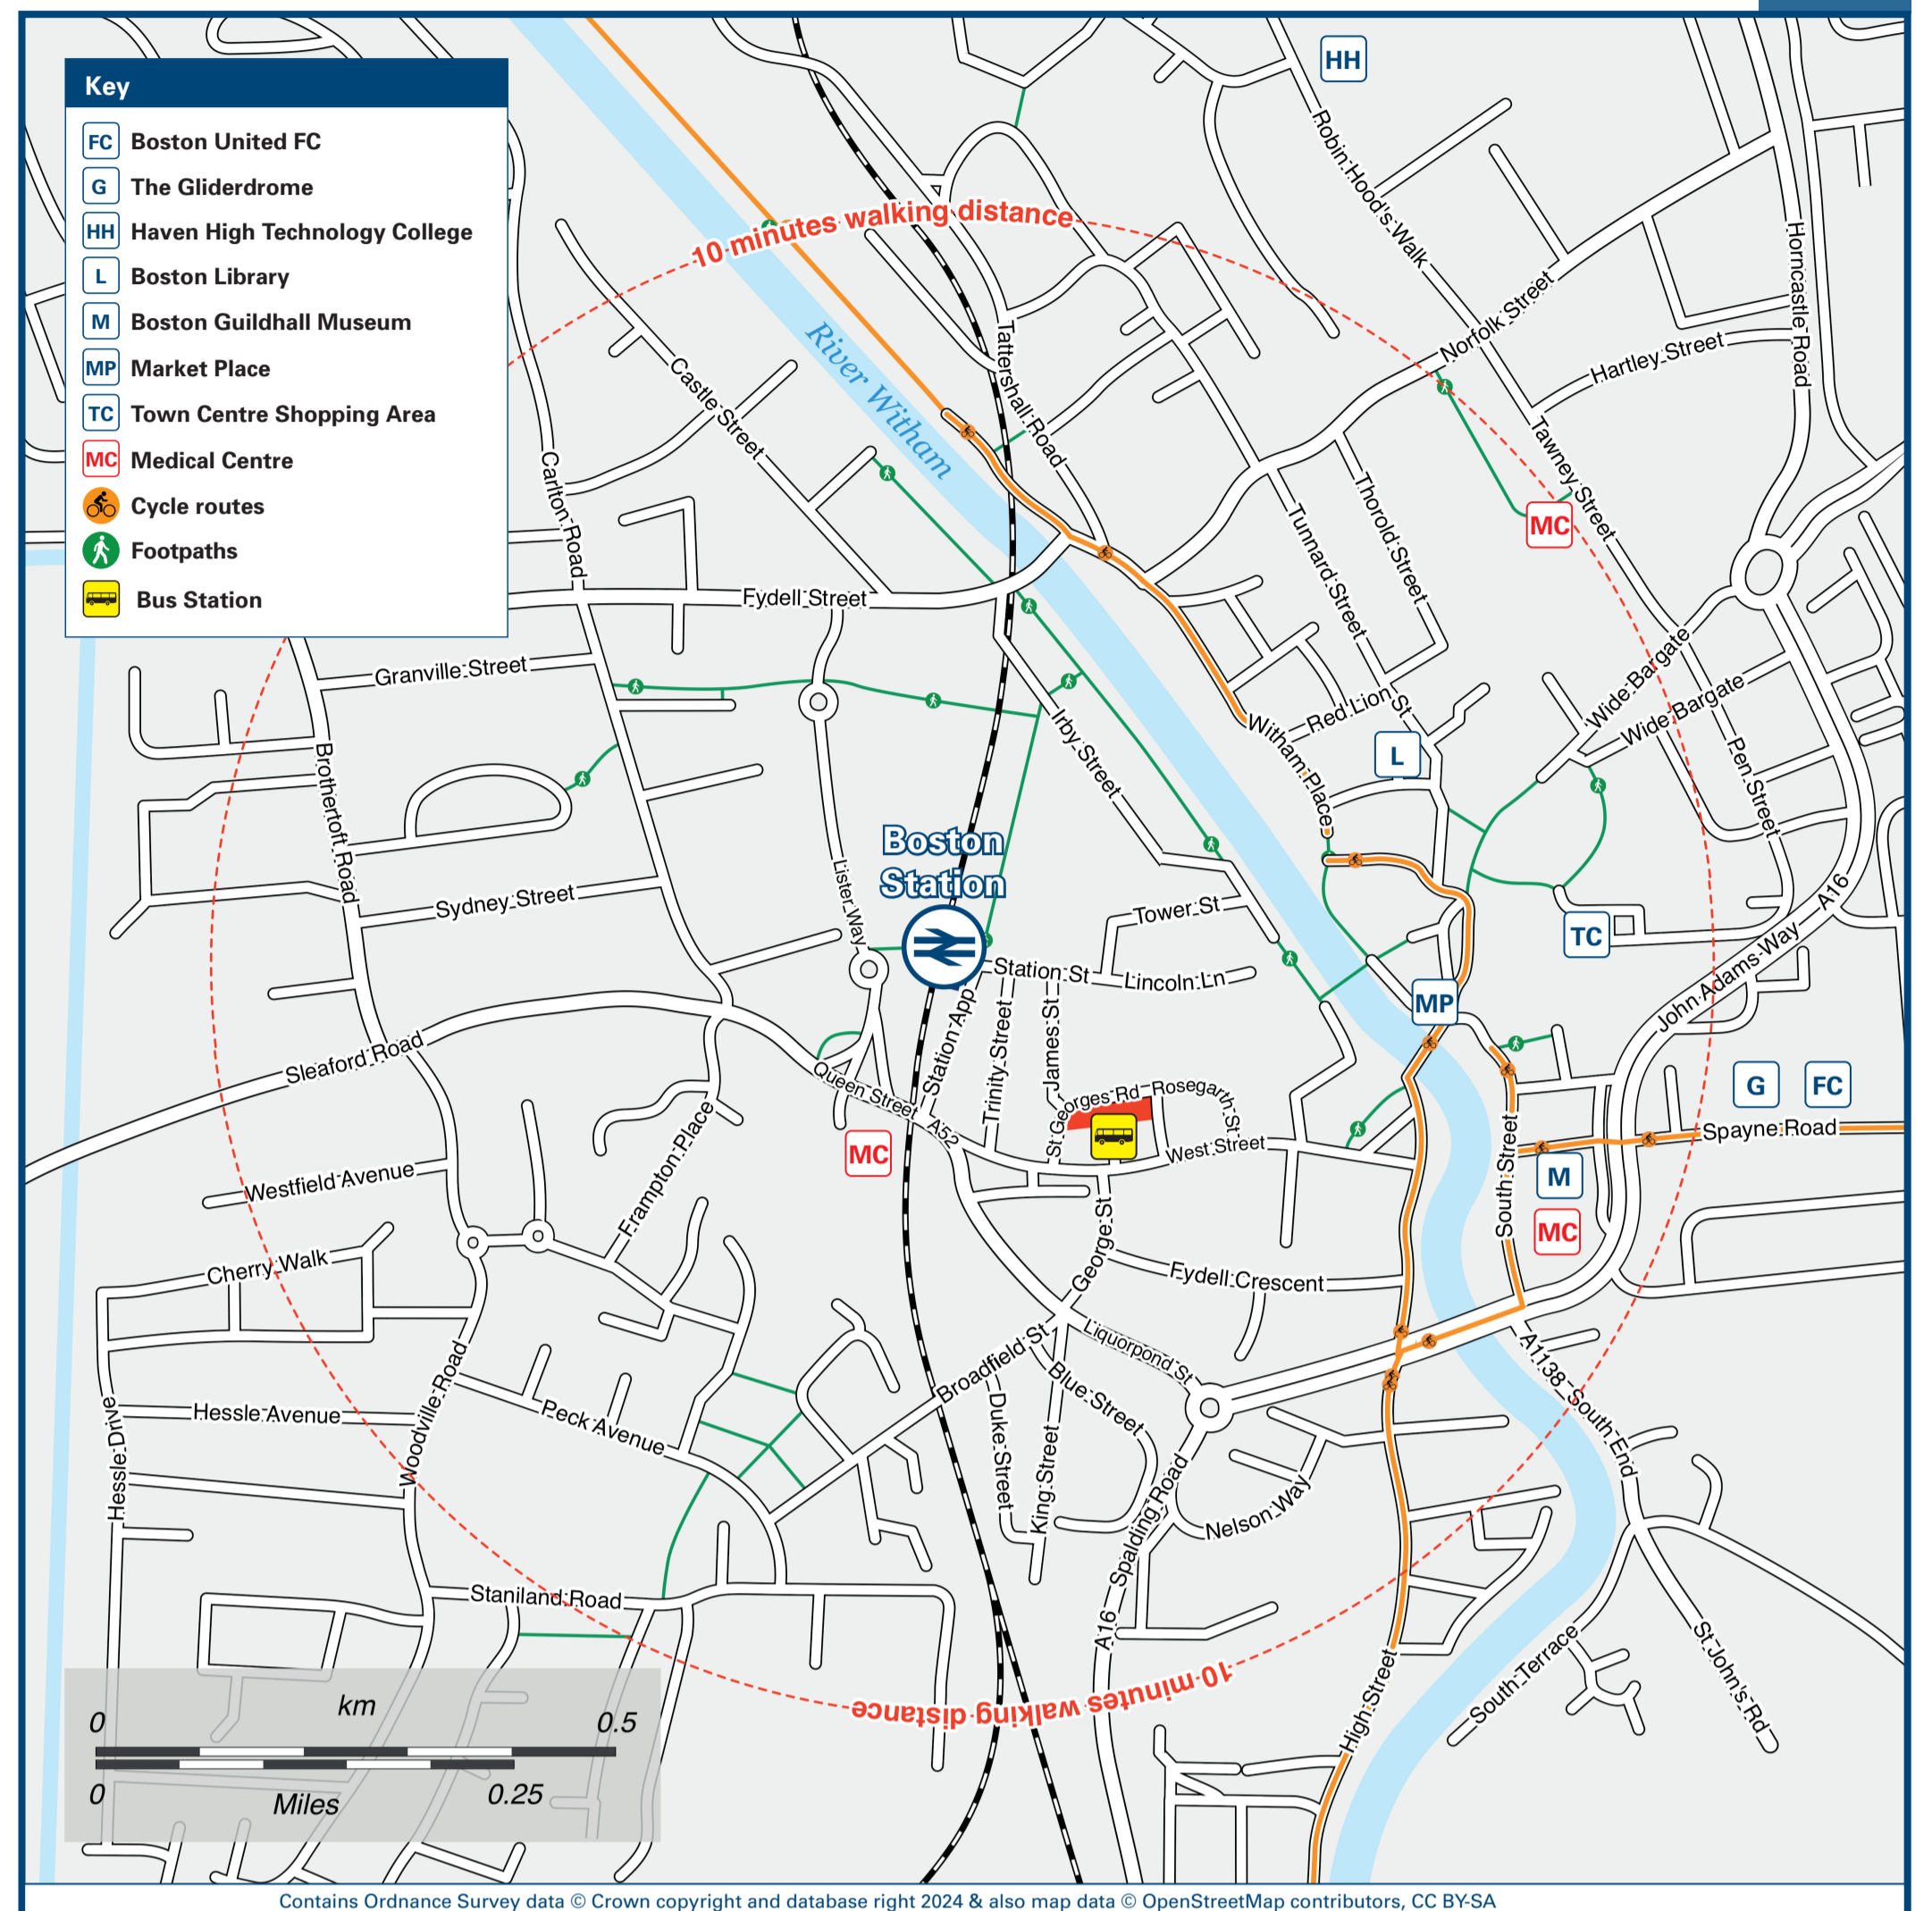

Boston Station

Onward Travel Information

Buses and Taxis

Rail replacement buses and coaches depart from the front of the station outside the booking hall.

Local area map

Main destinations by bus

(Data correct at May 2024)

DESTINATION	BUS ROUTES	BUS STOP
Anton's Gowt	B5A+, 55*	Bus Stn Bay 1
Benington	B7+	Bus Stn Bay 3
Bicker	57A	Bus Stn Bay 4
Bicker	B9+, K59*	Bus Stn Bay 7
Boston Town area:		
- Bladen Estate (Ward Crescent)	B2+	1
- Fenside Road	B1A+, B1B+ IT1*	3 0
- Hesse Avenue / Woodville Road	B1A+, B1B+ IT1*	3 0
- Kingsway (for Boston College)	B1C+	1
- Kingsway (for Boston College)	IT5*	0
- Lindis Road / Tower Road	B1C+, B2+	1
- London Road / St Thomas Drive	B3+, B3X+, B13*	Bus Stn Bay 4
	B4+, B11*	Bus Stn Bay 2
- Pilgrim Hospital	B5+, B5A+, 55*	Bus Stn Bay 1
	B7+	Bus Stn Bay 3
	57A	Bus Stn Bay 4
- Welland Road	B9+	Bus Stn Bay 7
- Wellington Road / Woodthorpe Avenue	B1C+ IT5*	1 0
	B1C+, B1D+	1
- Woad Farm Road	B1D+ IT5*	0 0
Boston Community Stadium (Boston United FC)#	B8+	Bus Stn Bay 6
Butterwick	B7+	Bus Stn Bay 3
	57A	Bus Stn Bay 4
Coningsby	B5+, B5A+, B5X+, 55*	Bus Stn Bay 1
Dogdyke Road (for RAF Coningsby)##	B5+, B5A+, 55*	Bus Stn Bay 1
Donington	B9+, K59*	Bus Stn Bay 7
East Keal	B4+, B11*	Bus Stn Bay 2
Fishtoft	B2+	1
Frampton	B8+	Bus Stn Bay 6
	B13*	Bus Stn Bay 4
Freiston	B7+	Bus Stn Bay 3
	57A	Bus Stn Bay 4
Friskney	B7+	Bus Stn Bay 3
	57A	Bus Stn Bay 4
Frithville	B5+, B16+	Bus Stn Bay 3
Gipsy Bridge	B5+, B5A+, 55*	Bus Stn Bay 1