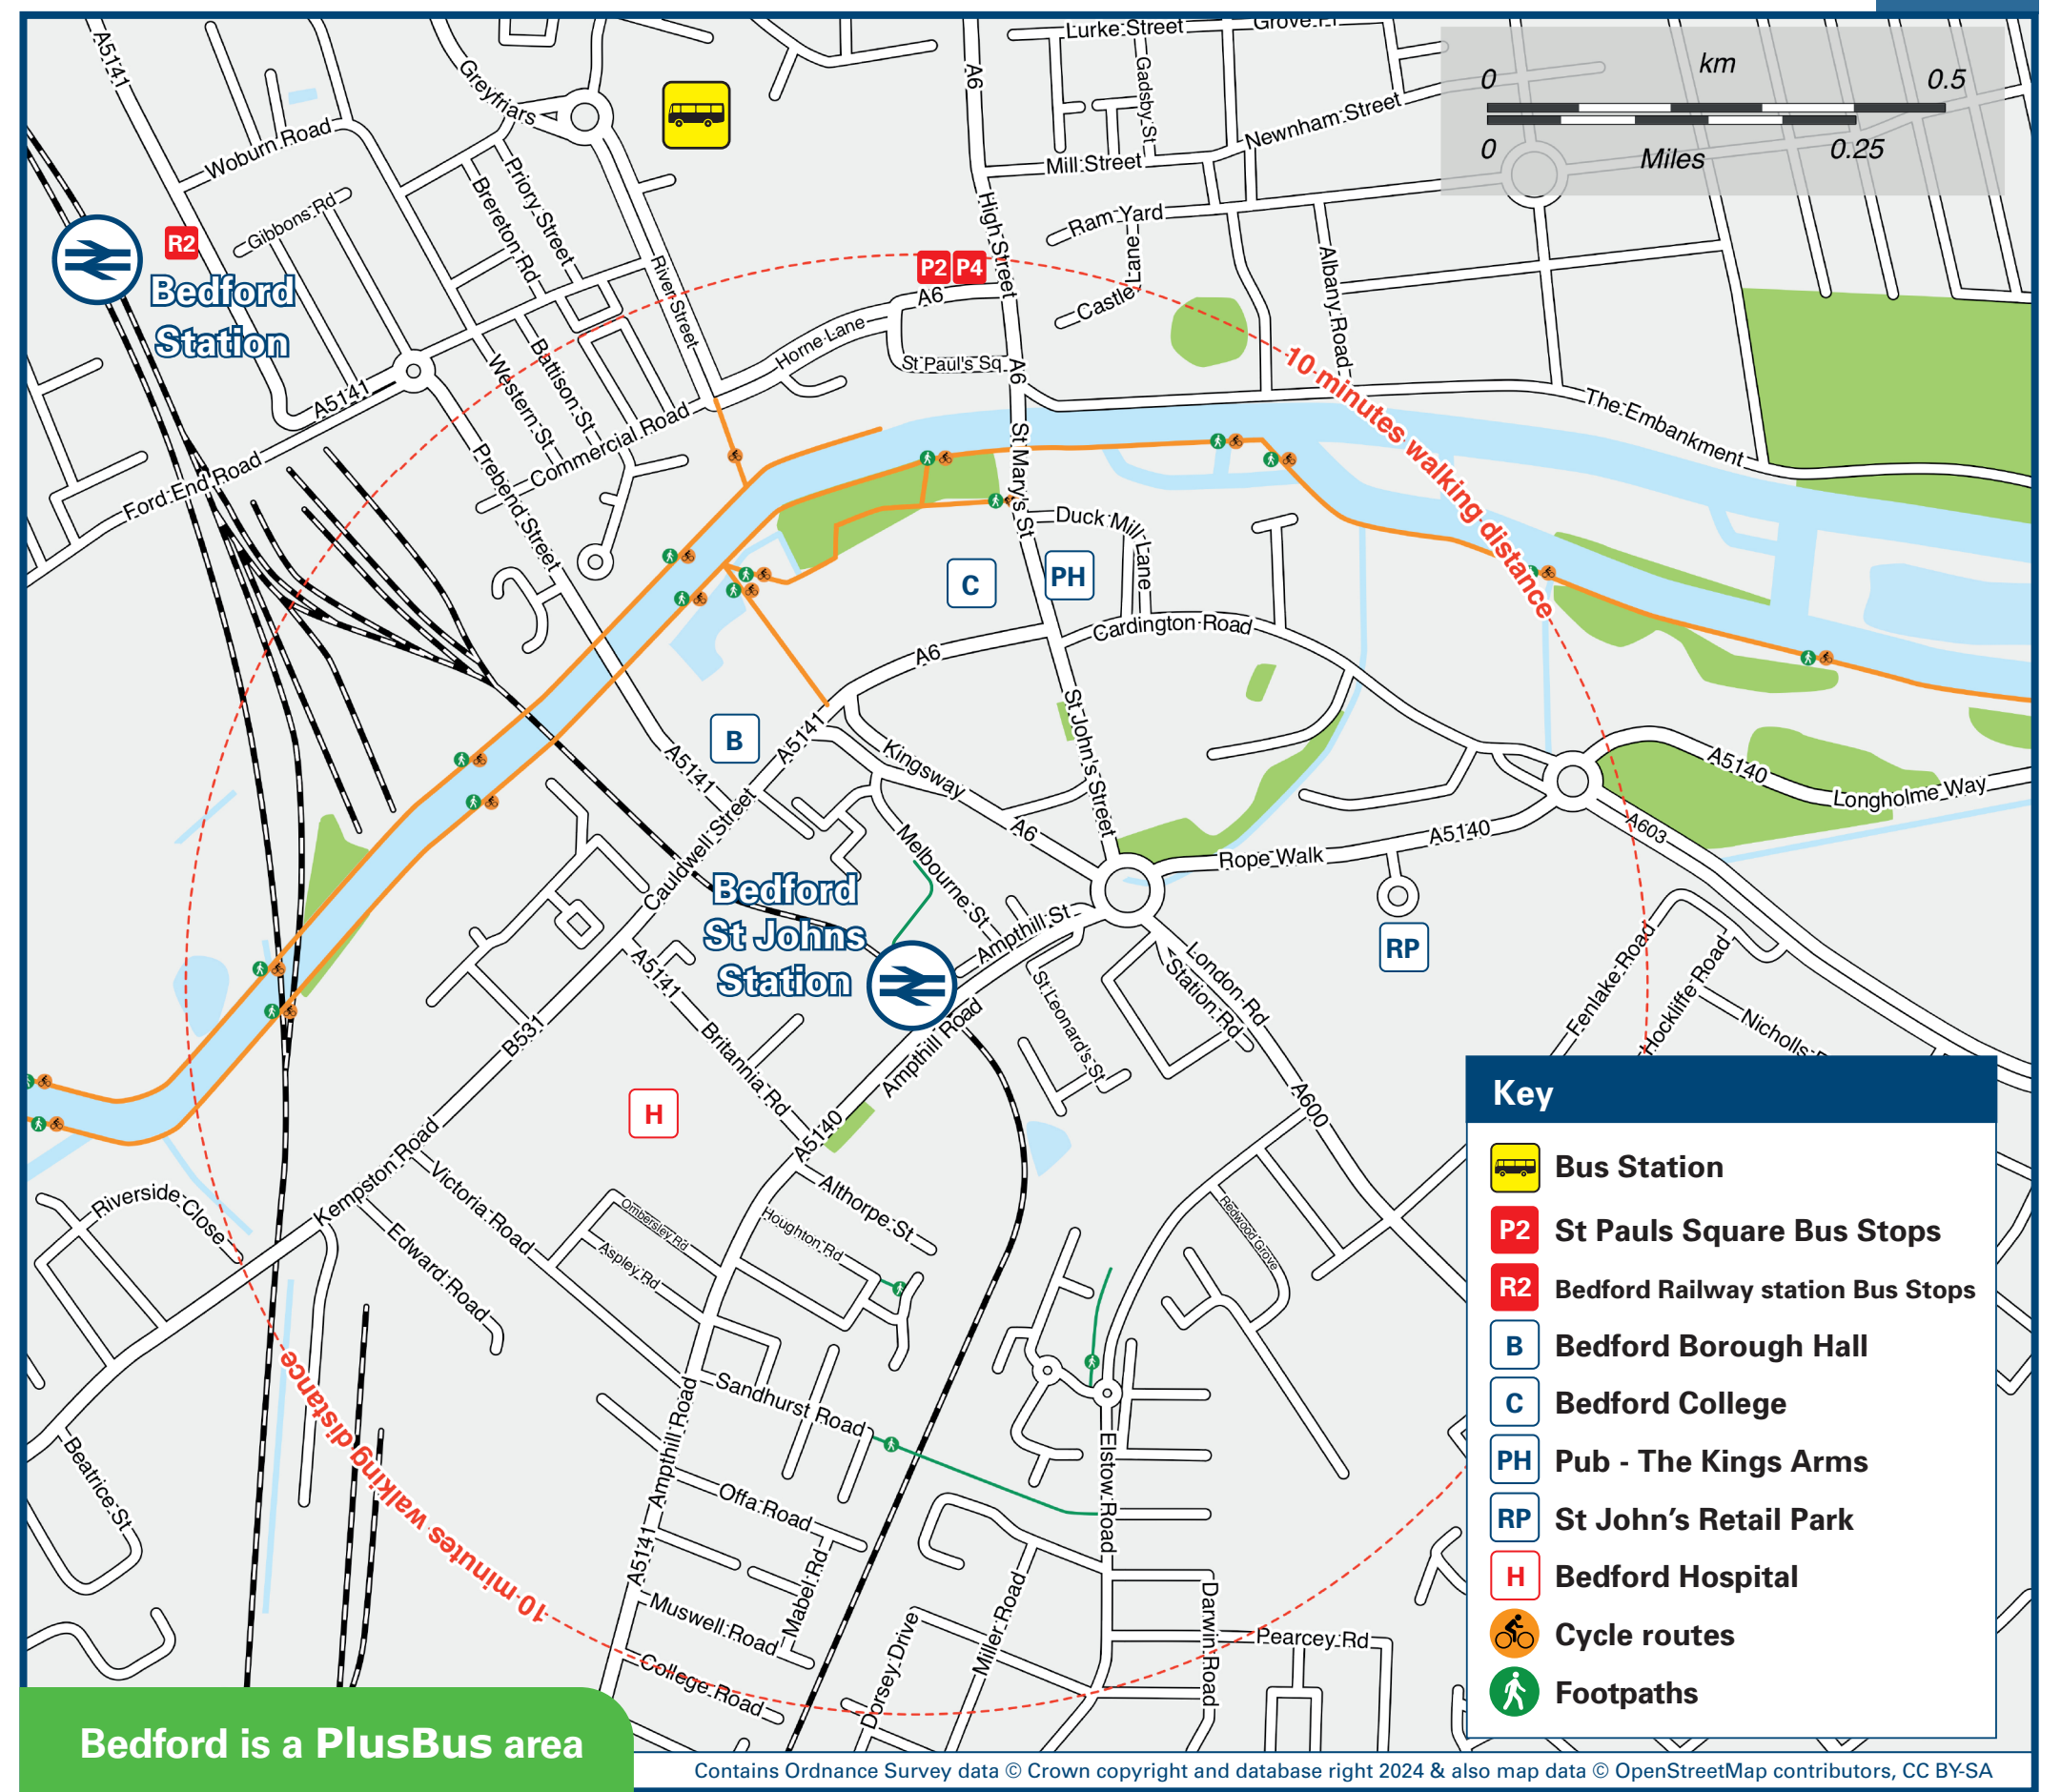

Local area map

Bedford is a PlusBus area

PlusBus is a discount price 'bus pass' that you buy with your train ticket. It gives you unlimited bus travel around your chosen town, on participating buses. Visit www.plusbus.info

Main destinations by bus (Data correct at September 2024)

DESTINATION	BUS ROUTES	BUS STOP
Amptihill	42, 44	B, D, F, X
Arlesey	68	G, F
Barton-le-Clay	9A	G
Bedford Town area -	MK1	G
• Brickhill	6	Bus Stn Bay H
• Bus Station & Town Centre	3, 8, 9, 9A, 9B, 9C*, 9D*, 27C*, 68, 72, 73, 74, MK1	A
• Elms Farm	42, 44	C, D
• Elstow Park & Ride	5	P4
• Fenlake	27C*	Bus Stn Bay O
• Goldington (Green)	905	Bus Stn Bay O
• Priors Business Park	44	B, D, F, X
• Putnoe	3, 9, 9A, 9B, 9C*, 9D*, 27A*, 72, 73, 74	G
• Queens Park	10	Bus Stn Bay L
• Shortstown	27C*	Bus Stn Bay O
• Woodside	905	Bus Stn Bay O
• Biddenham	7	P4
• Biggleswade	10	Bus Stn Bay L
• Bromham	8	A, Bus Stn Bay I
• Cambridge	9, 9A, 9B, 9C*, 9D*	G
• Cardington Village	5, 7	P4
• Carlton	41	Bus Stn Bay C
• Clapham	72+, 73, 74	G
• Cople Village	41	Bus Stn Bay C
• Cotton End	905	Bus Stn Bay O
• Cranfield Village & University	27A*, 74	G
• Eaton Socon	25	Bus Stn Bay A
• Elstow	25	Bus Stn Bay A
• Felmersham	50, 51	Bus Stn Bay E
• Fitwick	44	B, D, F, X
• Great Barford	MK1	G
• Great Denham	27A*, 74	G
• Harlington	9A, 9B, 9C*, 9D*	G
• Harrold	C1, C10, C11	B, X
• Haynes/Haynes Turn #	905	Bus Stn Bay O
	44	B, D, F, X
	MK1	G
	50	Bus Stn Bay E
	42, 44	B, D, F, X
	27A*	G
	27C*	Bus Stn Bay O
	905	Bus Stn Bay O
	8	A, Bus Stn Bay I
	42	B, D, F, X
	25	Bus Stn Bay A
	9A, 9B, 9C*, 9D*	G

DESTINATION	BUS ROUTES	BUS STOP
Henlow	9A, 9B, 9C*, 74	G
Henlow Camp	9B, 9D*, 74	G
Hitchin	9A, 9B, 9C*, 9D*, 74	G
Houghton Conquest	42	B, D, F, X
Ickwell	74	G
• Kempston	1, 53, C1, C10, C11	B, X
• Kimbolton	68	G, F
• Langford	28	Bus Stn Bay O
• Lavendon	74	G
• Little Staughton	41	Bus Stn Bay C
• Luton	28A	Bus Stn Bay O
• Luton Airport	MK1	G
• Marston Moretaine	MK1	G
• Maulden	C1, C10, C11	B, X
• Milton Ernest	44	B, D, F, X
• Milton Keynes (City Centre)	50	Bus Stn Bay E
• Moggerhanger	X5	Bus Stn Bay O
• Northampton	C1, C10, C11	B, X
• Northill	72, 73	G
• Oakley	41	Bus Stn Bay C
• Odell	25	Bus Stn Bay A
• Olney	50A, 51	Bus Stn Bay E
• Pavenham	25	Bus Stn Bay A
• Potton	25	Bus Stn Bay A
• Ravensden Village	72	G
• Renhold	27A*	G
• Riseley	27C*	Bus Stn Bay O
• Rushden	28	Bus Stn Bay O
• Salph End	25	Bus Stn Bay A
• Sandy	50	Bus Stn Bay E
• Sharnbrook	72, 73	G
• Shefford	25	Bus Stn Bay A
• Silsoe	50	Bus Stn Bay E
• Stagsden	9A, 9B, 9C*, 9D*	G
• Stevenage (& Lister Hospital)	MK1	G
• Stevington	41	Bus Stn Bay C
• Stewartby Village	41	Bus Stn Bay C
• St Neots	28	Bus Stn Bay O
• Thurligh	905	Bus Stn Bay O
• Toddington	28	Bus Stn Bay O
• Turvey	42	B, D, F, X
• Westoning	41	Bus Stn Bay C
	42	B, D, F, X

DESTINATION	BUS ROUTES	BUS STOP
• Willden	27A*	G
• Willington	27C*	Bus Stn Bay O
• Wilstead (The Woolpack)	27A*, 72, 73	G
• Wixams (Dove Lane)	44	B, D, F, X
• Wootton	MK1	G
• Wrestlingworth	44	B, D, F, X
• Wyboston	MK1	G
• Wymington	53, C1	B
	72+	G
	905	Bus Stn Bay O
	25	Bus Stn Bay A
	50A^	Bus Stn Bay E

Notes